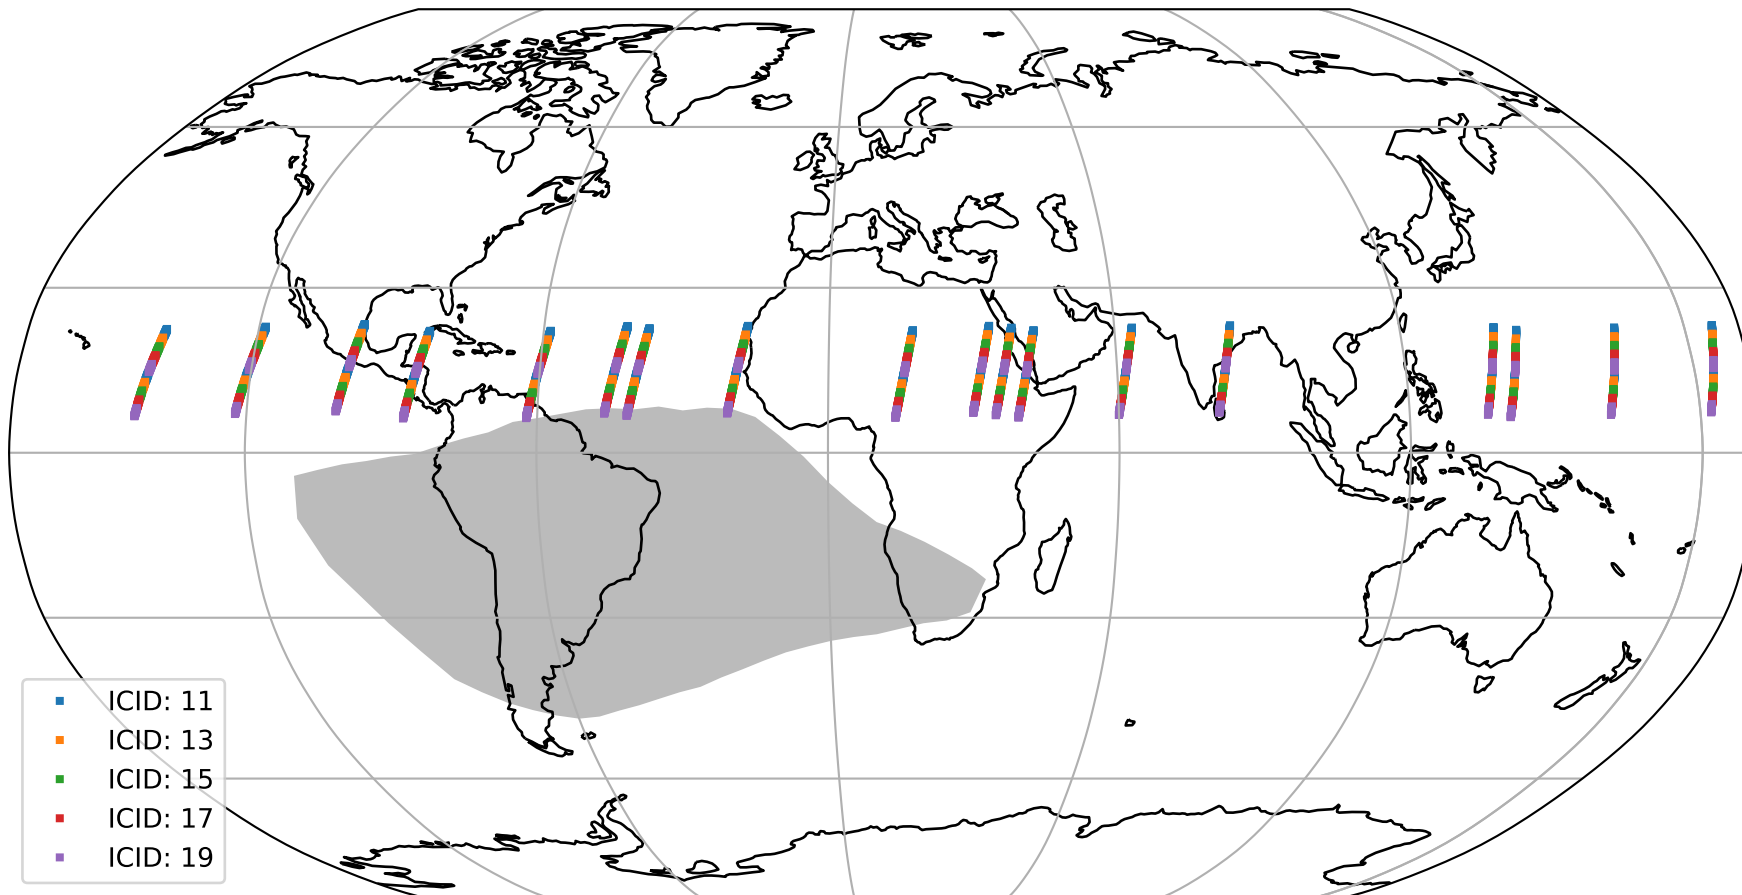

Tropomi SWIR offset (official)

orbits : 18 in [12367, 12412]
coverage : 2020-03-03 / 2020-03-06
median : 0.5259 V
spread : 0.035917 V
created : 2023-08-21T14:38:48

value detector map

Tropomi SWIR offset (official)

orbits : 18 in [12367, 12412]
coverage : 2020-03-03 / 2020-03-06
median : 28.131 μV
spread : 14.231 μV
created : 2023-08-21T14:38:48

Tropomi SWIR offset (official)

orbits : 18 in [12367, 12412]
coverage : 2020-03-03 / 2020-03-06
median : -0.11934 mV
spread : 0.36645 mV
created : 2023-08-21T14:38:48

value compared with SWIR offset CKD

Tropomi SWIR offset (official) ground-tracks of Sentinel-5P

orbits : 18 in [12367, 12412]
coverage : 2020-03-03 / 2020-03-06
created : 2023-08-21T14:38:49

Tropomi SWIR offset (official)

orbits : [2827, 12412]
coverage : 2018-04-30 / 2020-03-06
created : 2023-08-21T14:38:49

trend of detector median & temperatures