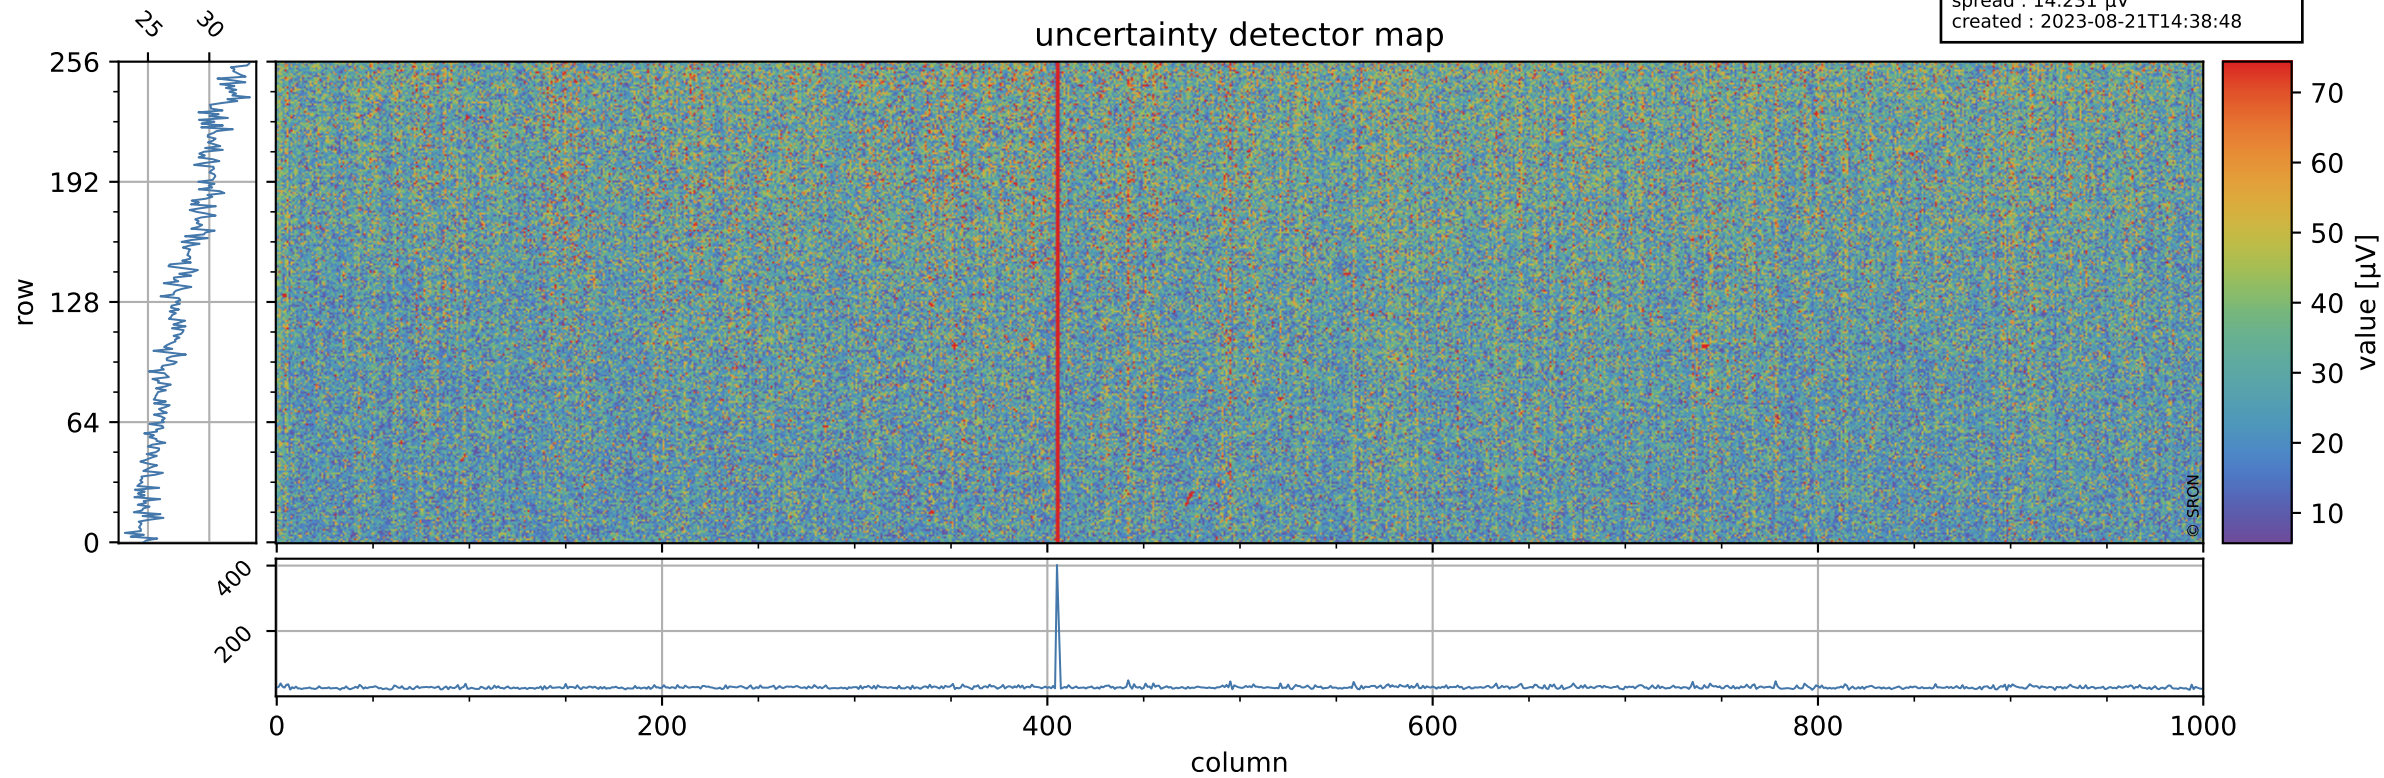

Tropomi SWIR offset (official)

orbits : 18 in [12367, 12412]
coverage : 2020-03-03 / 2020-03-06
median : 0.5259 V
spread : 0.035917 V
created : 2023-08-21T14:38:48

value detector map

Tropomi SWIR offset (official)

orbits : 18 in [12367, 12412]
coverage : 2020-03-03 / 2020-03-06
median : 28.131 μV
spread : 14.231 μV
created : 2023-08-21T14:38:48

Tropomi SWIR offset (official)

orbits : 18 in [12367, 12412]
coverage : 2020-03-03 / 2020-03-06
median : -0.11934 mV
spread : 0.36645 mV
created : 2023-08-21T14:38:48

value compared with SWIR offset CKD

Tropomi SWIR offset (official) ground-tracks of Sentinel-5P

orbits : 18 in [12367, 12412]
coverage : 2020-03-03 / 2020-03-06
created : 2023-08-21T14:38:49

Tropomi SWIR offset (official)

orbits : [2827, 12412]
coverage : 2018-04-30 / 2020-03-06
created : 2023-08-21T14:38:49

trend of detector median & temperatures