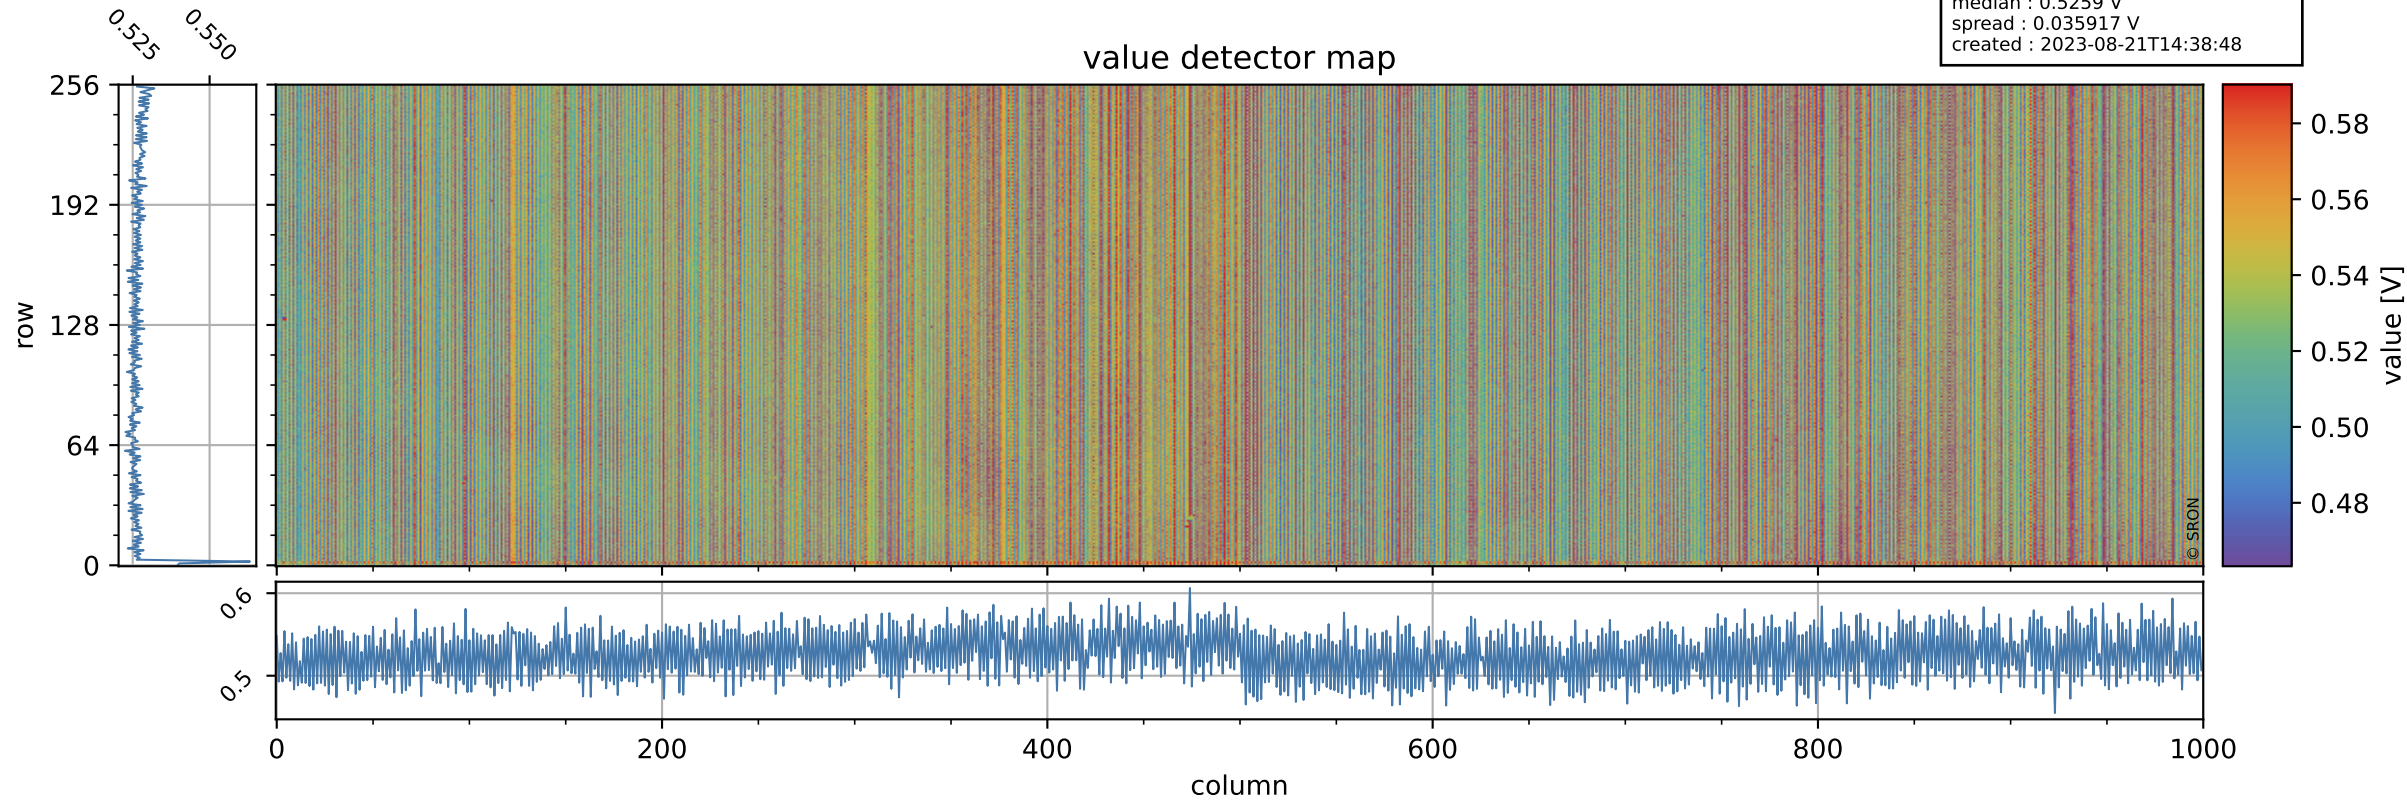

Tropomi SWIR offset (official)

orbits : 18 in [12367, 12412]
coverage : 2020-03-03 / 2020-03-06
median : 0.5259 V
spread : 0.035917 V
created : 2023-08-21T14:38:48

value detector map

Tropomi SWIR offset (official)

orbits : 18 in [12367, 12412]
coverage : 2020-03-03 / 2020-03-06
median : 28.131 μV
spread : 14.231 μV
created : 2023-08-21T14:38:48

Tropomi SWIR offset (official)

orbits : 18 in [12367, 12412]
coverage : 2020-03-03 / 2020-03-06
median : -0.11934 mV
spread : 0.36645 mV
created : 2023-08-21T14:38:48

value compared with SWIR offset CKD

Tropomi SWIR offset (official) ground-tracks of Sentinel-5P

orbits : 18 in [12367, 12412]
coverage : 2020-03-03 / 2020-03-06
created : 2023-08-21T14:38:49

Tropomi SWIR offset (official)

orbits : [2827, 12412]
coverage : 2018-04-30 / 2020-03-06
created : 2023-08-21T14:38:49

trend of detector median & temperatures