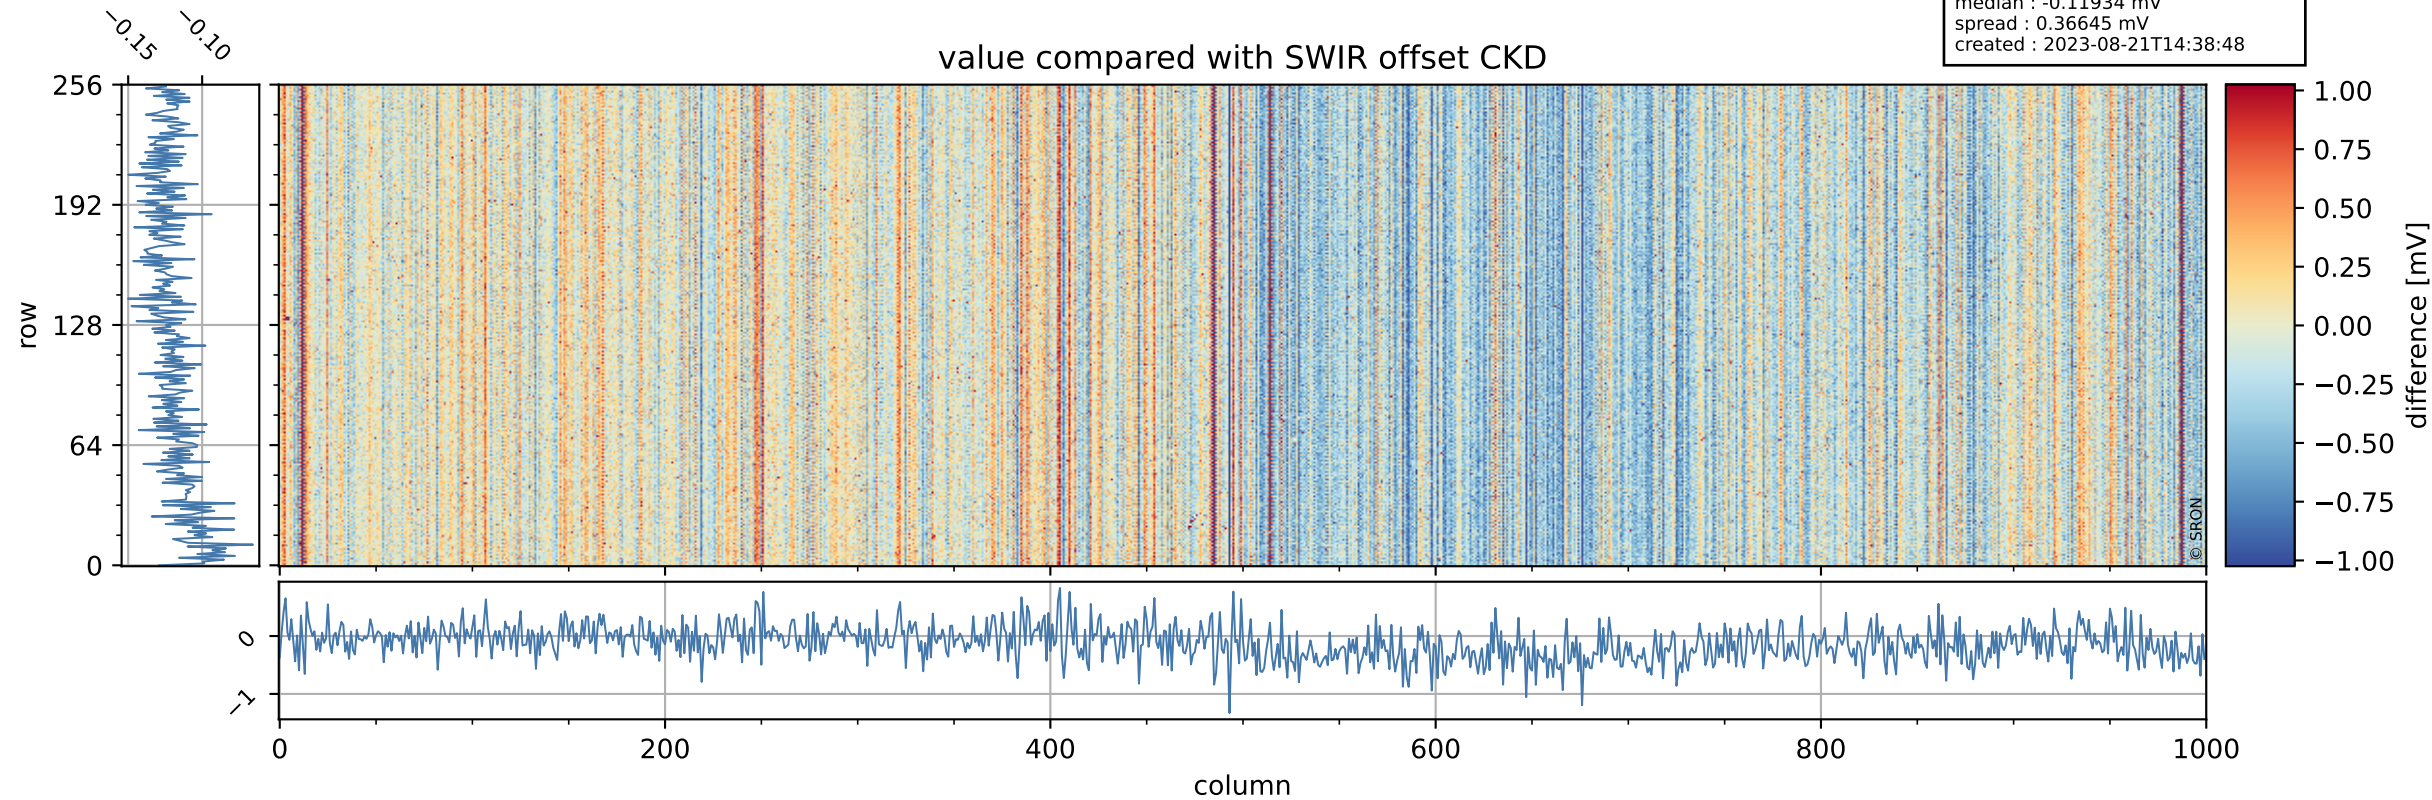

Tropomi SWIR offset (official)

orbits : 18 in [12367, 12412]
coverage : 2020-03-03 / 2020-03-06
median : 0.5259 V
spread : 0.035917 V
created : 2023-08-21T14:38:48

value detector map

Tropomi SWIR offset (official)

orbits : 18 in [12367, 12412]
coverage : 2020-03-03 / 2020-03-06
median : 28.131 μV
spread : 14.231 μV
created : 2023-08-21T14:38:48

Tropomi SWIR offset (official)

orbits : 18 in [12367, 12412]
coverage : 2020-03-03 / 2020-03-06
median : -0.11934 mV
spread : 0.36645 mV
created : 2023-08-21T14:38:48

value compared with SWIR offset CKD

Tropomi SWIR offset (official) ground-tracks of Sentinel-5P

orbits : 18 in [12367, 12412]
coverage : 2020-03-03 / 2020-03-06
created : 2023-08-21T14:38:49

Tropomi SWIR offset (official)

orbits : [2827, 12412]
coverage : 2018-04-30 / 2020-03-06
created : 2023-08-21T14:38:49

trend of detector median & temperatures