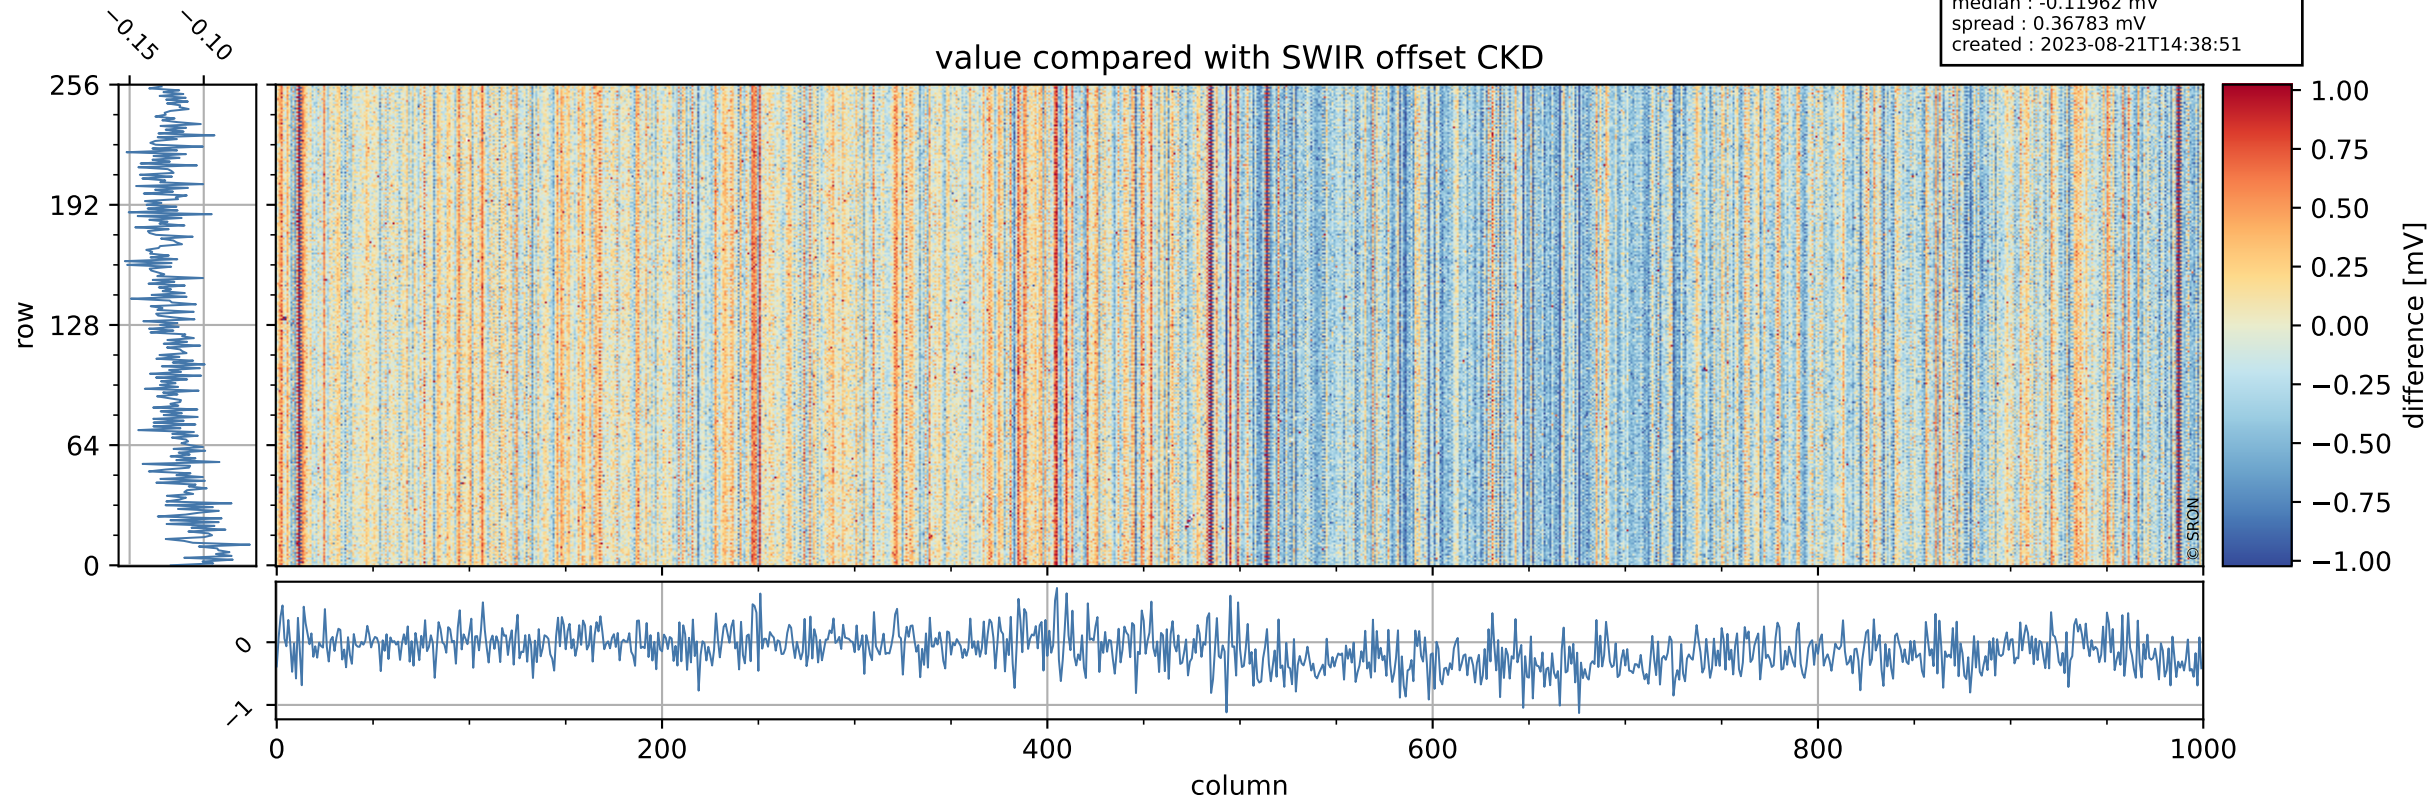

Tropomi SWIR offset (official)

orbits : 19 in [12382, 12427]
coverage : 2020-03-04 / 2020-03-07
median : 0.5259 V
spread : 0.035918 V
created : 2023-08-21T14:38:50

value detector map

Tropomi SWIR offset (official)

orbits : 19 in [12382, 12427]
coverage : 2020-03-04 / 2020-03-07
median : 28.119 μV
spread : 14.357 μV
created : 2023-08-21T14:38:50

Tropomi SWIR offset (official)

orbits : 19 in [12382, 12427]
coverage : 2020-03-04 / 2020-03-07
median : -0.11962 mV
spread : 0.36783 mV
created : 2023-08-21T14:38:51

value compared with SWIR offset CKD

Tropomi SWIR offset (official) ground-tracks of Sentinel-5P

orbits : 19 in [12382, 12427]
coverage : 2020-03-04 / 2020-03-07
created : 2023-08-21T14:38:51

Tropomi SWIR offset (official)

orbits : [2827, 12427]
coverage : 2018-04-30 / 2020-03-07
created : 2023-08-21T14:38:51

trend of detector median & temperatures