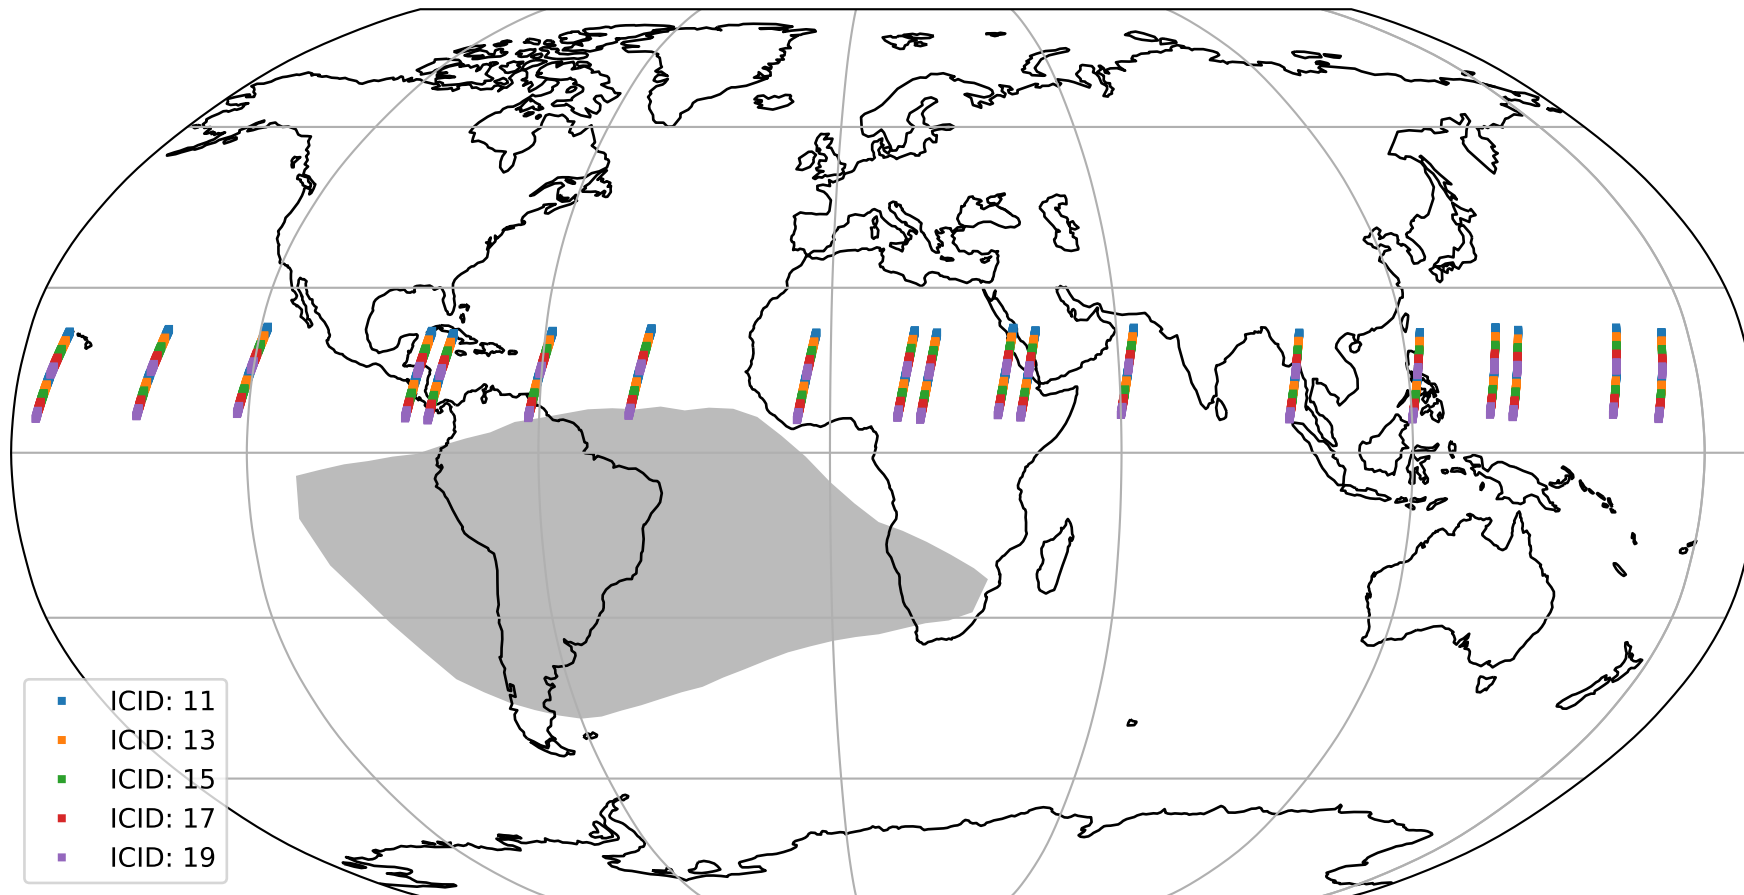

Tropomi SWIR offset (official)

orbits : 19 in [12382, 12427]
coverage : 2020-03-04 / 2020-03-07
median : 0.5259 V
spread : 0.035918 V
created : 2023-08-21T14:38:50

value detector map

Tropomi SWIR offset (official)

orbits : 19 in [12382, 12427]
coverage : 2020-03-04 / 2020-03-07
median : 28.119 μV
spread : 14.357 μV
created : 2023-08-21T14:38:50

Tropomi SWIR offset (official)

orbits : 19 in [12382, 12427]
coverage : 2020-03-04 / 2020-03-07
median : -0.11962 mV
spread : 0.36783 mV
created : 2023-08-21T14:38:51

value compared with SWIR offset CKD

Tropomi SWIR offset (official) ground-tracks of Sentinel-5P

orbits : 19 in [12382, 12427]
coverage : 2020-03-04 / 2020-03-07
created : 2023-08-21T14:38:51

Tropomi SWIR offset (official)

orbits : [2827, 12427]
coverage : 2018-04-30 / 2020-03-07
created : 2023-08-21T14:38:51

trend of detector median & temperatures