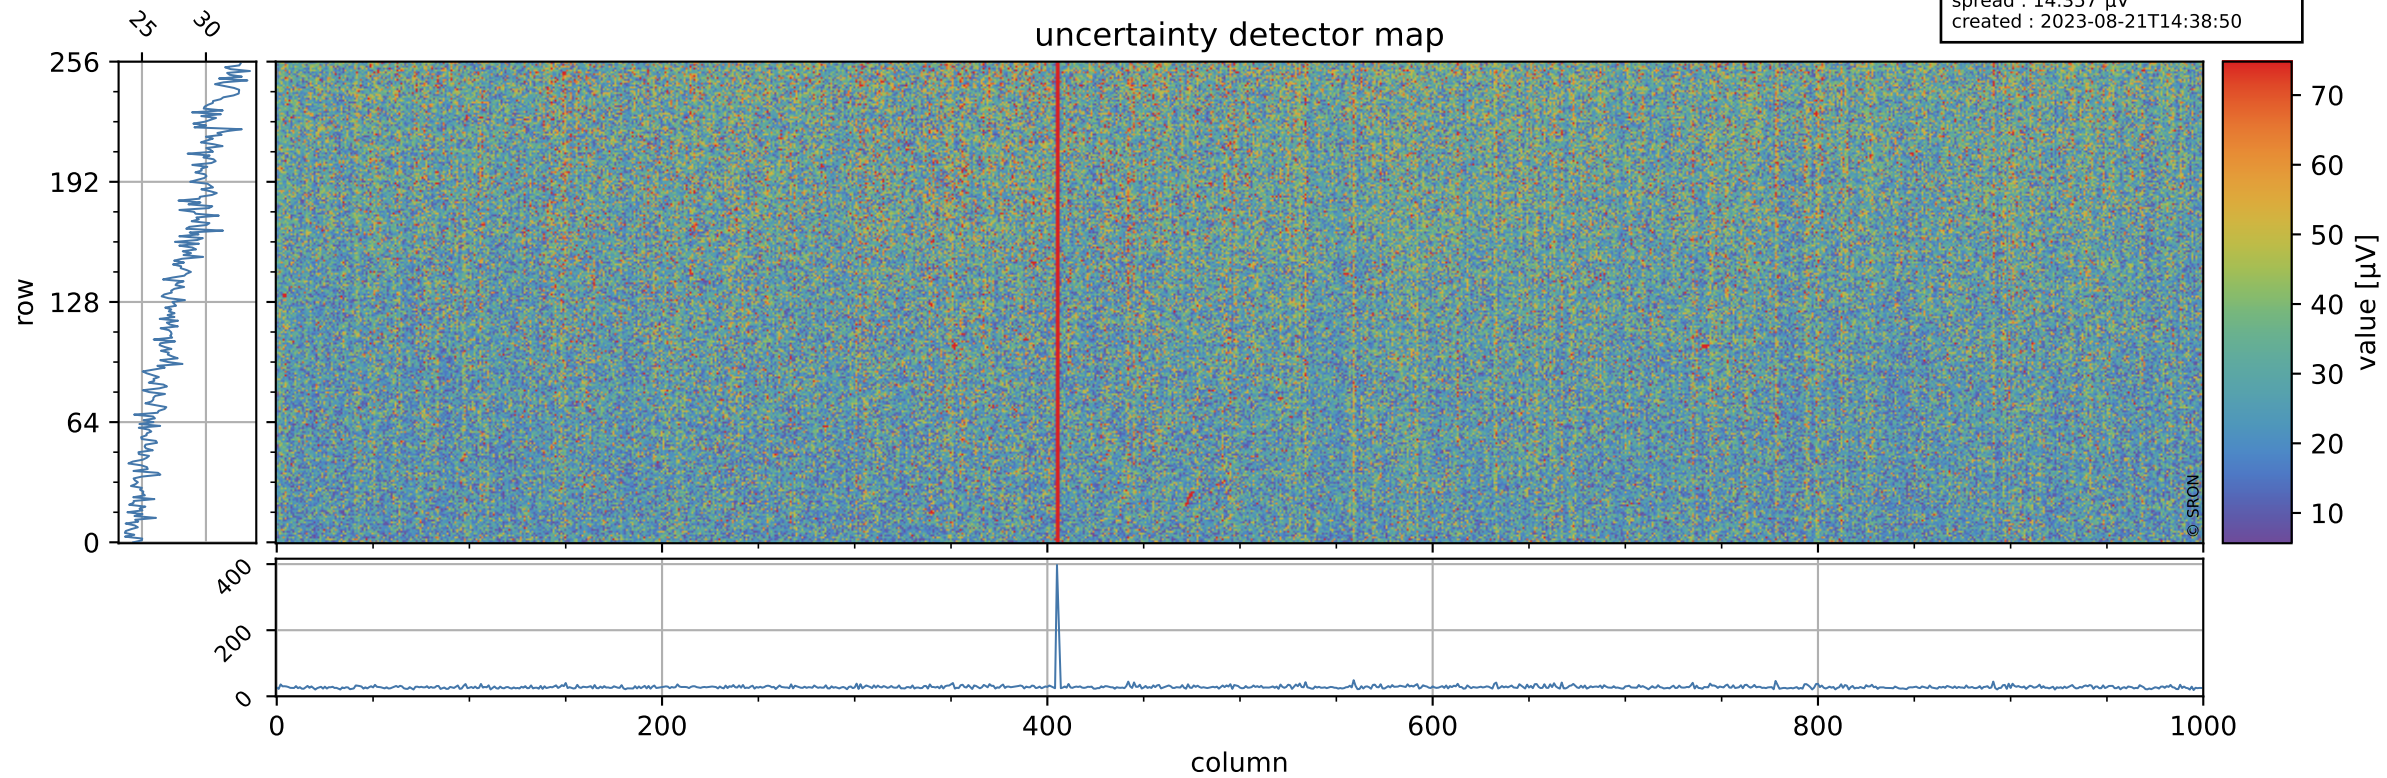

Tropomi SWIR offset (official)

orbits : 19 in [12382, 12427]
coverage : 2020-03-04 / 2020-03-07
median : 0.5259 V
spread : 0.035918 V
created : 2023-08-21T14:38:50

value detector map

Tropomi SWIR offset (official)

orbits : 19 in [12382, 12427]
coverage : 2020-03-04 / 2020-03-07
median : 28.119 μV
spread : 14.357 μV
created : 2023-08-21T14:38:50

Tropomi SWIR offset (official)

orbits : 19 in [12382, 12427]
coverage : 2020-03-04 / 2020-03-07
median : -0.11962 mV
spread : 0.36783 mV
created : 2023-08-21T14:38:51

value compared with SWIR offset CKD

Tropomi SWIR offset (official) ground-tracks of Sentinel-5P

orbits : 19 in [12382, 12427]
coverage : 2020-03-04 / 2020-03-07
created : 2023-08-21T14:38:51

Tropomi SWIR offset (official)

orbits : [2827, 12427]
coverage : 2018-04-30 / 2020-03-07
created : 2023-08-21T14:38:51

trend of detector median & temperatures