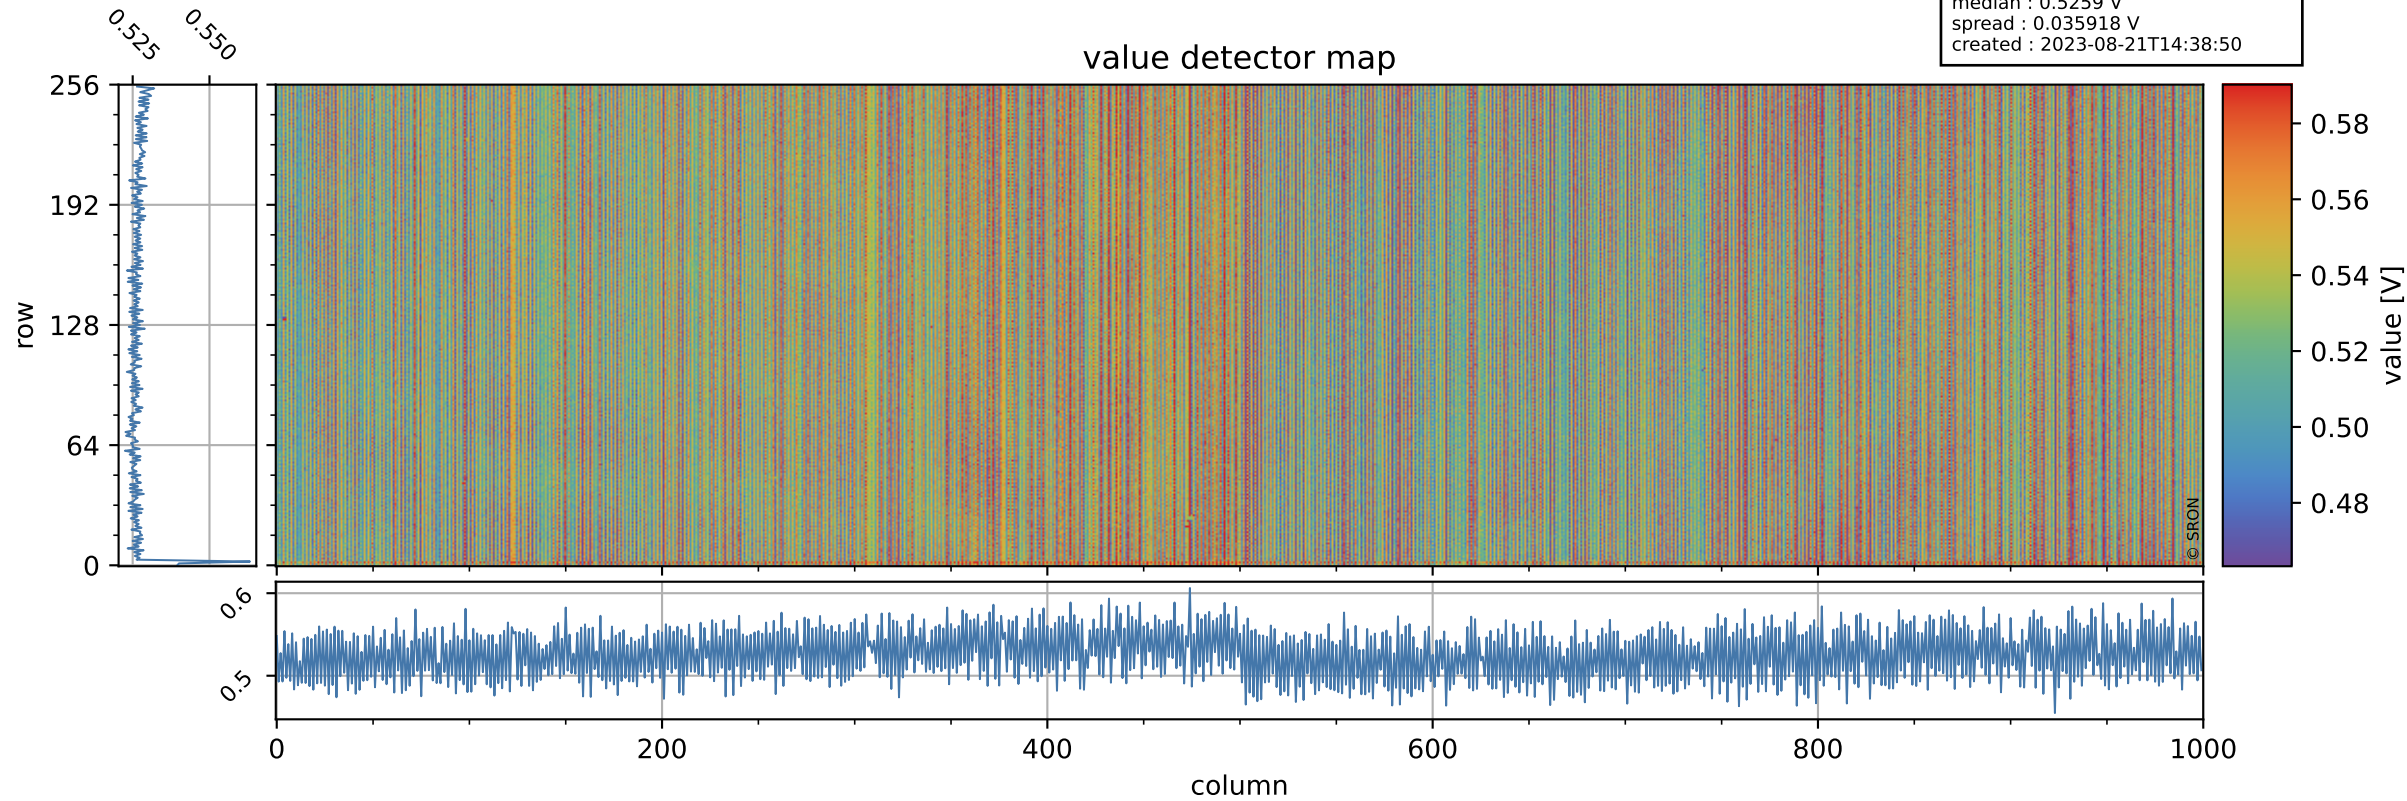

Tropomi SWIR offset (official)

orbits : 19 in [12382, 12427]
coverage : 2020-03-04 / 2020-03-07
median : 0.5259 V
spread : 0.035918 V
created : 2023-08-21T14:38:50

value detector map

Tropomi SWIR offset (official)

orbits : 19 in [12382, 12427]
coverage : 2020-03-04 / 2020-03-07
median : 28.119 μV
spread : 14.357 μV
created : 2023-08-21T14:38:50

Tropomi SWIR offset (official)

orbits : 19 in [12382, 12427]
coverage : 2020-03-04 / 2020-03-07
median : -0.11962 mV
spread : 0.36783 mV
created : 2023-08-21T14:38:51

value compared with SWIR offset CKD

Tropomi SWIR offset (official) ground-tracks of Sentinel-5P

orbits : 19 in [12382, 12427]
coverage : 2020-03-04 / 2020-03-07
created : 2023-08-21T14:38:51

Tropomi SWIR offset (official)

orbits : [2827, 12427]
coverage : 2018-04-30 / 2020-03-07
created : 2023-08-21T14:38:51

trend of detector median & temperatures