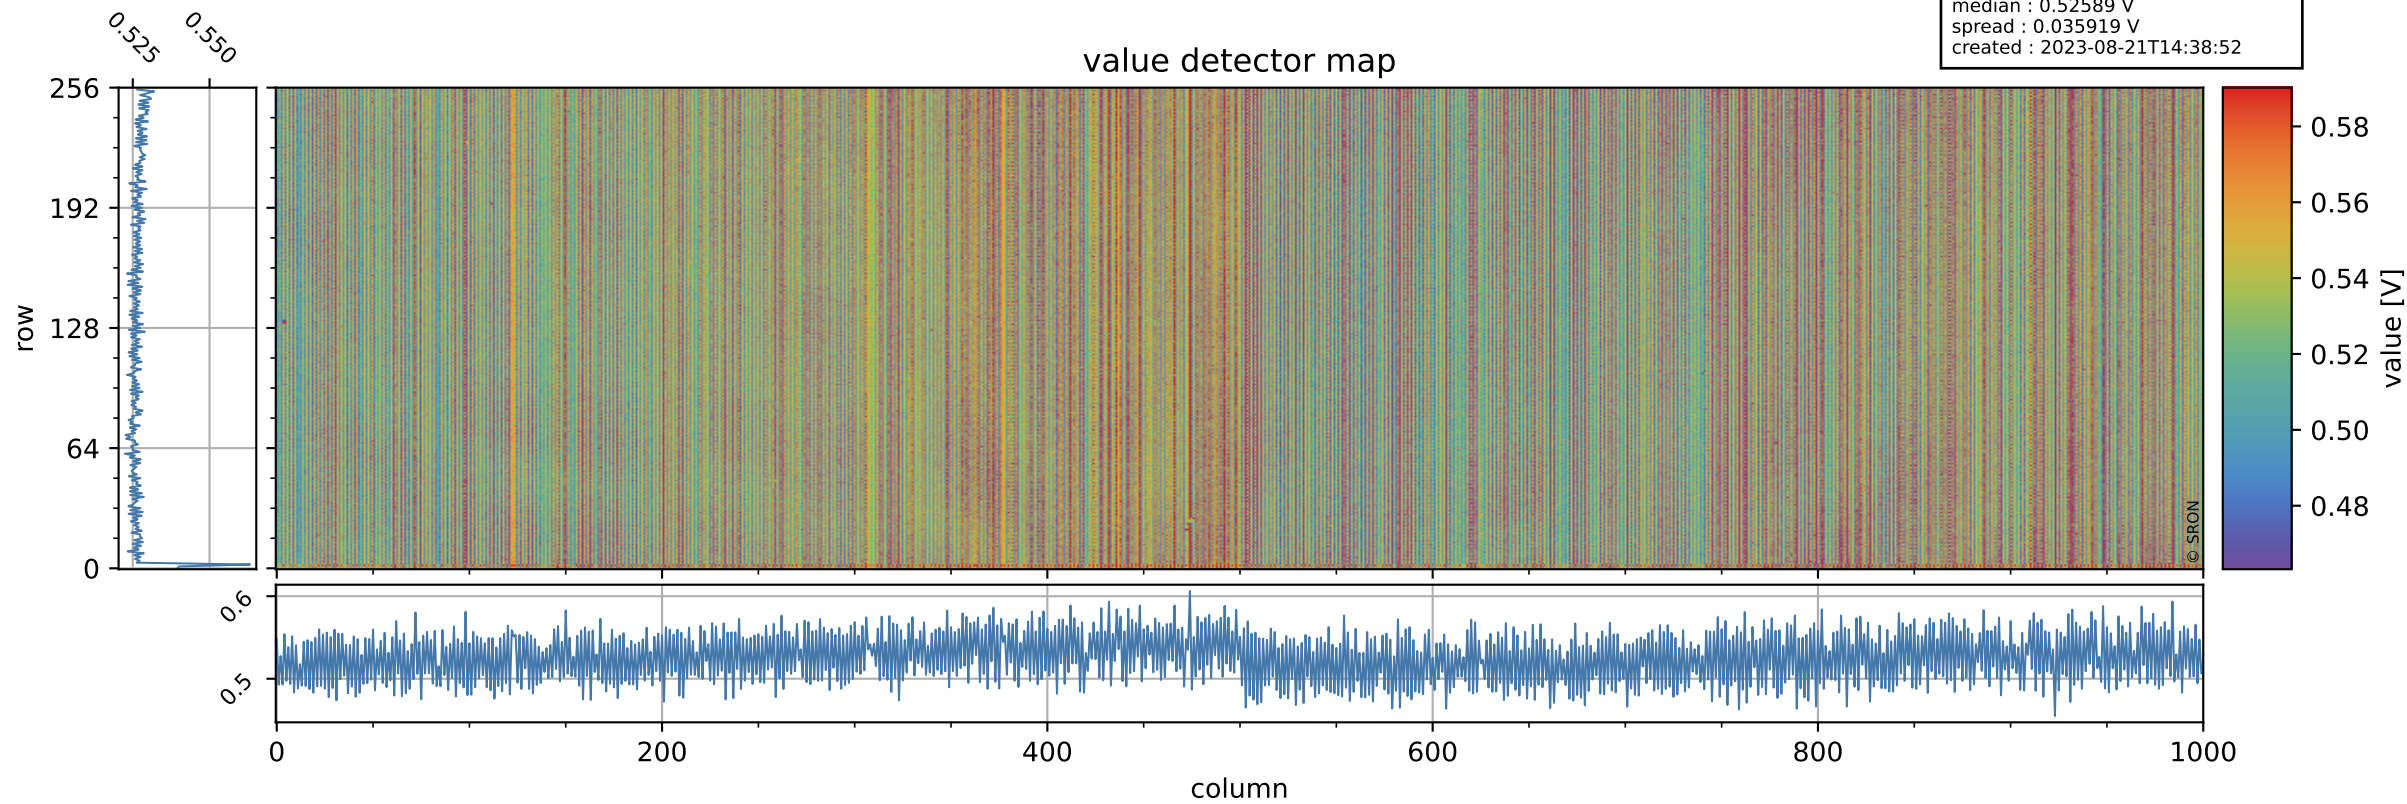

# Tropomi SWIR offset (official)

orbits : 19 in [12397, 12442]  
coverage : 2020-03-05 / 2020-03-08  
median : 0.52589 V  
spread : 0.035919 V  
created : 2023-08-21T14:38:52

## value detector map

# Tropomi SWIR offset (official)

orbits : 19 in [12397, 12442]  
coverage : 2020-03-05 / 2020-03-08  
median : 27.733  $\mu\text{V}$   
spread : 14.139  $\mu\text{V}$   
created : 2023-08-21T14:38:53

# Tropomi SWIR offset (official) ground-tracks of Sentinel-5P

orbits : 19 in [12397, 12442]  
coverage : 2020-03-05 / 2020-03-08  
created : 2023-08-21T14:38:54