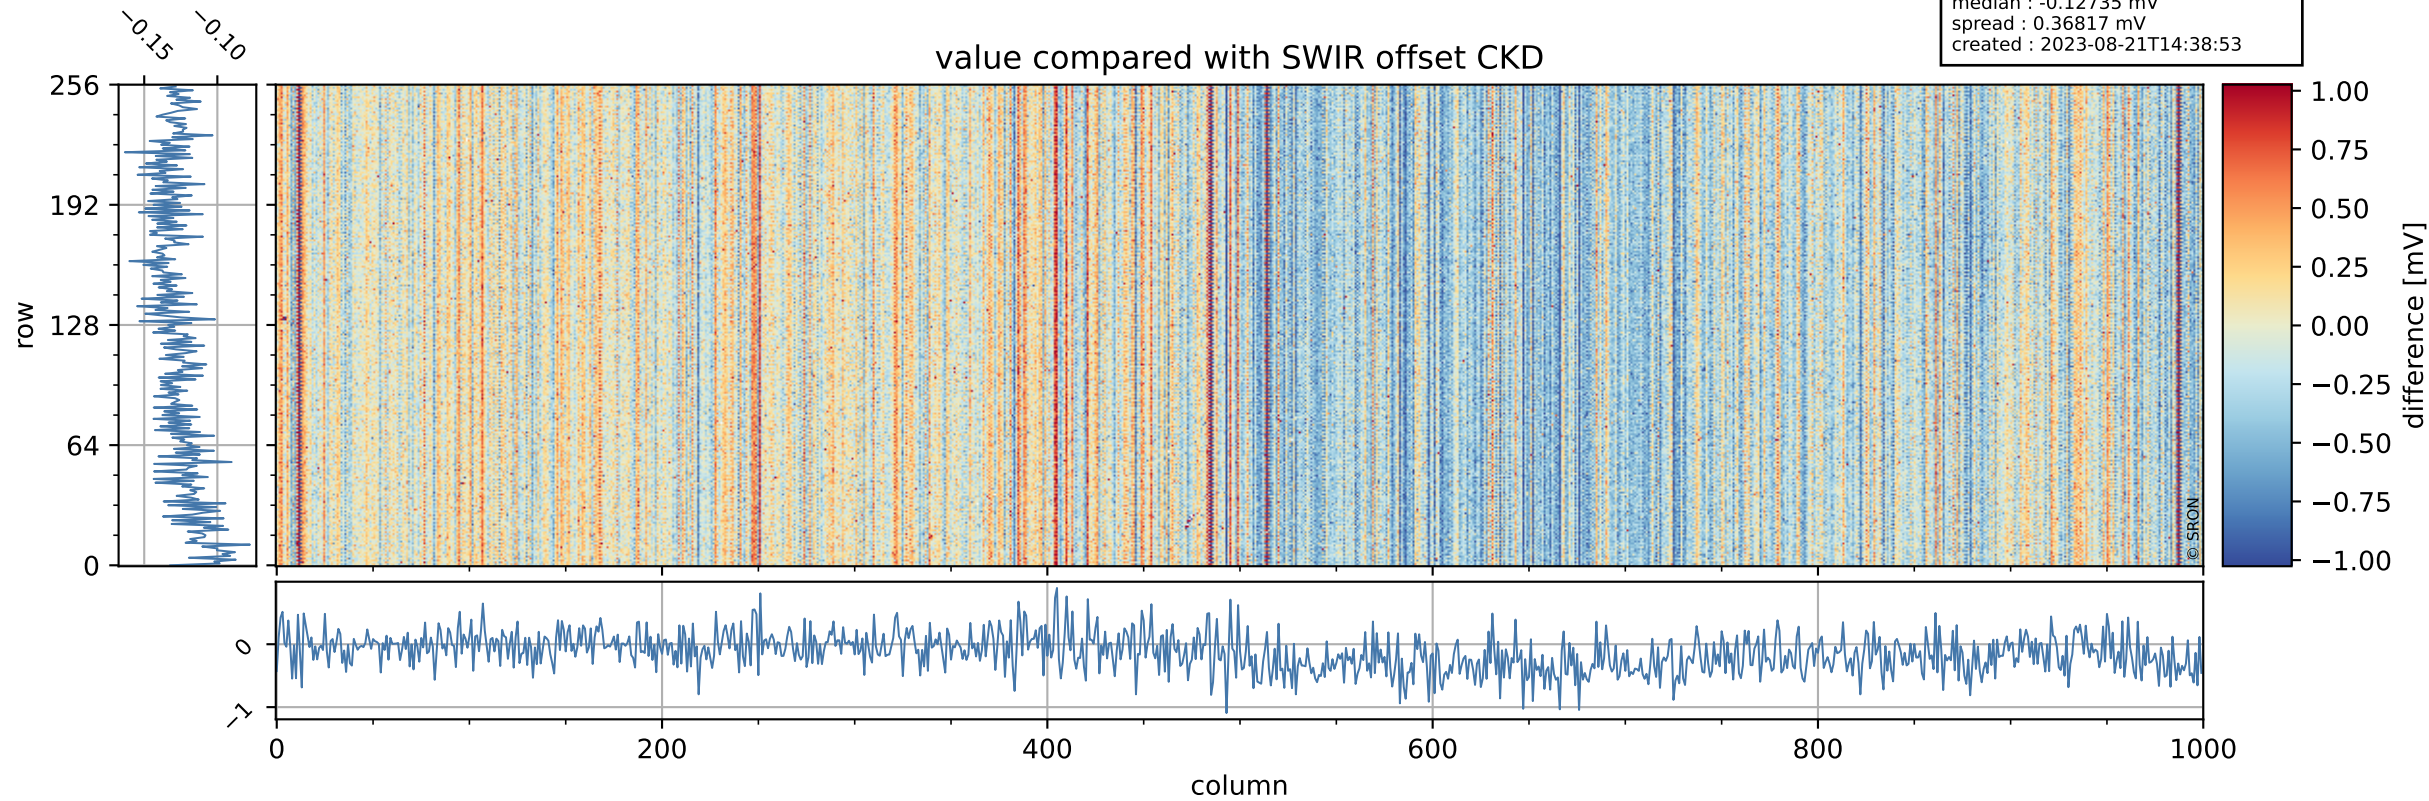

## value detector map

# Tropomi SWIR offset (official)

orbits : 19 in [12397, 12442]  
coverage : 2020-03-05 / 2020-03-08  
median : 27.733  $\mu\text{V}$   
spread : 14.139  $\mu\text{V}$   
created : 2023-08-21T14:38:53

# Tropomi SWIR offset (official)

orbits : 19 in [12397, 12442]  
coverage : 2020-03-05 / 2020-03-08  
median : -0.12735 mV  
spread : 0.36817 mV  
created : 2023-08-21T14:38:53

value compared with SWIR offset CKD

# Tropomi SWIR offset (official) ground-tracks of Sentinel-5P

orbits : 19 in [12397, 12442]  
coverage : 2020-03-05 / 2020-03-08  
created : 2023-08-21T14:38:54