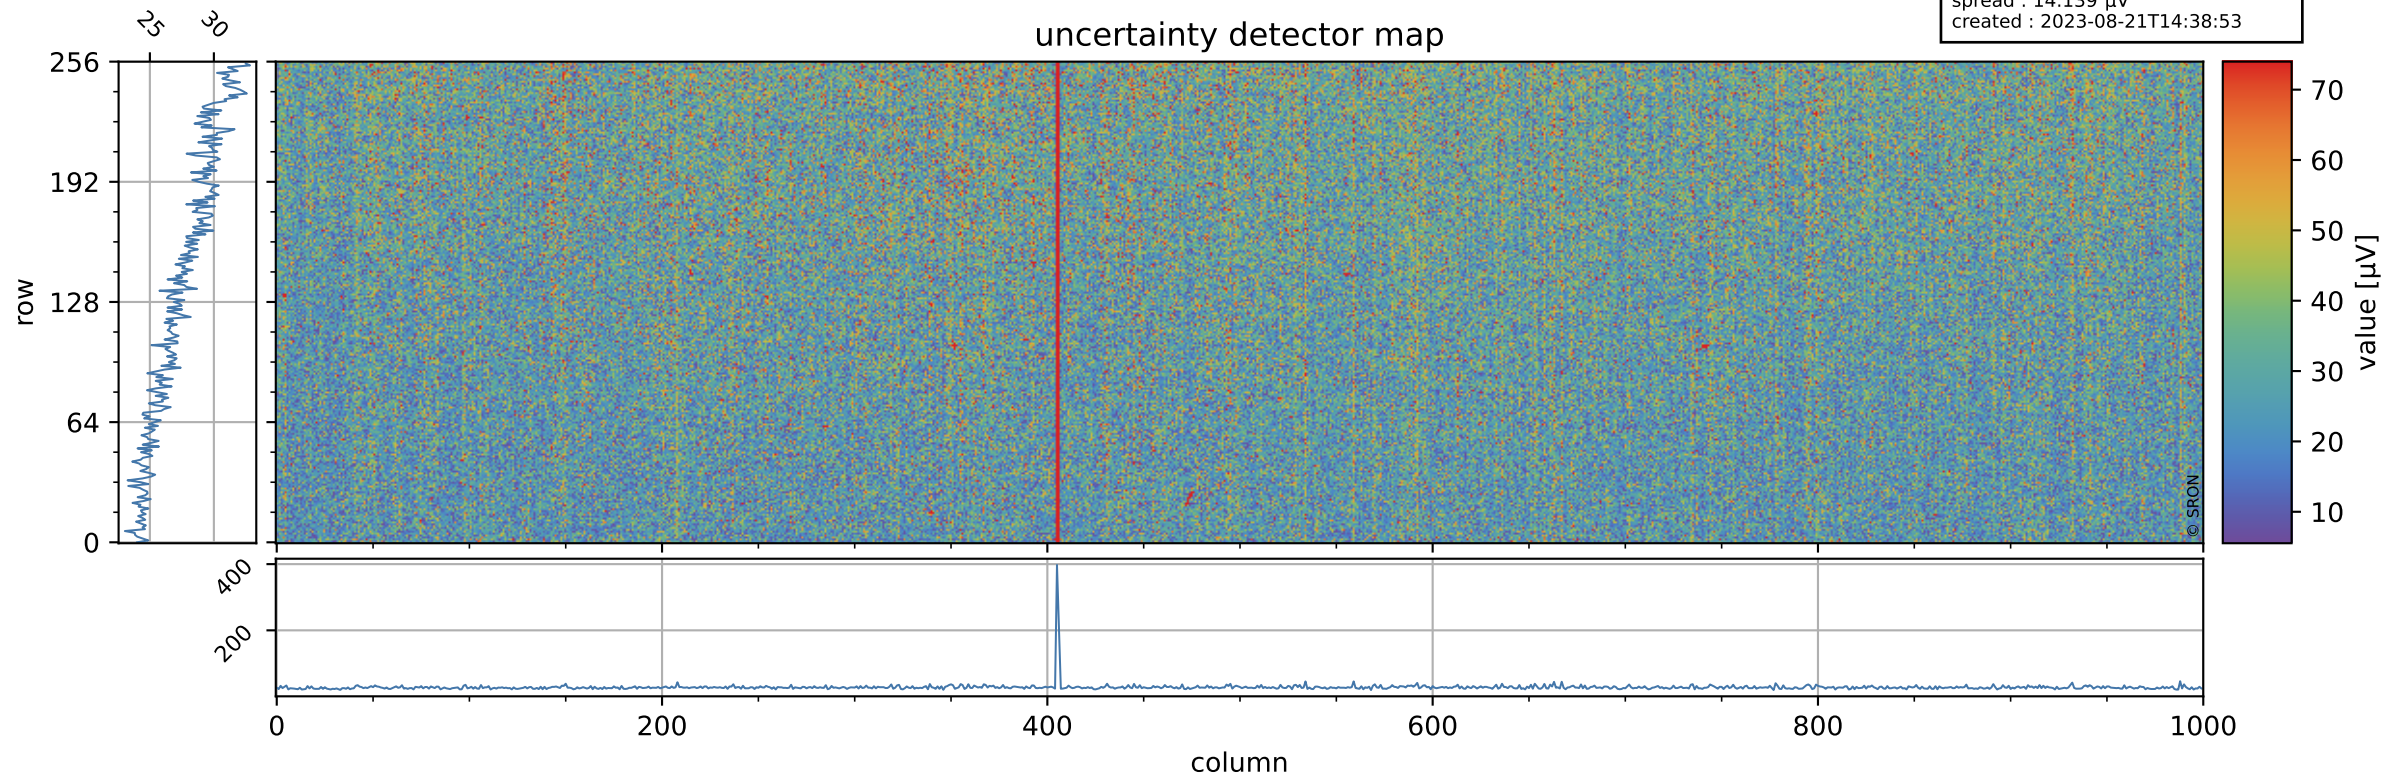

# Tropomi SWIR offset (official)

orbits : 19 in [12397, 12442]  
coverage : 2020-03-05 / 2020-03-08  
median : 0.52589 V  
spread : 0.035919 V  
created : 2023-08-21T14:38:52

## value detector map

# Tropomi SWIR offset (official)

orbits : 19 in [12397, 12442]  
coverage : 2020-03-05 / 2020-03-08  
median : 27.733  $\mu\text{V}$   
spread : 14.139  $\mu\text{V}$   
created : 2023-08-21T14:38:53

# Tropomi SWIR offset (official) ground-tracks of Sentinel-5P

orbits : 19 in [12397, 12442]  
coverage : 2020-03-05 / 2020-03-08  
created : 2023-08-21T14:38:54