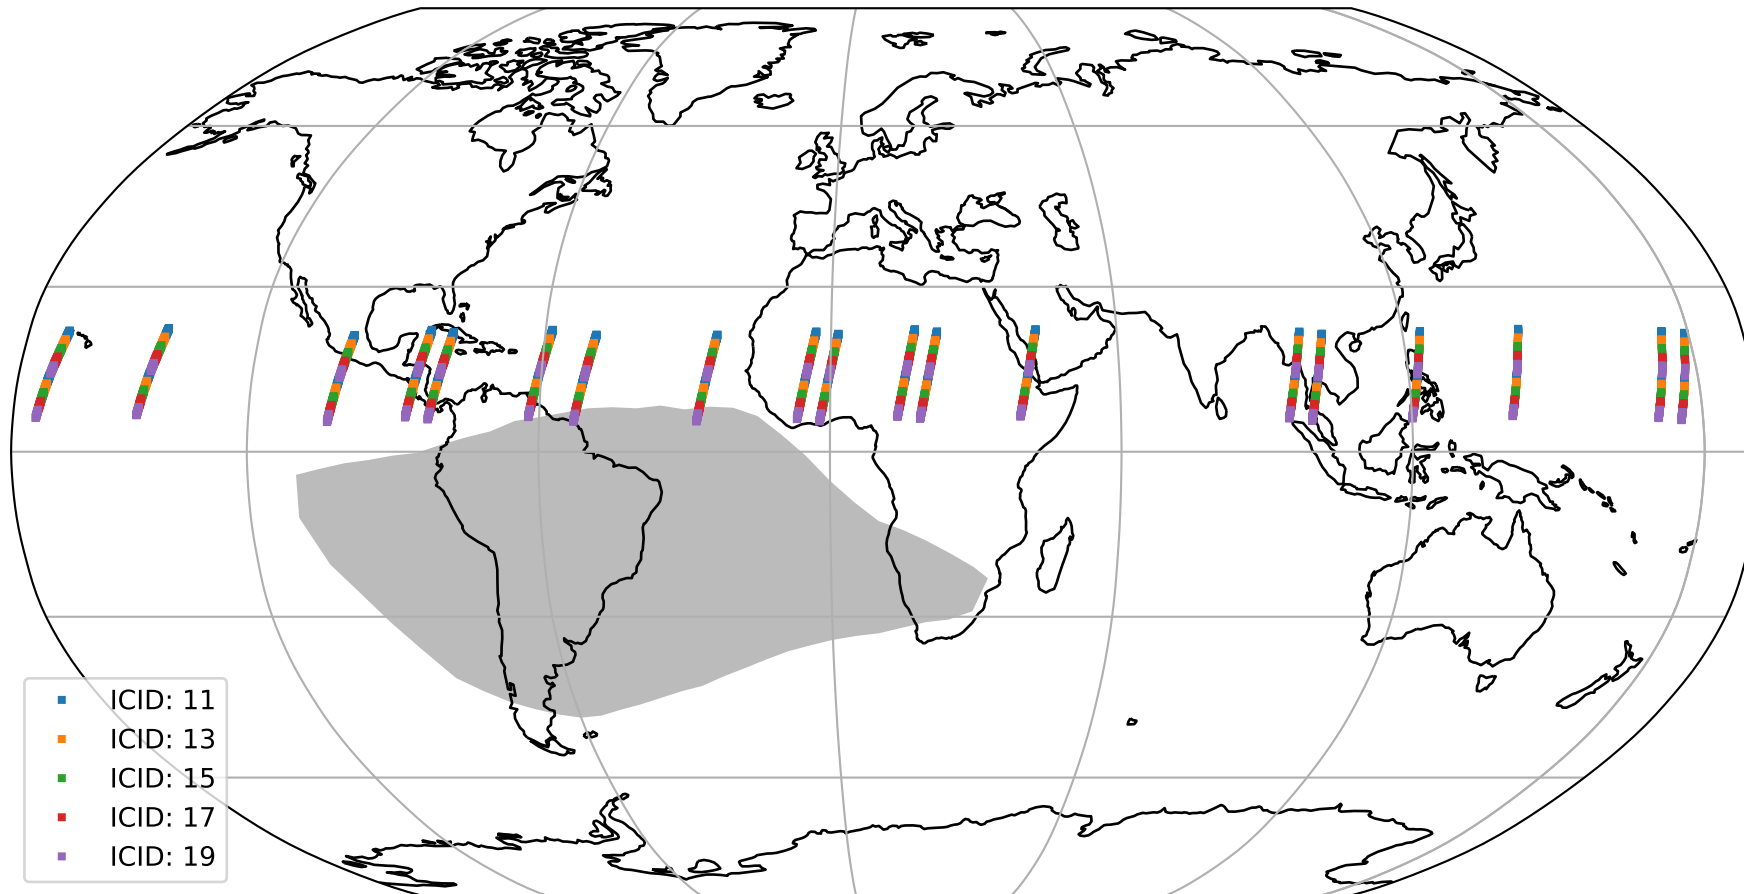

# Tropomi SWIR offset (official)

orbits : 19 in [12397, 12442]  
coverage : 2020-03-05 / 2020-03-08  
median : 27.733  $\mu\text{V}$   
spread : 14.139  $\mu\text{V}$   
created : 2023-08-21T14:38:53

# Tropomi SWIR offset (official)

orbits : 19 in [12397, 12442]  
coverage : 2020-03-05 / 2020-03-08  
median : -0.12735 mV  
spread : 0.36817 mV  
created : 2023-08-21T14:38:53

value compared with SWIR offset CKD

# Tropomi SWIR offset (official) ground-tracks of Sentinel-5P

orbits : 19 in [12397, 12442]  
coverage : 2020-03-05 / 2020-03-08  
created : 2023-08-21T14:38:54

# Tropomi SWIR offset (official)

orbits : [2827, 12442]  
coverage : 2018-04-30 / 2020-03-08  
created : 2023-08-21T14:38:54