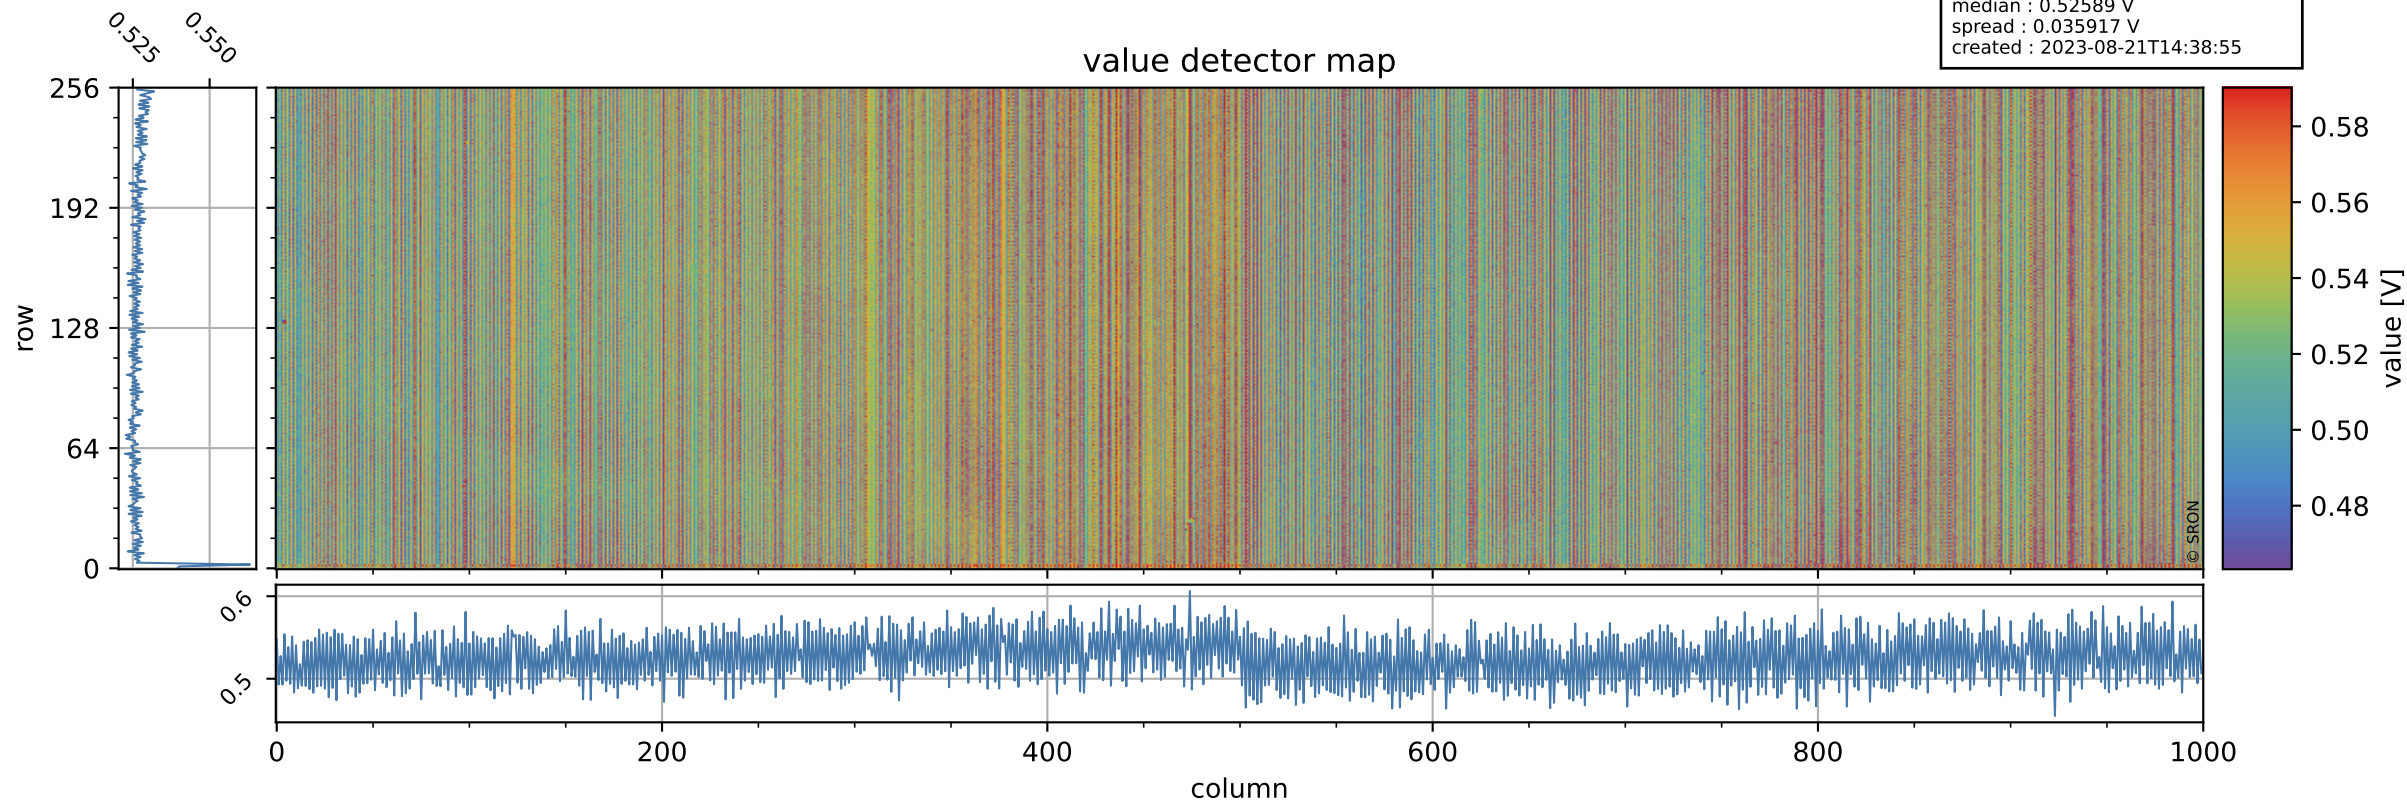

Tropomi SWIR offset (official)

orbits : 20 in [12412, 12457]
coverage : 2020-03-06 / 2020-03-09
median : 0.52589 V
spread : 0.035917 V
created : 2023-08-21T14:38:55

value detector map

Tropomi SWIR offset (official)

orbits : 20 in [12412, 12457]
coverage : 2020-03-06 / 2020-03-09
median : 27.622 μV
spread : 14.149 μV
created : 2023-08-21T14:38:55

Tropomi SWIR offset (official)

orbits : 20 in [12412, 12457]
coverage : 2020-03-06 / 2020-03-09
median : -0.13671 mV
spread : 0.36444 mV
created : 2023-08-21T14:38:56

value compared with SWIR offset CKD

Tropomi SWIR offset (official) ground-tracks of Sentinel-5P

orbits : 20 in [12412, 12457]
coverage : 2020-03-06 / 2020-03-09
created : 2023-08-21T14:38:56

Tropomi SWIR offset (official)

orbits : [2827, 12457]
coverage : 2018-04-30 / 2020-03-09
created : 2023-08-21T14:38:56

trend of detector median & temperatures