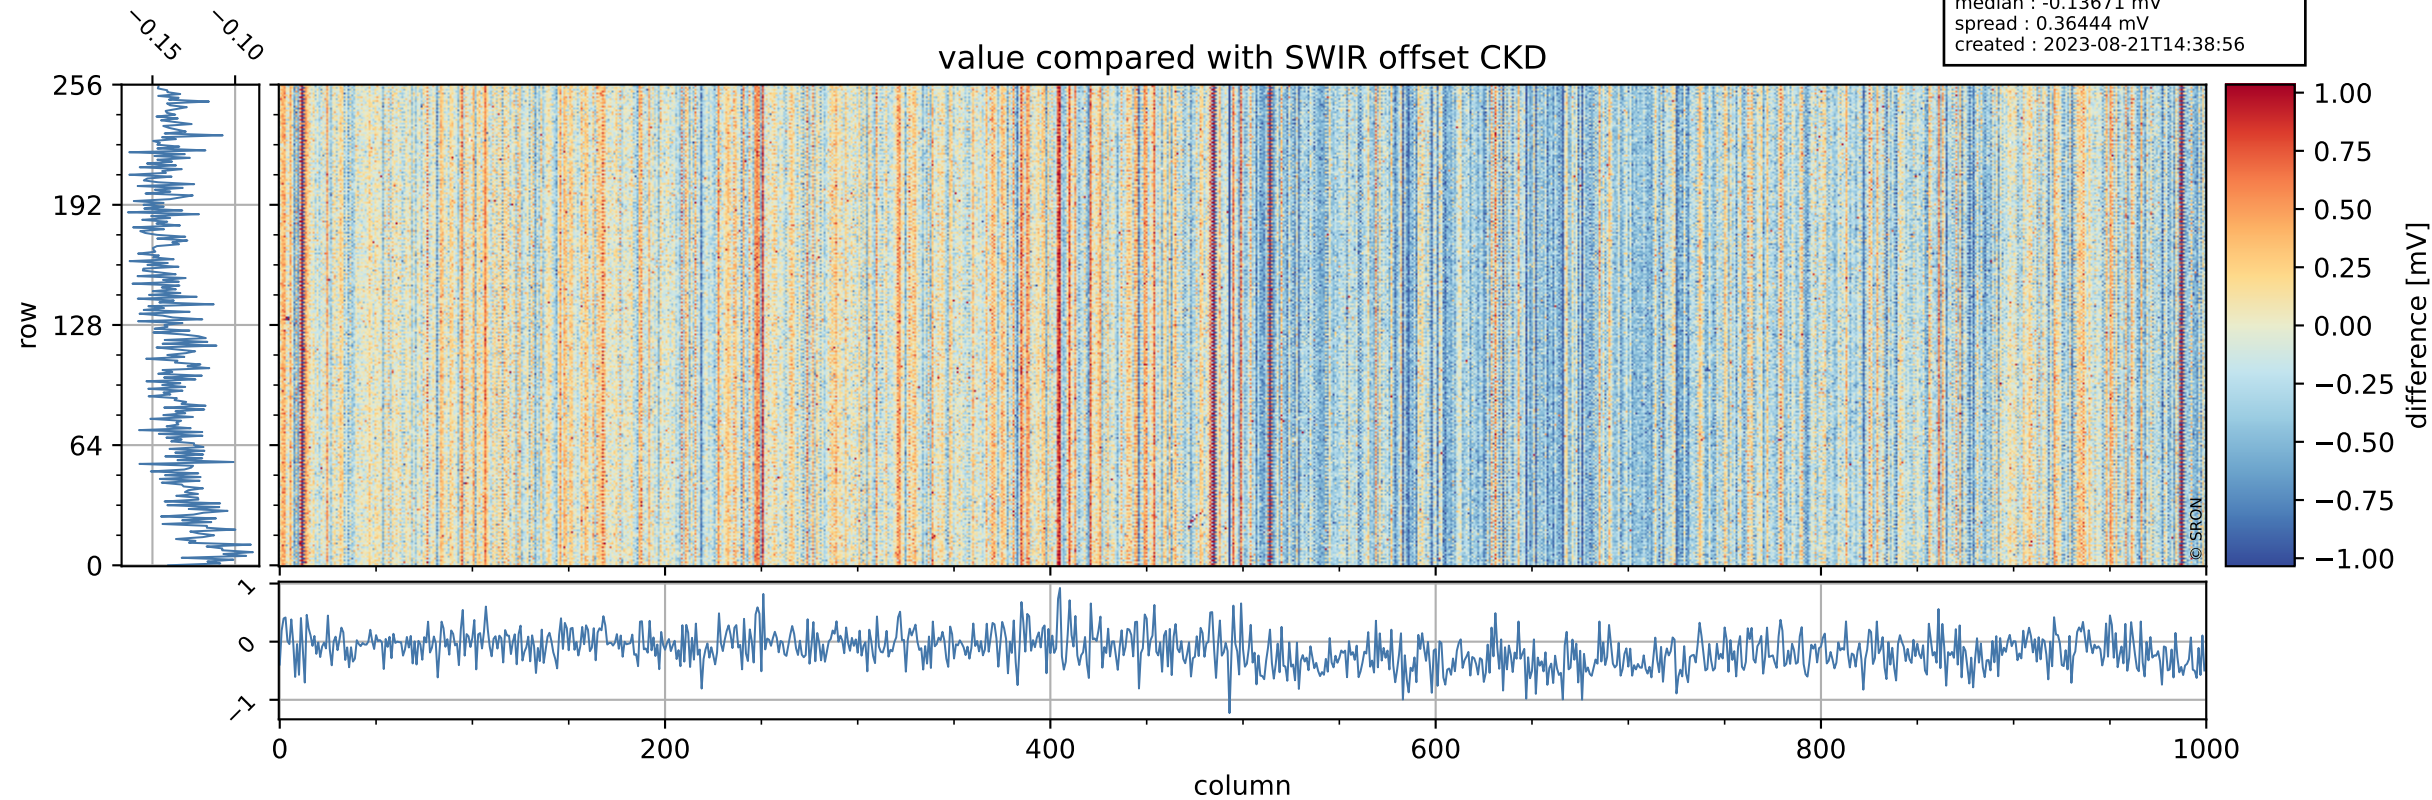

Tropomi SWIR offset (official)

orbits : 20 in [12412, 12457]
coverage : 2020-03-06 / 2020-03-09
median : 0.52589 V
spread : 0.035917 V
created : 2023-08-21T14:38:55

value detector map

Tropomi SWIR offset (official)

orbits : 20 in [12412, 12457]
coverage : 2020-03-06 / 2020-03-09
median : 27.622 μV
spread : 14.149 μV
created : 2023-08-21T14:38:55

Tropomi SWIR offset (official)

orbits : 20 in [12412, 12457]
coverage : 2020-03-06 / 2020-03-09
median : -0.13671 mV
spread : 0.36444 mV
created : 2023-08-21T14:38:56

value compared with SWIR offset CKD

Tropomi SWIR offset (official) ground-tracks of Sentinel-5P

orbits : 20 in [12412, 12457]
coverage : 2020-03-06 / 2020-03-09
created : 2023-08-21T14:38:56

Tropomi SWIR offset (official)

orbits : [2827, 12457]
coverage : 2018-04-30 / 2020-03-09
created : 2023-08-21T14:38:56

trend of detector median & temperatures