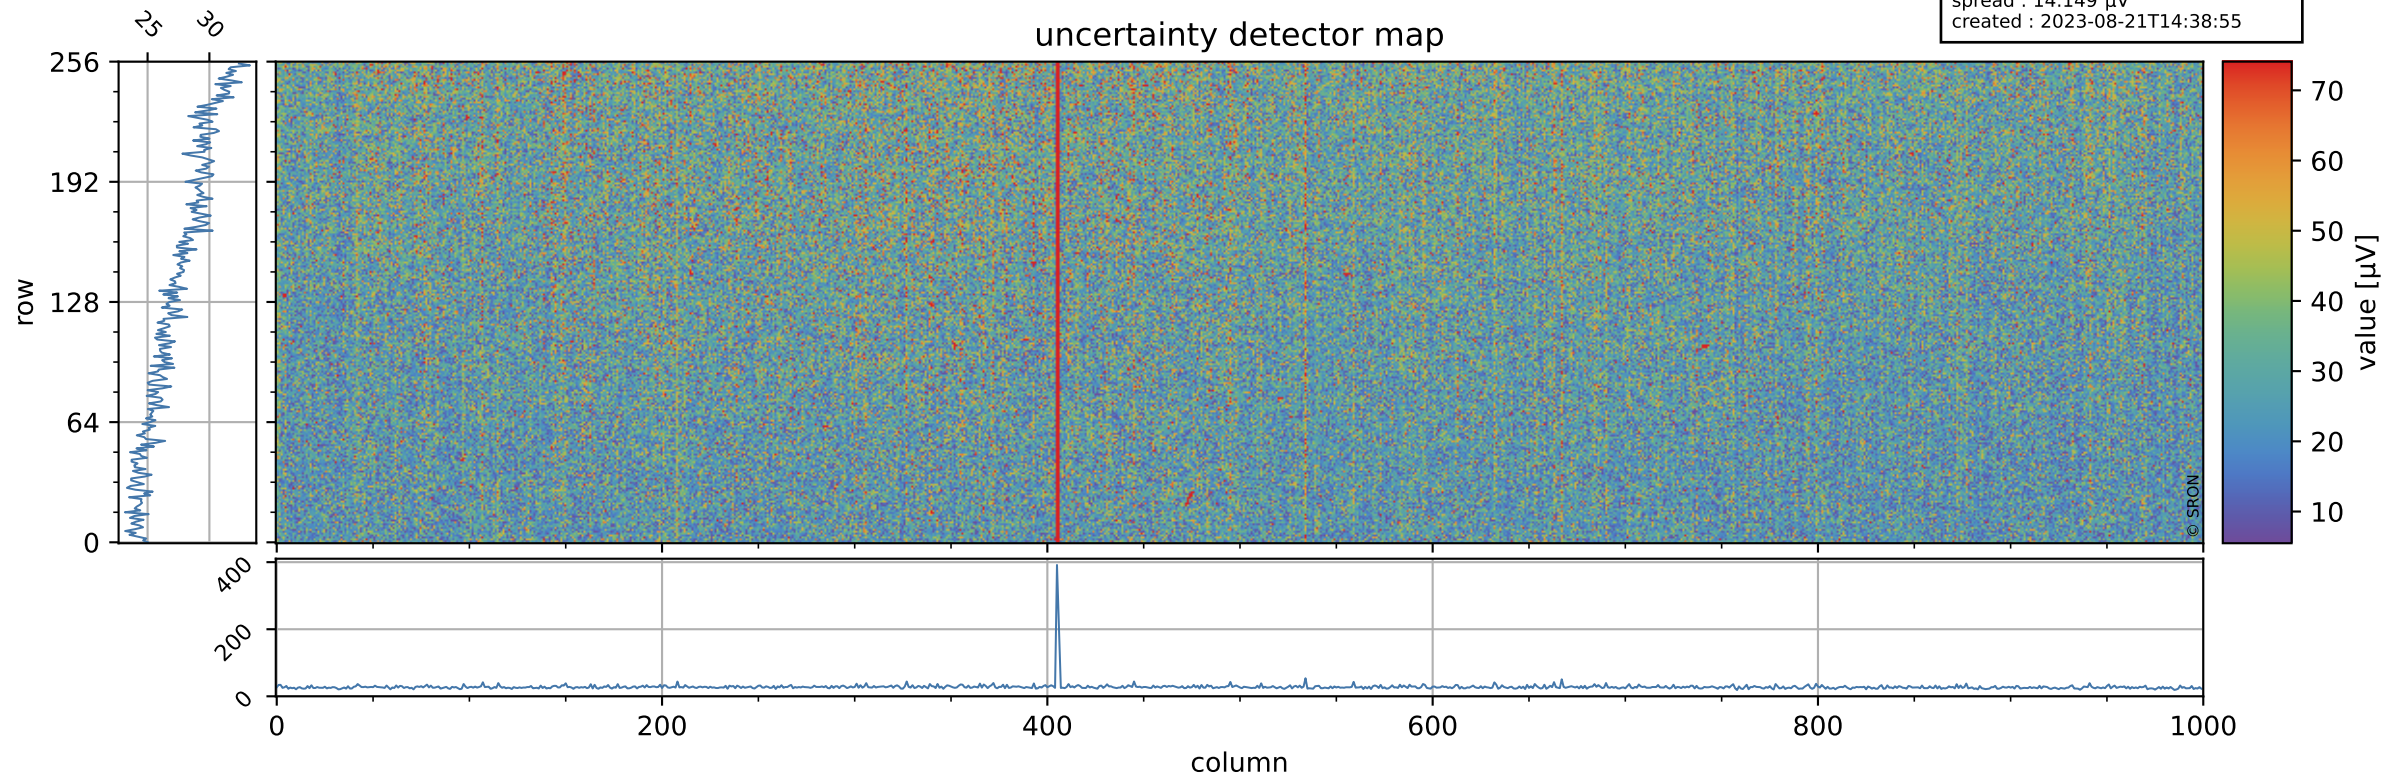

Tropomi SWIR offset (official)

orbits : 20 in [12412, 12457]
coverage : 2020-03-06 / 2020-03-09
median : 0.52589 V
spread : 0.035917 V
created : 2023-08-21T14:38:55

value detector map

Tropomi SWIR offset (official)

orbits : 20 in [12412, 12457]
coverage : 2020-03-06 / 2020-03-09
median : 27.622 μV
spread : 14.149 μV
created : 2023-08-21T14:38:55

Tropomi SWIR offset (official)

orbits : 20 in [12412, 12457]
coverage : 2020-03-06 / 2020-03-09
median : -0.13671 mV
spread : 0.36444 mV
created : 2023-08-21T14:38:56

value compared with SWIR offset CKD

Tropomi SWIR offset (official) ground-tracks of Sentinel-5P

orbits : 20 in [12412, 12457]
coverage : 2020-03-06 / 2020-03-09
created : 2023-08-21T14:38:56

Tropomi SWIR offset (official)

orbits : [2827, 12457]
coverage : 2018-04-30 / 2020-03-09
created : 2023-08-21T14:38:56

trend of detector median & temperatures