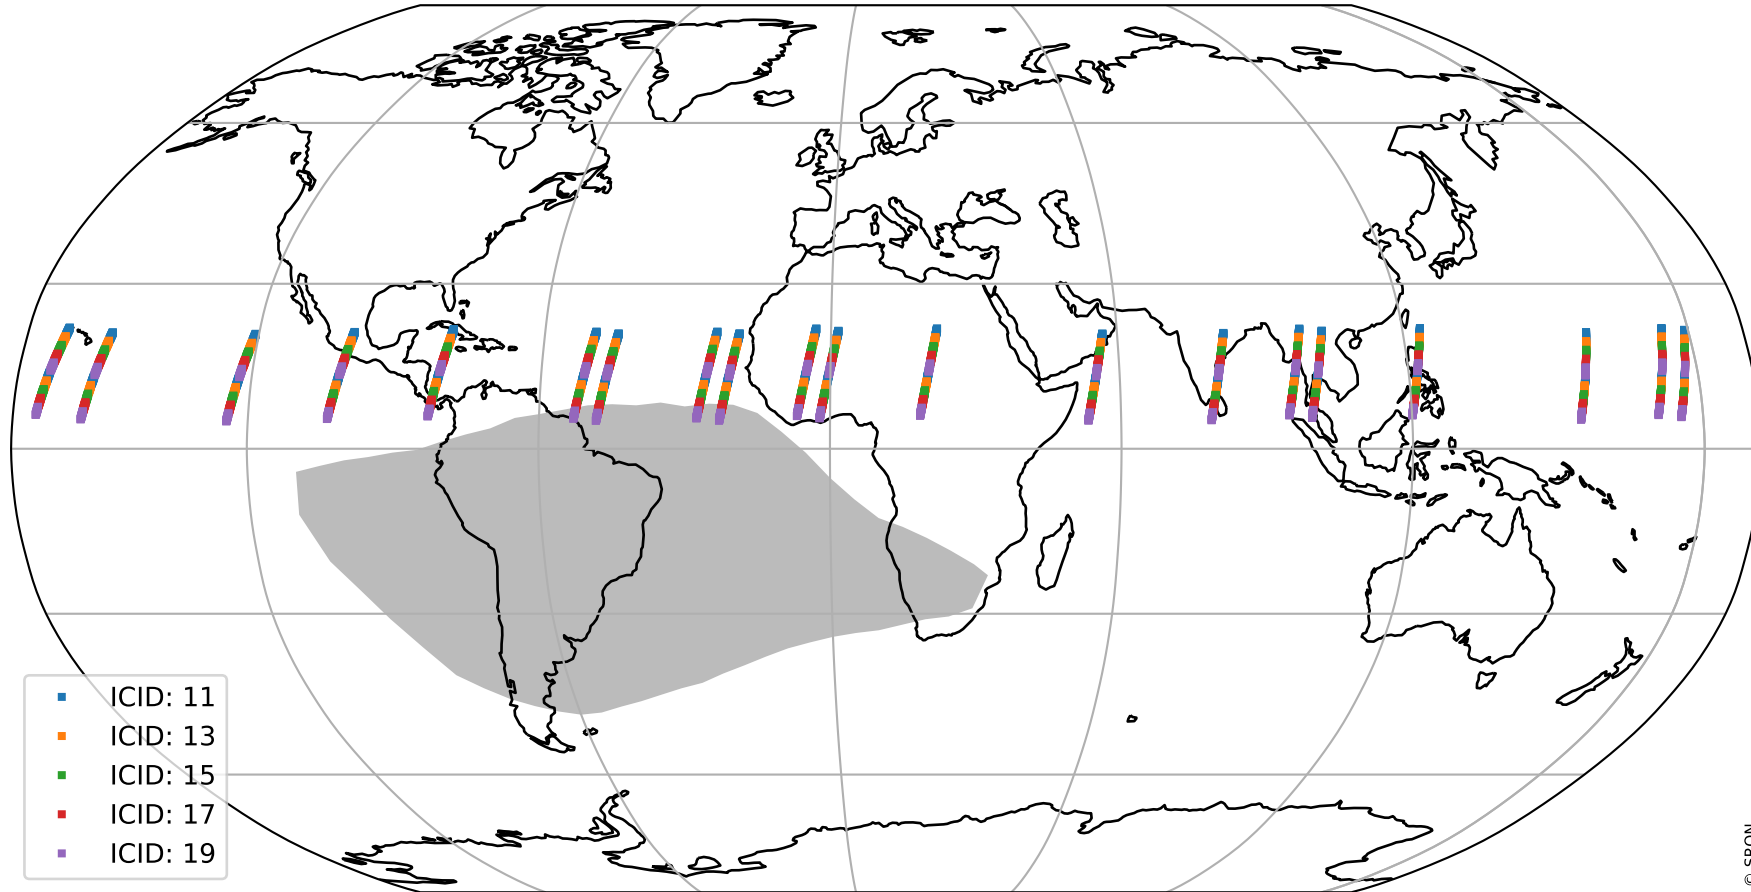

Tropomi SWIR offset (official)

orbits : 20 in [12412, 12457]
coverage : 2020-03-06 / 2020-03-09
median : 0.52589 V
spread : 0.035917 V
created : 2023-08-21T14:38:55

value detector map

Tropomi SWIR offset (official)

orbits : 20 in [12412, 12457]
coverage : 2020-03-06 / 2020-03-09
median : 27.622 μV
spread : 14.149 μV
created : 2023-08-21T14:38:55

Tropomi SWIR offset (official)

orbits : 20 in [12412, 12457]
coverage : 2020-03-06 / 2020-03-09
median : -0.13671 mV
spread : 0.36444 mV
created : 2023-08-21T14:38:56

value compared with SWIR offset CKD

Tropomi SWIR offset (official) ground-tracks of Sentinel-5P

orbits : 20 in [12412, 12457]
coverage : 2020-03-06 / 2020-03-09
created : 2023-08-21T14:38:56

Tropomi SWIR offset (official)

orbits : [2827, 12457]
coverage : 2018-04-30 / 2020-03-09
created : 2023-08-21T14:38:56

trend of detector median & temperatures