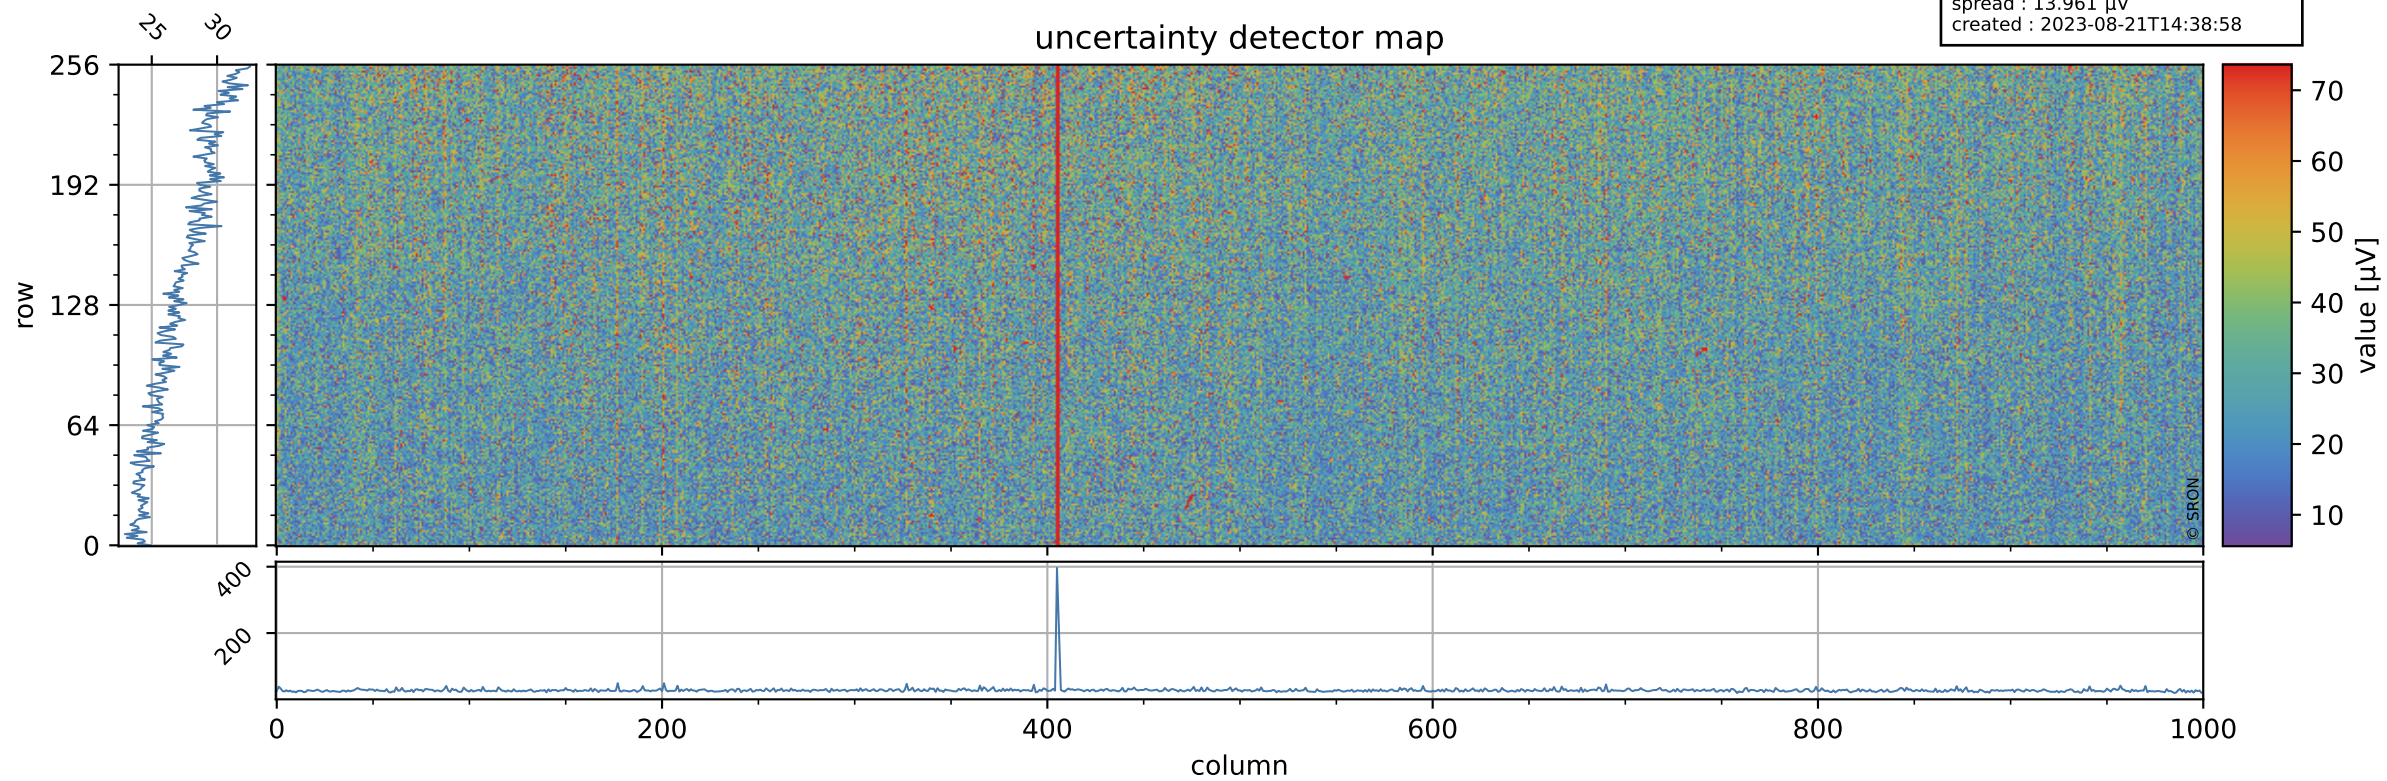

Tropomi SWIR offset (official)

orbits : 19 in [12427, 12472]
coverage : 2020-03-07 / 2020-03-10
median : 0.52587 V
spread : 0.035914 V
created : 2023-08-21T14:38:57

value detector map

Tropomi SWIR offset (official)

orbits : 19 in [12427, 12472]
coverage : 2020-03-07 / 2020-03-10
median : 27.433 μV
spread : 13.961 μV
created : 2023-08-21T14:38:58

Tropomi SWIR offset (official)

orbits : 19 in [12427, 12472]
coverage : 2020-03-07 / 2020-03-10
median : -0.15278 mV
spread : 0.36156 mV
created : 2023-08-21T14:38:58

value compared with SWIR offset CKD

Tropomi SWIR offset (official) ground-tracks of Sentinel-5P

orbits : 19 in [12427, 12472]
coverage : 2020-03-07 / 2020-03-10
created : 2023-08-21T14:38:58

Tropomi SWIR offset (official)

orbits : [2827, 12472]
coverage : 2018-04-30 / 2020-03-10
created : 2023-08-21T14:38:59

trend of detector median & temperatures