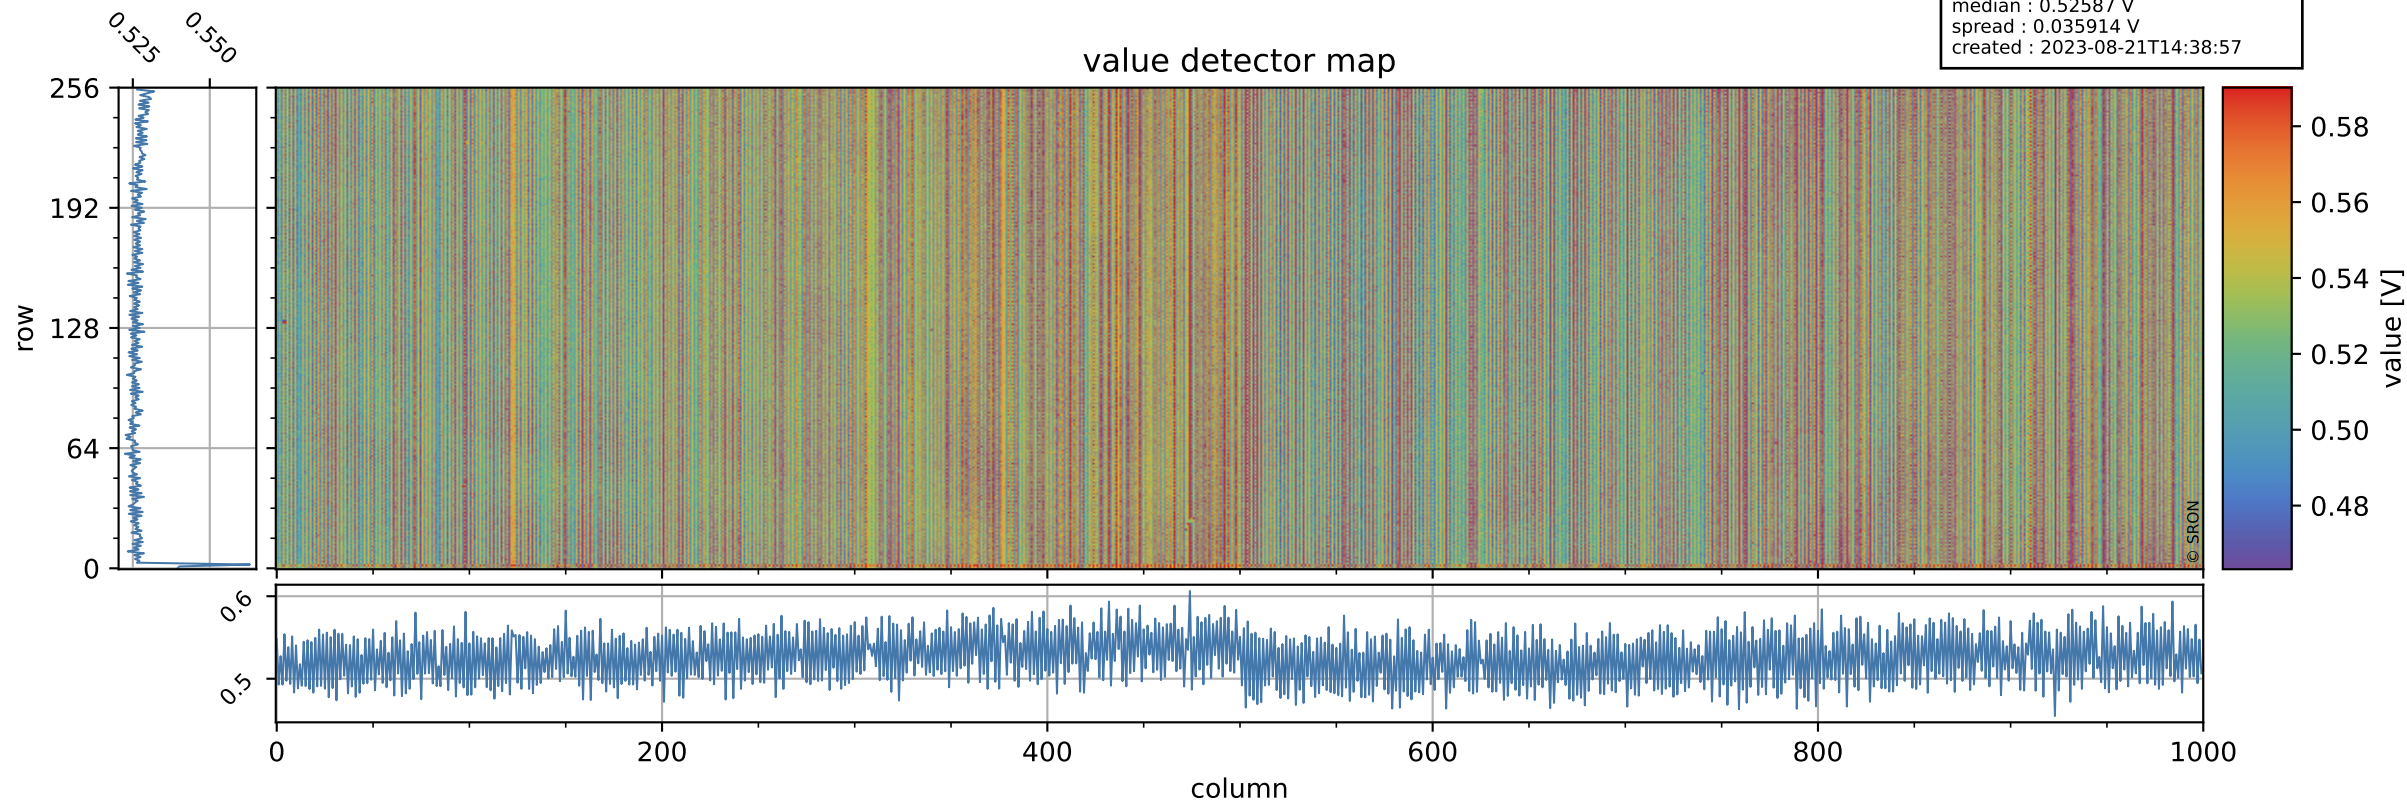

Tropomi SWIR offset (official)

orbits : 19 in [12427, 12472]
coverage : 2020-03-07 / 2020-03-10
median : 0.52587 V
spread : 0.035914 V
created : 2023-08-21T14:38:57

value detector map

Tropomi SWIR offset (official)

orbits : 19 in [12427, 12472]
coverage : 2020-03-07 / 2020-03-10
median : 27.433 μV
spread : 13.961 μV
created : 2023-08-21T14:38:58

Tropomi SWIR offset (official)

orbits : 19 in [12427, 12472]
coverage : 2020-03-07 / 2020-03-10
median : -0.15278 mV
spread : 0.36156 mV
created : 2023-08-21T14:38:58

value compared with SWIR offset CKD

Tropomi SWIR offset (official) ground-tracks of Sentinel-5P

orbits : 19 in [12427, 12472]
coverage : 2020-03-07 / 2020-03-10
created : 2023-08-21T14:38:58

Tropomi SWIR offset (official)

orbits : [2827, 12472]
coverage : 2018-04-30 / 2020-03-10
created : 2023-08-21T14:38:59

trend of detector median & temperatures