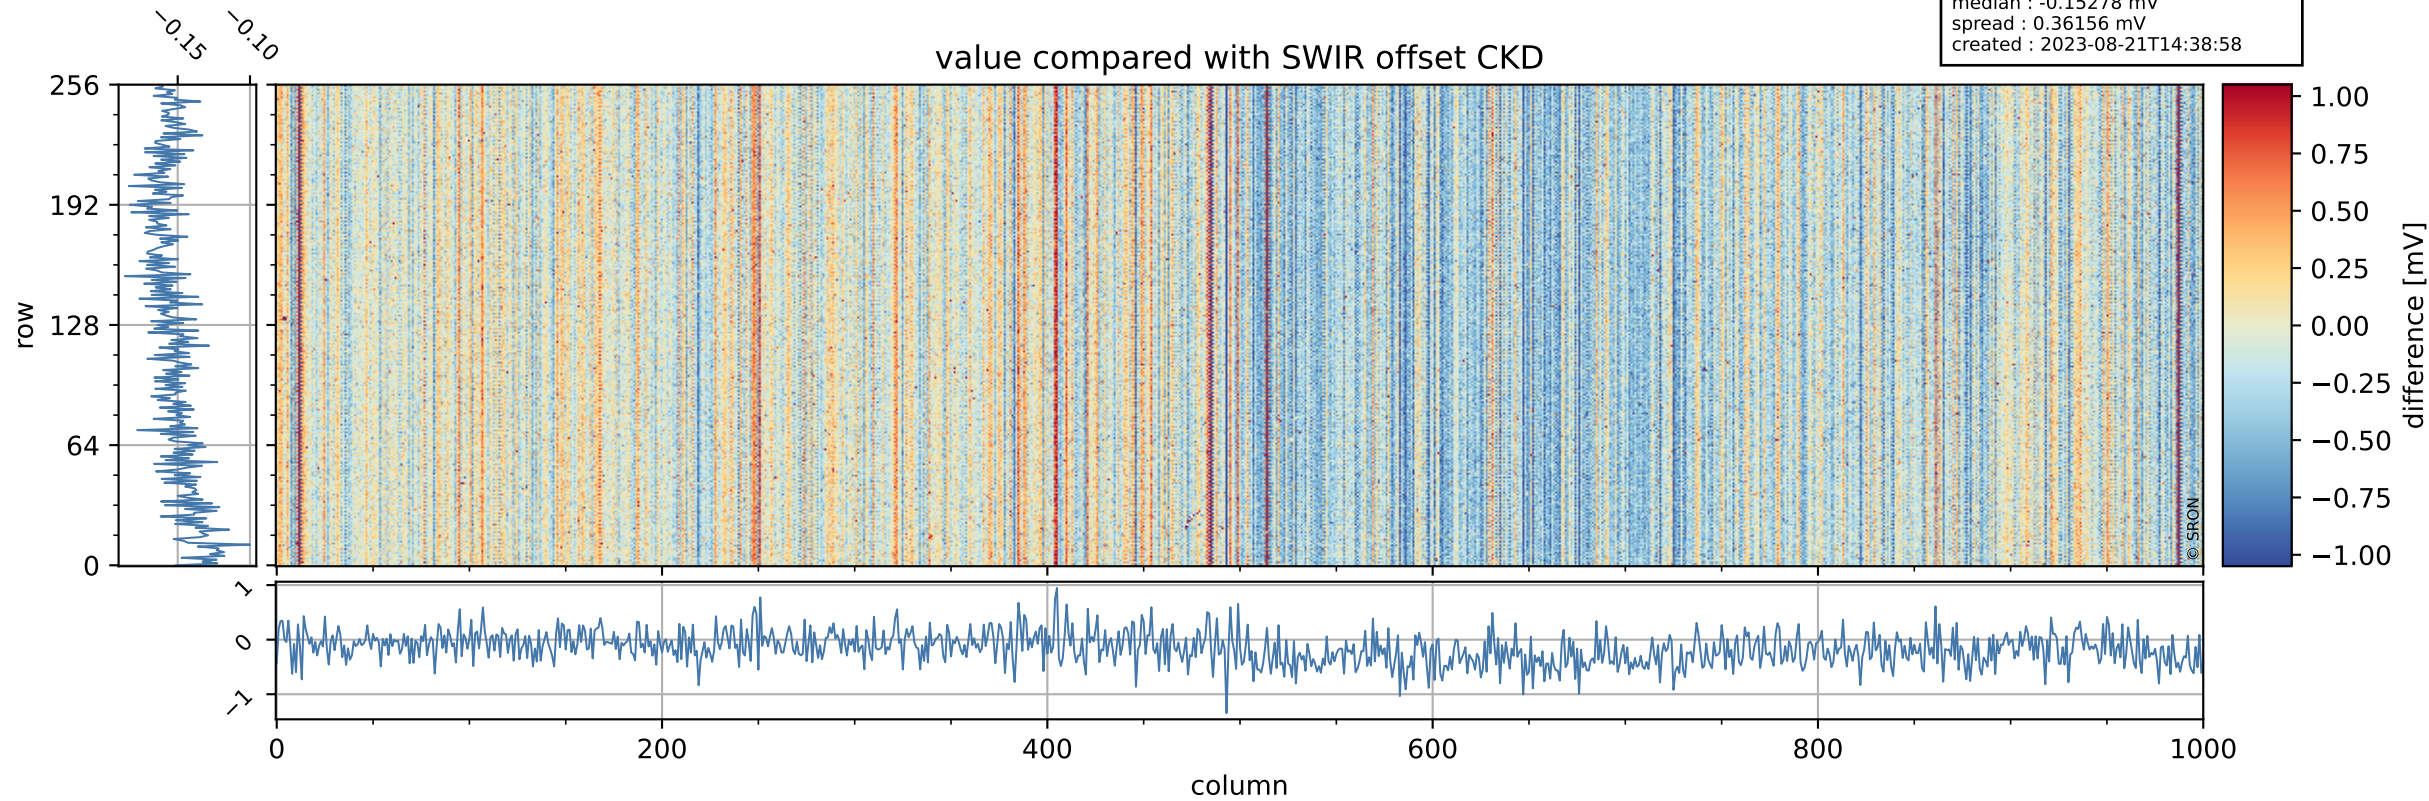

Tropomi SWIR offset (official)

orbits : 19 in [12427, 12472]
coverage : 2020-03-07 / 2020-03-10
median : 0.52587 V
spread : 0.035914 V
created : 2023-08-21T14:38:57

value detector map

Tropomi SWIR offset (official)

orbits : 19 in [12427, 12472]
coverage : 2020-03-07 / 2020-03-10
median : 27.433 μV
spread : 13.961 μV
created : 2023-08-21T14:38:58

Tropomi SWIR offset (official)

orbits : 19 in [12427, 12472]
coverage : 2020-03-07 / 2020-03-10
median : -0.15278 mV
spread : 0.36156 mV
created : 2023-08-21T14:38:58

value compared with SWIR offset CKD

Tropomi SWIR offset (official) ground-tracks of Sentinel-5P

orbits : 19 in [12427, 12472]
coverage : 2020-03-07 / 2020-03-10
created : 2023-08-21T14:38:58

Tropomi SWIR offset (official)

orbits : [2827, 12472]
coverage : 2018-04-30 / 2020-03-10
created : 2023-08-21T14:38:59

trend of detector median & temperatures