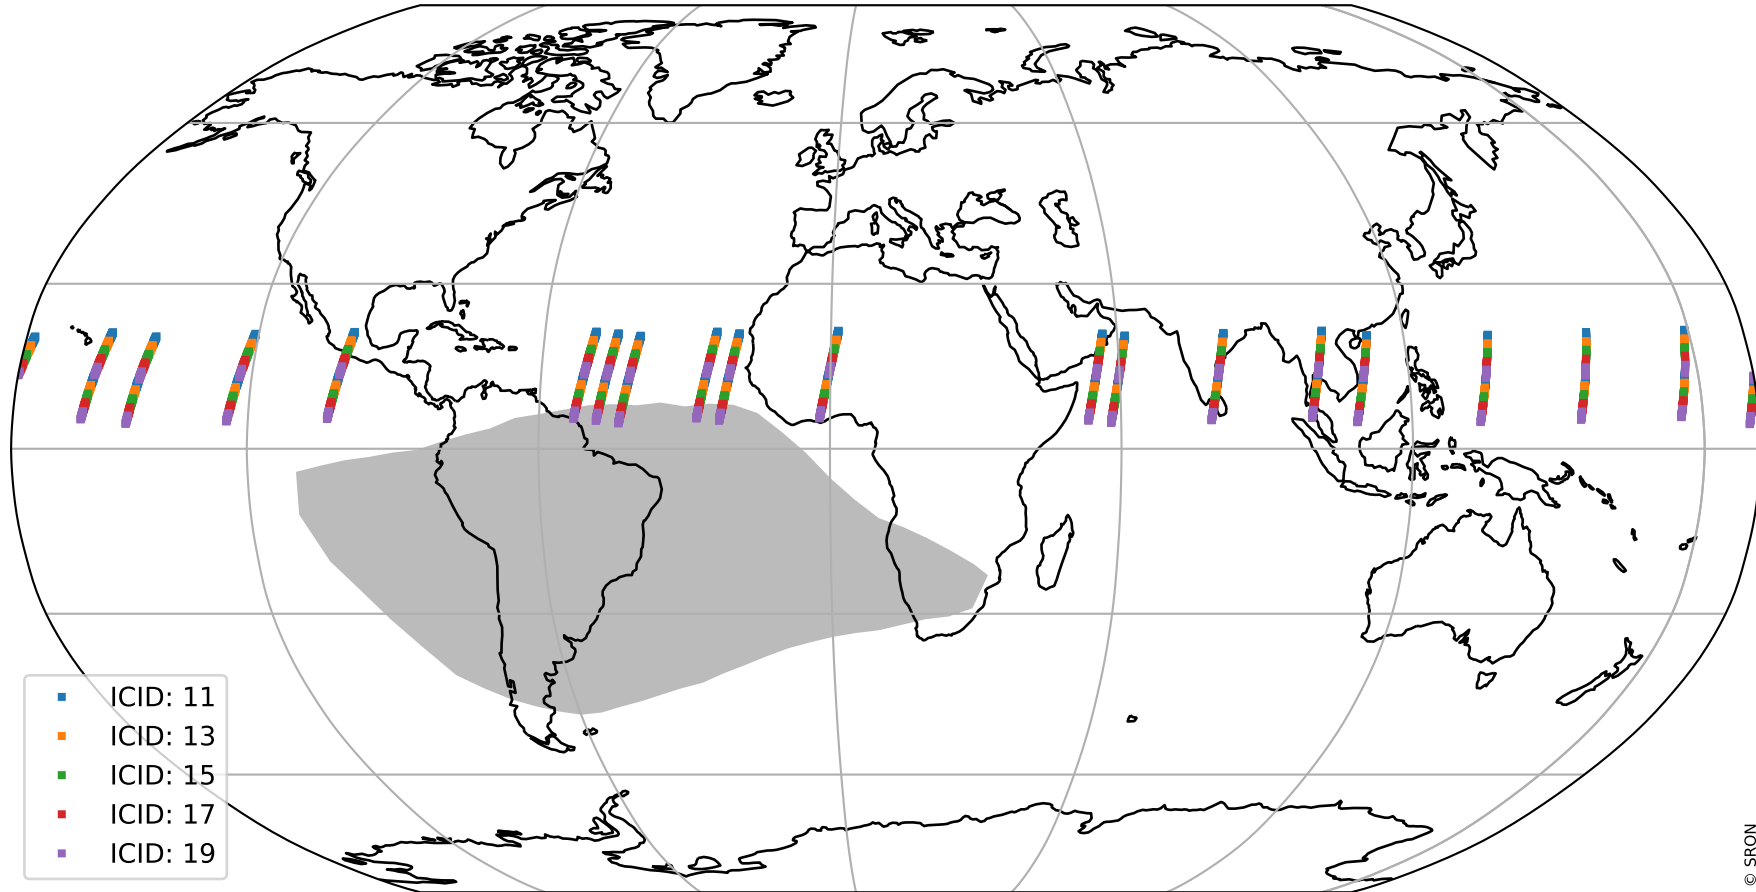

Tropomi SWIR offset (official)

orbits : 19 in [12427, 12472]
coverage : 2020-03-07 / 2020-03-10
median : 0.52587 V
spread : 0.035914 V
created : 2023-08-21T14:38:57

value detector map

Tropomi SWIR offset (official)

orbits : 19 in [12427, 12472]
coverage : 2020-03-07 / 2020-03-10
median : 27.433 μV
spread : 13.961 μV
created : 2023-08-21T14:38:58

Tropomi SWIR offset (official)

orbits : 19 in [12427, 12472]
coverage : 2020-03-07 / 2020-03-10
median : -0.15278 mV
spread : 0.36156 mV
created : 2023-08-21T14:38:58

value compared with SWIR offset CKD

Tropomi SWIR offset (official) ground-tracks of Sentinel-5P

orbits : 19 in [12427, 12472]
coverage : 2020-03-07 / 2020-03-10
created : 2023-08-21T14:38:58

Tropomi SWIR offset (official)

orbits : [2827, 12472]
coverage : 2018-04-30 / 2020-03-10
created : 2023-08-21T14:38:59

trend of detector median & temperatures