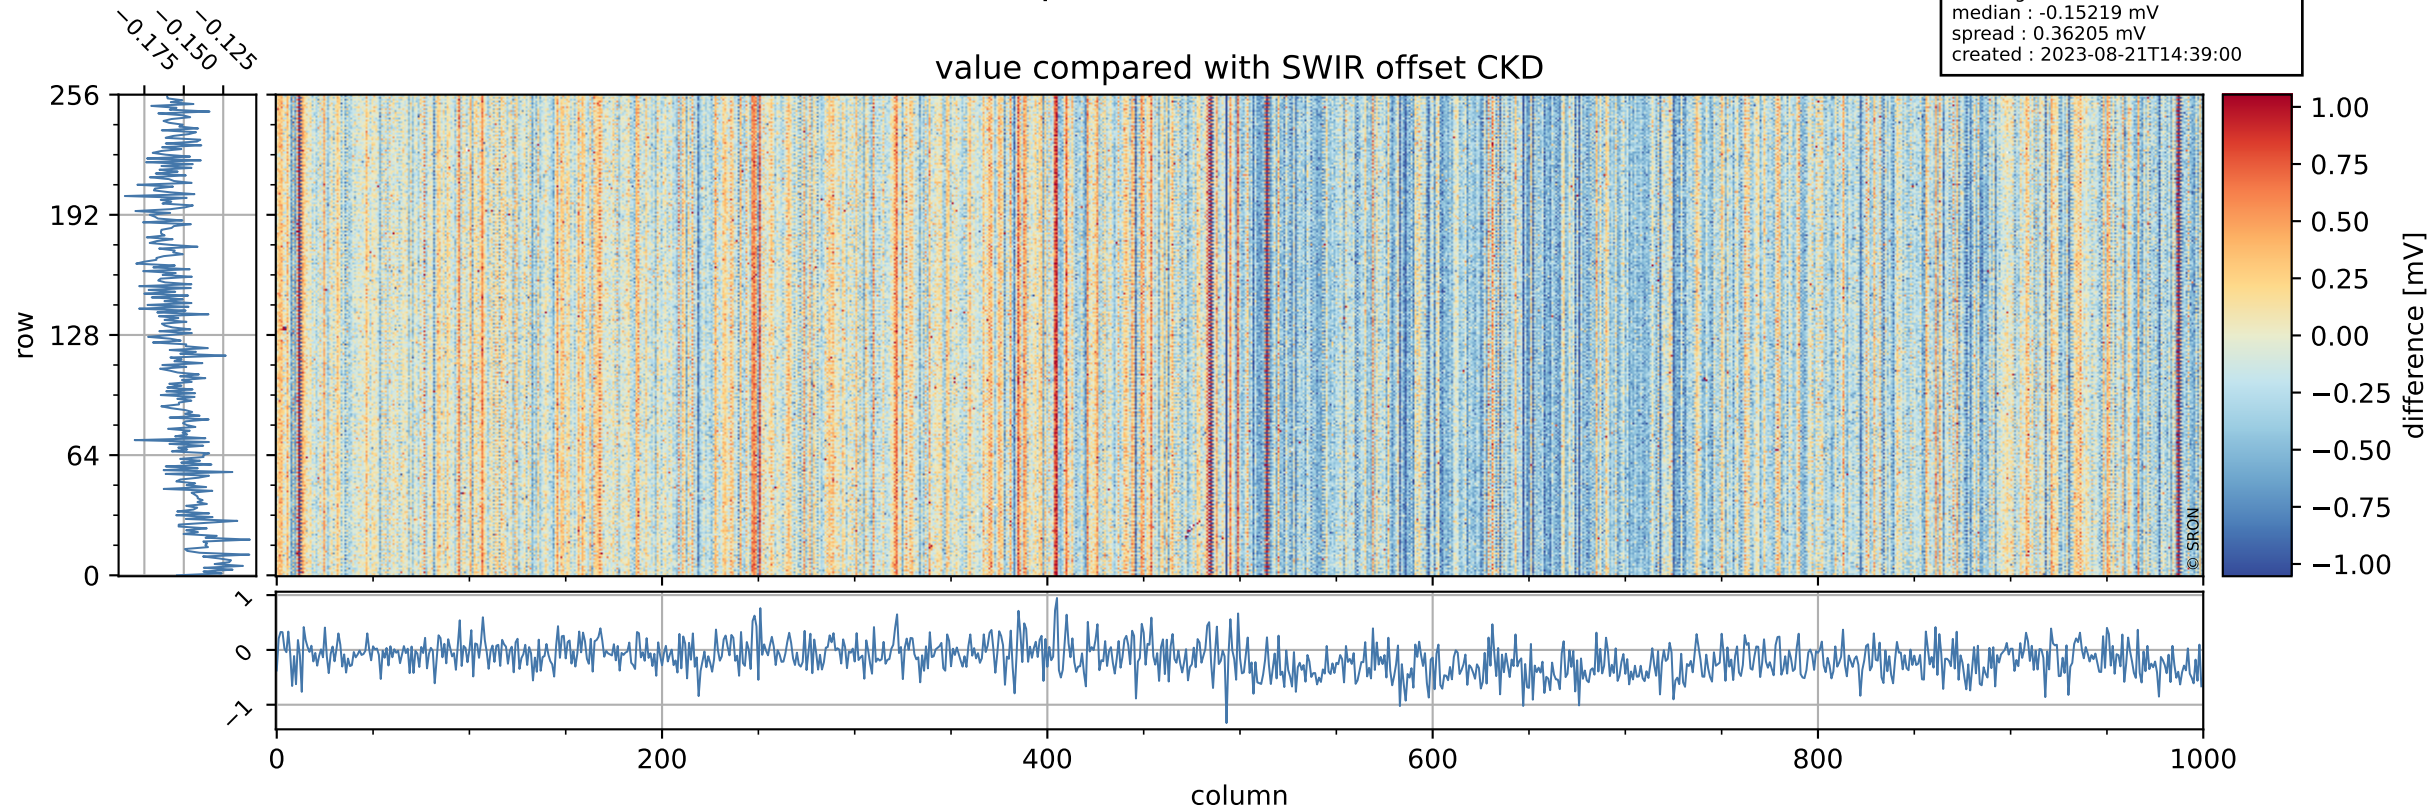

## value detector map

# Tropomi SWIR offset (official)

orbits : 20 in [12442, 12487]  
coverage : 2020-03-08 / 2020-03-11  
median : 26.806  $\mu\text{V}$   
spread : 13.66  $\mu\text{V}$   
created : 2023-08-21T14:39:00

# Tropomi SWIR offset (official)

orbits : 20 in [12442, 12487]  
coverage : 2020-03-08 / 2020-03-11  
median : -0.15219 mV  
spread : 0.36205 mV  
created : 2023-08-21T14:39:00

value compared with SWIR offset CKD

# Tropomi SWIR offset (official) ground-tracks of Sentinel-5P

orbits : 20 in [12442, 12487]  
coverage : 2020-03-08 / 2020-03-11  
created : 2023-08-21T14:39:01