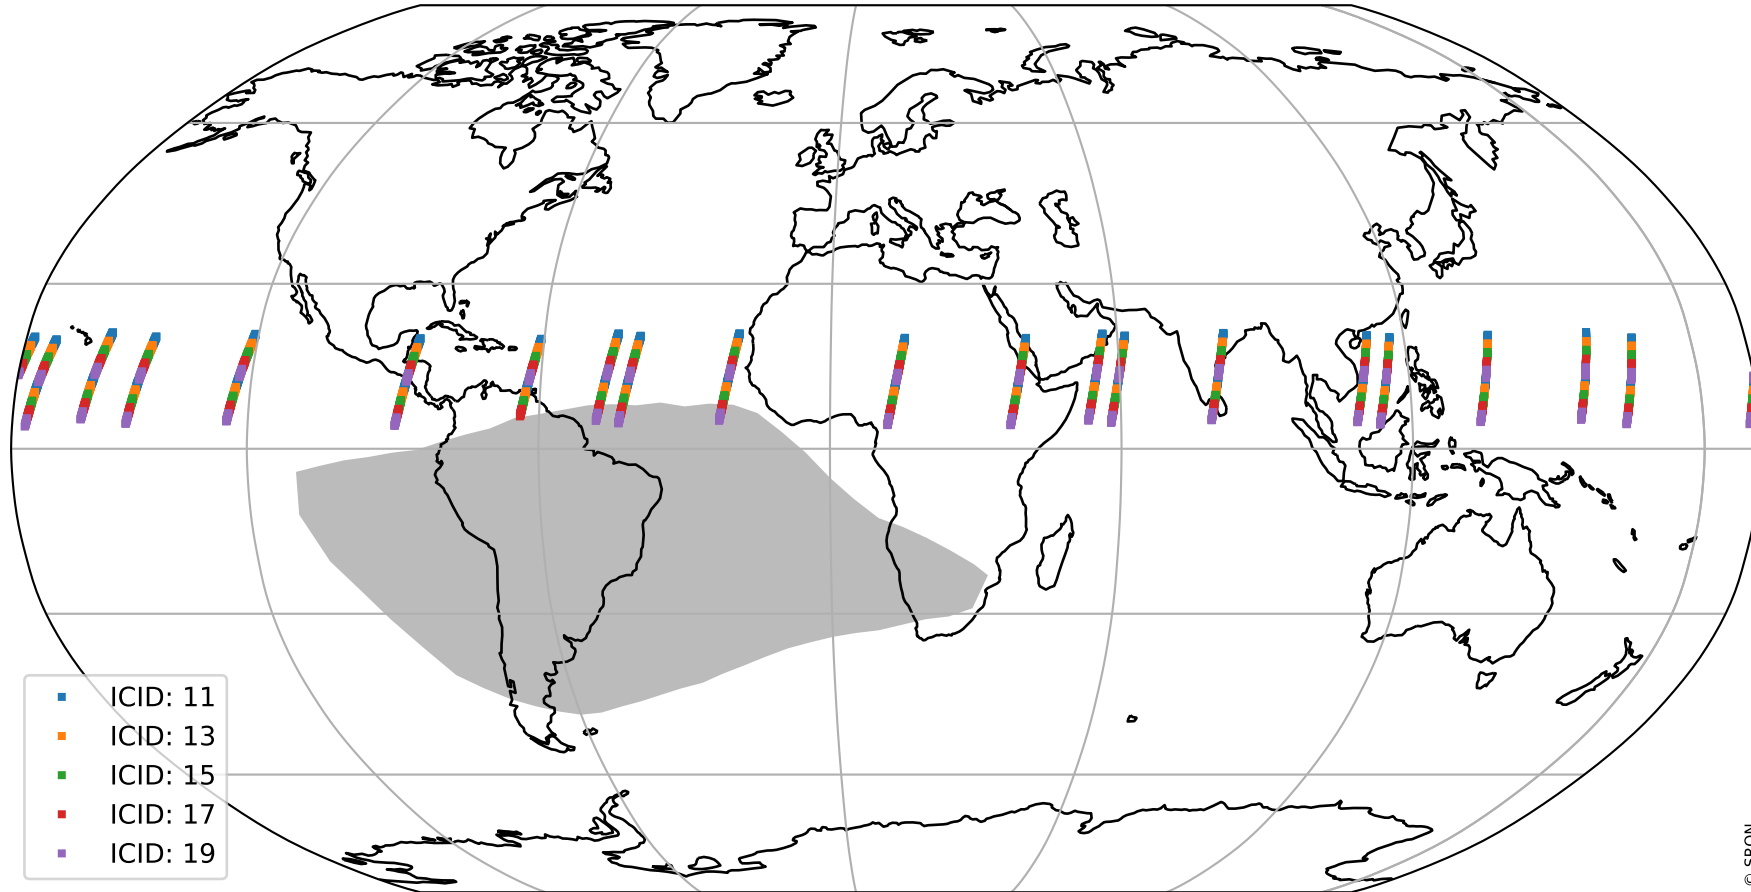

# Tropomi SWIR offset (official)

orbits : 20 in [12442, 12487]  
coverage : 2020-03-08 / 2020-03-11  
median : 26.806  $\mu\text{V}$   
spread : 13.66  $\mu\text{V}$   
created : 2023-08-21T14:39:00

# Tropomi SWIR offset (official)

orbits : 20 in [12442, 12487]  
coverage : 2020-03-08 / 2020-03-11  
median : -0.15219 mV  
spread : 0.36205 mV  
created : 2023-08-21T14:39:00

value compared with SWIR offset CKD

# Tropomi SWIR offset (official) ground-tracks of Sentinel-5P

orbits : 20 in [12442, 12487]  
coverage : 2020-03-08 / 2020-03-11  
created : 2023-08-21T14:39:01

# Tropomi SWIR offset (official)

orbits : [2827, 12487]  
coverage : 2018-04-30 / 2020-03-11  
created : 2023-08-21T14:39:01