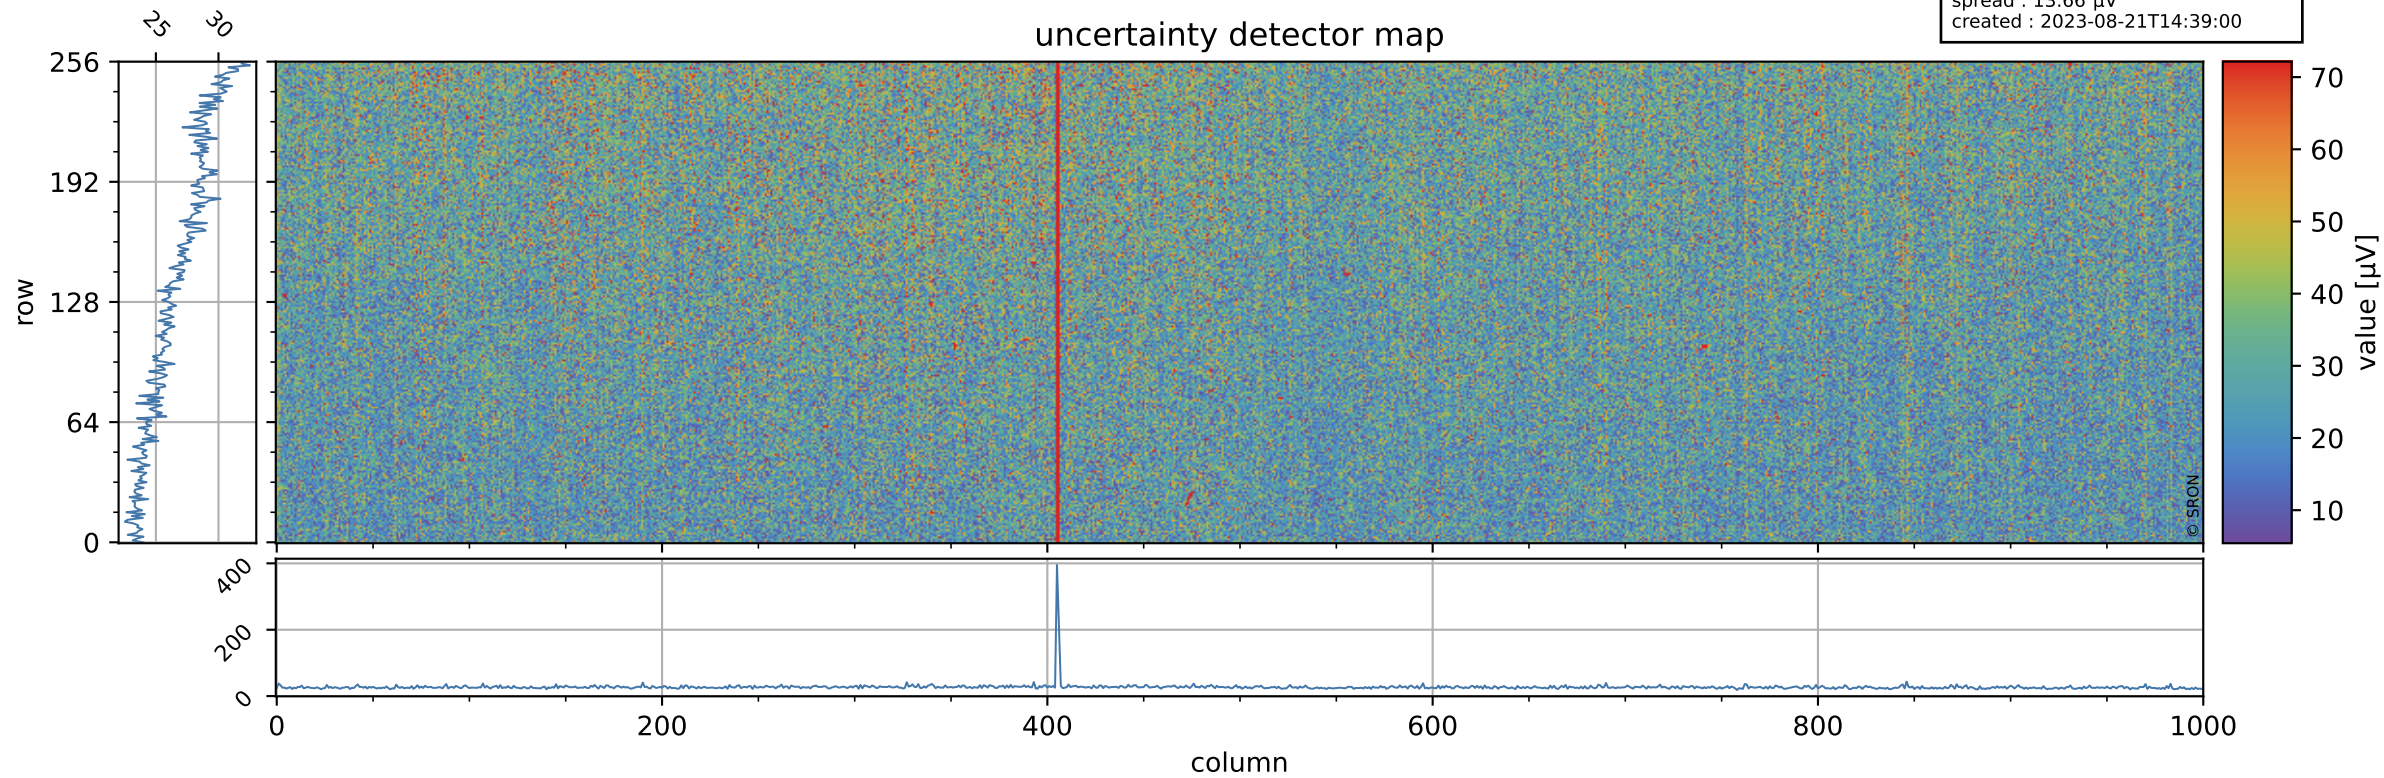

# Tropomi SWIR offset (official)

orbits : 20 in [12442, 12487]  
coverage : 2020-03-08 / 2020-03-11  
median : 0.52587 V  
spread : 0.035914 V  
created : 2023-08-21T14:39:00

## value detector map

# Tropomi SWIR offset (official)

orbits : 20 in [12442, 12487]  
coverage : 2020-03-08 / 2020-03-11  
median : 26.806  $\mu\text{V}$   
spread : 13.66  $\mu\text{V}$   
created : 2023-08-21T14:39:00

# Tropomi SWIR offset (official) ground-tracks of Sentinel-5P

orbits : 20 in [12442, 12487]  
coverage : 2020-03-08 / 2020-03-11  
created : 2023-08-21T14:39:01