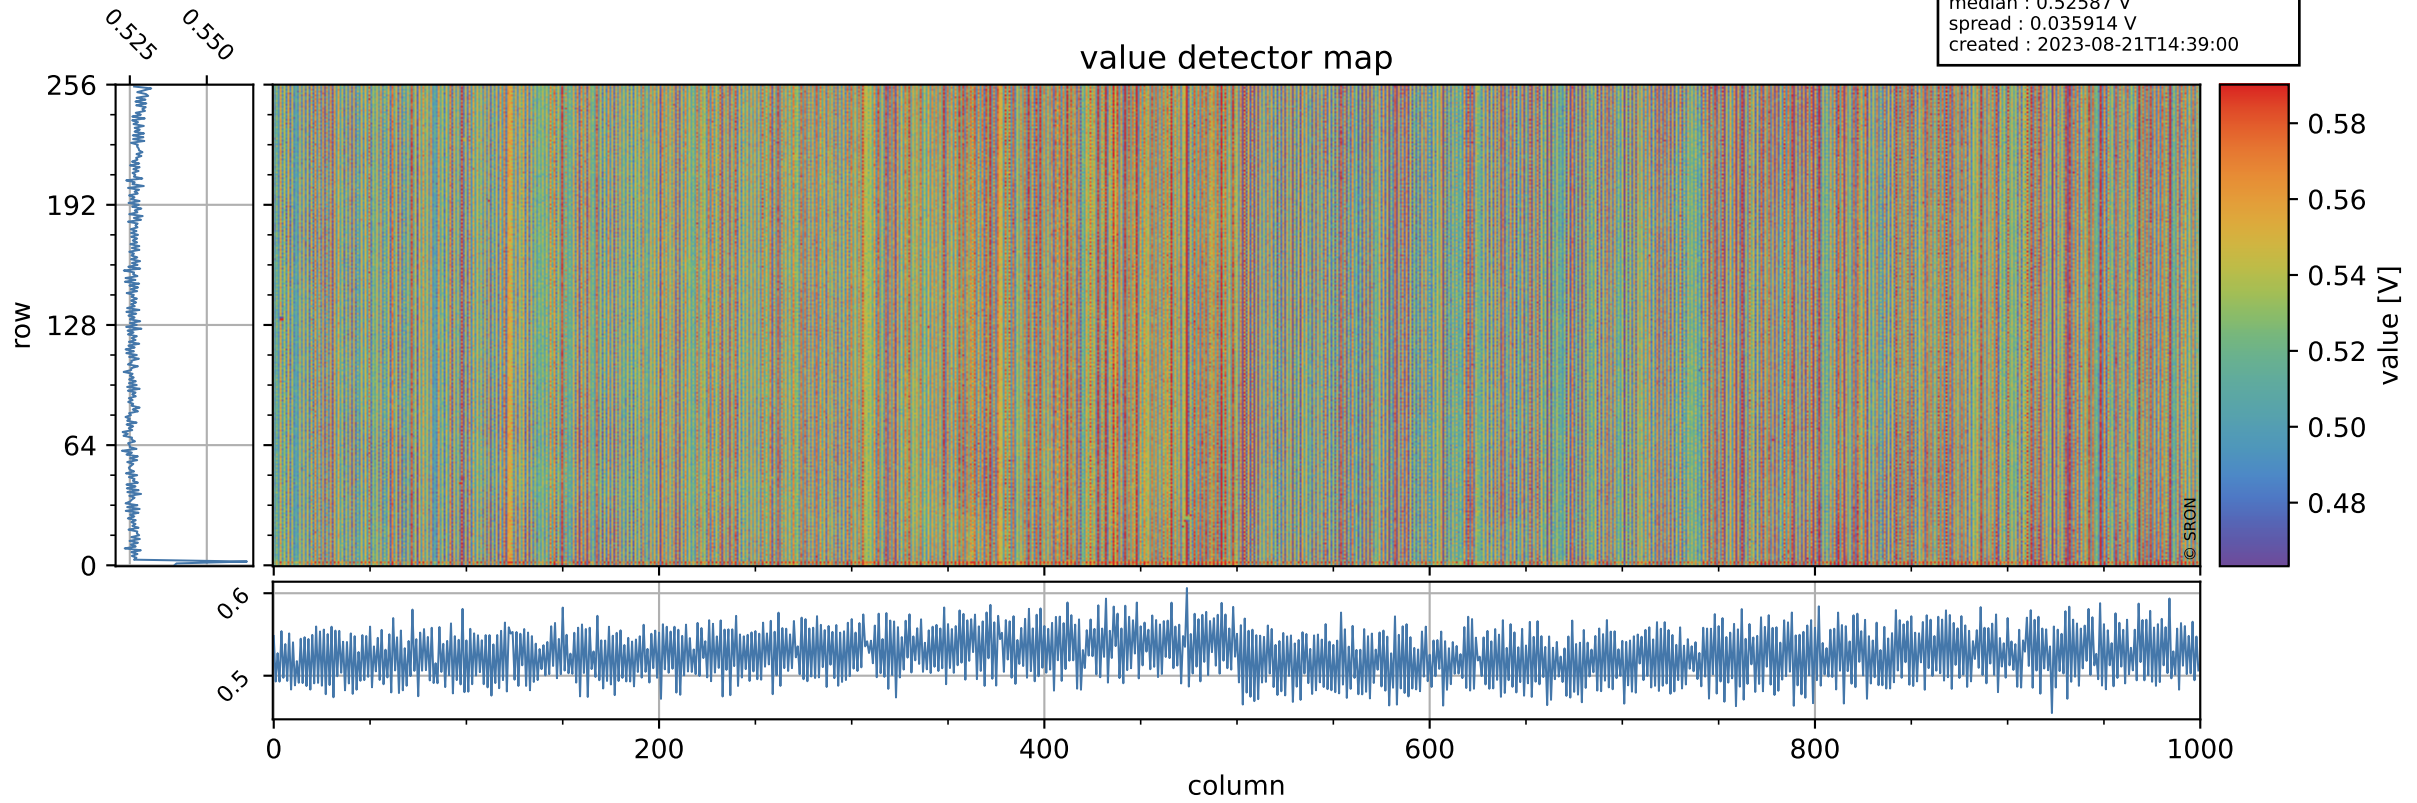

# Tropomi SWIR offset (official)

orbits : 20 in [12442, 12487]  
coverage : 2020-03-08 / 2020-03-11  
median : 0.52587 V  
spread : 0.035914 V  
created : 2023-08-21T14:39:00

## value detector map

# Tropomi SWIR offset (official)

orbits : 20 in [12442, 12487]  
coverage : 2020-03-08 / 2020-03-11  
median : 26.806  $\mu\text{V}$   
spread : 13.66  $\mu\text{V}$   
created : 2023-08-21T14:39:00

# Tropomi SWIR offset (official) ground-tracks of Sentinel-5P

orbits : 20 in [12442, 12487]  
coverage : 2020-03-08 / 2020-03-11  
created : 2023-08-21T14:39:01