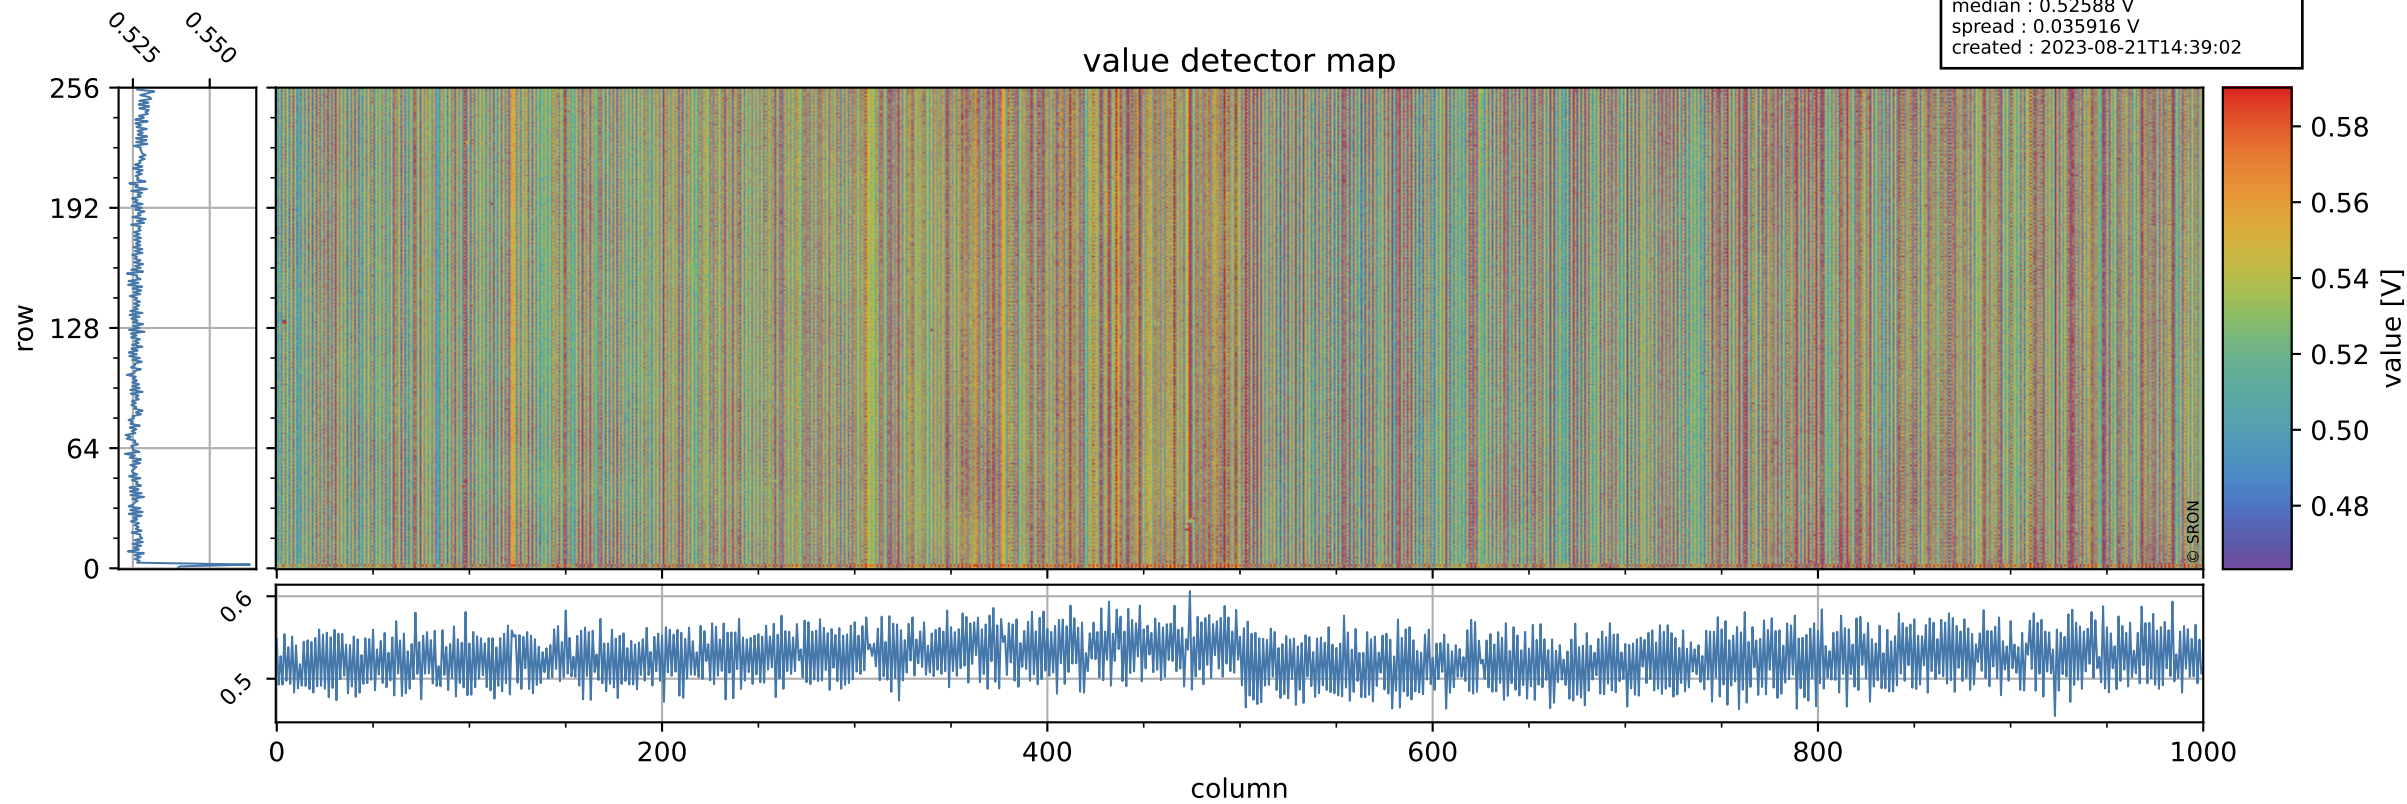

Tropomi SWIR offset (official)

orbits : 19 in [12457, 12502]
coverage : 2020-03-09 / 2020-03-12
median : 0.52588 V
spread : 0.035916 V
created : 2023-08-21T14:39:02

value detector map

Tropomi SWIR offset (official)

orbits : 19 in [12457, 12502]
coverage : 2020-03-09 / 2020-03-12
median : 26.598 μV
spread : 13.471 μV
created : 2023-08-21T14:39:02

Tropomi SWIR offset (official)

orbits : 19 in [12457, 12502]
coverage : 2020-03-09 / 2020-03-12
median : -0.14315 mV
spread : 0.36504 mV
created : 2023-08-21T14:39:03

value compared with SWIR offset CKD

Tropomi SWIR offset (official) ground-tracks of Sentinel-5P

orbits : 19 in [12457, 12502]
coverage : 2020-03-09 / 2020-03-12
created : 2023-08-21T14:39:03

Tropomi SWIR offset (official)

orbits : [2827, 12502]
coverage : 2018-04-30 / 2020-03-12
created : 2023-08-21T14:39:04

trend of detector median & temperatures