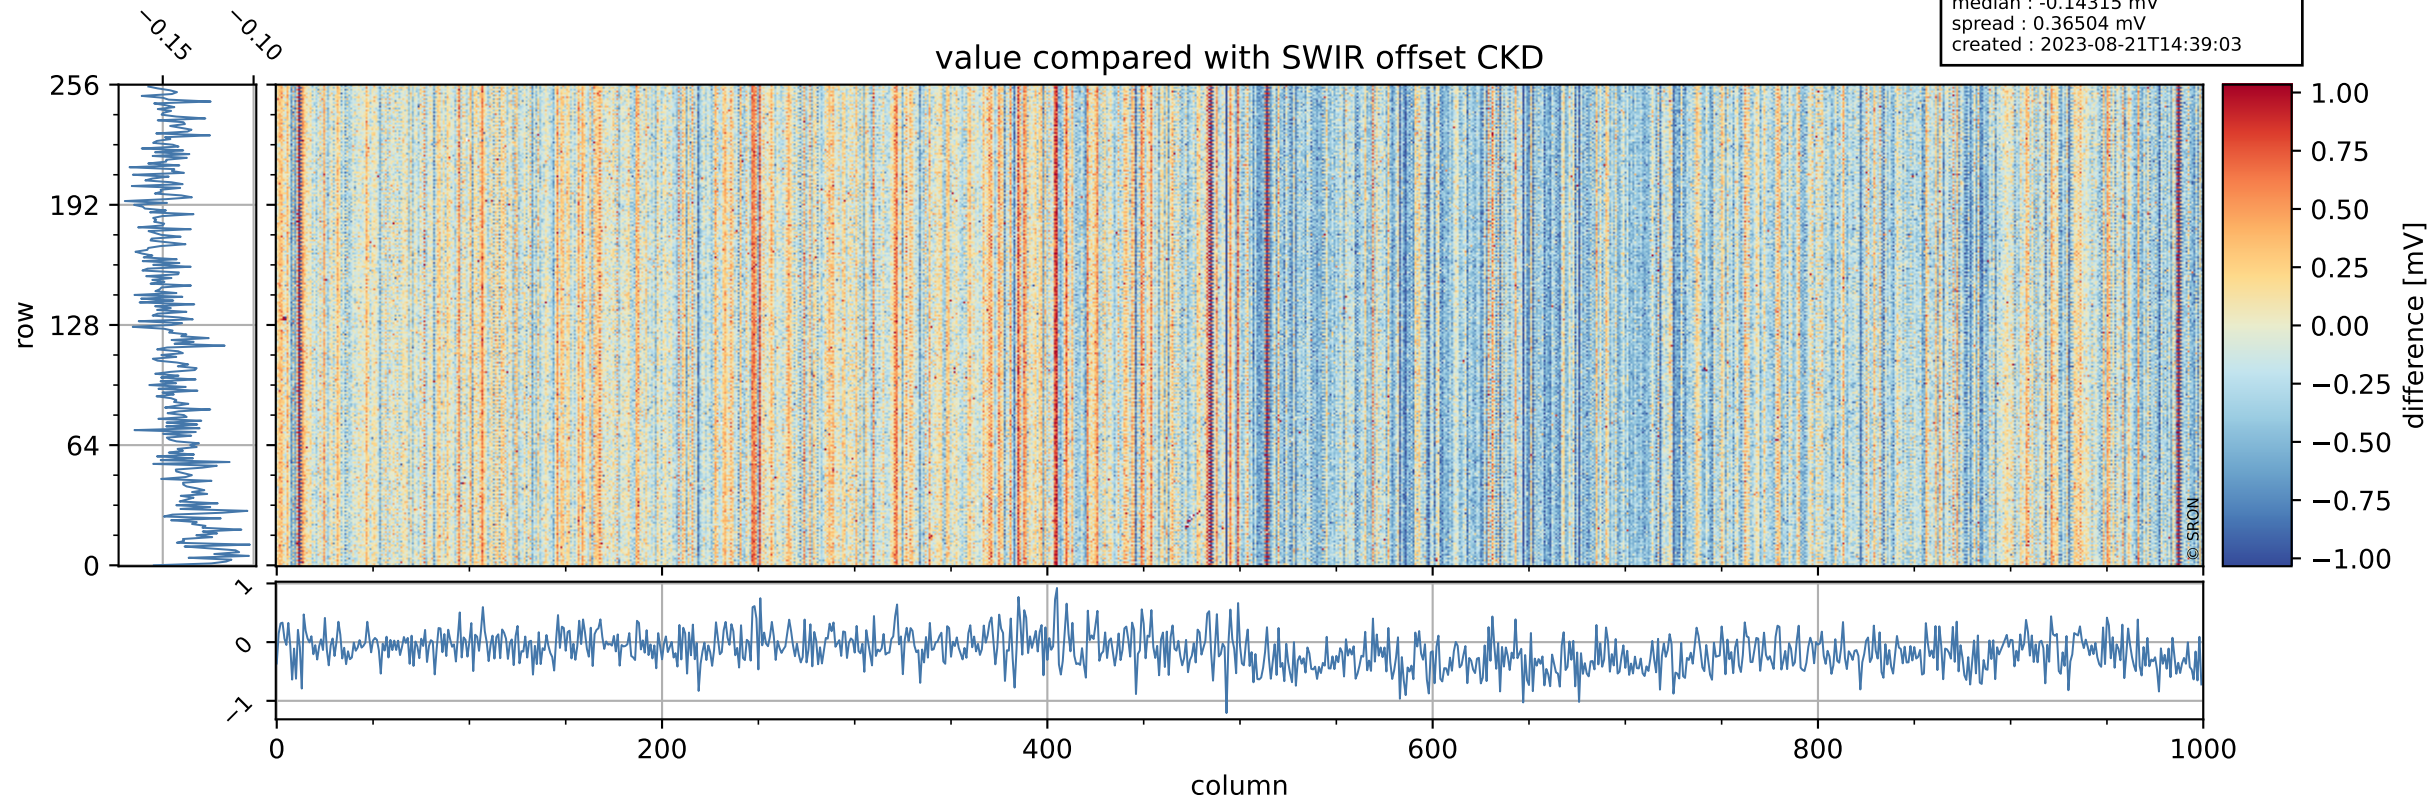

Tropomi SWIR offset (official)

orbits : 19 in [12457, 12502]
coverage : 2020-03-09 / 2020-03-12
median : 0.52588 V
spread : 0.035916 V
created : 2023-08-21T14:39:02

value detector map

Tropomi SWIR offset (official)

orbits : 19 in [12457, 12502]
coverage : 2020-03-09 / 2020-03-12
median : 26.598 μV
spread : 13.471 μV
created : 2023-08-21T14:39:02

Tropomi SWIR offset (official)

orbits : 19 in [12457, 12502]
coverage : 2020-03-09 / 2020-03-12
median : -0.14315 mV
spread : 0.36504 mV
created : 2023-08-21T14:39:03

value compared with SWIR offset CKD

Tropomi SWIR offset (official) ground-tracks of Sentinel-5P

orbits : 19 in [12457, 12502]
coverage : 2020-03-09 / 2020-03-12
created : 2023-08-21T14:39:03

Tropomi SWIR offset (official)

orbits : [2827, 12502]
coverage : 2018-04-30 / 2020-03-12
created : 2023-08-21T14:39:04

trend of detector median & temperatures