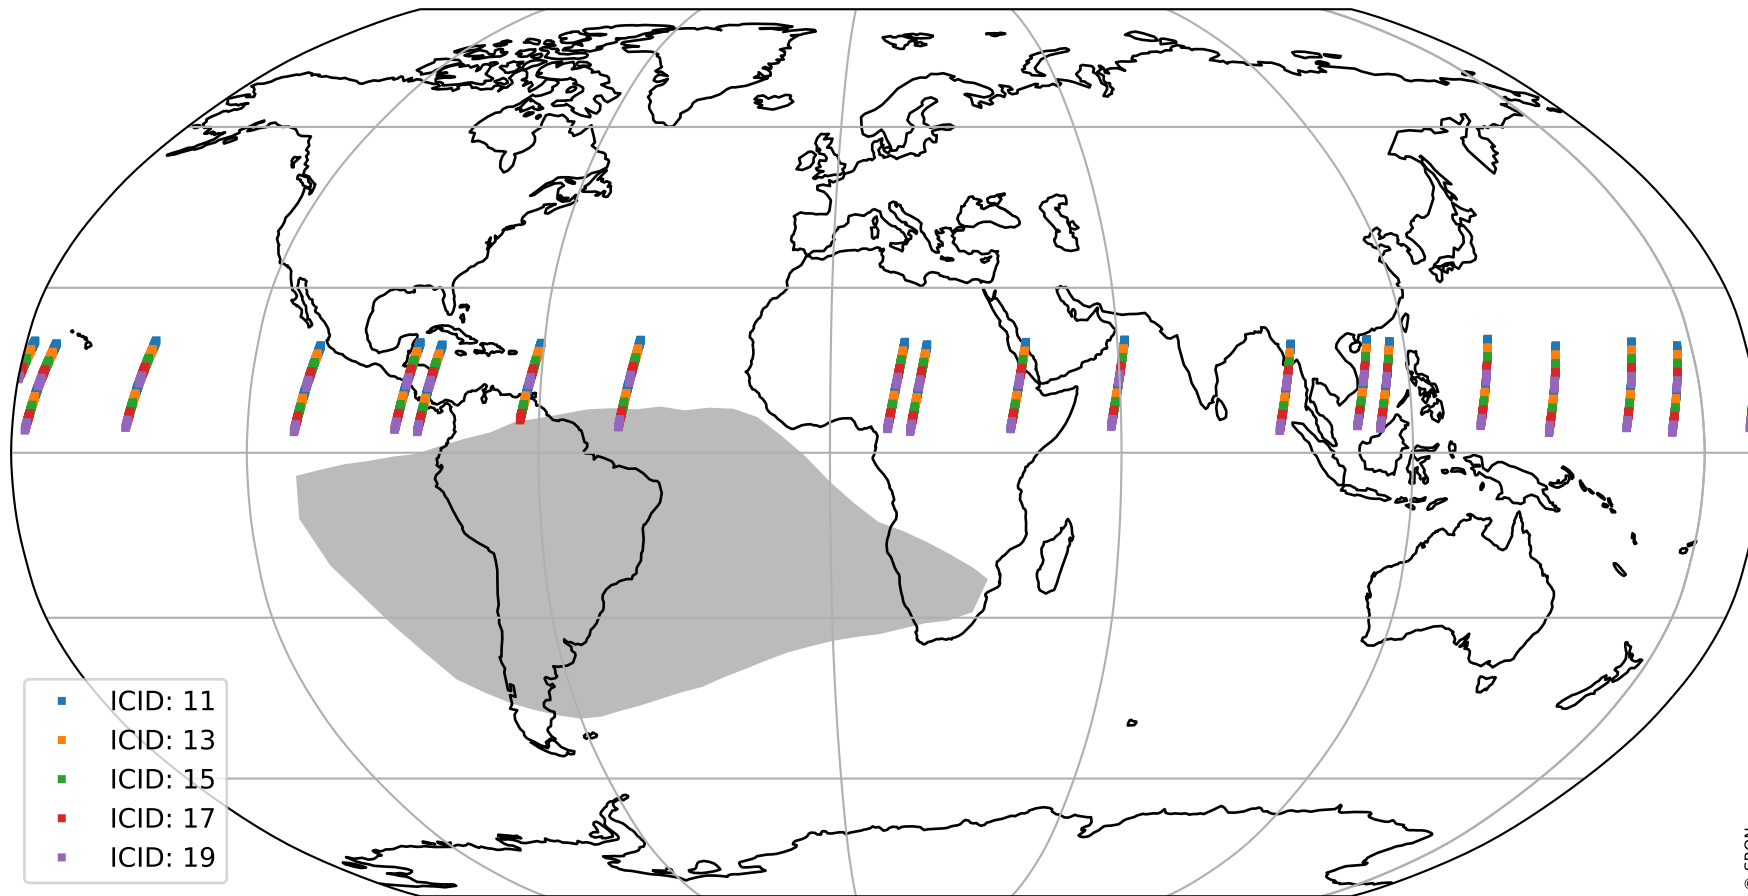

Tropomi SWIR offset (official)

orbits : 19 in [12457, 12502]
coverage : 2020-03-09 / 2020-03-12
median : 0.52588 V
spread : 0.035916 V
created : 2023-08-21T14:39:02

value detector map

Tropomi SWIR offset (official)

orbits : 19 in [12457, 12502]
coverage : 2020-03-09 / 2020-03-12
median : 26.598 μV
spread : 13.471 μV
created : 2023-08-21T14:39:02

Tropomi SWIR offset (official)

orbits : 19 in [12457, 12502]
coverage : 2020-03-09 / 2020-03-12
median : -0.14315 mV
spread : 0.36504 mV
created : 2023-08-21T14:39:03

value compared with SWIR offset CKD

Tropomi SWIR offset (official) ground-tracks of Sentinel-5P

orbits : 19 in [12457, 12502]
coverage : 2020-03-09 / 2020-03-12
created : 2023-08-21T14:39:03

Tropomi SWIR offset (official)

orbits : [2827, 12502]
coverage : 2018-04-30 / 2020-03-12
created : 2023-08-21T14:39:04

trend of detector median & temperatures