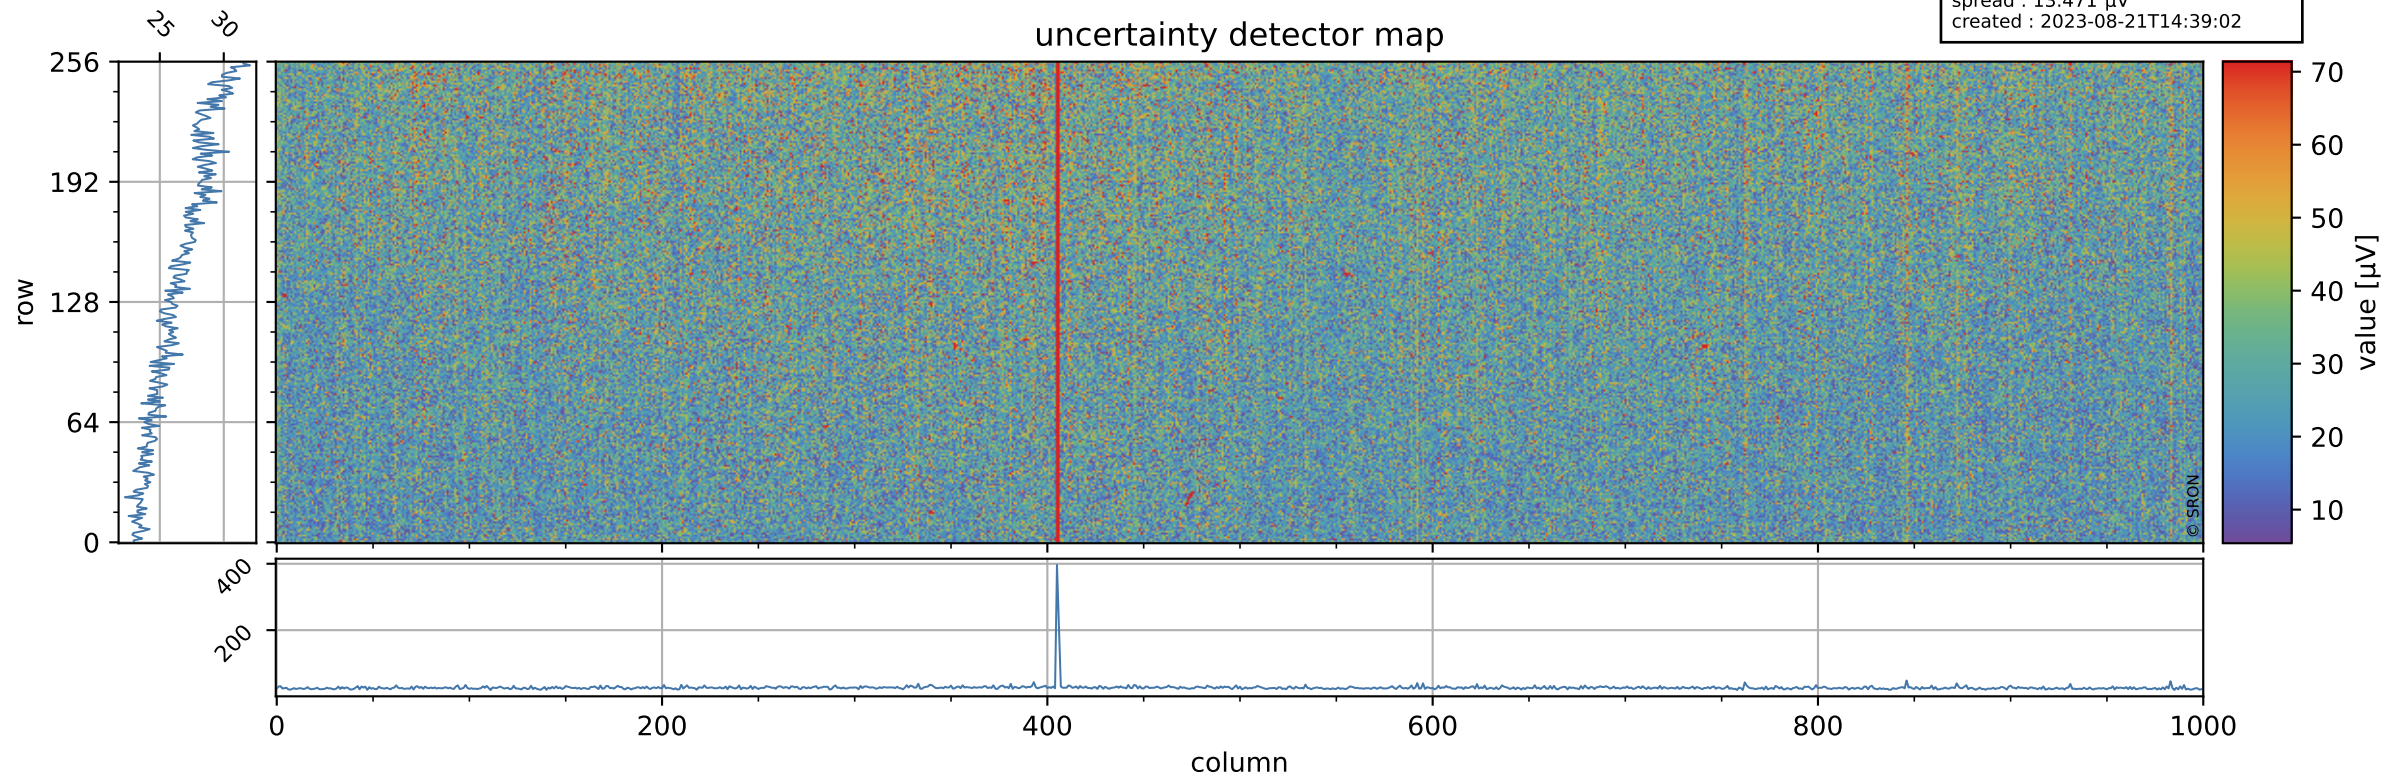

Tropomi SWIR offset (official)

orbits : 19 in [12457, 12502]
coverage : 2020-03-09 / 2020-03-12
median : 0.52588 V
spread : 0.035916 V
created : 2023-08-21T14:39:02

value detector map

Tropomi SWIR offset (official)

orbits : 19 in [12457, 12502]
coverage : 2020-03-09 / 2020-03-12
median : 26.598 μV
spread : 13.471 μV
created : 2023-08-21T14:39:02

Tropomi SWIR offset (official)

orbits : 19 in [12457, 12502]
coverage : 2020-03-09 / 2020-03-12
median : -0.14315 mV
spread : 0.36504 mV
created : 2023-08-21T14:39:03

value compared with SWIR offset CKD

Tropomi SWIR offset (official) ground-tracks of Sentinel-5P

orbits : 19 in [12457, 12502]
coverage : 2020-03-09 / 2020-03-12
created : 2023-08-21T14:39:03

Tropomi SWIR offset (official)

orbits : [2827, 12502]
coverage : 2018-04-30 / 2020-03-12
created : 2023-08-21T14:39:04

trend of detector median & temperatures