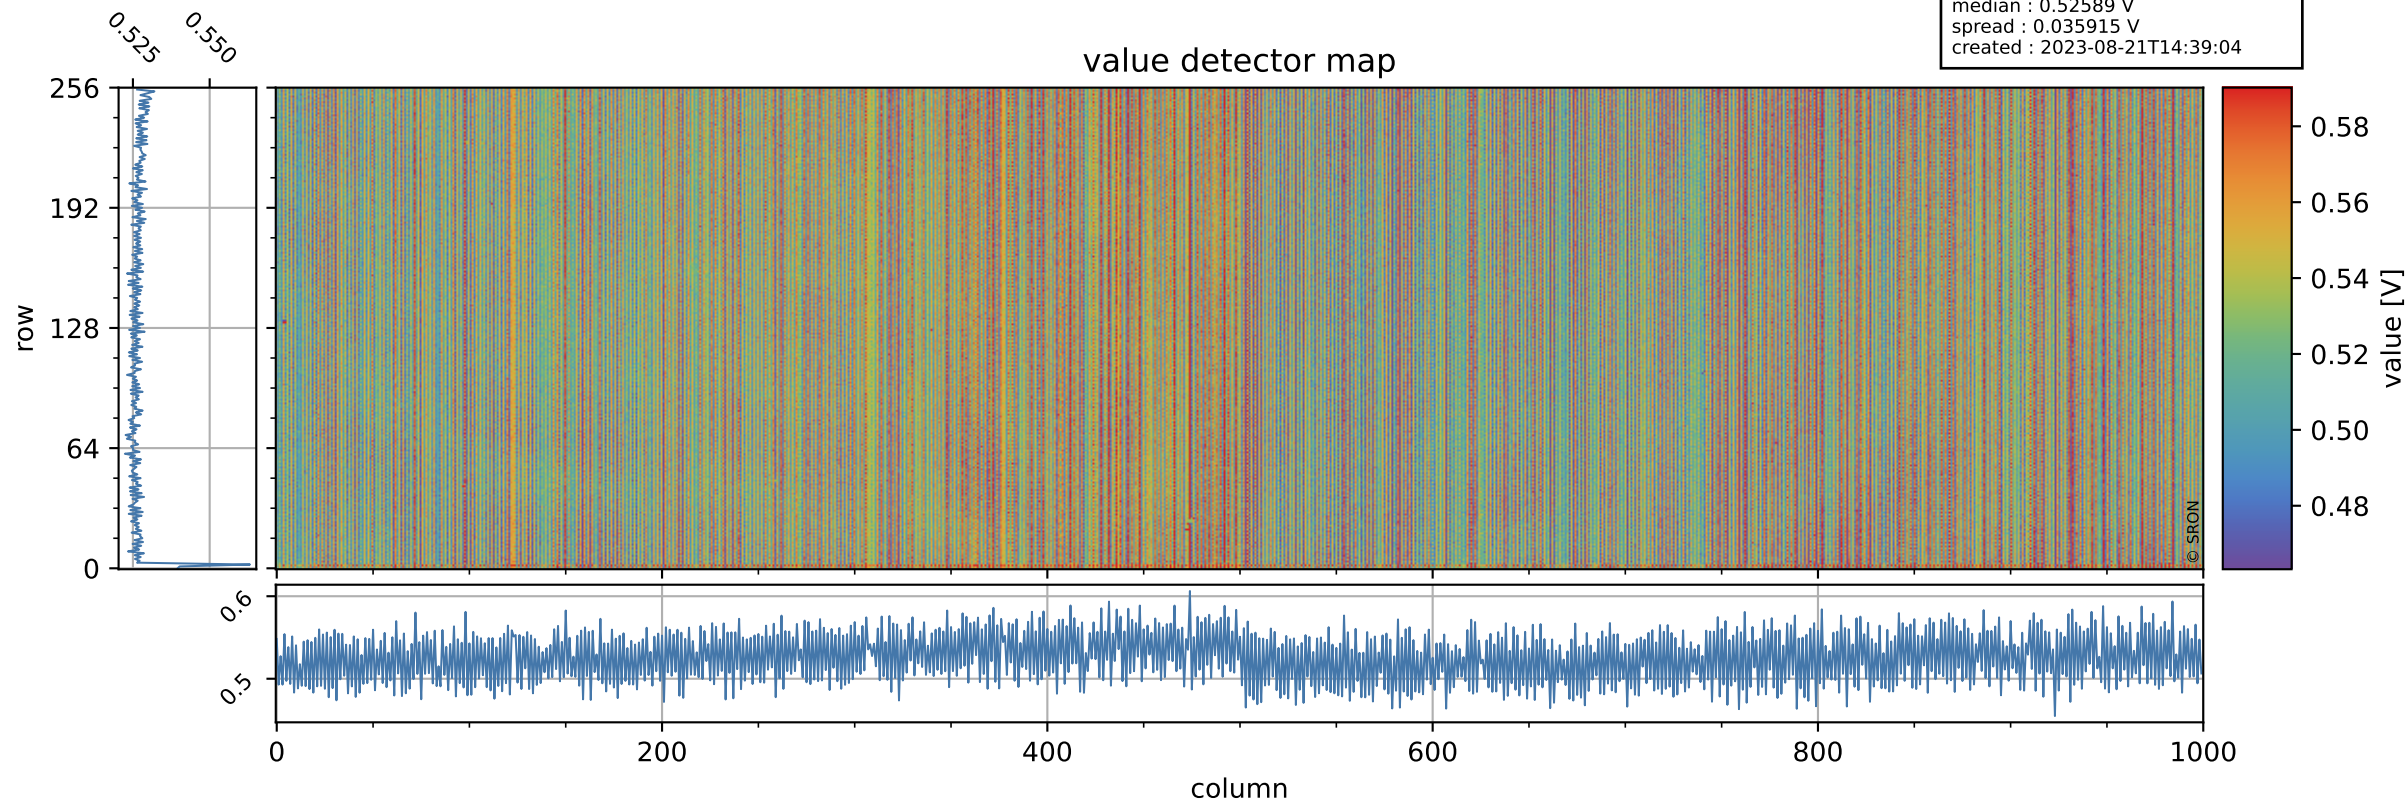

Tropomi SWIR offset (official)

orbits : 20 in [12472, 12517]
coverage : 2020-03-10 / 2020-03-13
median : 0.52589 V
spread : 0.035915 V
created : 2023-08-21T14:39:04

value detector map

Tropomi SWIR offset (official)

orbits : 20 in [12472, 12517]
coverage : 2020-03-10 / 2020-03-13
median : 26.9 μV
spread : 13.685 μV
created : 2023-08-21T14:39:05

Tropomi SWIR offset (official)

orbits : 20 in [12472, 12517]
coverage : 2020-03-10 / 2020-03-13
median : -0.12858 mV
spread : 0.36321 mV
created : 2023-08-21T14:39:05

value compared with SWIR offset CKD

Tropomi SWIR offset (official) ground-tracks of Sentinel-5P

orbits : 20 in [12472, 12517]
coverage : 2020-03-10 / 2020-03-13
created : 2023-08-21T14:39:06

Tropomi SWIR offset (official)

orbits : [2827, 12517]
coverage : 2018-04-30 / 2020-03-13
created : 2023-08-21T14:39:06

trend of detector median & temperatures