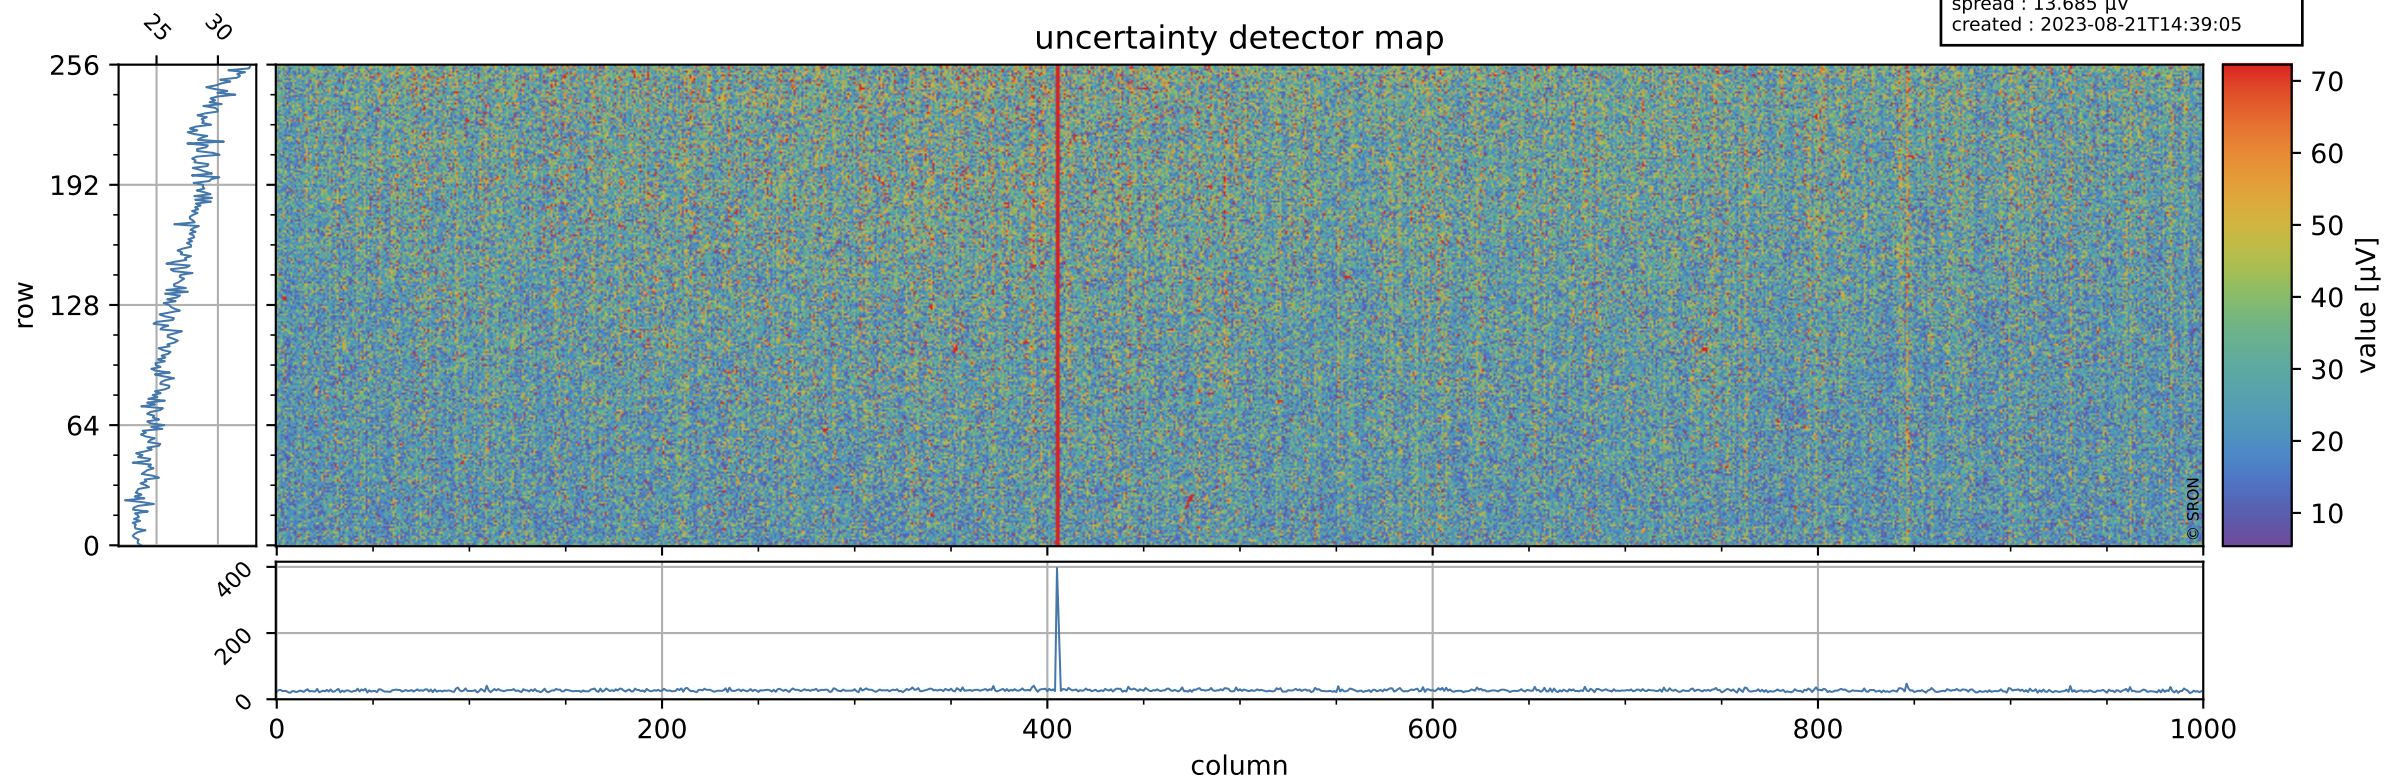

Tropomi SWIR offset (official)

orbits : 20 in [12472, 12517]
coverage : 2020-03-10 / 2020-03-13
median : 0.52589 V
spread : 0.035915 V
created : 2023-08-21T14:39:04

value detector map

Tropomi SWIR offset (official)

orbits : 20 in [12472, 12517]
coverage : 2020-03-10 / 2020-03-13
median : 26.9 μV
spread : 13.685 μV
created : 2023-08-21T14:39:05

Tropomi SWIR offset (official)

orbits : 20 in [12472, 12517]
coverage : 2020-03-10 / 2020-03-13
median : -0.12858 mV
spread : 0.36321 mV
created : 2023-08-21T14:39:05

value compared with SWIR offset CKD

Tropomi SWIR offset (official) ground-tracks of Sentinel-5P

orbits : 20 in [12472, 12517]
coverage : 2020-03-10 / 2020-03-13
created : 2023-08-21T14:39:06

Tropomi SWIR offset (official)

orbits : [2827, 12517]
coverage : 2018-04-30 / 2020-03-13
created : 2023-08-21T14:39:06

trend of detector median & temperatures