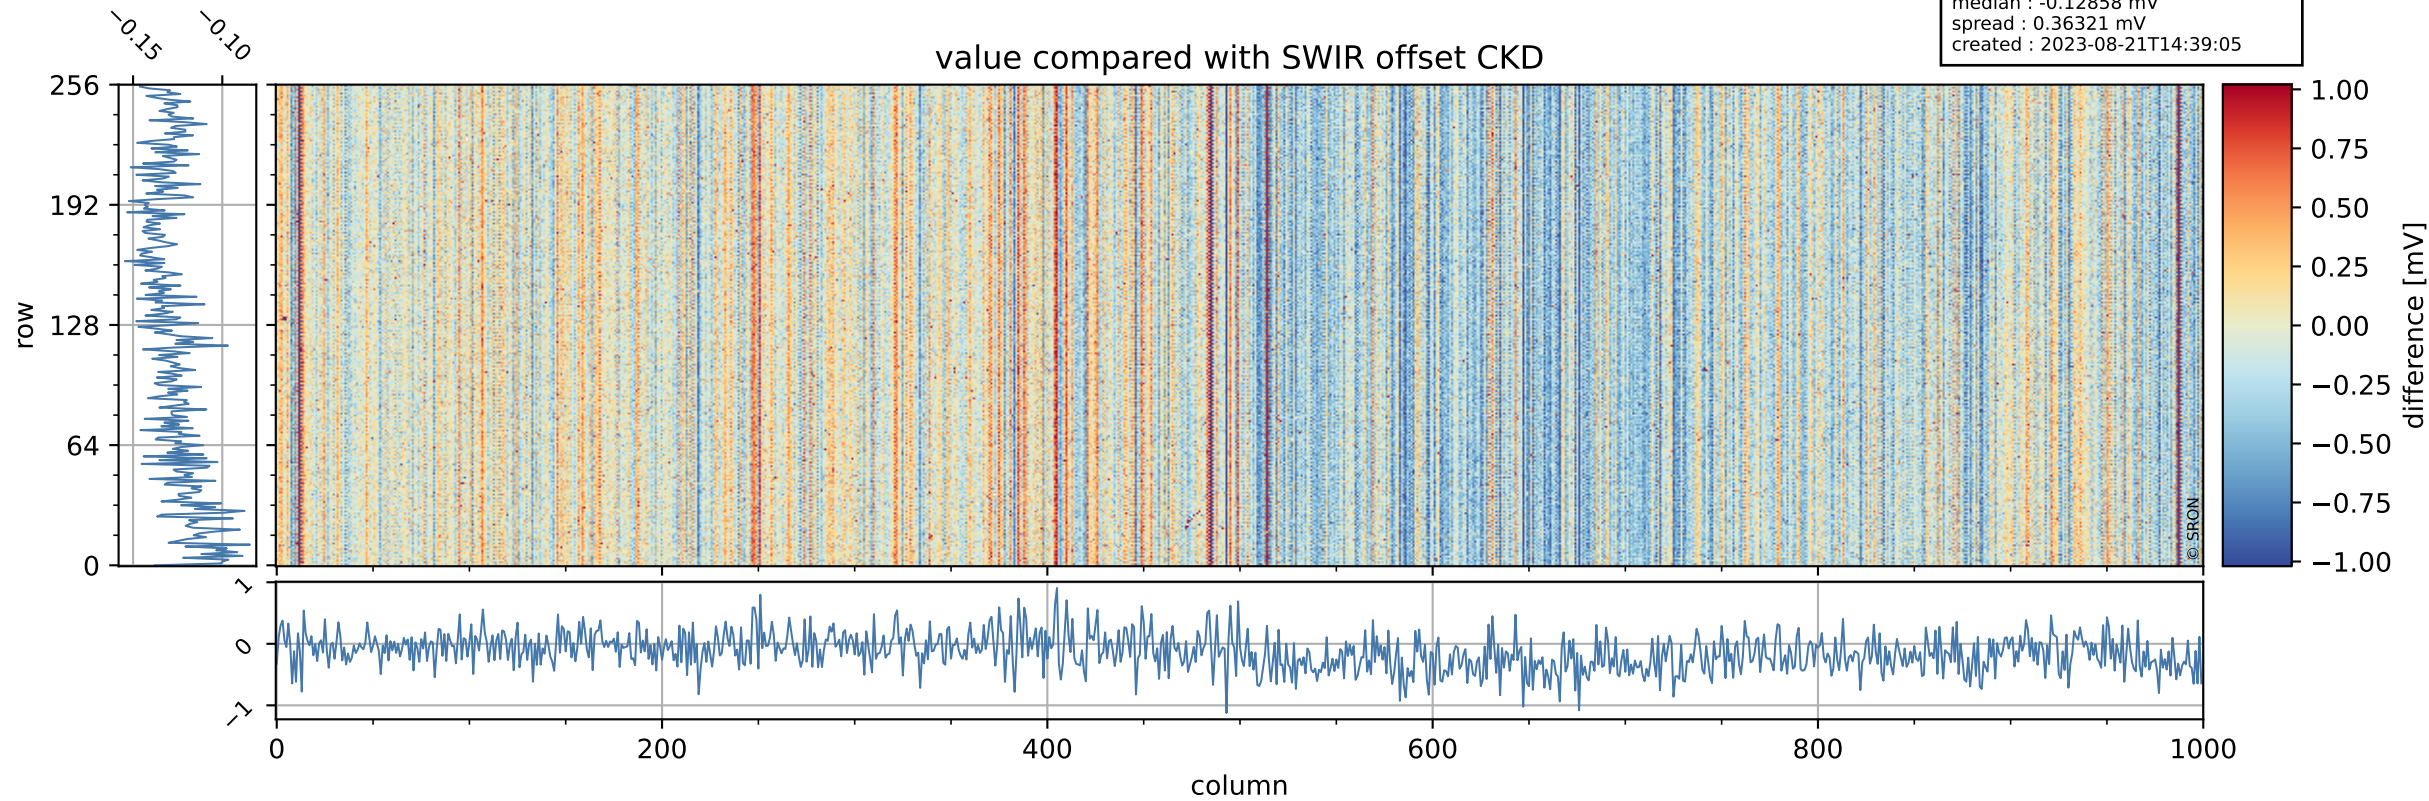

Tropomi SWIR offset (official)

orbits : 20 in [12472, 12517]
coverage : 2020-03-10 / 2020-03-13
median : 0.52589 V
spread : 0.035915 V
created : 2023-08-21T14:39:04

value detector map

Tropomi SWIR offset (official)

orbits : 20 in [12472, 12517]
coverage : 2020-03-10 / 2020-03-13
median : 26.9 μV
spread : 13.685 μV
created : 2023-08-21T14:39:05

Tropomi SWIR offset (official)

orbits : 20 in [12472, 12517]
coverage : 2020-03-10 / 2020-03-13
median : -0.12858 mV
spread : 0.36321 mV
created : 2023-08-21T14:39:05

value compared with SWIR offset CKD

Tropomi SWIR offset (official) ground-tracks of Sentinel-5P

orbits : 20 in [12472, 12517]
coverage : 2020-03-10 / 2020-03-13
created : 2023-08-21T14:39:06

Tropomi SWIR offset (official)

orbits : [2827, 12517]
coverage : 2018-04-30 / 2020-03-13
created : 2023-08-21T14:39:06

trend of detector median & temperatures