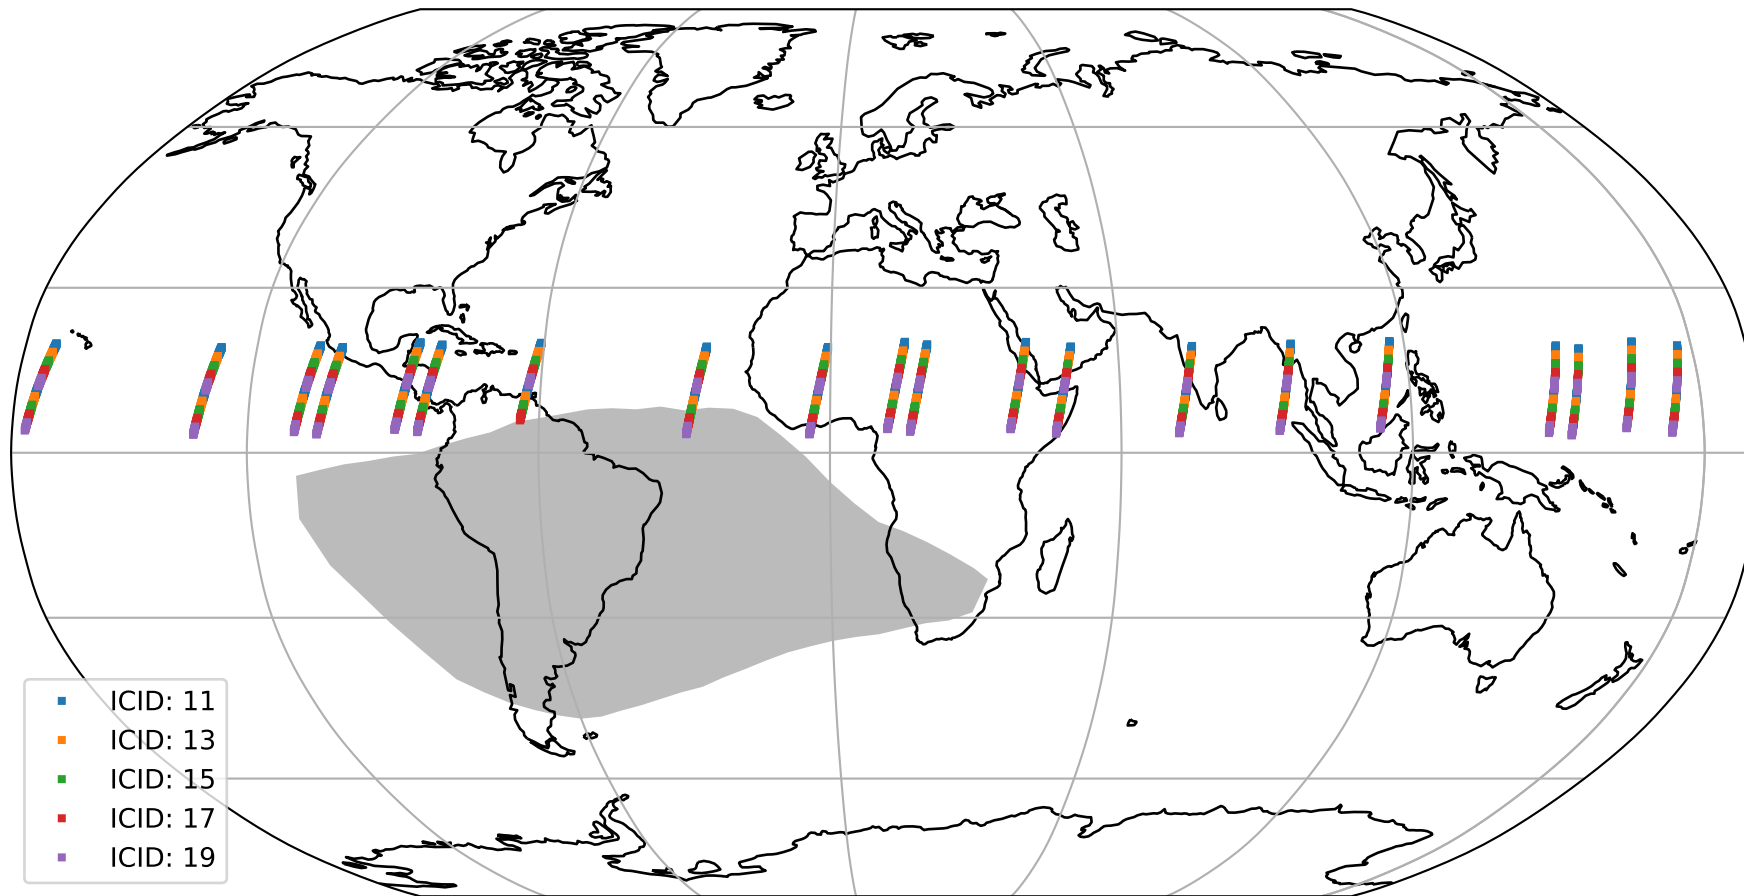

Tropomi SWIR offset (official)

orbits : 20 in [12472, 12517]
coverage : 2020-03-10 / 2020-03-13
median : 0.52589 V
spread : 0.035915 V
created : 2023-08-21T14:39:04

value detector map

Tropomi SWIR offset (official)

orbits : 20 in [12472, 12517]
coverage : 2020-03-10 / 2020-03-13
median : 26.9 μV
spread : 13.685 μV
created : 2023-08-21T14:39:05

Tropomi SWIR offset (official)

orbits : 20 in [12472, 12517]
coverage : 2020-03-10 / 2020-03-13
median : -0.12858 mV
spread : 0.36321 mV
created : 2023-08-21T14:39:05

value compared with SWIR offset CKD

Tropomi SWIR offset (official) ground-tracks of Sentinel-5P

orbits : 20 in [12472, 12517]
coverage : 2020-03-10 / 2020-03-13
created : 2023-08-21T14:39:06

Tropomi SWIR offset (official)

orbits : [2827, 12517]
coverage : 2018-04-30 / 2020-03-13
created : 2023-08-21T14:39:06

trend of detector median & temperatures