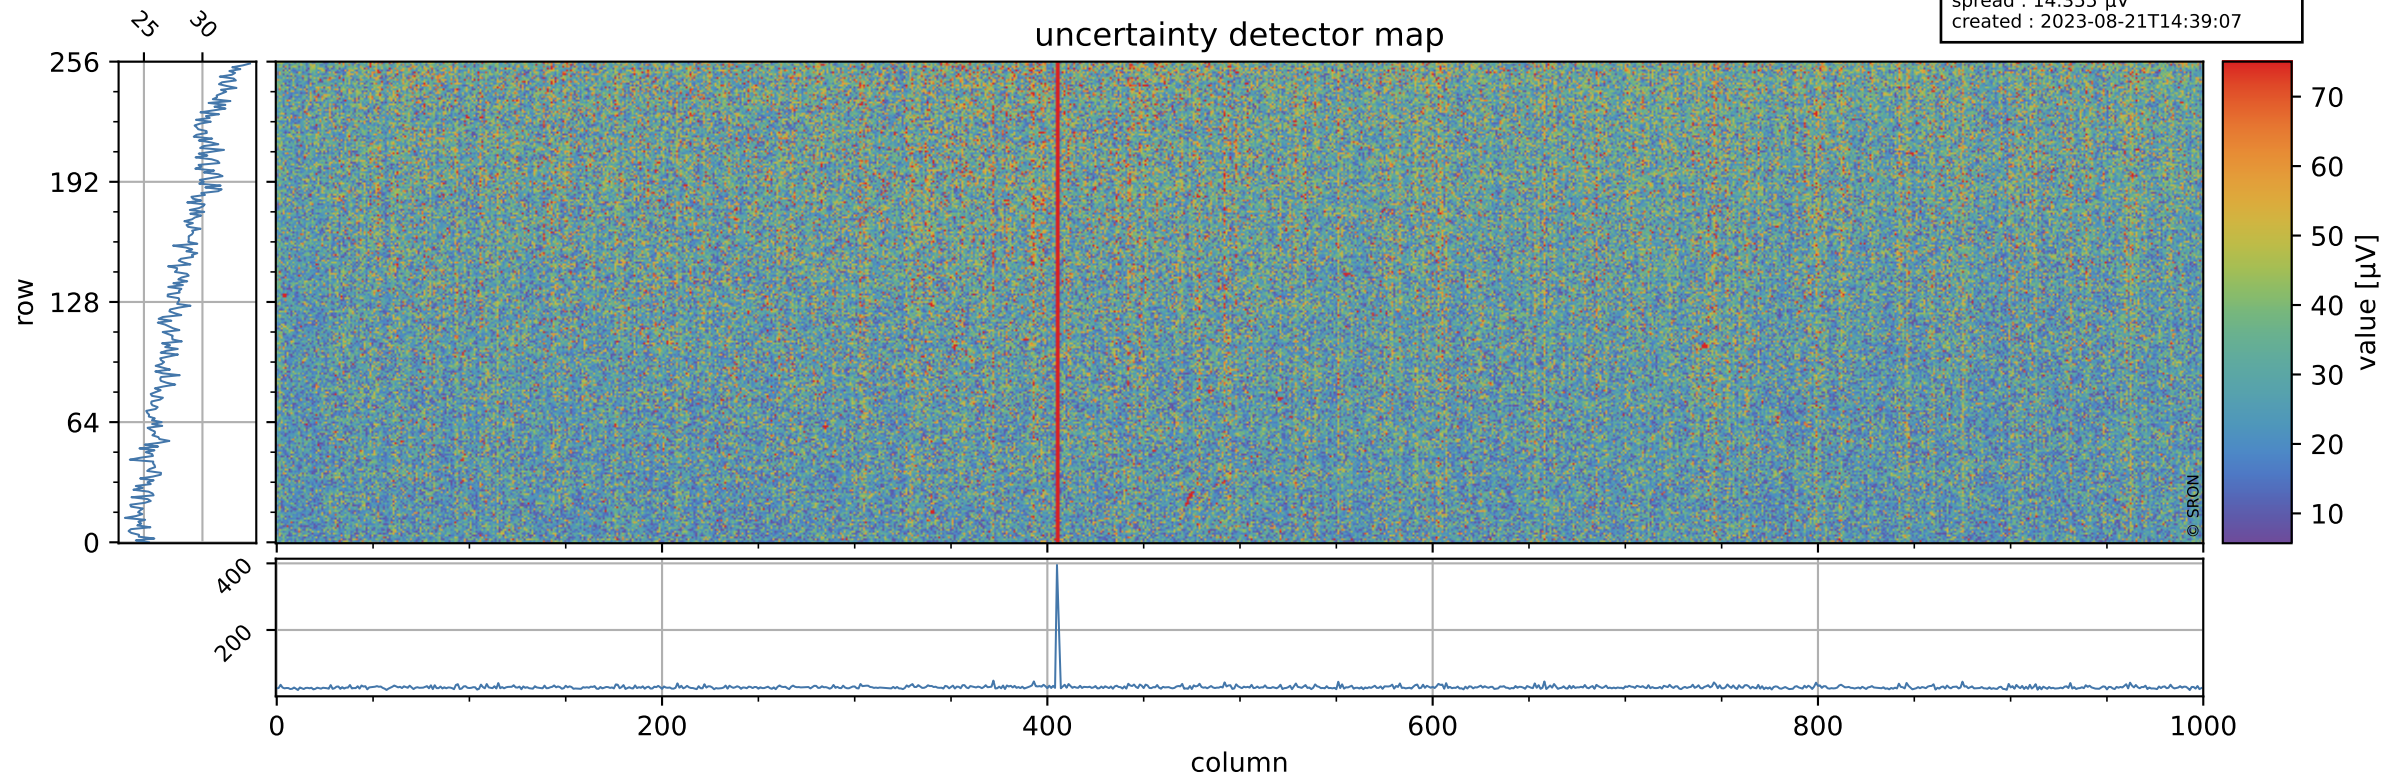

Tropomi SWIR offset (official)

orbits : 19 in [12487, 12532]
coverage : 2020-03-11 / 2020-03-14
median : 0.5259 V
spread : 0.035916 V
created : 2023-08-21T14:39:07

value detector map

Tropomi SWIR offset (official)

orbits : 19 in [12487, 12532]
coverage : 2020-03-11 / 2020-03-14
median : 28.325 μV
spread : 14.355 μV
created : 2023-08-21T14:39:07

Tropomi SWIR offset (official)

orbits : 19 in [12487, 12532]
coverage : 2020-03-11 / 2020-03-14
median : -0.12058 mV
spread : 0.36728 mV
created : 2023-08-21T14:39:08

value compared with SWIR offset CKD

Tropomi SWIR offset (official) ground-tracks of Sentinel-5P

orbits : 19 in [12487, 12532]
coverage : 2020-03-11 / 2020-03-14
created : 2023-08-21T14:39:08

Tropomi SWIR offset (official)

orbits : [2827, 12532]
coverage : 2018-04-30 / 2020-03-14
created : 2023-08-21T14:39:08

trend of detector median & temperatures