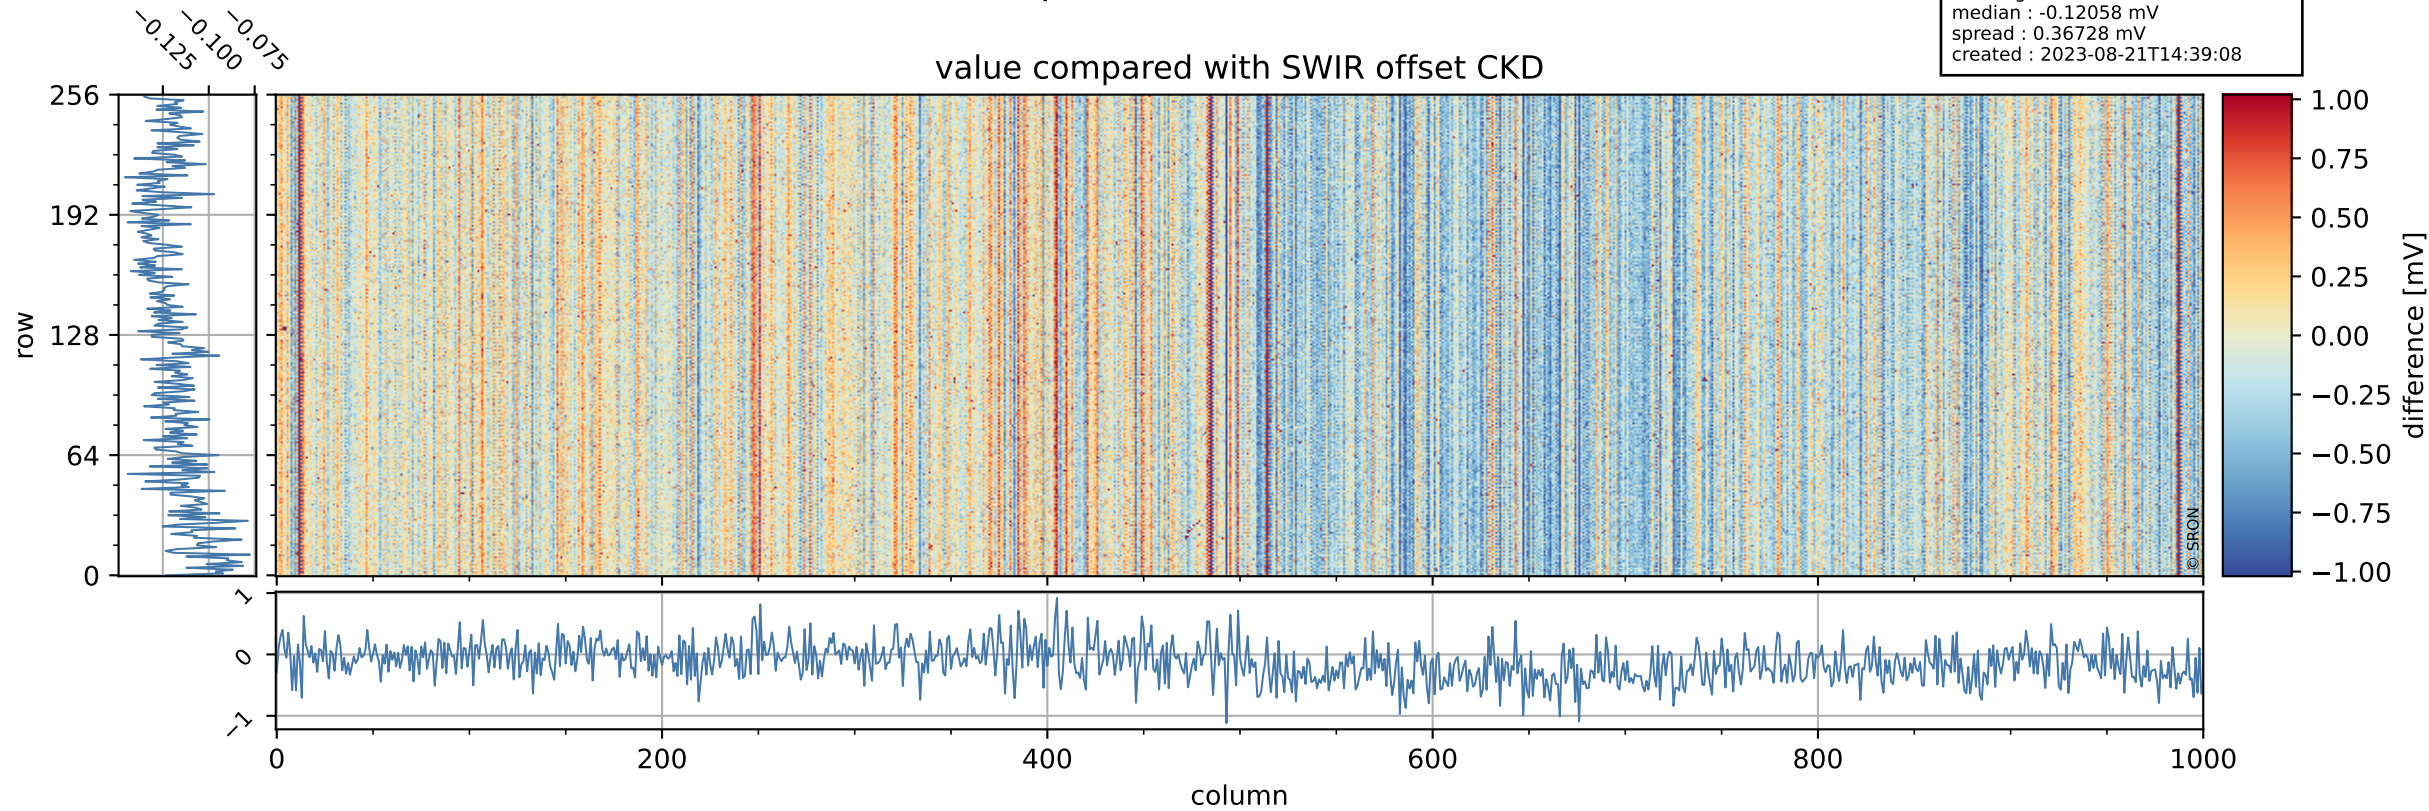

Tropomi SWIR offset (official)

orbits : 19 in [12487, 12532]
coverage : 2020-03-11 / 2020-03-14
median : 0.5259 V
spread : 0.035916 V
created : 2023-08-21T14:39:07

value detector map

Tropomi SWIR offset (official)

orbits : 19 in [12487, 12532]
coverage : 2020-03-11 / 2020-03-14
median : 28.325 μV
spread : 14.355 μV
created : 2023-08-21T14:39:07

Tropomi SWIR offset (official)

orbits : 19 in [12487, 12532]
coverage : 2020-03-11 / 2020-03-14
median : -0.12058 mV
spread : 0.36728 mV
created : 2023-08-21T14:39:08

value compared with SWIR offset CKD

Tropomi SWIR offset (official) ground-tracks of Sentinel-5P

orbits : 19 in [12487, 12532]
coverage : 2020-03-11 / 2020-03-14
created : 2023-08-21T14:39:08

Tropomi SWIR offset (official)

orbits : [2827, 12532]
coverage : 2018-04-30 / 2020-03-14
created : 2023-08-21T14:39:08

trend of detector median & temperatures