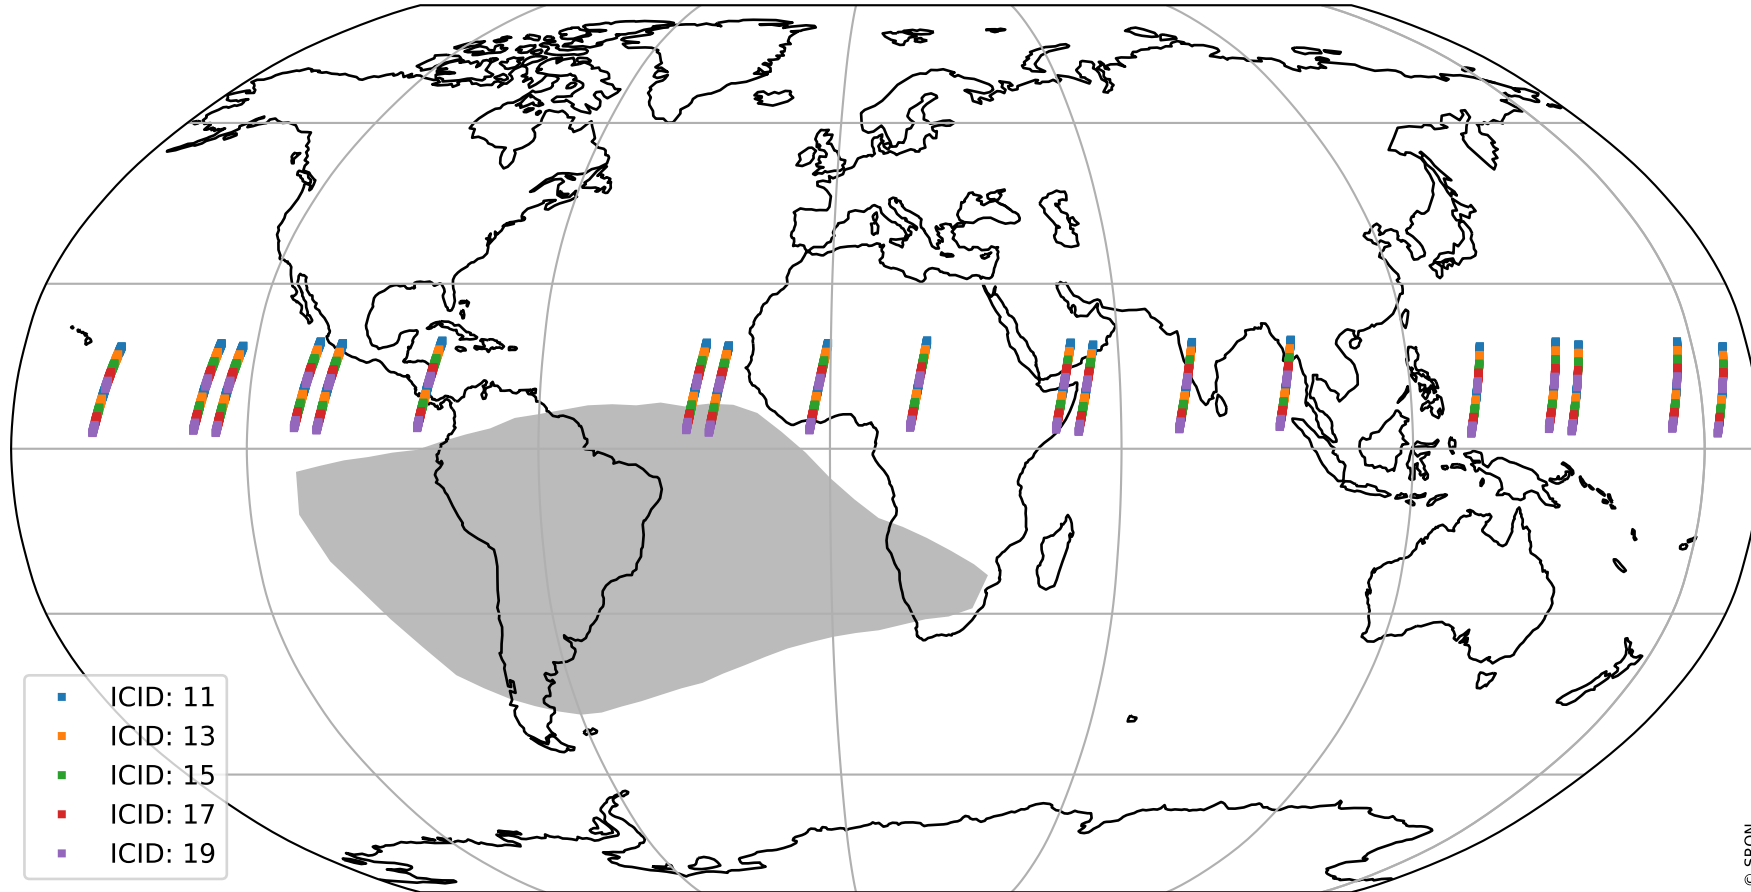

Tropomi SWIR offset (official)

orbits : 19 in [12487, 12532]
coverage : 2020-03-11 / 2020-03-14
median : 0.5259 V
spread : 0.035916 V
created : 2023-08-21T14:39:07

value detector map

Tropomi SWIR offset (official)

orbits : 19 in [12487, 12532]
coverage : 2020-03-11 / 2020-03-14
median : 28.325 μV
spread : 14.355 μV
created : 2023-08-21T14:39:07

Tropomi SWIR offset (official)

orbits : 19 in [12487, 12532]
coverage : 2020-03-11 / 2020-03-14
median : -0.12058 mV
spread : 0.36728 mV
created : 2023-08-21T14:39:08

value compared with SWIR offset CKD

Tropomi SWIR offset (official) ground-tracks of Sentinel-5P

orbits : 19 in [12487, 12532]
coverage : 2020-03-11 / 2020-03-14
created : 2023-08-21T14:39:08

Tropomi SWIR offset (official)

orbits : [2827, 12532]
coverage : 2018-04-30 / 2020-03-14
created : 2023-08-21T14:39:08

trend of detector median & temperatures