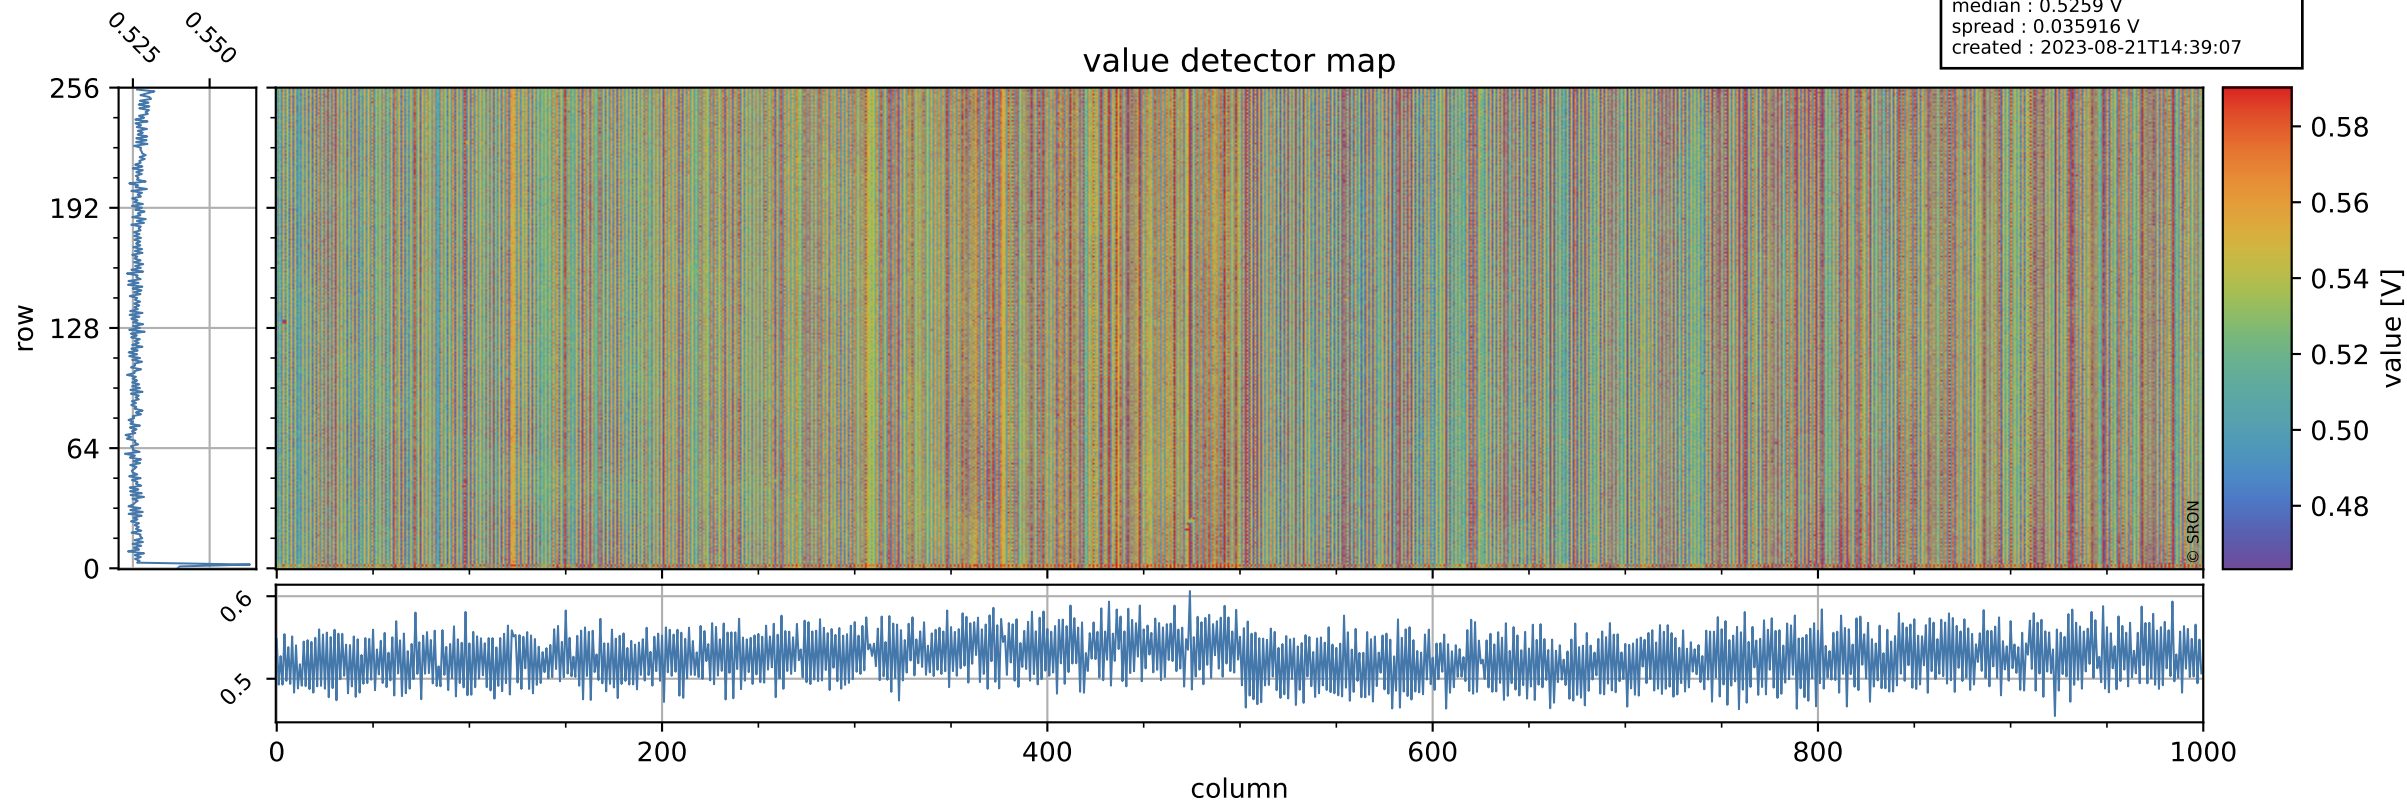

Tropomi SWIR offset (official)

orbits : 19 in [12487, 12532]
coverage : 2020-03-11 / 2020-03-14
median : 0.5259 V
spread : 0.035916 V
created : 2023-08-21T14:39:07

value detector map

Tropomi SWIR offset (official)

orbits : 19 in [12487, 12532]
coverage : 2020-03-11 / 2020-03-14
median : 28.325 μV
spread : 14.355 μV
created : 2023-08-21T14:39:07

Tropomi SWIR offset (official)

orbits : 19 in [12487, 12532]
coverage : 2020-03-11 / 2020-03-14
median : -0.12058 mV
spread : 0.36728 mV
created : 2023-08-21T14:39:08

value compared with SWIR offset CKD

Tropomi SWIR offset (official) ground-tracks of Sentinel-5P

orbits : 19 in [12487, 12532]
coverage : 2020-03-11 / 2020-03-14
created : 2023-08-21T14:39:08

Tropomi SWIR offset (official)

orbits : [2827, 12532]
coverage : 2018-04-30 / 2020-03-14
created : 2023-08-21T14:39:08

trend of detector median & temperatures