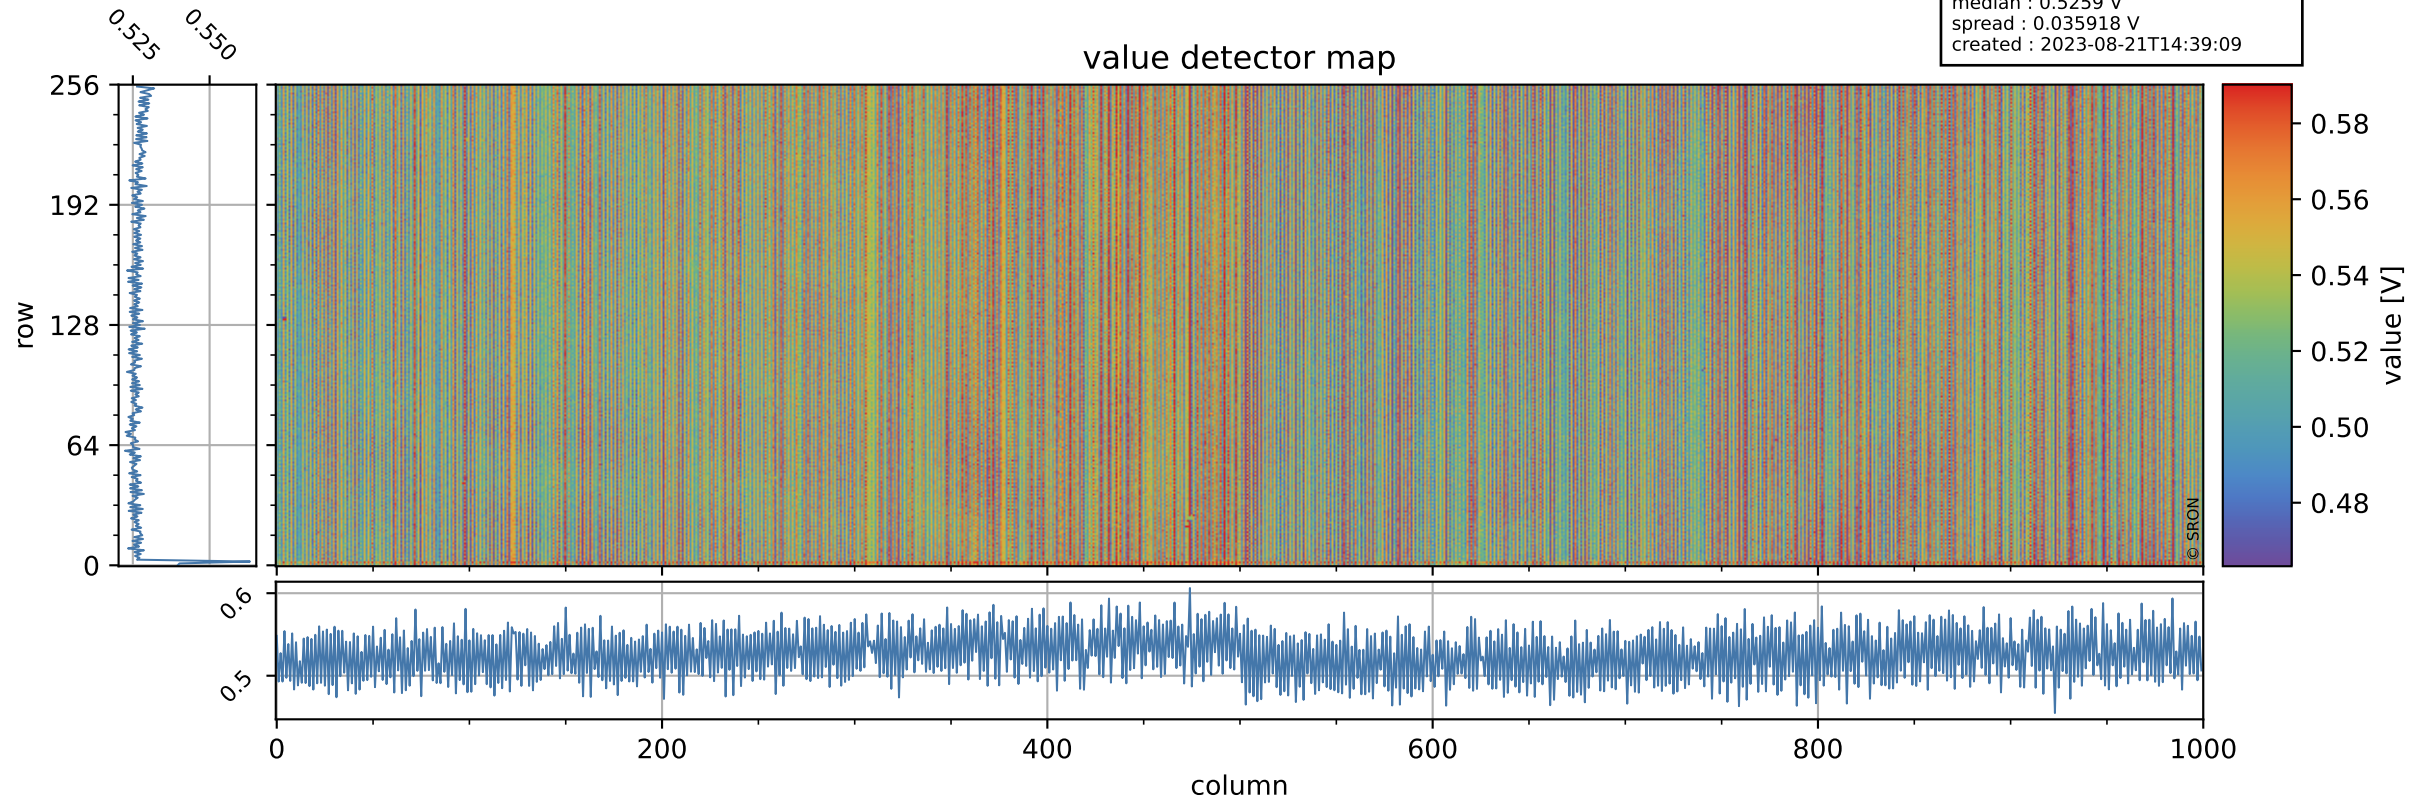

Tropomi SWIR offset (official)

orbits : 20 in [12502, 12547]
coverage : 2020-03-12 / 2020-03-15
median : 0.5259 V
spread : 0.035918 V
created : 2023-08-21T14:39:09

value detector map

Tropomi SWIR offset (official)

orbits : 20 in [12502, 12547]
coverage : 2020-03-12 / 2020-03-15
median : 28.361 μV
spread : 14.411 μV
created : 2023-08-21T14:39:09

Tropomi SWIR offset (official)

orbits : 20 in [12502, 12547]
coverage : 2020-03-12 / 2020-03-15
median : -0.12451 mV
spread : 0.37009 mV
created : 2023-08-21T14:39:10

value compared with SWIR offset CKD

Tropomi SWIR offset (official) ground-tracks of Sentinel-5P

orbits : 20 in [12502, 12547]
coverage : 2020-03-12 / 2020-03-15
created : 2023-08-21T14:39:10

Tropomi SWIR offset (official)

orbits : [2827, 12547]
coverage : 2018-04-30 / 2020-03-15
created : 2023-08-21T14:39:11

trend of detector median & temperatures