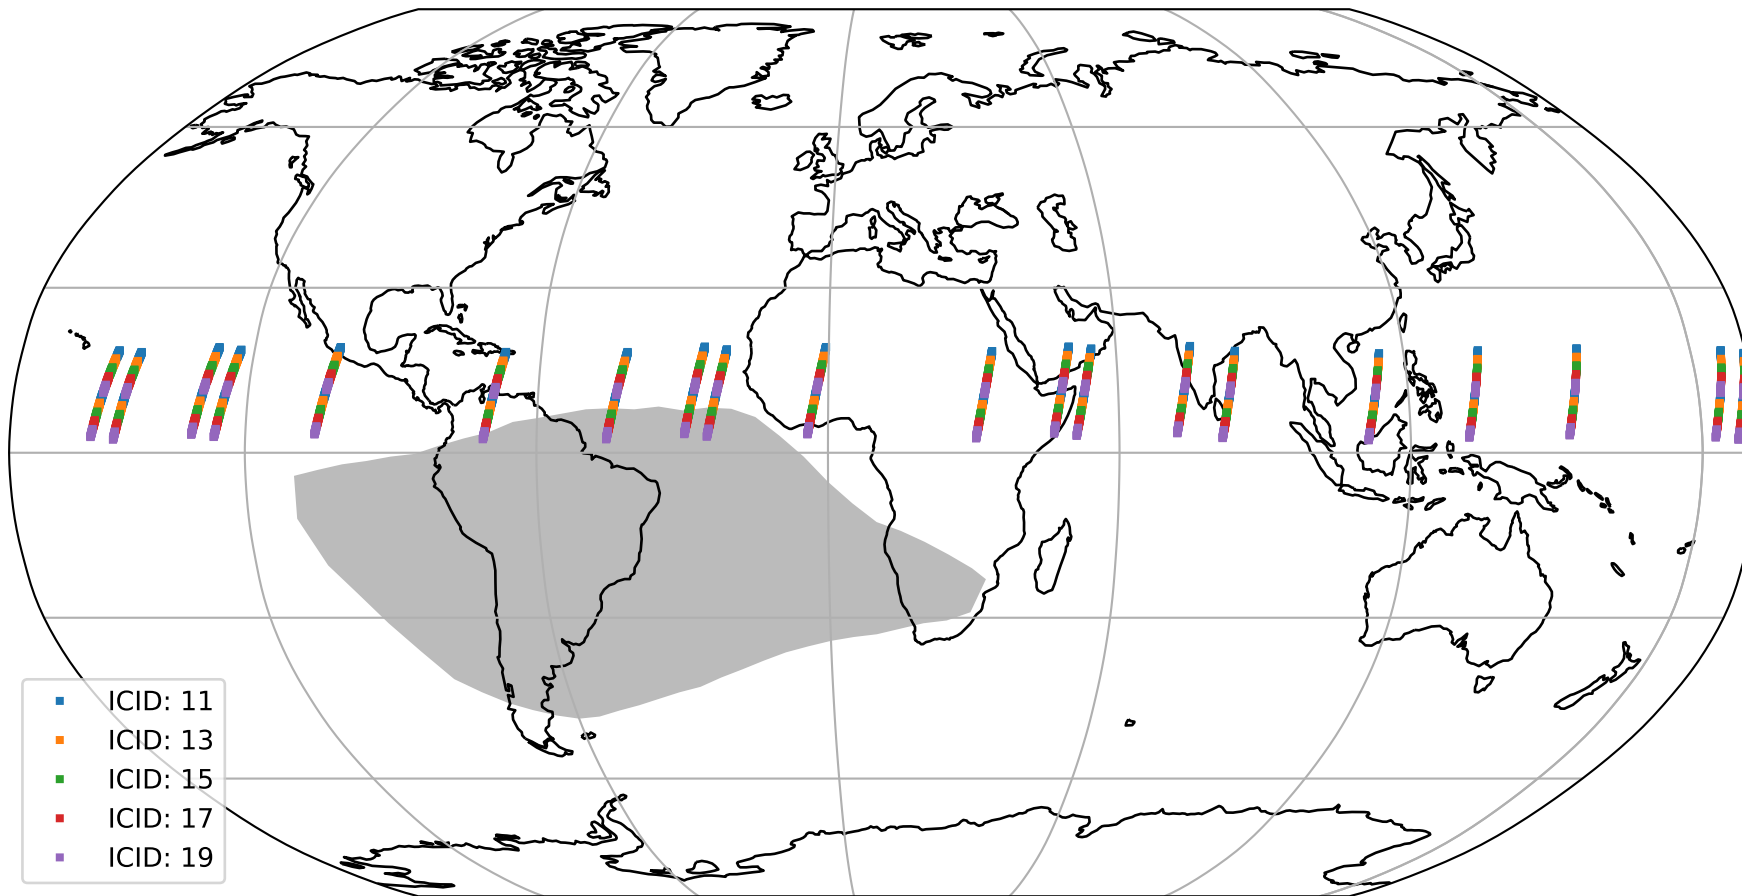

Tropomi SWIR offset (official)

orbits : 20 in [12502, 12547]
coverage : 2020-03-12 / 2020-03-15
median : 0.5259 V
spread : 0.035918 V
created : 2023-08-21T14:39:09

value detector map

Tropomi SWIR offset (official)

orbits : 20 in [12502, 12547]
coverage : 2020-03-12 / 2020-03-15
median : 28.361 μV
spread : 14.411 μV
created : 2023-08-21T14:39:09

Tropomi SWIR offset (official)

orbits : 20 in [12502, 12547]
coverage : 2020-03-12 / 2020-03-15
median : -0.12451 mV
spread : 0.37009 mV
created : 2023-08-21T14:39:10

value compared with SWIR offset CKD

Tropomi SWIR offset (official) ground-tracks of Sentinel-5P

orbits : 20 in [12502, 12547]
coverage : 2020-03-12 / 2020-03-15
created : 2023-08-21T14:39:10

Tropomi SWIR offset (official)

orbits : [2827, 12547]
coverage : 2018-04-30 / 2020-03-15
created : 2023-08-21T14:39:11

trend of detector median & temperatures