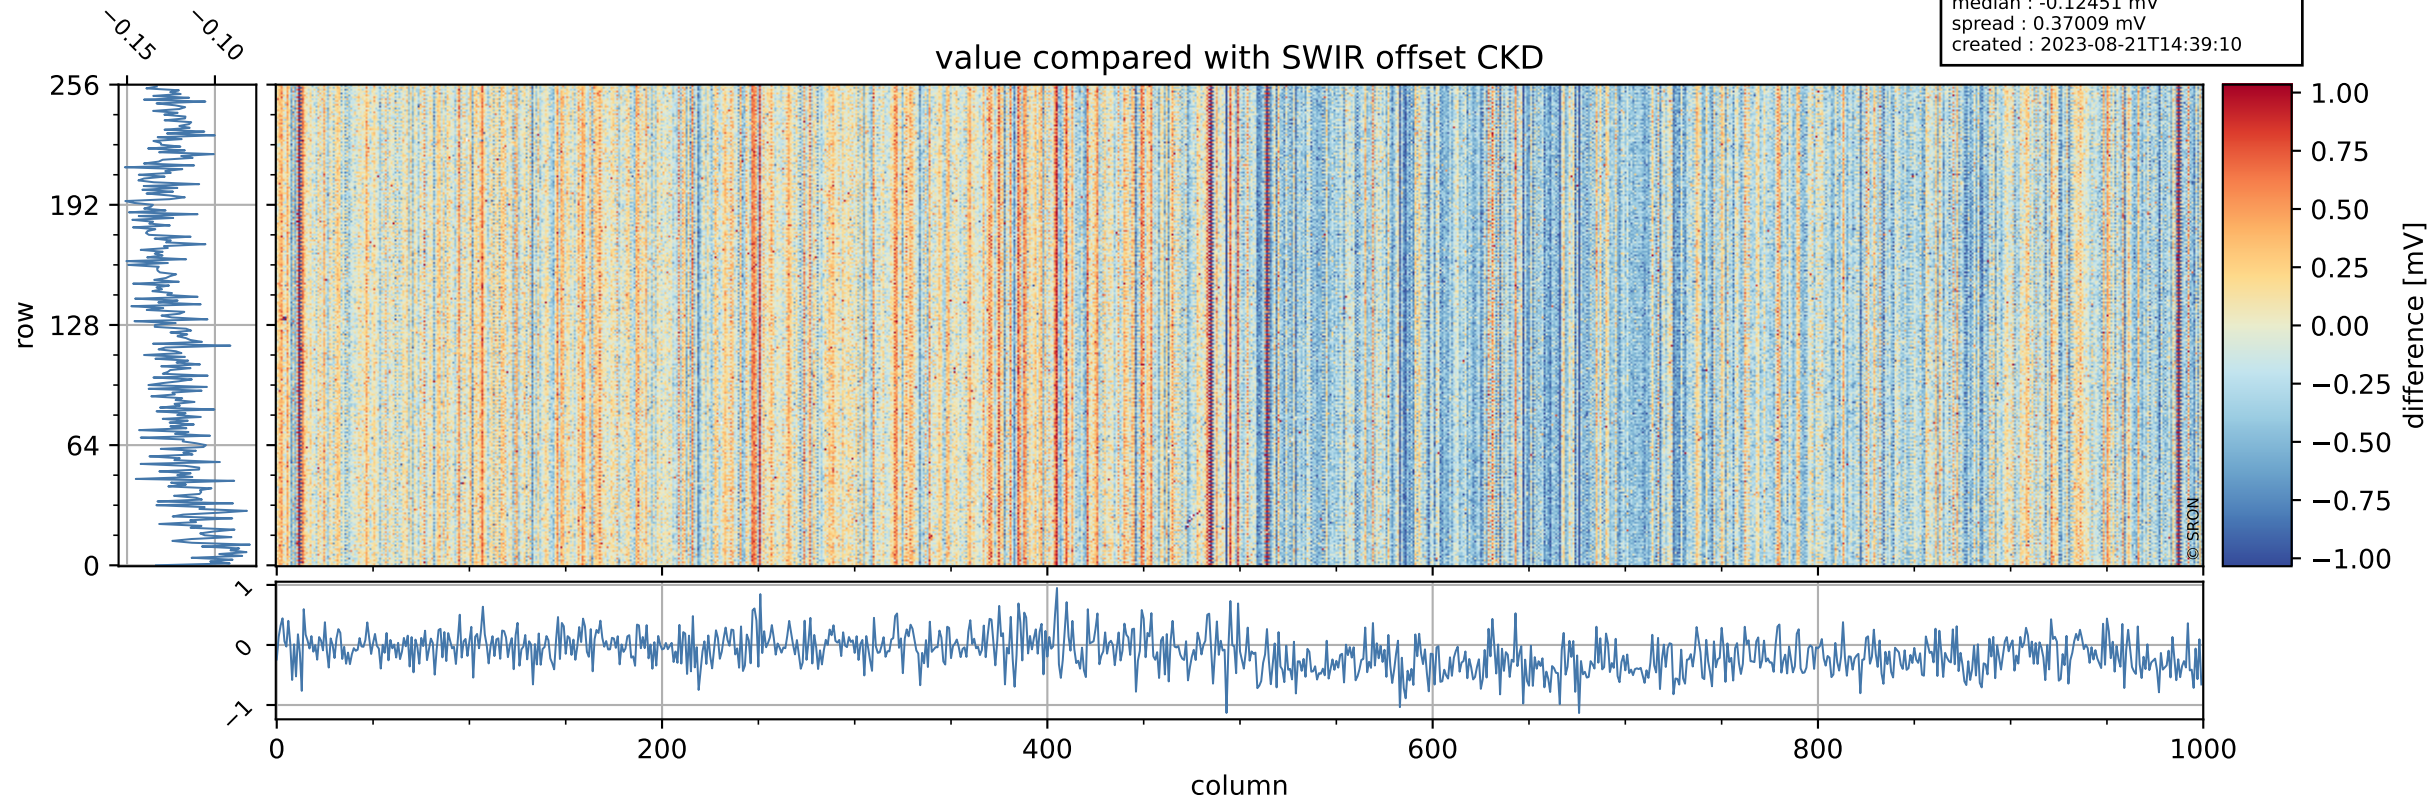

Tropomi SWIR offset (official)

orbits : 20 in [12502, 12547]
coverage : 2020-03-12 / 2020-03-15
median : 0.5259 V
spread : 0.035918 V
created : 2023-08-21T14:39:09

value detector map

Tropomi SWIR offset (official)

orbits : 20 in [12502, 12547]
coverage : 2020-03-12 / 2020-03-15
median : 28.361 μV
spread : 14.411 μV
created : 2023-08-21T14:39:09

Tropomi SWIR offset (official)

orbits : 20 in [12502, 12547]
coverage : 2020-03-12 / 2020-03-15
median : -0.12451 mV
spread : 0.37009 mV
created : 2023-08-21T14:39:10

value compared with SWIR offset CKD

Tropomi SWIR offset (official) ground-tracks of Sentinel-5P

orbits : 20 in [12502, 12547]
coverage : 2020-03-12 / 2020-03-15
created : 2023-08-21T14:39:10

Tropomi SWIR offset (official)

orbits : [2827, 12547]
coverage : 2018-04-30 / 2020-03-15
created : 2023-08-21T14:39:11

trend of detector median & temperatures