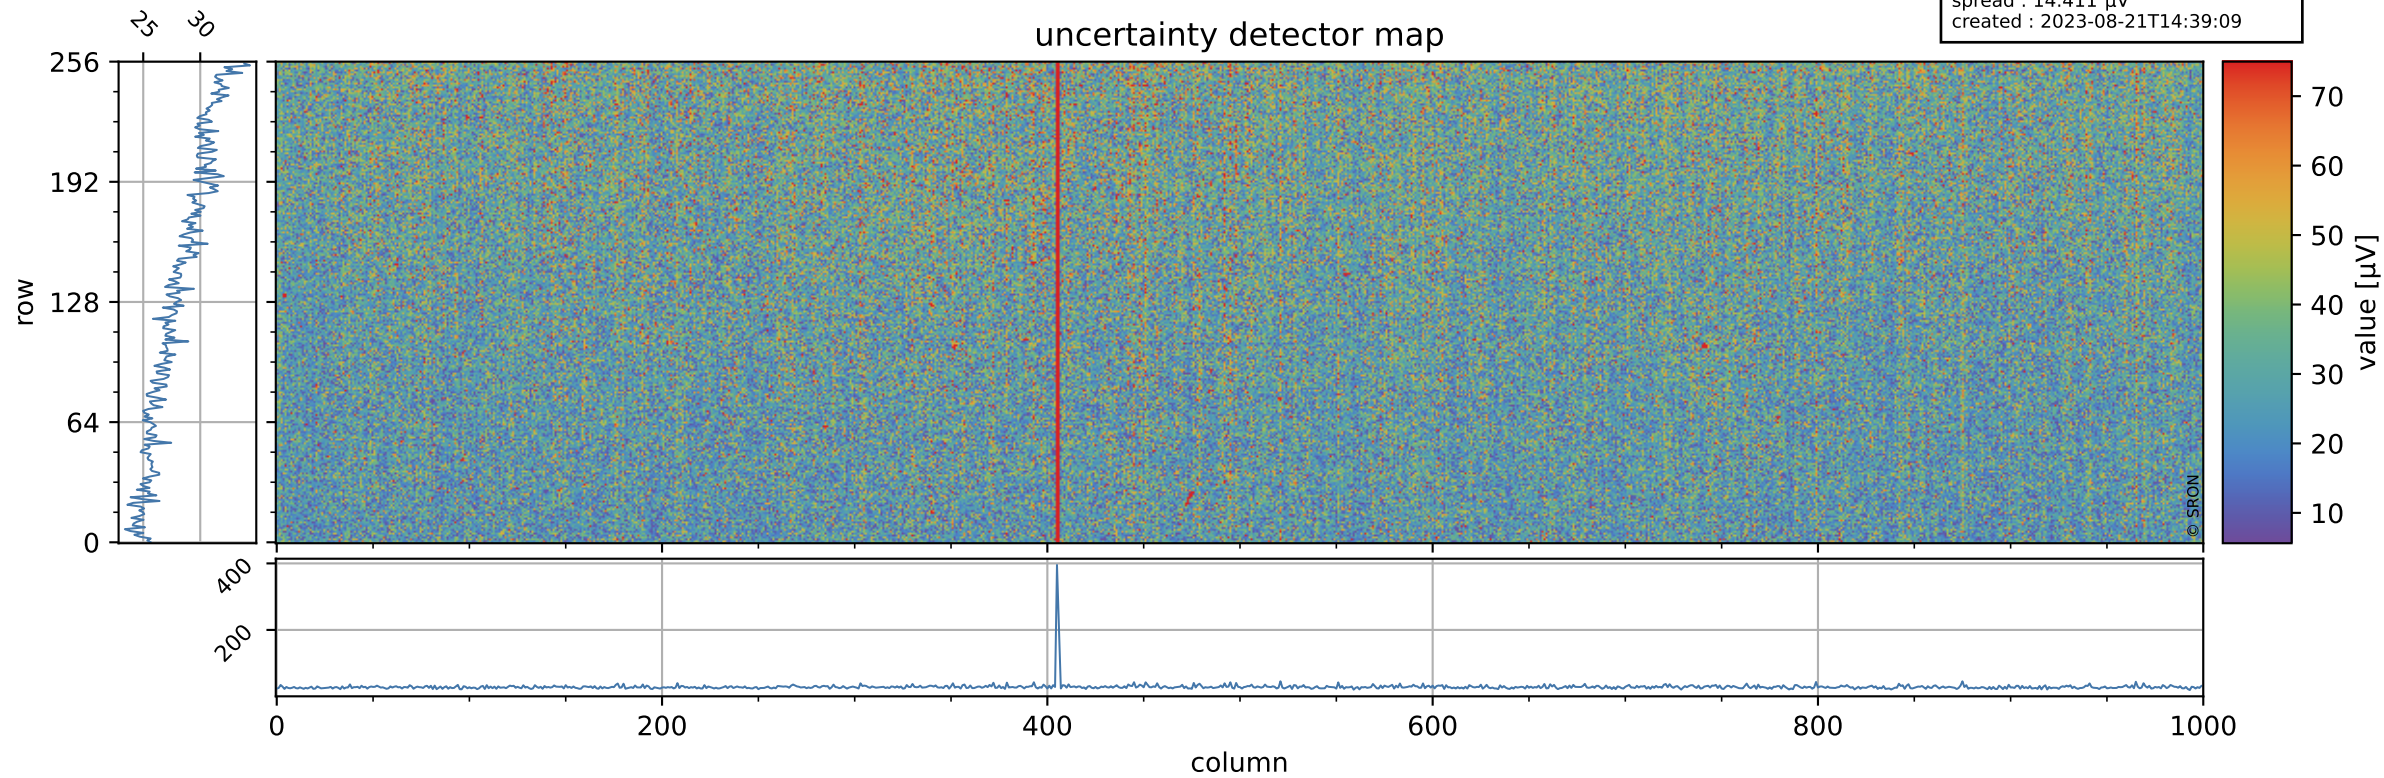

Tropomi SWIR offset (official)

orbits : 20 in [12502, 12547]
coverage : 2020-03-12 / 2020-03-15
median : 0.5259 V
spread : 0.035918 V
created : 2023-08-21T14:39:09

value detector map

Tropomi SWIR offset (official)

orbits : 20 in [12502, 12547]
coverage : 2020-03-12 / 2020-03-15
median : 28.361 μV
spread : 14.411 μV
created : 2023-08-21T14:39:09

Tropomi SWIR offset (official)

orbits : 20 in [12502, 12547]
coverage : 2020-03-12 / 2020-03-15
median : -0.12451 mV
spread : 0.37009 mV
created : 2023-08-21T14:39:10

value compared with SWIR offset CKD

Tropomi SWIR offset (official) ground-tracks of Sentinel-5P

orbits : 20 in [12502, 12547]
coverage : 2020-03-12 / 2020-03-15
created : 2023-08-21T14:39:10

Tropomi SWIR offset (official)

orbits : [2827, 12547]
coverage : 2018-04-30 / 2020-03-15
created : 2023-08-21T14:39:11

trend of detector median & temperatures