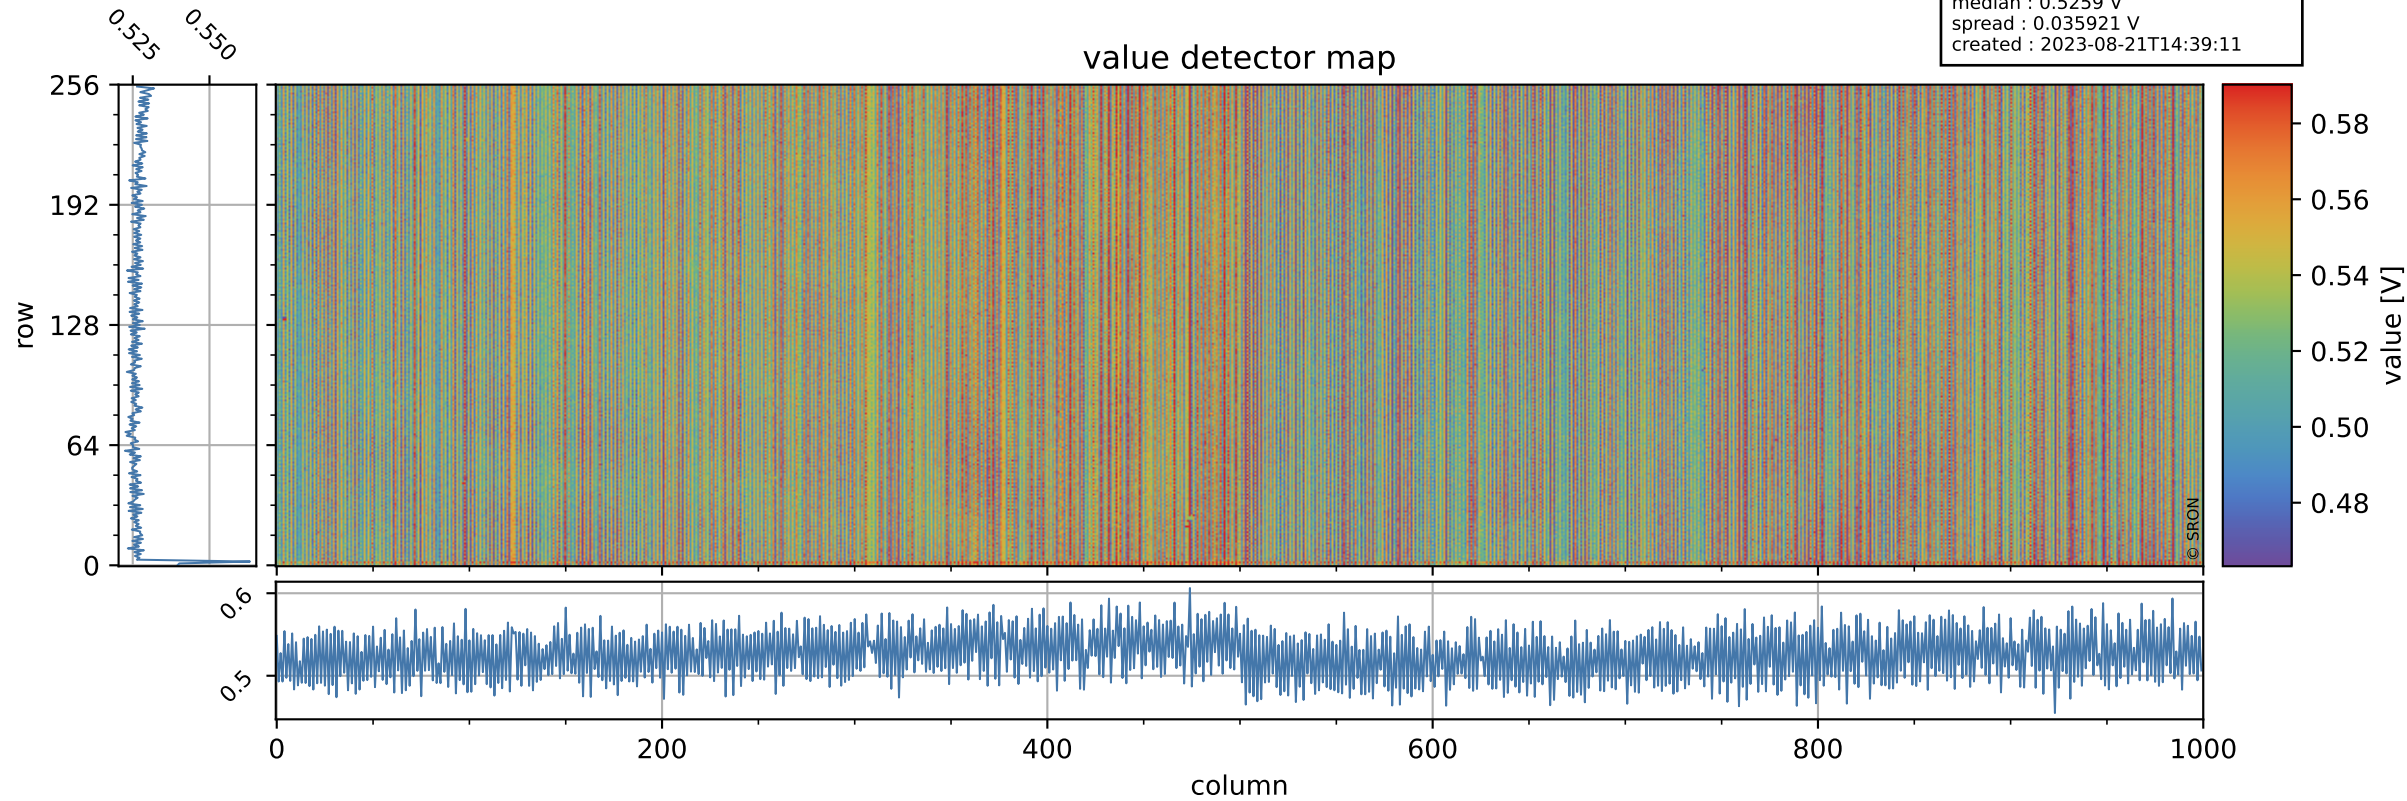

Tropomi SWIR offset (official)

orbits : 19 in [12517, 12562]
coverage : 2020-03-13 / 2020-03-16
median : 0.5259 V
spread : 0.035921 V
created : 2023-08-21T14:39:11

value detector map

Tropomi SWIR offset (official)

orbits : 19 in [12517, 12562]
coverage : 2020-03-13 / 2020-03-16
median : 29.075 μV
spread : 14.697 μV
created : 2023-08-21T14:39:12

Tropomi SWIR offset (official)

orbits : 19 in [12517, 12562]
coverage : 2020-03-13 / 2020-03-16
median : -0.11706 mV
spread : 0.37679 mV
created : 2023-08-21T14:39:12

value compared with SWIR offset CKD

Tropomi SWIR offset (official) ground-tracks of Sentinel-5P

orbits : 19 in [12517, 12562]
coverage : 2020-03-13 / 2020-03-16
created : 2023-08-21T14:39:12

Tropomi SWIR offset (official)

orbits : [2827, 12562]
coverage : 2018-04-30 / 2020-03-16
created : 2023-08-21T14:39:13

trend of detector median & temperatures