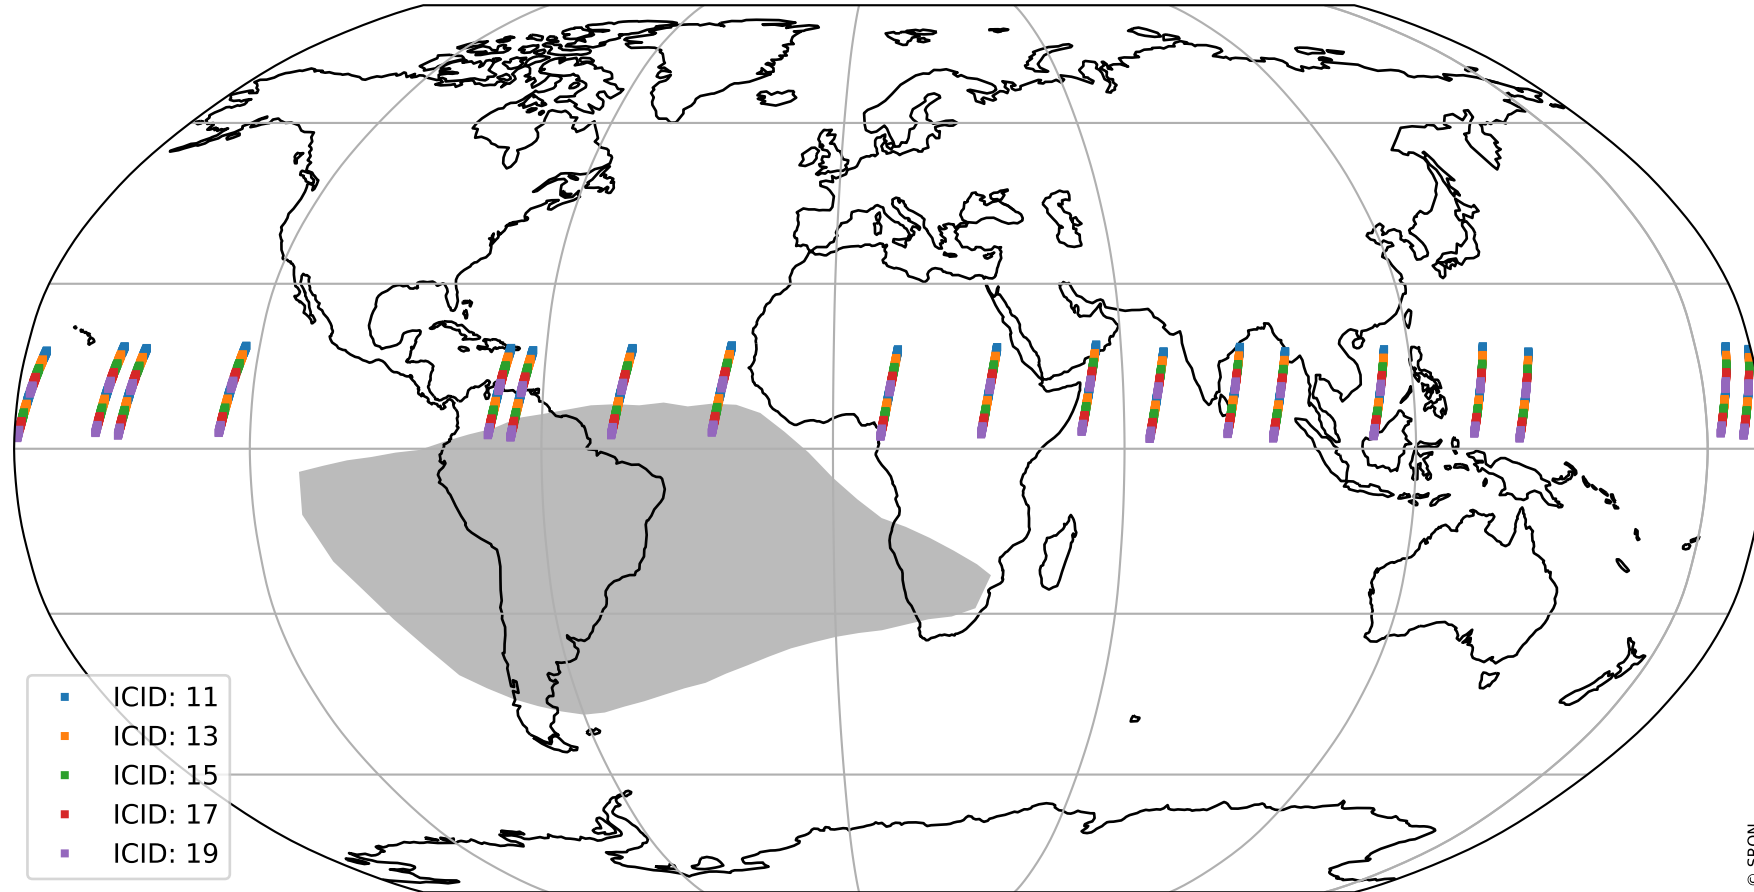

Tropomi SWIR offset (official)

orbits : 19 in [12517, 12562]
coverage : 2020-03-13 / 2020-03-16
median : 0.5259 V
spread : 0.035921 V
created : 2023-08-21T14:39:11

value detector map

Tropomi SWIR offset (official)

orbits : 19 in [12517, 12562]
coverage : 2020-03-13 / 2020-03-16
median : 29.075 μV
spread : 14.697 μV
created : 2023-08-21T14:39:12

Tropomi SWIR offset (official)

orbits : 19 in [12517, 12562]
coverage : 2020-03-13 / 2020-03-16
median : -0.11706 mV
spread : 0.37679 mV
created : 2023-08-21T14:39:12

value compared with SWIR offset CKD

Tropomi SWIR offset (official) ground-tracks of Sentinel-5P

orbits : 19 in [12517, 12562]
coverage : 2020-03-13 / 2020-03-16
created : 2023-08-21T14:39:12

Tropomi SWIR offset (official)

orbits : [2827, 12562]
coverage : 2018-04-30 / 2020-03-16
created : 2023-08-21T14:39:13

trend of detector median & temperatures