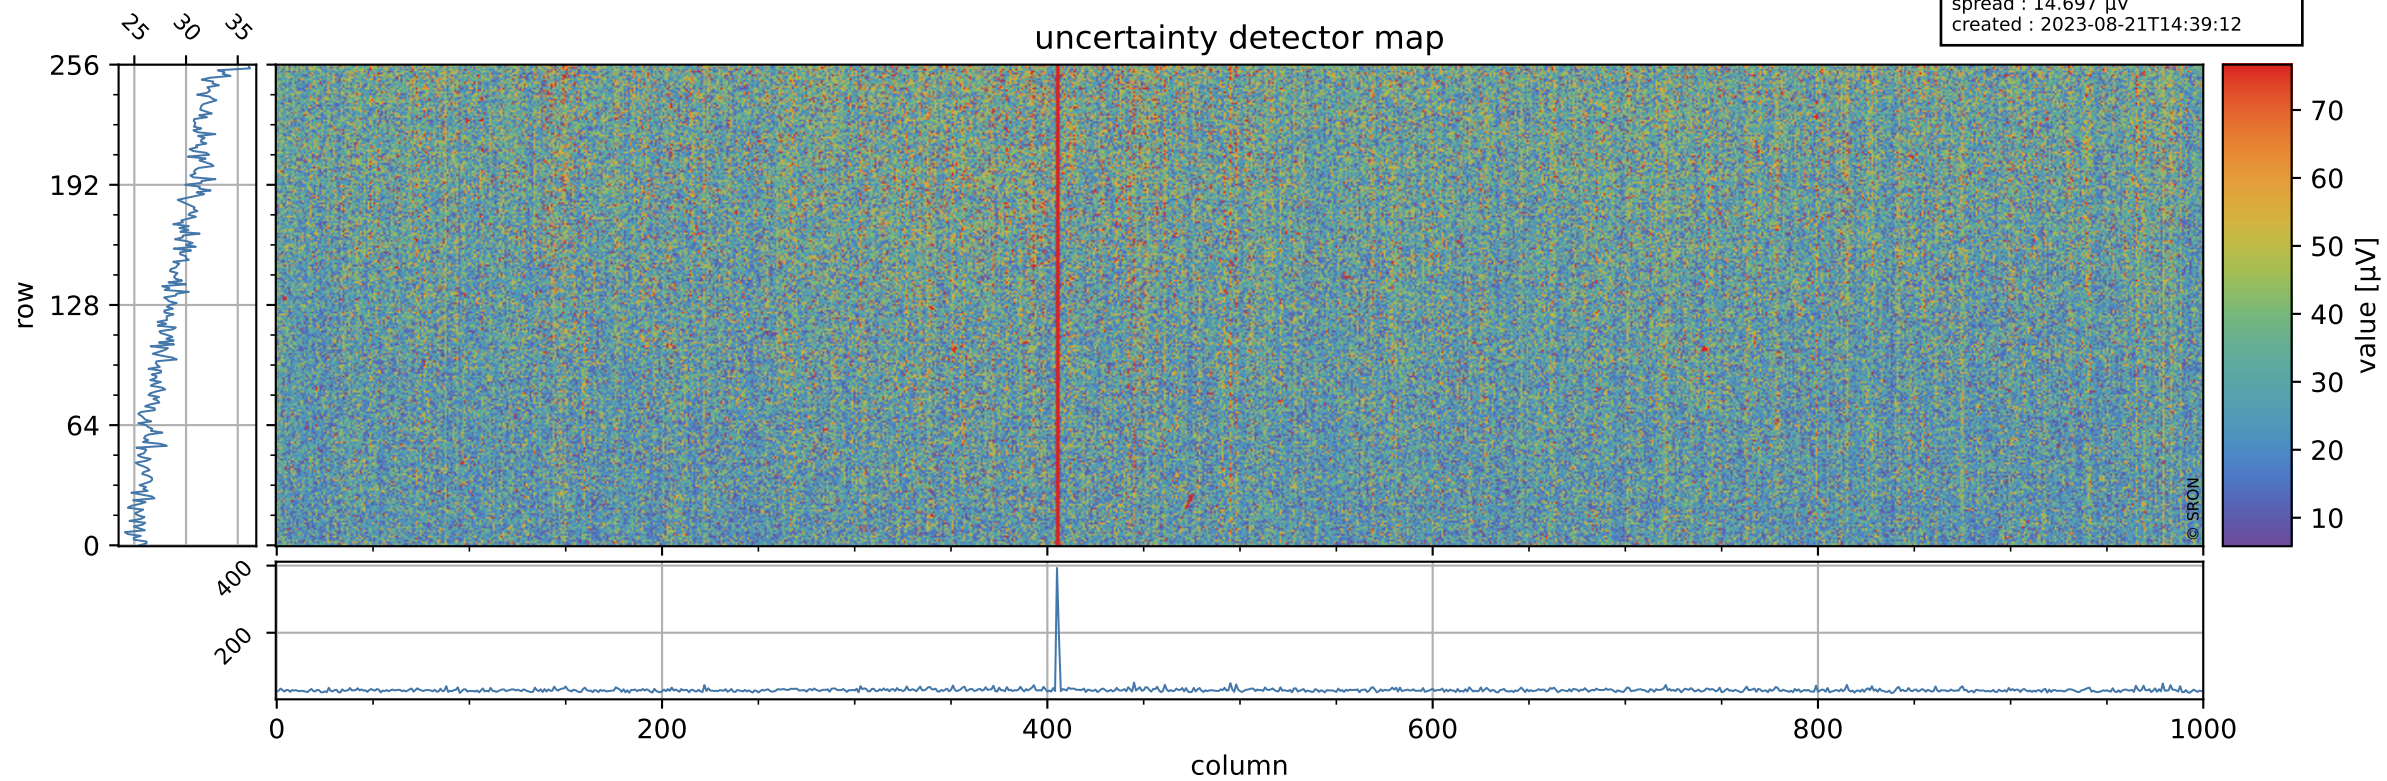

Tropomi SWIR offset (official)

orbits : 19 in [12517, 12562]
coverage : 2020-03-13 / 2020-03-16
median : 0.5259 V
spread : 0.035921 V
created : 2023-08-21T14:39:11

value detector map

Tropomi SWIR offset (official)

orbits : 19 in [12517, 12562]
coverage : 2020-03-13 / 2020-03-16
median : 29.075 μV
spread : 14.697 μV
created : 2023-08-21T14:39:12

Tropomi SWIR offset (official)

orbits : 19 in [12517, 12562]
coverage : 2020-03-13 / 2020-03-16
median : -0.11706 mV
spread : 0.37679 mV
created : 2023-08-21T14:39:12

value compared with SWIR offset CKD

Tropomi SWIR offset (official) ground-tracks of Sentinel-5P

orbits : 19 in [12517, 12562]
coverage : 2020-03-13 / 2020-03-16
created : 2023-08-21T14:39:12

Tropomi SWIR offset (official)

orbits : [2827, 12562]
coverage : 2018-04-30 / 2020-03-16
created : 2023-08-21T14:39:13

trend of detector median & temperatures