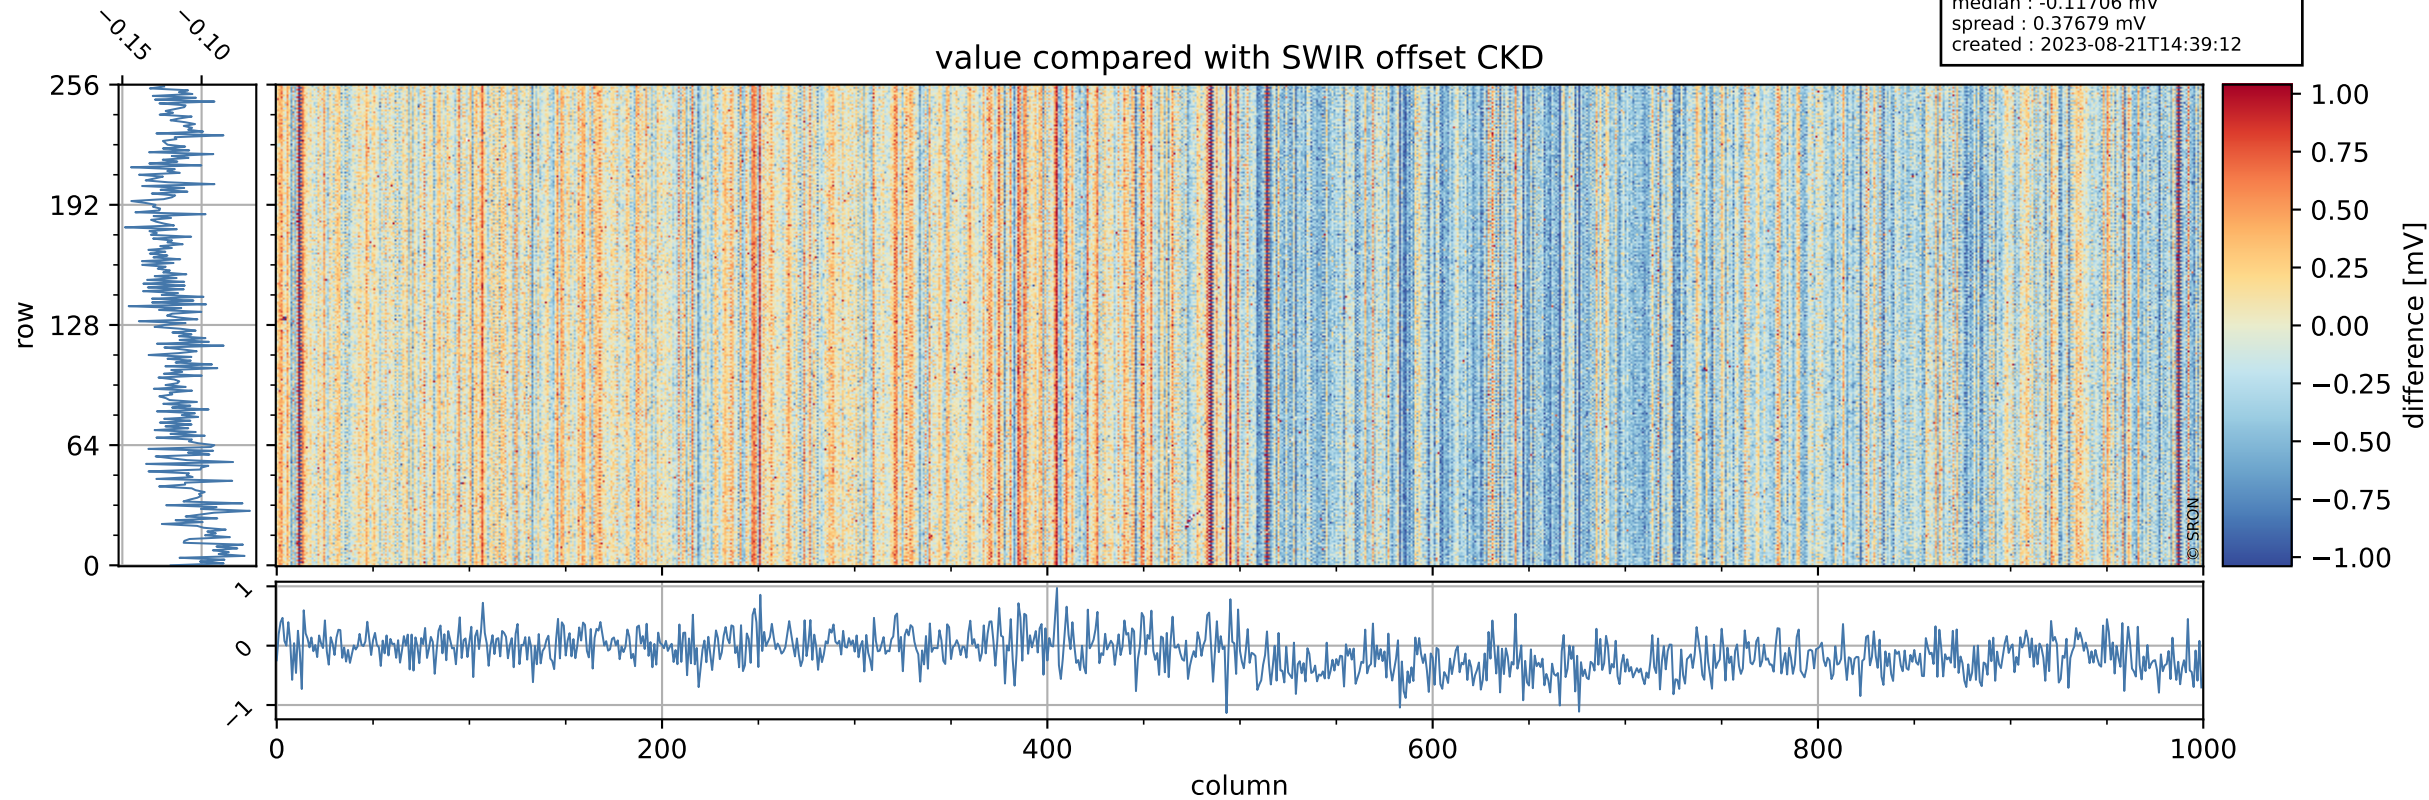

Tropomi SWIR offset (official)

orbits : 19 in [12517, 12562]
coverage : 2020-03-13 / 2020-03-16
median : 0.5259 V
spread : 0.035921 V
created : 2023-08-21T14:39:11

value detector map

Tropomi SWIR offset (official)

orbits : 19 in [12517, 12562]
coverage : 2020-03-13 / 2020-03-16
median : 29.075 μV
spread : 14.697 μV
created : 2023-08-21T14:39:12

Tropomi SWIR offset (official)

orbits : 19 in [12517, 12562]
coverage : 2020-03-13 / 2020-03-16
median : -0.11706 mV
spread : 0.37679 mV
created : 2023-08-21T14:39:12

value compared with SWIR offset CKD

Tropomi SWIR offset (official) ground-tracks of Sentinel-5P

orbits : 19 in [12517, 12562]
coverage : 2020-03-13 / 2020-03-16
created : 2023-08-21T14:39:12

Tropomi SWIR offset (official)

orbits : [2827, 12562]
coverage : 2018-04-30 / 2020-03-16
created : 2023-08-21T14:39:13

trend of detector median & temperatures