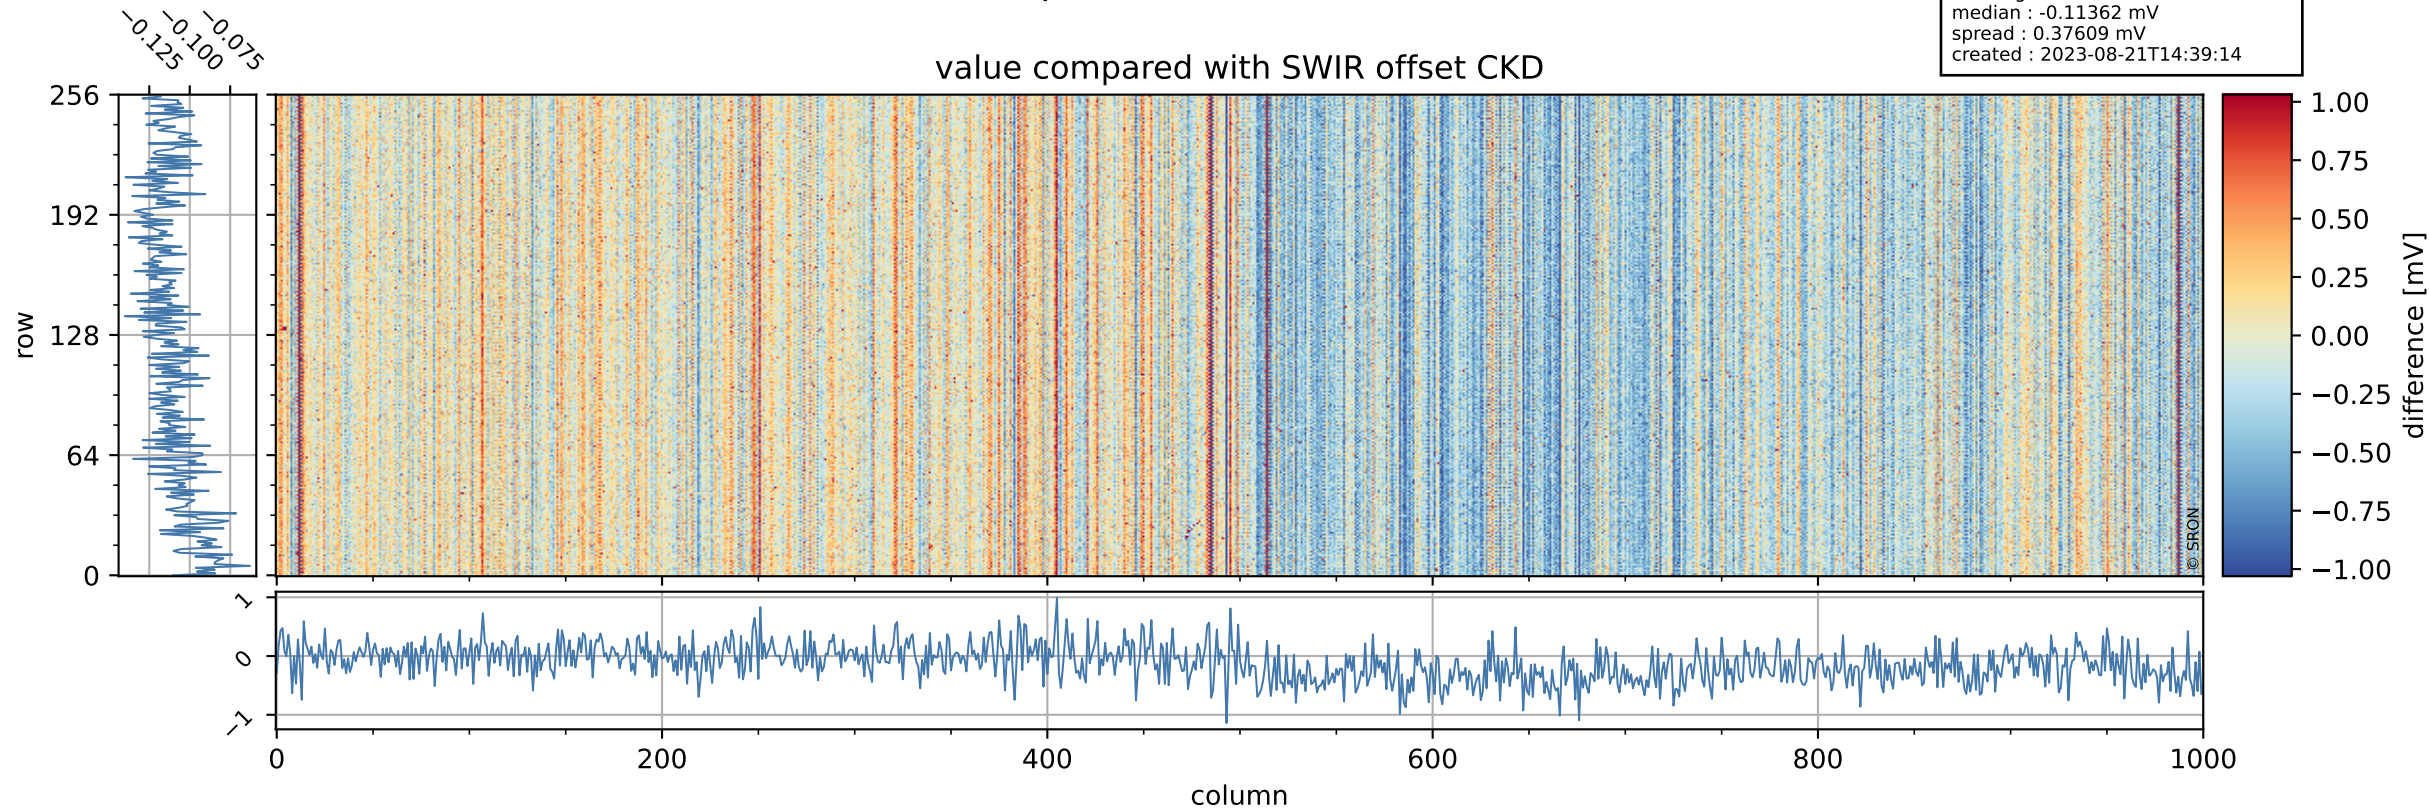

Tropomi SWIR offset (official)

orbits : 19 in [12532, 12577]
coverage : 2020-03-14 / 2020-03-17
median : 0.5259 V
spread : 0.03592 V
created : 2023-08-21T14:39:14

value detector map

Tropomi SWIR offset (official)

orbits : 19 in [12532, 12577]
coverage : 2020-03-14 / 2020-03-17
median : 28.38 μV
spread : 14.401 μV
created : 2023-08-21T14:39:14

Tropomi SWIR offset (official)

orbits : 19 in [12532, 12577]
coverage : 2020-03-14 / 2020-03-17
median : -0.11362 mV
spread : 0.37609 mV
created : 2023-08-21T14:39:14

value compared with SWIR offset CKD

Tropomi SWIR offset (official) ground-tracks of Sentinel-5P

orbits : 19 in [12532, 12577]
coverage : 2020-03-14 / 2020-03-17
created : 2023-08-21T14:39:15

Tropomi SWIR offset (official)

orbits : [2827, 12577]
coverage : 2018-04-30 / 2020-03-17
created : 2023-08-21T14:39:15

trend of detector median & temperatures