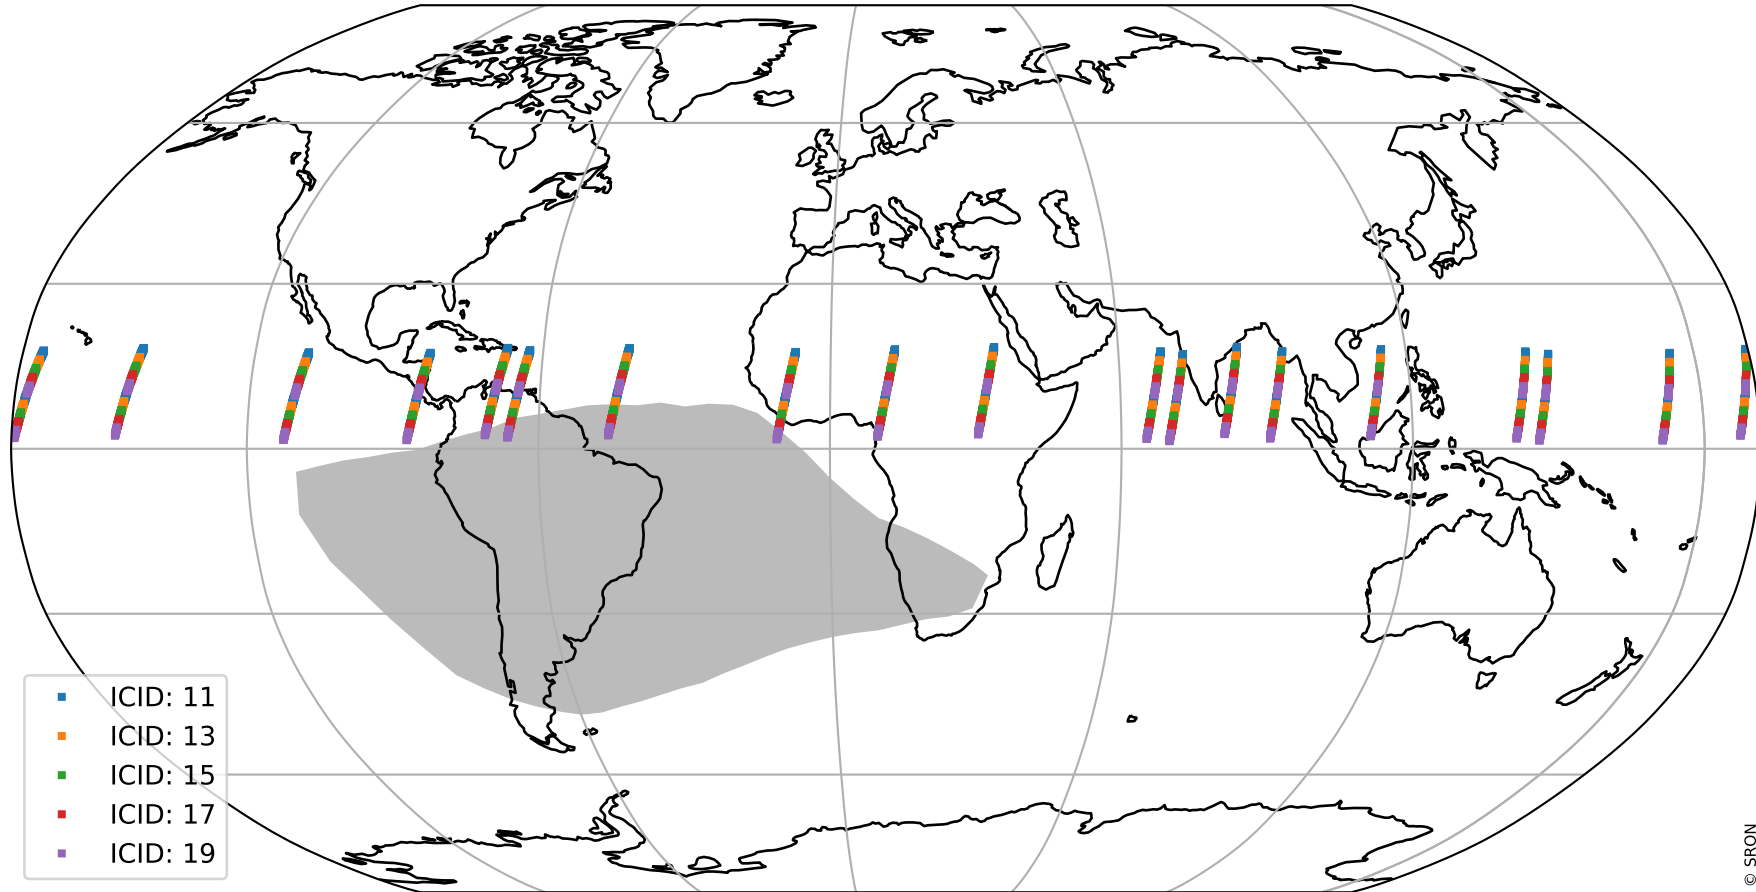

Tropomi SWIR offset (official)

orbits : 19 in [12532, 12577]
coverage : 2020-03-14 / 2020-03-17
median : 0.5259 V
spread : 0.03592 V
created : 2023-08-21T14:39:14

value detector map

Tropomi SWIR offset (official)

orbits : 19 in [12532, 12577]
coverage : 2020-03-14 / 2020-03-17
median : 28.38 μV
spread : 14.401 μV
created : 2023-08-21T14:39:14

Tropomi SWIR offset (official)

orbits : 19 in [12532, 12577]
coverage : 2020-03-14 / 2020-03-17
median : -0.11362 mV
spread : 0.37609 mV
created : 2023-08-21T14:39:14

value compared with SWIR offset CKD

Tropomi SWIR offset (official) ground-tracks of Sentinel-5P

orbits : 19 in [12532, 12577]
coverage : 2020-03-14 / 2020-03-17
created : 2023-08-21T14:39:15

Tropomi SWIR offset (official)

orbits : [2827, 12577]
coverage : 2018-04-30 / 2020-03-17
created : 2023-08-21T14:39:15

trend of detector median & temperatures