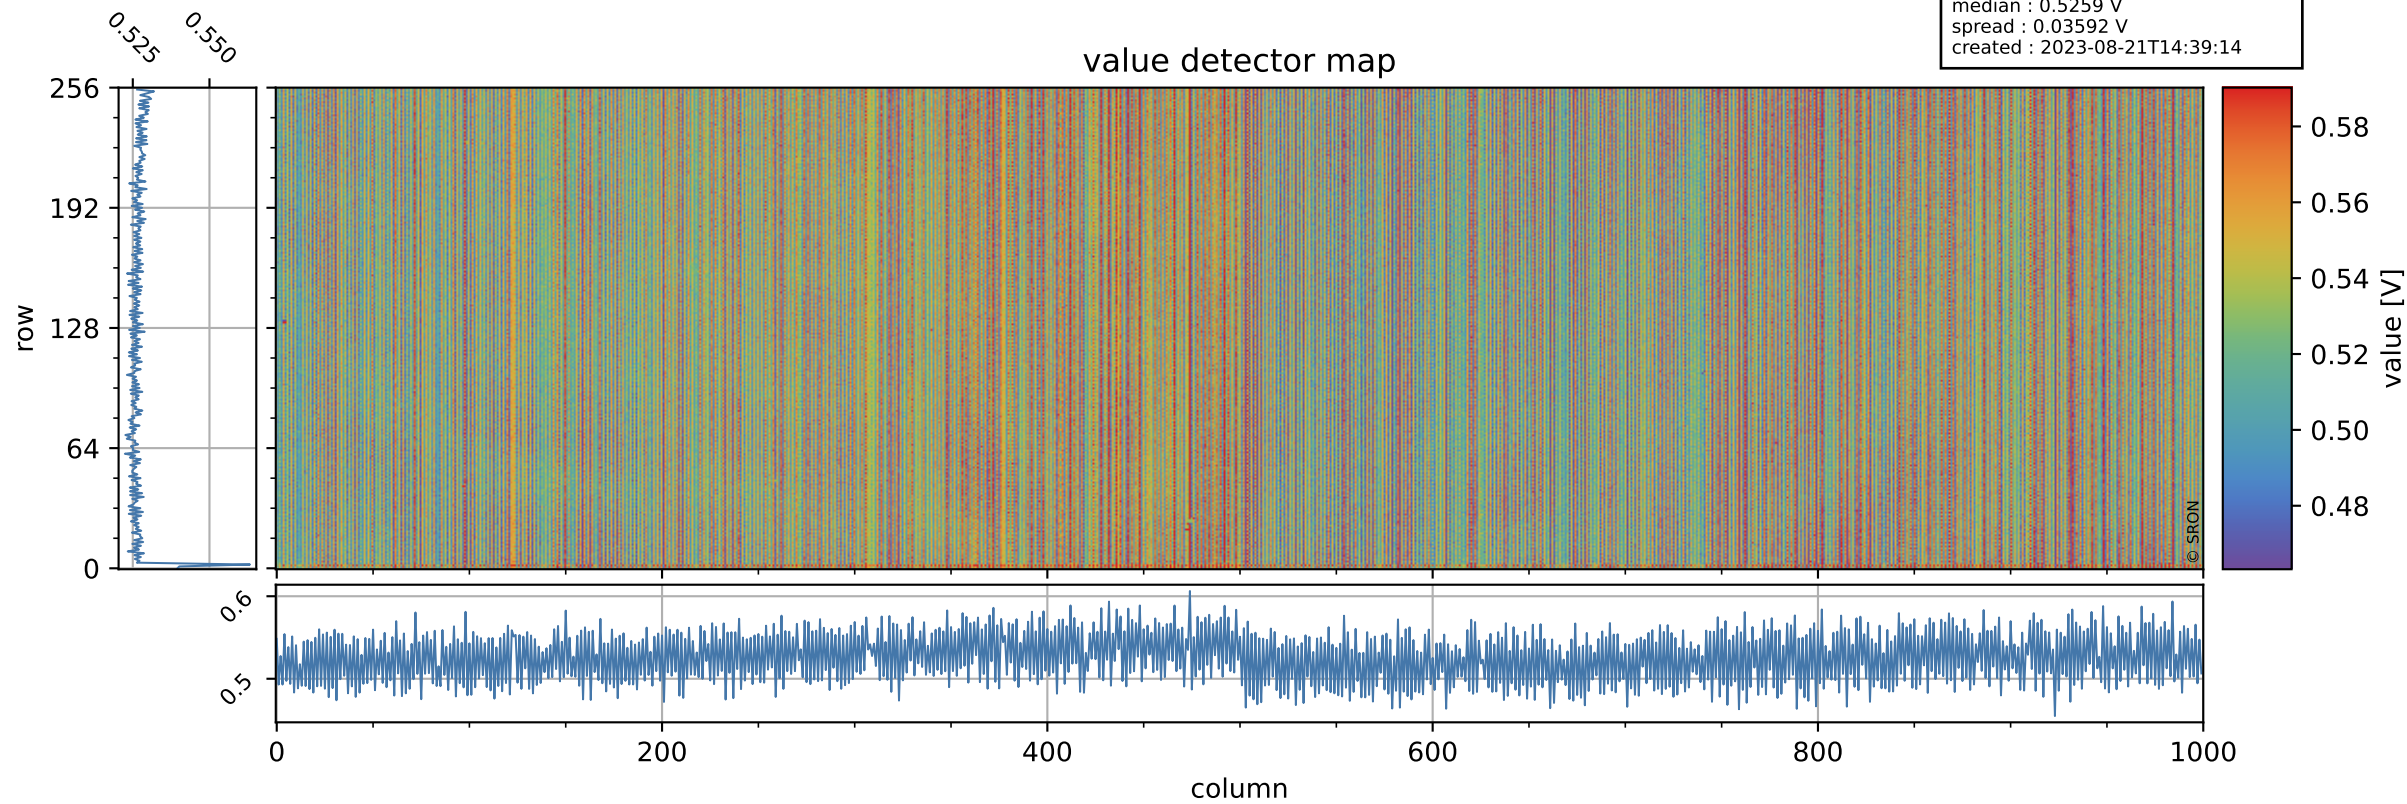

Tropomi SWIR offset (official)

orbits : 19 in [12532, 12577]
coverage : 2020-03-14 / 2020-03-17
median : 0.5259 V
spread : 0.03592 V
created : 2023-08-21T14:39:14

value detector map

Tropomi SWIR offset (official)

orbits : 19 in [12532, 12577]
coverage : 2020-03-14 / 2020-03-17
median : 28.38 μV
spread : 14.401 μV
created : 2023-08-21T14:39:14

Tropomi SWIR offset (official)

orbits : 19 in [12532, 12577]
coverage : 2020-03-14 / 2020-03-17
median : -0.11362 mV
spread : 0.37609 mV
created : 2023-08-21T14:39:14

value compared with SWIR offset CKD

Tropomi SWIR offset (official) ground-tracks of Sentinel-5P

orbits : 19 in [12532, 12577]
coverage : 2020-03-14 / 2020-03-17
created : 2023-08-21T14:39:15

Tropomi SWIR offset (official)

orbits : [2827, 12577]
coverage : 2018-04-30 / 2020-03-17
created : 2023-08-21T14:39:15

trend of detector median & temperatures