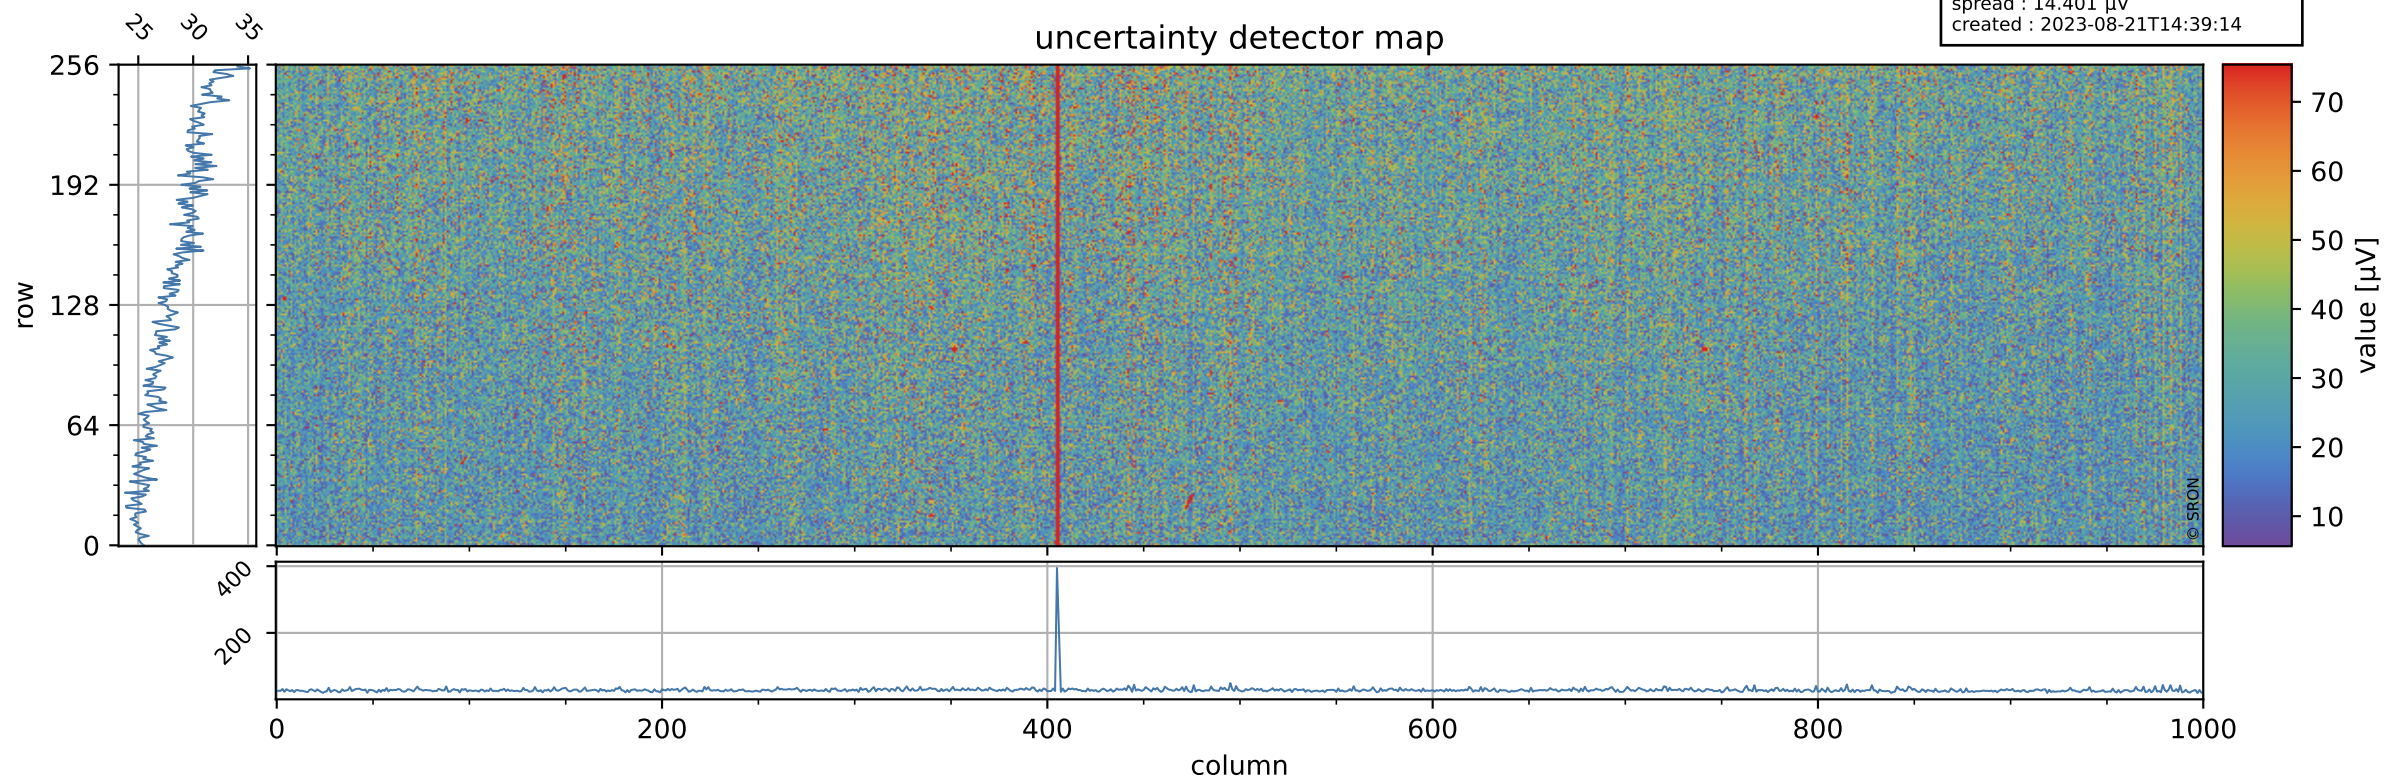

Tropomi SWIR offset (official)

orbits : 19 in [12532, 12577]
coverage : 2020-03-14 / 2020-03-17
median : 0.5259 V
spread : 0.03592 V
created : 2023-08-21T14:39:14

value detector map

Tropomi SWIR offset (official)

orbits : 19 in [12532, 12577]
coverage : 2020-03-14 / 2020-03-17
median : 28.38 μV
spread : 14.401 μV
created : 2023-08-21T14:39:14

Tropomi SWIR offset (official)

orbits : 19 in [12532, 12577]
coverage : 2020-03-14 / 2020-03-17
median : -0.11362 mV
spread : 0.37609 mV
created : 2023-08-21T14:39:14

value compared with SWIR offset CKD

Tropomi SWIR offset (official) ground-tracks of Sentinel-5P

orbits : 19 in [12532, 12577]
coverage : 2020-03-14 / 2020-03-17
created : 2023-08-21T14:39:15

Tropomi SWIR offset (official)

orbits : [2827, 12577]
coverage : 2018-04-30 / 2020-03-17
created : 2023-08-21T14:39:15

trend of detector median & temperatures