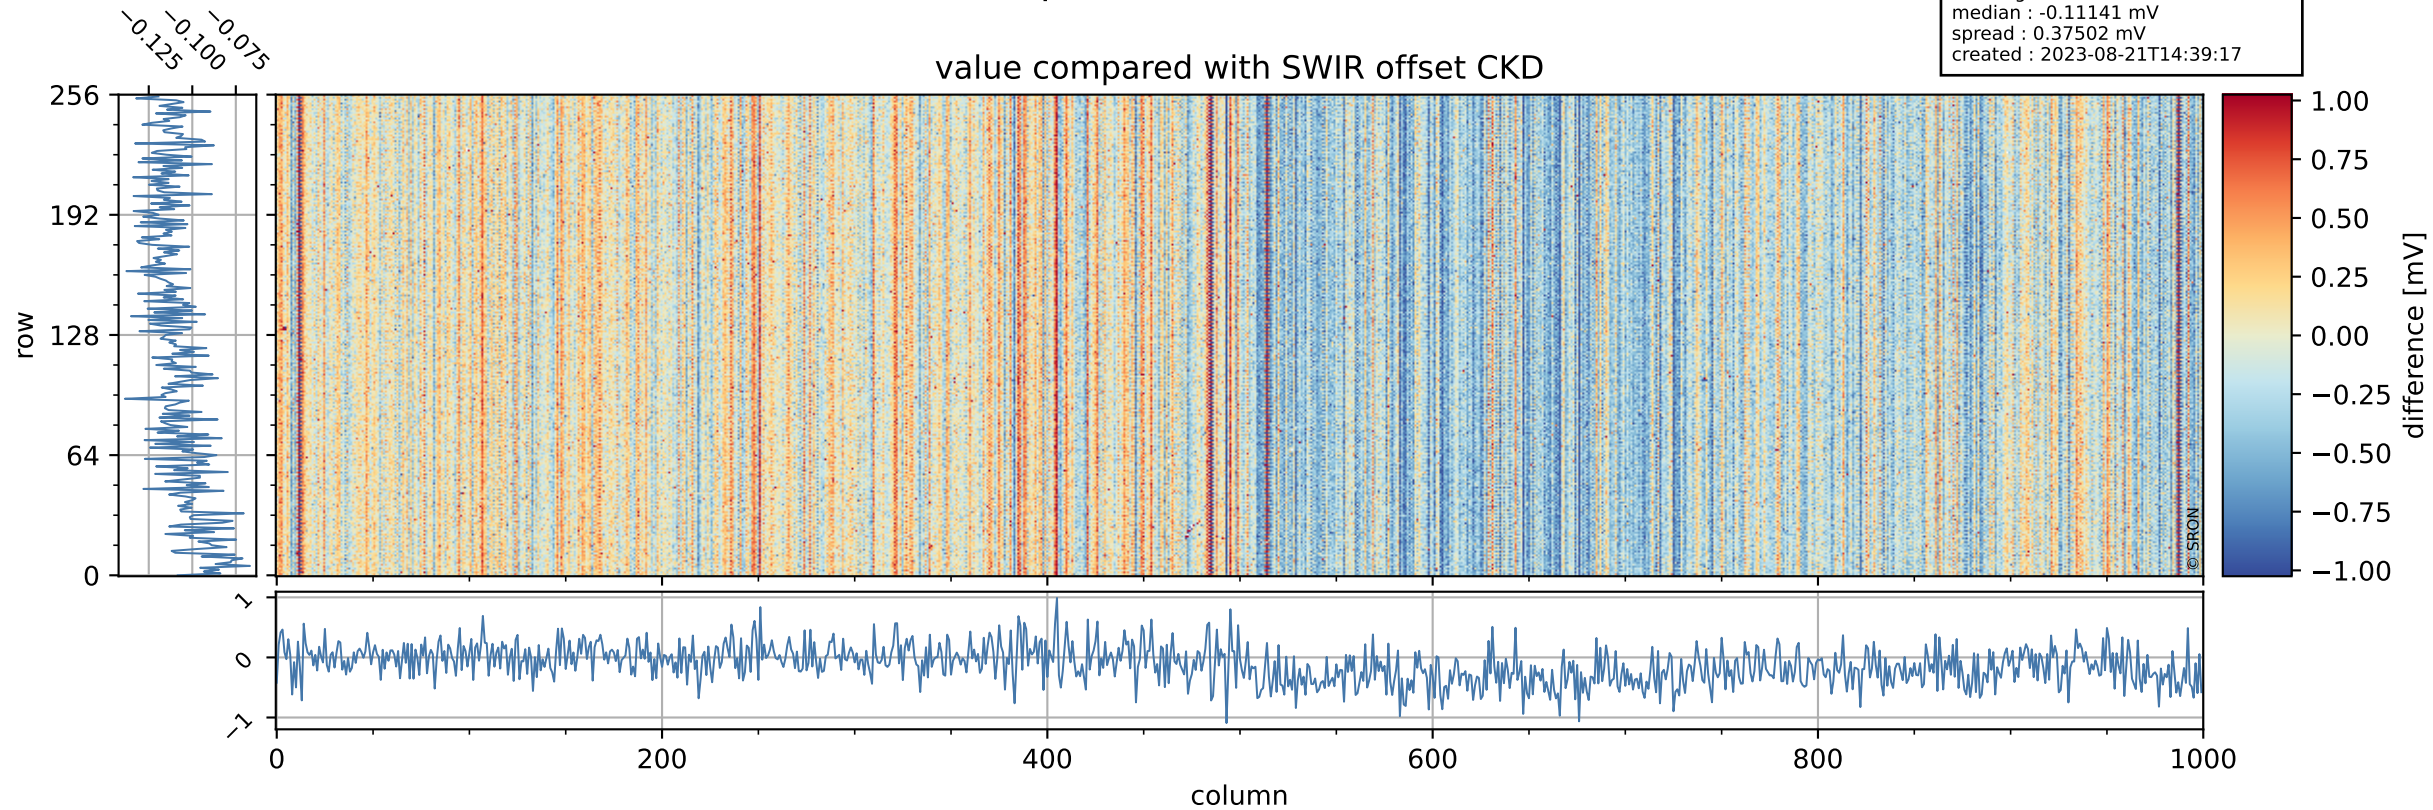

Tropomi SWIR offset (official)

orbits : 18 in [12547, 12592]
coverage : 2020-03-15 / 2020-03-18
median : 0.52591 V
spread : 0.035918 V
created : 2023-08-21T14:39:16

value detector map

Tropomi SWIR offset (official)

orbits : 18 in [12547, 12592]
coverage : 2020-03-15 / 2020-03-18
median : 28.953 μV
spread : 14.544 μV
created : 2023-08-21T14:39:16

Tropomi SWIR offset (official)

orbits : 18 in [12547, 12592]
coverage : 2020-03-15 / 2020-03-18
median : -0.11141 mV
spread : 0.37502 mV
created : 2023-08-21T14:39:17

value compared with SWIR offset CKD

Tropomi SWIR offset (official) ground-tracks of Sentinel-5P

orbits : 18 in [12547, 12592]
coverage : 2020-03-15 / 2020-03-18
created : 2023-08-21T14:39:17

Tropomi SWIR offset (official)

orbits : [2827, 12592]
coverage : 2018-04-30 / 2020-03-18
created : 2023-08-21T14:39:17

trend of detector median & temperatures