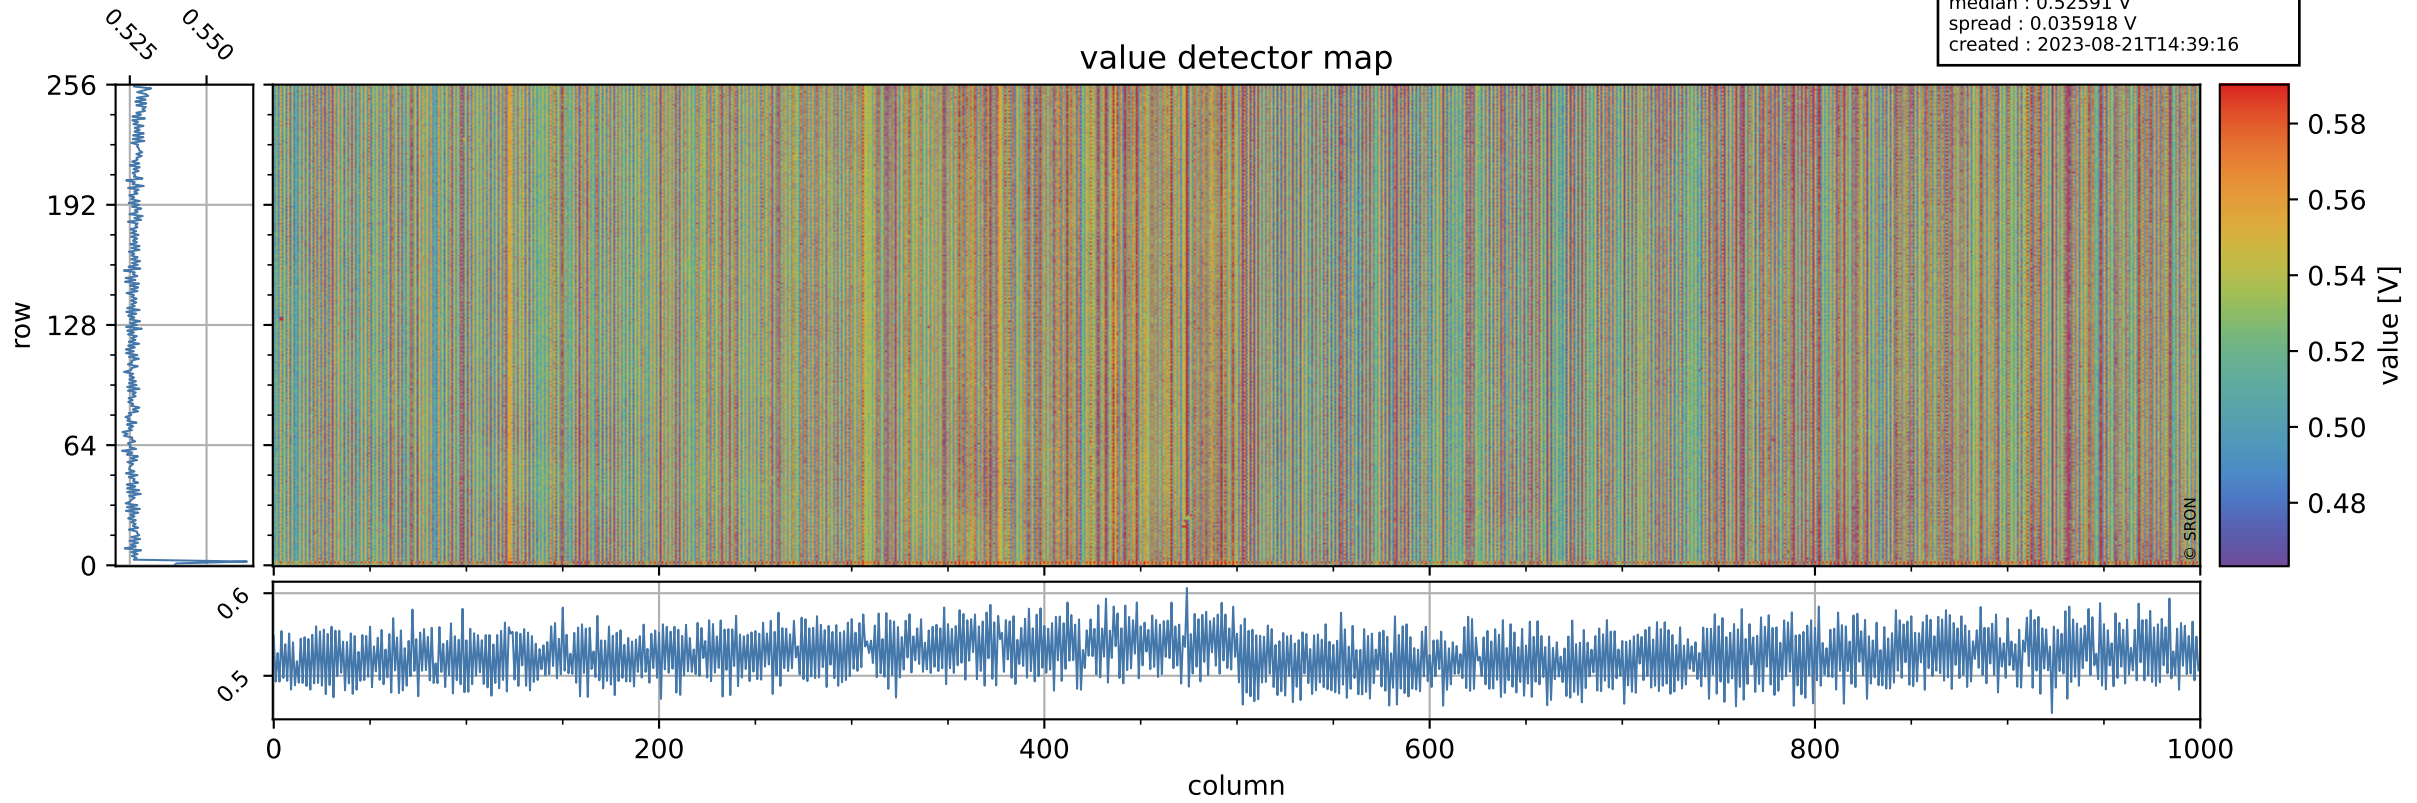

Tropomi SWIR offset (official)

orbits : 18 in [12547, 12592]
coverage : 2020-03-15 / 2020-03-18
median : 0.52591 V
spread : 0.035918 V
created : 2023-08-21T14:39:16

value detector map

Tropomi SWIR offset (official)

orbits : 18 in [12547, 12592]
coverage : 2020-03-15 / 2020-03-18
median : 28.953 μV
spread : 14.544 μV
created : 2023-08-21T14:39:16

Tropomi SWIR offset (official)

orbits : 18 in [12547, 12592]
coverage : 2020-03-15 / 2020-03-18
median : -0.11141 mV
spread : 0.37502 mV
created : 2023-08-21T14:39:17

value compared with SWIR offset CKD

Tropomi SWIR offset (official) ground-tracks of Sentinel-5P

orbits : 18 in [12547, 12592]
coverage : 2020-03-15 / 2020-03-18
created : 2023-08-21T14:39:17

Tropomi SWIR offset (official)

orbits : [2827, 12592]
coverage : 2018-04-30 / 2020-03-18
created : 2023-08-21T14:39:17

trend of detector median & temperatures