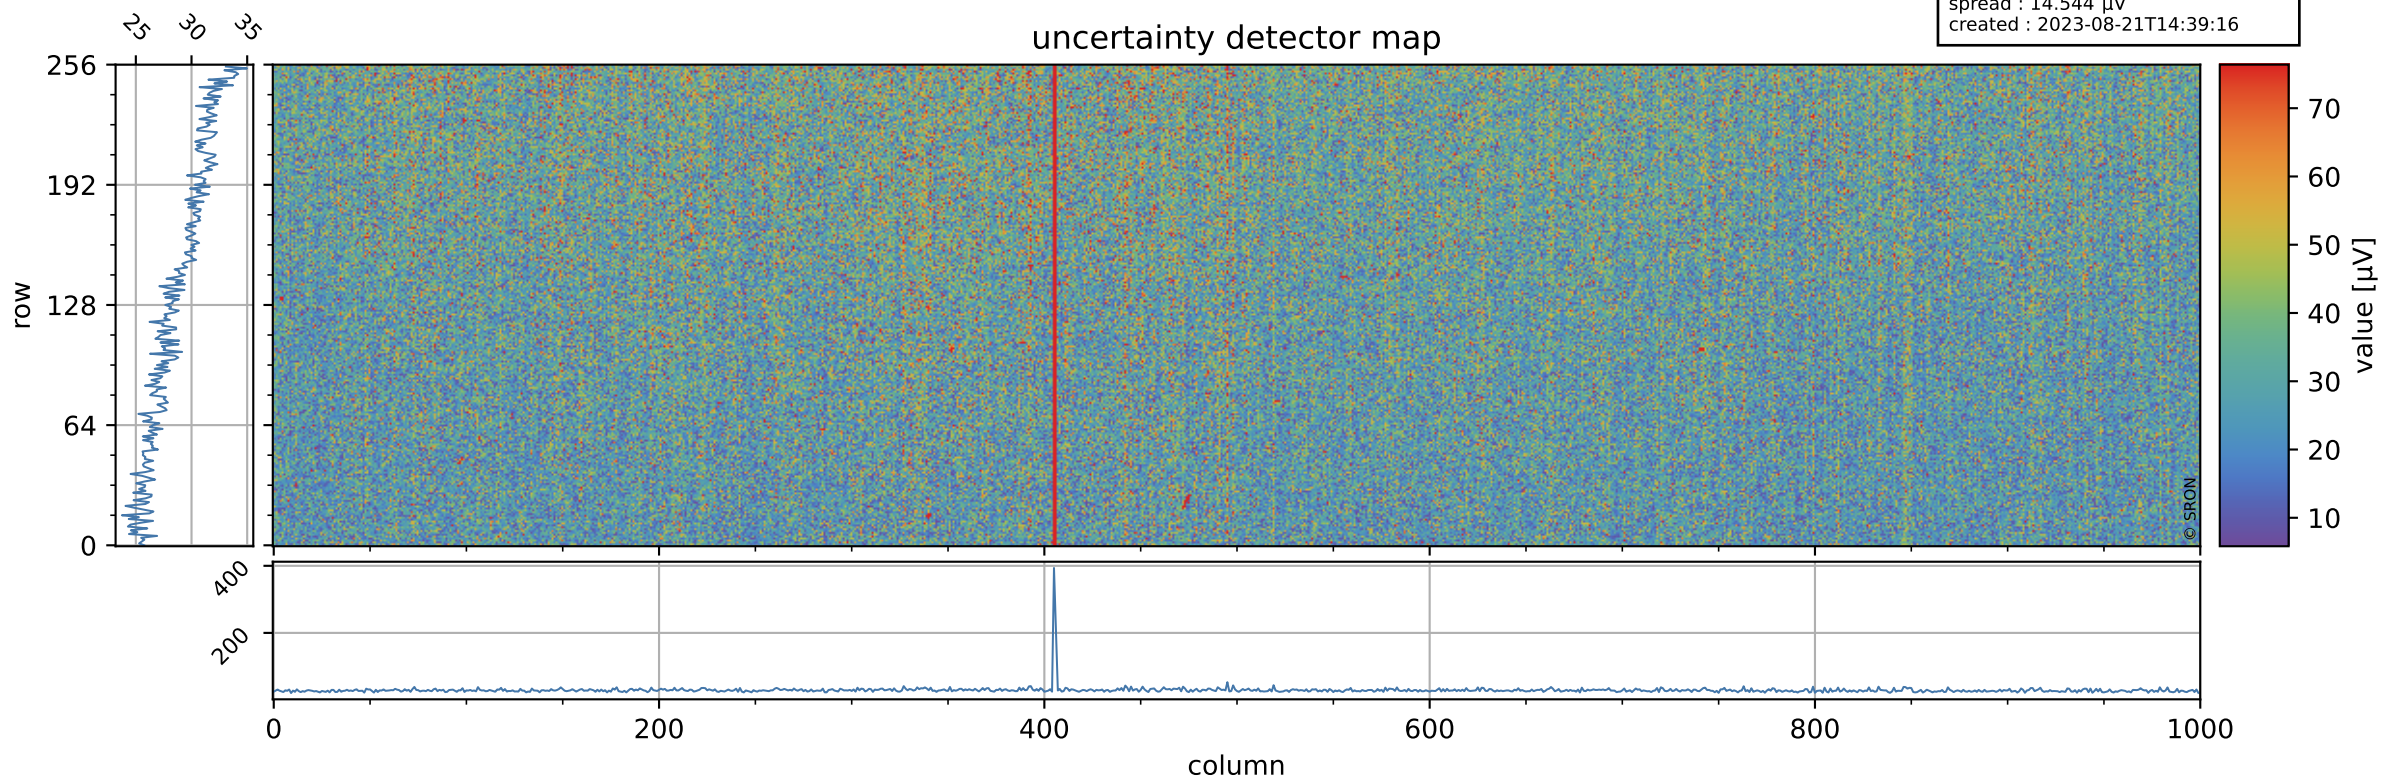

Tropomi SWIR offset (official)

orbits : 18 in [12547, 12592]
coverage : 2020-03-15 / 2020-03-18
median : 0.52591 V
spread : 0.035918 V
created : 2023-08-21T14:39:16

value detector map

Tropomi SWIR offset (official)

orbits : 18 in [12547, 12592]
coverage : 2020-03-15 / 2020-03-18
median : 28.953 μV
spread : 14.544 μV
created : 2023-08-21T14:39:16

Tropomi SWIR offset (official)

orbits : 18 in [12547, 12592]
coverage : 2020-03-15 / 2020-03-18
median : -0.11141 mV
spread : 0.37502 mV
created : 2023-08-21T14:39:17

value compared with SWIR offset CKD

Tropomi SWIR offset (official) ground-tracks of Sentinel-5P

orbits : 18 in [12547, 12592]
coverage : 2020-03-15 / 2020-03-18
created : 2023-08-21T14:39:17

Tropomi SWIR offset (official)

orbits : [2827, 12592]
coverage : 2018-04-30 / 2020-03-18
created : 2023-08-21T14:39:17

trend of detector median & temperatures