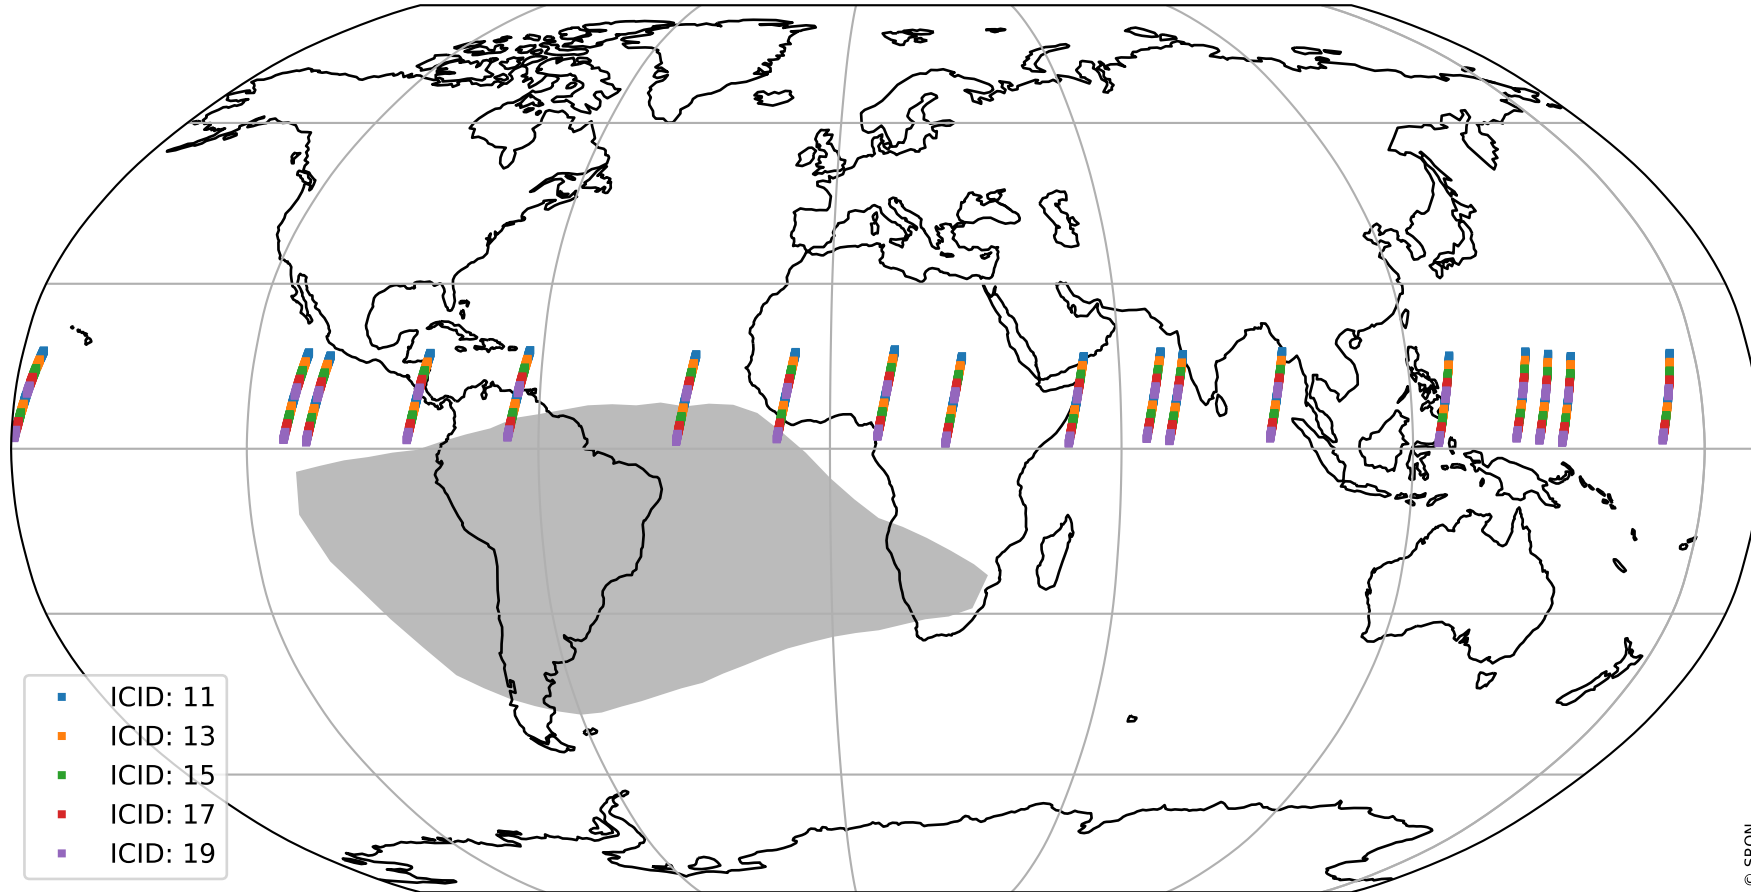

Tropomi SWIR offset (official)

orbits : 18 in [12547, 12592]
coverage : 2020-03-15 / 2020-03-18
median : 0.52591 V
spread : 0.035918 V
created : 2023-08-21T14:39:16

value detector map

Tropomi SWIR offset (official)

orbits : 18 in [12547, 12592]
coverage : 2020-03-15 / 2020-03-18
median : 28.953 μV
spread : 14.544 μV
created : 2023-08-21T14:39:16

Tropomi SWIR offset (official)

orbits : 18 in [12547, 12592]
coverage : 2020-03-15 / 2020-03-18
median : -0.11141 mV
spread : 0.37502 mV
created : 2023-08-21T14:39:17

value compared with SWIR offset CKD

Tropomi SWIR offset (official) ground-tracks of Sentinel-5P

orbits : 18 in [12547, 12592]
coverage : 2020-03-15 / 2020-03-18
created : 2023-08-21T14:39:17

Tropomi SWIR offset (official)

orbits : [2827, 12592]
coverage : 2018-04-30 / 2020-03-18
created : 2023-08-21T14:39:17

trend of detector median & temperatures