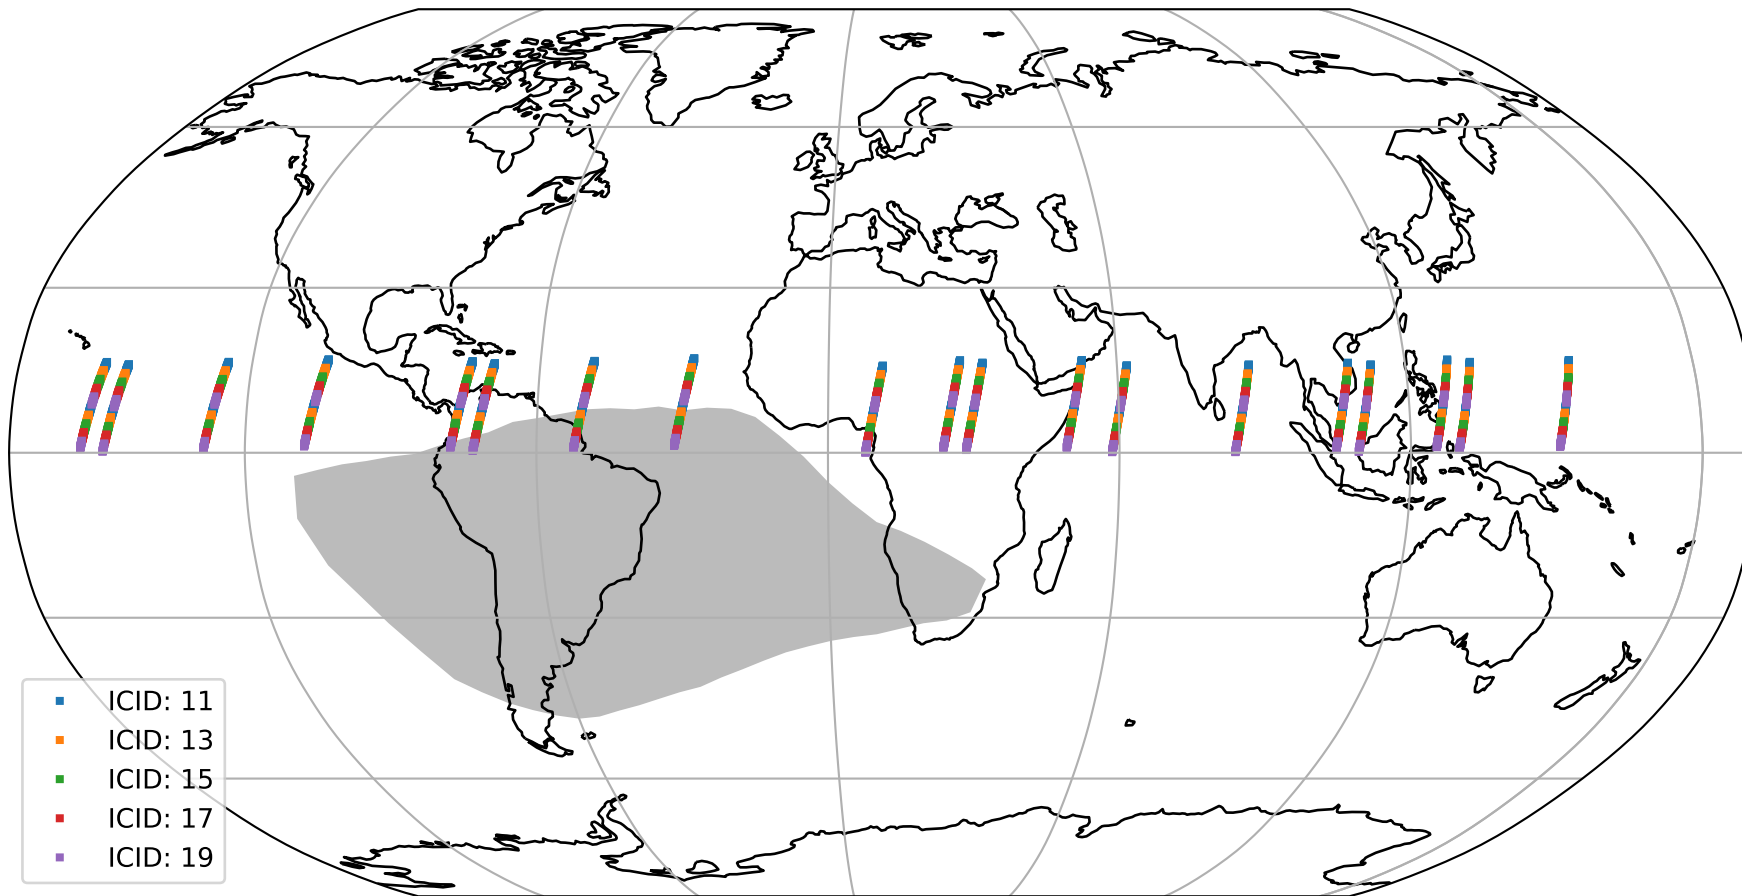

Tropomi SWIR offset (official)

orbits : 19 in [12577, 12622]
coverage : 2020-03-18 / 2020-03-21
median : 0.52591 V
spread : 0.035916 V
created : 2023-08-21T14:39:21

value detector map

Tropomi SWIR offset (official)

orbits : 19 in [12577, 12622]
coverage : 2020-03-18 / 2020-03-21
median : 28.96 μV
spread : 14.485 μV
created : 2023-08-21T14:39:21

Tropomi SWIR offset (official)

orbits : 19 in [12577, 12622]
coverage : 2020-03-18 / 2020-03-21
median : -0.11282 mV
spread : 0.36955 mV
created : 2023-08-21T14:39:22

value compared with SWIR offset CKD

Tropomi SWIR offset (official) ground-tracks of Sentinel-5P

orbits : 19 in [12577, 12622]
coverage : 2020-03-18 / 2020-03-21
created : 2023-08-21T14:39:22

Tropomi SWIR offset (official)

orbits : [2827, 12622]
coverage : 2018-04-30 / 2020-03-21
created : 2023-08-21T14:39:22

trend of detector median & temperatures