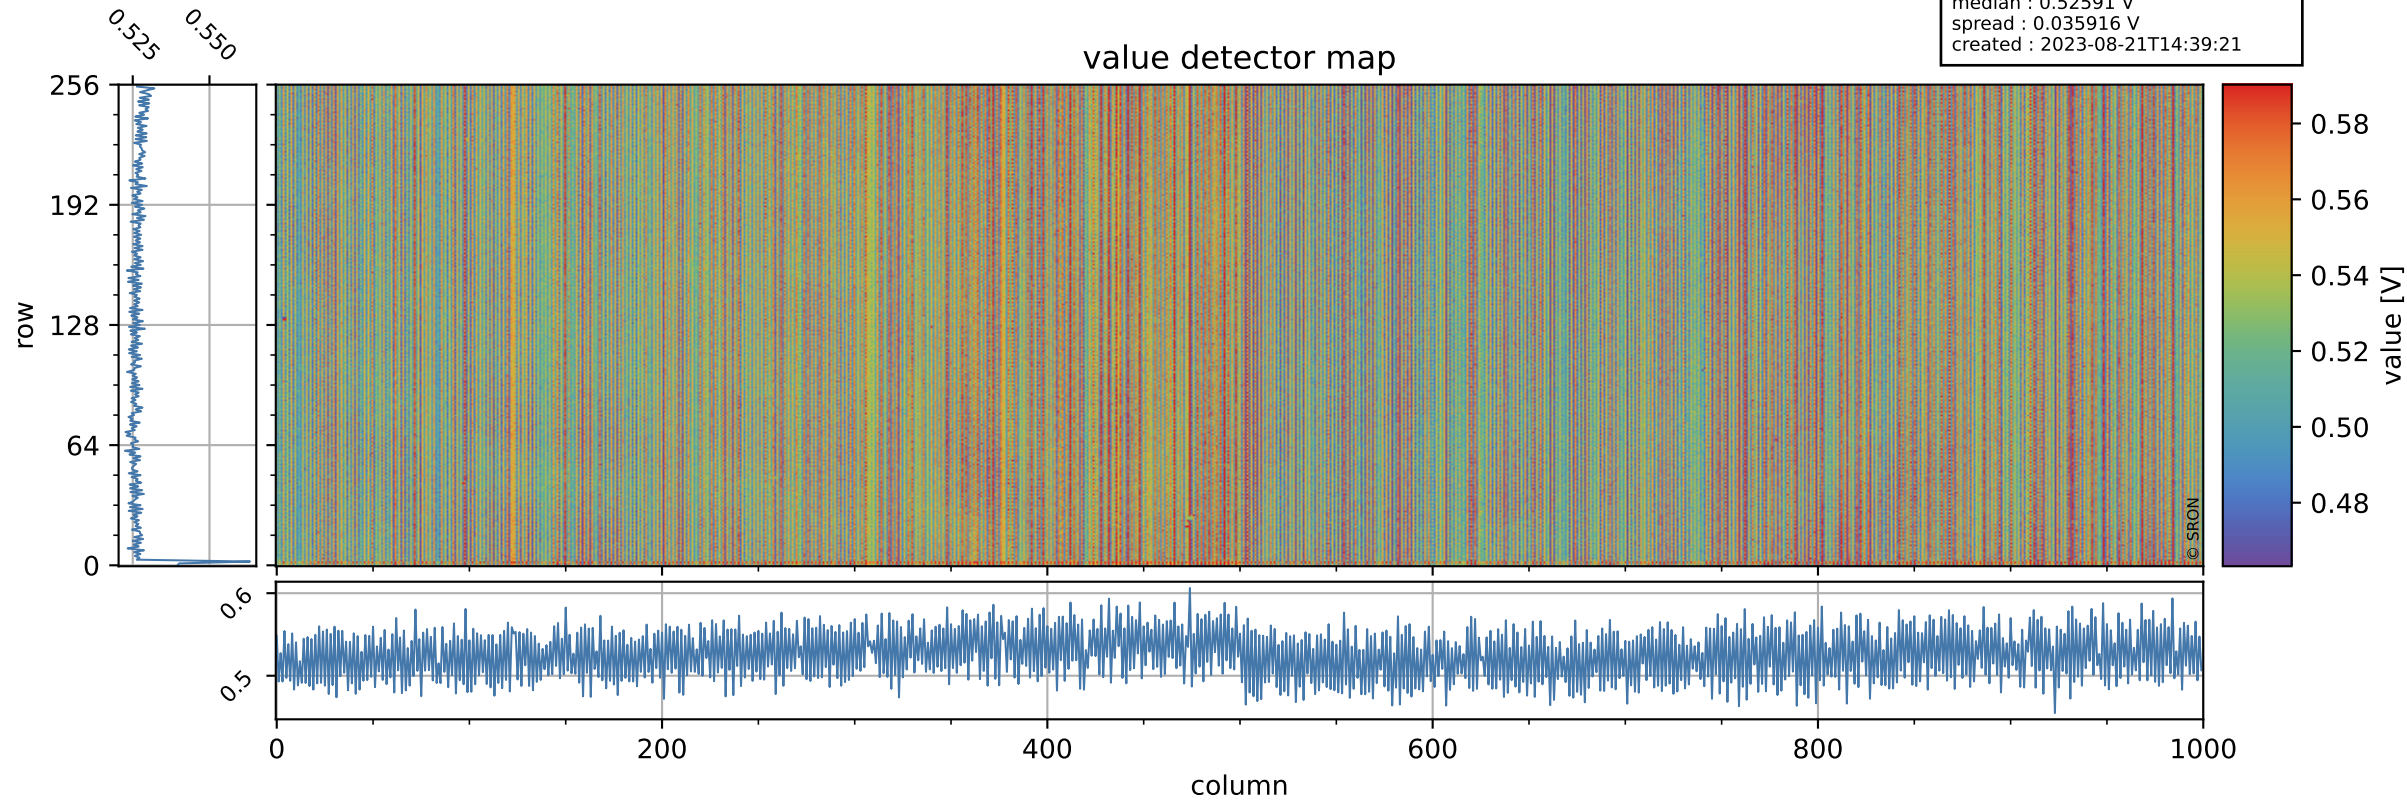

Tropomi SWIR offset (official)

orbits : 19 in [12577, 12622]
coverage : 2020-03-18 / 2020-03-21
median : 0.52591 V
spread : 0.035916 V
created : 2023-08-21T14:39:21

value detector map

Tropomi SWIR offset (official)

orbits : 19 in [12577, 12622]
coverage : 2020-03-18 / 2020-03-21
median : 28.96 μV
spread : 14.485 μV
created : 2023-08-21T14:39:21

Tropomi SWIR offset (official)

orbits : 19 in [12577, 12622]
coverage : 2020-03-18 / 2020-03-21
median : -0.11282 mV
spread : 0.36955 mV
created : 2023-08-21T14:39:22

value compared with SWIR offset CKD

Tropomi SWIR offset (official) ground-tracks of Sentinel-5P

orbits : 19 in [12577, 12622]
coverage : 2020-03-18 / 2020-03-21
created : 2023-08-21T14:39:22

Tropomi SWIR offset (official)

orbits : [2827, 12622]
coverage : 2018-04-30 / 2020-03-21
created : 2023-08-21T14:39:22

trend of detector median & temperatures