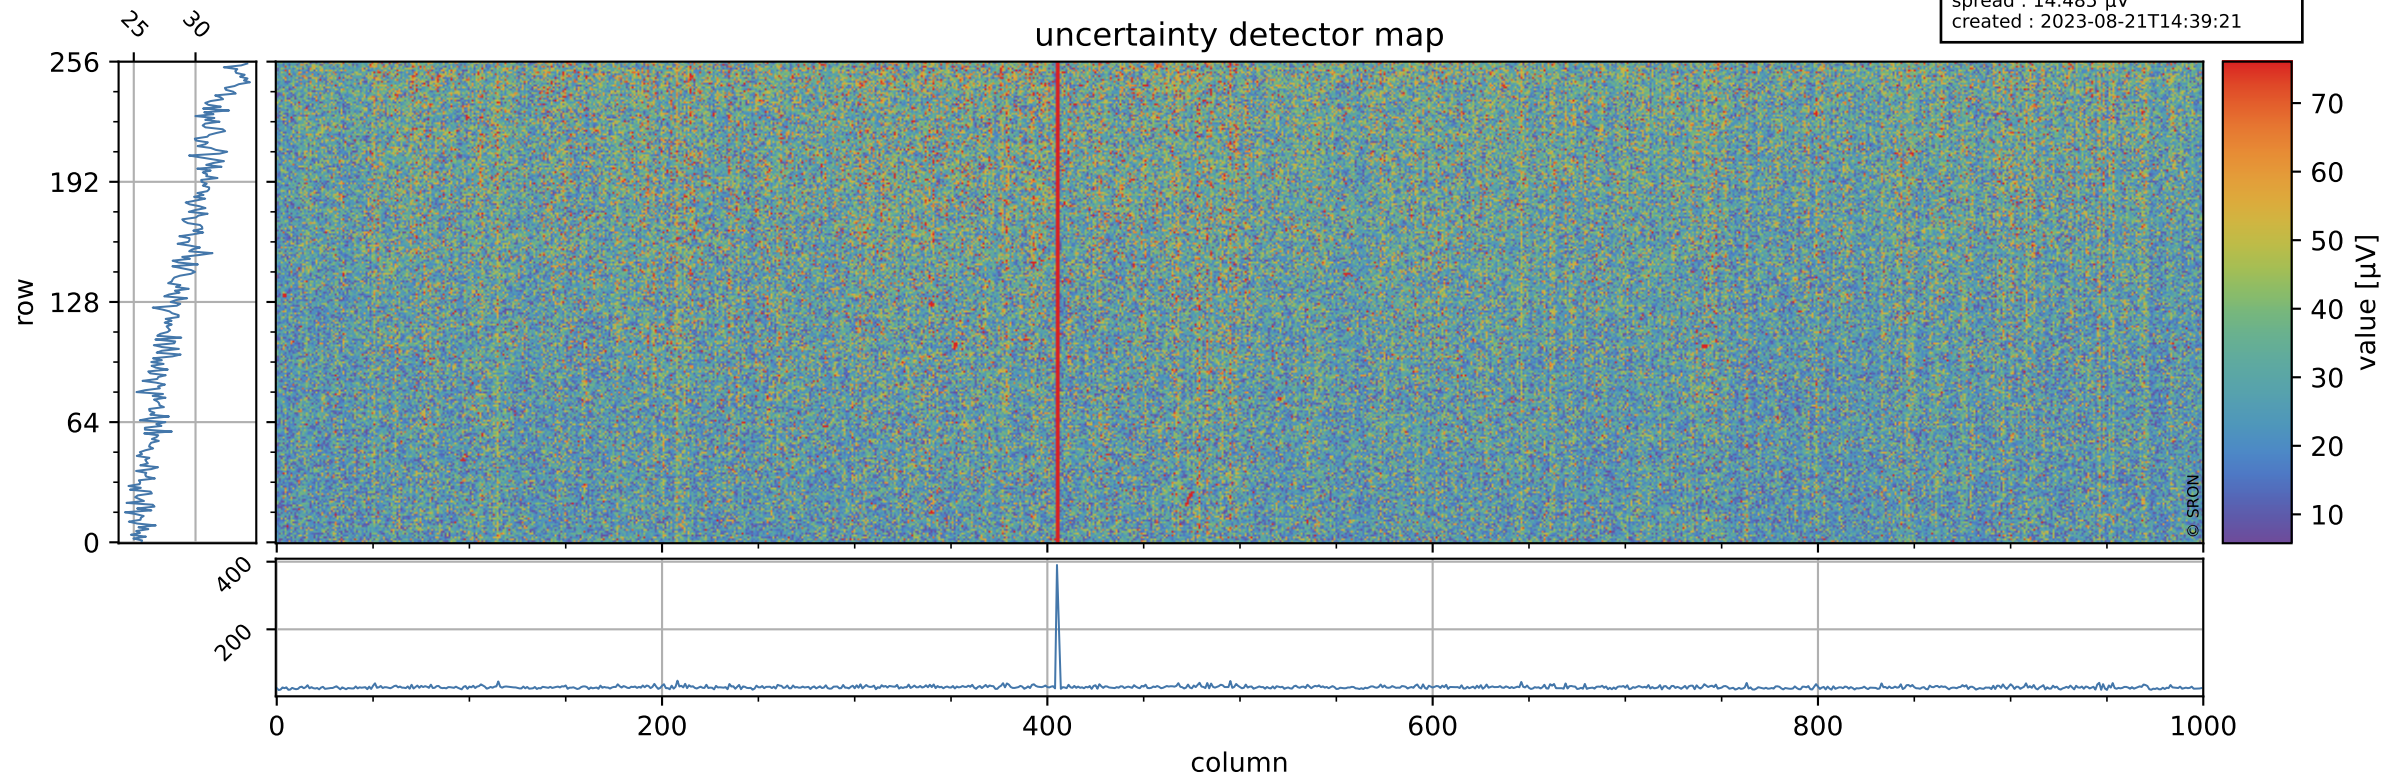

Tropomi SWIR offset (official)

orbits : 19 in [12577, 12622]
coverage : 2020-03-18 / 2020-03-21
median : 0.52591 V
spread : 0.035916 V
created : 2023-08-21T14:39:21

value detector map

Tropomi SWIR offset (official)

orbits : 19 in [12577, 12622]
coverage : 2020-03-18 / 2020-03-21
median : 28.96 μV
spread : 14.485 μV
created : 2023-08-21T14:39:21

Tropomi SWIR offset (official)

orbits : 19 in [12577, 12622]
coverage : 2020-03-18 / 2020-03-21
median : -0.11282 mV
spread : 0.36955 mV
created : 2023-08-21T14:39:22

value compared with SWIR offset CKD

Tropomi SWIR offset (official) ground-tracks of Sentinel-5P

orbits : 19 in [12577, 12622]
coverage : 2020-03-18 / 2020-03-21
created : 2023-08-21T14:39:22

Tropomi SWIR offset (official)

orbits : [2827, 12622]
coverage : 2018-04-30 / 2020-03-21
created : 2023-08-21T14:39:22

trend of detector median & temperatures