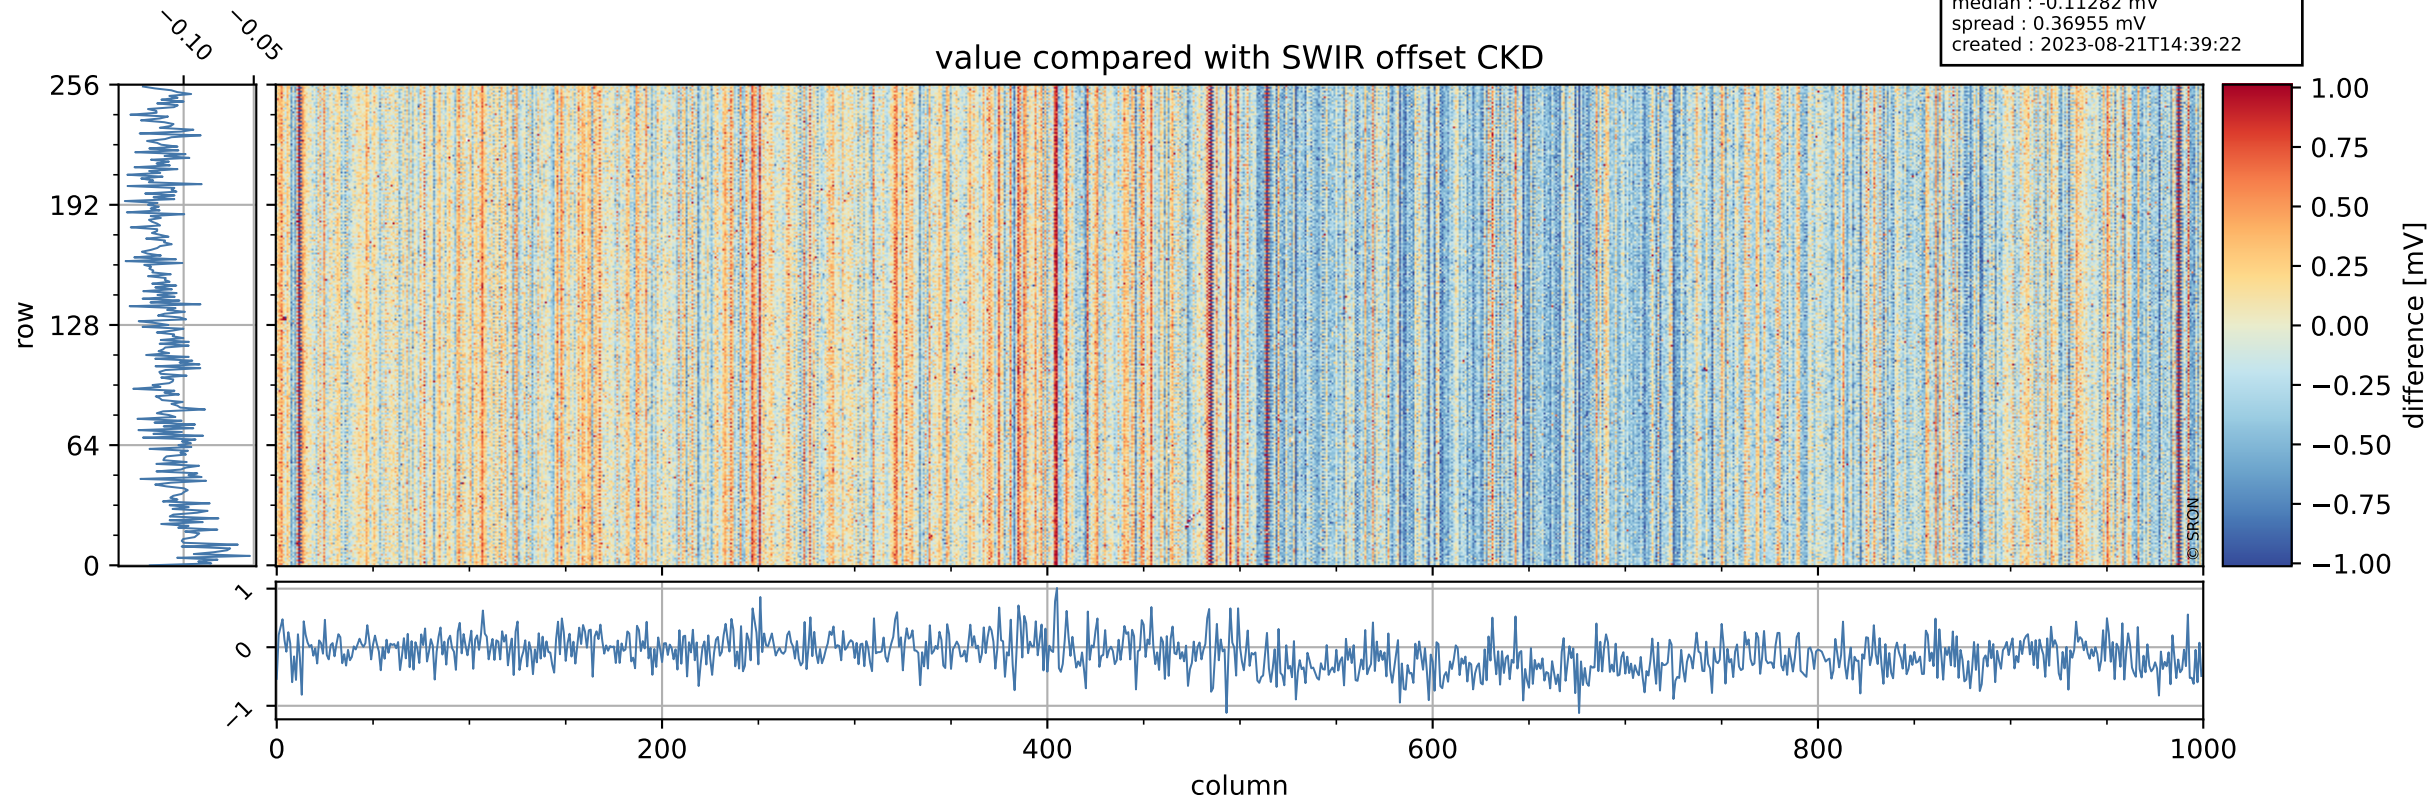

Tropomi SWIR offset (official)

orbits : 19 in [12577, 12622]
coverage : 2020-03-18 / 2020-03-21
median : 0.52591 V
spread : 0.035916 V
created : 2023-08-21T14:39:21

value detector map

Tropomi SWIR offset (official)

orbits : 19 in [12577, 12622]
coverage : 2020-03-18 / 2020-03-21
median : 28.96 μV
spread : 14.485 μV
created : 2023-08-21T14:39:21

Tropomi SWIR offset (official)

orbits : 19 in [12577, 12622]
coverage : 2020-03-18 / 2020-03-21
median : -0.11282 mV
spread : 0.36955 mV
created : 2023-08-21T14:39:22

value compared with SWIR offset CKD

Tropomi SWIR offset (official) ground-tracks of Sentinel-5P

orbits : 19 in [12577, 12622]
coverage : 2020-03-18 / 2020-03-21
created : 2023-08-21T14:39:22

Tropomi SWIR offset (official)

orbits : [2827, 12622]
coverage : 2018-04-30 / 2020-03-21
created : 2023-08-21T14:39:22

trend of detector median & temperatures