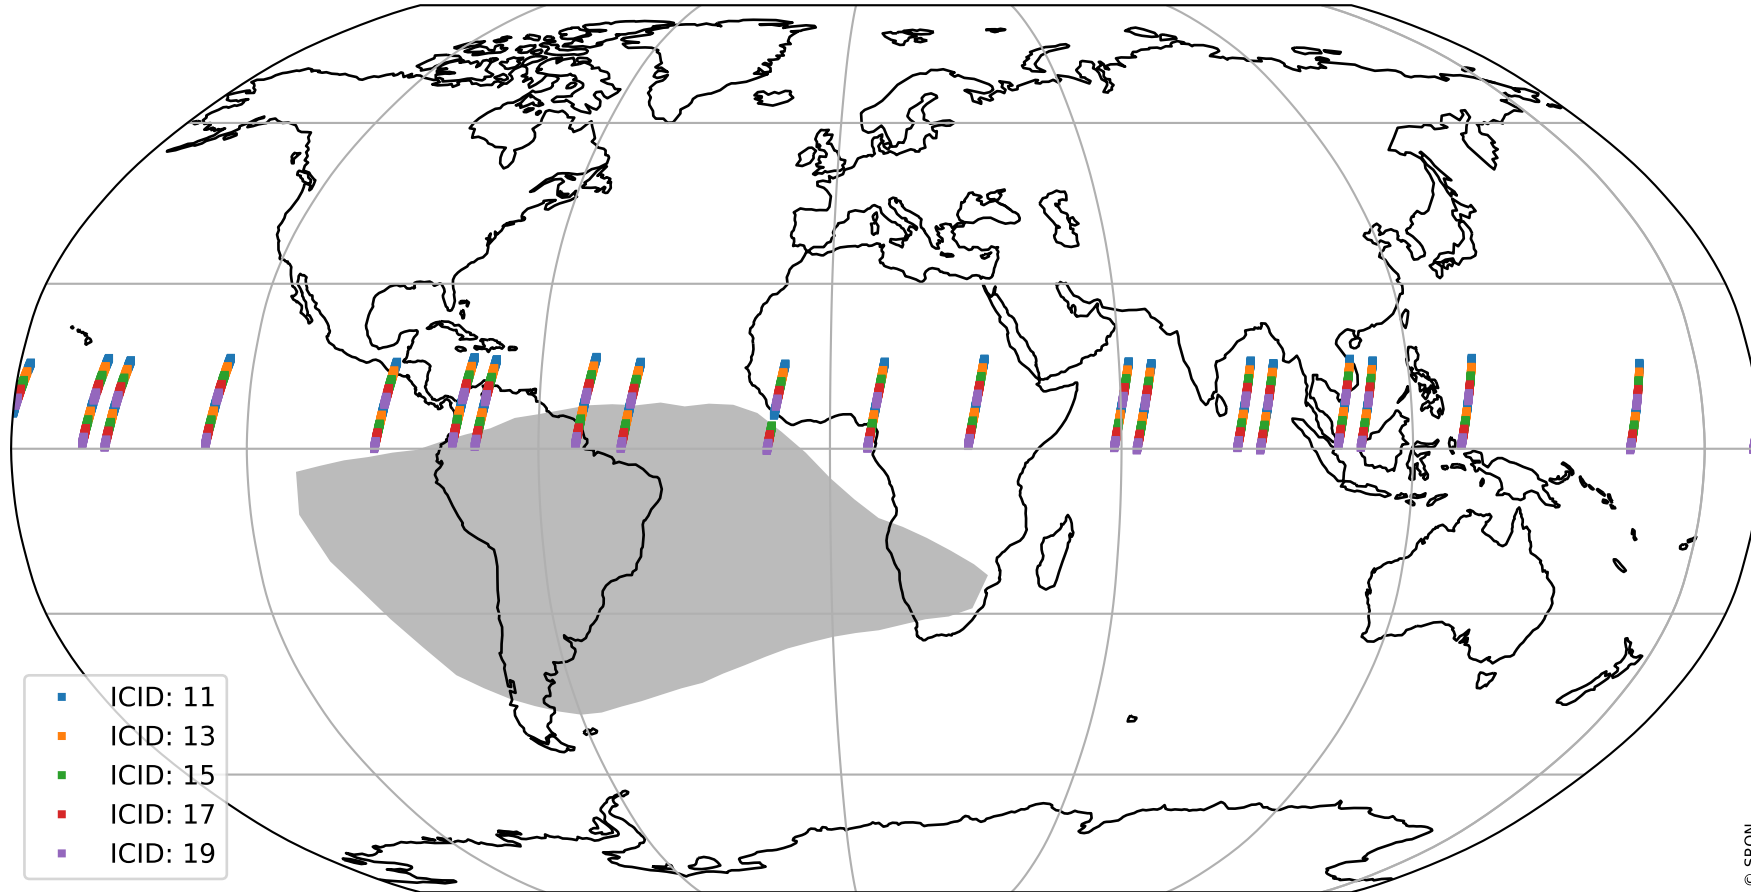

Tropomi SWIR offset (official)

orbits : 20 in [12592, 12637]
coverage : 2020-03-19 / 2020-03-22
median : 0.52591 V
spread : 0.035917 V
created : 2023-08-21T14:39:23

value detector map

Tropomi SWIR offset (official)

orbits : 20 in [12592, 12637]
coverage : 2020-03-19 / 2020-03-22
median : 28.801 μV
spread : 14.486 μV
created : 2023-08-21T14:39:24

Tropomi SWIR offset (official)

orbits : 20 in [12592, 12637]
coverage : 2020-03-19 / 2020-03-22
median : -0.1081 mV
spread : 0.36944 mV
created : 2023-08-21T14:39:24

value compared with SWIR offset CKD

Tropomi SWIR offset (official) ground-tracks of Sentinel-5P

orbits : 20 in [12592, 12637]
coverage : 2020-03-19 / 2020-03-22
created : 2023-08-21T14:39:24

Tropomi SWIR offset (official)

orbits : [2827, 12637]
coverage : 2018-04-30 / 2020-03-22
created : 2023-08-21T14:39:25

trend of detector median & temperatures