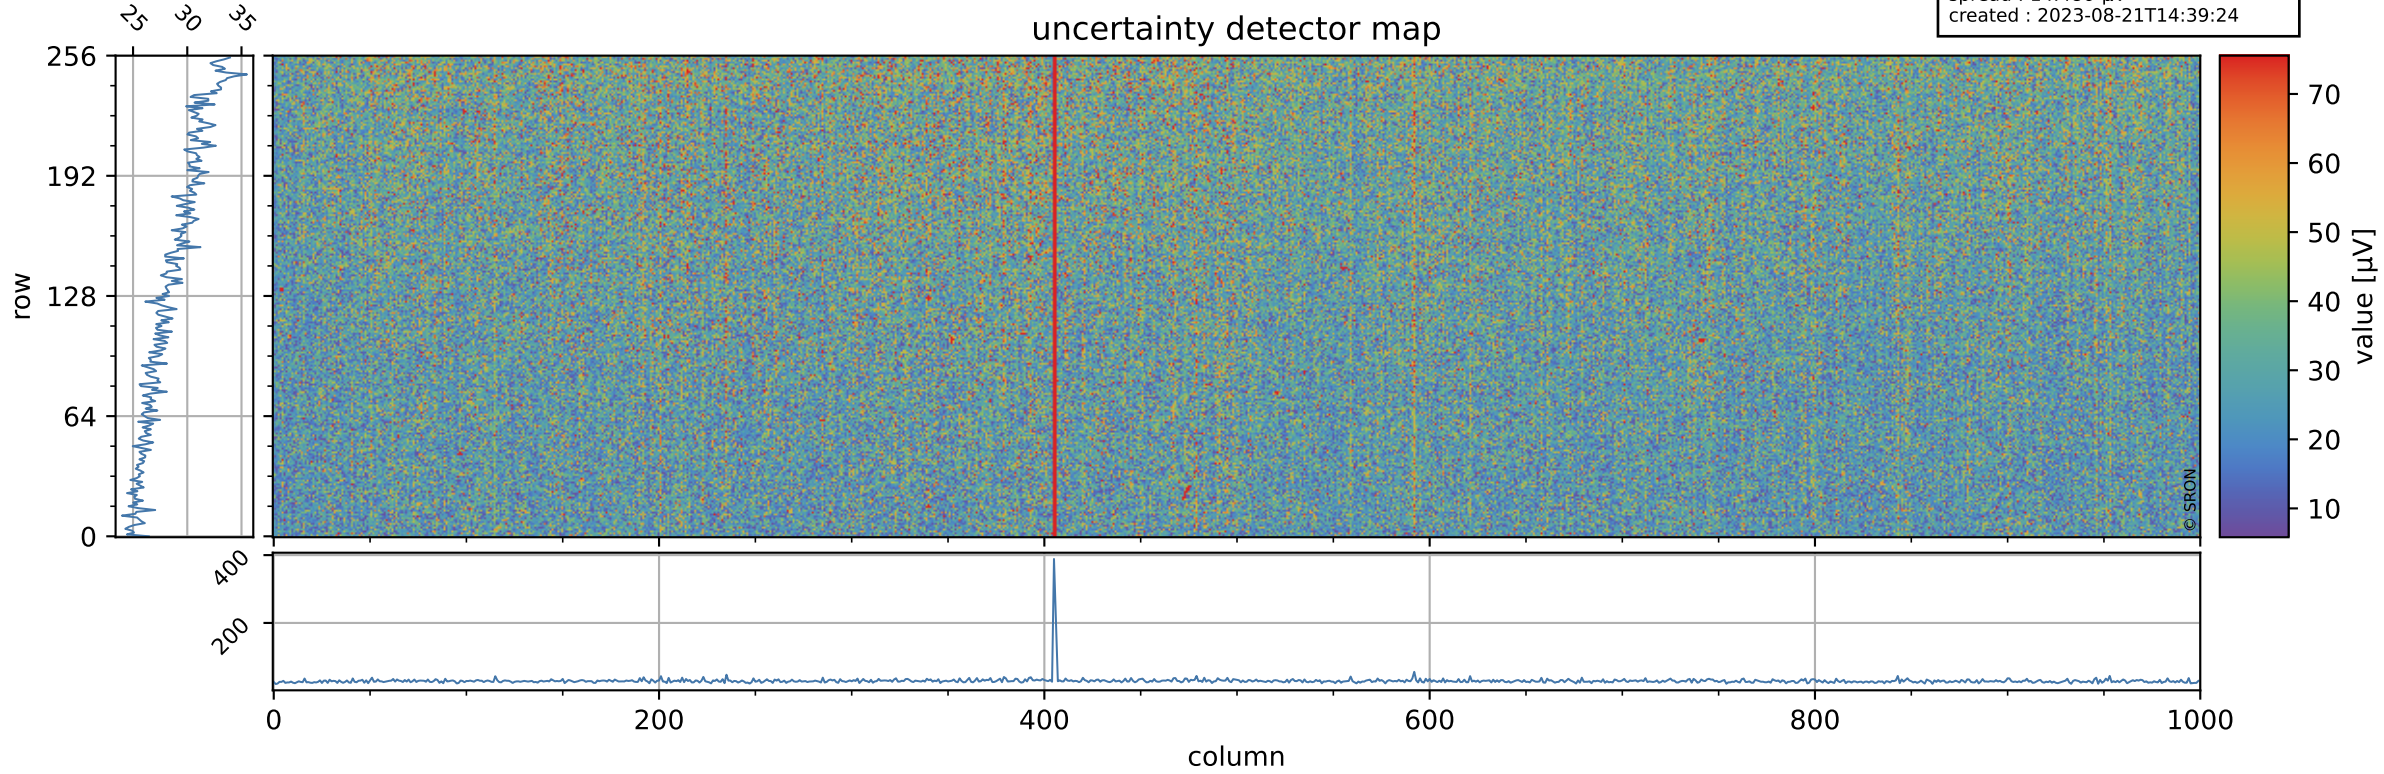

Tropomi SWIR offset (official)

orbits : 20 in [12592, 12637]
coverage : 2020-03-19 / 2020-03-22
median : 0.52591 V
spread : 0.035917 V
created : 2023-08-21T14:39:23

value detector map

Tropomi SWIR offset (official)

orbits : 20 in [12592, 12637]
coverage : 2020-03-19 / 2020-03-22
median : 28.801 μV
spread : 14.486 μV
created : 2023-08-21T14:39:24

Tropomi SWIR offset (official)

orbits : 20 in [12592, 12637]
coverage : 2020-03-19 / 2020-03-22
median : -0.1081 mV
spread : 0.36944 mV
created : 2023-08-21T14:39:24

value compared with SWIR offset CKD

Tropomi SWIR offset (official) ground-tracks of Sentinel-5P

orbits : 20 in [12592, 12637]
coverage : 2020-03-19 / 2020-03-22
created : 2023-08-21T14:39:24

Tropomi SWIR offset (official)

orbits : [2827, 12637]
coverage : 2018-04-30 / 2020-03-22
created : 2023-08-21T14:39:25

trend of detector median & temperatures