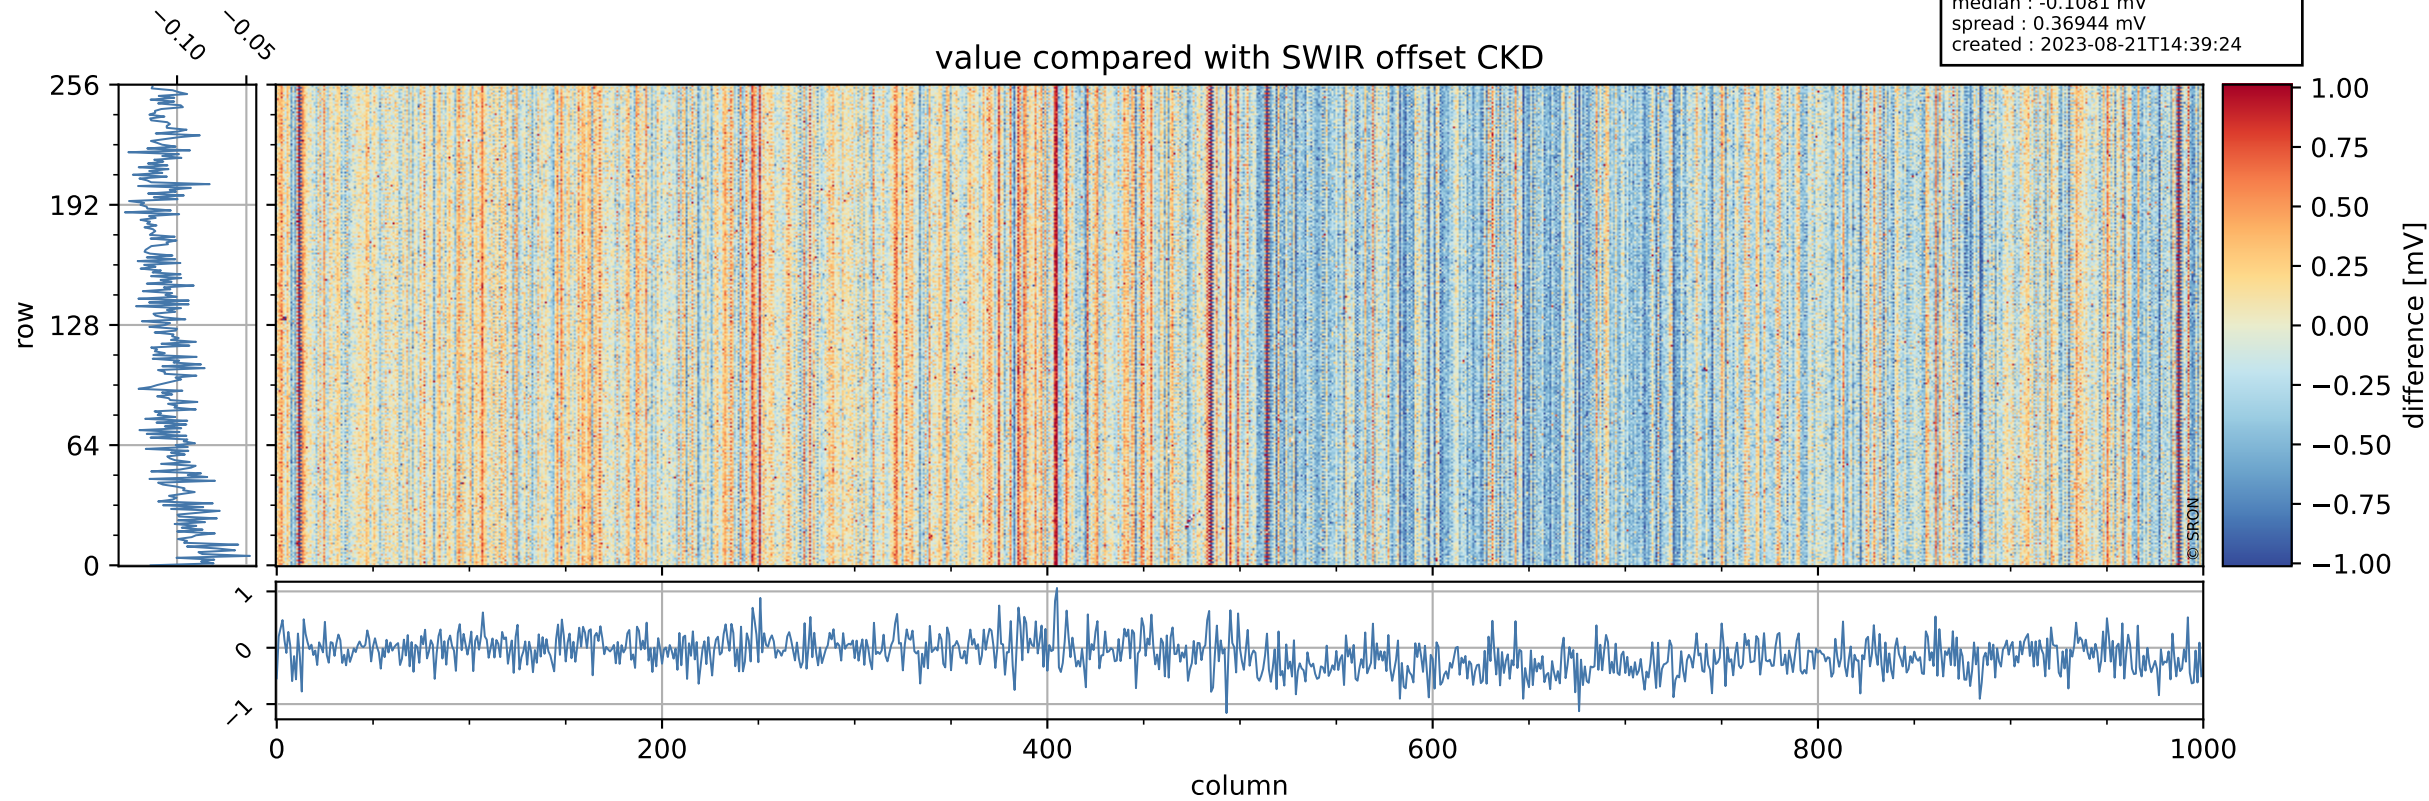

Tropomi SWIR offset (official)

orbits : 20 in [12592, 12637]
coverage : 2020-03-19 / 2020-03-22
median : 0.52591 V
spread : 0.035917 V
created : 2023-08-21T14:39:23

value detector map

Tropomi SWIR offset (official)

orbits : 20 in [12592, 12637]
coverage : 2020-03-19 / 2020-03-22
median : 28.801 μV
spread : 14.486 μV
created : 2023-08-21T14:39:24

Tropomi SWIR offset (official)

orbits : 20 in [12592, 12637]
coverage : 2020-03-19 / 2020-03-22
median : -0.1081 mV
spread : 0.36944 mV
created : 2023-08-21T14:39:24

value compared with SWIR offset CKD

Tropomi SWIR offset (official) ground-tracks of Sentinel-5P

orbits : 20 in [12592, 12637]
coverage : 2020-03-19 / 2020-03-22
created : 2023-08-21T14:39:24

Tropomi SWIR offset (official)

orbits : [2827, 12637]
coverage : 2018-04-30 / 2020-03-22
created : 2023-08-21T14:39:25

trend of detector median & temperatures