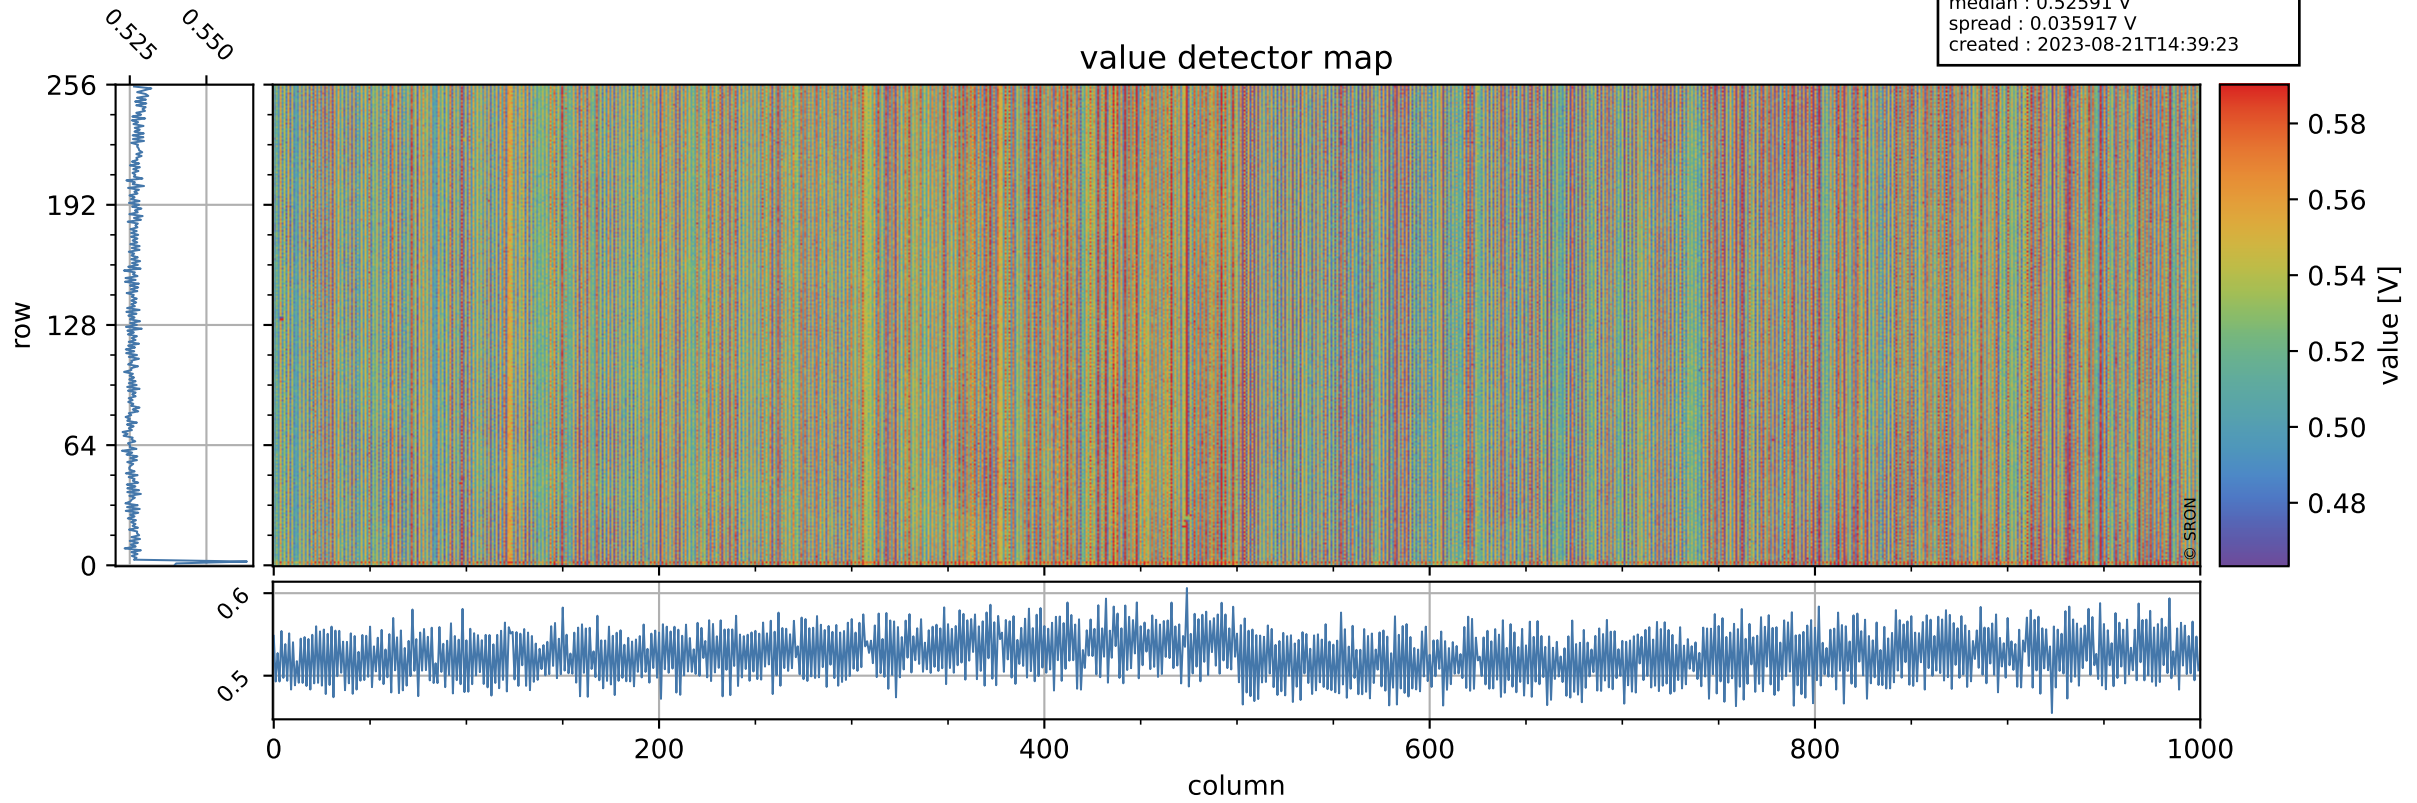

Tropomi SWIR offset (official)

orbits : 20 in [12592, 12637]
coverage : 2020-03-19 / 2020-03-22
median : 0.52591 V
spread : 0.035917 V
created : 2023-08-21T14:39:23

value detector map

Tropomi SWIR offset (official)

orbits : 20 in [12592, 12637]
coverage : 2020-03-19 / 2020-03-22
median : 28.801 μV
spread : 14.486 μV
created : 2023-08-21T14:39:24

Tropomi SWIR offset (official)

orbits : 20 in [12592, 12637]
coverage : 2020-03-19 / 2020-03-22
median : -0.1081 mV
spread : 0.36944 mV
created : 2023-08-21T14:39:24

value compared with SWIR offset CKD

Tropomi SWIR offset (official) ground-tracks of Sentinel-5P

orbits : 20 in [12592, 12637]
coverage : 2020-03-19 / 2020-03-22
created : 2023-08-21T14:39:24

Tropomi SWIR offset (official)

orbits : [2827, 12637]
coverage : 2018-04-30 / 2020-03-22
created : 2023-08-21T14:39:25

trend of detector median & temperatures