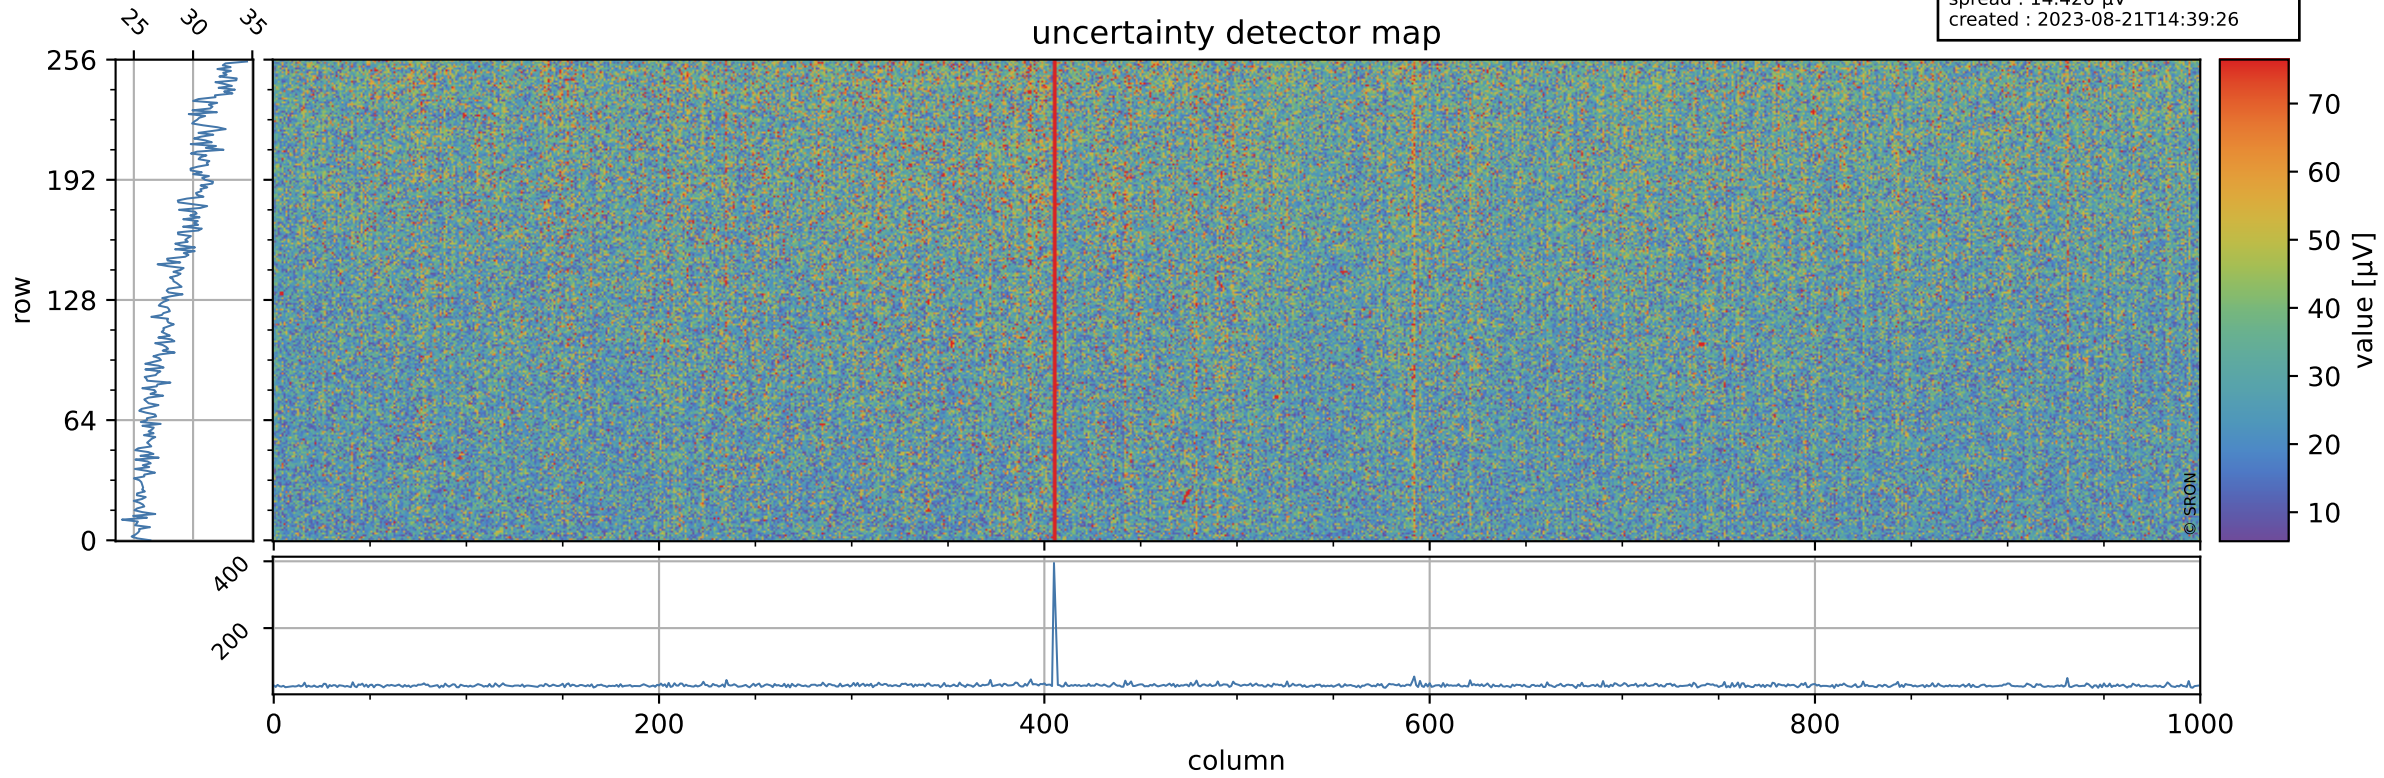

# Tropomi SWIR offset (official)

orbits : 19 in [12607, 12652]  
coverage : 2020-03-20 / 2020-03-23  
median : 0.52592 V  
spread : 0.035916 V  
created : 2023-08-21T14:39:25

## value detector map

# Tropomi SWIR offset (official)

orbits : 19 in [12607, 12652]  
coverage : 2020-03-20 / 2020-03-23  
median : 28.711  $\mu\text{V}$   
spread : 14.426  $\mu\text{V}$   
created : 2023-08-21T14:39:26

# Tropomi SWIR offset (official) ground-tracks of Sentinel-5P

orbits : 19 in [12607, 12652]  
coverage : 2020-03-20 / 2020-03-23  
created : 2023-08-21T14:39:26