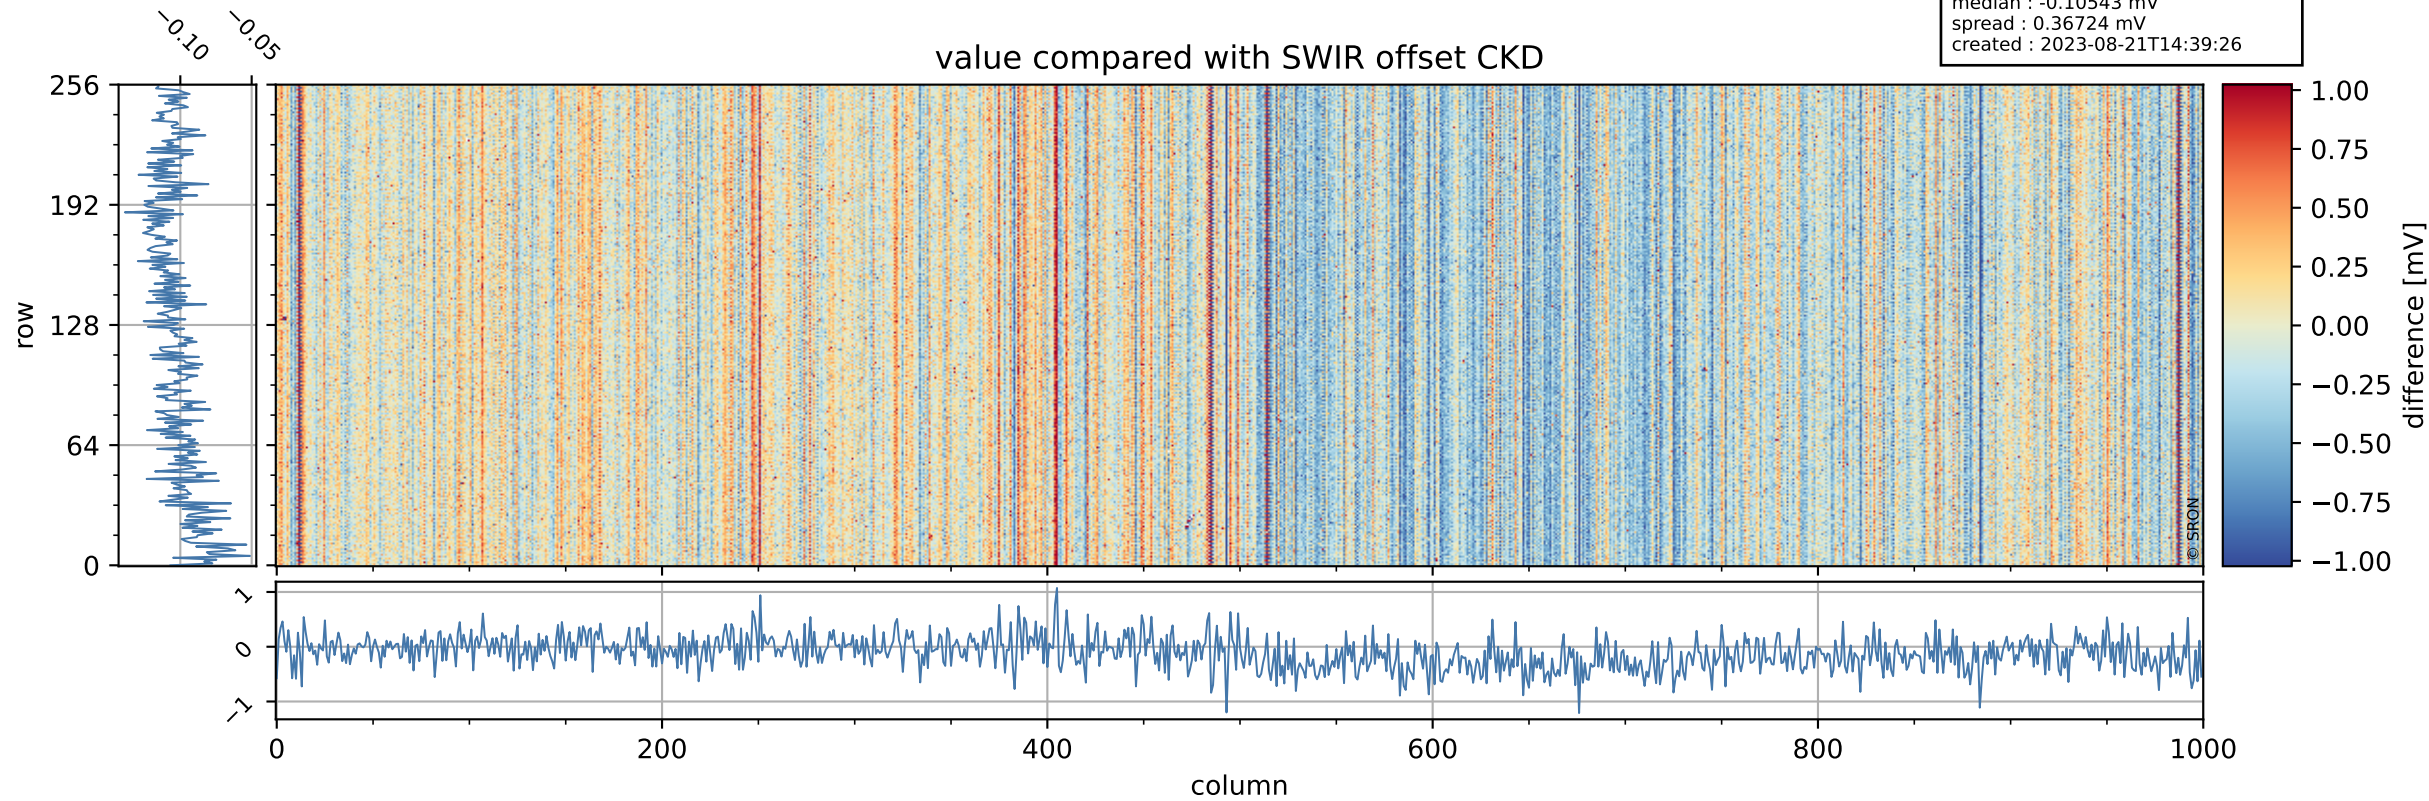

## value detector map

# Tropomi SWIR offset (official)

orbits : 19 in [12607, 12652]  
coverage : 2020-03-20 / 2020-03-23  
median : 28.711  $\mu\text{V}$   
spread : 14.426  $\mu\text{V}$   
created : 2023-08-21T14:39:26

# Tropomi SWIR offset (official)

orbits : 19 in [12607, 12652]  
coverage : 2020-03-20 / 2020-03-23  
median : -0.10543 mV  
spread : 0.36724 mV  
created : 2023-08-21T14:39:26

value compared with SWIR offset CKD

# Tropomi SWIR offset (official) ground-tracks of Sentinel-5P

orbits : 19 in [12607, 12652]  
coverage : 2020-03-20 / 2020-03-23  
created : 2023-08-21T14:39:26