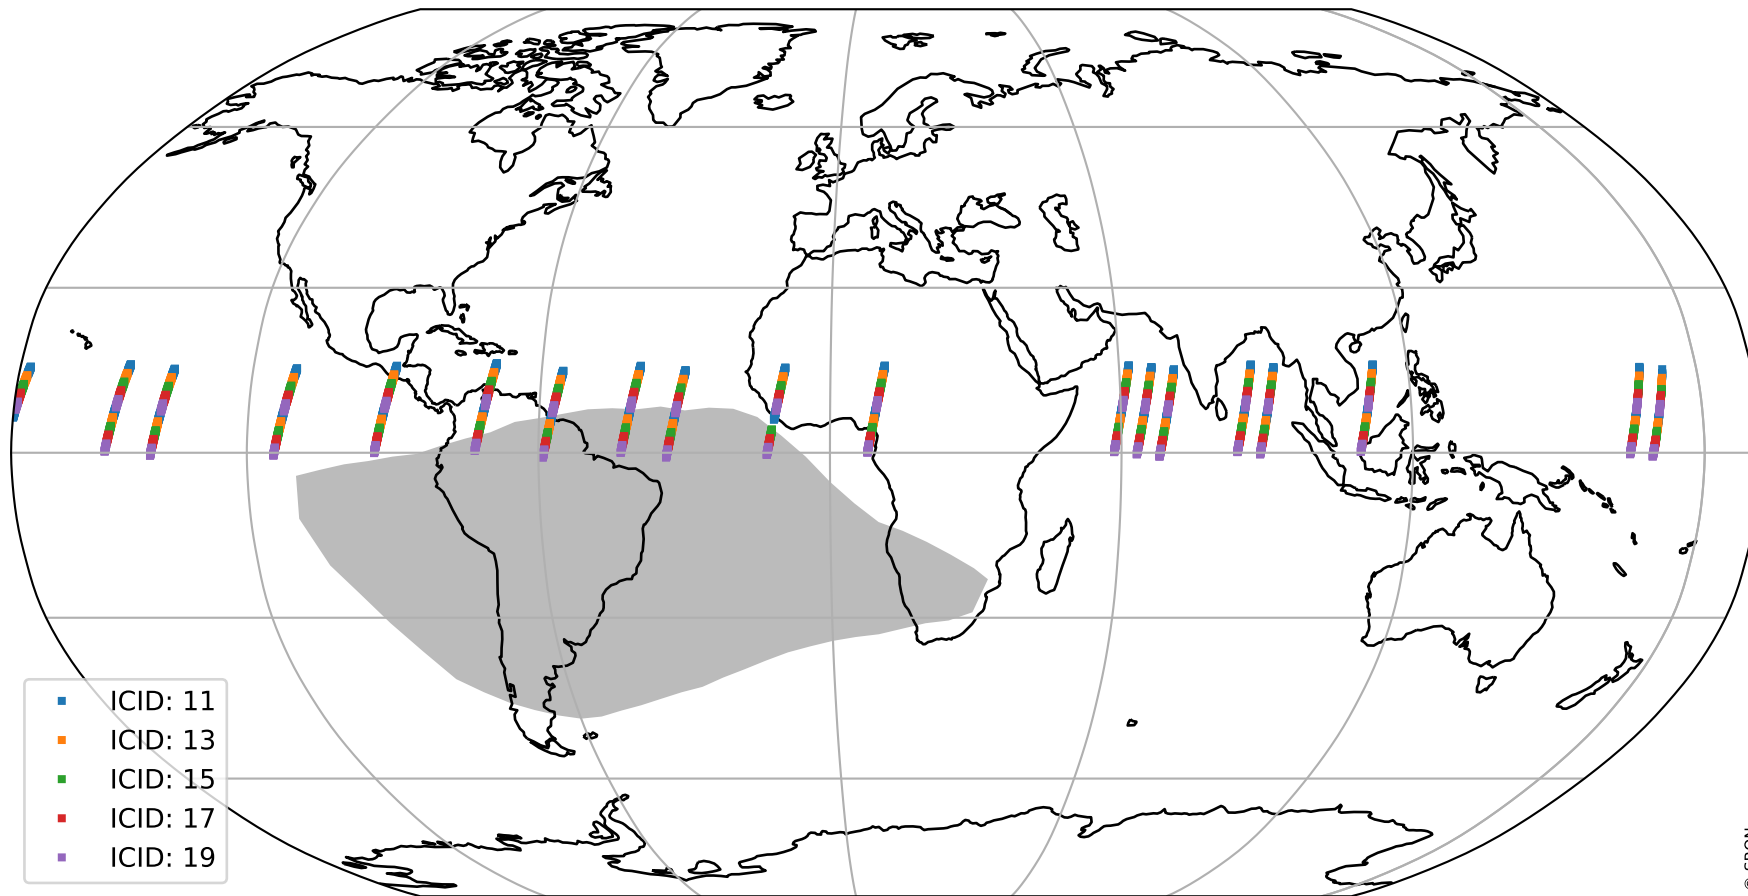

# Tropomi SWIR offset (official)

orbits : 19 in [12607, 12652]  
coverage : 2020-03-20 / 2020-03-23  
median : 28.711  $\mu\text{V}$   
spread : 14.426  $\mu\text{V}$   
created : 2023-08-21T14:39:26

# Tropomi SWIR offset (official)

orbits : 19 in [12607, 12652]  
coverage : 2020-03-20 / 2020-03-23  
median : -0.10543 mV  
spread : 0.36724 mV  
created : 2023-08-21T14:39:26

value compared with SWIR offset CKD

# Tropomi SWIR offset (official) ground-tracks of Sentinel-5P

orbits : 19 in [12607, 12652]  
coverage : 2020-03-20 / 2020-03-23  
created : 2023-08-21T14:39:26

# Tropomi SWIR offset (official)

orbits : [2827, 12652]  
coverage : 2018-04-30 / 2020-03-23  
created : 2023-08-21T14:39:27