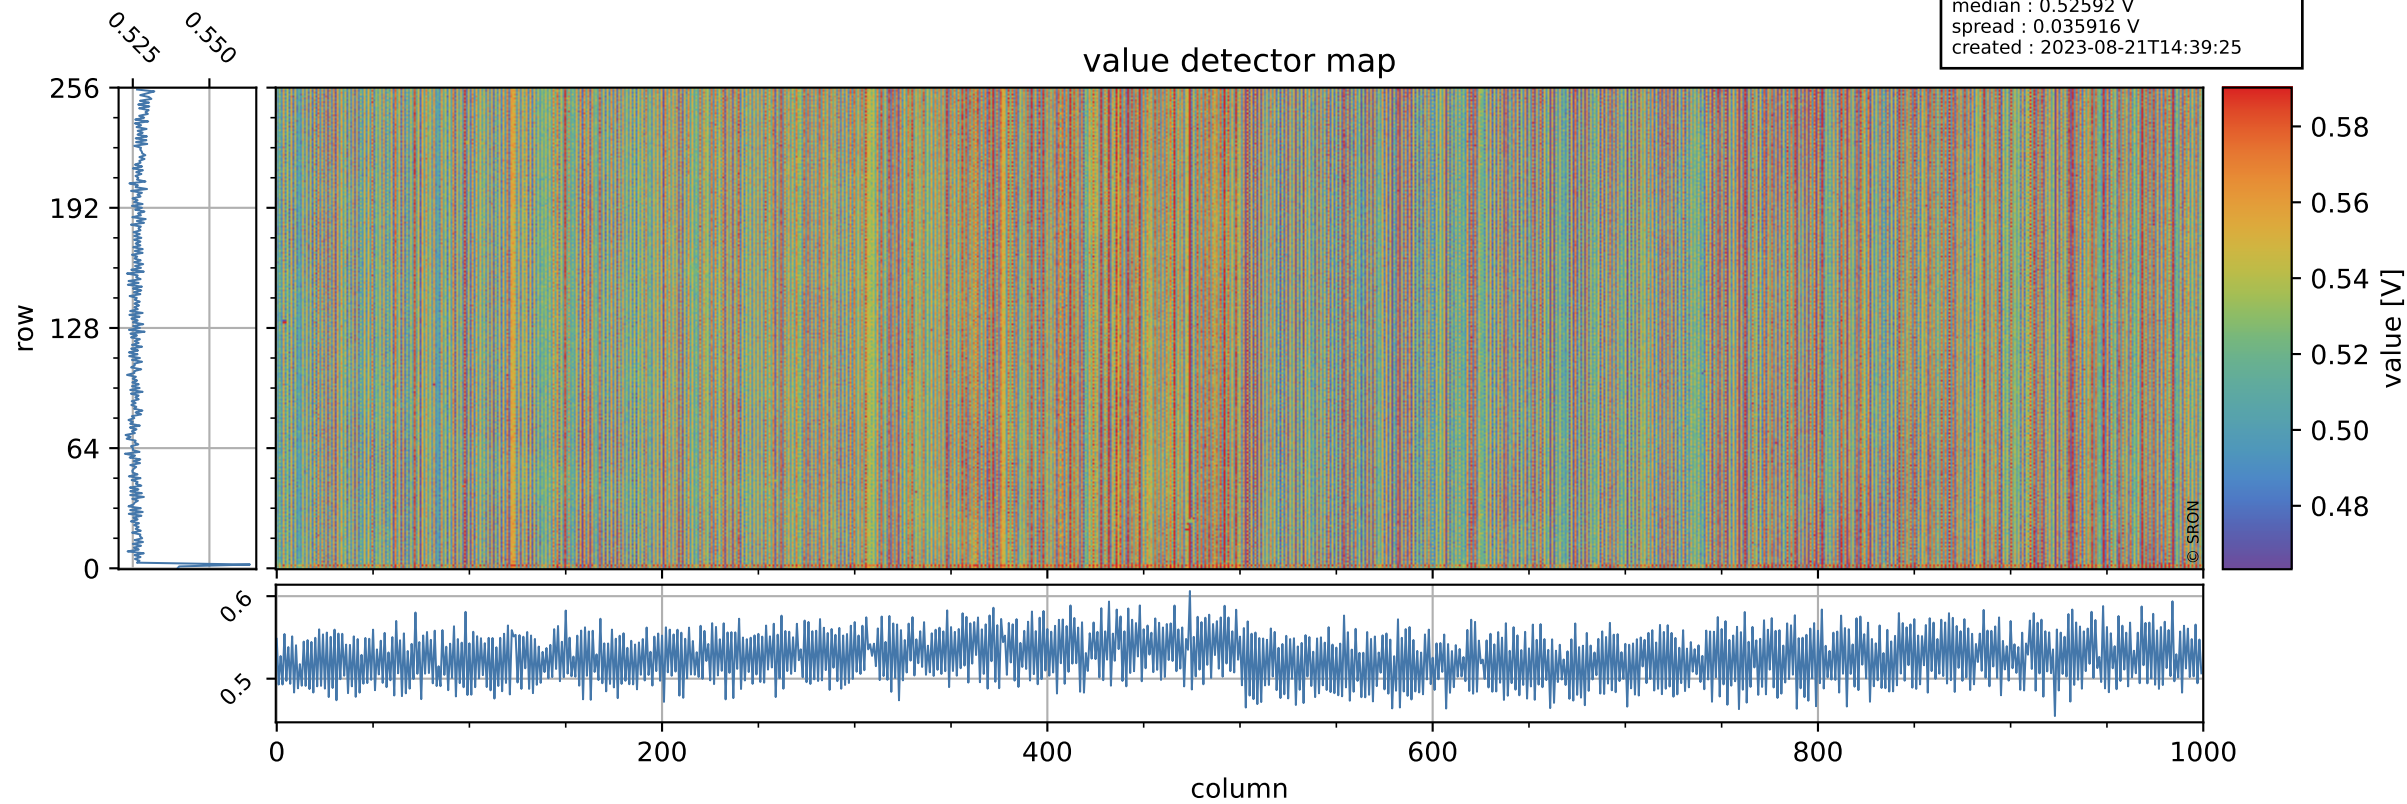

# Tropomi SWIR offset (official)

orbits : 19 in [12607, 12652]  
coverage : 2020-03-20 / 2020-03-23  
median : 0.52592 V  
spread : 0.035916 V  
created : 2023-08-21T14:39:25

## value detector map

# Tropomi SWIR offset (official)

orbits : 19 in [12607, 12652]  
coverage : 2020-03-20 / 2020-03-23  
median : 28.711  $\mu\text{V}$   
spread : 14.426  $\mu\text{V}$   
created : 2023-08-21T14:39:26

# Tropomi SWIR offset (official) ground-tracks of Sentinel-5P

orbits : 19 in [12607, 12652]  
coverage : 2020-03-20 / 2020-03-23  
created : 2023-08-21T14:39:26