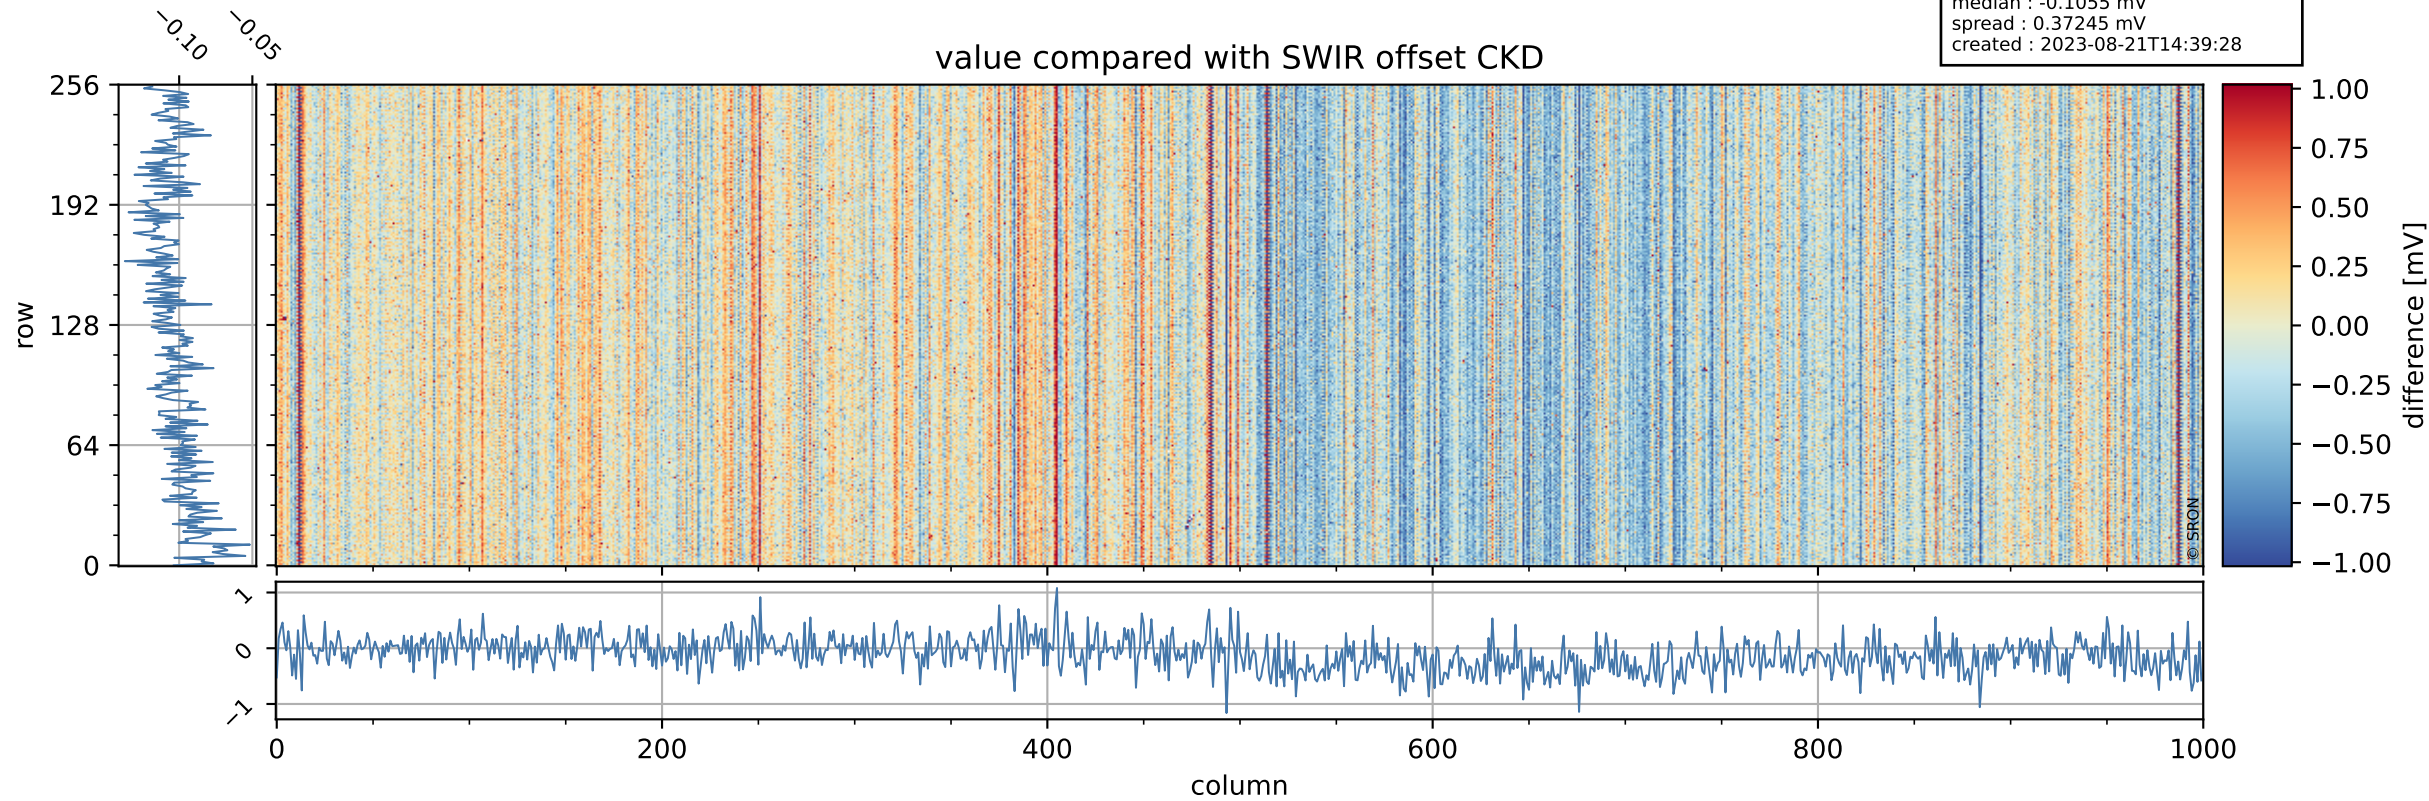

Tropomi SWIR offset (official)

orbits : 20 in [12622, 12667]
coverage : 2020-03-21 / 2020-03-24
median : 0.52591 V
spread : 0.035914 V
created : 2023-08-21T14:39:28

value detector map

Tropomi SWIR offset (official)

orbits : 20 in [12622, 12667]
coverage : 2020-03-21 / 2020-03-24
median : 28.79 μV
spread : 14.491 μV
created : 2023-08-21T14:39:28

Tropomi SWIR offset (official)

orbits : 20 in [12622, 12667]
coverage : 2020-03-21 / 2020-03-24
median : -0.1055 mV
spread : 0.37245 mV
created : 2023-08-21T14:39:28

value compared with SWIR offset CKD

Tropomi SWIR offset (official) ground-tracks of Sentinel-5P

orbits : 20 in [12622, 12667]
coverage : 2020-03-21 / 2020-03-24
created : 2023-08-21T14:39:29

Tropomi SWIR offset (official)

orbits : [2827, 12667]
coverage : 2018-04-30 / 2020-03-24
created : 2023-08-21T14:39:29

trend of detector median & temperatures