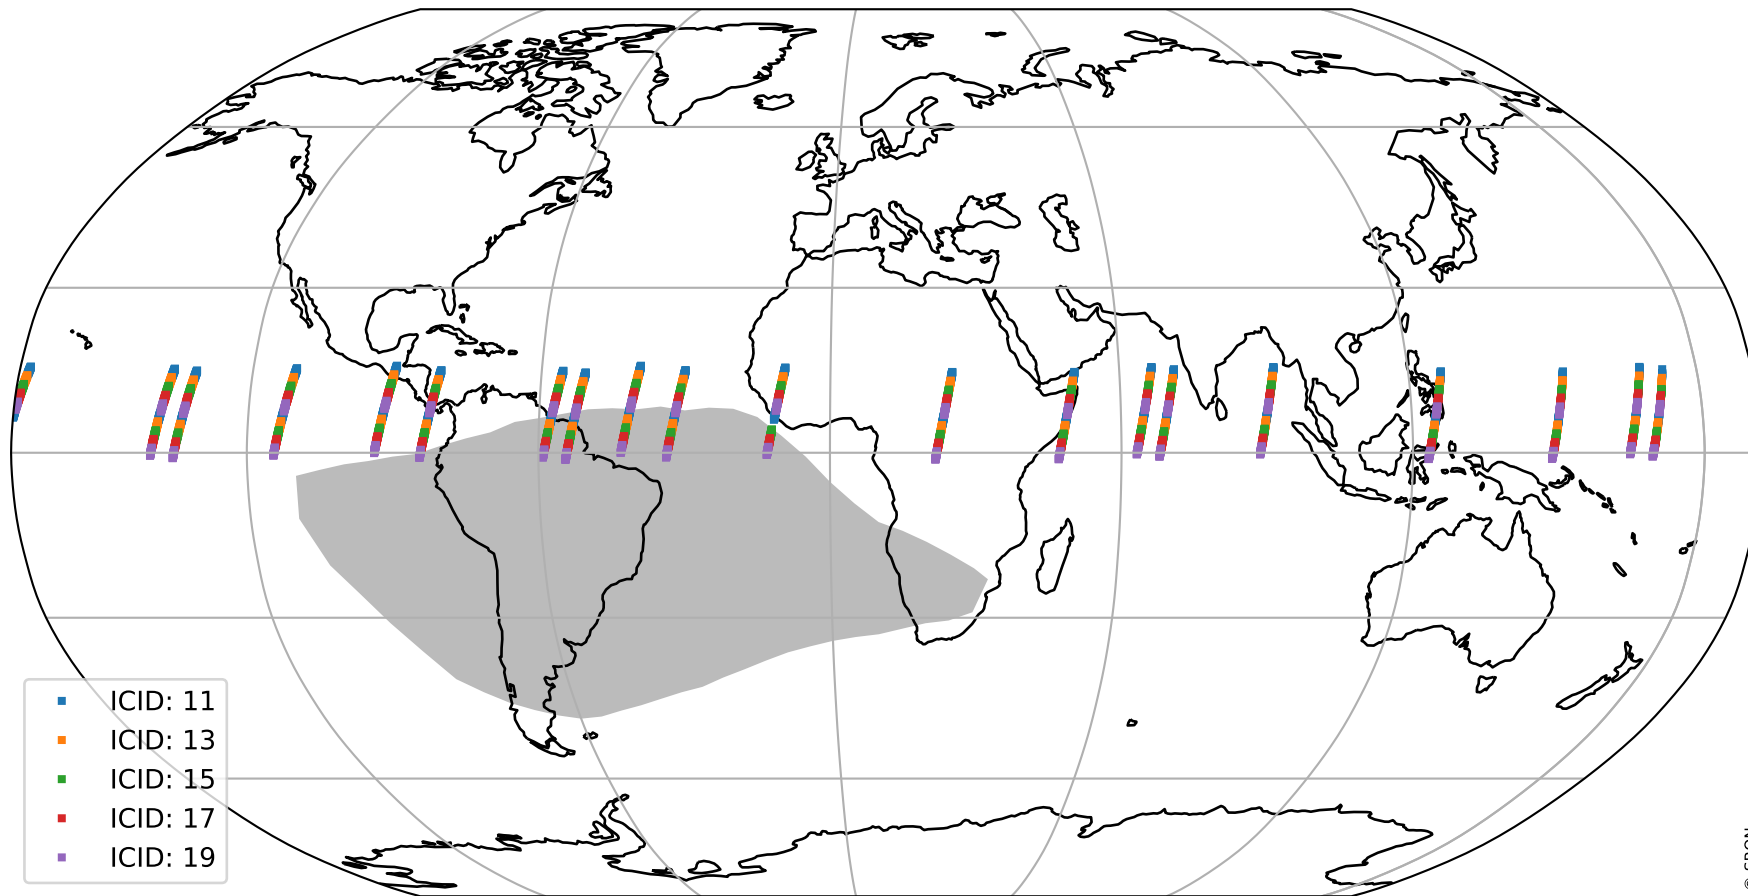

Tropomi SWIR offset (official)

orbits : 20 in [12622, 12667]
coverage : 2020-03-21 / 2020-03-24
median : 0.52591 V
spread : 0.035914 V
created : 2023-08-21T14:39:28

value detector map

Tropomi SWIR offset (official)

orbits : 20 in [12622, 12667]
coverage : 2020-03-21 / 2020-03-24
median : 28.79 μV
spread : 14.491 μV
created : 2023-08-21T14:39:28

Tropomi SWIR offset (official)

orbits : 20 in [12622, 12667]
coverage : 2020-03-21 / 2020-03-24
median : -0.1055 mV
spread : 0.37245 mV
created : 2023-08-21T14:39:28

value compared with SWIR offset CKD

Tropomi SWIR offset (official) ground-tracks of Sentinel-5P

orbits : 20 in [12622, 12667]
coverage : 2020-03-21 / 2020-03-24
created : 2023-08-21T14:39:29

Tropomi SWIR offset (official)

orbits : [2827, 12667]
coverage : 2018-04-30 / 2020-03-24
created : 2023-08-21T14:39:29

trend of detector median & temperatures