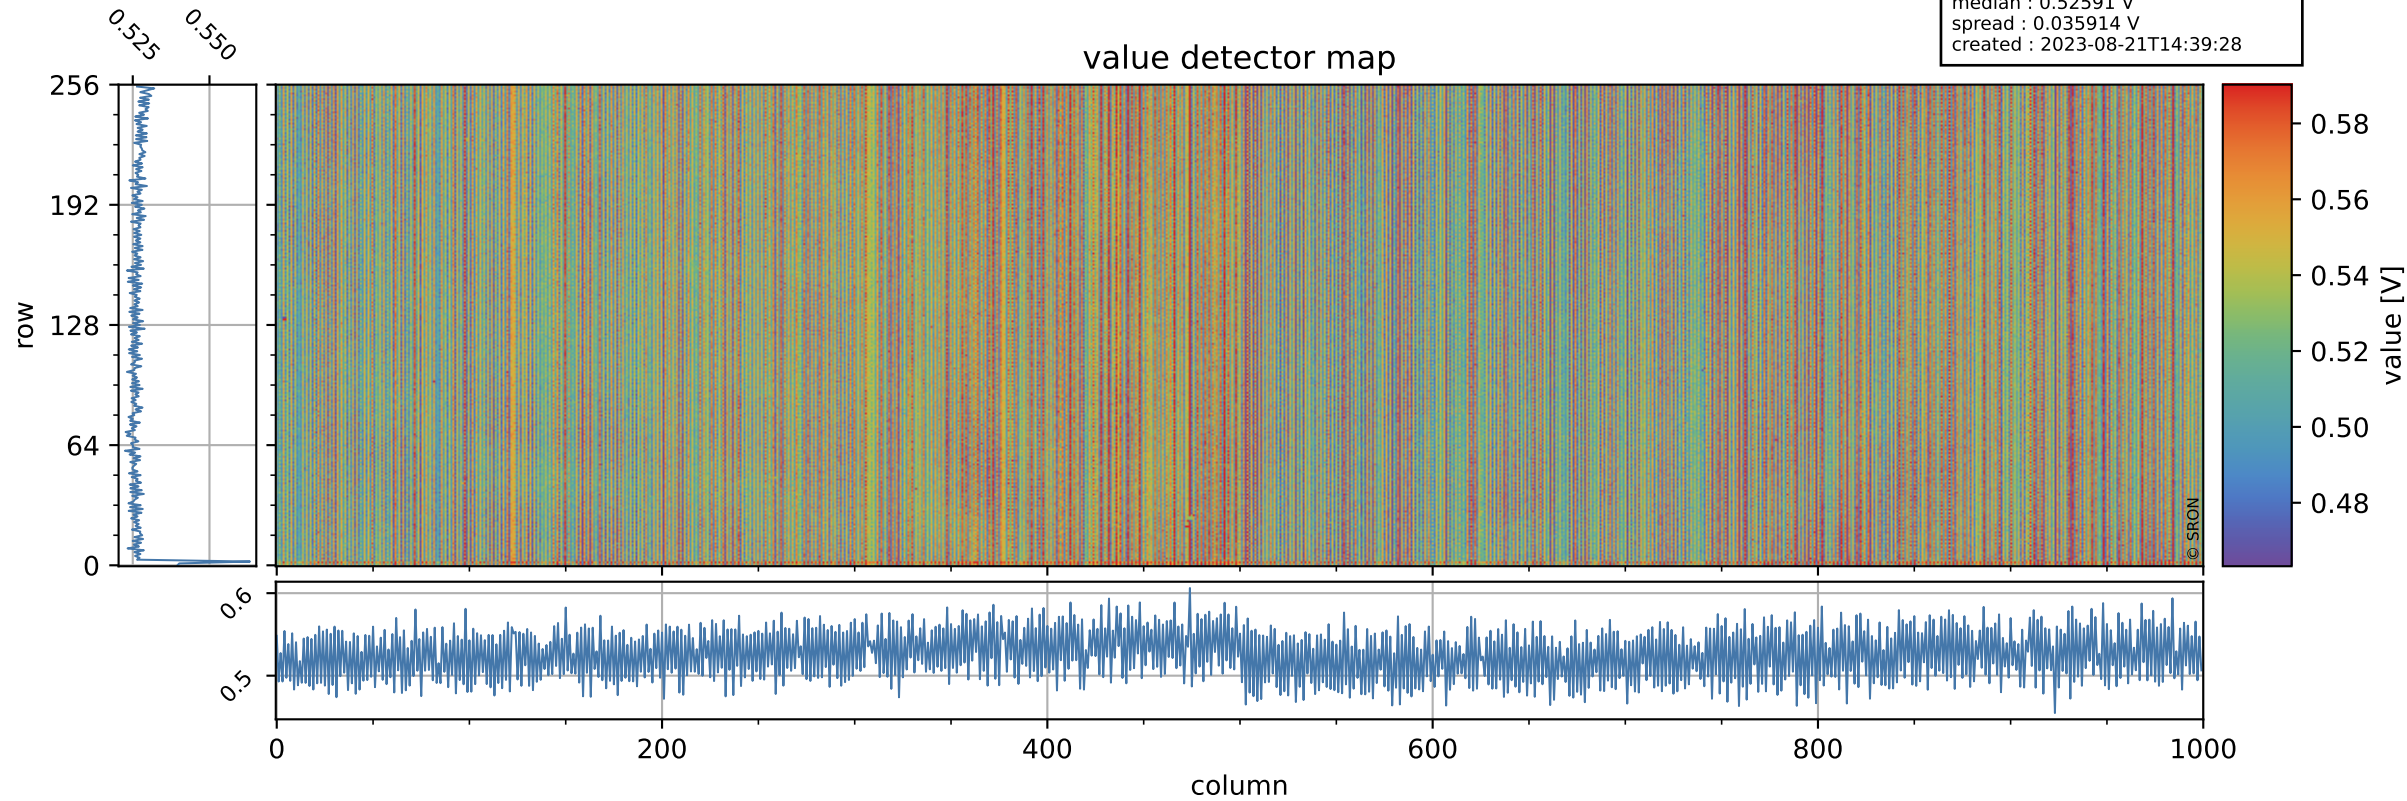

Tropomi SWIR offset (official)

orbits : 20 in [12622, 12667]
coverage : 2020-03-21 / 2020-03-24
median : 0.52591 V
spread : 0.035914 V
created : 2023-08-21T14:39:28

value detector map

Tropomi SWIR offset (official)

orbits : 20 in [12622, 12667]
coverage : 2020-03-21 / 2020-03-24
median : 28.79 μV
spread : 14.491 μV
created : 2023-08-21T14:39:28

Tropomi SWIR offset (official)

orbits : 20 in [12622, 12667]
coverage : 2020-03-21 / 2020-03-24
median : -0.1055 mV
spread : 0.37245 mV
created : 2023-08-21T14:39:28

value compared with SWIR offset CKD

Tropomi SWIR offset (official) ground-tracks of Sentinel-5P

orbits : 20 in [12622, 12667]
coverage : 2020-03-21 / 2020-03-24
created : 2023-08-21T14:39:29

Tropomi SWIR offset (official)

orbits : [2827, 12667]
coverage : 2018-04-30 / 2020-03-24
created : 2023-08-21T14:39:29

trend of detector median & temperatures