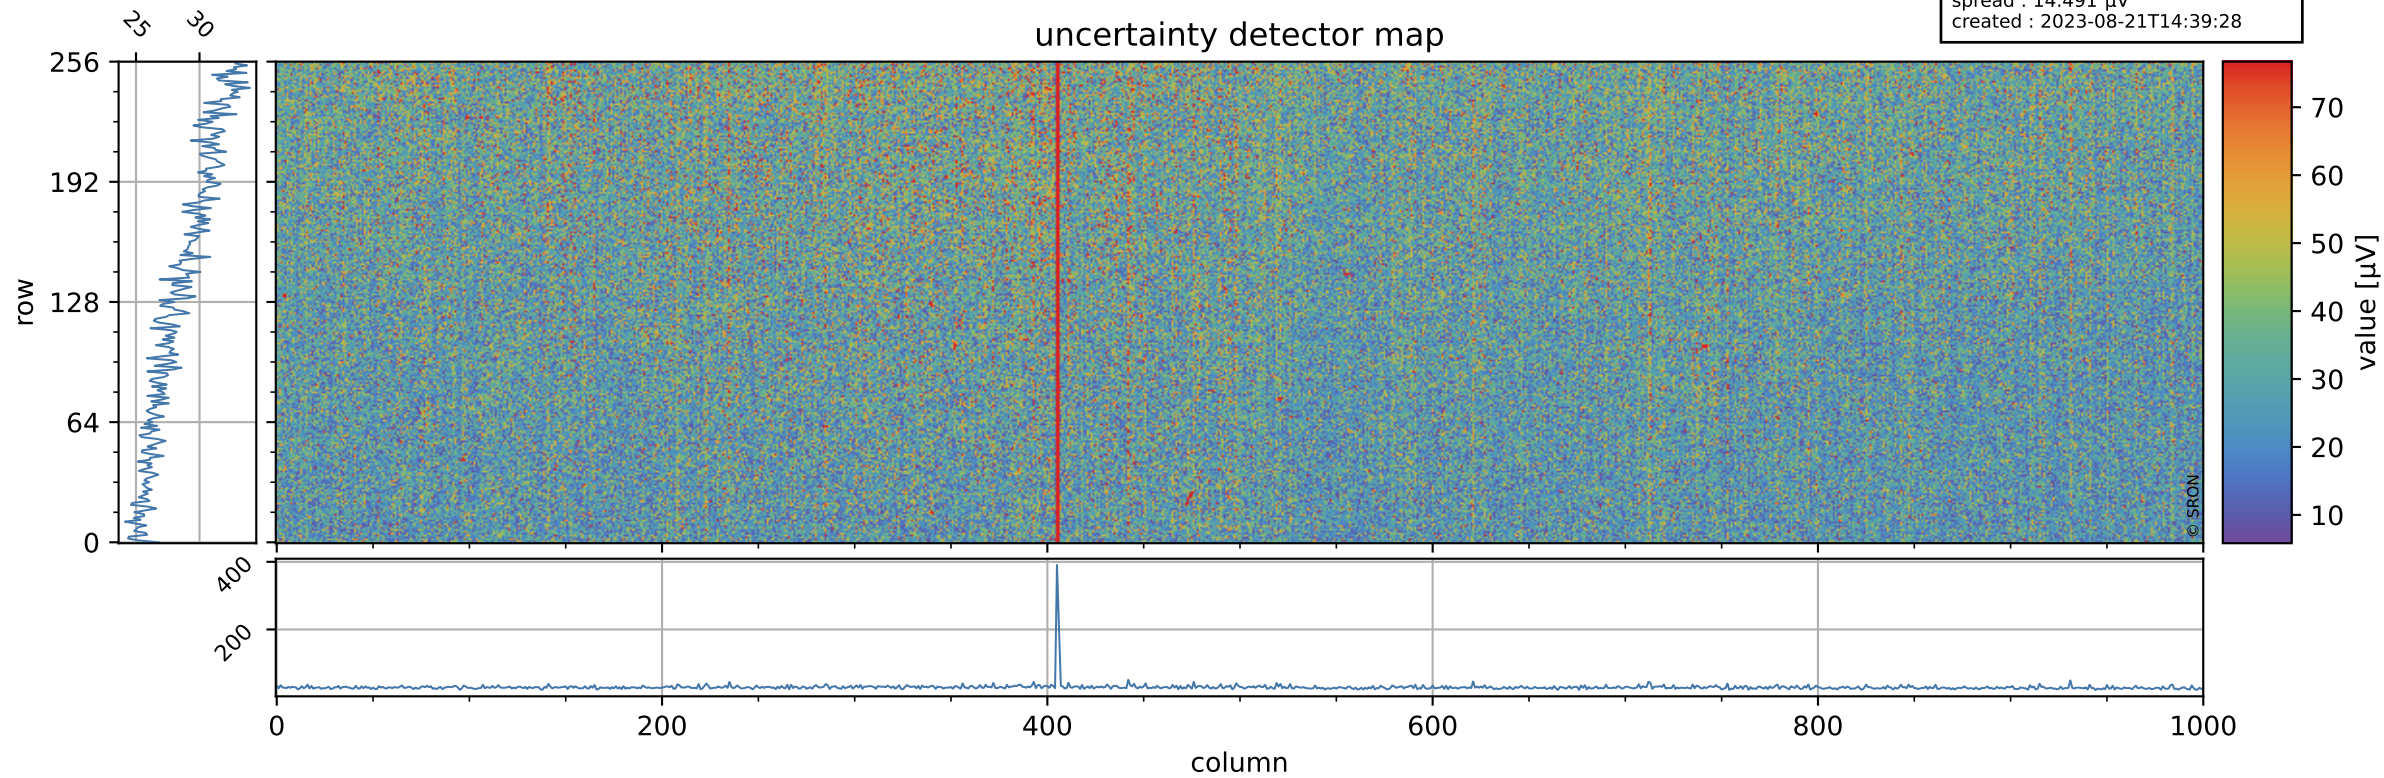

Tropomi SWIR offset (official)

orbits : 20 in [12622, 12667]
coverage : 2020-03-21 / 2020-03-24
median : 0.52591 V
spread : 0.035914 V
created : 2023-08-21T14:39:28

value detector map

Tropomi SWIR offset (official)

orbits : 20 in [12622, 12667]
coverage : 2020-03-21 / 2020-03-24
median : 28.79 μV
spread : 14.491 μV
created : 2023-08-21T14:39:28

Tropomi SWIR offset (official)

orbits : 20 in [12622, 12667]
coverage : 2020-03-21 / 2020-03-24
median : -0.1055 mV
spread : 0.37245 mV
created : 2023-08-21T14:39:28

value compared with SWIR offset CKD

Tropomi SWIR offset (official) ground-tracks of Sentinel-5P

orbits : 20 in [12622, 12667]
coverage : 2020-03-21 / 2020-03-24
created : 2023-08-21T14:39:29

Tropomi SWIR offset (official)

orbits : [2827, 12667]
coverage : 2018-04-30 / 2020-03-24
created : 2023-08-21T14:39:29

trend of detector median & temperatures