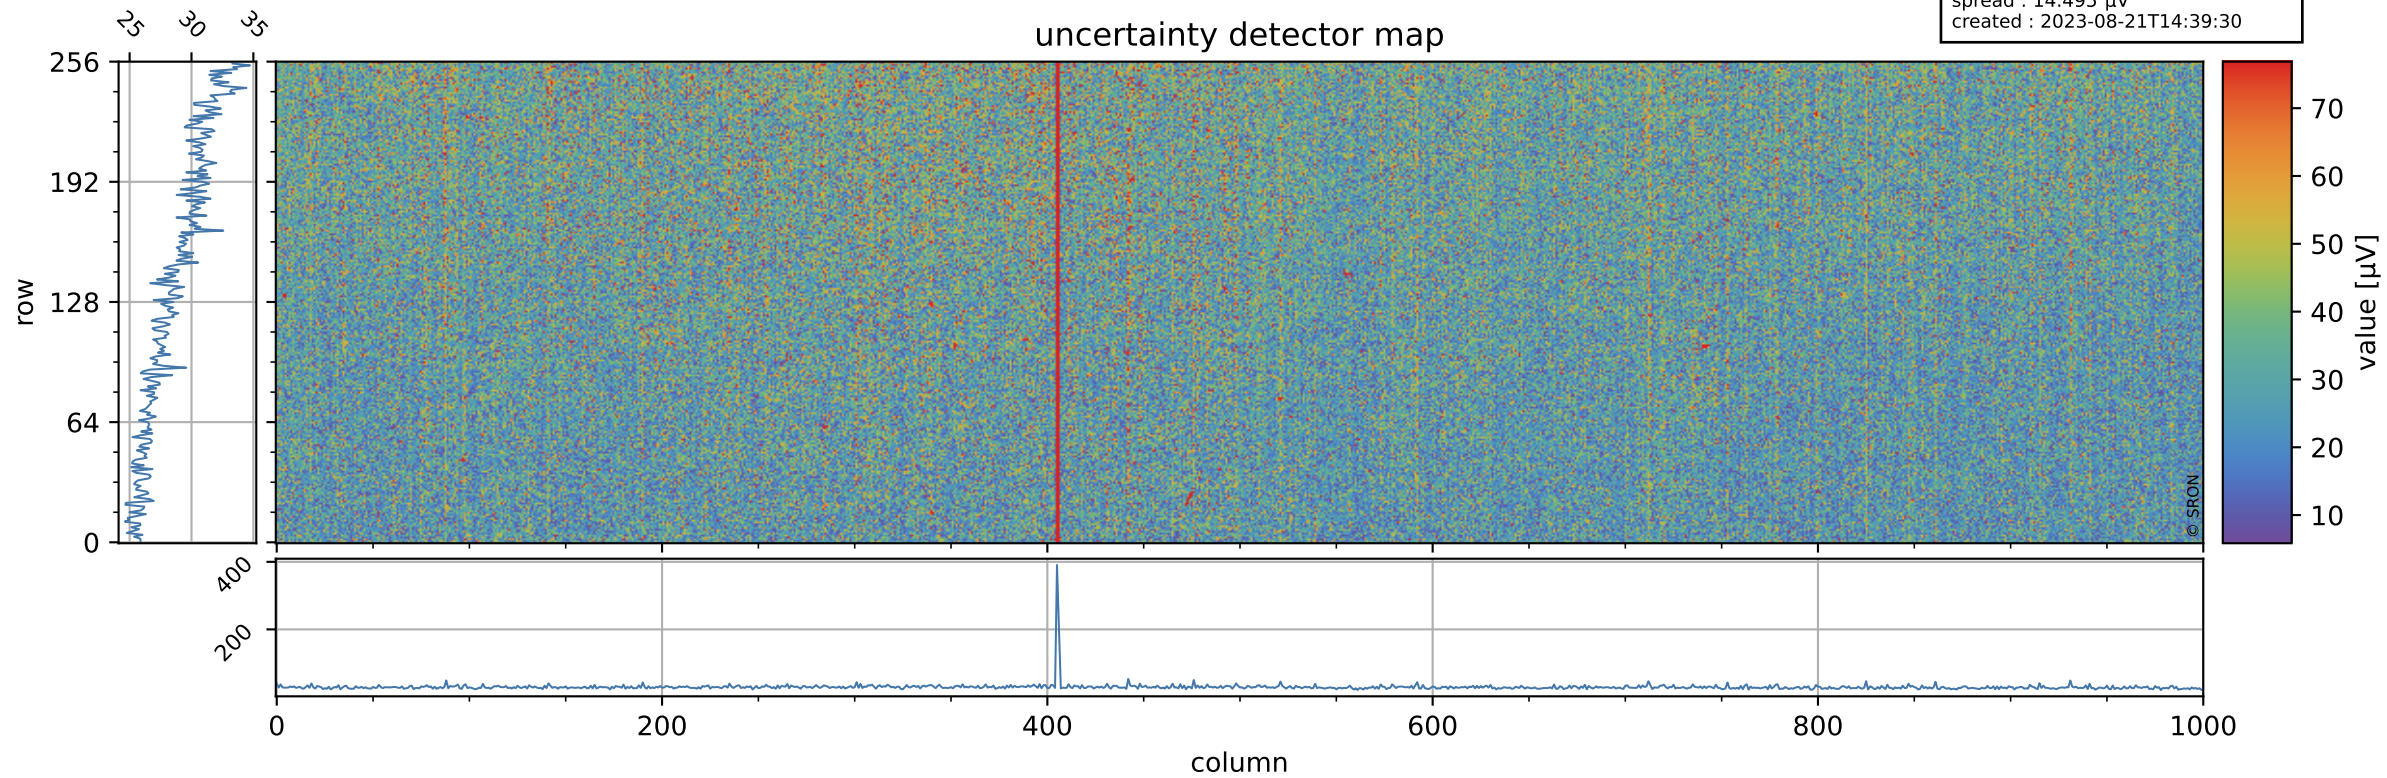

# Tropomi SWIR offset (official)

orbits : 19 in [12637, 12682]  
coverage : 2020-03-22 / 2020-03-25  
median : 0.52591 V  
spread : 0.035915 V  
created : 2023-08-21T14:39:30

## value detector map

# Tropomi SWIR offset (official)

orbits : 19 in [12637, 12682]  
coverage : 2020-03-22 / 2020-03-25  
median : 28.825  $\mu\text{V}$   
spread : 14.495  $\mu\text{V}$   
created : 2023-08-21T14:39:30

# Tropomi SWIR offset (official) ground-tracks of Sentinel-5P

orbits : 19 in [12637, 12682]  
coverage : 2020-03-22 / 2020-03-25  
created : 2023-08-21T14:39:31