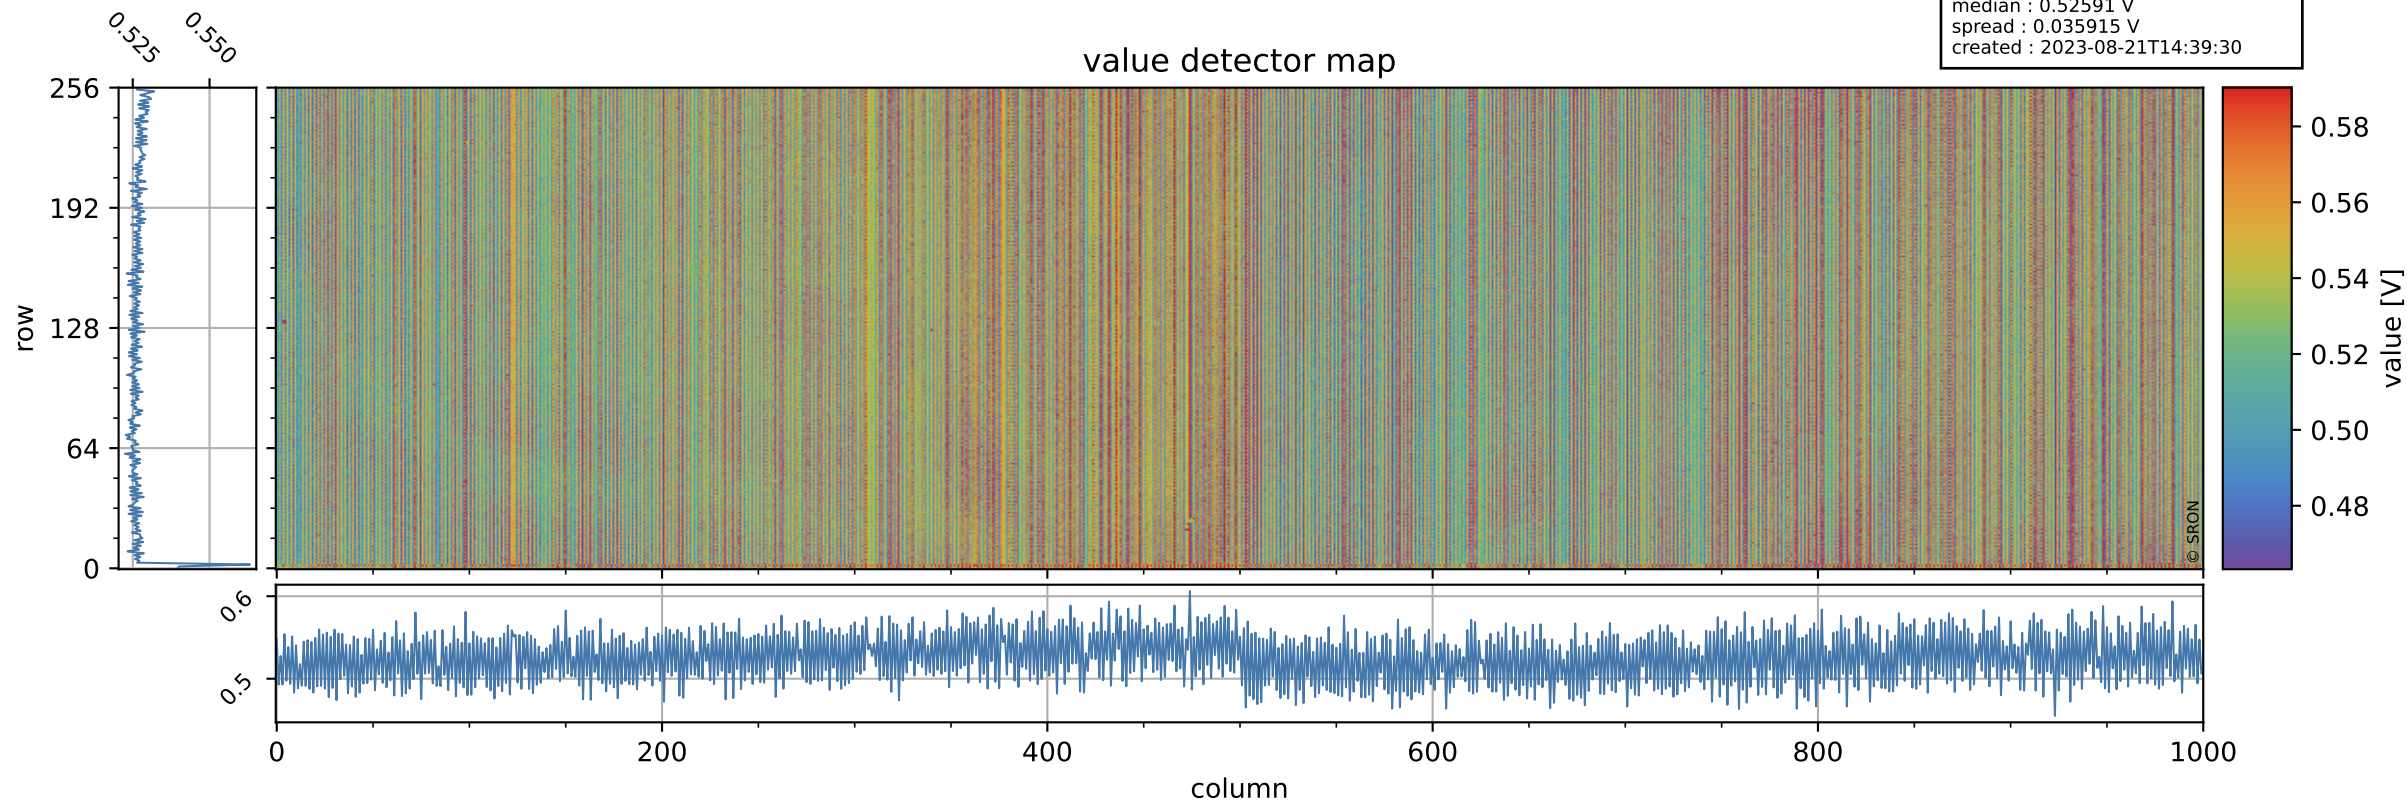

# Tropomi SWIR offset (official)

orbits : 19 in [12637, 12682]  
coverage : 2020-03-22 / 2020-03-25  
median : 0.52591 V  
spread : 0.035915 V  
created : 2023-08-21T14:39:30

## value detector map

# Tropomi SWIR offset (official)

orbits : 19 in [12637, 12682]  
coverage : 2020-03-22 / 2020-03-25  
median : 28.825  $\mu\text{V}$   
spread : 14.495  $\mu\text{V}$   
created : 2023-08-21T14:39:30

# Tropomi SWIR offset (official) ground-tracks of Sentinel-5P

orbits : 19 in [12637, 12682]  
coverage : 2020-03-22 / 2020-03-25  
created : 2023-08-21T14:39:31