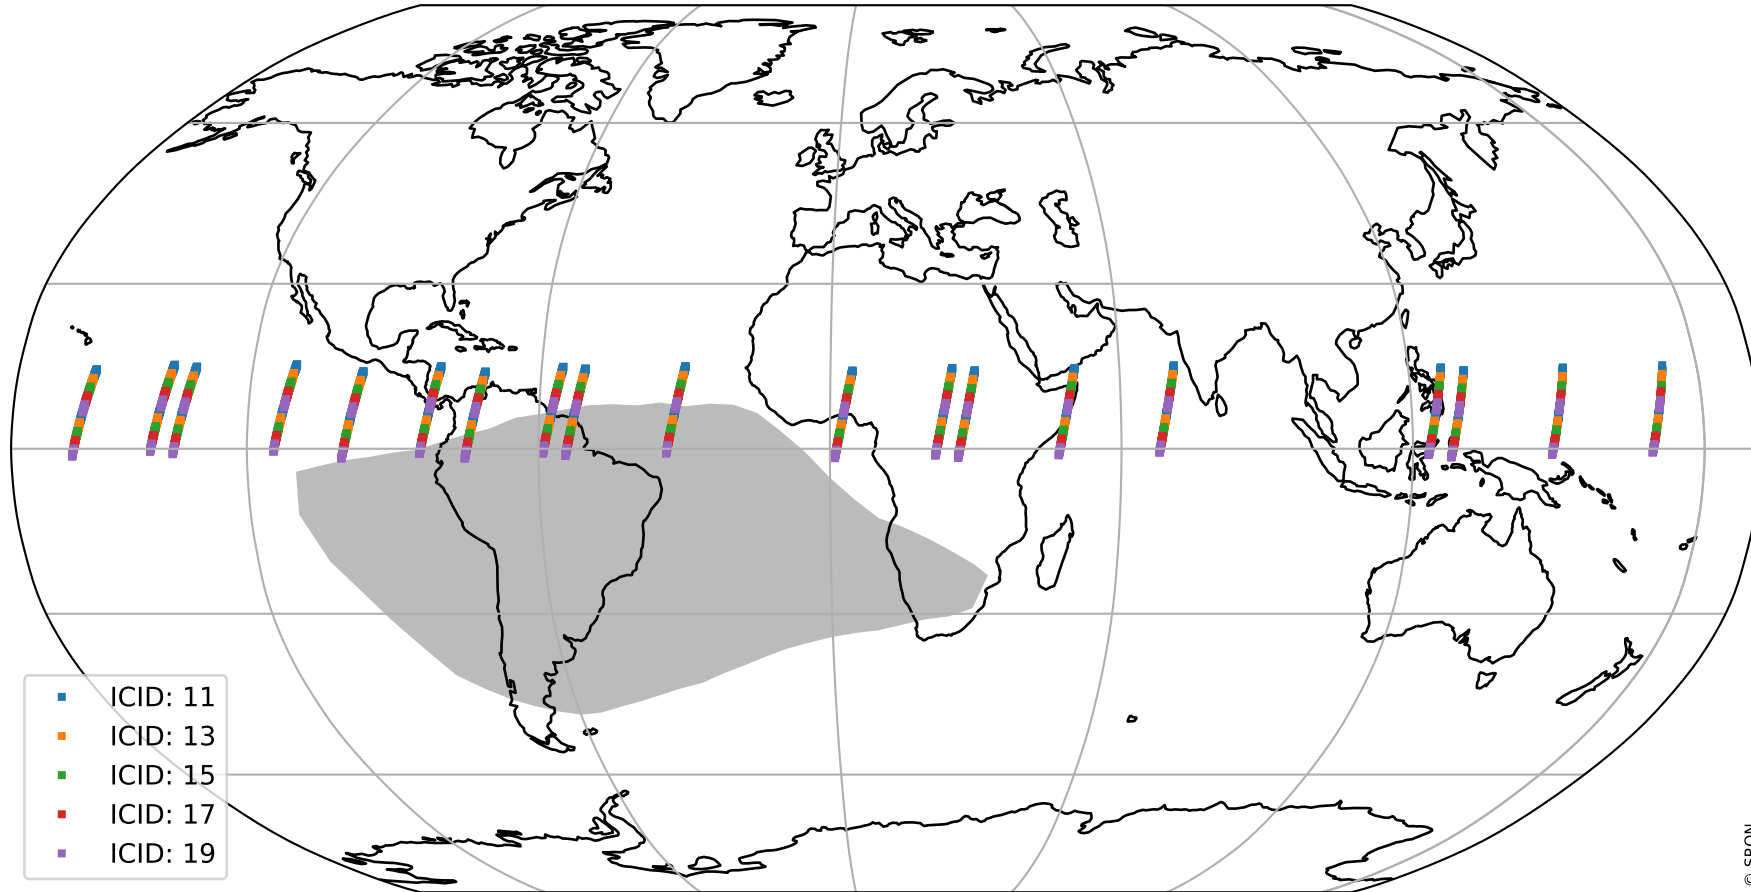

# Tropomi SWIR offset (official)

orbits : 19 in [12637, 12682]  
coverage : 2020-03-22 / 2020-03-25  
median : 28.825  $\mu\text{V}$   
spread : 14.495  $\mu\text{V}$   
created : 2023-08-21T14:39:30

# Tropomi SWIR offset (official)

orbits : 19 in [12637, 12682]  
coverage : 2020-03-22 / 2020-03-25  
median : -0.11152 mV  
spread : 0.37481 mV  
created : 2023-08-21T14:39:31

value compared with SWIR offset CKD

# Tropomi SWIR offset (official) ground-tracks of Sentinel-5P

orbits : 19 in [12637, 12682]  
coverage : 2020-03-22 / 2020-03-25  
created : 2023-08-21T14:39:31

# Tropomi SWIR offset (official)

orbits : [2827, 12682]  
coverage : 2018-04-30 / 2020-03-25  
created : 2023-08-21T14:39:32