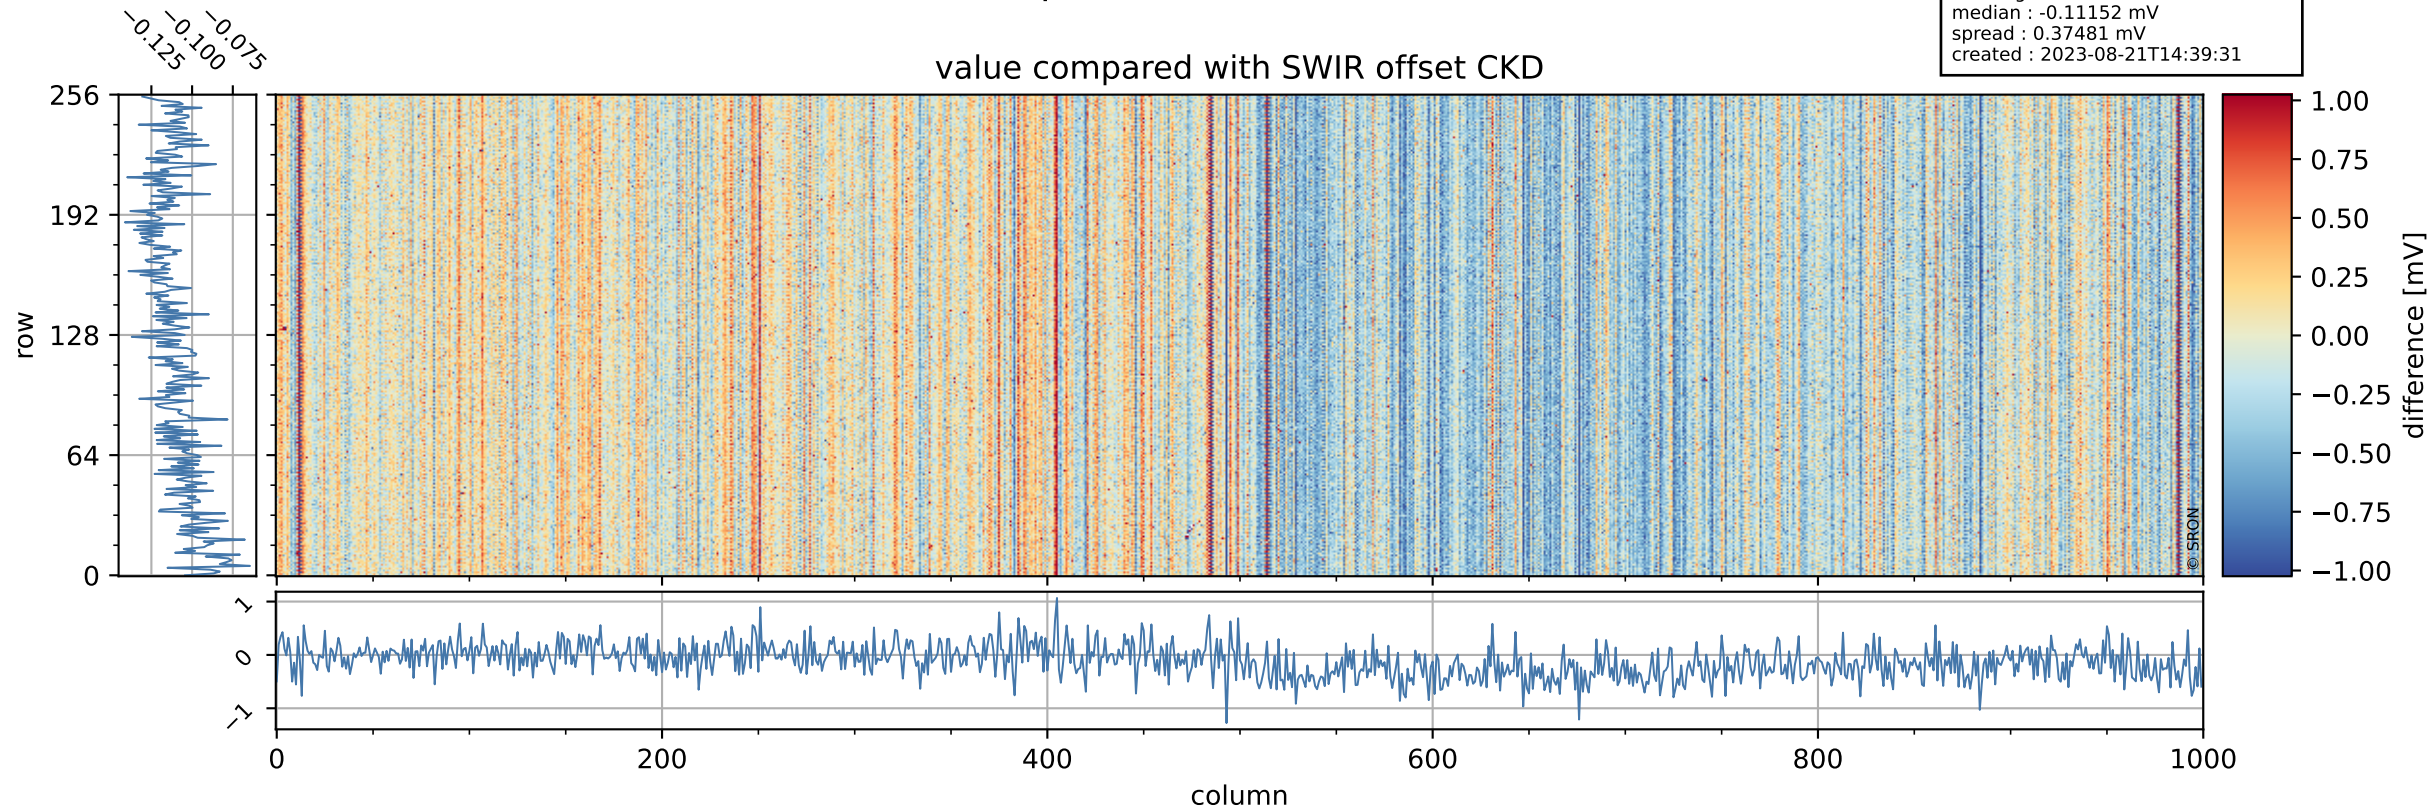

## value detector map

# Tropomi SWIR offset (official)

orbits : 19 in [12637, 12682]  
coverage : 2020-03-22 / 2020-03-25  
median : 28.825  $\mu\text{V}$   
spread : 14.495  $\mu\text{V}$   
created : 2023-08-21T14:39:30

# Tropomi SWIR offset (official)

orbits : 19 in [12637, 12682]  
coverage : 2020-03-22 / 2020-03-25  
median : -0.11152 mV  
spread : 0.37481 mV  
created : 2023-08-21T14:39:31

value compared with SWIR offset CKD

# Tropomi SWIR offset (official) ground-tracks of Sentinel-5P

orbits : 19 in [12637, 12682]  
coverage : 2020-03-22 / 2020-03-25  
created : 2023-08-21T14:39:31