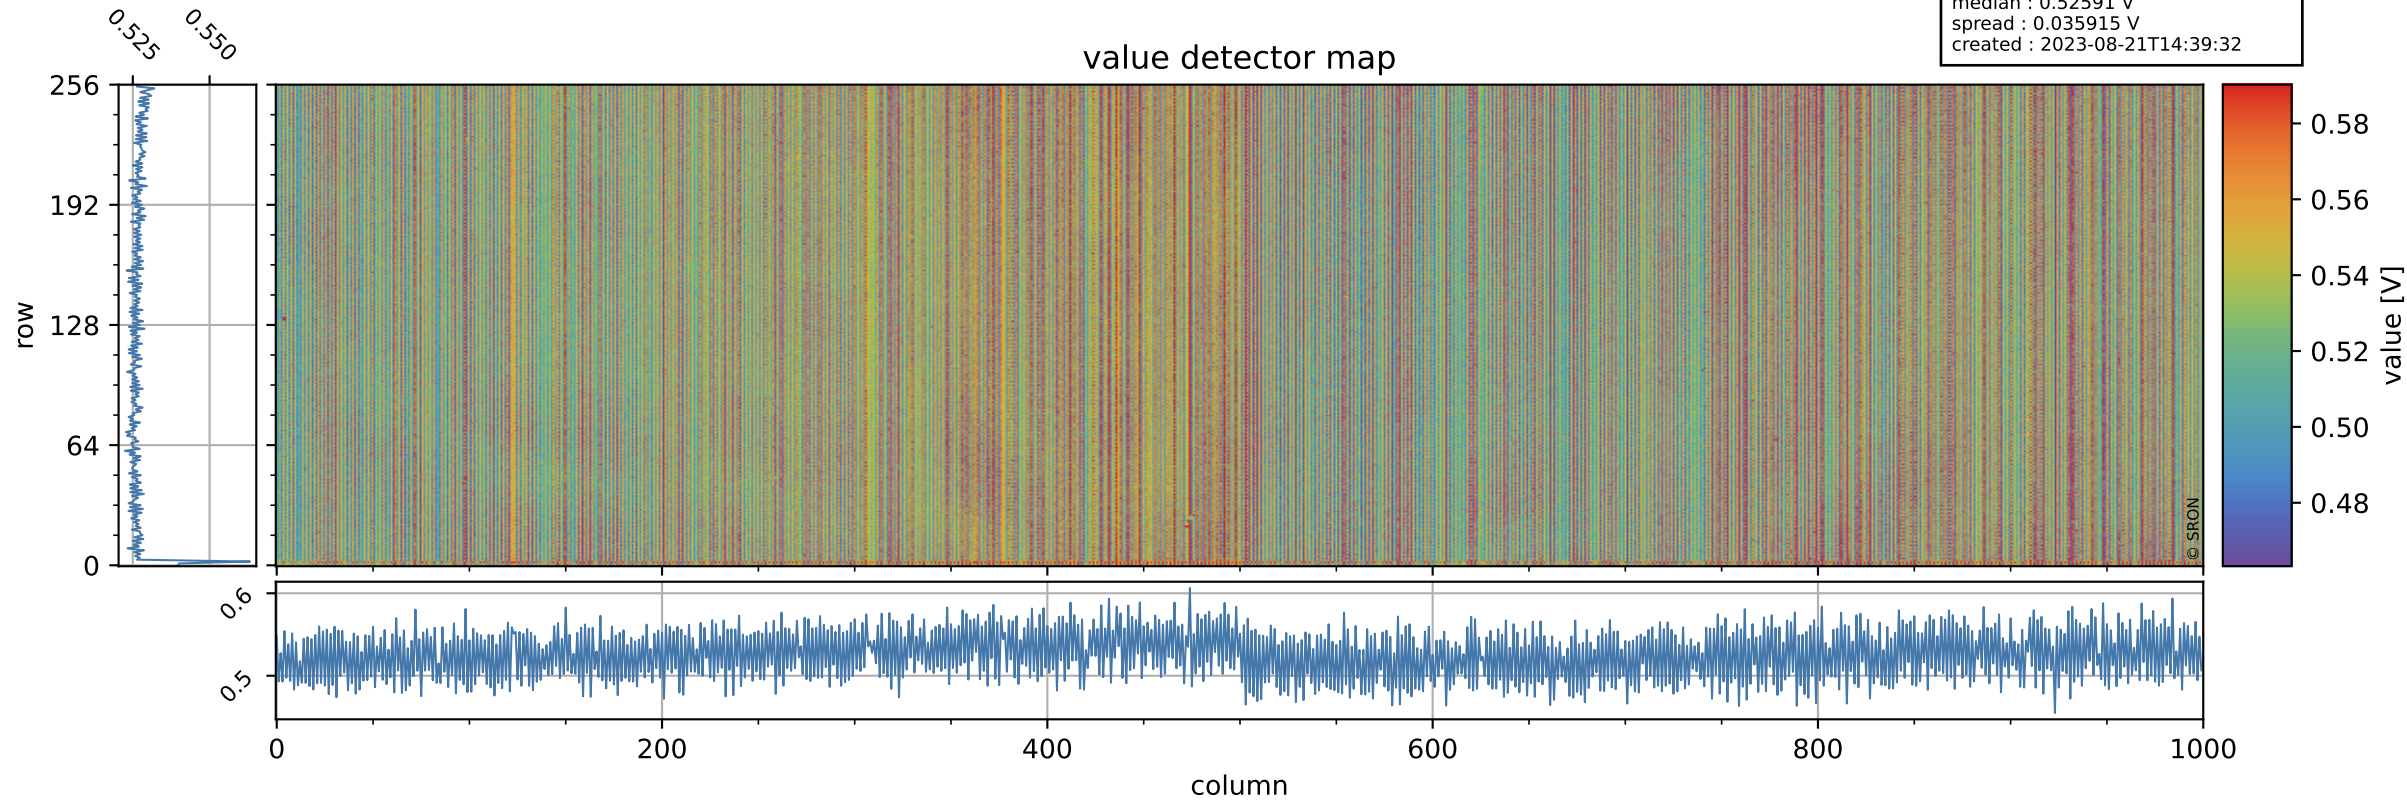

Tropomi SWIR offset (official)

orbits : 20 in [12652, 12697]
coverage : 2020-03-23 / 2020-03-26
median : 0.52591 V
spread : 0.035915 V
created : 2023-08-21T14:39:32

value detector map

Tropomi SWIR offset (official)

orbits : 20 in [12652, 12697]
coverage : 2020-03-23 / 2020-03-26
median : 29.204 μV
spread : 14.904 μV
created : 2023-08-21T14:39:33

Tropomi SWIR offset (official)

value compared with SWIR offset CKD

orbits : 20 in [12652, 12697]
coverage : 2020-03-23 / 2020-03-26
median : -0.10661 mV
spread : 0.37711 mV
created : 2023-08-21T14:39:33

Tropomi SWIR offset (official) ground-tracks of Sentinel-5P

orbits : 20 in [12652, 12697]
coverage : 2020-03-23 / 2020-03-26
created : 2023-08-21T14:39:34

Tropomi SWIR offset (official)

orbits : [2827, 12697]
coverage : 2018-04-30 / 2020-03-26
created : 2023-08-21T14:39:34

trend of detector median & temperatures