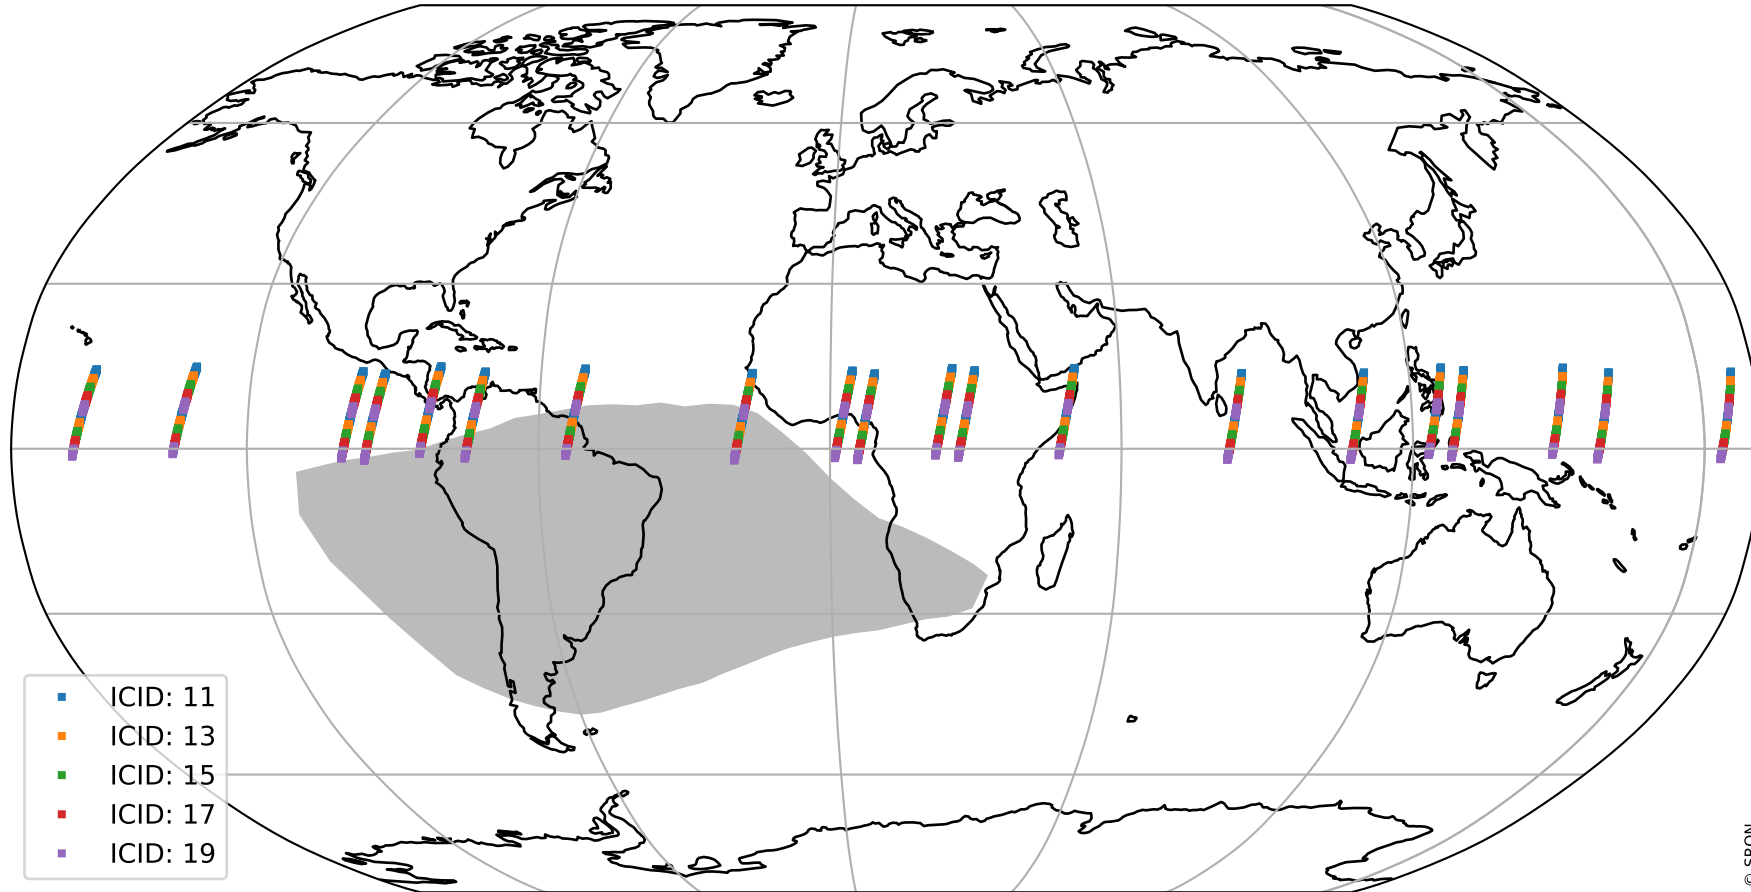

Tropomi SWIR offset (official)

orbits : 20 in [12652, 12697]
coverage : 2020-03-23 / 2020-03-26
median : 0.52591 V
spread : 0.035915 V
created : 2023-08-21T14:39:32

value detector map

Tropomi SWIR offset (official)

orbits : 20 in [12652, 12697]
coverage : 2020-03-23 / 2020-03-26
median : 29.204 μV
spread : 14.904 μV
created : 2023-08-21T14:39:33

Tropomi SWIR offset (official)

value compared with SWIR offset CKD

orbits : 20 in [12652, 12697]
coverage : 2020-03-23 / 2020-03-26
median : -0.10661 mV
spread : 0.37711 mV
created : 2023-08-21T14:39:33

Tropomi SWIR offset (official) ground-tracks of Sentinel-5P

orbits : 20 in [12652, 12697]
coverage : 2020-03-23 / 2020-03-26
created : 2023-08-21T14:39:34

Tropomi SWIR offset (official)

orbits : [2827, 12697]
coverage : 2018-04-30 / 2020-03-26
created : 2023-08-21T14:39:34

trend of detector median & temperatures