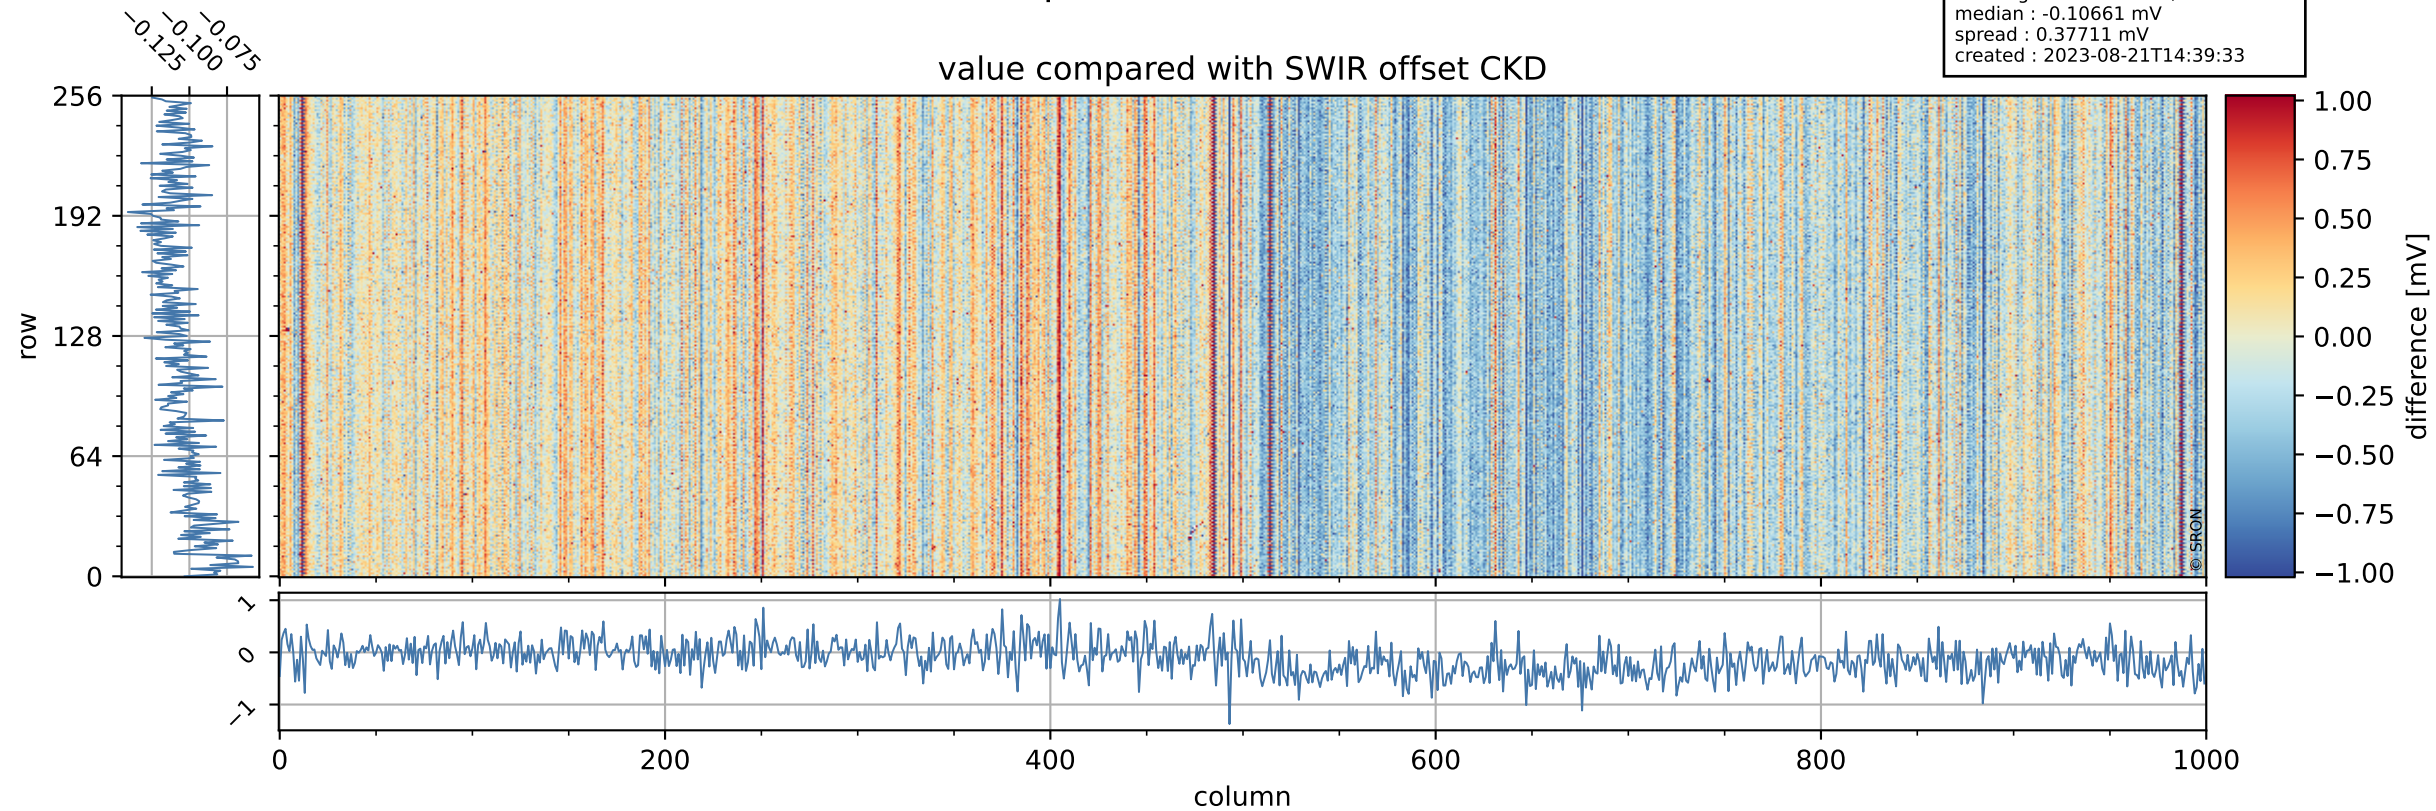

Tropomi SWIR offset (official)

orbits : 20 in [12652, 12697]
coverage : 2020-03-23 / 2020-03-26
median : 0.52591 V
spread : 0.035915 V
created : 2023-08-21T14:39:32

value detector map

Tropomi SWIR offset (official)

orbits : 20 in [12652, 12697]
coverage : 2020-03-23 / 2020-03-26
median : 29.204 μV
spread : 14.904 μV
created : 2023-08-21T14:39:33

Tropomi SWIR offset (official)

value compared with SWIR offset CKD

orbits : 20 in [12652, 12697]
coverage : 2020-03-23 / 2020-03-26
median : -0.10661 mV
spread : 0.37711 mV
created : 2023-08-21T14:39:33

Tropomi SWIR offset (official) ground-tracks of Sentinel-5P

orbits : 20 in [12652, 12697]
coverage : 2020-03-23 / 2020-03-26
created : 2023-08-21T14:39:34

Tropomi SWIR offset (official)

orbits : [2827, 12697]
coverage : 2018-04-30 / 2020-03-26
created : 2023-08-21T14:39:34

trend of detector median & temperatures