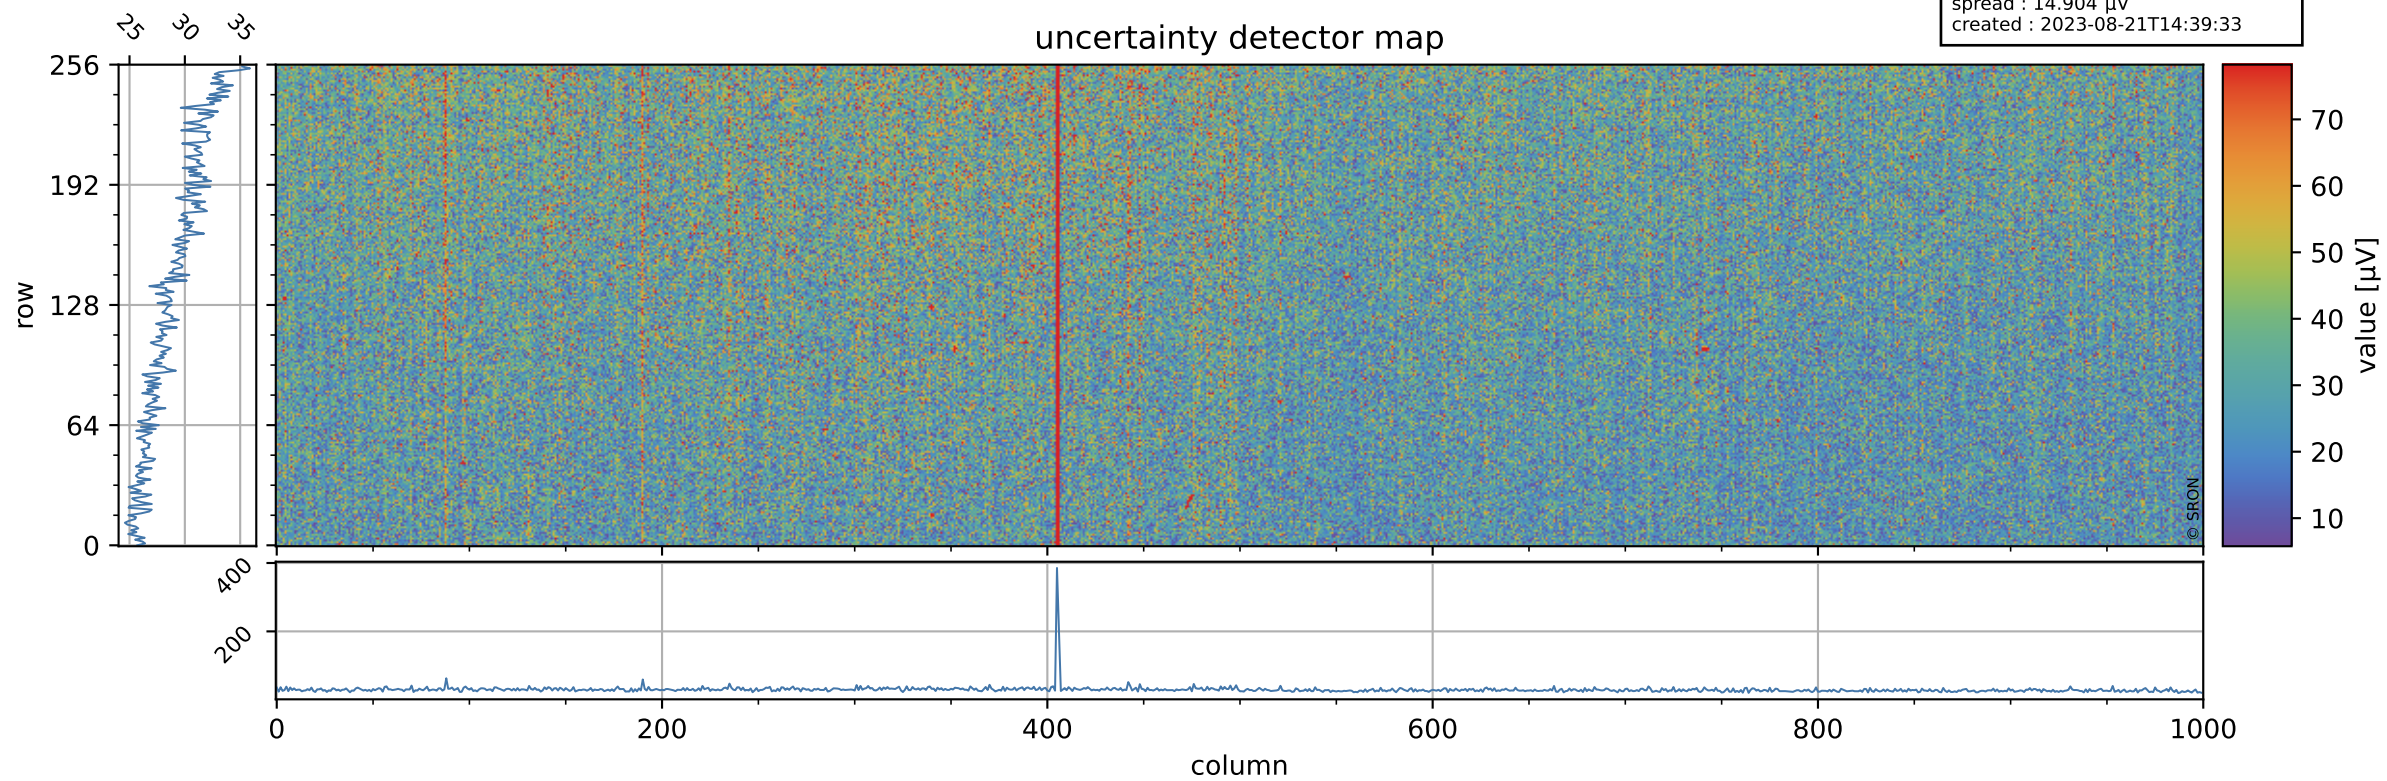

Tropomi SWIR offset (official)

orbits : 20 in [12652, 12697]
coverage : 2020-03-23 / 2020-03-26
median : 0.52591 V
spread : 0.035915 V
created : 2023-08-21T14:39:32

value detector map

Tropomi SWIR offset (official)

orbits : 20 in [12652, 12697]
coverage : 2020-03-23 / 2020-03-26
median : 29.204 μV
spread : 14.904 μV
created : 2023-08-21T14:39:33

Tropomi SWIR offset (official)

value compared with SWIR offset CKD

orbits : 20 in [12652, 12697]
coverage : 2020-03-23 / 2020-03-26
median : -0.10661 mV
spread : 0.37711 mV
created : 2023-08-21T14:39:33

Tropomi SWIR offset (official) ground-tracks of Sentinel-5P

orbits : 20 in [12652, 12697]
coverage : 2020-03-23 / 2020-03-26
created : 2023-08-21T14:39:34

Tropomi SWIR offset (official)

orbits : [2827, 12697]
coverage : 2018-04-30 / 2020-03-26
created : 2023-08-21T14:39:34

trend of detector median & temperatures