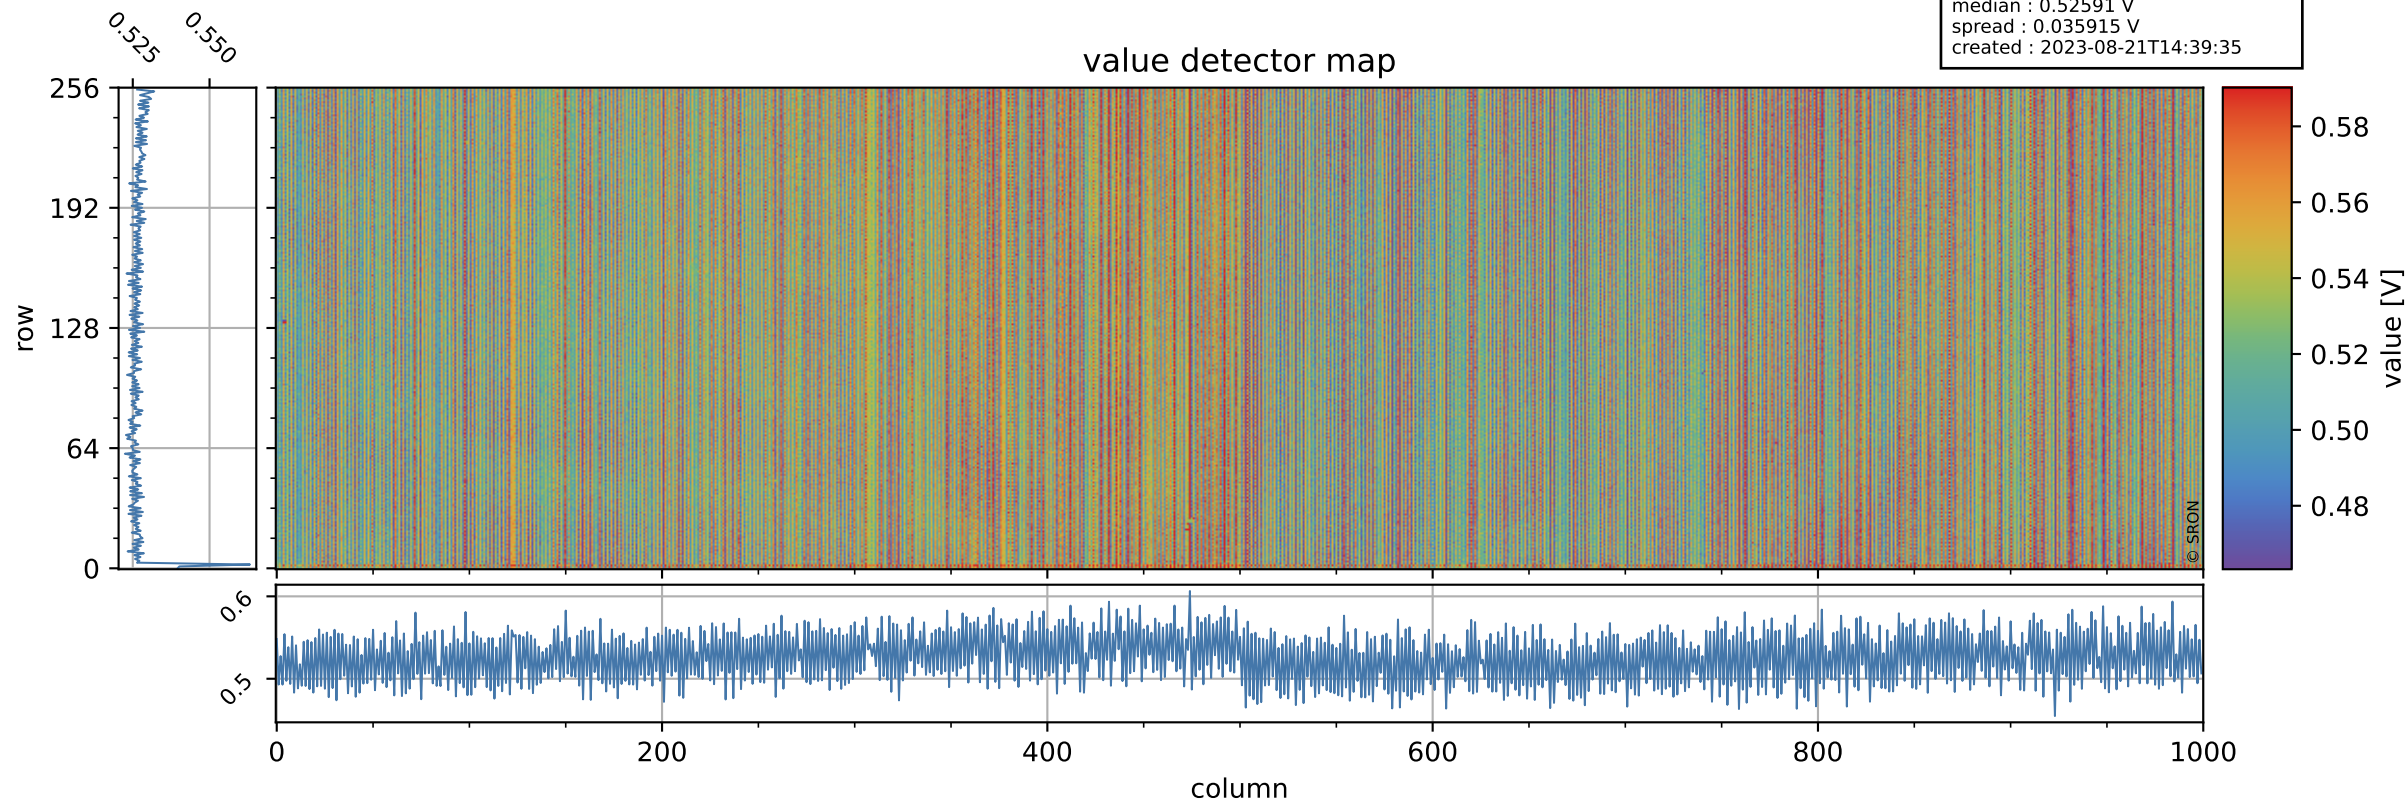

# Tropomi SWIR offset (official)

orbits : 19 in [12667, 12712]  
coverage : 2020-03-24 / 2020-03-27  
median : 0.52591 V  
spread : 0.035915 V  
created : 2023-08-21T14:39:35

## value detector map

# Tropomi SWIR offset (official)

orbits : 19 in [12667, 12712]  
coverage : 2020-03-24 / 2020-03-27  
median : 29.992  $\mu\text{V}$   
spread : 15.173  $\mu\text{V}$   
created : 2023-08-21T14:39:35

# Tropomi SWIR offset (official) ground-tracks of Sentinel-5P

orbits : 19 in [12667, 12712]  
coverage : 2020-03-24 / 2020-03-27  
created : 2023-08-21T14:39:36