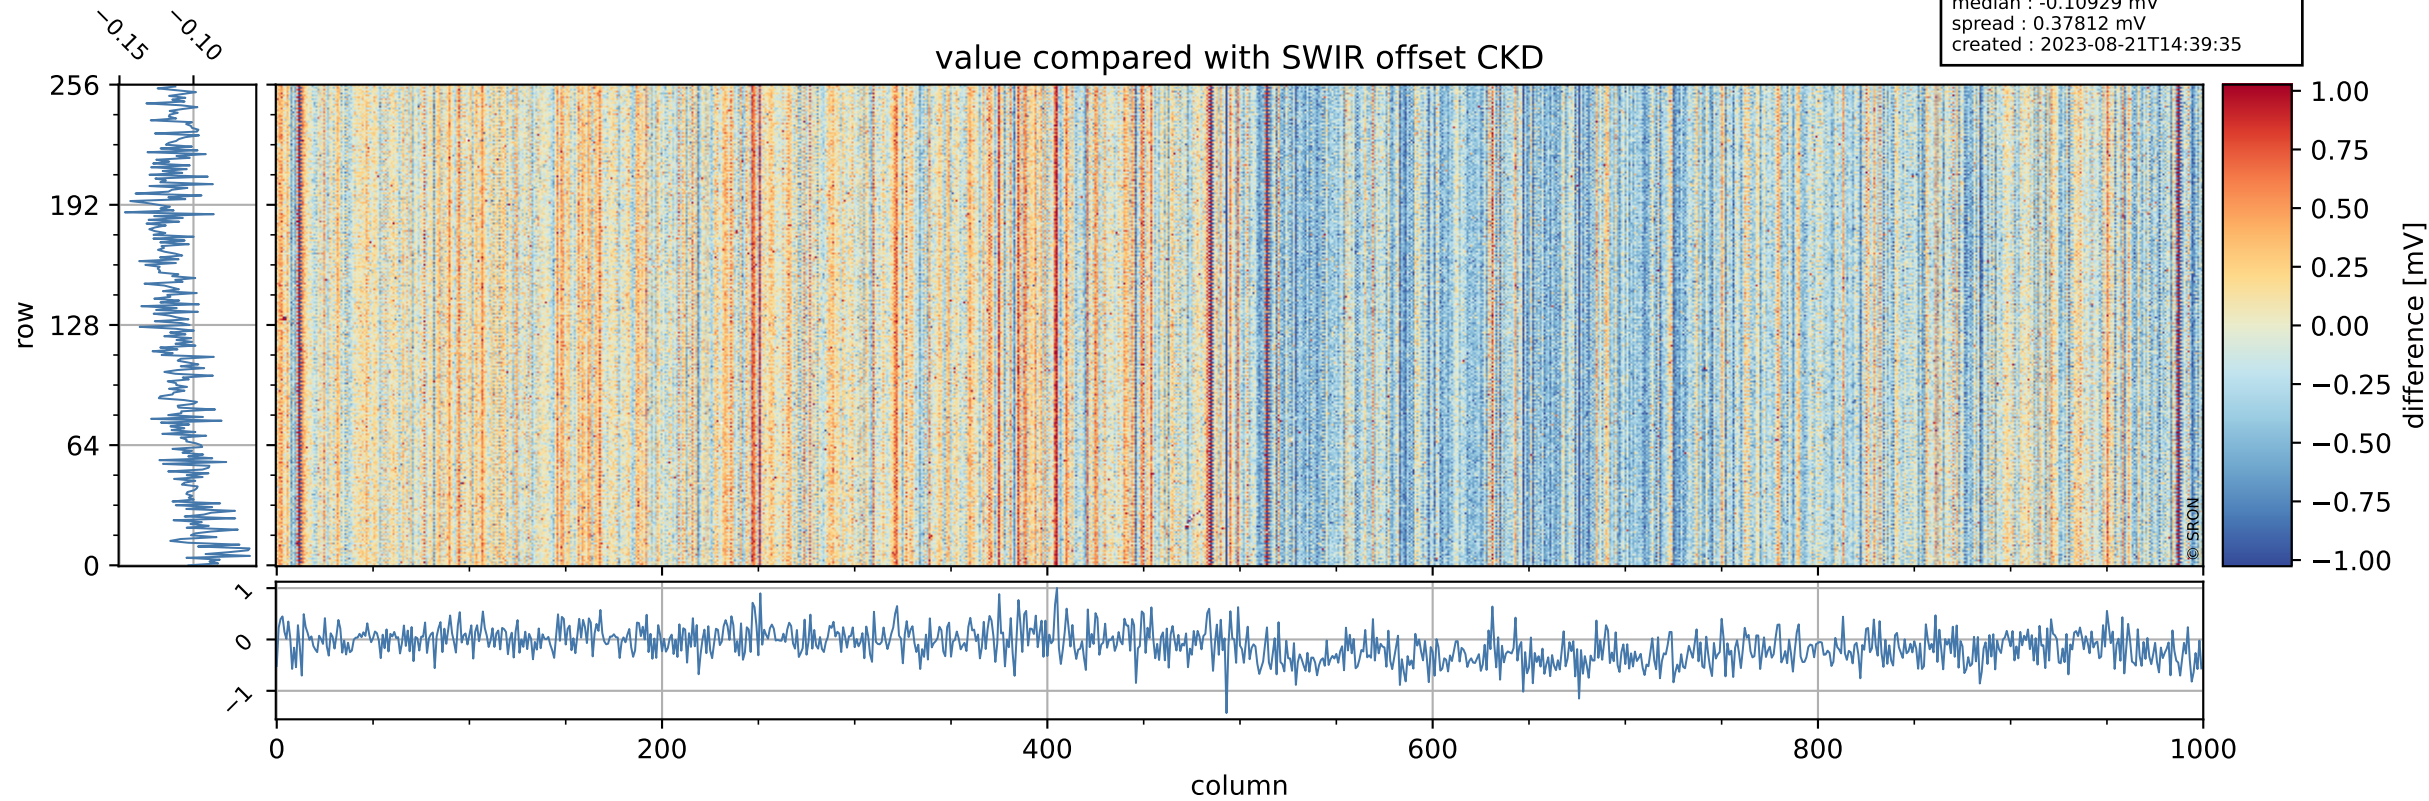

## value detector map

# Tropomi SWIR offset (official)

orbits : 19 in [12667, 12712]  
coverage : 2020-03-24 / 2020-03-27  
median : 29.992  $\mu\text{V}$   
spread : 15.173  $\mu\text{V}$   
created : 2023-08-21T14:39:35

# Tropomi SWIR offset (official)

orbits : 19 in [12667, 12712]  
coverage : 2020-03-24 / 2020-03-27  
median : -0.10929 mV  
spread : 0.37812 mV  
created : 2023-08-21T14:39:35

value compared with SWIR offset CKD

# Tropomi SWIR offset (official) ground-tracks of Sentinel-5P

orbits : 19 in [12667, 12712]  
coverage : 2020-03-24 / 2020-03-27  
created : 2023-08-21T14:39:36