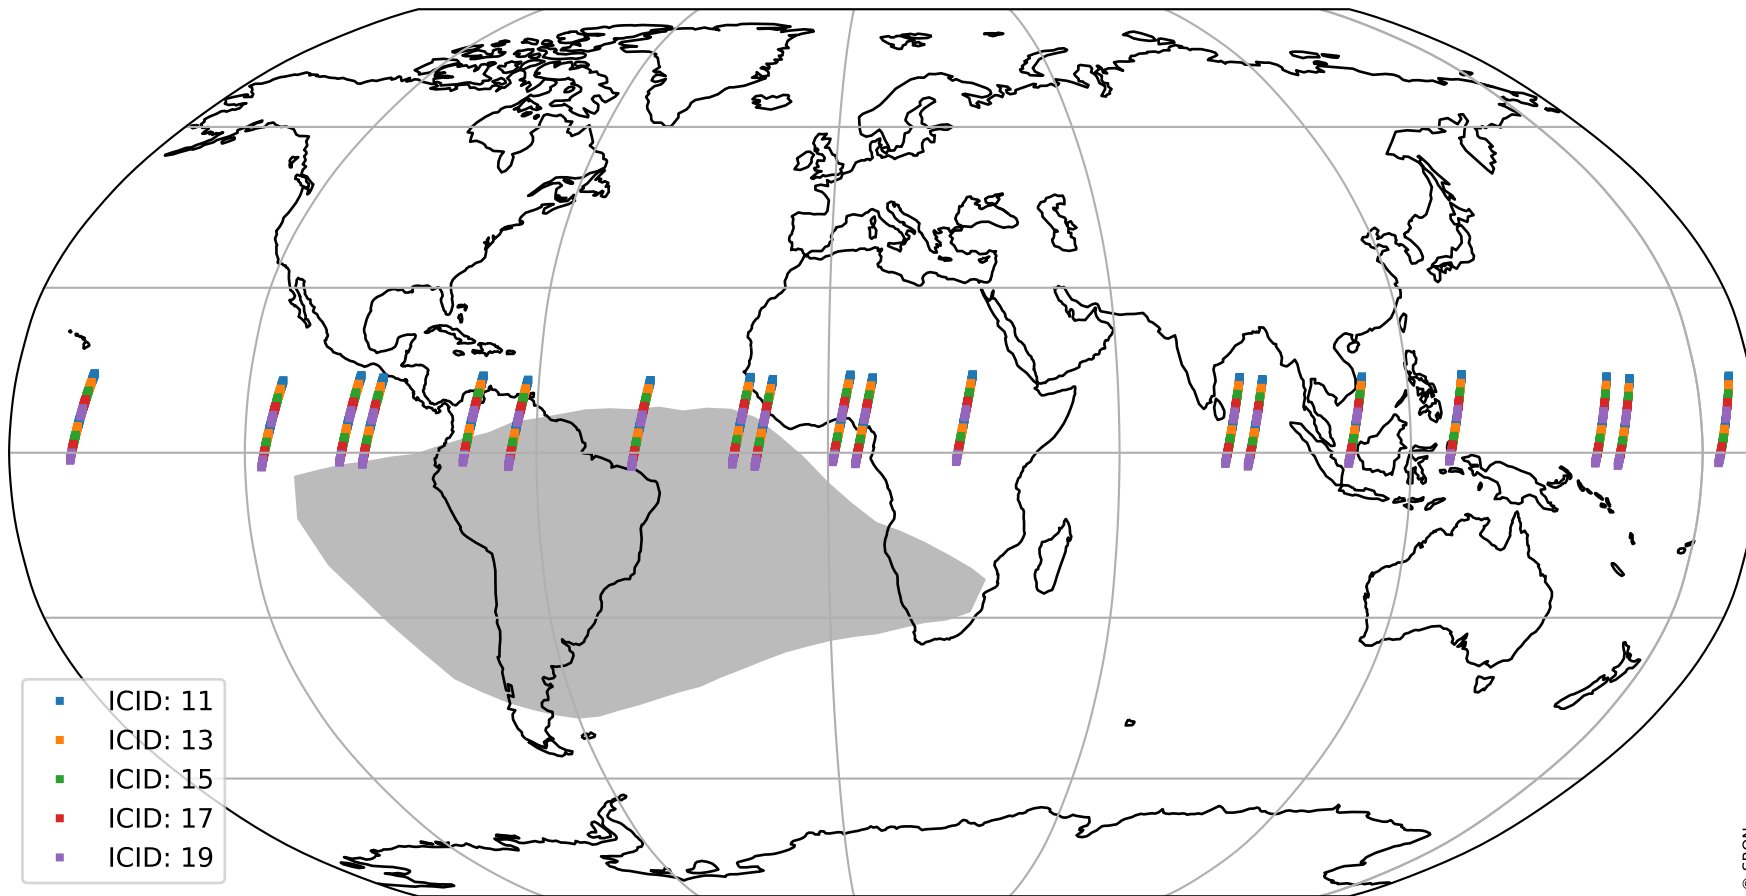

# Tropomi SWIR offset (official)

orbits : 19 in [12667, 12712]  
coverage : 2020-03-24 / 2020-03-27  
median : 29.992  $\mu\text{V}$   
spread : 15.173  $\mu\text{V}$   
created : 2023-08-21T14:39:35

# Tropomi SWIR offset (official)

orbits : 19 in [12667, 12712]  
coverage : 2020-03-24 / 2020-03-27  
median : -0.10929 mV  
spread : 0.37812 mV  
created : 2023-08-21T14:39:35

value compared with SWIR offset CKD

# Tropomi SWIR offset (official) ground-tracks of Sentinel-5P

orbits : 19 in [12667, 12712]  
coverage : 2020-03-24 / 2020-03-27  
created : 2023-08-21T14:39:36

# Tropomi SWIR offset (official)

orbits : [2827, 12712]  
coverage : 2018-04-30 / 2020-03-27  
created : 2023-08-21T14:39:36