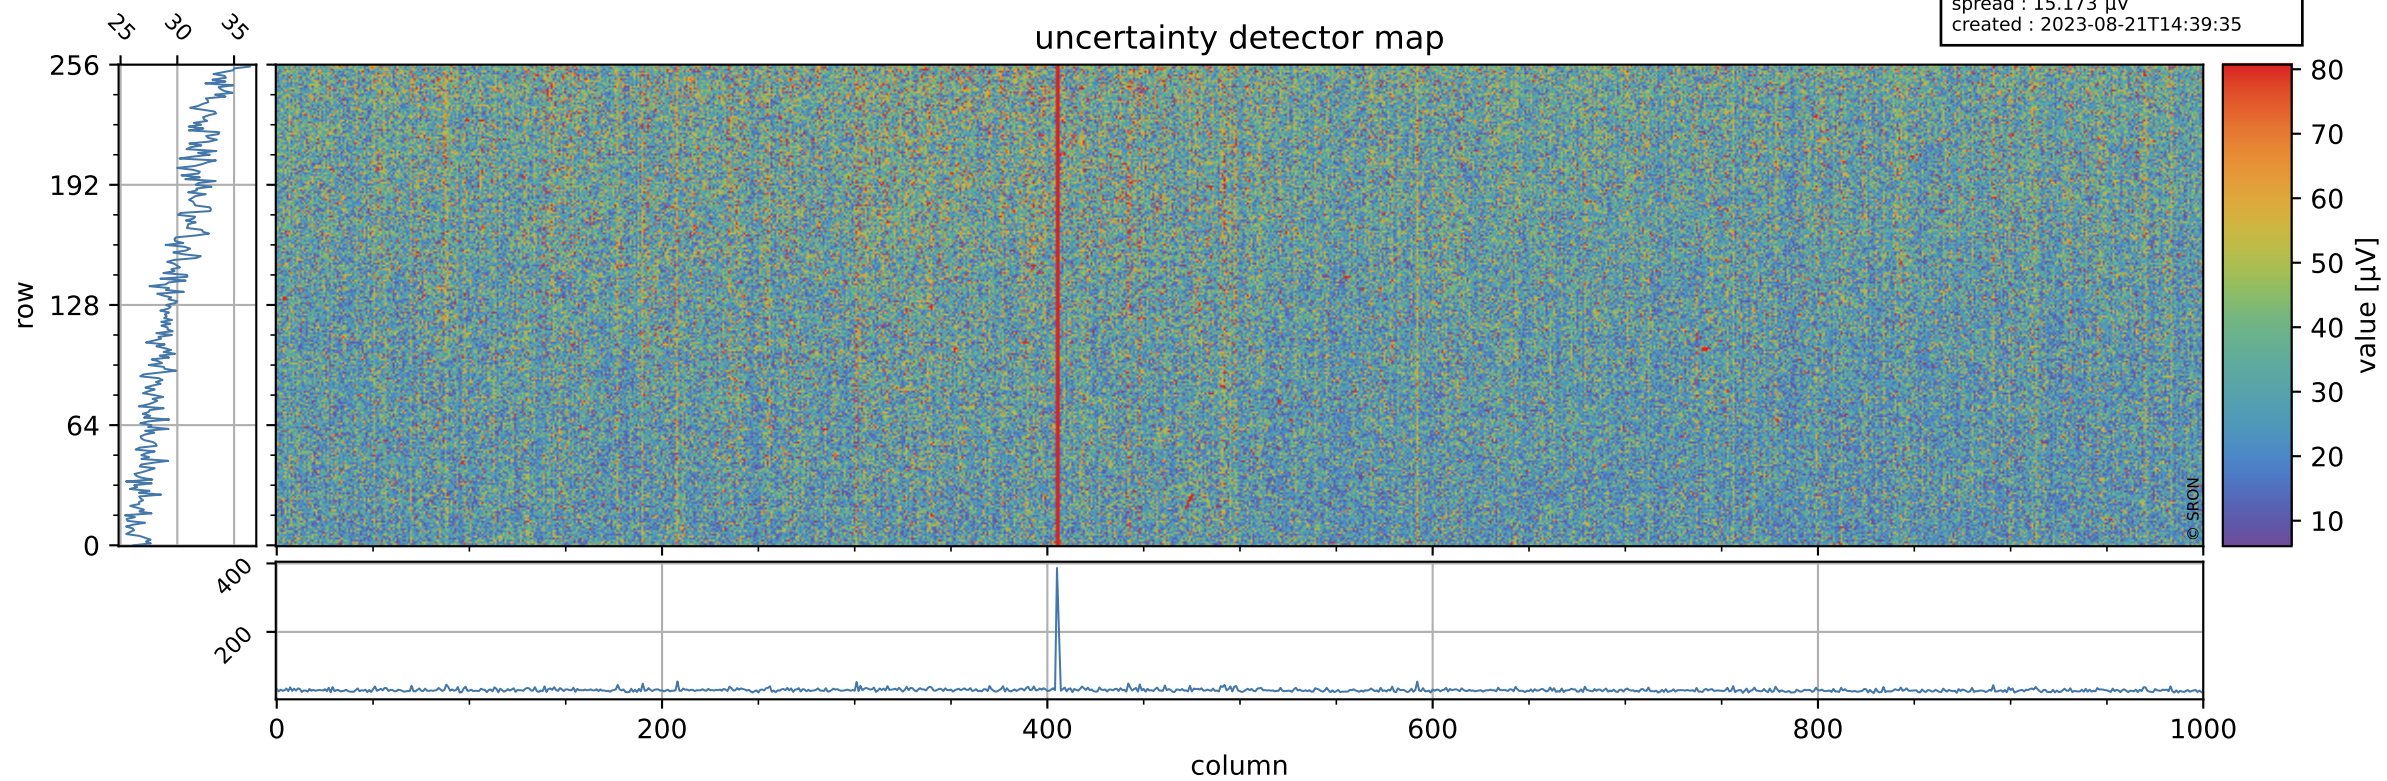

# Tropomi SWIR offset (official)

orbits : 19 in [12667, 12712]  
coverage : 2020-03-24 / 2020-03-27  
median : 0.52591 V  
spread : 0.035915 V  
created : 2023-08-21T14:39:35

## value detector map

# Tropomi SWIR offset (official)

orbits : 19 in [12667, 12712]  
coverage : 2020-03-24 / 2020-03-27  
median : 29.992  $\mu\text{V}$   
spread : 15.173  $\mu\text{V}$   
created : 2023-08-21T14:39:35

# Tropomi SWIR offset (official) ground-tracks of Sentinel-5P

orbits : 19 in [12667, 12712]  
coverage : 2020-03-24 / 2020-03-27  
created : 2023-08-21T14:39:36