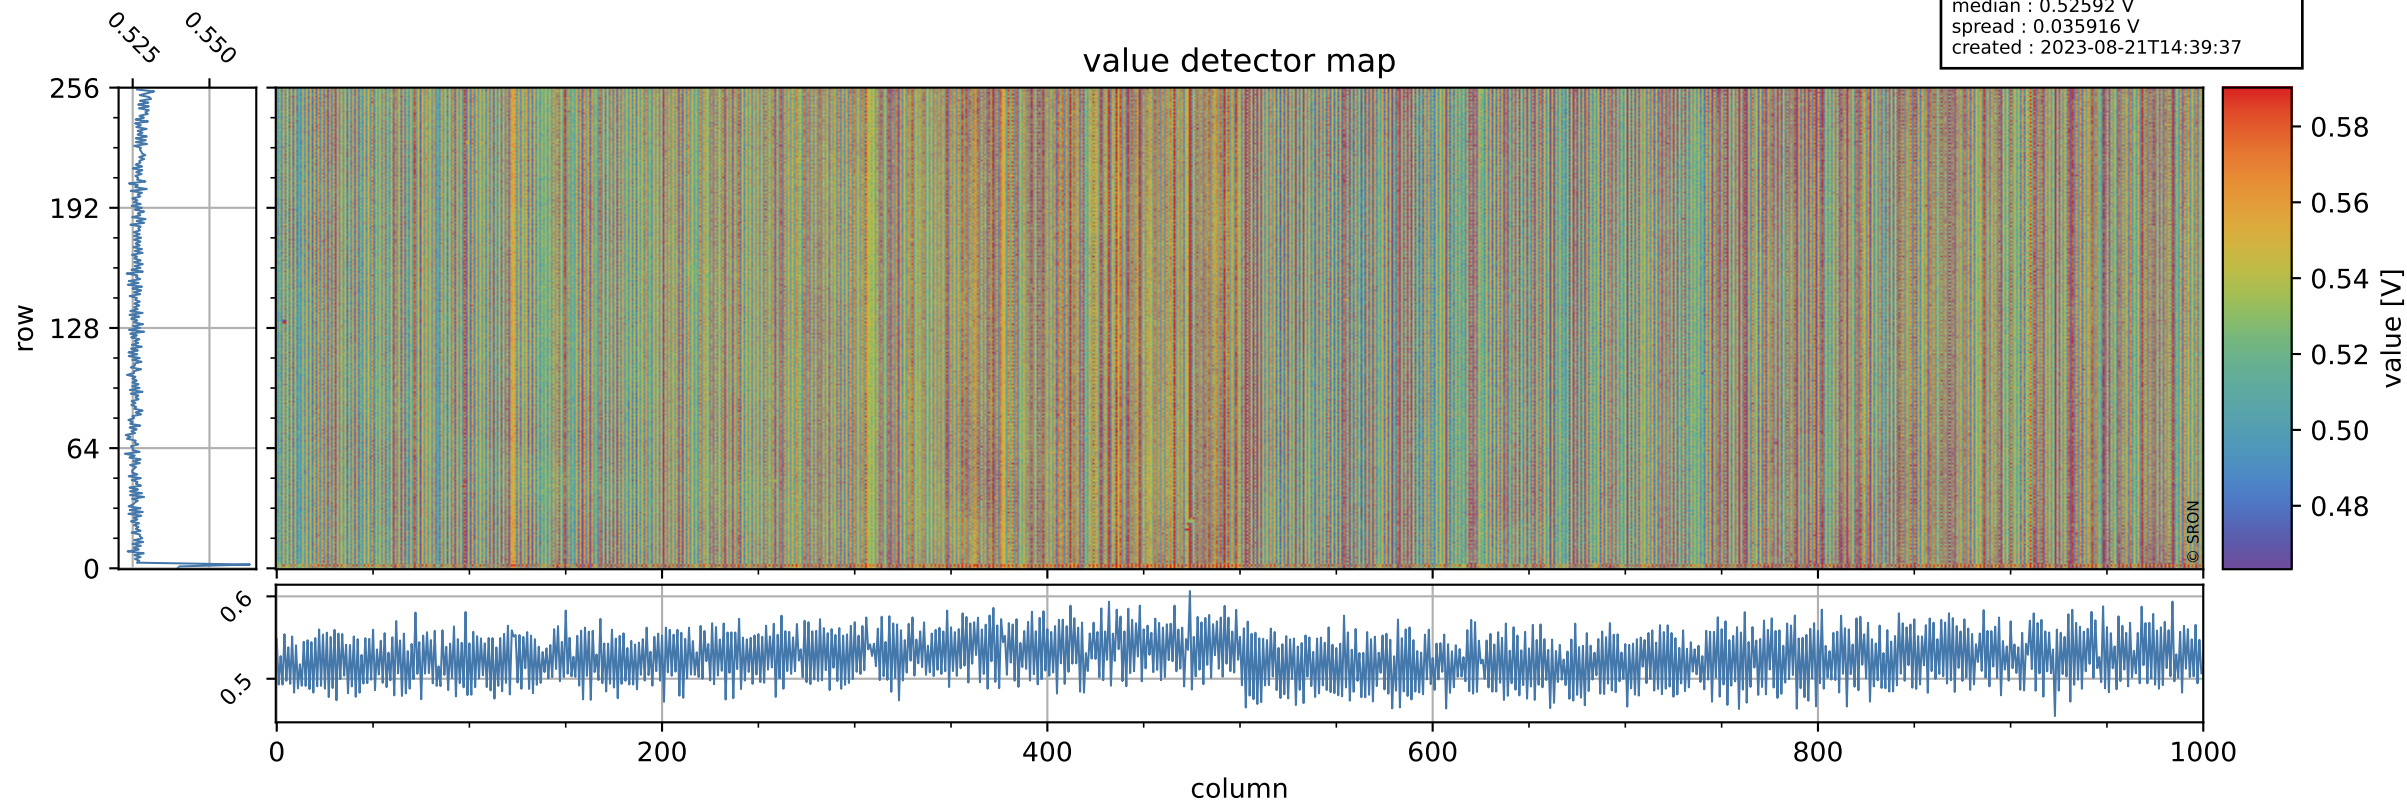

Tropomi SWIR offset (official)

orbits : 20 in [12682, 12727]
coverage : 2020-03-25 / 2020-03-28
median : 0.52592 V
spread : 0.035916 V
created : 2023-08-21T14:39:37

value detector map

Tropomi SWIR offset (official)

orbits : 20 in [12682, 12727]
coverage : 2020-03-25 / 2020-03-28
median : 32.567 μV
spread : 16.65 μV
created : 2023-08-21T14:39:37

Tropomi SWIR offset (official)

orbits : 20 in [12682, 12727]
coverage : 2020-03-25 / 2020-03-28
median : -0.105 mV
spread : 0.37846 mV
created : 2023-08-21T14:39:37

value compared with SWIR offset CKD

Tropomi SWIR offset (official) ground-tracks of Sentinel-5P

orbits : 20 in [12682, 12727]
coverage : 2020-03-25 / 2020-03-28
created : 2023-08-21T14:39:38

Tropomi SWIR offset (official)

orbits : [2827, 12727]
coverage : 2018-04-30 / 2020-03-28
created : 2023-08-21T14:39:38

trend of detector median & temperatures