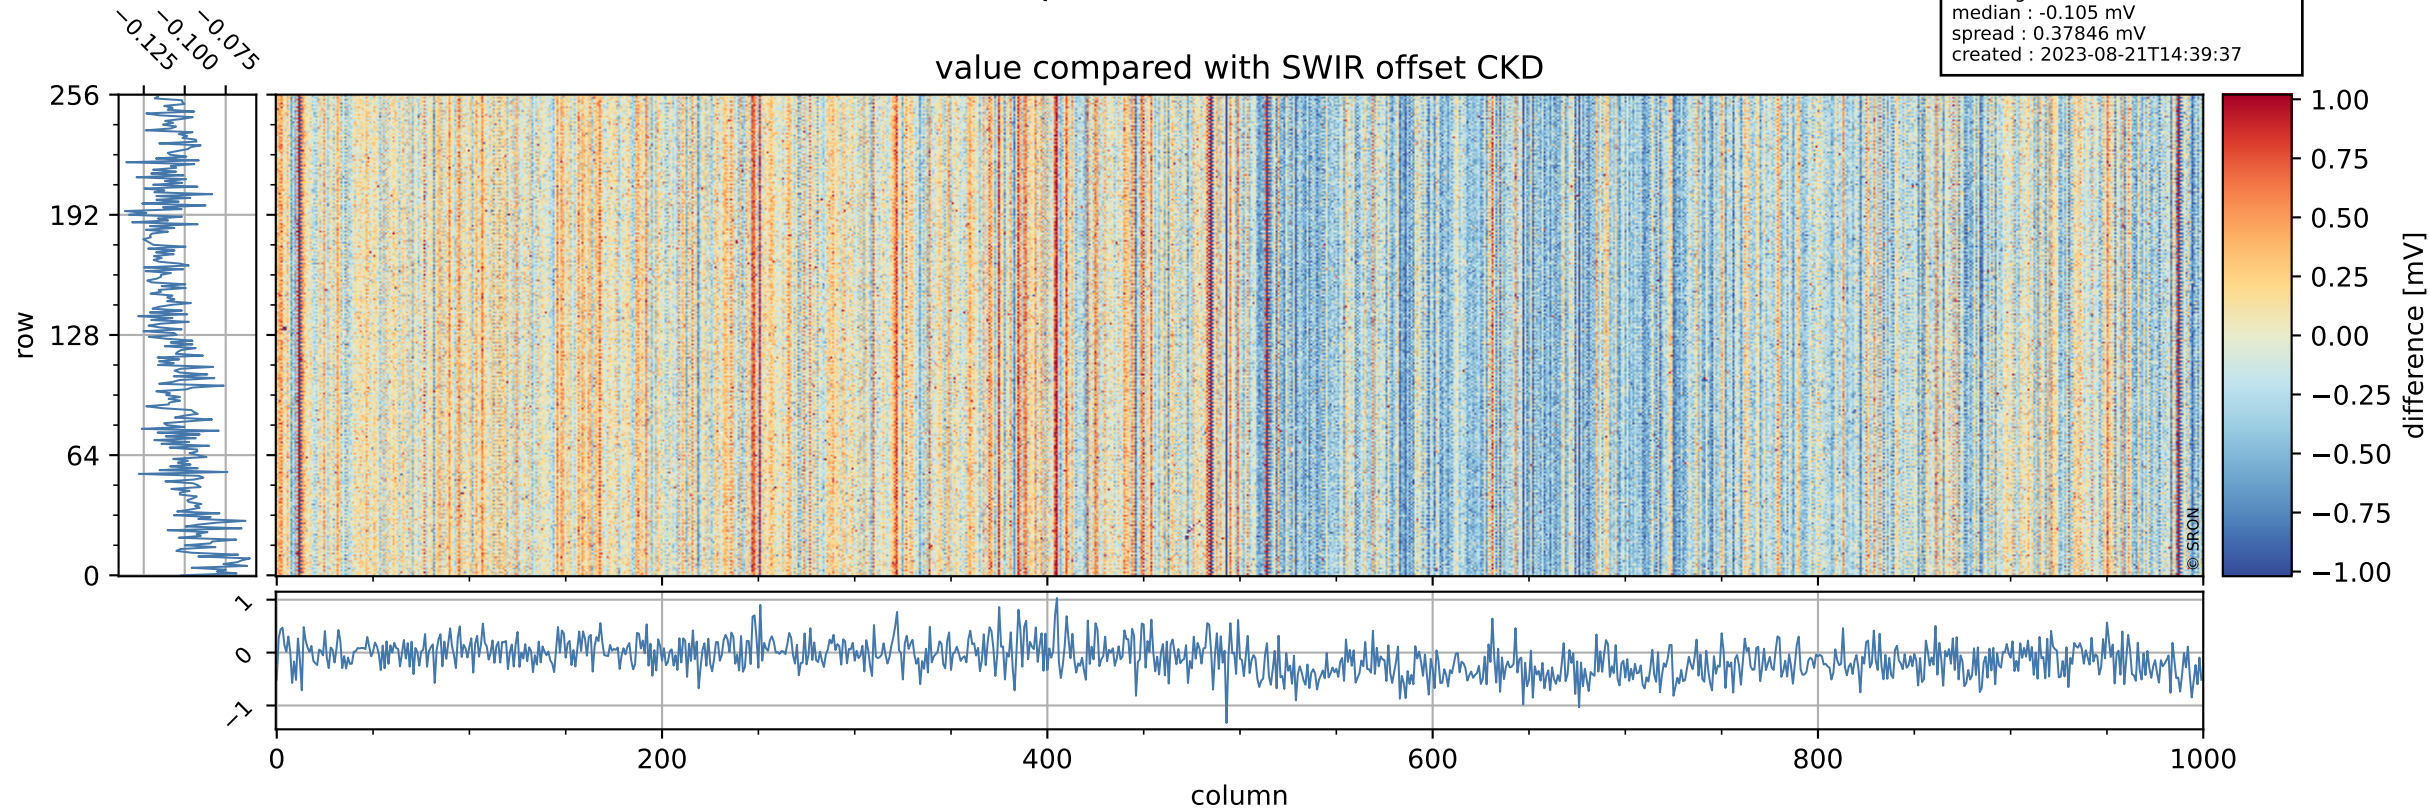

Tropomi SWIR offset (official)

orbits : 20 in [12682, 12727]
coverage : 2020-03-25 / 2020-03-28
median : 0.52592 V
spread : 0.035916 V
created : 2023-08-21T14:39:37

value detector map

Tropomi SWIR offset (official)

orbits : 20 in [12682, 12727]
coverage : 2020-03-25 / 2020-03-28
median : 32.567 μV
spread : 16.65 μV
created : 2023-08-21T14:39:37

Tropomi SWIR offset (official)

orbits : 20 in [12682, 12727]
coverage : 2020-03-25 / 2020-03-28
median : -0.105 mV
spread : 0.37846 mV
created : 2023-08-21T14:39:37

value compared with SWIR offset CKD

Tropomi SWIR offset (official) ground-tracks of Sentinel-5P

orbits : 20 in [12682, 12727]
coverage : 2020-03-25 / 2020-03-28
created : 2023-08-21T14:39:38

Tropomi SWIR offset (official)

orbits : [2827, 12727]
coverage : 2018-04-30 / 2020-03-28
created : 2023-08-21T14:39:38

trend of detector median & temperatures