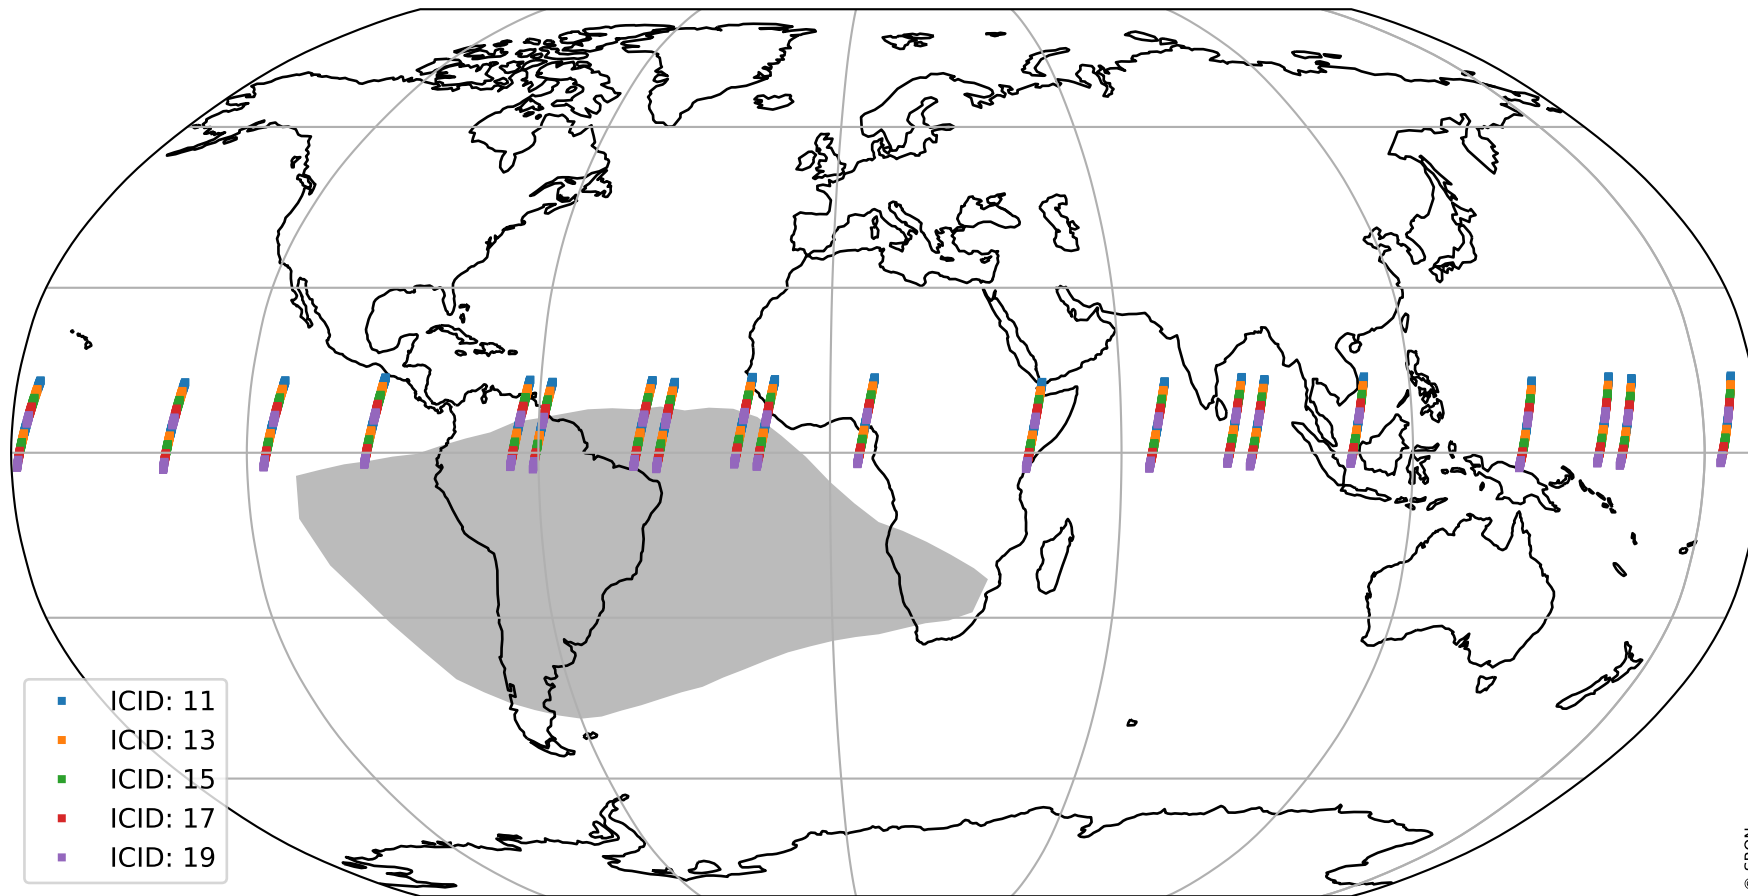

Tropomi SWIR offset (official)

orbits : 20 in [12682, 12727]
coverage : 2020-03-25 / 2020-03-28
median : 0.52592 V
spread : 0.035916 V
created : 2023-08-21T14:39:37

value detector map

Tropomi SWIR offset (official)

orbits : 20 in [12682, 12727]
coverage : 2020-03-25 / 2020-03-28
median : 32.567 μV
spread : 16.65 μV
created : 2023-08-21T14:39:37

Tropomi SWIR offset (official)

orbits : 20 in [12682, 12727]
coverage : 2020-03-25 / 2020-03-28
median : -0.105 mV
spread : 0.37846 mV
created : 2023-08-21T14:39:37

value compared with SWIR offset CKD

Tropomi SWIR offset (official) ground-tracks of Sentinel-5P

orbits : 20 in [12682, 12727]
coverage : 2020-03-25 / 2020-03-28
created : 2023-08-21T14:39:38

Tropomi SWIR offset (official)

orbits : [2827, 12727]
coverage : 2018-04-30 / 2020-03-28
created : 2023-08-21T14:39:38

trend of detector median & temperatures