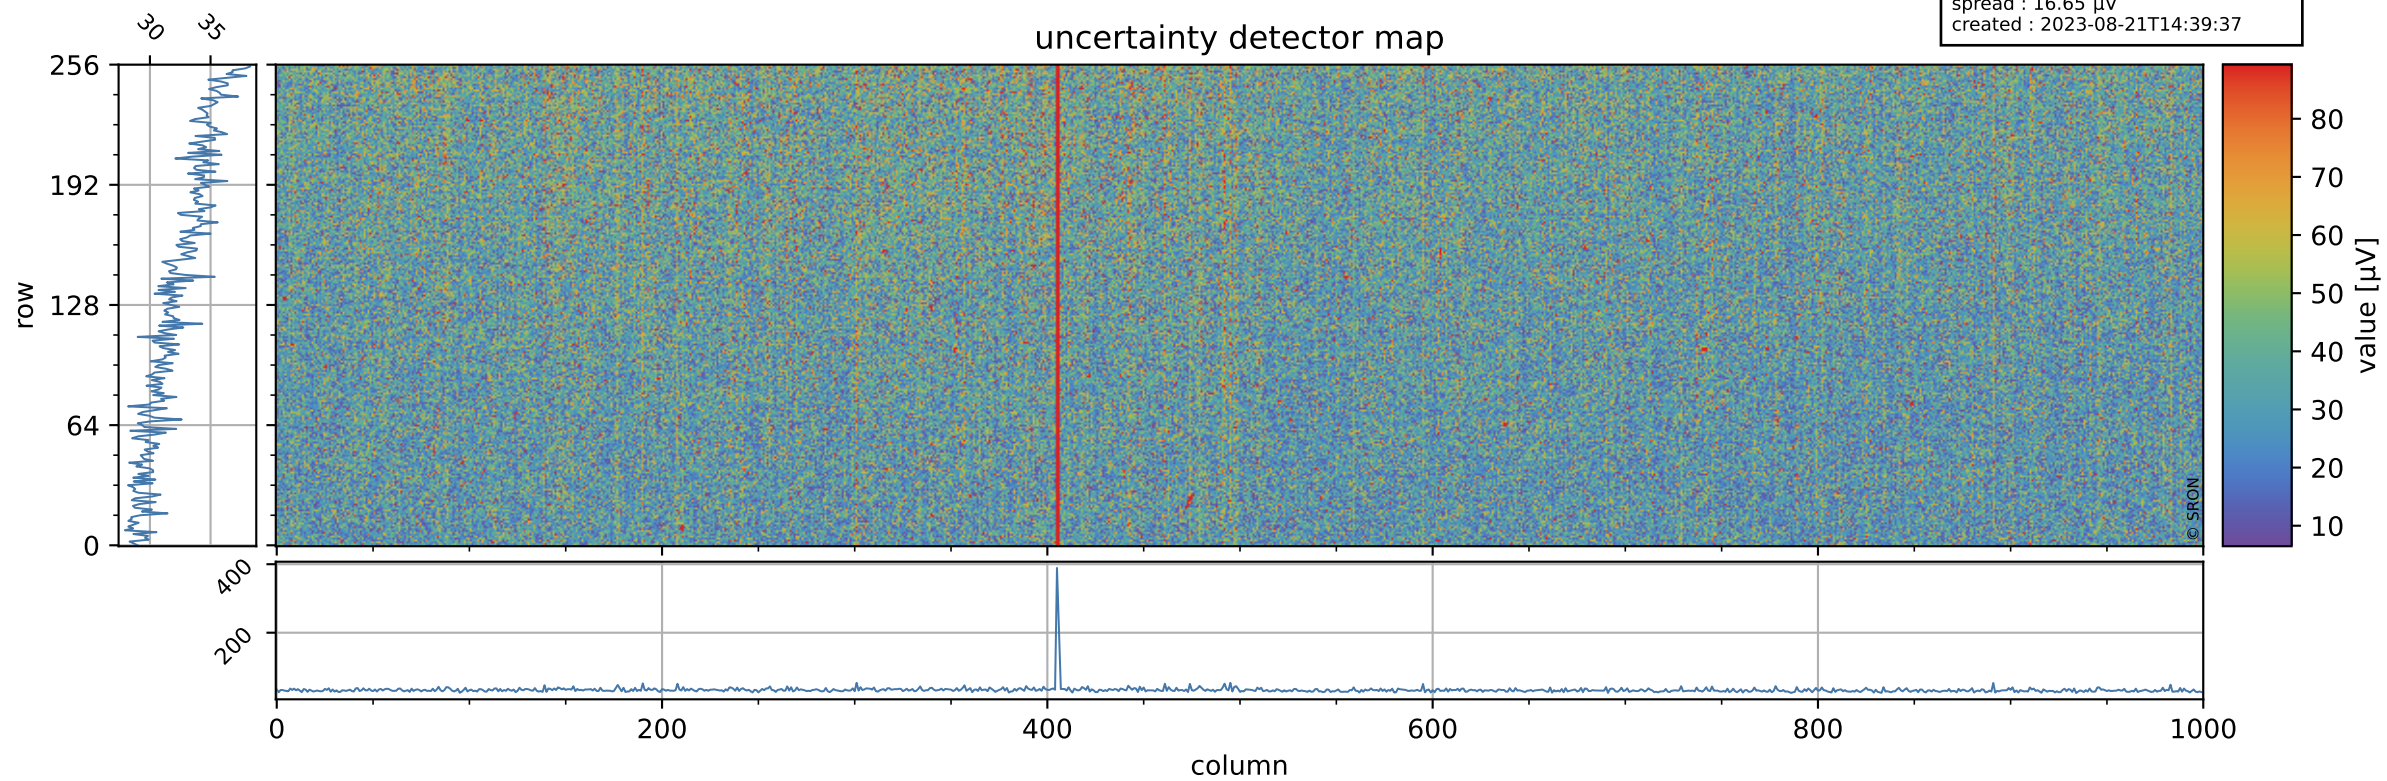

Tropomi SWIR offset (official)

orbits : 20 in [12682, 12727]
coverage : 2020-03-25 / 2020-03-28
median : 0.52592 V
spread : 0.035916 V
created : 2023-08-21T14:39:37

value detector map

Tropomi SWIR offset (official)

orbits : 20 in [12682, 12727]
coverage : 2020-03-25 / 2020-03-28
median : 32.567 μV
spread : 16.65 μV
created : 2023-08-21T14:39:37

Tropomi SWIR offset (official)

orbits : 20 in [12682, 12727]
coverage : 2020-03-25 / 2020-03-28
median : -0.105 mV
spread : 0.37846 mV
created : 2023-08-21T14:39:37

value compared with SWIR offset CKD

Tropomi SWIR offset (official) ground-tracks of Sentinel-5P

orbits : 20 in [12682, 12727]
coverage : 2020-03-25 / 2020-03-28
created : 2023-08-21T14:39:38

Tropomi SWIR offset (official)

orbits : [2827, 12727]
coverage : 2018-04-30 / 2020-03-28
created : 2023-08-21T14:39:38

trend of detector median & temperatures