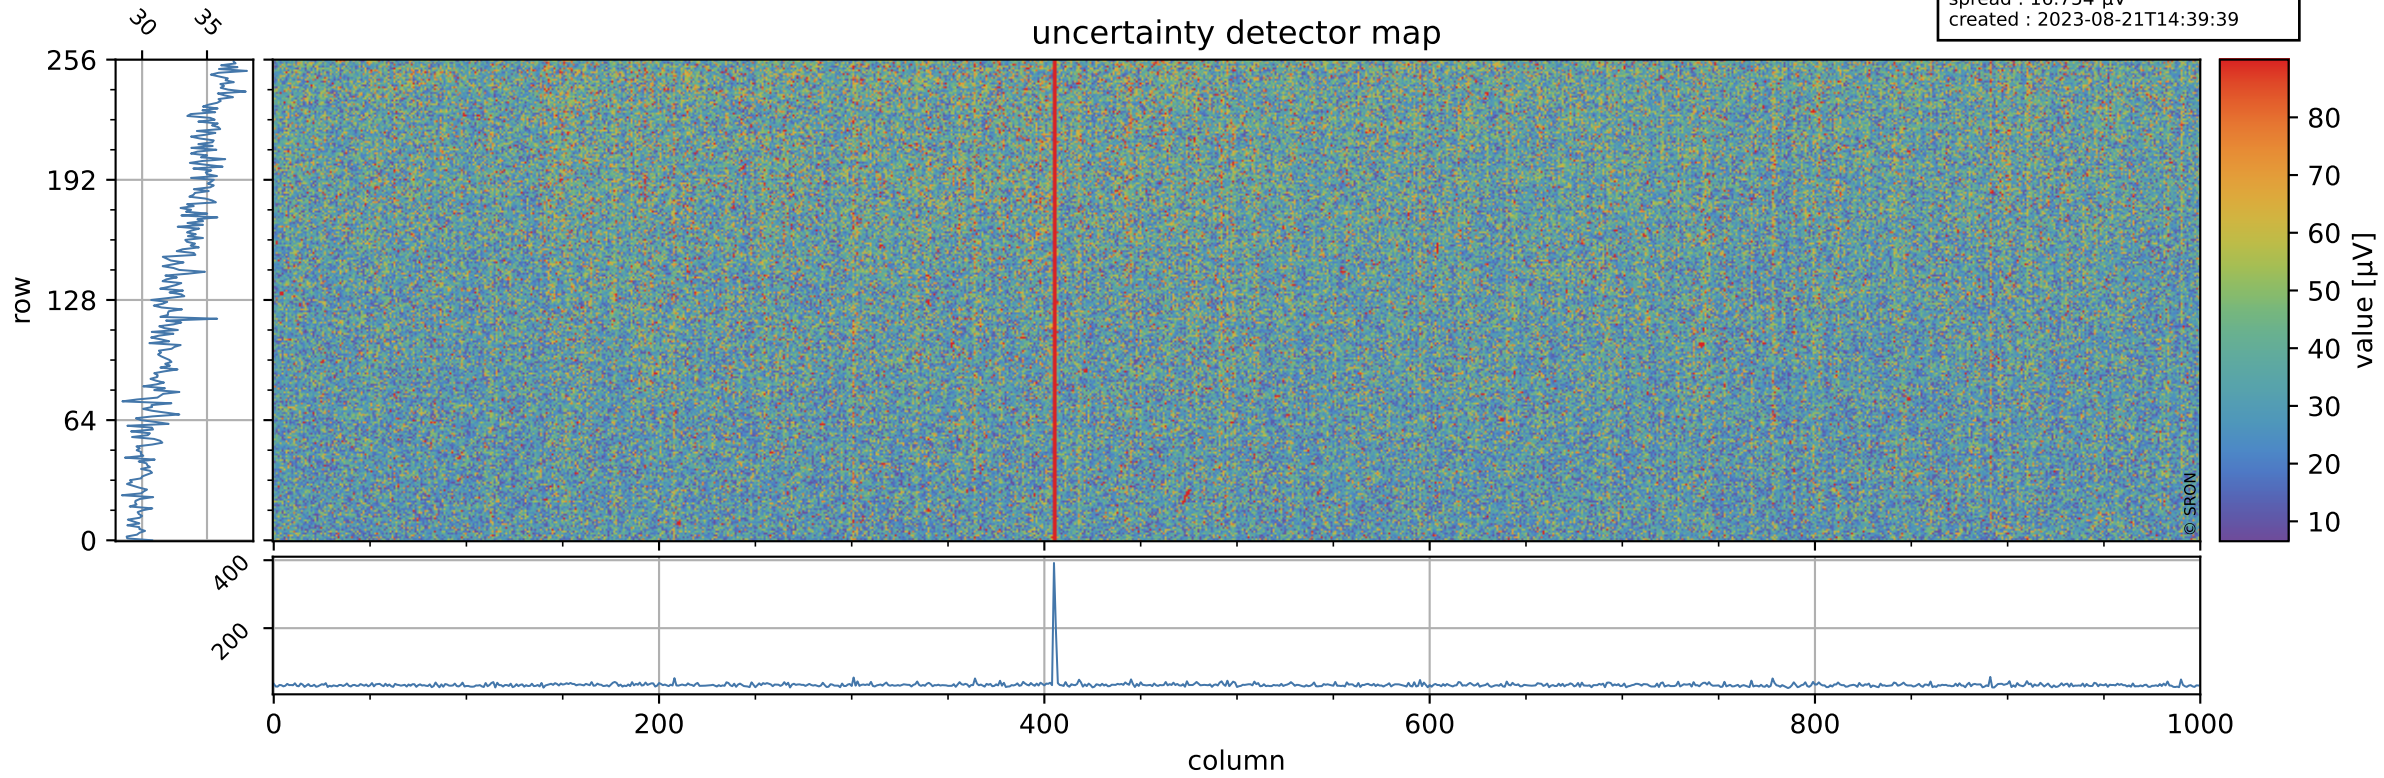

Tropomi SWIR offset (official)

orbits : 19 in [12697, 12742]
coverage : 2020-03-26 / 2020-03-29
median : 0.52591 V
spread : 0.035917 V
created : 2023-08-21T14:39:39

value detector map

Tropomi SWIR offset (official)

orbits : 19 in [12697, 12742]
coverage : 2020-03-26 / 2020-03-29
median : 33.05 μV
spread : 16.754 μV
created : 2023-08-21T14:39:39

Tropomi SWIR offset (official)

orbits : 19 in [12697, 12742]
coverage : 2020-03-26 / 2020-03-29
median : -0.10678 mV
spread : 0.37965 mV
created : 2023-08-21T14:39:40

value compared with SWIR offset CKD

Tropomi SWIR offset (official) ground-tracks of Sentinel-5P

orbits : 19 in [12697, 12742]
coverage : 2020-03-26 / 2020-03-29
created : 2023-08-21T14:39:40

Tropomi SWIR offset (official)

orbits : [2827, 12742]
coverage : 2018-04-30 / 2020-03-29
created : 2023-08-21T14:39:40

trend of detector median & temperatures