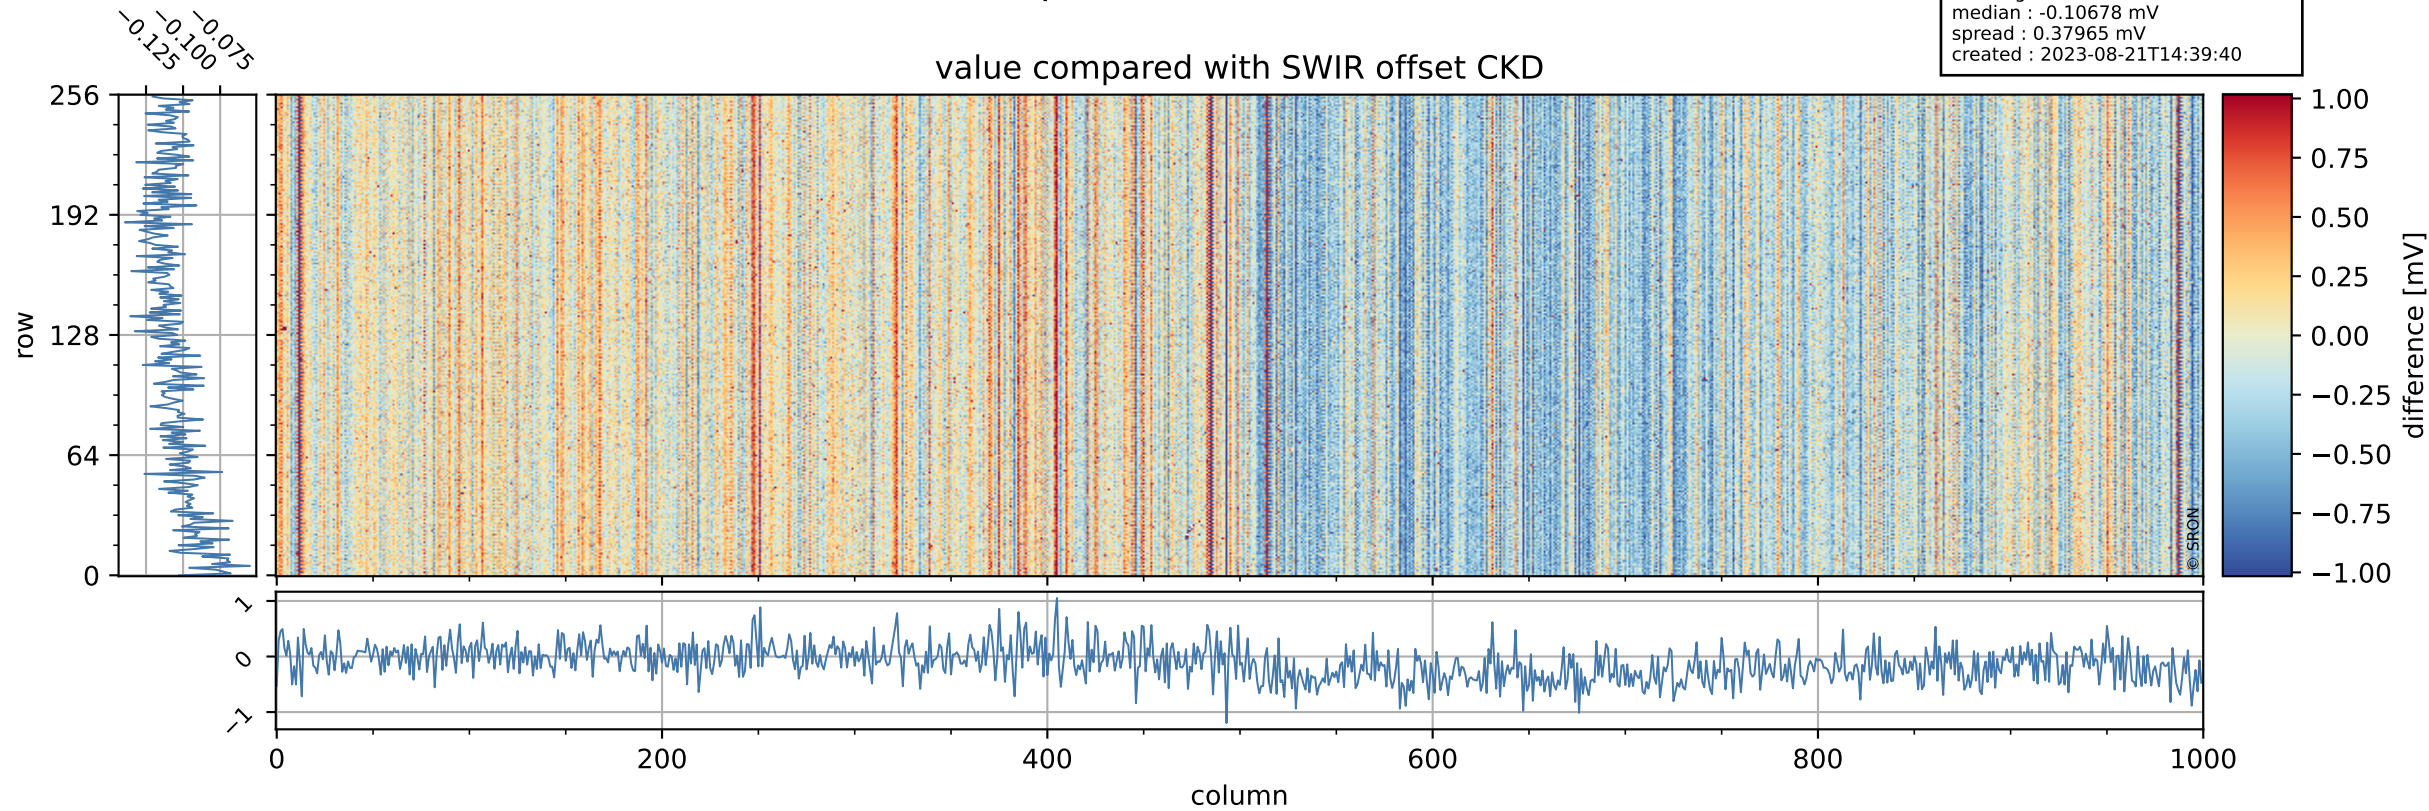

Tropomi SWIR offset (official)

orbits : 19 in [12697, 12742]
coverage : 2020-03-26 / 2020-03-29
median : 0.52591 V
spread : 0.035917 V
created : 2023-08-21T14:39:39

value detector map

Tropomi SWIR offset (official)

orbits : 19 in [12697, 12742]
coverage : 2020-03-26 / 2020-03-29
median : 33.05 μV
spread : 16.754 μV
created : 2023-08-21T14:39:39

Tropomi SWIR offset (official)

orbits : 19 in [12697, 12742]
coverage : 2020-03-26 / 2020-03-29
median : -0.10678 mV
spread : 0.37965 mV
created : 2023-08-21T14:39:40

value compared with SWIR offset CKD

Tropomi SWIR offset (official) ground-tracks of Sentinel-5P

orbits : 19 in [12697, 12742]
coverage : 2020-03-26 / 2020-03-29
created : 2023-08-21T14:39:40

Tropomi SWIR offset (official)

orbits : [2827, 12742]
coverage : 2018-04-30 / 2020-03-29
created : 2023-08-21T14:39:40

trend of detector median & temperatures