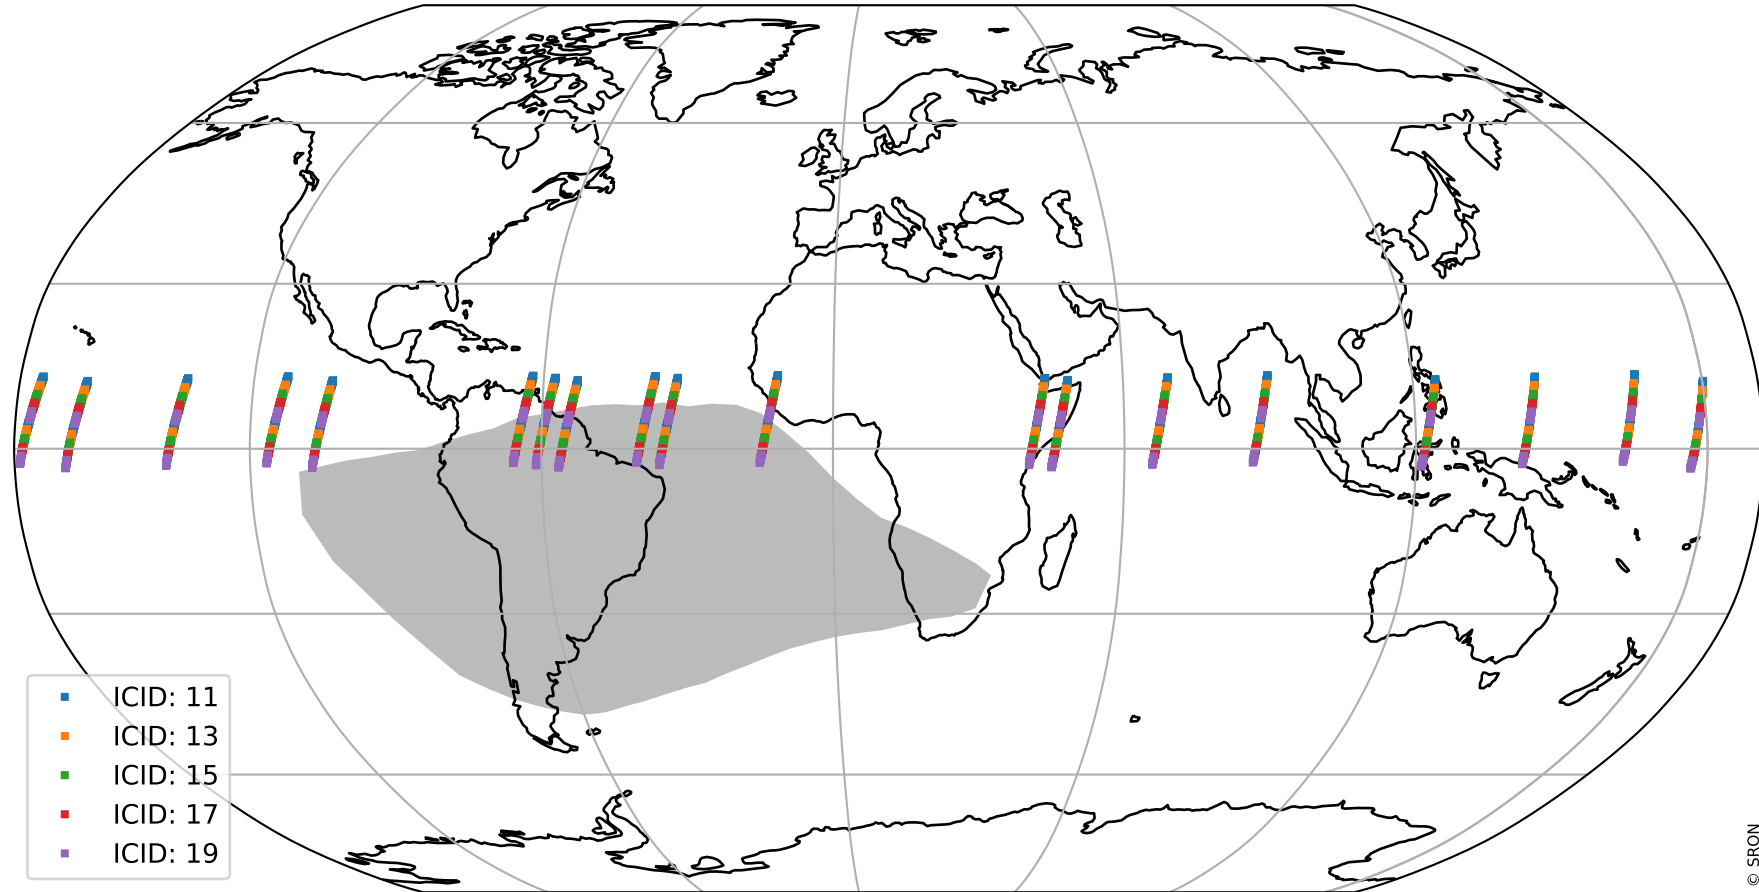

Tropomi SWIR offset (official)

orbits : 19 in [12697, 12742]
coverage : 2020-03-26 / 2020-03-29
median : 0.52591 V
spread : 0.035917 V
created : 2023-08-21T14:39:39

value detector map

Tropomi SWIR offset (official)

orbits : 19 in [12697, 12742]
coverage : 2020-03-26 / 2020-03-29
median : 33.05 μV
spread : 16.754 μV
created : 2023-08-21T14:39:39

Tropomi SWIR offset (official)

orbits : 19 in [12697, 12742]
coverage : 2020-03-26 / 2020-03-29
median : -0.10678 mV
spread : 0.37965 mV
created : 2023-08-21T14:39:40

value compared with SWIR offset CKD

Tropomi SWIR offset (official) ground-tracks of Sentinel-5P

orbits : 19 in [12697, 12742]
coverage : 2020-03-26 / 2020-03-29
created : 2023-08-21T14:39:40

Tropomi SWIR offset (official)

orbits : [2827, 12742]
coverage : 2018-04-30 / 2020-03-29
created : 2023-08-21T14:39:40

trend of detector median & temperatures