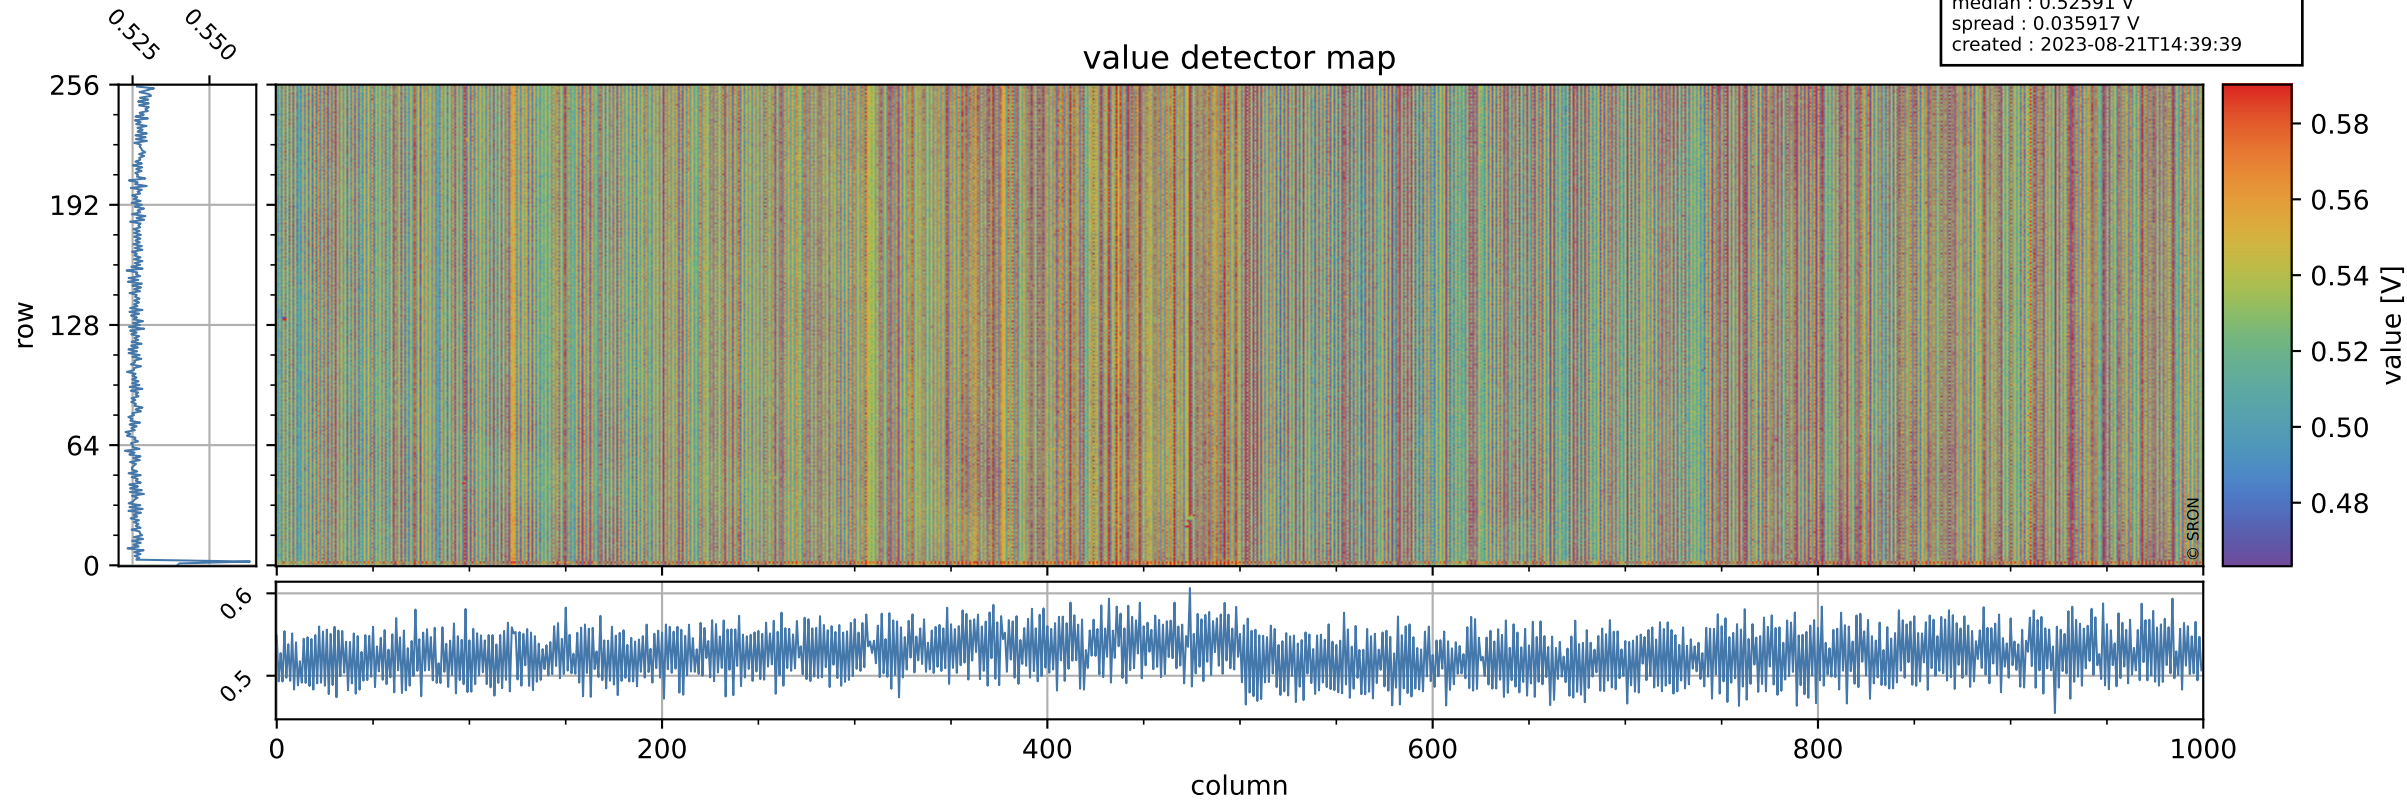

Tropomi SWIR offset (official)

orbits : 19 in [12697, 12742]
coverage : 2020-03-26 / 2020-03-29
median : 0.52591 V
spread : 0.035917 V
created : 2023-08-21T14:39:39

value detector map

Tropomi SWIR offset (official)

orbits : 19 in [12697, 12742]
coverage : 2020-03-26 / 2020-03-29
median : 33.05 μV
spread : 16.754 μV
created : 2023-08-21T14:39:39

Tropomi SWIR offset (official)

orbits : 19 in [12697, 12742]
coverage : 2020-03-26 / 2020-03-29
median : -0.10678 mV
spread : 0.37965 mV
created : 2023-08-21T14:39:40

value compared with SWIR offset CKD

Tropomi SWIR offset (official) ground-tracks of Sentinel-5P

orbits : 19 in [12697, 12742]
coverage : 2020-03-26 / 2020-03-29
created : 2023-08-21T14:39:40

Tropomi SWIR offset (official)

orbits : [2827, 12742]
coverage : 2018-04-30 / 2020-03-29
created : 2023-08-21T14:39:40

trend of detector median & temperatures