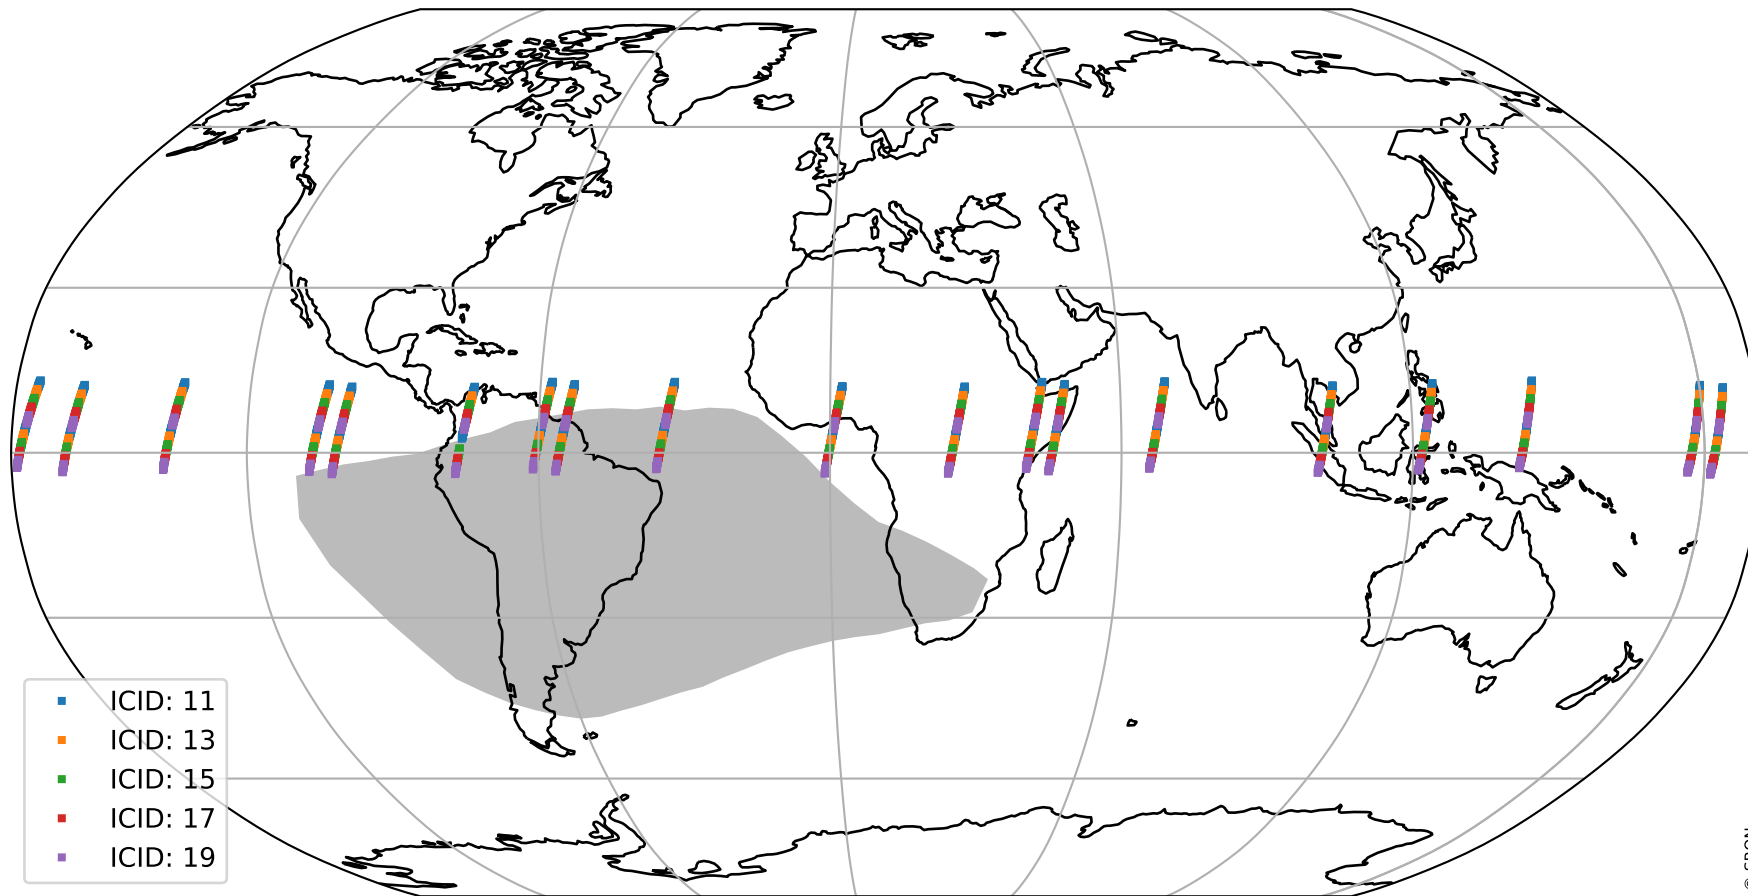

Tropomi SWIR offset (official)

orbits : 19 in [12712, 12757]
coverage : 2020-03-27 / 2020-03-30
median : 0.52592 V
spread : 0.035915 V
created : 2023-08-21T14:39:41

value detector map

Tropomi SWIR offset (official)

orbits : 19 in [12712, 12757]
coverage : 2020-03-27 / 2020-03-30
median : 32.235 μV
spread : 16.198 μV
created : 2023-08-21T14:39:41

Tropomi SWIR offset (official)

orbits : 19 in [12712, 12757]
coverage : 2020-03-27 / 2020-03-30
median : -0.10107 mV
spread : 0.3768 mV
created : 2023-08-21T14:39:42

value compared with SWIR offset CKD

Tropomi SWIR offset (official) ground-tracks of Sentinel-5P

orbits : 19 in [12712, 12757]
coverage : 2020-03-27 / 2020-03-30
created : 2023-08-21T14:39:42

Tropomi SWIR offset (official)

orbits : [2827, 12757]
coverage : 2018-04-30 / 2020-03-30
created : 2023-08-21T14:39:43

trend of detector median & temperatures