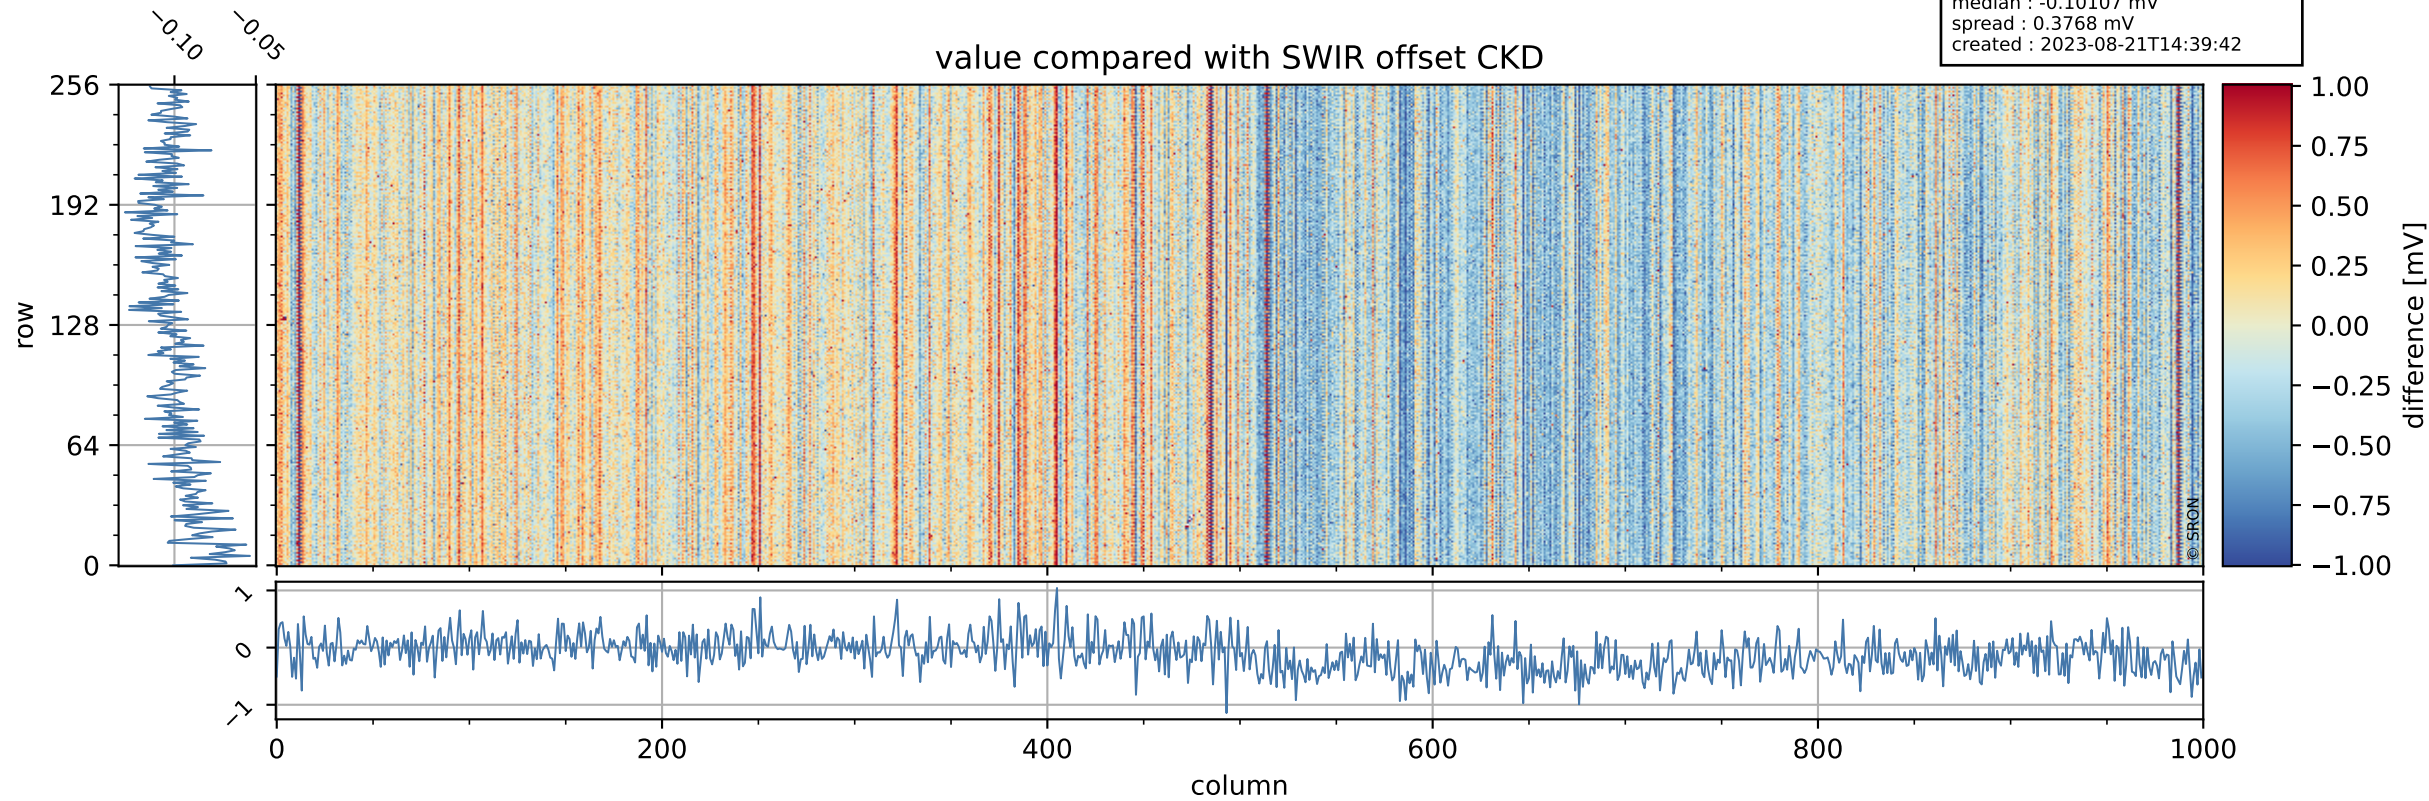

Tropomi SWIR offset (official)

orbits : 19 in [12712, 12757]
coverage : 2020-03-27 / 2020-03-30
median : 0.52592 V
spread : 0.035915 V
created : 2023-08-21T14:39:41

value detector map

Tropomi SWIR offset (official)

orbits : 19 in [12712, 12757]
coverage : 2020-03-27 / 2020-03-30
median : 32.235 μV
spread : 16.198 μV
created : 2023-08-21T14:39:41

Tropomi SWIR offset (official)

orbits : 19 in [12712, 12757]
coverage : 2020-03-27 / 2020-03-30
median : -0.10107 mV
spread : 0.3768 mV
created : 2023-08-21T14:39:42

value compared with SWIR offset CKD

Tropomi SWIR offset (official) ground-tracks of Sentinel-5P

orbits : 19 in [12712, 12757]
coverage : 2020-03-27 / 2020-03-30
created : 2023-08-21T14:39:42

Tropomi SWIR offset (official)

orbits : [2827, 12757]
coverage : 2018-04-30 / 2020-03-30
created : 2023-08-21T14:39:43

trend of detector median & temperatures