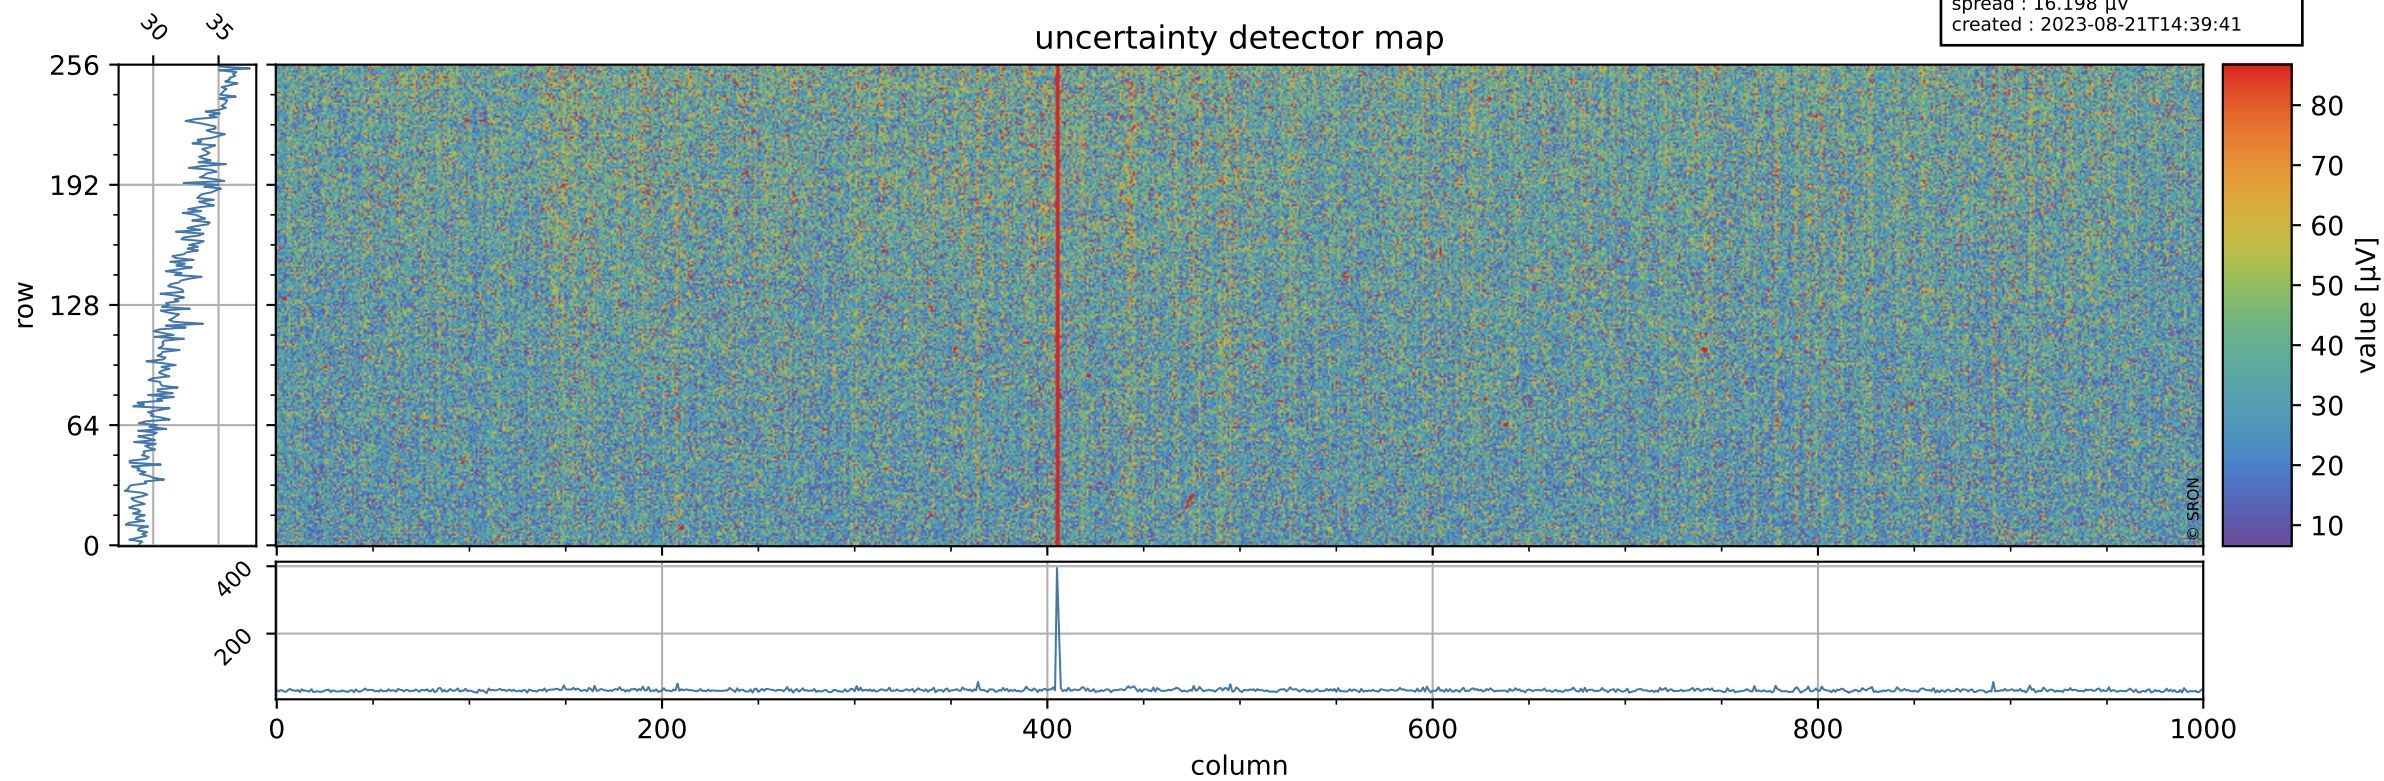

Tropomi SWIR offset (official)

orbits : 19 in [12712, 12757]
coverage : 2020-03-27 / 2020-03-30
median : 0.52592 V
spread : 0.035915 V
created : 2023-08-21T14:39:41

value detector map

Tropomi SWIR offset (official)

orbits : 19 in [12712, 12757]
coverage : 2020-03-27 / 2020-03-30
median : 32.235 μV
spread : 16.198 μV
created : 2023-08-21T14:39:41

Tropomi SWIR offset (official)

orbits : 19 in [12712, 12757]
coverage : 2020-03-27 / 2020-03-30
median : -0.10107 mV
spread : 0.3768 mV
created : 2023-08-21T14:39:42

value compared with SWIR offset CKD

Tropomi SWIR offset (official) ground-tracks of Sentinel-5P

orbits : 19 in [12712, 12757]
coverage : 2020-03-27 / 2020-03-30
created : 2023-08-21T14:39:42

Tropomi SWIR offset (official)

orbits : [2827, 12757]
coverage : 2018-04-30 / 2020-03-30
created : 2023-08-21T14:39:43

trend of detector median & temperatures