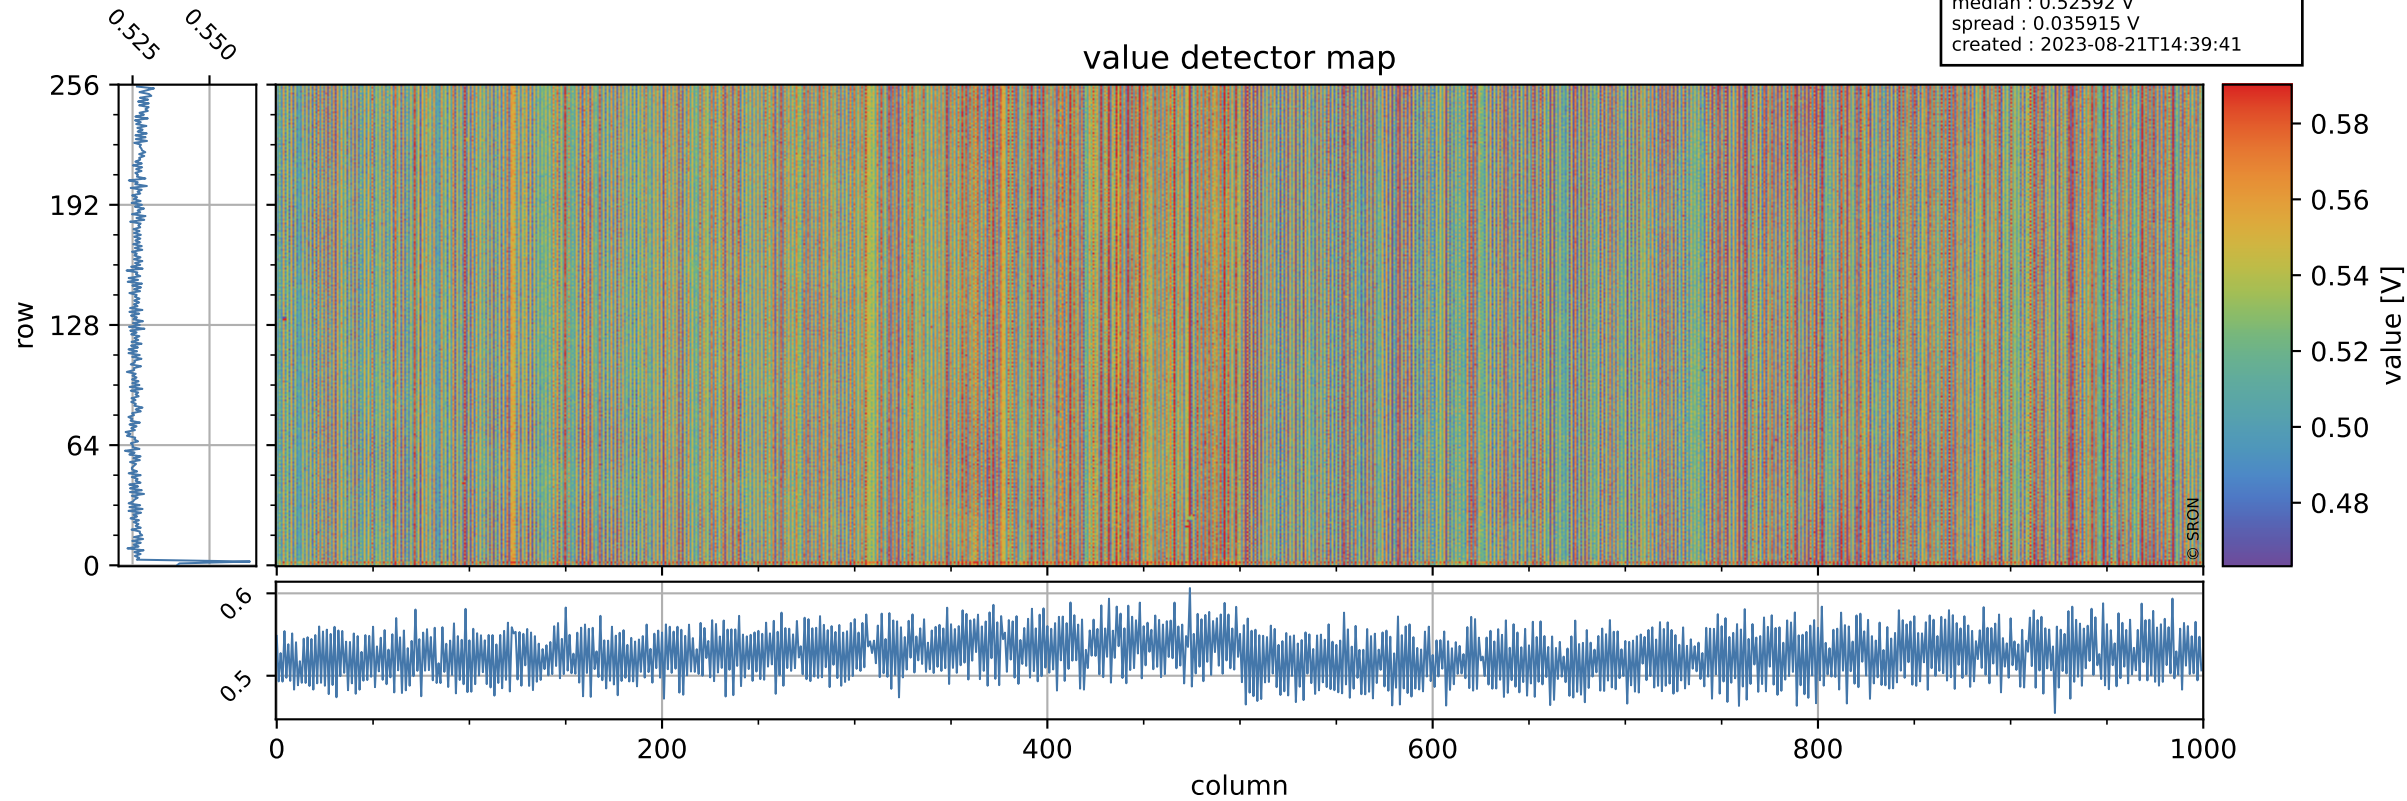

Tropomi SWIR offset (official)

orbits : 19 in [12712, 12757]
coverage : 2020-03-27 / 2020-03-30
median : 0.52592 V
spread : 0.035915 V
created : 2023-08-21T14:39:41

value detector map

Tropomi SWIR offset (official)

orbits : 19 in [12712, 12757]
coverage : 2020-03-27 / 2020-03-30
median : 32.235 μV
spread : 16.198 μV
created : 2023-08-21T14:39:41

Tropomi SWIR offset (official)

orbits : 19 in [12712, 12757]
coverage : 2020-03-27 / 2020-03-30
median : -0.10107 mV
spread : 0.3768 mV
created : 2023-08-21T14:39:42

value compared with SWIR offset CKD

Tropomi SWIR offset (official) ground-tracks of Sentinel-5P

orbits : 19 in [12712, 12757]
coverage : 2020-03-27 / 2020-03-30
created : 2023-08-21T14:39:42

Tropomi SWIR offset (official)

orbits : [2827, 12757]
coverage : 2018-04-30 / 2020-03-30
created : 2023-08-21T14:39:43

trend of detector median & temperatures