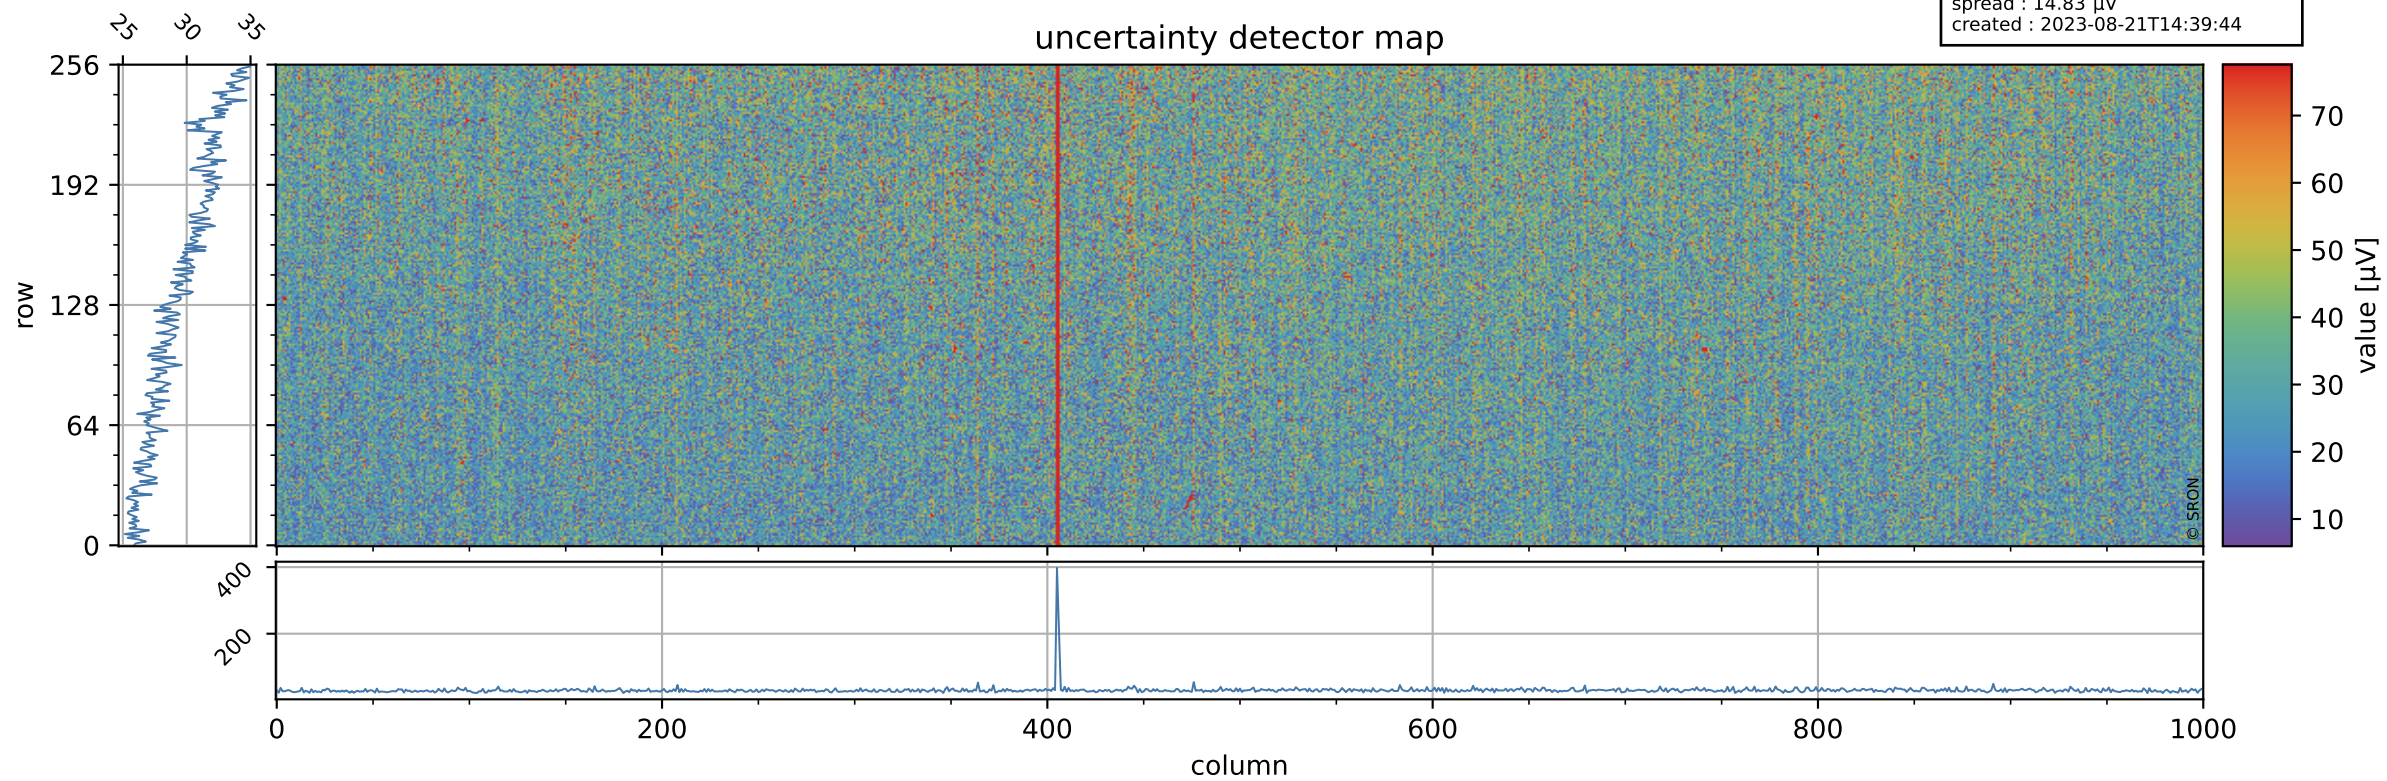

Tropomi SWIR offset (official)

orbits : 18 in [12727, 12772]
coverage : 2020-03-28 / 2020-03-31
median : 0.52592 V
spread : 0.035911 V
created : 2023-08-21T14:39:43

value detector map

Tropomi SWIR offset (official)

orbits : 18 in [12727, 12772]
coverage : 2020-03-28 / 2020-03-31
median : 29.692 μV
spread : 14.83 μV
created : 2023-08-21T14:39:44

Tropomi SWIR offset (official)

value compared with SWIR offset CKD

orbits : 18 in [12727, 12772]
coverage : 2020-03-28 / 2020-03-31
median : -0.097852 mV
spread : 0.37105 mV
created : 2023-08-21T14:39:44

Tropomi SWIR offset (official) ground-tracks of Sentinel-5P

orbits : 18 in [12727, 12772]
coverage : 2020-03-28 / 2020-03-31
created : 2023-08-21T14:39:44

Tropomi SWIR offset (official)

orbits : [2827, 12772]
coverage : 2018-04-30 / 2020-03-31
created : 2023-08-21T14:39:45

trend of detector median & temperatures