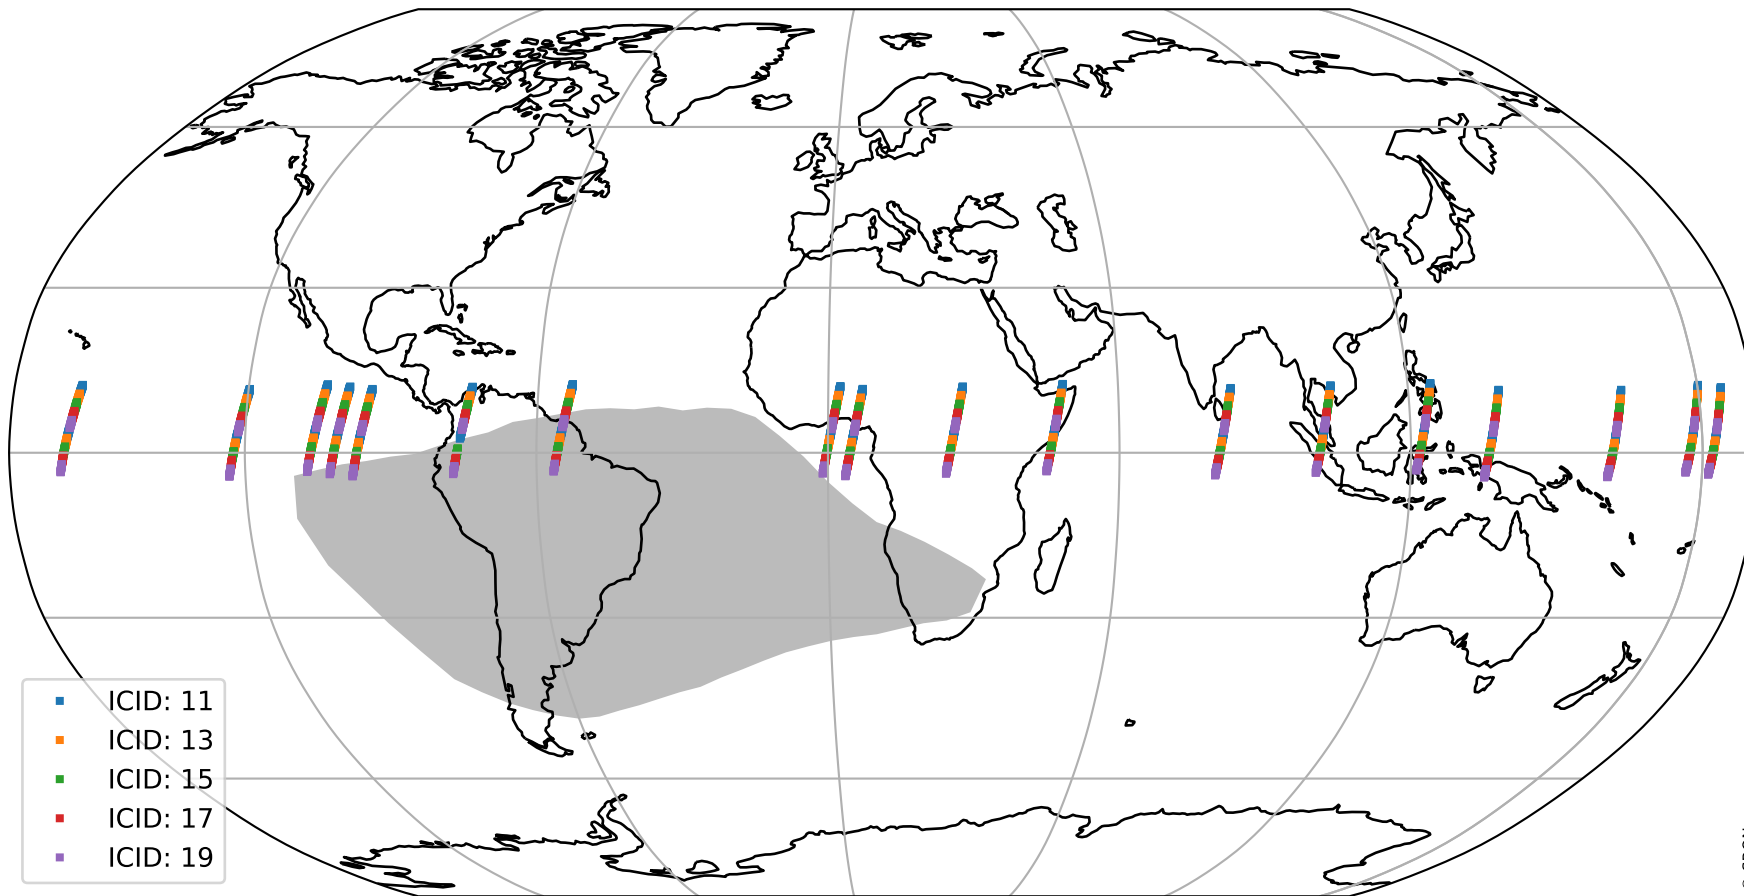

Tropomi SWIR offset (official)

orbits : 18 in [12727, 12772]
coverage : 2020-03-28 / 2020-03-31
median : 0.52592 V
spread : 0.035911 V
created : 2023-08-21T14:39:43

value detector map

Tropomi SWIR offset (official)

orbits : 18 in [12727, 12772]
coverage : 2020-03-28 / 2020-03-31
median : 29.692 μV
spread : 14.83 μV
created : 2023-08-21T14:39:44

Tropomi SWIR offset (official)

value compared with SWIR offset CKD

orbits : 18 in [12727, 12772]
coverage : 2020-03-28 / 2020-03-31
median : -0.097852 mV
spread : 0.37105 mV
created : 2023-08-21T14:39:44

Tropomi SWIR offset (official) ground-tracks of Sentinel-5P

orbits : 18 in [12727, 12772]
coverage : 2020-03-28 / 2020-03-31
created : 2023-08-21T14:39:44

Tropomi SWIR offset (official)

orbits : [2827, 12772]
coverage : 2018-04-30 / 2020-03-31
created : 2023-08-21T14:39:45

trend of detector median & temperatures