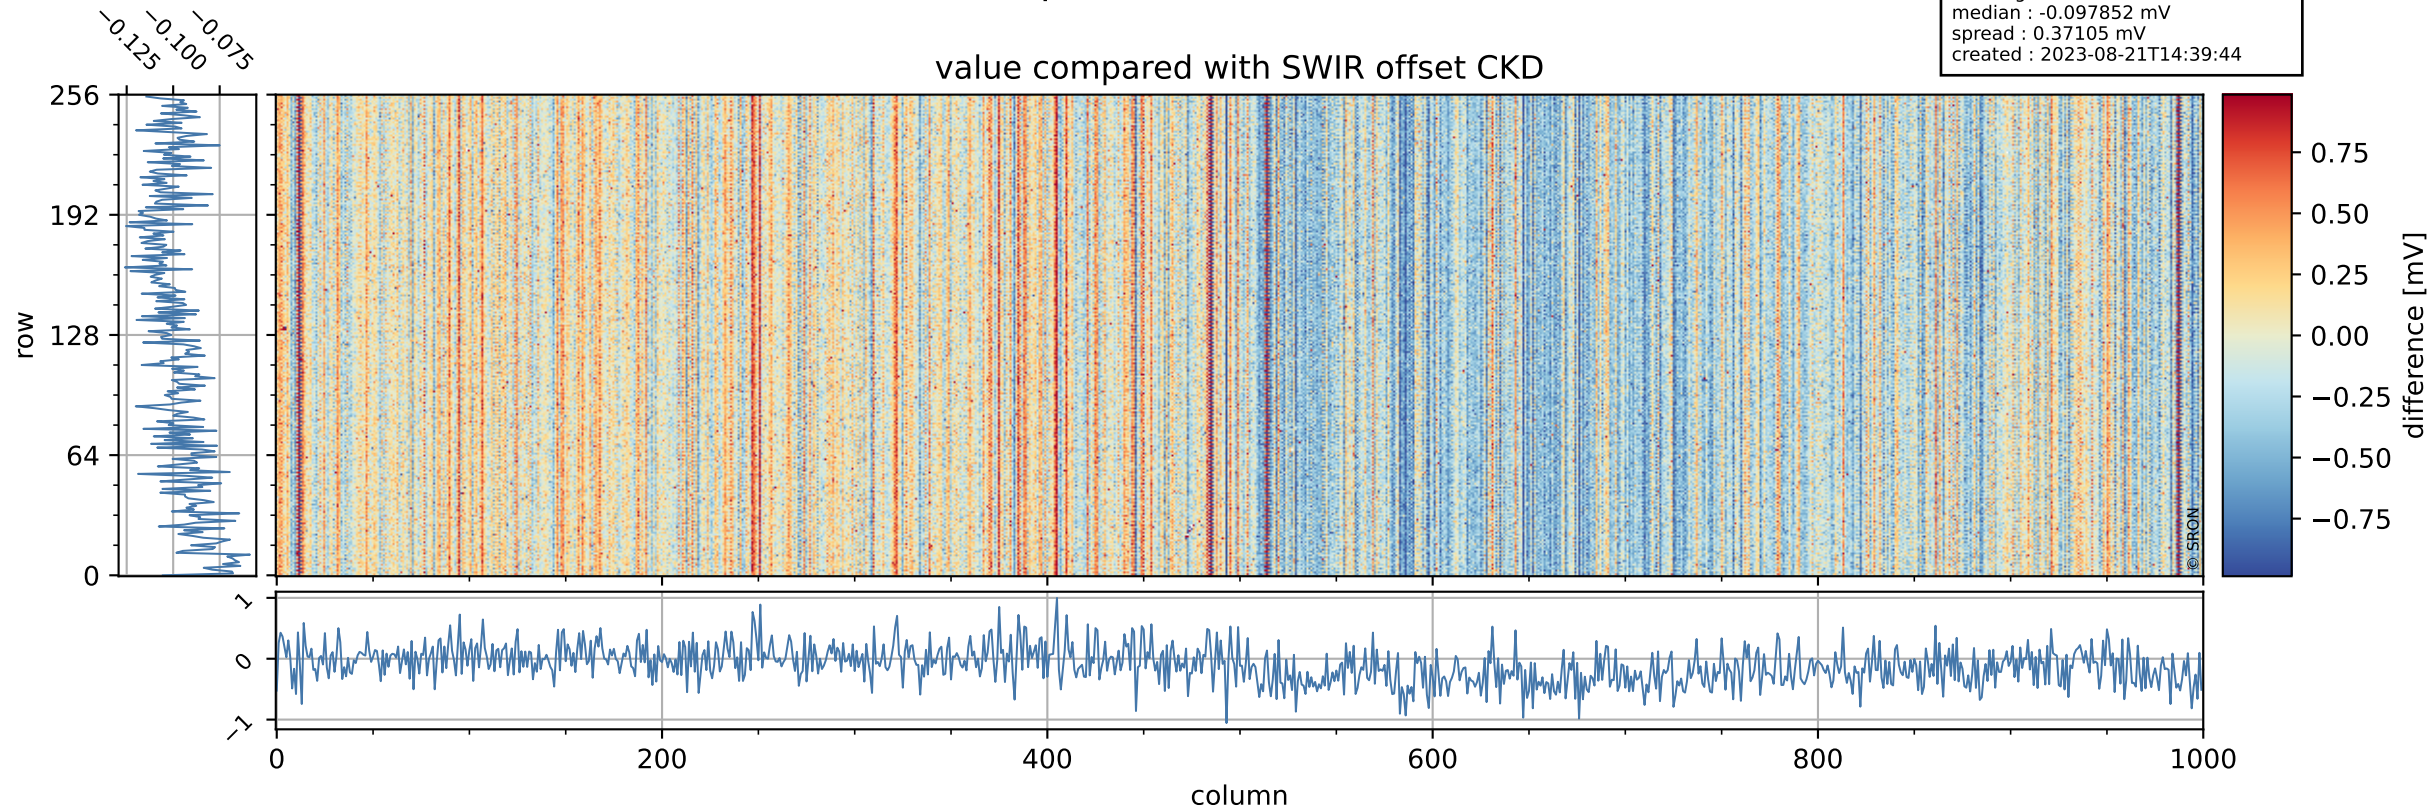

Tropomi SWIR offset (official)

orbits : 18 in [12727, 12772]
coverage : 2020-03-28 / 2020-03-31
median : 0.52592 V
spread : 0.035911 V
created : 2023-08-21T14:39:43

value detector map

Tropomi SWIR offset (official)

orbits : 18 in [12727, 12772]
coverage : 2020-03-28 / 2020-03-31
median : 29.692 μV
spread : 14.83 μV
created : 2023-08-21T14:39:44

Tropomi SWIR offset (official)

value compared with SWIR offset CKD

orbits : 18 in [12727, 12772]
coverage : 2020-03-28 / 2020-03-31
median : -0.097852 mV
spread : 0.37105 mV
created : 2023-08-21T14:39:44

Tropomi SWIR offset (official) ground-tracks of Sentinel-5P

orbits : 18 in [12727, 12772]
coverage : 2020-03-28 / 2020-03-31
created : 2023-08-21T14:39:44

Tropomi SWIR offset (official)

orbits : [2827, 12772]
coverage : 2018-04-30 / 2020-03-31
created : 2023-08-21T14:39:45

trend of detector median & temperatures