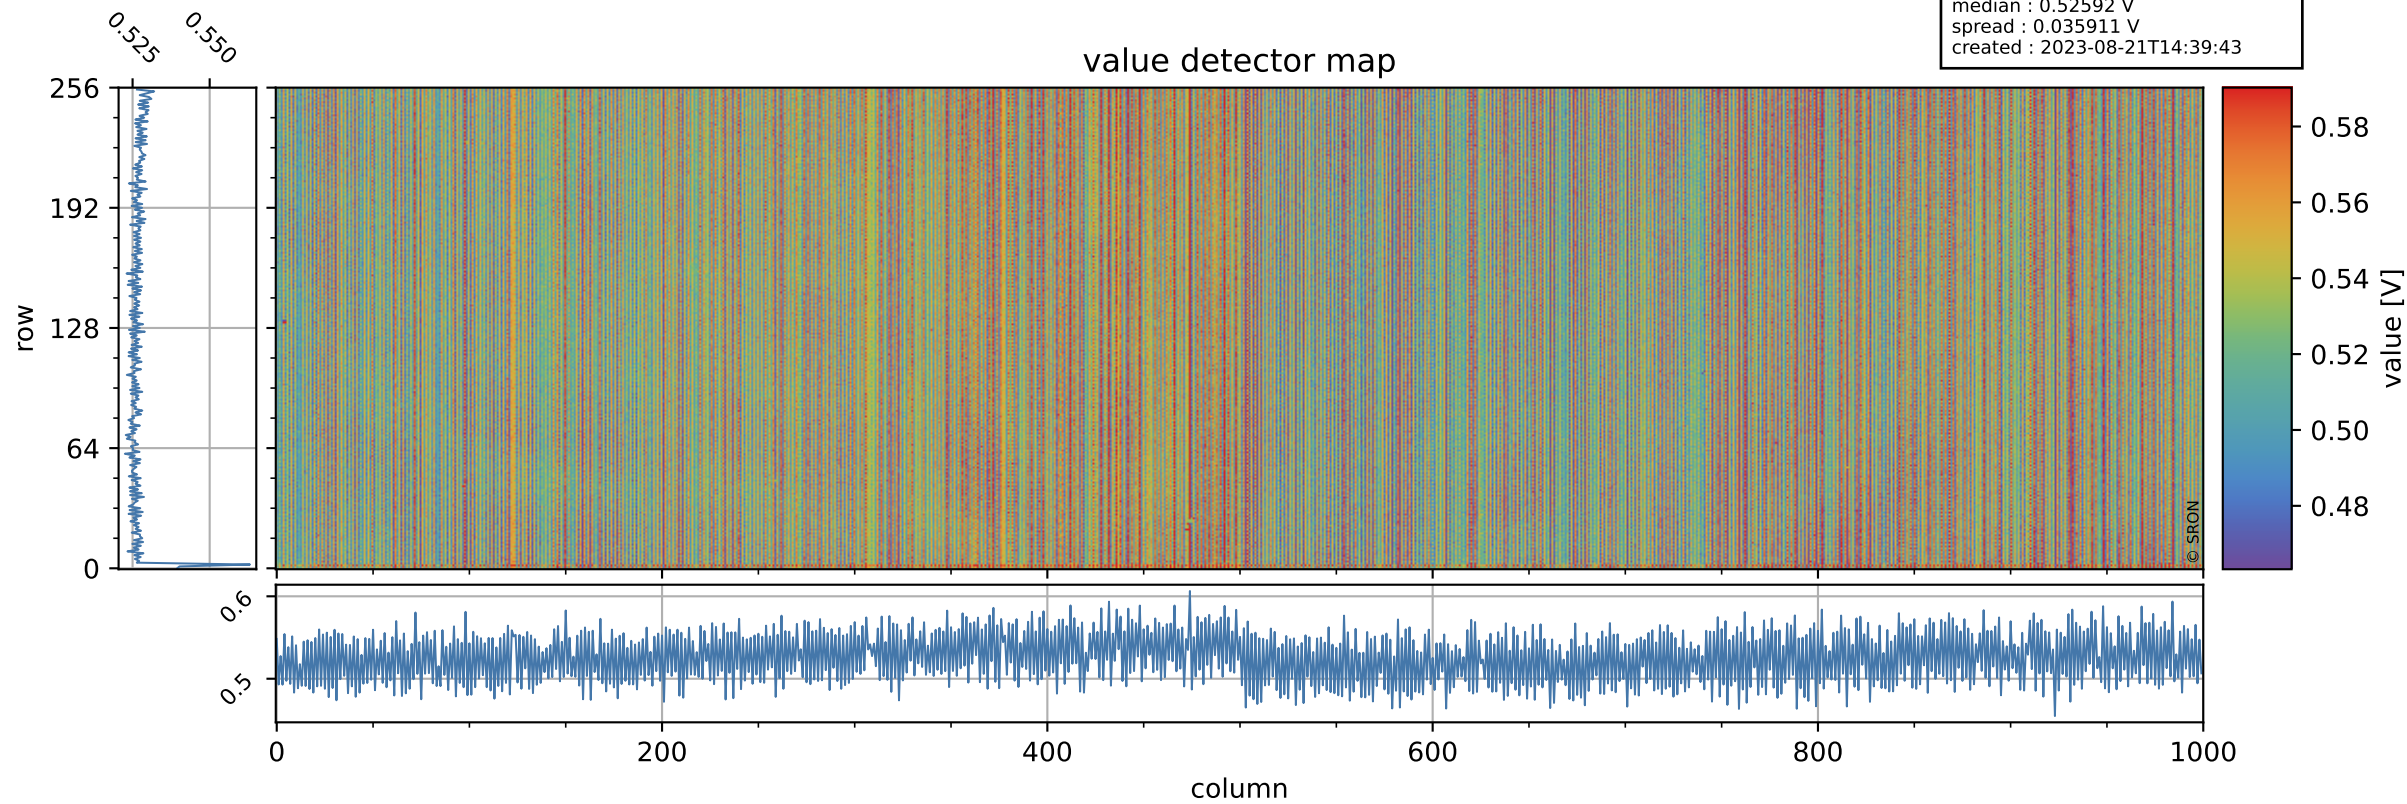

Tropomi SWIR offset (official)

orbits : 18 in [12727, 12772]
coverage : 2020-03-28 / 2020-03-31
median : 0.52592 V
spread : 0.035911 V
created : 2023-08-21T14:39:43

value detector map

Tropomi SWIR offset (official)

orbits : 18 in [12727, 12772]
coverage : 2020-03-28 / 2020-03-31
median : 29.692 μV
spread : 14.83 μV
created : 2023-08-21T14:39:44

Tropomi SWIR offset (official)

value compared with SWIR offset CKD

orbits : 18 in [12727, 12772]
coverage : 2020-03-28 / 2020-03-31
median : -0.097852 mV
spread : 0.37105 mV
created : 2023-08-21T14:39:44

Tropomi SWIR offset (official) ground-tracks of Sentinel-5P

orbits : 18 in [12727, 12772]
coverage : 2020-03-28 / 2020-03-31
created : 2023-08-21T14:39:44

Tropomi SWIR offset (official)

orbits : [2827, 12772]
coverage : 2018-04-30 / 2020-03-31
created : 2023-08-21T14:39:45

trend of detector median & temperatures