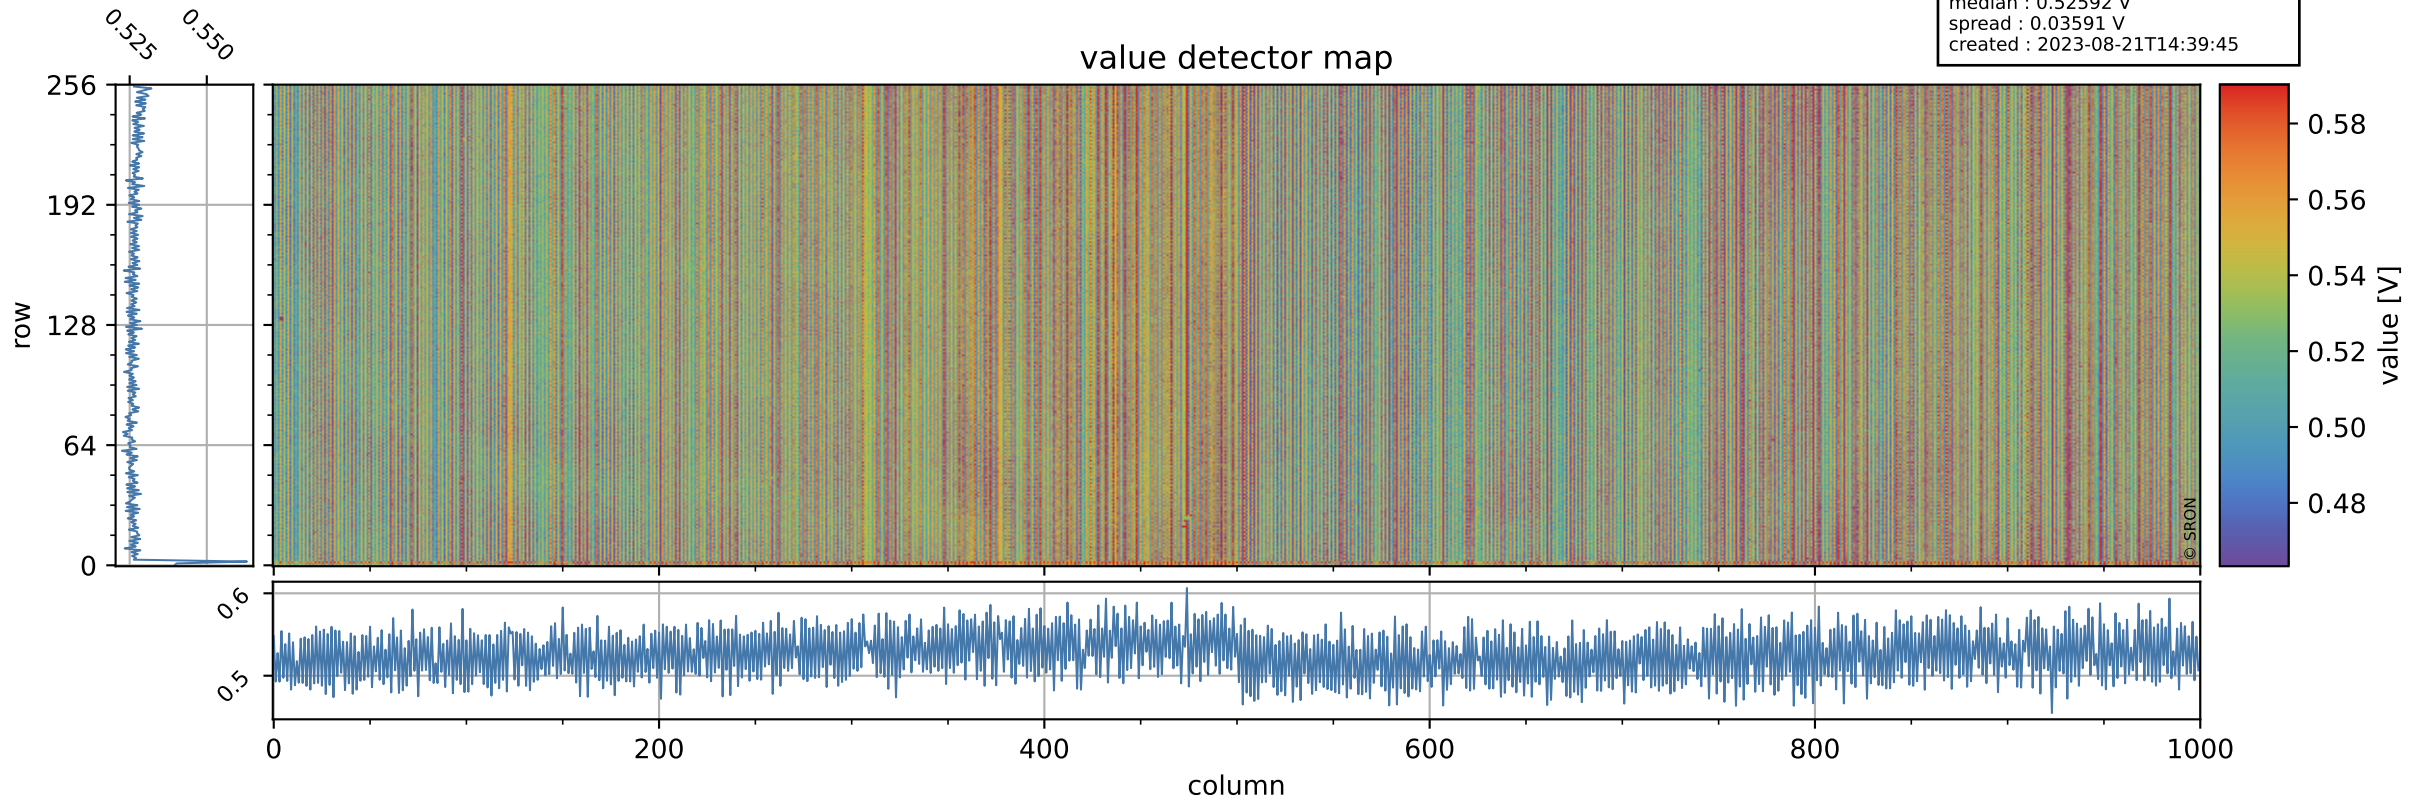

Tropomi SWIR offset (official)

orbits : 19 in [12742, 12787]
coverage : 2020-03-29 / 2020-04-01
median : 0.52592 V
spread : 0.03591 V
created : 2023-08-21T14:39:45

value detector map

Tropomi SWIR offset (official)

orbits : 19 in [12742, 12787]
coverage : 2020-03-29 / 2020-04-01
median : 30.648 μV
spread : 15.145 μV
created : 2023-08-21T14:39:46

Tropomi SWIR offset (official)

value compared with SWIR offset CKD

orbits : 19 in [12742, 12787]
coverage : 2020-03-29 / 2020-04-01
median : -0.10098 mV
spread : 0.36689 mV
created : 2023-08-21T14:39:46

Tropomi SWIR offset (official) ground-tracks of Sentinel-5P

orbits : 19 in [12742, 12787]
coverage : 2020-03-29 / 2020-04-01
created : 2023-08-21T14:39:46

Tropomi SWIR offset (official)

orbits : [2827, 12787]
coverage : 2018-04-30 / 2020-04-01
created : 2023-08-21T14:39:47

trend of detector median & temperatures