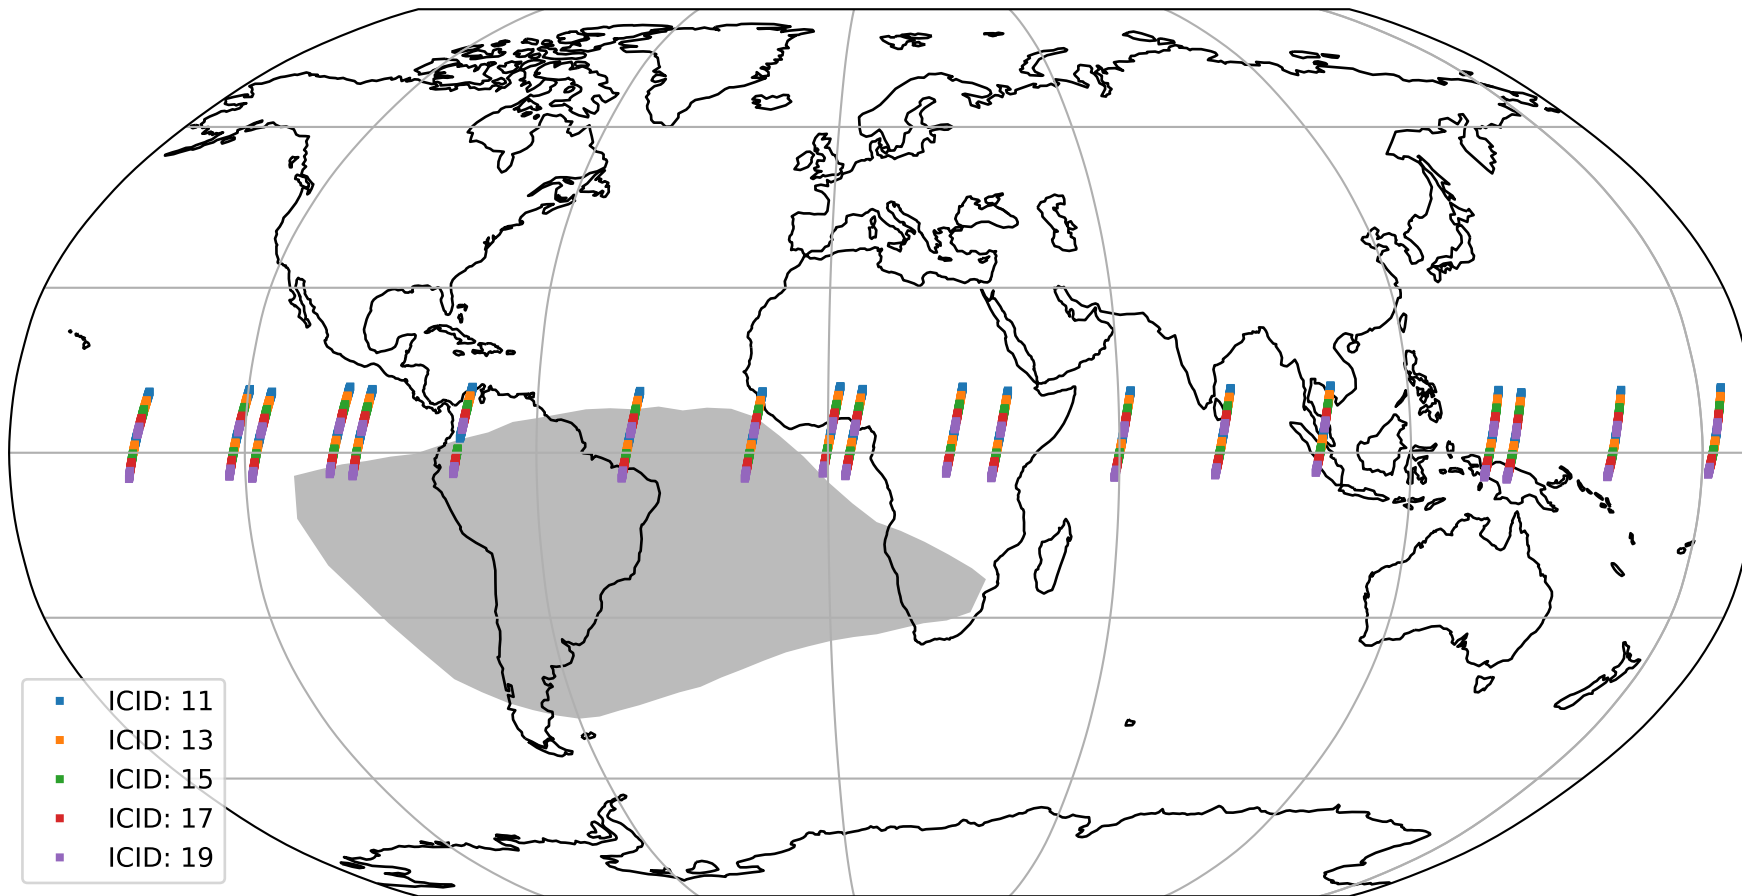

Tropomi SWIR offset (official)

orbits : 19 in [12742, 12787]
coverage : 2020-03-29 / 2020-04-01
median : 0.52592 V
spread : 0.03591 V
created : 2023-08-21T14:39:45

value detector map

Tropomi SWIR offset (official)

orbits : 19 in [12742, 12787]
coverage : 2020-03-29 / 2020-04-01
median : 30.648 μV
spread : 15.145 μV
created : 2023-08-21T14:39:46

Tropomi SWIR offset (official)

value compared with SWIR offset CKD

orbits : 19 in [12742, 12787]
coverage : 2020-03-29 / 2020-04-01
median : -0.10098 mV
spread : 0.36689 mV
created : 2023-08-21T14:39:46

Tropomi SWIR offset (official) ground-tracks of Sentinel-5P

orbits : 19 in [12742, 12787]
coverage : 2020-03-29 / 2020-04-01
created : 2023-08-21T14:39:46

Tropomi SWIR offset (official)

orbits : [2827, 12787]
coverage : 2018-04-30 / 2020-04-01
created : 2023-08-21T14:39:47