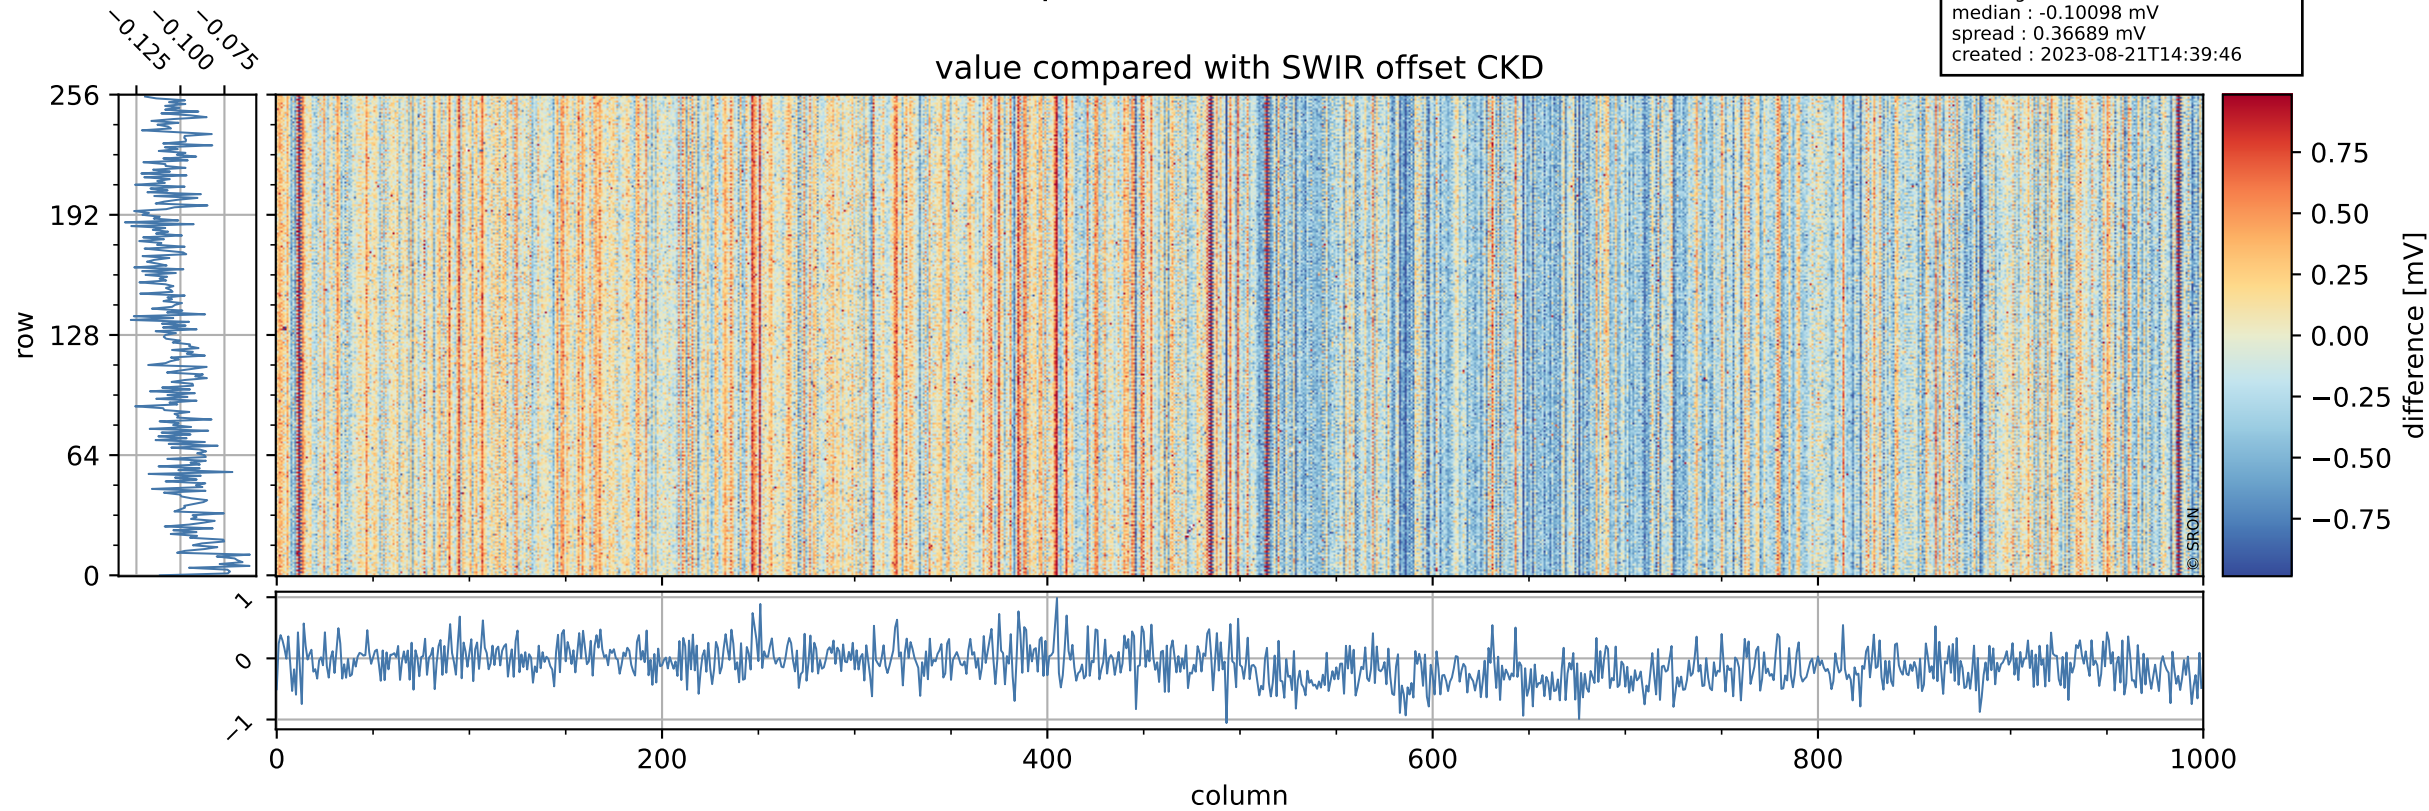

Tropomi SWIR offset (official)

orbits : 19 in [12742, 12787]
coverage : 2020-03-29 / 2020-04-01
median : 0.52592 V
spread : 0.03591 V
created : 2023-08-21T14:39:45

value detector map

Tropomi SWIR offset (official)

orbits : 19 in [12742, 12787]
coverage : 2020-03-29 / 2020-04-01
median : 30.648 μV
spread : 15.145 μV
created : 2023-08-21T14:39:46

Tropomi SWIR offset (official)

value compared with SWIR offset CKD

orbits : 19 in [12742, 12787]
coverage : 2020-03-29 / 2020-04-01
median : -0.10098 mV
spread : 0.36689 mV
created : 2023-08-21T14:39:46

Tropomi SWIR offset (official) ground-tracks of Sentinel-5P

orbits : 19 in [12742, 12787]
coverage : 2020-03-29 / 2020-04-01
created : 2023-08-21T14:39:46

Tropomi SWIR offset (official)

orbits : [2827, 12787]
coverage : 2018-04-30 / 2020-04-01
created : 2023-08-21T14:39:47

trend of detector median & temperatures