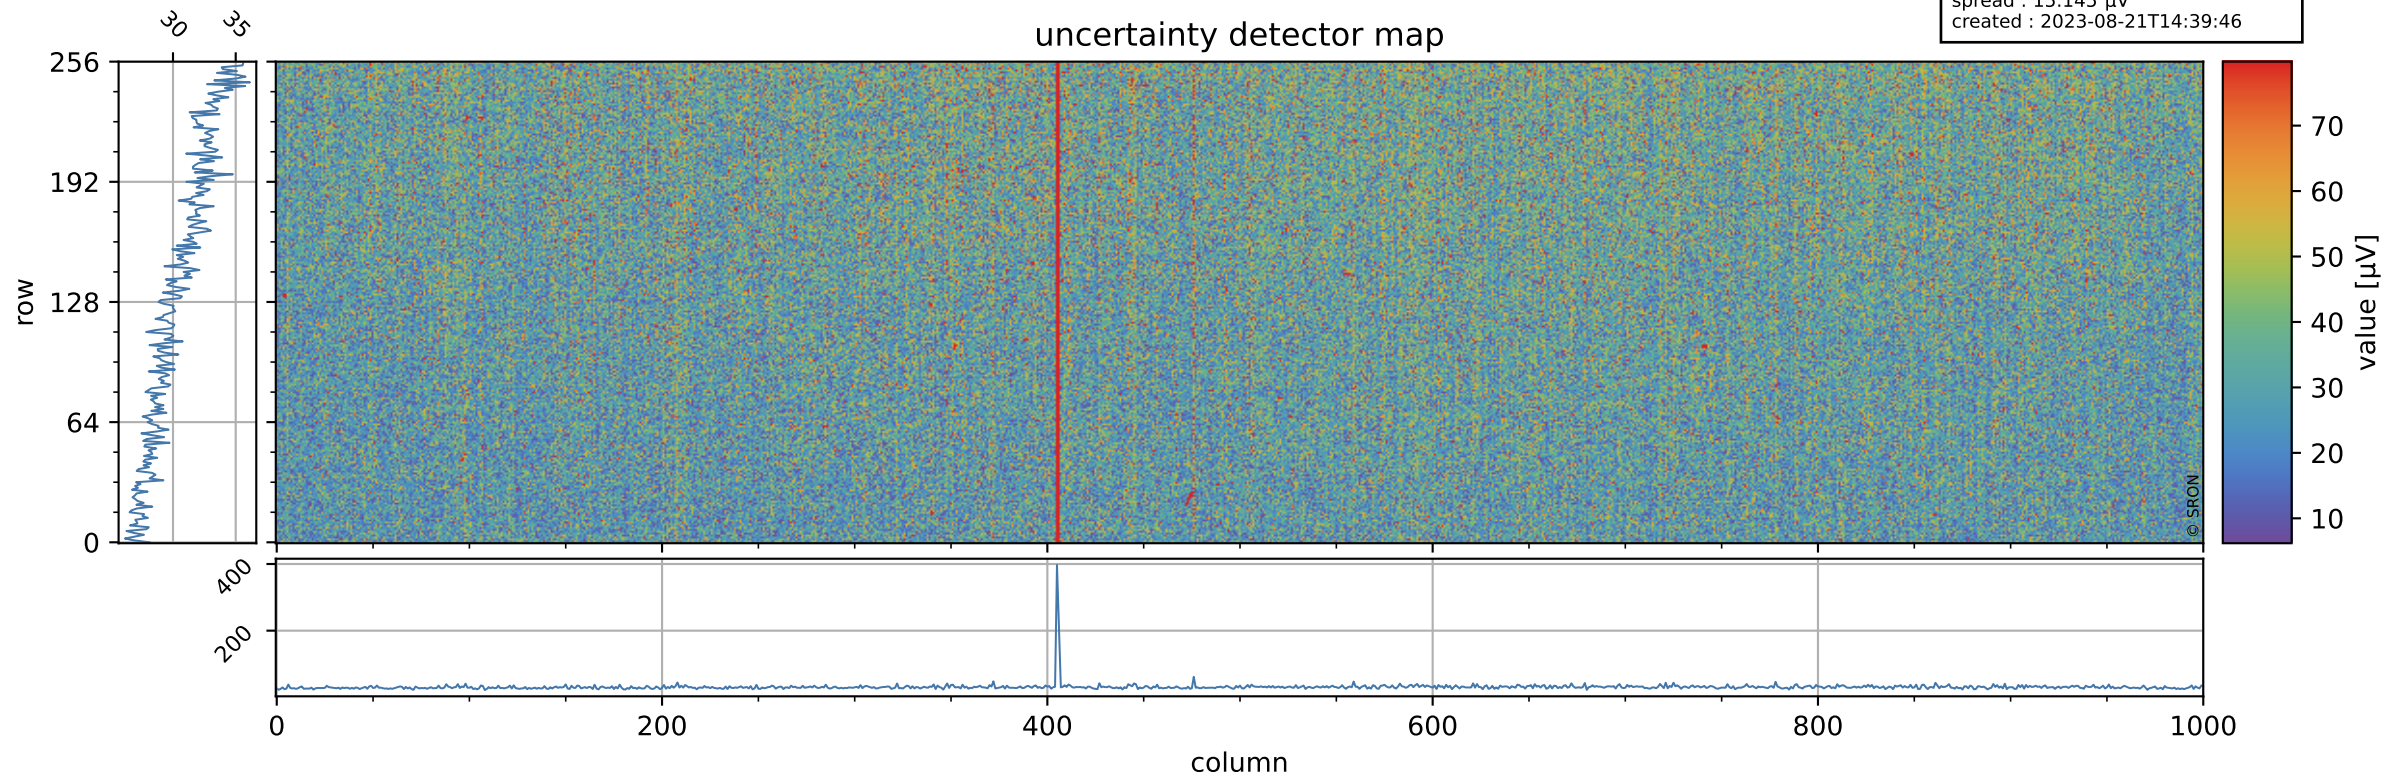

Tropomi SWIR offset (official)

orbits : 19 in [12742, 12787]
coverage : 2020-03-29 / 2020-04-01
median : 0.52592 V
spread : 0.03591 V
created : 2023-08-21T14:39:45

value detector map

Tropomi SWIR offset (official)

orbits : 19 in [12742, 12787]
coverage : 2020-03-29 / 2020-04-01
median : 30.648 μV
spread : 15.145 μV
created : 2023-08-21T14:39:46

Tropomi SWIR offset (official)

value compared with SWIR offset CKD

orbits : 19 in [12742, 12787]
coverage : 2020-03-29 / 2020-04-01
median : -0.10098 mV
spread : 0.36689 mV
created : 2023-08-21T14:39:46

Tropomi SWIR offset (official) ground-tracks of Sentinel-5P

orbits : 19 in [12742, 12787]
coverage : 2020-03-29 / 2020-04-01
created : 2023-08-21T14:39:46

Tropomi SWIR offset (official)

orbits : [2827, 12787]
coverage : 2018-04-30 / 2020-04-01
created : 2023-08-21T14:39:47

trend of detector median & temperatures