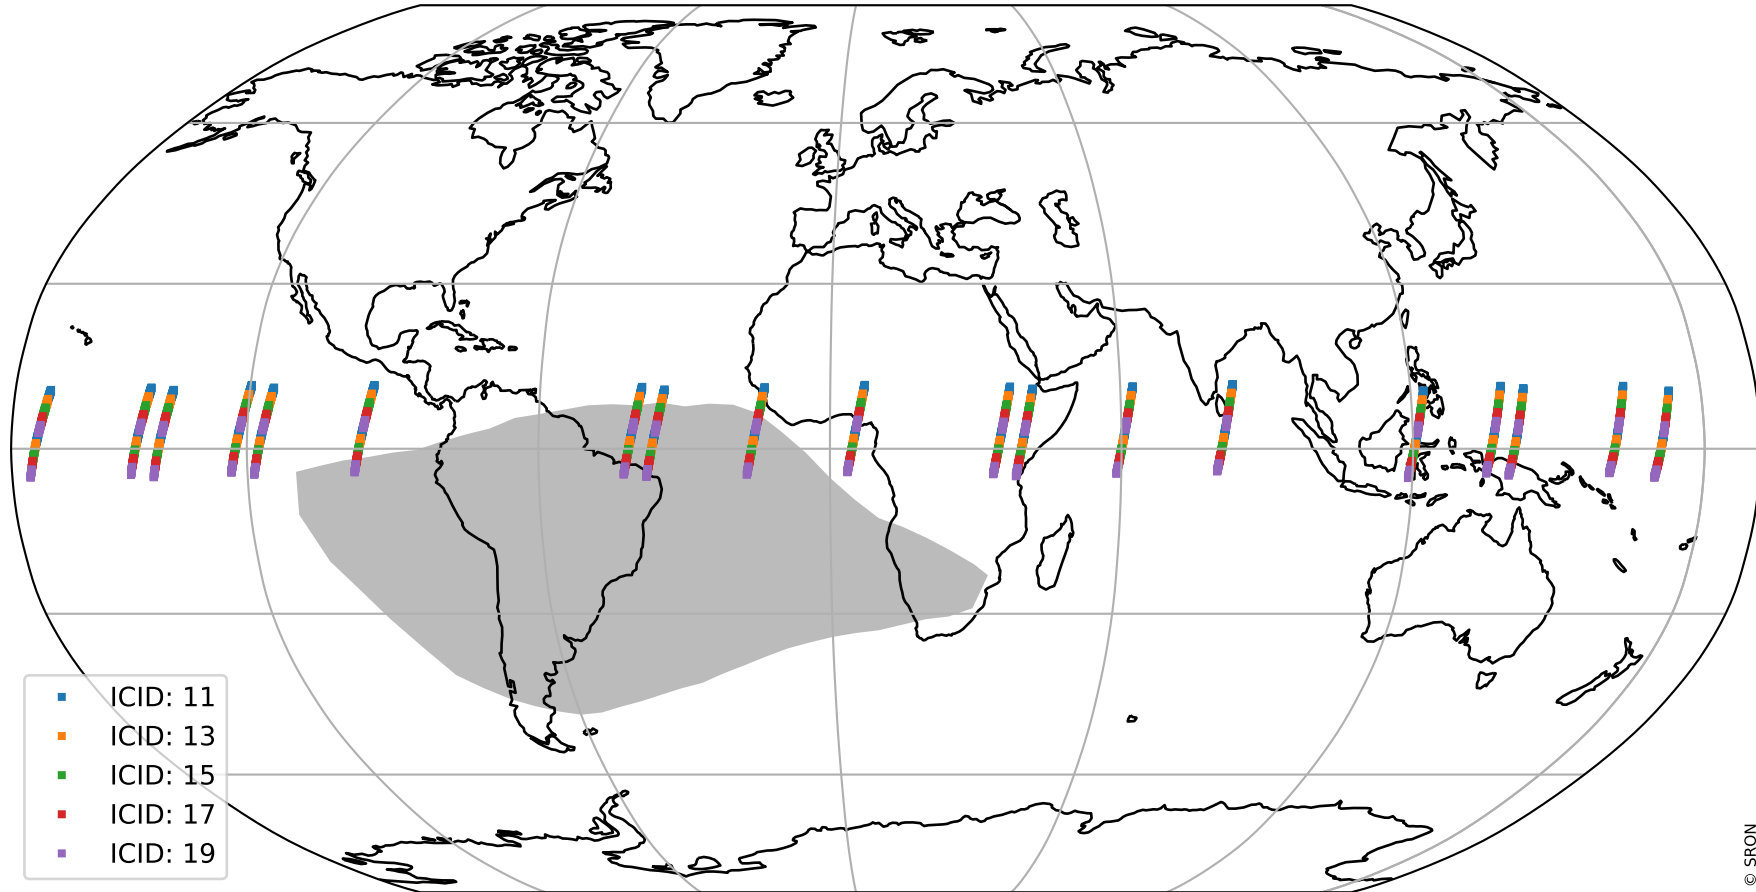

# Tropomi SWIR offset (official)

orbits : 19 in [12757, 12802]  
coverage : 2020-03-30 / 2020-04-02  
median : 31.45  $\mu\text{V}$   
spread : 15.555  $\mu\text{V}$   
created : 2023-08-21T14:39:48

# Tropomi SWIR offset (official)

value compared with SWIR offset CKD

orbits : 19 in [12757, 12802]  
coverage : 2020-03-30 / 2020-04-02  
median : -0.1033 mV  
spread : 0.36683 mV  
created : 2023-08-21T14:39:48

# Tropomi SWIR offset (official) ground-tracks of Sentinel-5P

orbits : 19 in [12757, 12802]  
coverage : 2020-03-30 / 2020-04-02  
created : 2023-08-21T14:39:48

# Tropomi SWIR offset (official)

orbits : [2827, 12802]  
coverage : 2018-04-30 / 2020-04-02  
created : 2023-08-21T14:39:49