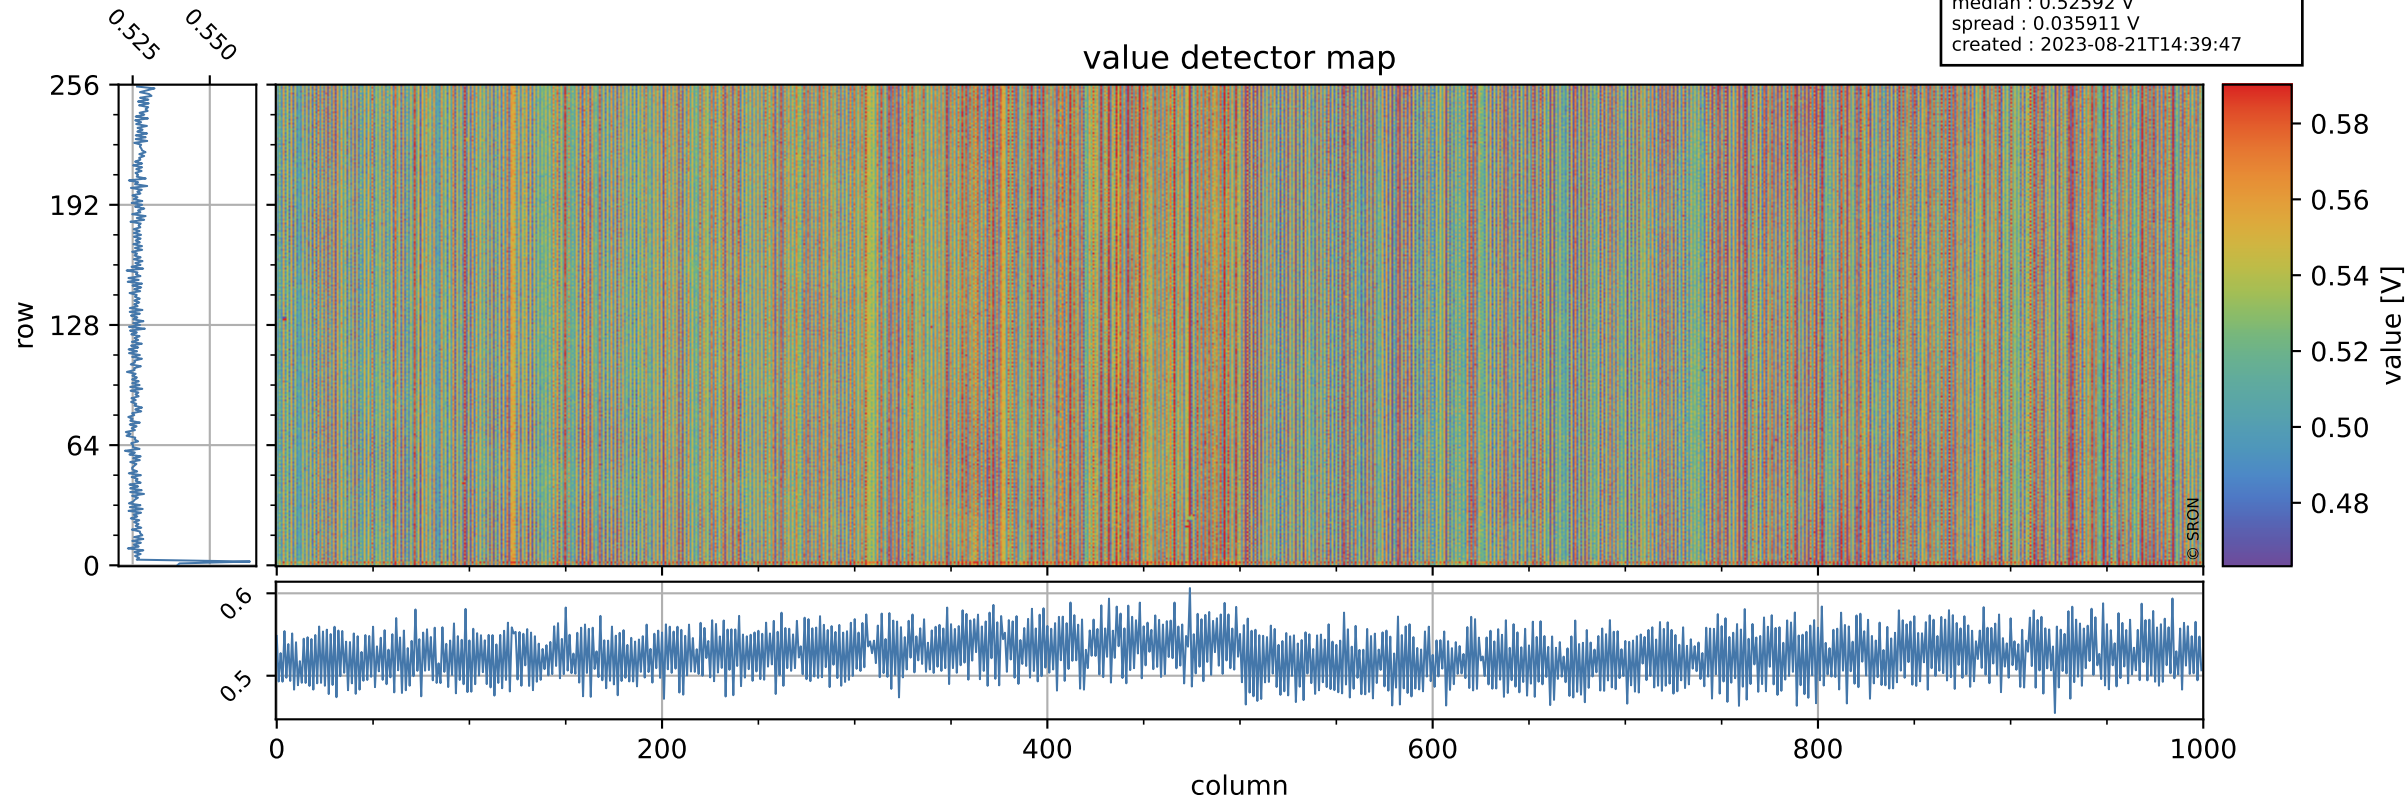

# Tropomi SWIR offset (official)

orbits : 19 in [12757, 12802]  
coverage : 2020-03-30 / 2020-04-02  
median : 0.52592 V  
spread : 0.035911 V  
created : 2023-08-21T14:39:47

## value detector map

# Tropomi SWIR offset (official)

orbits : 19 in [12757, 12802]  
coverage : 2020-03-30 / 2020-04-02  
median : 31.45  $\mu\text{V}$   
spread : 15.555  $\mu\text{V}$   
created : 2023-08-21T14:39:48

# Tropomi SWIR offset (official) ground-tracks of Sentinel-5P

orbits : 19 in [12757, 12802]  
coverage : 2020-03-30 / 2020-04-02  
created : 2023-08-21T14:39:48