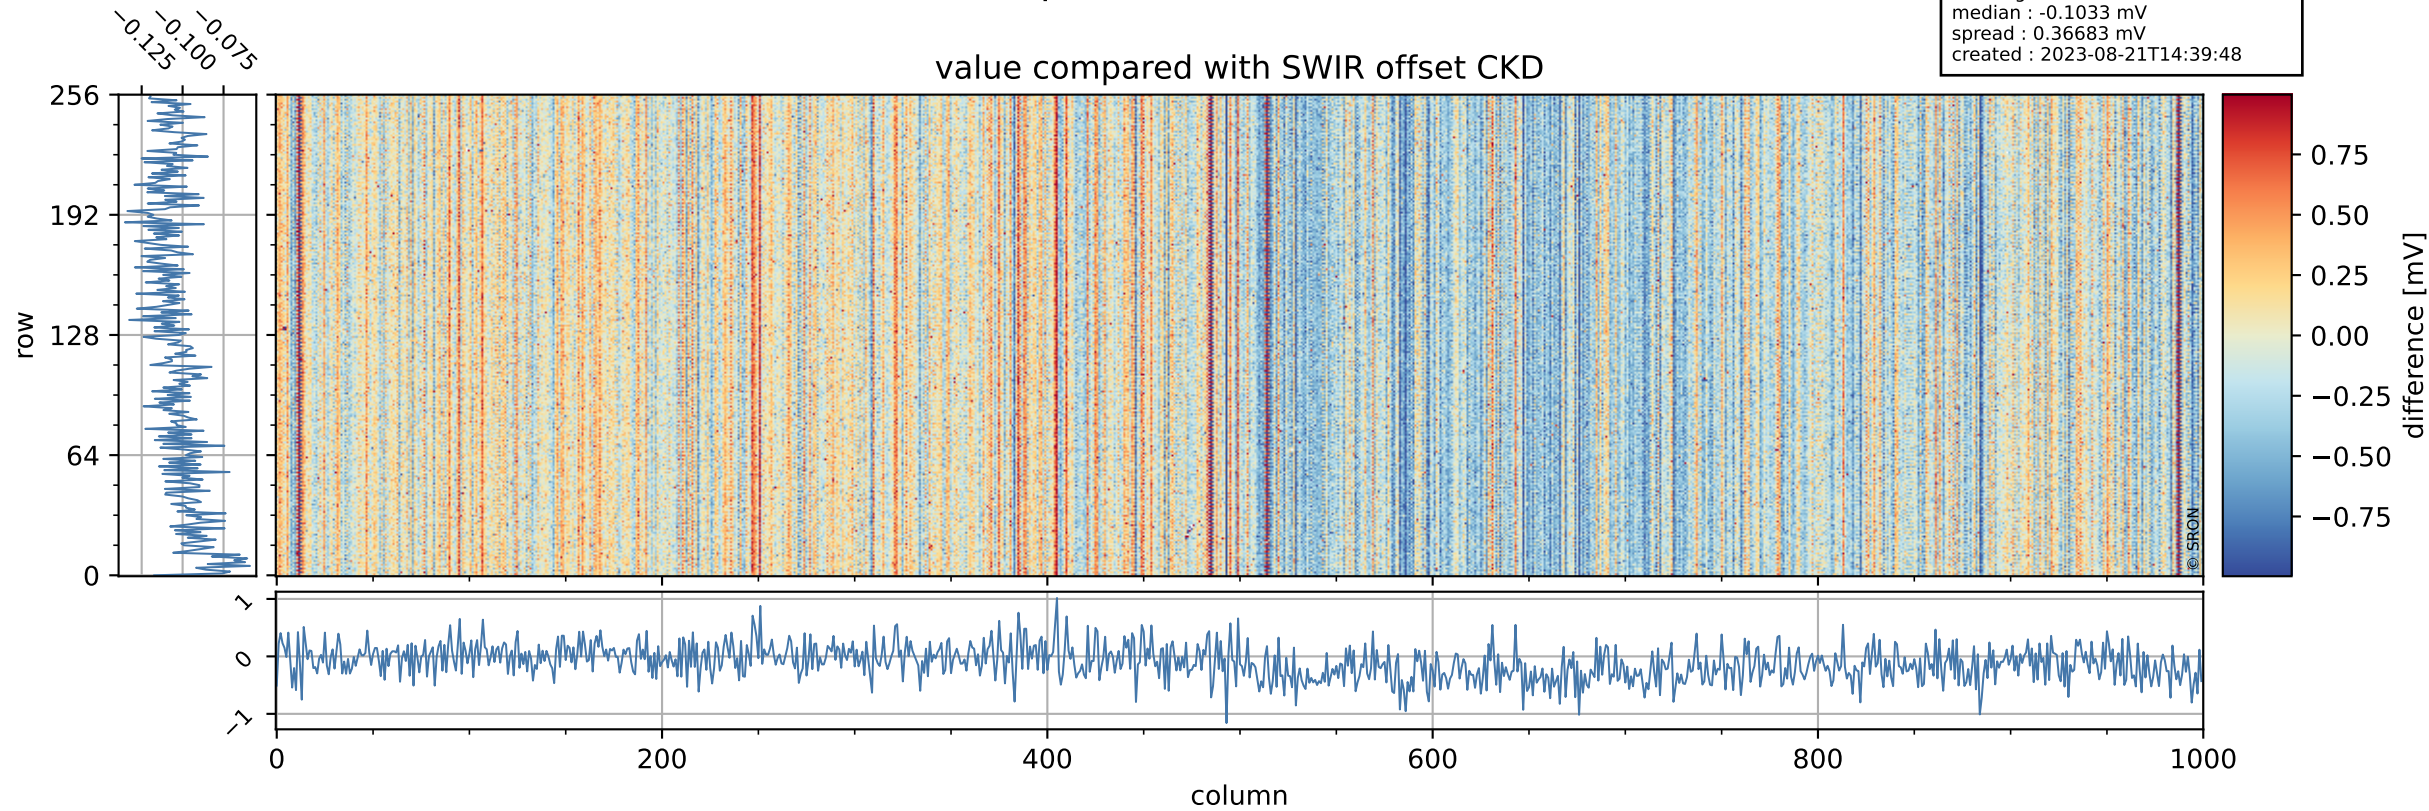

## value detector map

# Tropomi SWIR offset (official)

orbits : 19 in [12757, 12802]  
coverage : 2020-03-30 / 2020-04-02  
median : 31.45  $\mu\text{V}$   
spread : 15.555  $\mu\text{V}$   
created : 2023-08-21T14:39:48

# Tropomi SWIR offset (official) ground-tracks of Sentinel-5P

orbits : 19 in [12757, 12802]  
coverage : 2020-03-30 / 2020-04-02  
created : 2023-08-21T14:39:48

# Tropomi SWIR offset (official)

orbits : [2827, 12802]  
coverage : 2018-04-30 / 2020-04-02  
created : 2023-08-21T14:39:49