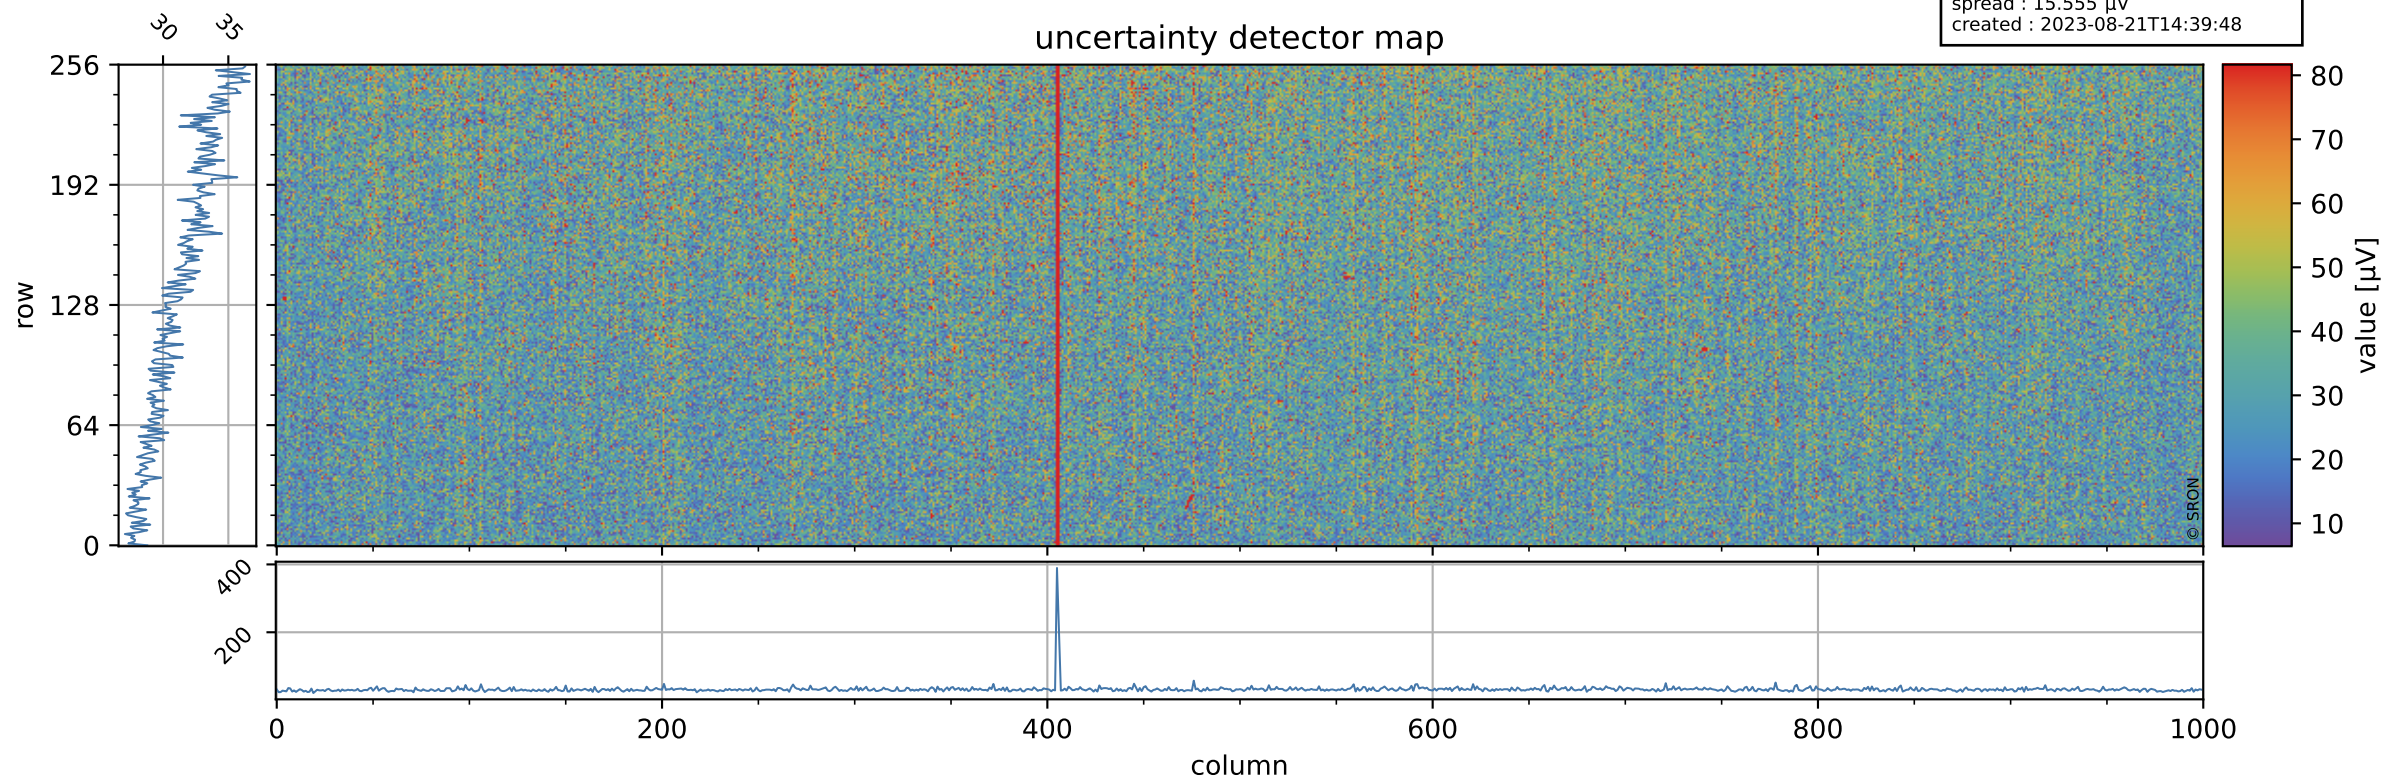

# Tropomi SWIR offset (official)

orbits : 19 in [12757, 12802]  
coverage : 2020-03-30 / 2020-04-02  
median : 0.52592 V  
spread : 0.035911 V  
created : 2023-08-21T14:39:47

## value detector map

# Tropomi SWIR offset (official)

orbits : 19 in [12757, 12802]  
coverage : 2020-03-30 / 2020-04-02  
median : 31.45  $\mu\text{V}$   
spread : 15.555  $\mu\text{V}$   
created : 2023-08-21T14:39:48

# Tropomi SWIR offset (official) ground-tracks of Sentinel-5P

orbits : 19 in [12757, 12802]  
coverage : 2020-03-30 / 2020-04-02  
created : 2023-08-21T14:39:48