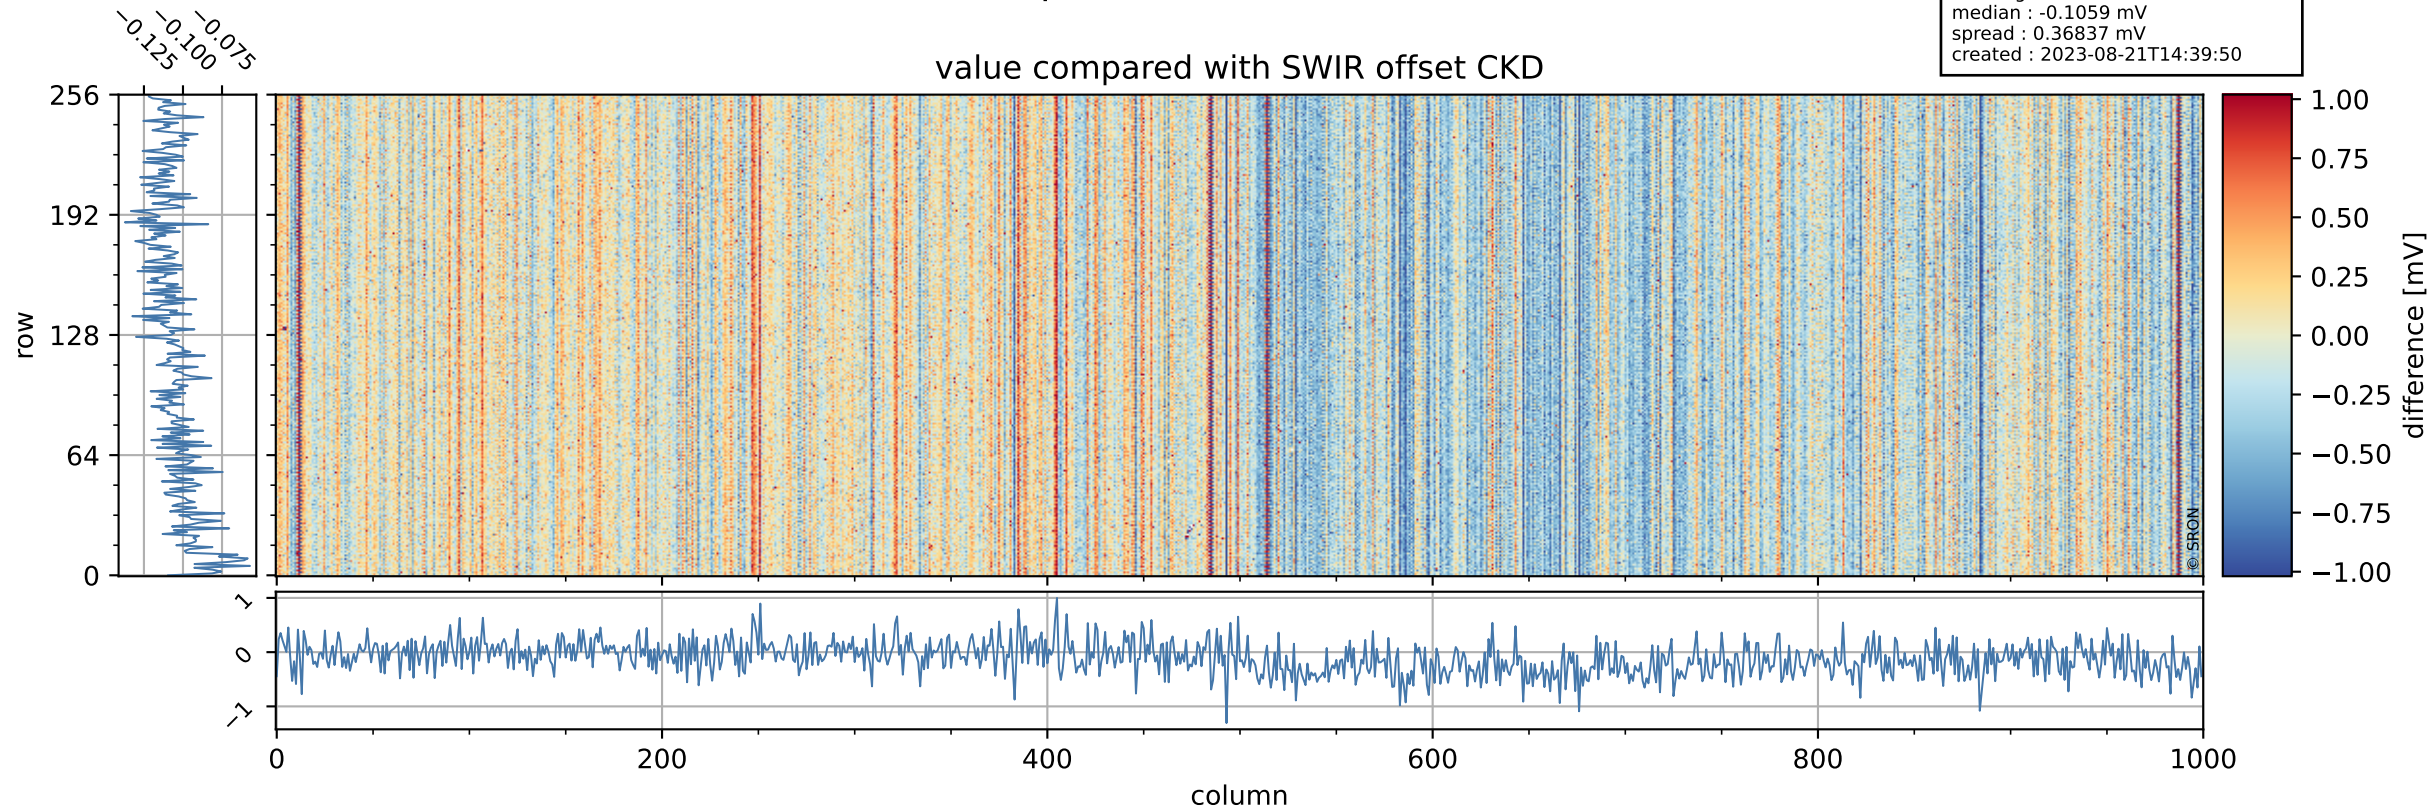

Tropomi SWIR offset (official)

orbits : 20 in [12772, 12817]
coverage : 2020-03-31 / 2020-04-03
median : 0.52592 V
spread : 0.035914 V
created : 2023-08-21T14:39:50

value detector map

Tropomi SWIR offset (official)

orbits : 20 in [12772, 12817]
coverage : 2020-03-31 / 2020-04-03
median : 31.663 μV
spread : 15.546 μV
created : 2023-08-21T14:39:50

Tropomi SWIR offset (official)

value compared with SWIR offset CKD

orbits : 20 in [12772, 12817]
coverage : 2020-03-31 / 2020-04-03
median : -0.1059 mV
spread : 0.36837 mV
created : 2023-08-21T14:39:50

Tropomi SWIR offset (official) ground-tracks of Sentinel-5P

orbits : 20 in [12772, 12817]
coverage : 2020-03-31 / 2020-04-03
created : 2023-08-21T14:39:51

Tropomi SWIR offset (official)

orbits : [2827, 12817]
coverage : 2018-04-30 / 2020-04-03
created : 2023-08-21T14:39:51

trend of detector median & temperatures