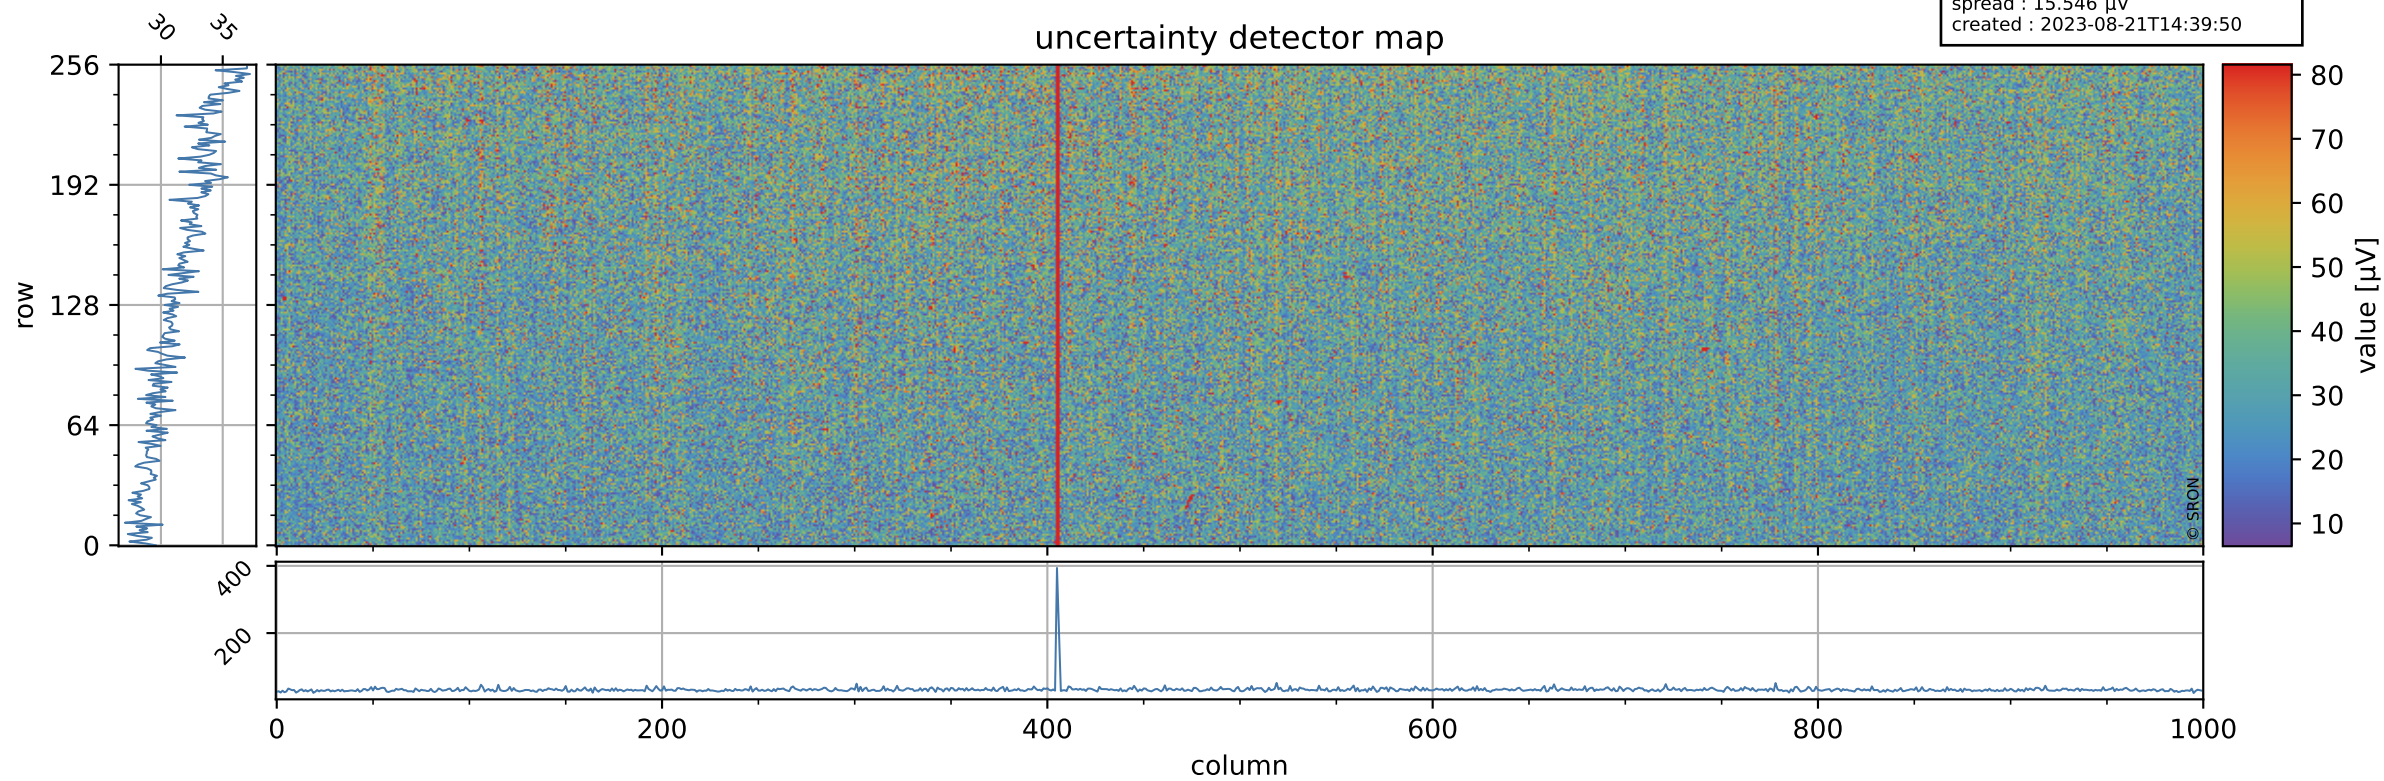

Tropomi SWIR offset (official)

orbits : 20 in [12772, 12817]
coverage : 2020-03-31 / 2020-04-03
median : 0.52592 V
spread : 0.035914 V
created : 2023-08-21T14:39:50

value detector map

Tropomi SWIR offset (official)

orbits : 20 in [12772, 12817]
coverage : 2020-03-31 / 2020-04-03
median : 31.663 μV
spread : 15.546 μV
created : 2023-08-21T14:39:50

Tropomi SWIR offset (official)

value compared with SWIR offset CKD

orbits : 20 in [12772, 12817]
coverage : 2020-03-31 / 2020-04-03
median : -0.1059 mV
spread : 0.36837 mV
created : 2023-08-21T14:39:50

Tropomi SWIR offset (official) ground-tracks of Sentinel-5P

orbits : 20 in [12772, 12817]
coverage : 2020-03-31 / 2020-04-03
created : 2023-08-21T14:39:51

Tropomi SWIR offset (official)

orbits : [2827, 12817]
coverage : 2018-04-30 / 2020-04-03
created : 2023-08-21T14:39:51

trend of detector median & temperatures