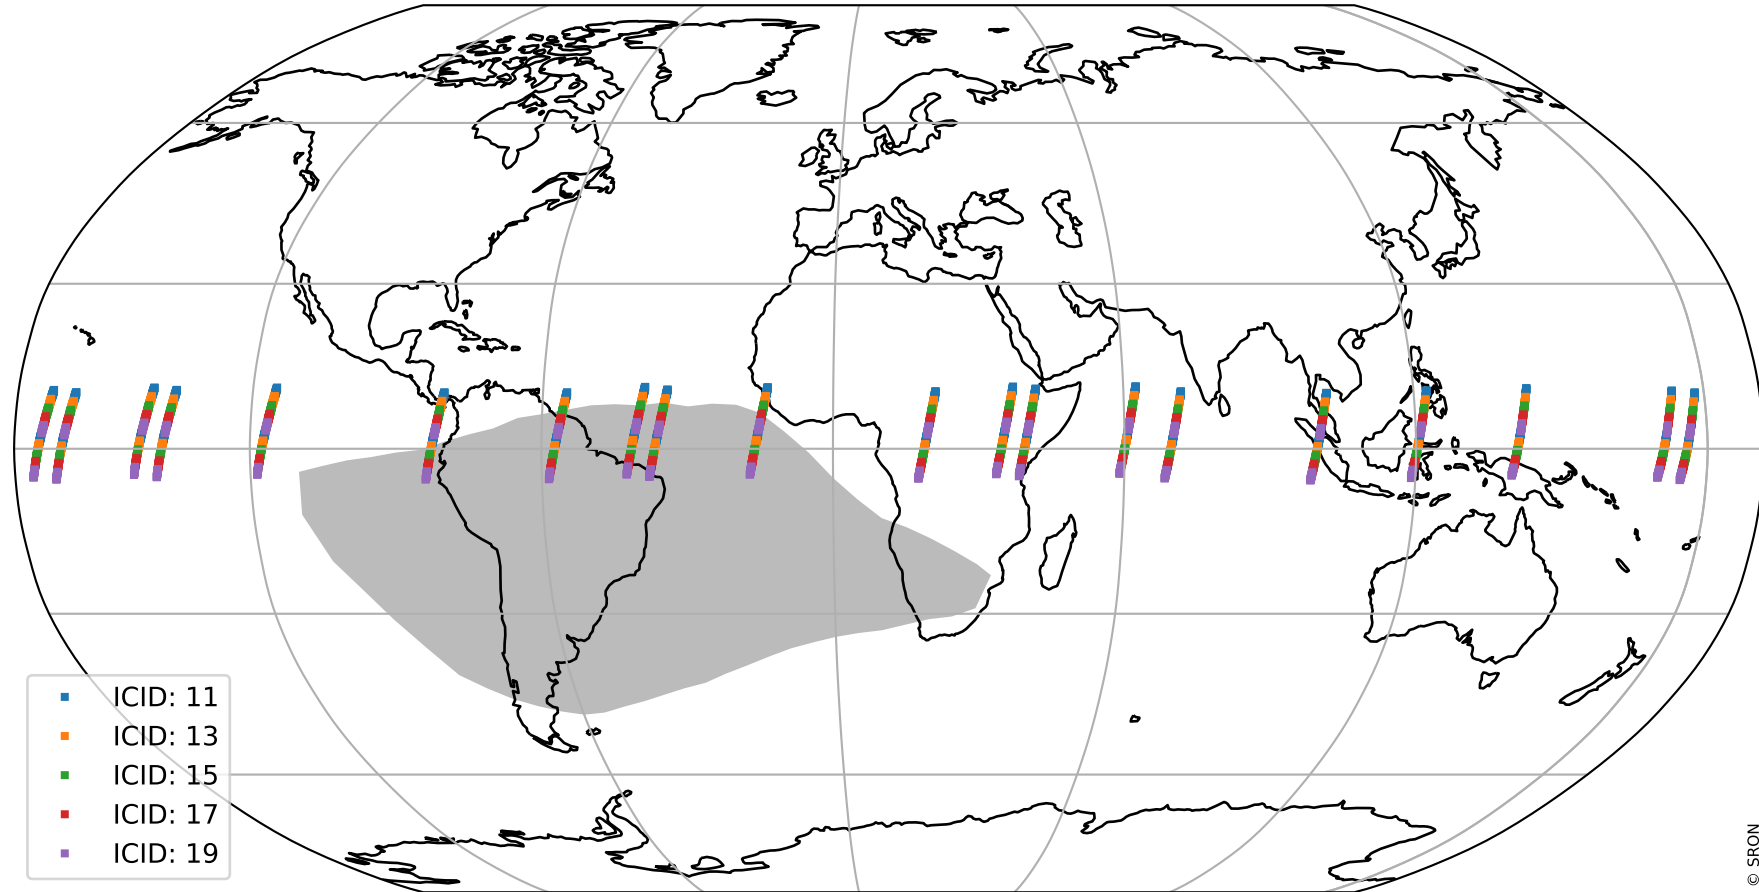

Tropomi SWIR offset (official)

orbits : 20 in [12772, 12817]
coverage : 2020-03-31 / 2020-04-03
median : 0.52592 V
spread : 0.035914 V
created : 2023-08-21T14:39:50

value detector map

Tropomi SWIR offset (official)

orbits : 20 in [12772, 12817]
coverage : 2020-03-31 / 2020-04-03
median : 31.663 μV
spread : 15.546 μV
created : 2023-08-21T14:39:50

Tropomi SWIR offset (official)

value compared with SWIR offset CKD

orbits : 20 in [12772, 12817]
coverage : 2020-03-31 / 2020-04-03
median : -0.1059 mV
spread : 0.36837 mV
created : 2023-08-21T14:39:50

Tropomi SWIR offset (official) ground-tracks of Sentinel-5P

orbits : 20 in [12772, 12817]
coverage : 2020-03-31 / 2020-04-03
created : 2023-08-21T14:39:51

Tropomi SWIR offset (official)

orbits : [2827, 12817]
coverage : 2018-04-30 / 2020-04-03
created : 2023-08-21T14:39:51

trend of detector median & temperatures