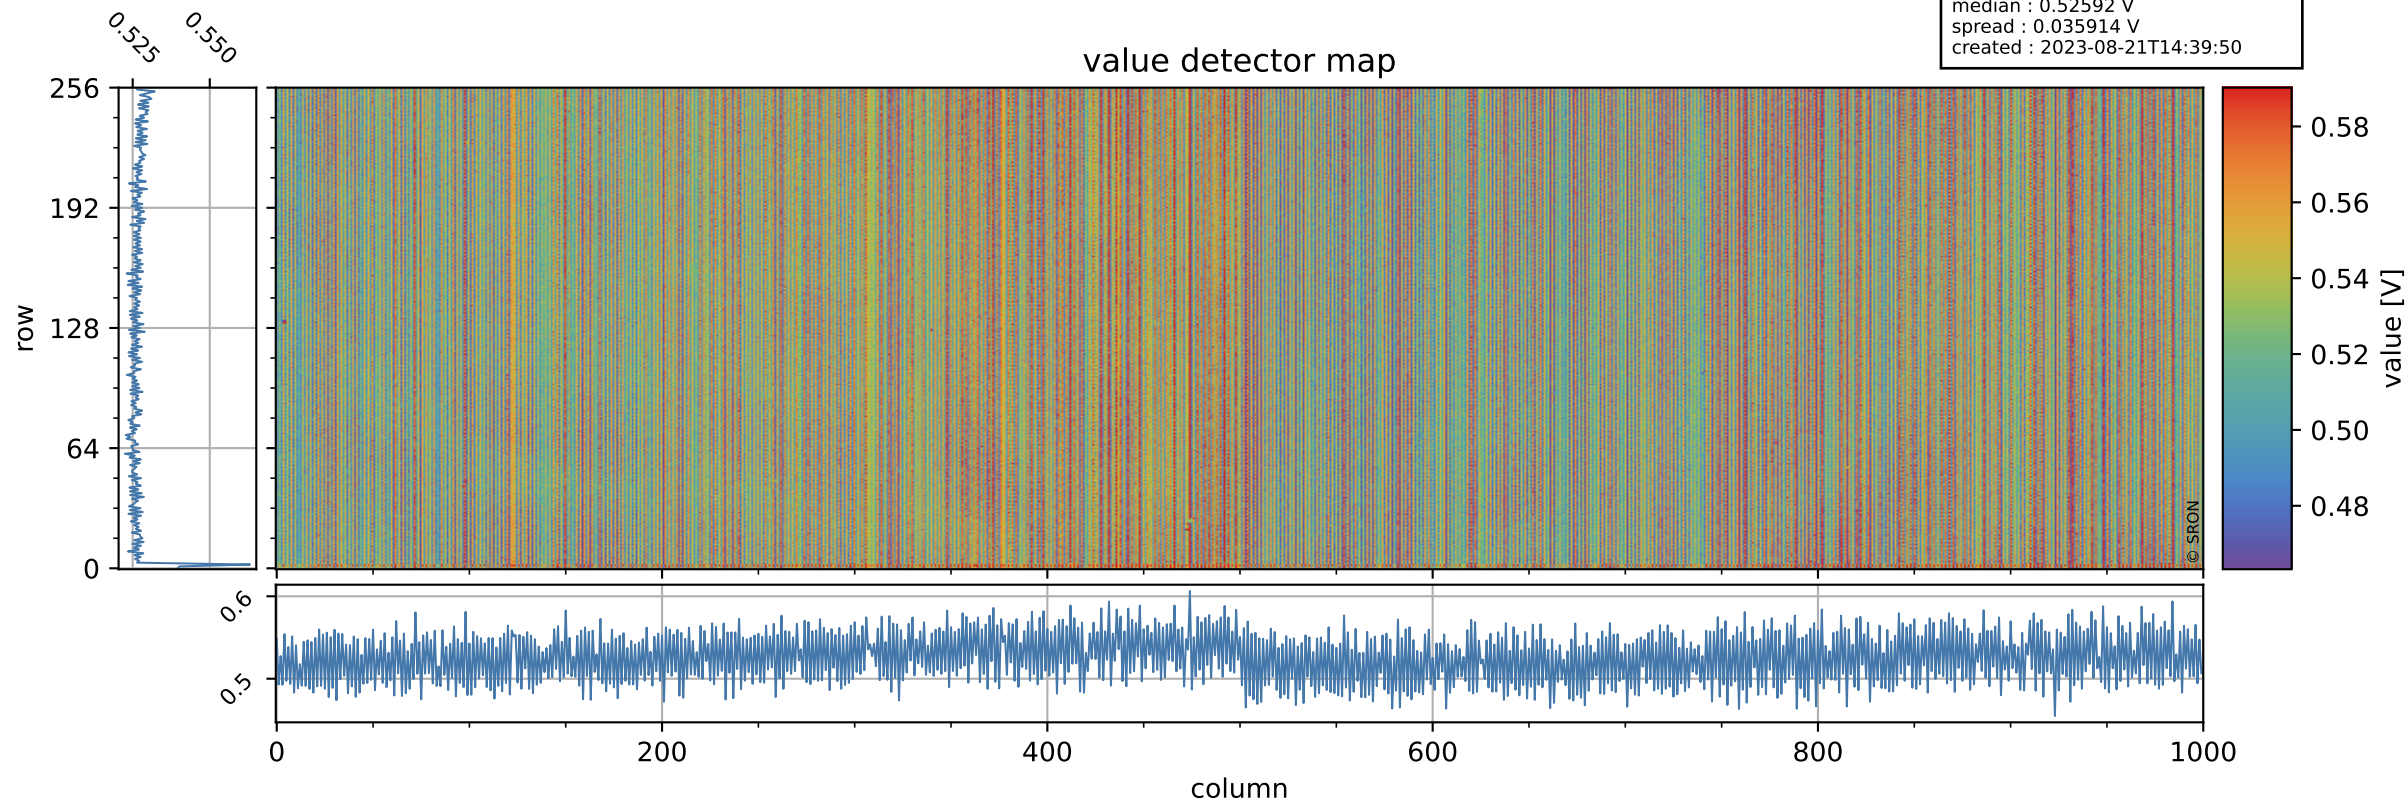

Tropomi SWIR offset (official)

orbits : 20 in [12772, 12817]
coverage : 2020-03-31 / 2020-04-03
median : 0.52592 V
spread : 0.035914 V
created : 2023-08-21T14:39:50

value detector map

Tropomi SWIR offset (official)

orbits : 20 in [12772, 12817]
coverage : 2020-03-31 / 2020-04-03
median : 31.663 μV
spread : 15.546 μV
created : 2023-08-21T14:39:50

Tropomi SWIR offset (official)

value compared with SWIR offset CKD

orbits : 20 in [12772, 12817]
coverage : 2020-03-31 / 2020-04-03
median : -0.1059 mV
spread : 0.36837 mV
created : 2023-08-21T14:39:50

Tropomi SWIR offset (official) ground-tracks of Sentinel-5P

orbits : 20 in [12772, 12817]
coverage : 2020-03-31 / 2020-04-03
created : 2023-08-21T14:39:51

Tropomi SWIR offset (official)

orbits : [2827, 12817]
coverage : 2018-04-30 / 2020-04-03
created : 2023-08-21T14:39:51

trend of detector median & temperatures