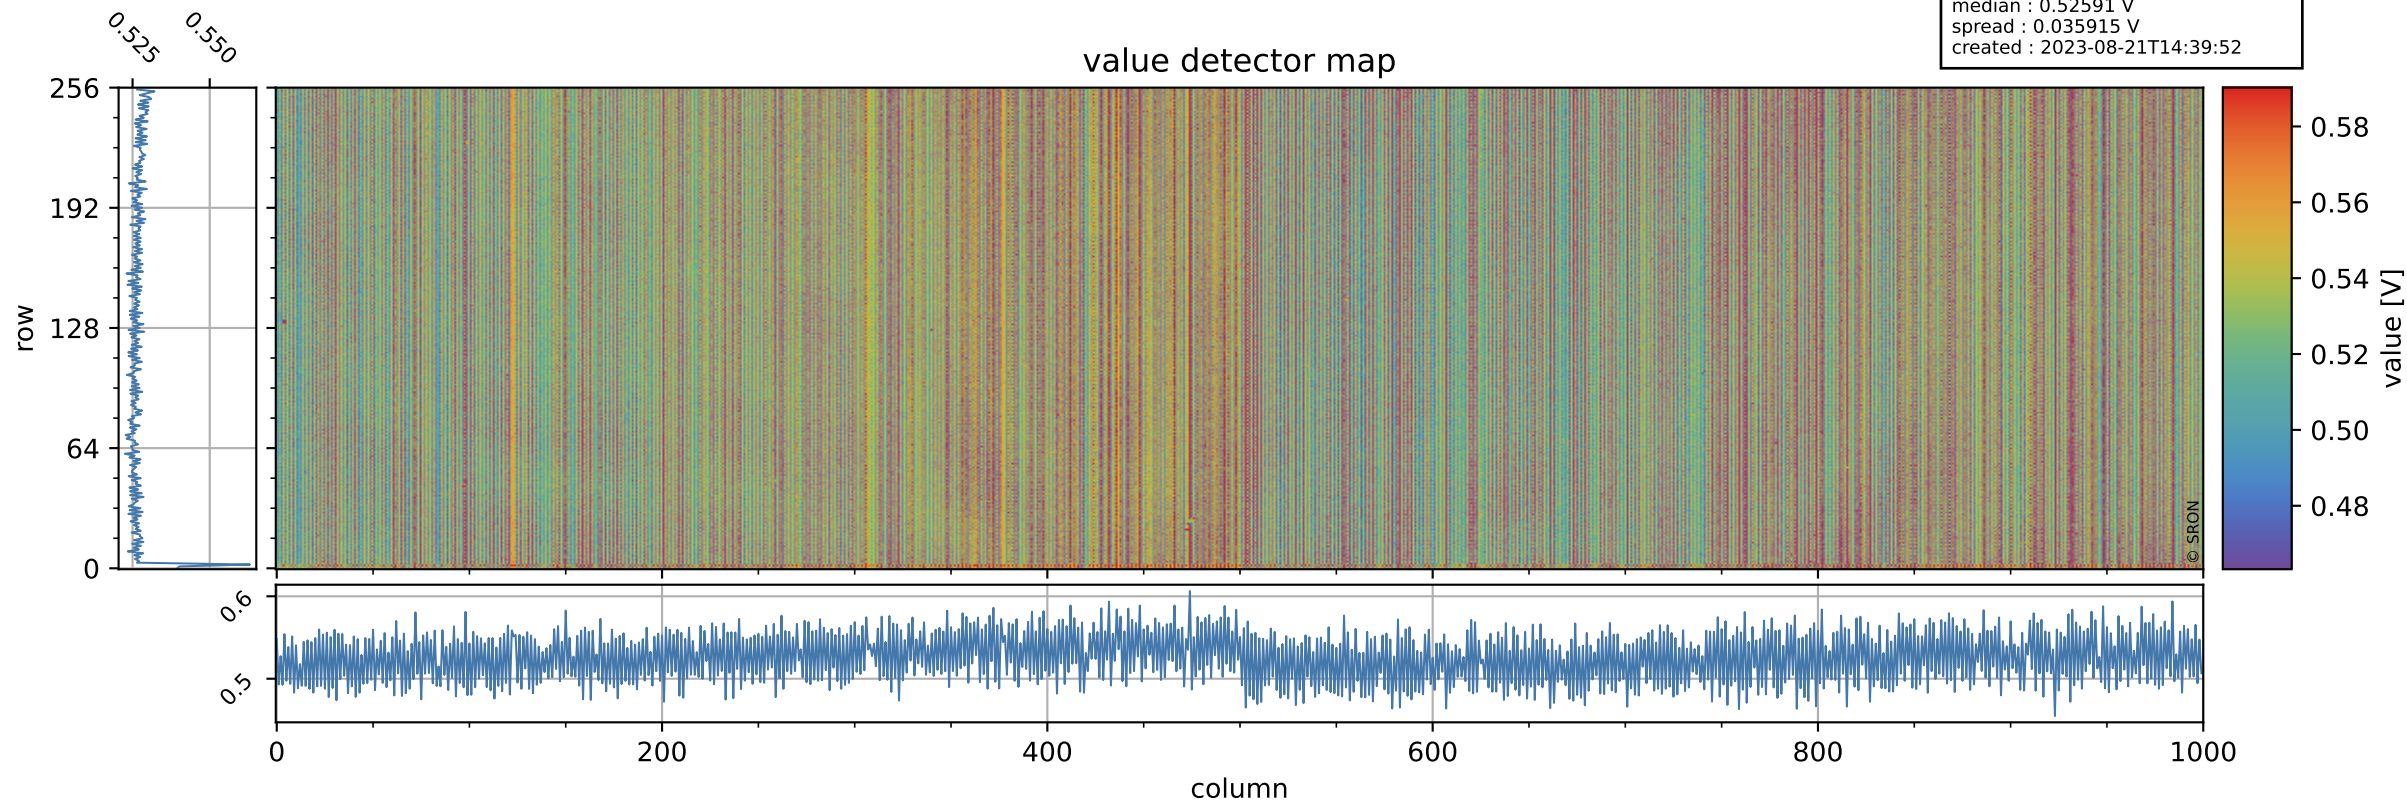

Tropomi SWIR offset (official)

orbits : 19 in [12787, 12832]
coverage : 2020-04-01 / 2020-04-04
median : 0.52591 V
spread : 0.035915 V
created : 2023-08-21T14:39:52

value detector map

Tropomi SWIR offset (official)

orbits : 19 in [12787, 12832]
coverage : 2020-04-01 / 2020-04-04
median : 31.365 μV
spread : 15.355 μV
created : 2023-08-21T14:39:52

Tropomi SWIR offset (official)

orbits : 19 in [12787, 12832]
coverage : 2020-04-01 / 2020-04-04
median : -0.11286 mV
spread : 0.36835 mV
created : 2023-08-21T14:39:53

value compared with SWIR offset CKD

Tropomi SWIR offset (official) ground-tracks of Sentinel-5P

orbits : 19 in [12787, 12832]
coverage : 2020-04-01 / 2020-04-04
created : 2023-08-21T14:39:53

Tropomi SWIR offset (official)

orbits : [2827, 12832]
coverage : 2018-04-30 / 2020-04-04
created : 2023-08-21T14:39:53

trend of detector median & temperatures