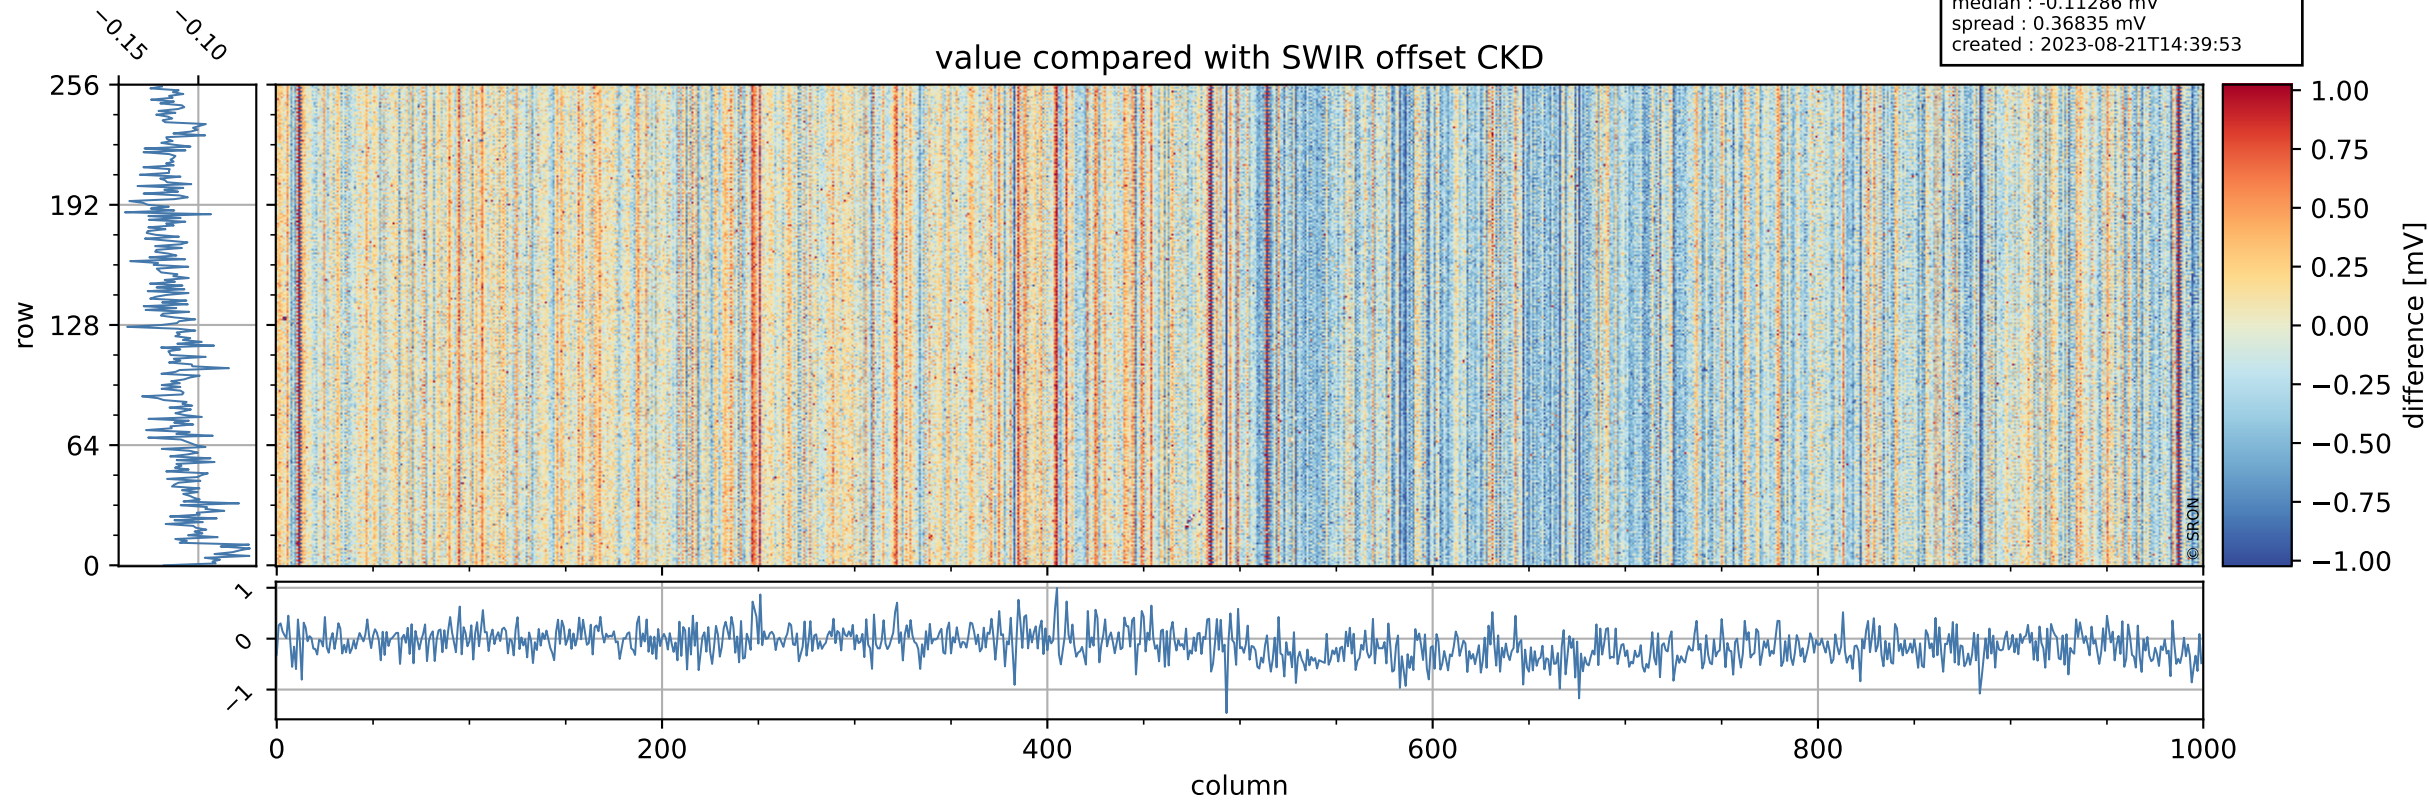

Tropomi SWIR offset (official)

orbits : 19 in [12787, 12832]
coverage : 2020-04-01 / 2020-04-04
median : 0.52591 V
spread : 0.035915 V
created : 2023-08-21T14:39:52

value detector map

Tropomi SWIR offset (official)

orbits : 19 in [12787, 12832]
coverage : 2020-04-01 / 2020-04-04
median : 31.365 μV
spread : 15.355 μV
created : 2023-08-21T14:39:52

Tropomi SWIR offset (official)

orbits : 19 in [12787, 12832]
coverage : 2020-04-01 / 2020-04-04
median : -0.11286 mV
spread : 0.36835 mV
created : 2023-08-21T14:39:53

value compared with SWIR offset CKD

Tropomi SWIR offset (official) ground-tracks of Sentinel-5P

orbits : 19 in [12787, 12832]
coverage : 2020-04-01 / 2020-04-04
created : 2023-08-21T14:39:53

Tropomi SWIR offset (official)

orbits : [2827, 12832]
coverage : 2018-04-30 / 2020-04-04
created : 2023-08-21T14:39:53

trend of detector median & temperatures