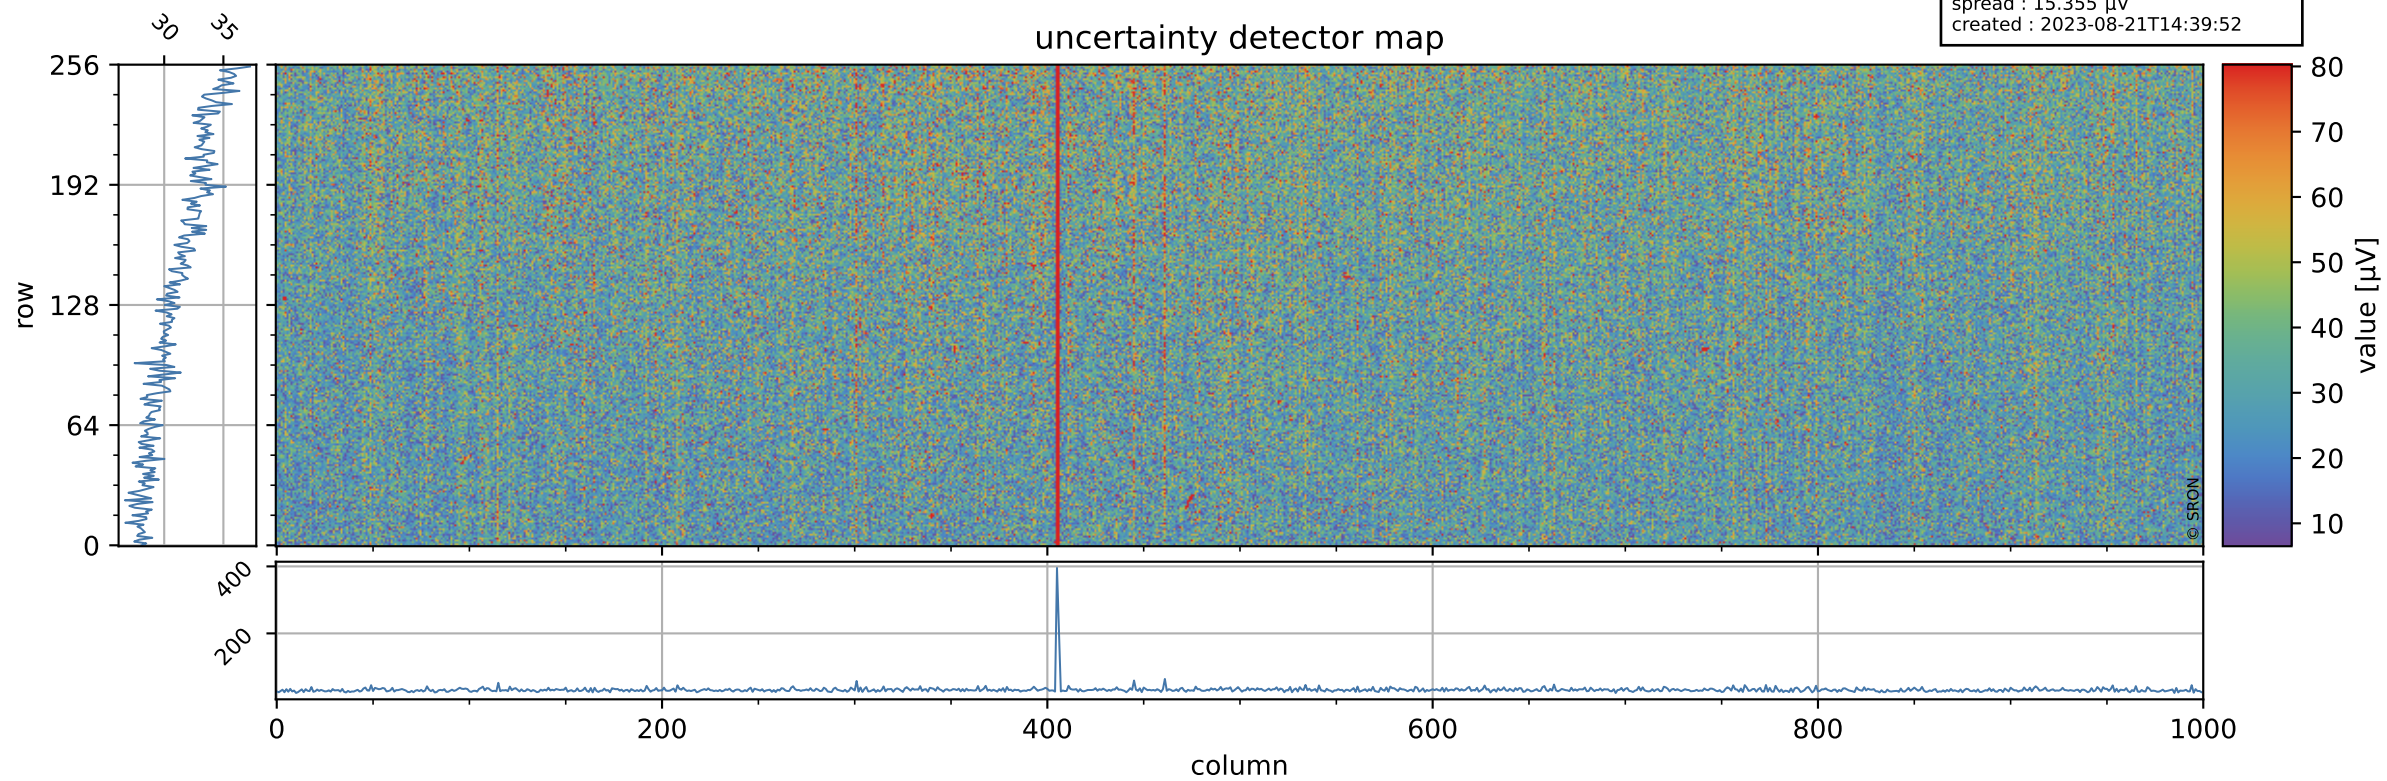

Tropomi SWIR offset (official)

orbits : 19 in [12787, 12832]
coverage : 2020-04-01 / 2020-04-04
median : 0.52591 V
spread : 0.035915 V
created : 2023-08-21T14:39:52

value detector map

Tropomi SWIR offset (official)

orbits : 19 in [12787, 12832]
coverage : 2020-04-01 / 2020-04-04
median : 31.365 μV
spread : 15.355 μV
created : 2023-08-21T14:39:52

Tropomi SWIR offset (official)

orbits : 19 in [12787, 12832]
coverage : 2020-04-01 / 2020-04-04
median : -0.11286 mV
spread : 0.36835 mV
created : 2023-08-21T14:39:53

value compared with SWIR offset CKD

Tropomi SWIR offset (official) ground-tracks of Sentinel-5P

orbits : 19 in [12787, 12832]
coverage : 2020-04-01 / 2020-04-04
created : 2023-08-21T14:39:53

Tropomi SWIR offset (official)

orbits : [2827, 12832]
coverage : 2018-04-30 / 2020-04-04
created : 2023-08-21T14:39:53

trend of detector median & temperatures