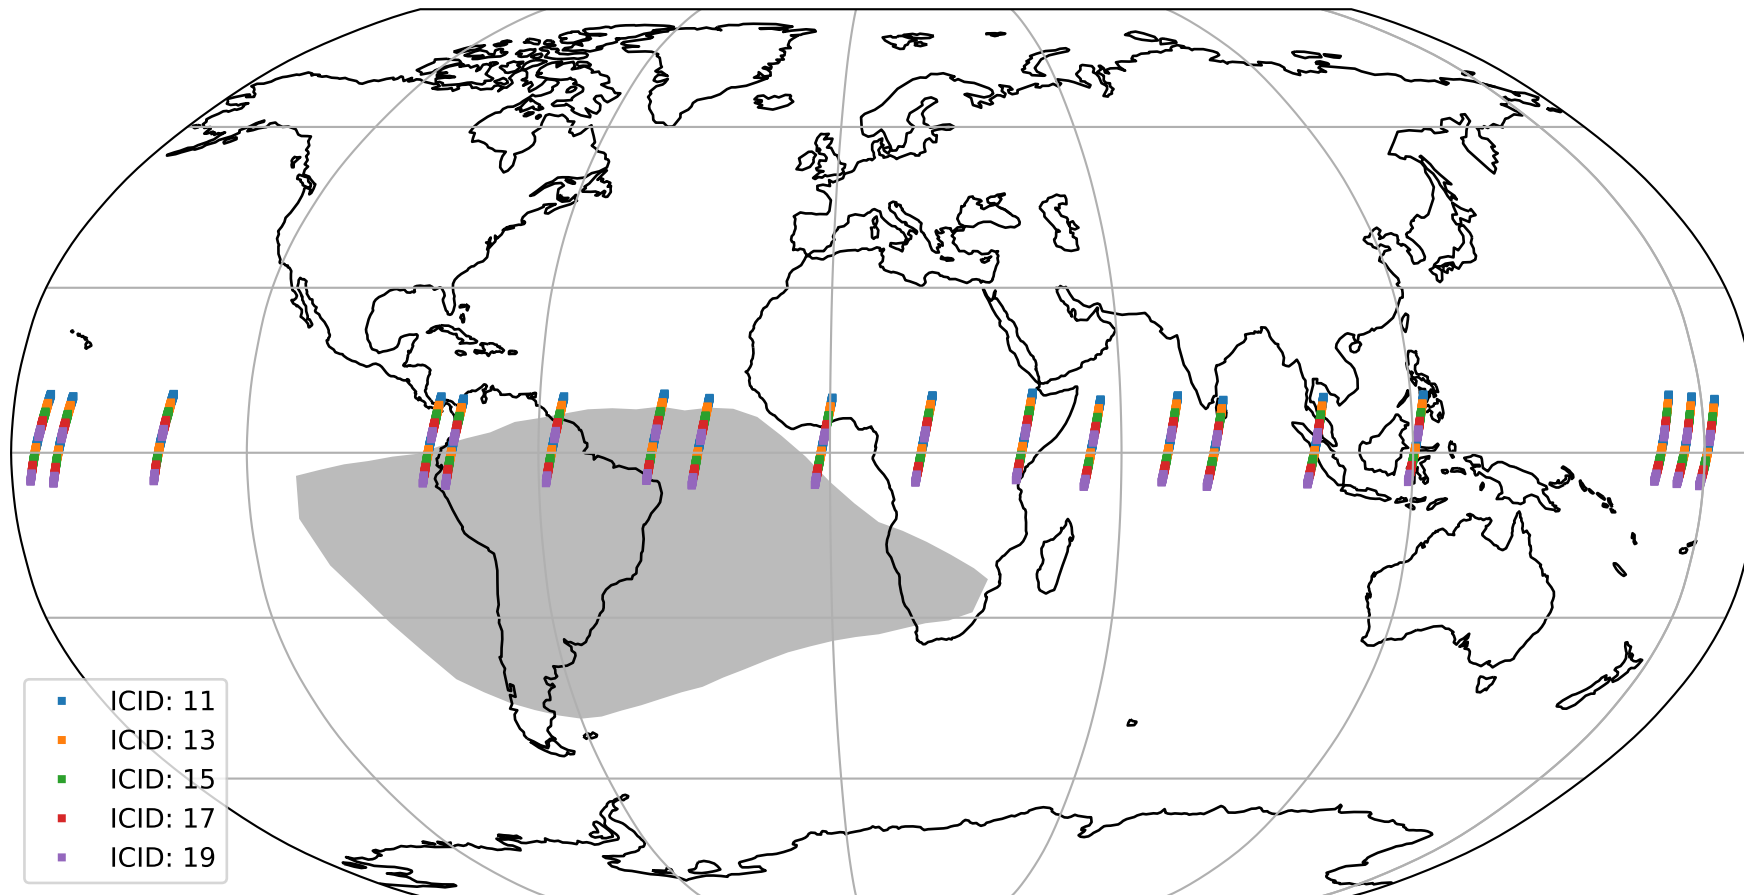

Tropomi SWIR offset (official)

orbits : 19 in [12787, 12832]
coverage : 2020-04-01 / 2020-04-04
median : 0.52591 V
spread : 0.035915 V
created : 2023-08-21T14:39:52

value detector map

Tropomi SWIR offset (official)

orbits : 19 in [12787, 12832]
coverage : 2020-04-01 / 2020-04-04
median : 31.365 μV
spread : 15.355 μV
created : 2023-08-21T14:39:52

Tropomi SWIR offset (official)

orbits : 19 in [12787, 12832]
coverage : 2020-04-01 / 2020-04-04
median : -0.11286 mV
spread : 0.36835 mV
created : 2023-08-21T14:39:53

value compared with SWIR offset CKD

Tropomi SWIR offset (official) ground-tracks of Sentinel-5P

orbits : 19 in [12787, 12832]
coverage : 2020-04-01 / 2020-04-04
created : 2023-08-21T14:39:53

Tropomi SWIR offset (official)

orbits : [2827, 12832]
coverage : 2018-04-30 / 2020-04-04
created : 2023-08-21T14:39:53

trend of detector median & temperatures