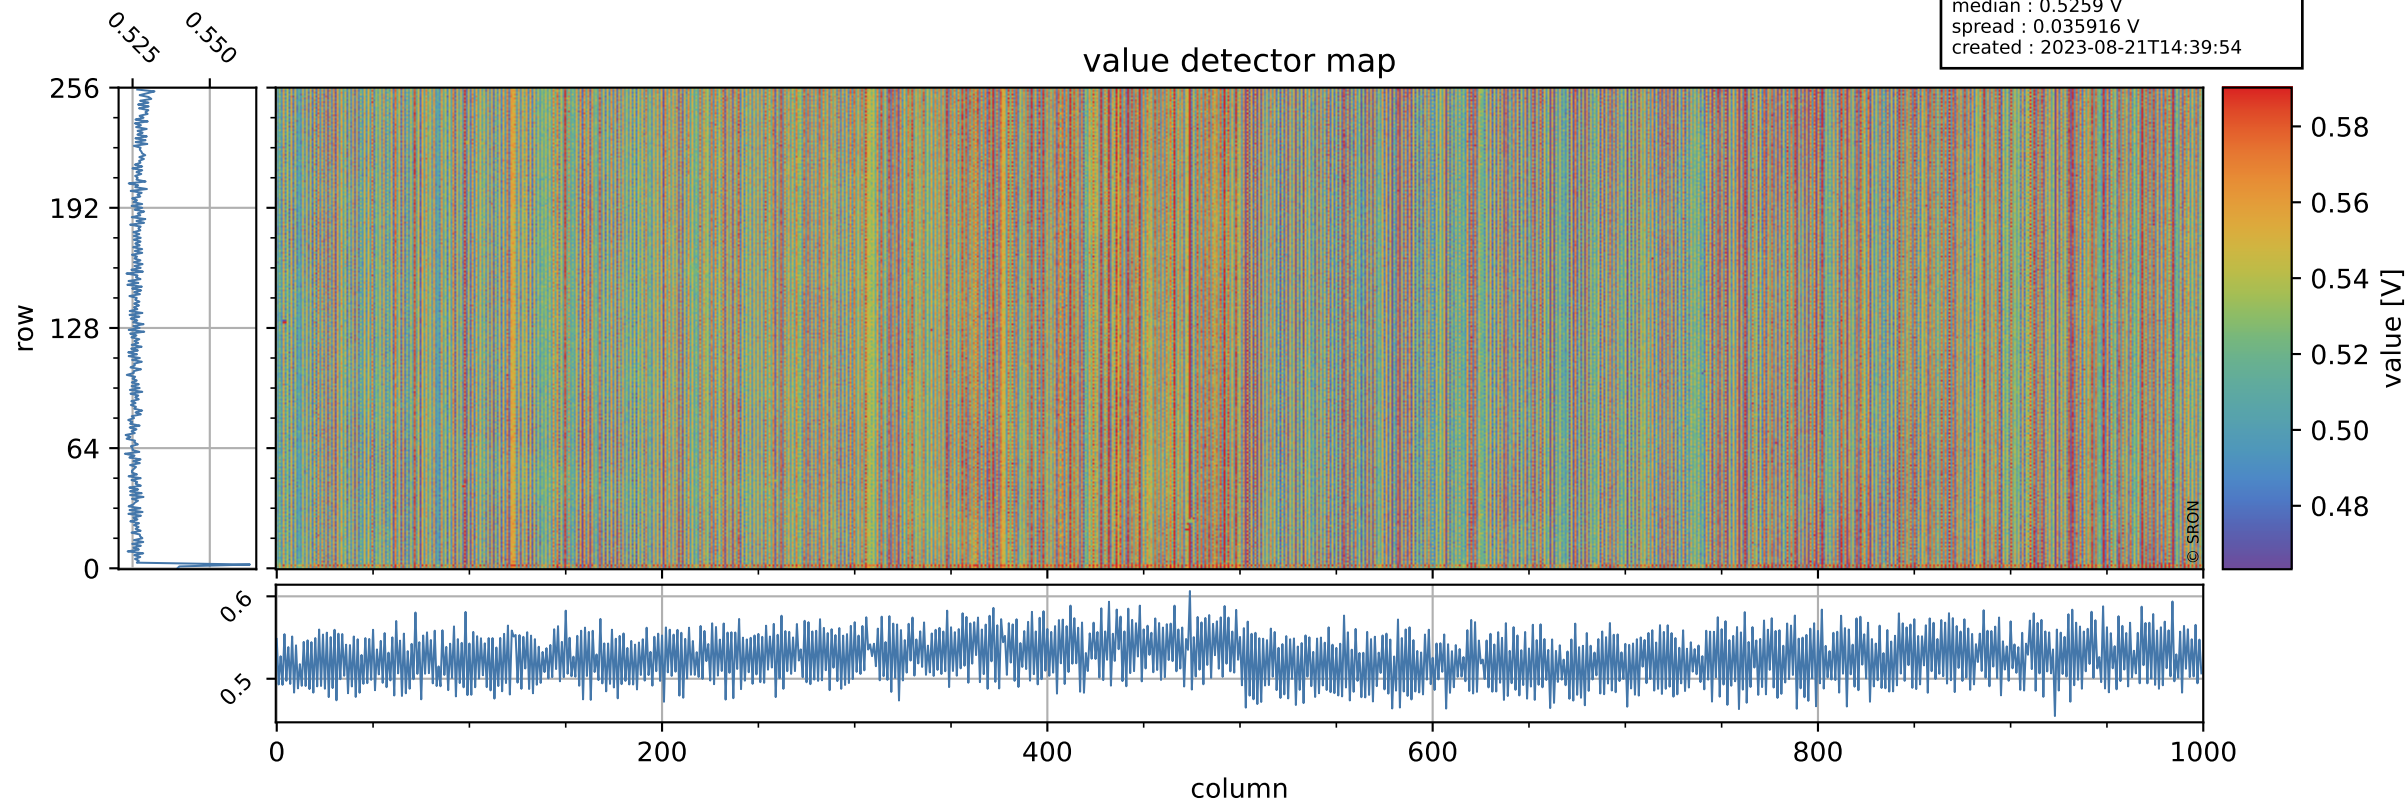

Tropomi SWIR offset (official)

orbits : 20 in [12802, 12847]
coverage : 2020-04-02 / 2020-04-05
median : 0.5259 V
spread : 0.035916 V
created : 2023-08-21T14:39:54

value detector map

Tropomi SWIR offset (official)

orbits : 20 in [12802, 12847]
coverage : 2020-04-02 / 2020-04-05
median : 31.925 μV
spread : 15.206 μV
created : 2023-08-21T14:39:55

Tropomi SWIR offset (official)

orbits : 20 in [12802, 12847]
coverage : 2020-04-02 / 2020-04-05
median : -0.12258 mV
spread : 0.36777 mV
created : 2023-08-21T14:39:55

value compared with SWIR offset CKD

Tropomi SWIR offset (official) ground-tracks of Sentinel-5P

orbits : 20 in [12802, 12847]
coverage : 2020-04-02 / 2020-04-05
created : 2023-08-21T14:39:55

Tropomi SWIR offset (official)

orbits : [2827, 12847]
coverage : 2018-04-30 / 2020-04-05
created : 2023-08-21T14:39:56

trend of detector median & temperatures