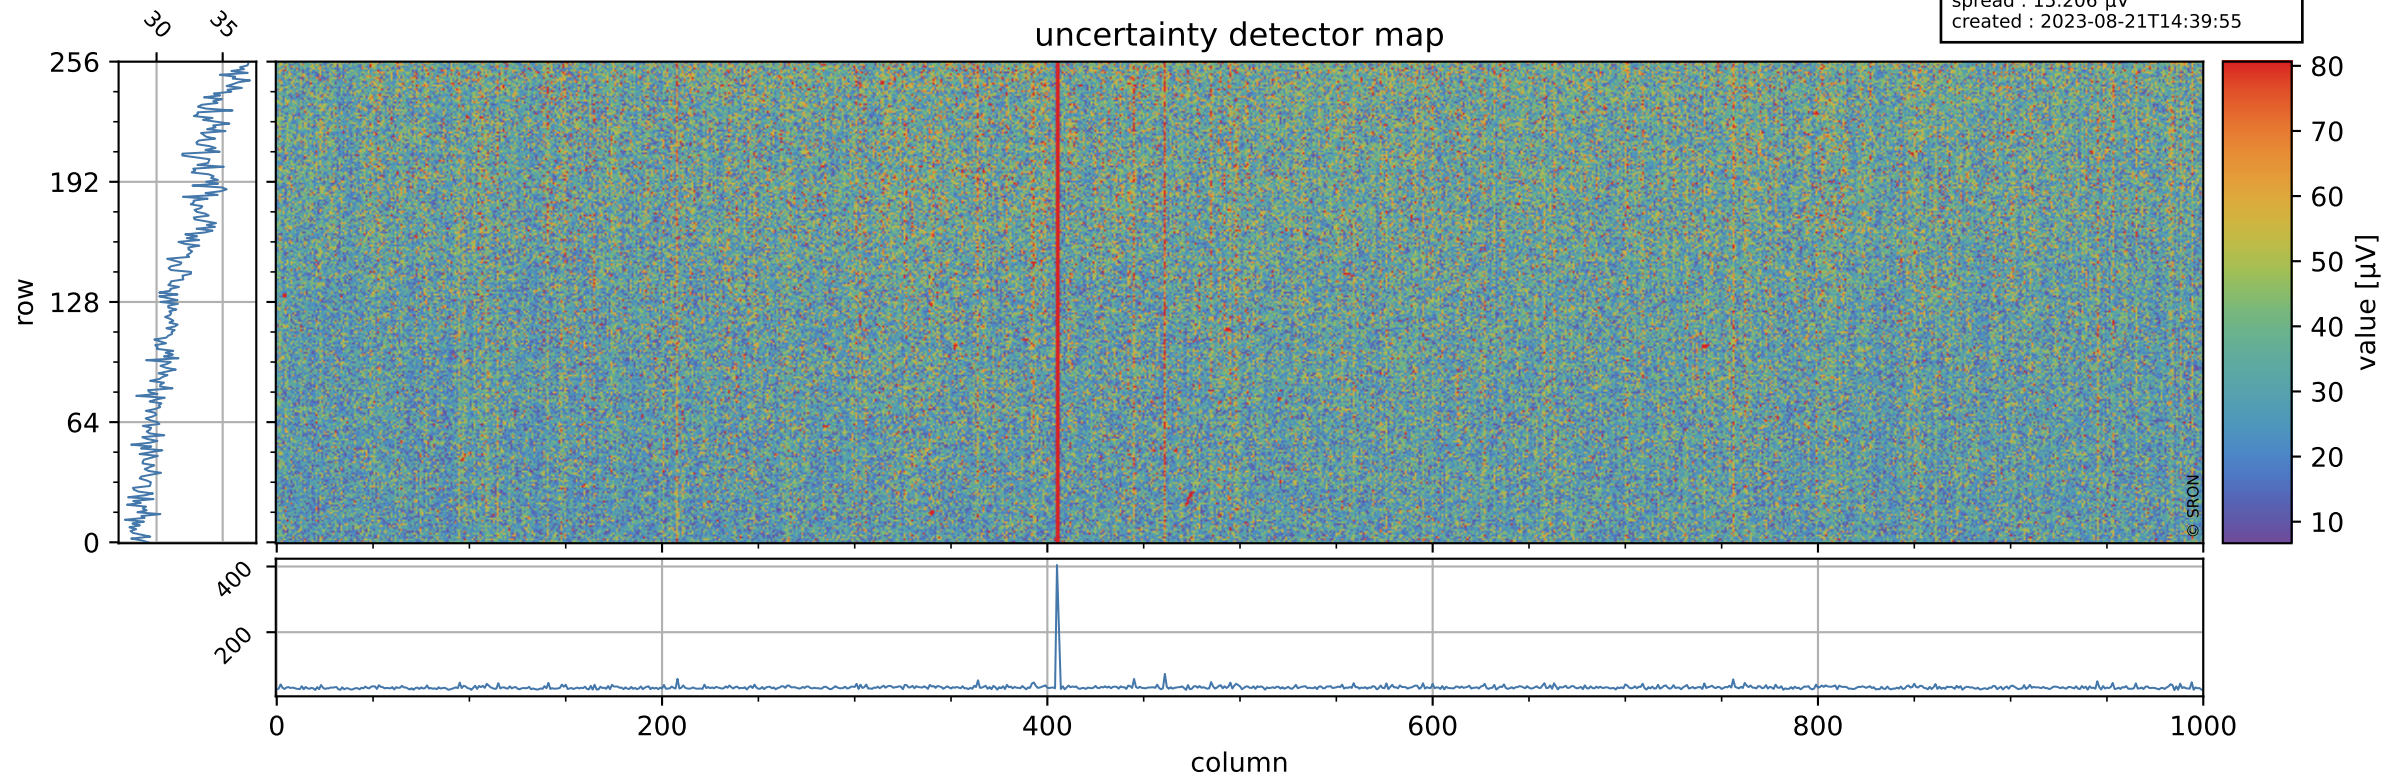

Tropomi SWIR offset (official)

orbits : 20 in [12802, 12847]
coverage : 2020-04-02 / 2020-04-05
median : 0.5259 V
spread : 0.035916 V
created : 2023-08-21T14:39:54

value detector map

Tropomi SWIR offset (official)

orbits : 20 in [12802, 12847]
coverage : 2020-04-02 / 2020-04-05
median : 31.925 μV
spread : 15.206 μV
created : 2023-08-21T14:39:55

Tropomi SWIR offset (official)

orbits : 20 in [12802, 12847]
coverage : 2020-04-02 / 2020-04-05
median : -0.12258 mV
spread : 0.36777 mV
created : 2023-08-21T14:39:55

value compared with SWIR offset CKD

Tropomi SWIR offset (official) ground-tracks of Sentinel-5P

orbits : 20 in [12802, 12847]
coverage : 2020-04-02 / 2020-04-05
created : 2023-08-21T14:39:55

Tropomi SWIR offset (official)

orbits : [2827, 12847]
coverage : 2018-04-30 / 2020-04-05
created : 2023-08-21T14:39:56

trend of detector median & temperatures