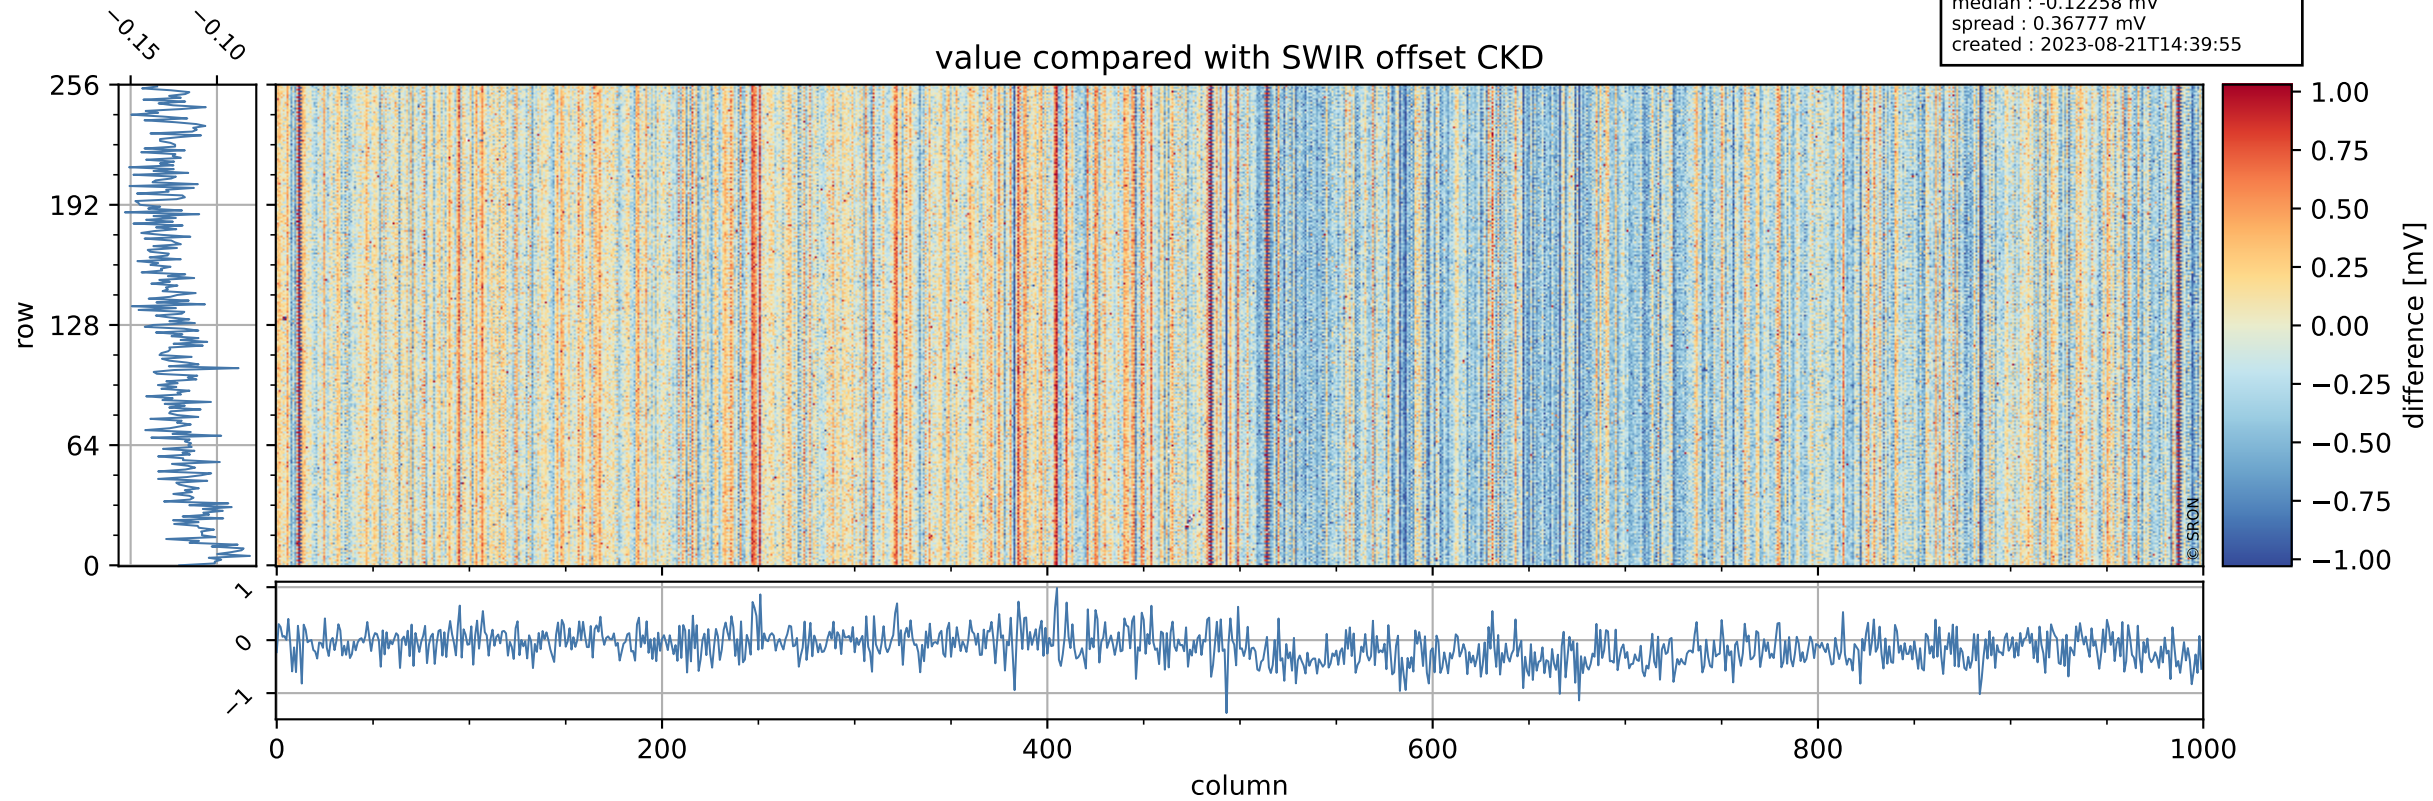

Tropomi SWIR offset (official)

orbits : 20 in [12802, 12847]
coverage : 2020-04-02 / 2020-04-05
median : 0.5259 V
spread : 0.035916 V
created : 2023-08-21T14:39:54

value detector map

Tropomi SWIR offset (official)

orbits : 20 in [12802, 12847]
coverage : 2020-04-02 / 2020-04-05
median : 31.925 μV
spread : 15.206 μV
created : 2023-08-21T14:39:55

Tropomi SWIR offset (official)

orbits : 20 in [12802, 12847]
coverage : 2020-04-02 / 2020-04-05
median : -0.12258 mV
spread : 0.36777 mV
created : 2023-08-21T14:39:55

value compared with SWIR offset CKD

Tropomi SWIR offset (official) ground-tracks of Sentinel-5P

orbits : 20 in [12802, 12847]
coverage : 2020-04-02 / 2020-04-05
created : 2023-08-21T14:39:55

Tropomi SWIR offset (official)

orbits : [2827, 12847]
coverage : 2018-04-30 / 2020-04-05
created : 2023-08-21T14:39:56

trend of detector median & temperatures