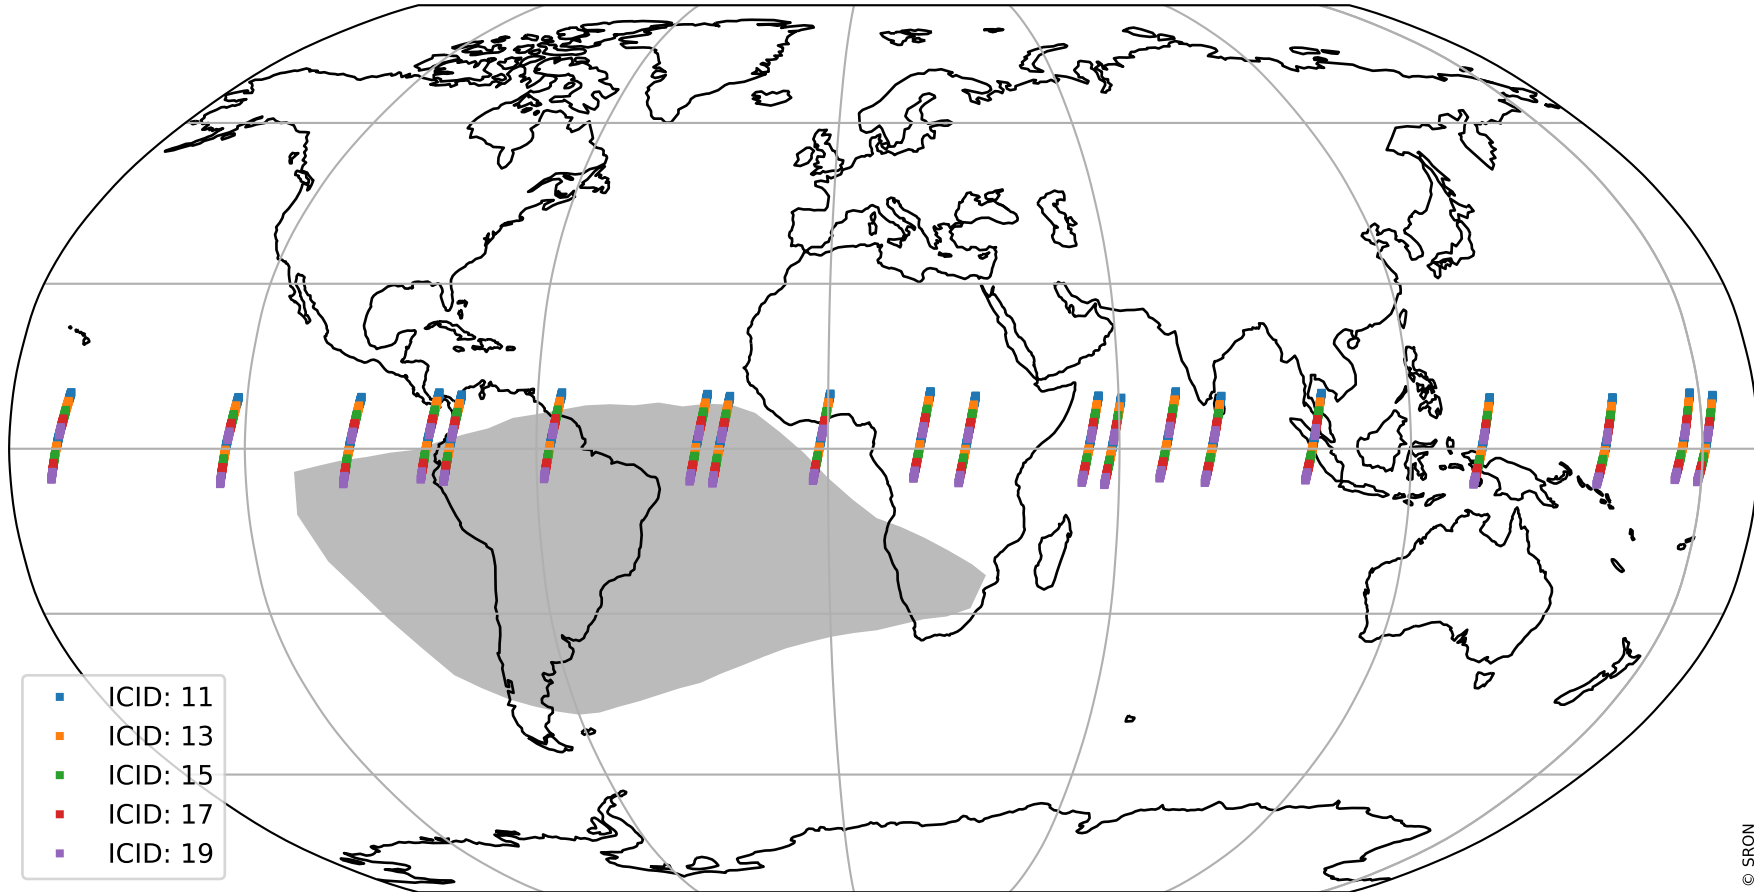

Tropomi SWIR offset (official)

orbits : 20 in [12802, 12847]
coverage : 2020-04-02 / 2020-04-05
median : 0.5259 V
spread : 0.035916 V
created : 2023-08-21T14:39:54

value detector map

Tropomi SWIR offset (official)

orbits : 20 in [12802, 12847]
coverage : 2020-04-02 / 2020-04-05
median : 31.925 μV
spread : 15.206 μV
created : 2023-08-21T14:39:55

Tropomi SWIR offset (official)

orbits : 20 in [12802, 12847]
coverage : 2020-04-02 / 2020-04-05
median : -0.12258 mV
spread : 0.36777 mV
created : 2023-08-21T14:39:55

value compared with SWIR offset CKD

Tropomi SWIR offset (official) ground-tracks of Sentinel-5P

orbits : 20 in [12802, 12847]
coverage : 2020-04-02 / 2020-04-05
created : 2023-08-21T14:39:55

Tropomi SWIR offset (official)

orbits : [2827, 12847]
coverage : 2018-04-30 / 2020-04-05
created : 2023-08-21T14:39:56

trend of detector median & temperatures