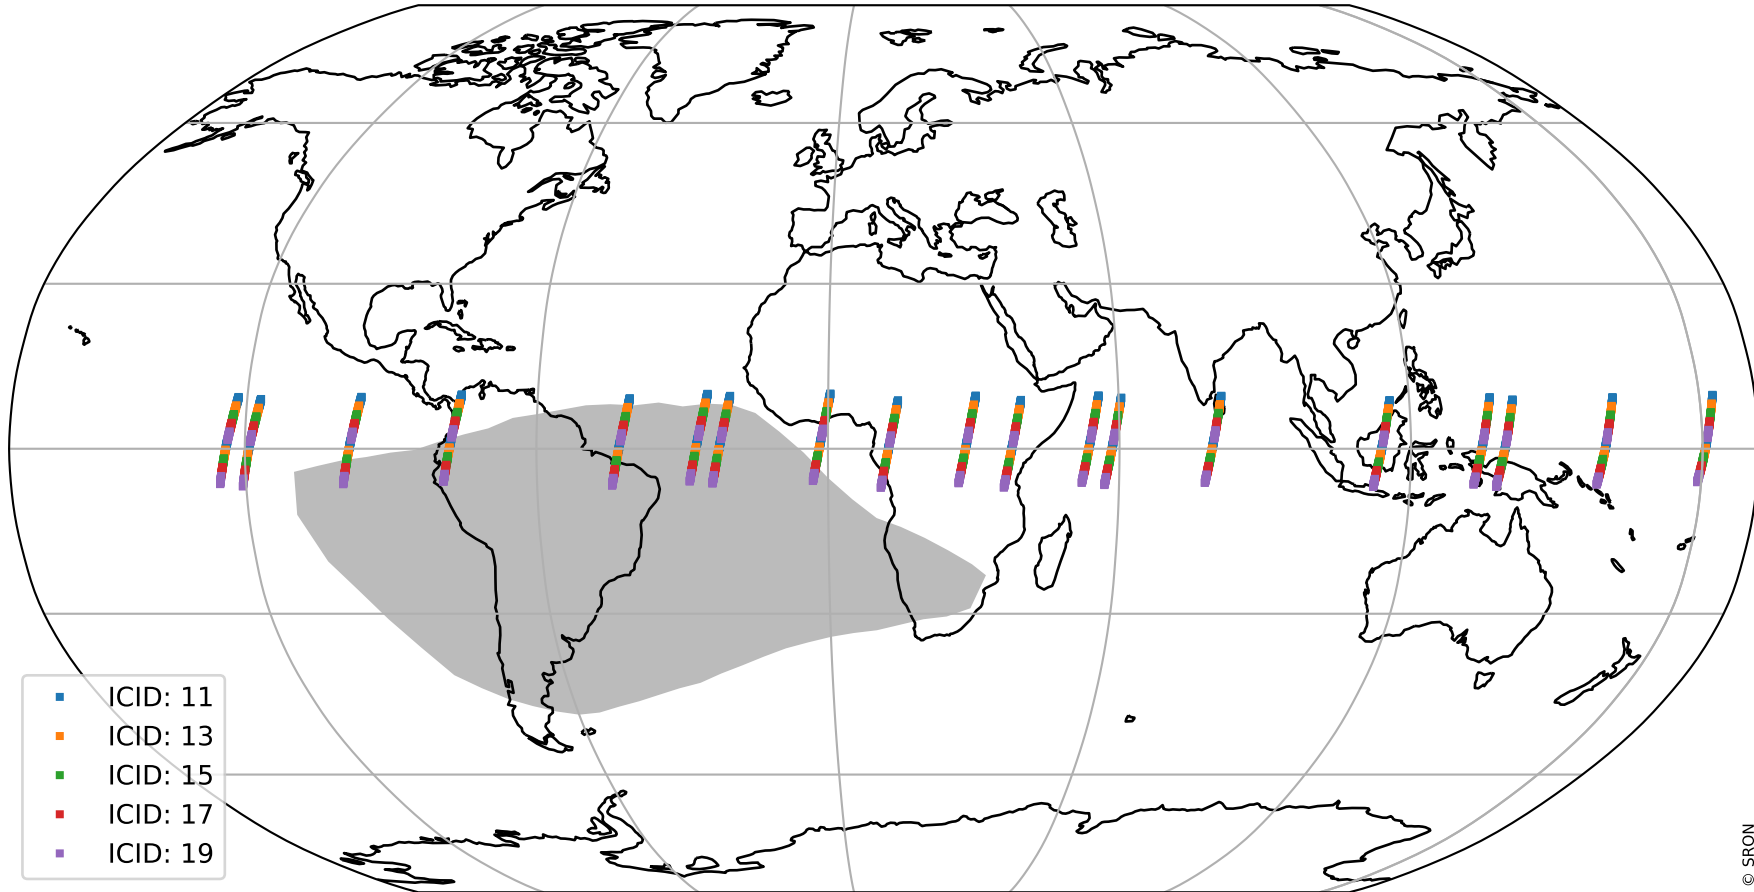

Tropomi SWIR offset (official)

orbits : 19 in [12817, 12862]
coverage : 2020-04-03 / 2020-04-07
median : 0.52589 V
spread : 0.035916 V
created : 2023-08-21T14:39:56

value detector map

Tropomi SWIR offset (official)

orbits : 19 in [12817, 12862]
coverage : 2020-04-03 / 2020-04-07
median : 32.307 μV
spread : 15.321 μV
created : 2023-08-21T14:39:57

Tropomi SWIR offset (official)

orbits : 19 in [12817, 12862]
coverage : 2020-04-03 / 2020-04-07
median : -0.12882 mV
spread : 0.36898 mV
created : 2023-08-21T14:39:57

value compared with SWIR offset CKD

Tropomi SWIR offset (official) ground-tracks of Sentinel-5P

orbits : 19 in [12817, 12862]
coverage : 2020-04-03 / 2020-04-07
created : 2023-08-21T14:39:57

Tropomi SWIR offset (official)

orbits : [2827, 12862]
coverage : 2018-04-30 / 2020-04-07
created : 2023-08-21T14:39:58

trend of detector median & temperatures