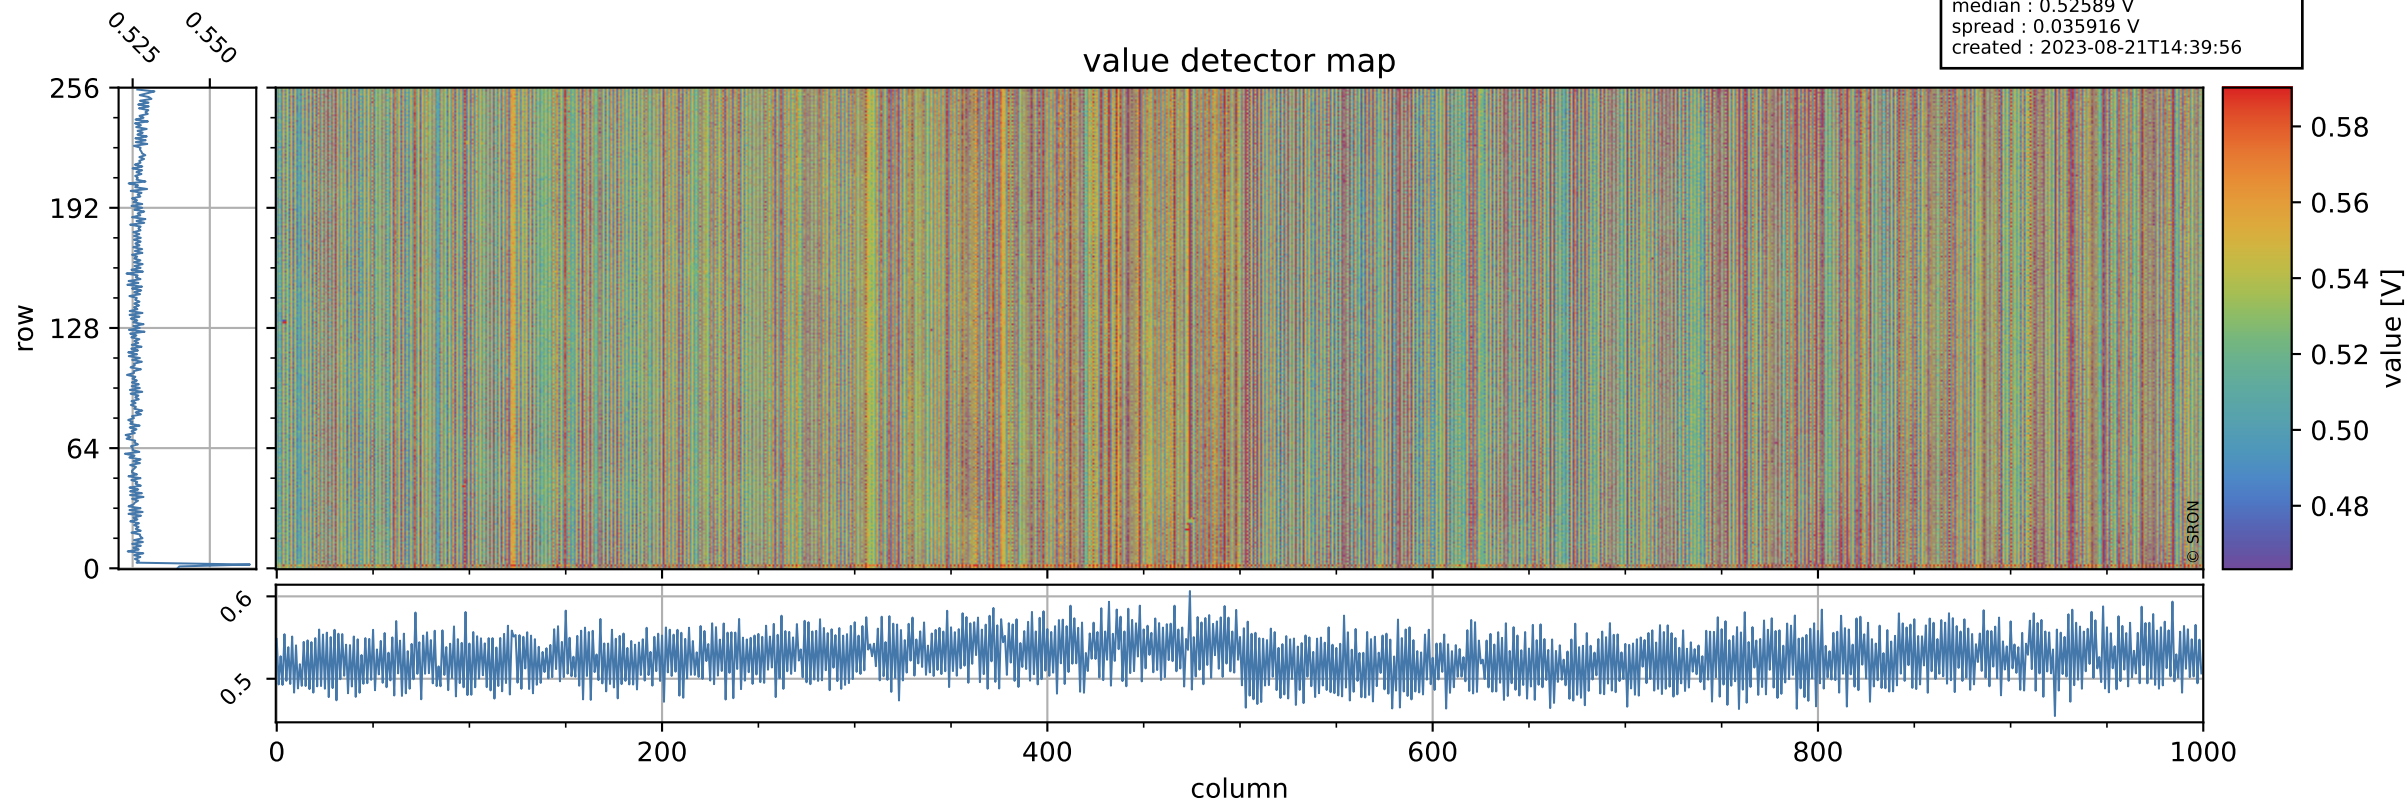

Tropomi SWIR offset (official)

orbits : 19 in [12817, 12862]
coverage : 2020-04-03 / 2020-04-07
median : 0.52589 V
spread : 0.035916 V
created : 2023-08-21T14:39:56

value detector map

Tropomi SWIR offset (official)

orbits : 19 in [12817, 12862]
coverage : 2020-04-03 / 2020-04-07
median : 32.307 μV
spread : 15.321 μV
created : 2023-08-21T14:39:57

Tropomi SWIR offset (official)

orbits : 19 in [12817, 12862]
coverage : 2020-04-03 / 2020-04-07
median : -0.12882 mV
spread : 0.36898 mV
created : 2023-08-21T14:39:57

value compared with SWIR offset CKD

Tropomi SWIR offset (official) ground-tracks of Sentinel-5P

orbits : 19 in [12817, 12862]
coverage : 2020-04-03 / 2020-04-07
created : 2023-08-21T14:39:57

Tropomi SWIR offset (official)

orbits : [2827, 12862]
coverage : 2018-04-30 / 2020-04-07
created : 2023-08-21T14:39:58

trend of detector median & temperatures