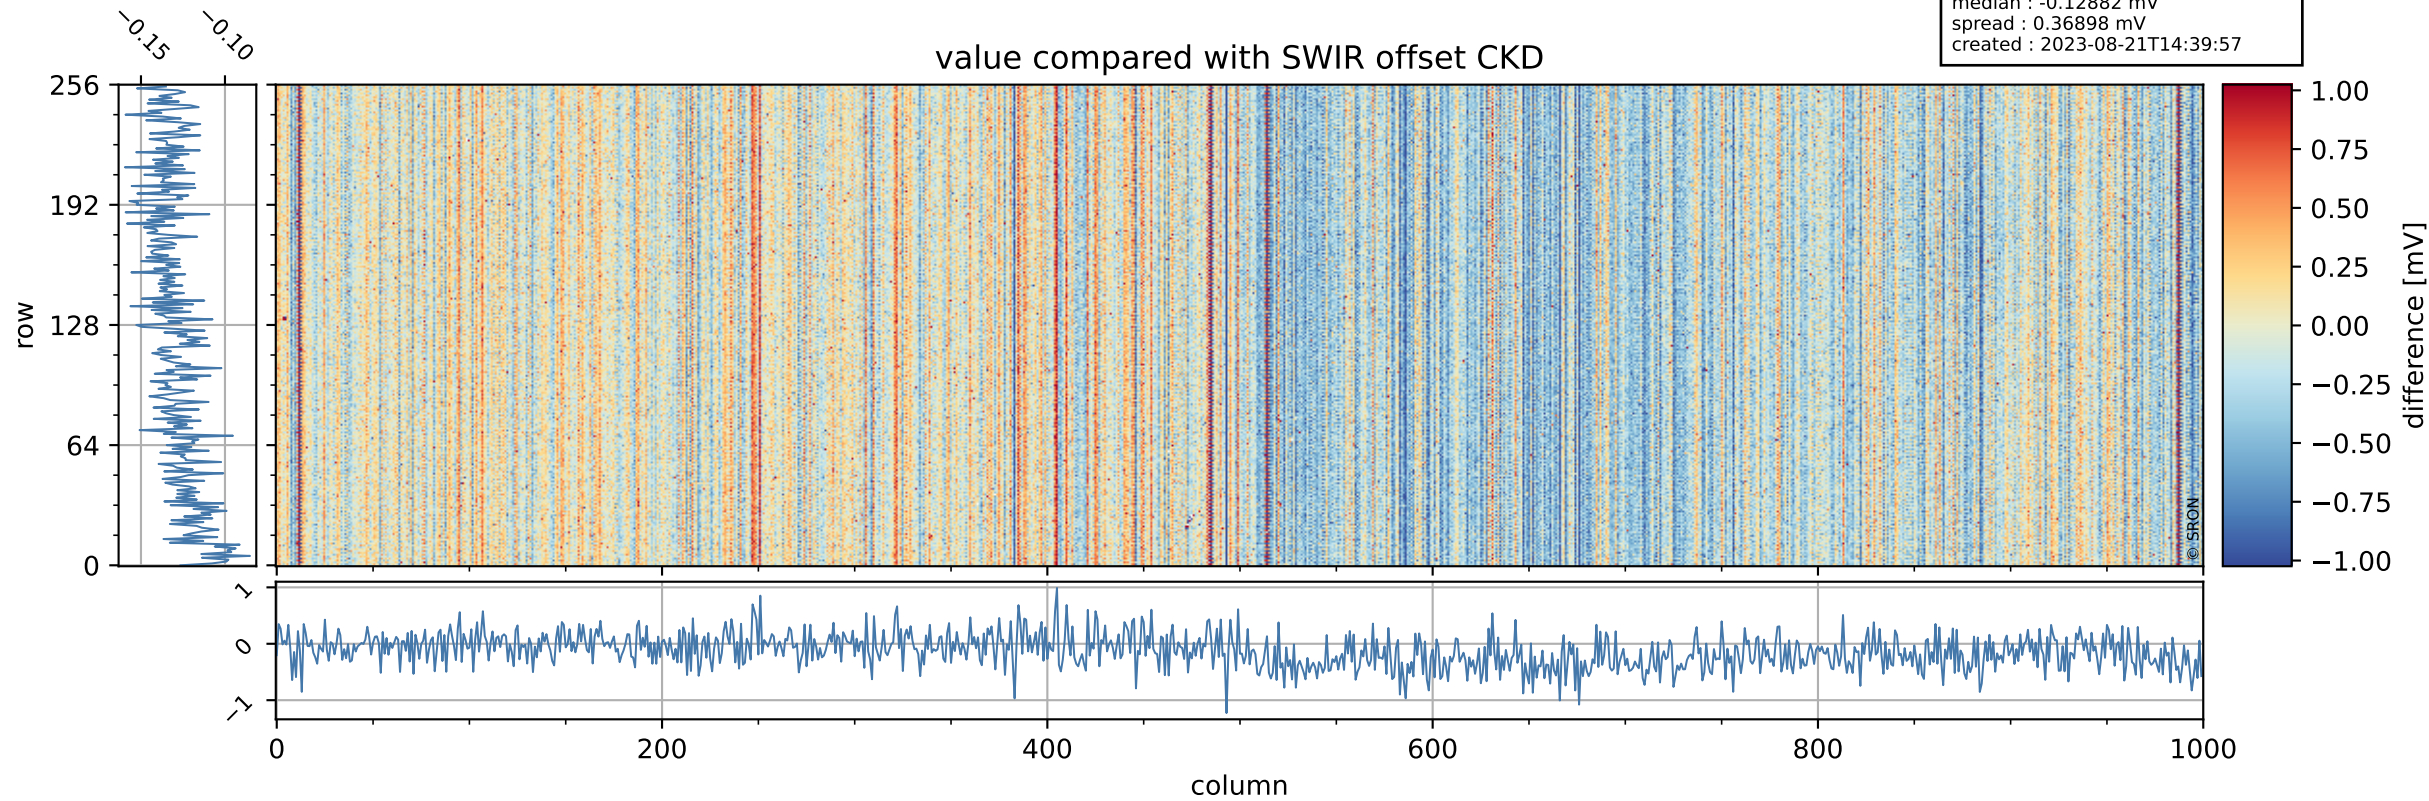

Tropomi SWIR offset (official)

orbits : 19 in [12817, 12862]
coverage : 2020-04-03 / 2020-04-07
median : 0.52589 V
spread : 0.035916 V
created : 2023-08-21T14:39:56

value detector map

Tropomi SWIR offset (official)

orbits : 19 in [12817, 12862]
coverage : 2020-04-03 / 2020-04-07
median : 32.307 μV
spread : 15.321 μV
created : 2023-08-21T14:39:57

Tropomi SWIR offset (official)

orbits : 19 in [12817, 12862]
coverage : 2020-04-03 / 2020-04-07
median : -0.12882 mV
spread : 0.36898 mV
created : 2023-08-21T14:39:57

value compared with SWIR offset CKD

Tropomi SWIR offset (official) ground-tracks of Sentinel-5P

orbits : 19 in [12817, 12862]
coverage : 2020-04-03 / 2020-04-07
created : 2023-08-21T14:39:57

Tropomi SWIR offset (official)

orbits : [2827, 12862]
coverage : 2018-04-30 / 2020-04-07
created : 2023-08-21T14:39:58

trend of detector median & temperatures