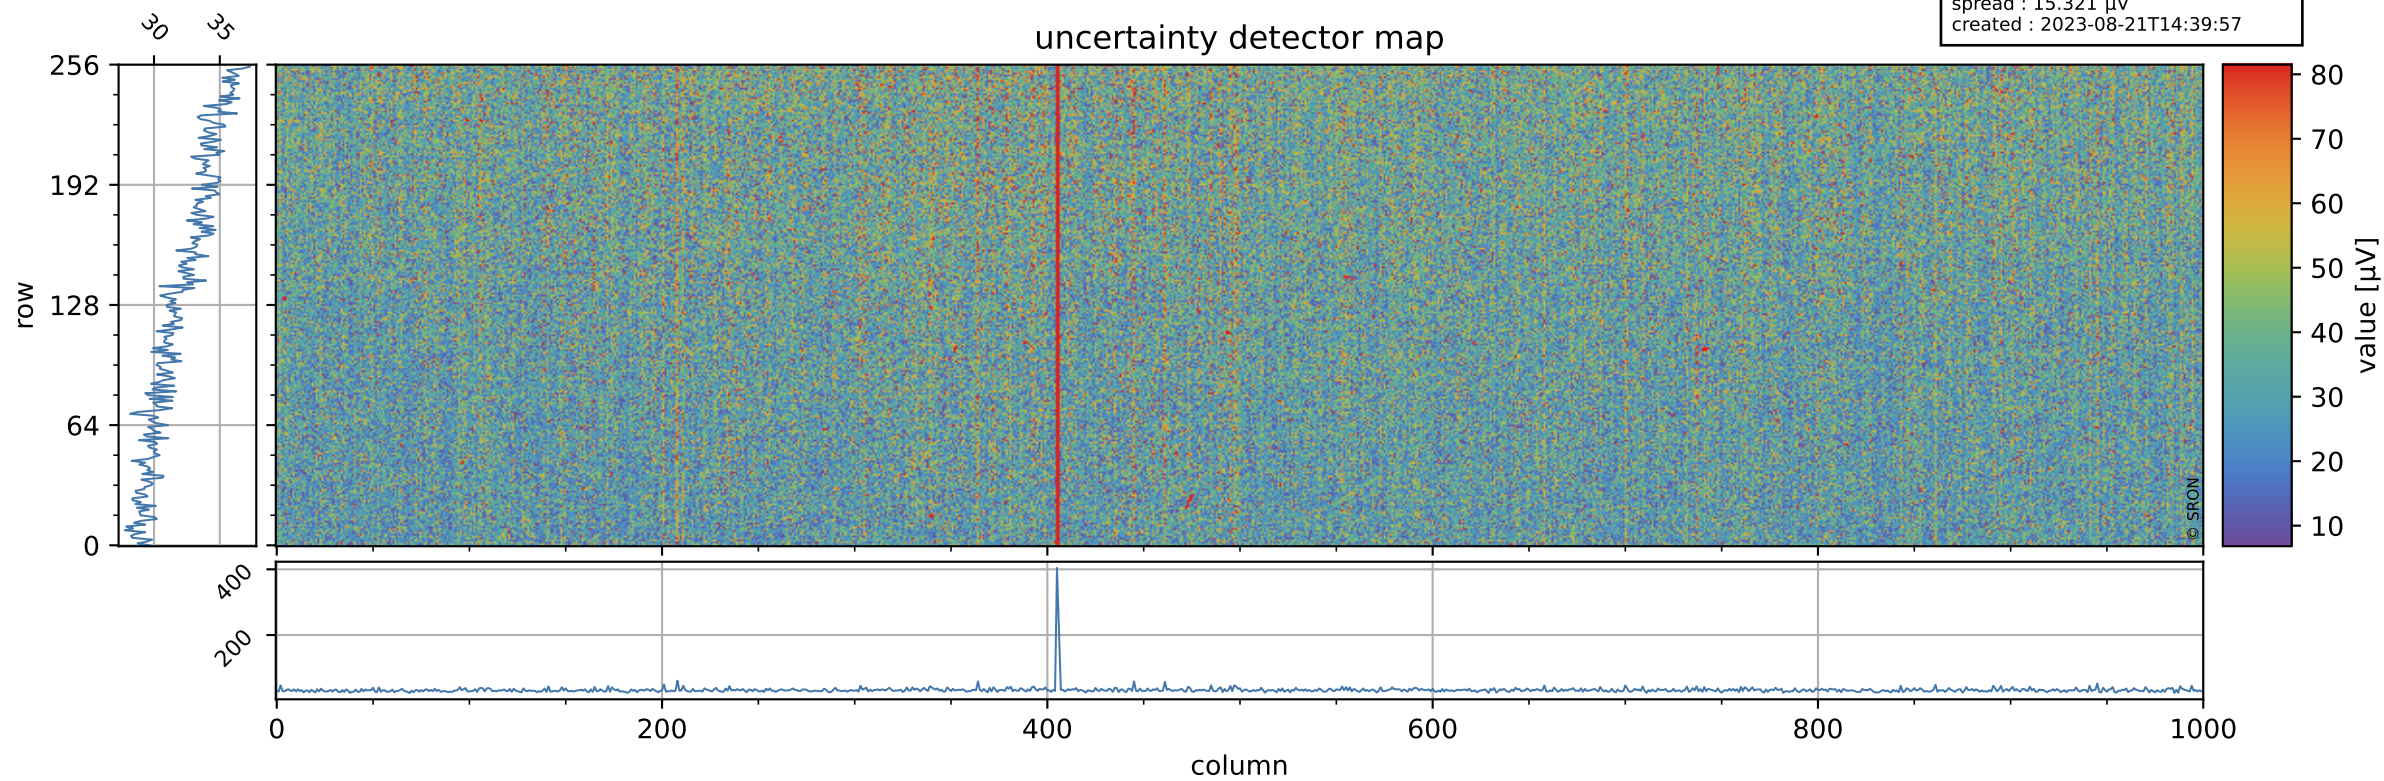

Tropomi SWIR offset (official)

orbits : 19 in [12817, 12862]
coverage : 2020-04-03 / 2020-04-07
median : 0.52589 V
spread : 0.035916 V
created : 2023-08-21T14:39:56

value detector map

Tropomi SWIR offset (official)

orbits : 19 in [12817, 12862]
coverage : 2020-04-03 / 2020-04-07
median : 32.307 μV
spread : 15.321 μV
created : 2023-08-21T14:39:57

Tropomi SWIR offset (official)

orbits : 19 in [12817, 12862]
coverage : 2020-04-03 / 2020-04-07
median : -0.12882 mV
spread : 0.36898 mV
created : 2023-08-21T14:39:57

value compared with SWIR offset CKD

Tropomi SWIR offset (official) ground-tracks of Sentinel-5P

orbits : 19 in [12817, 12862]
coverage : 2020-04-03 / 2020-04-07
created : 2023-08-21T14:39:57

Tropomi SWIR offset (official)

orbits : [2827, 12862]
coverage : 2018-04-30 / 2020-04-07
created : 2023-08-21T14:39:58

trend of detector median & temperatures