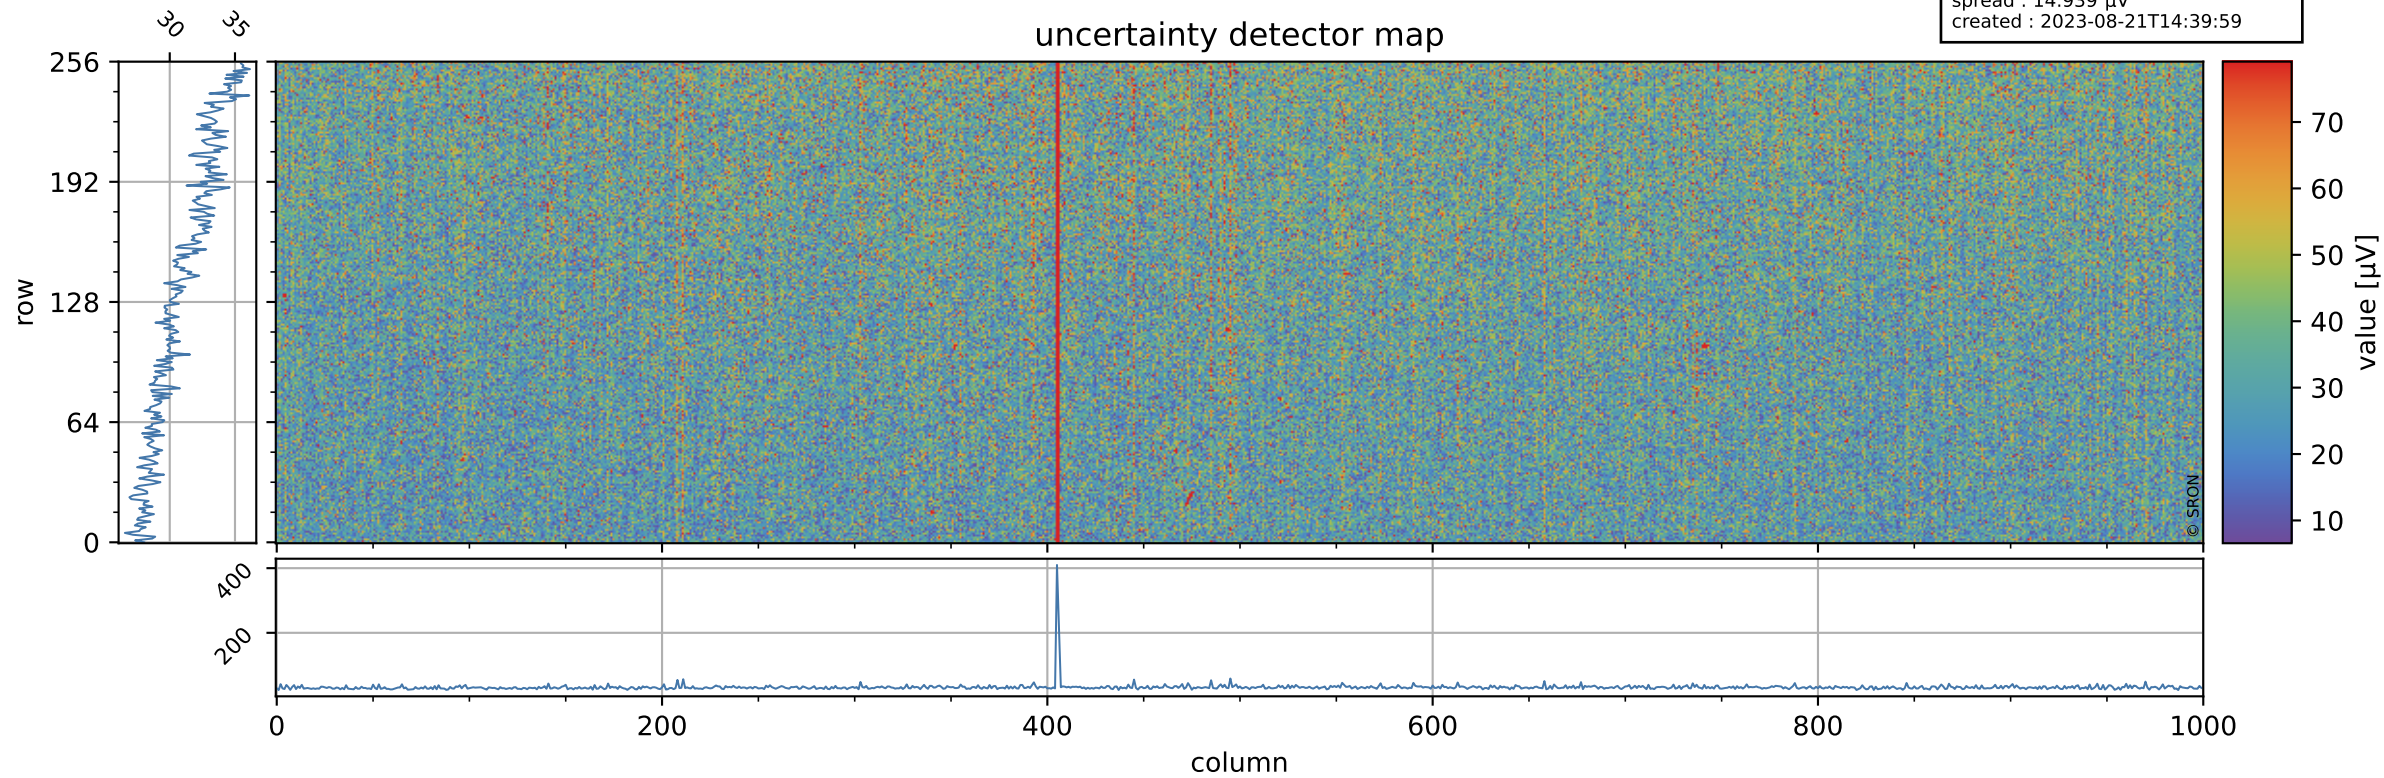

Tropomi SWIR offset (official)

orbits : 20 in [12832, 12877]
coverage : 2020-04-04 / 2020-04-08
median : 0.5259 V
spread : 0.035916 V
created : 2023-08-21T14:39:58

value detector map

Tropomi SWIR offset (official)

orbits : 20 in [12832, 12877]
coverage : 2020-04-04 / 2020-04-08
median : 31.155 μV
spread : 14.939 μV
created : 2023-08-21T14:39:59

Tropomi SWIR offset (official)

orbits : 20 in [12832, 12877]
coverage : 2020-04-04 / 2020-04-08
median : -0.12213 mV
spread : 0.36881 mV
created : 2023-08-21T14:39:59

value compared with SWIR offset CKD

Tropomi SWIR offset (official) ground-tracks of Sentinel-5P

orbits : 20 in [12832, 12877]
coverage : 2020-04-04 / 2020-04-08
created : 2023-08-21T14:40:00

Tropomi SWIR offset (official)

orbits : [2827, 12877]
coverage : 2018-04-30 / 2020-04-08
created : 2023-08-21T14:40:00

trend of detector median & temperatures