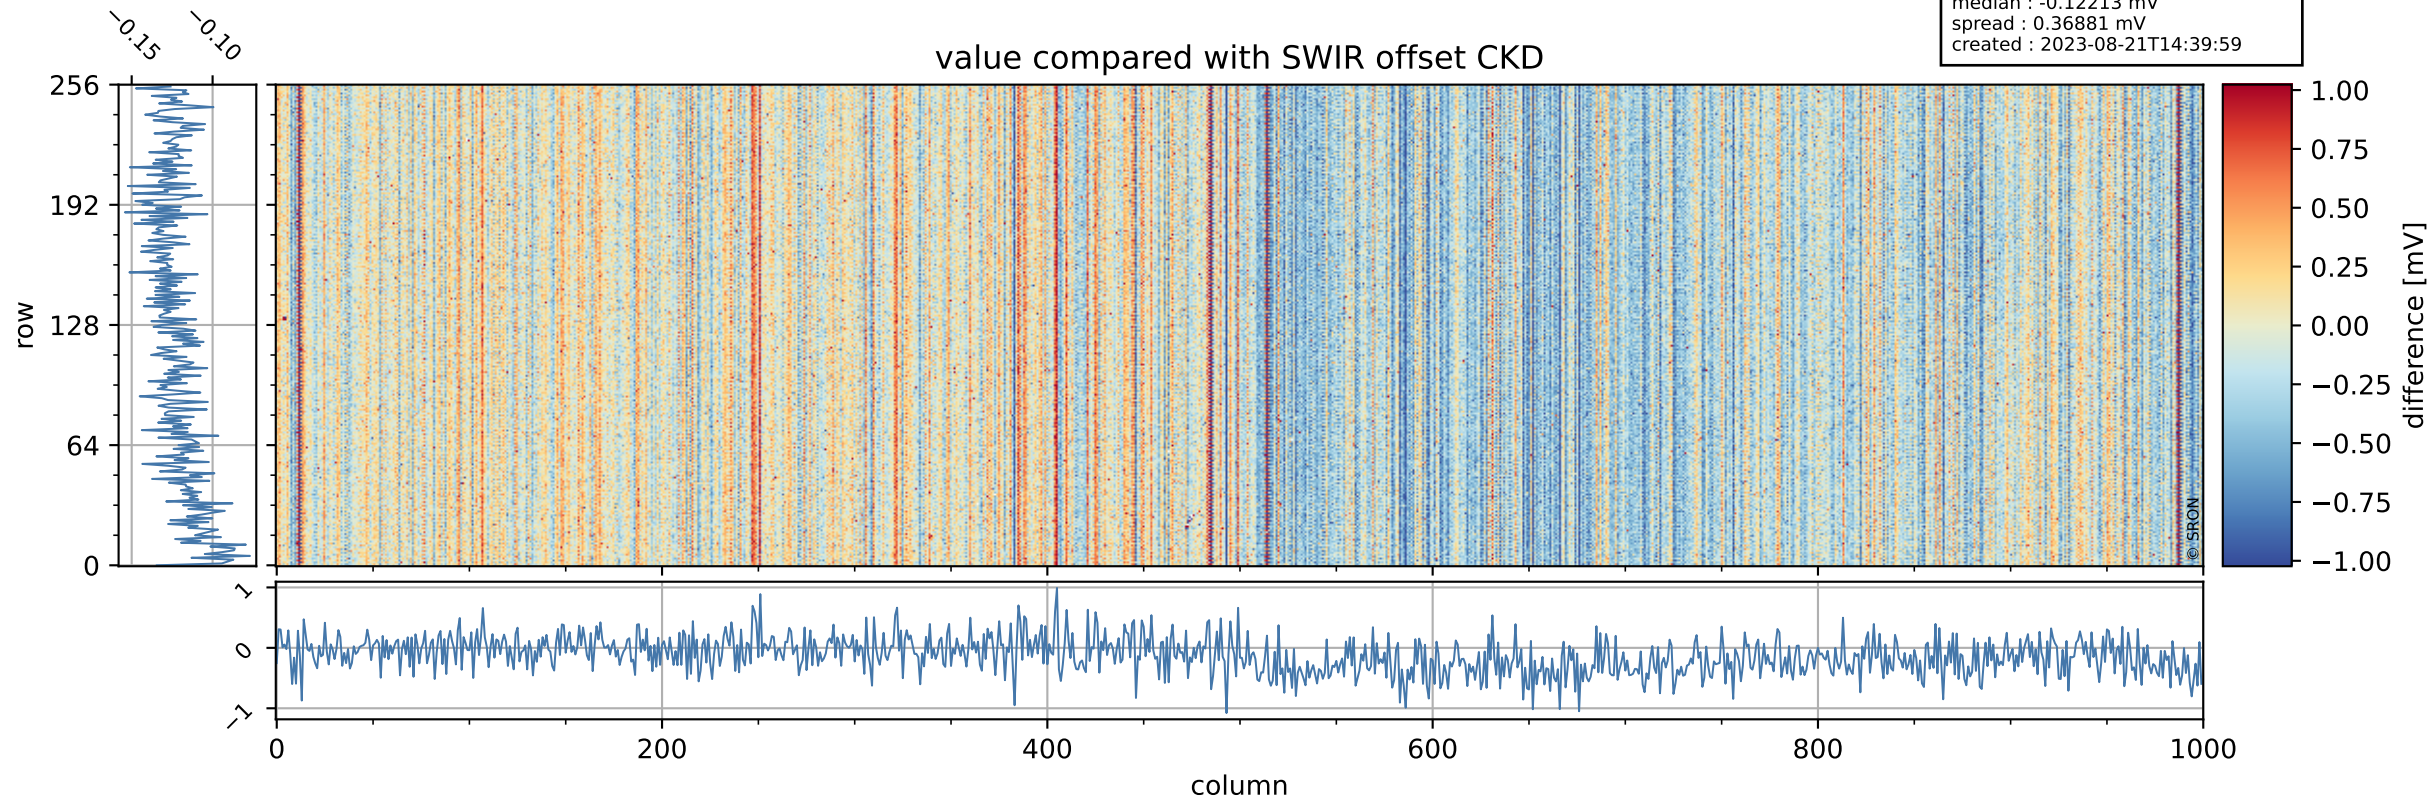

Tropomi SWIR offset (official)

orbits : 20 in [12832, 12877]
coverage : 2020-04-04 / 2020-04-08
median : 0.5259 V
spread : 0.035916 V
created : 2023-08-21T14:39:58

value detector map

Tropomi SWIR offset (official)

orbits : 20 in [12832, 12877]
coverage : 2020-04-04 / 2020-04-08
median : 31.155 μV
spread : 14.939 μV
created : 2023-08-21T14:39:59

Tropomi SWIR offset (official)

orbits : 20 in [12832, 12877]
coverage : 2020-04-04 / 2020-04-08
median : -0.12213 mV
spread : 0.36881 mV
created : 2023-08-21T14:39:59

value compared with SWIR offset CKD

Tropomi SWIR offset (official) ground-tracks of Sentinel-5P

orbits : 20 in [12832, 12877]
coverage : 2020-04-04 / 2020-04-08
created : 2023-08-21T14:40:00

Tropomi SWIR offset (official)

orbits : [2827, 12877]
coverage : 2018-04-30 / 2020-04-08
created : 2023-08-21T14:40:00

trend of detector median & temperatures