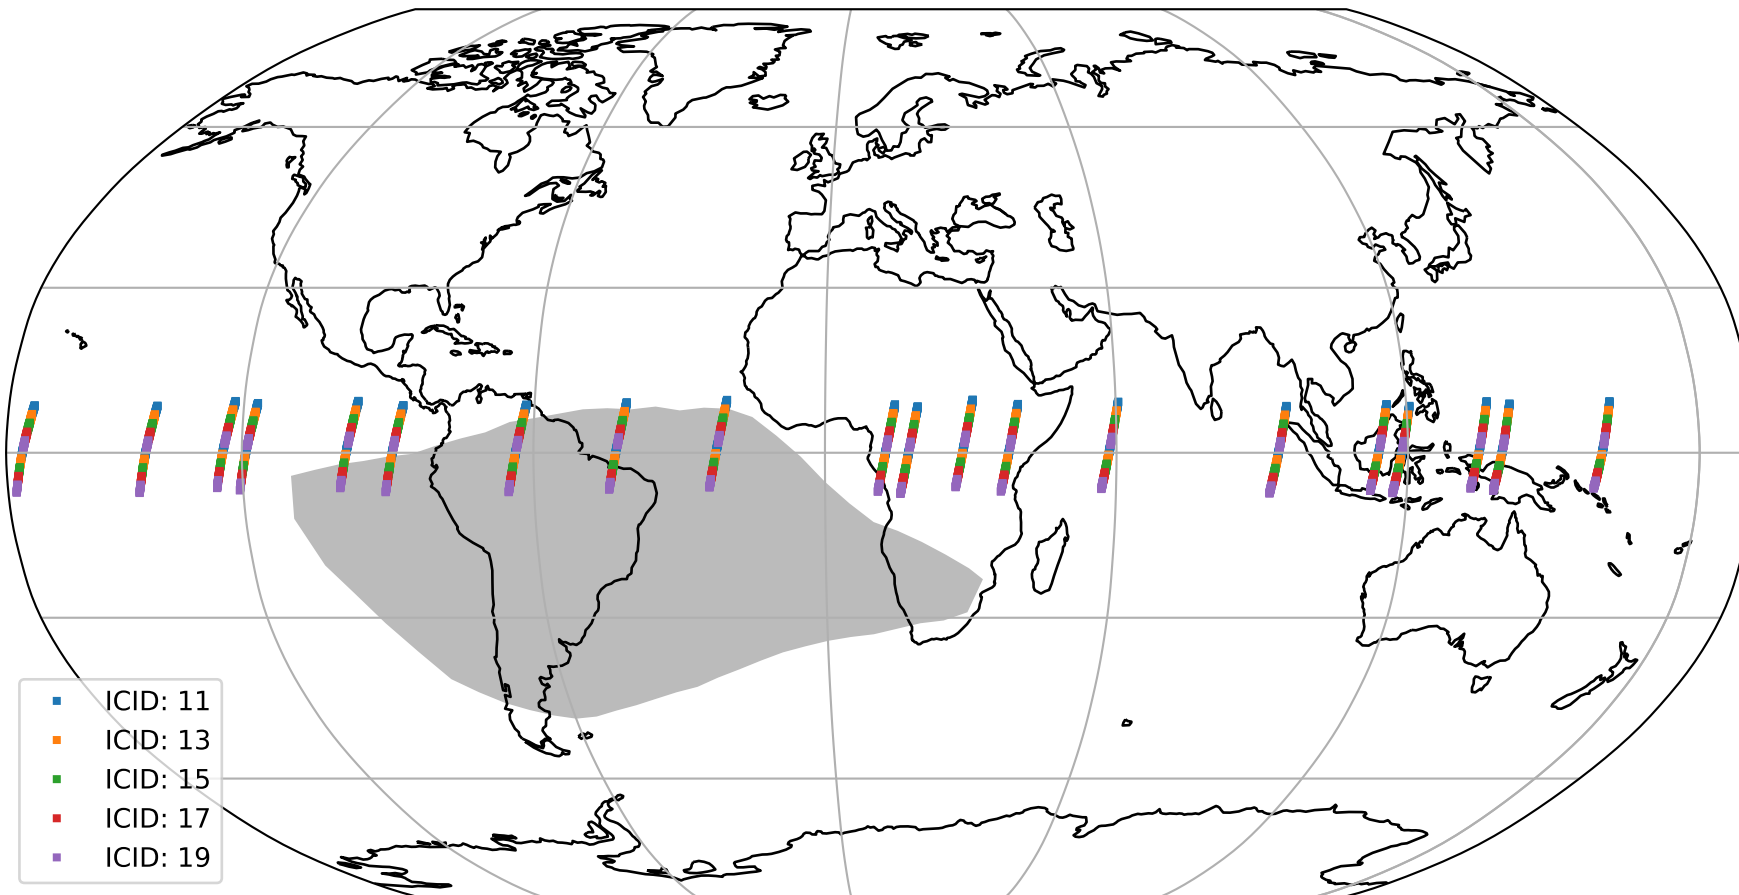

Tropomi SWIR offset (official)

orbits : 20 in [12832, 12877]
coverage : 2020-04-04 / 2020-04-08
median : 0.5259 V
spread : 0.035916 V
created : 2023-08-21T14:39:58

value detector map

Tropomi SWIR offset (official)

orbits : 20 in [12832, 12877]
coverage : 2020-04-04 / 2020-04-08
median : 31.155 μV
spread : 14.939 μV
created : 2023-08-21T14:39:59

Tropomi SWIR offset (official)

orbits : 20 in [12832, 12877]
coverage : 2020-04-04 / 2020-04-08
median : -0.12213 mV
spread : 0.36881 mV
created : 2023-08-21T14:39:59

value compared with SWIR offset CKD

Tropomi SWIR offset (official) ground-tracks of Sentinel-5P

orbits : 20 in [12832, 12877]
coverage : 2020-04-04 / 2020-04-08
created : 2023-08-21T14:40:00

Tropomi SWIR offset (official)

orbits : [2827, 12877]
coverage : 2018-04-30 / 2020-04-08
created : 2023-08-21T14:40:00

trend of detector median & temperatures