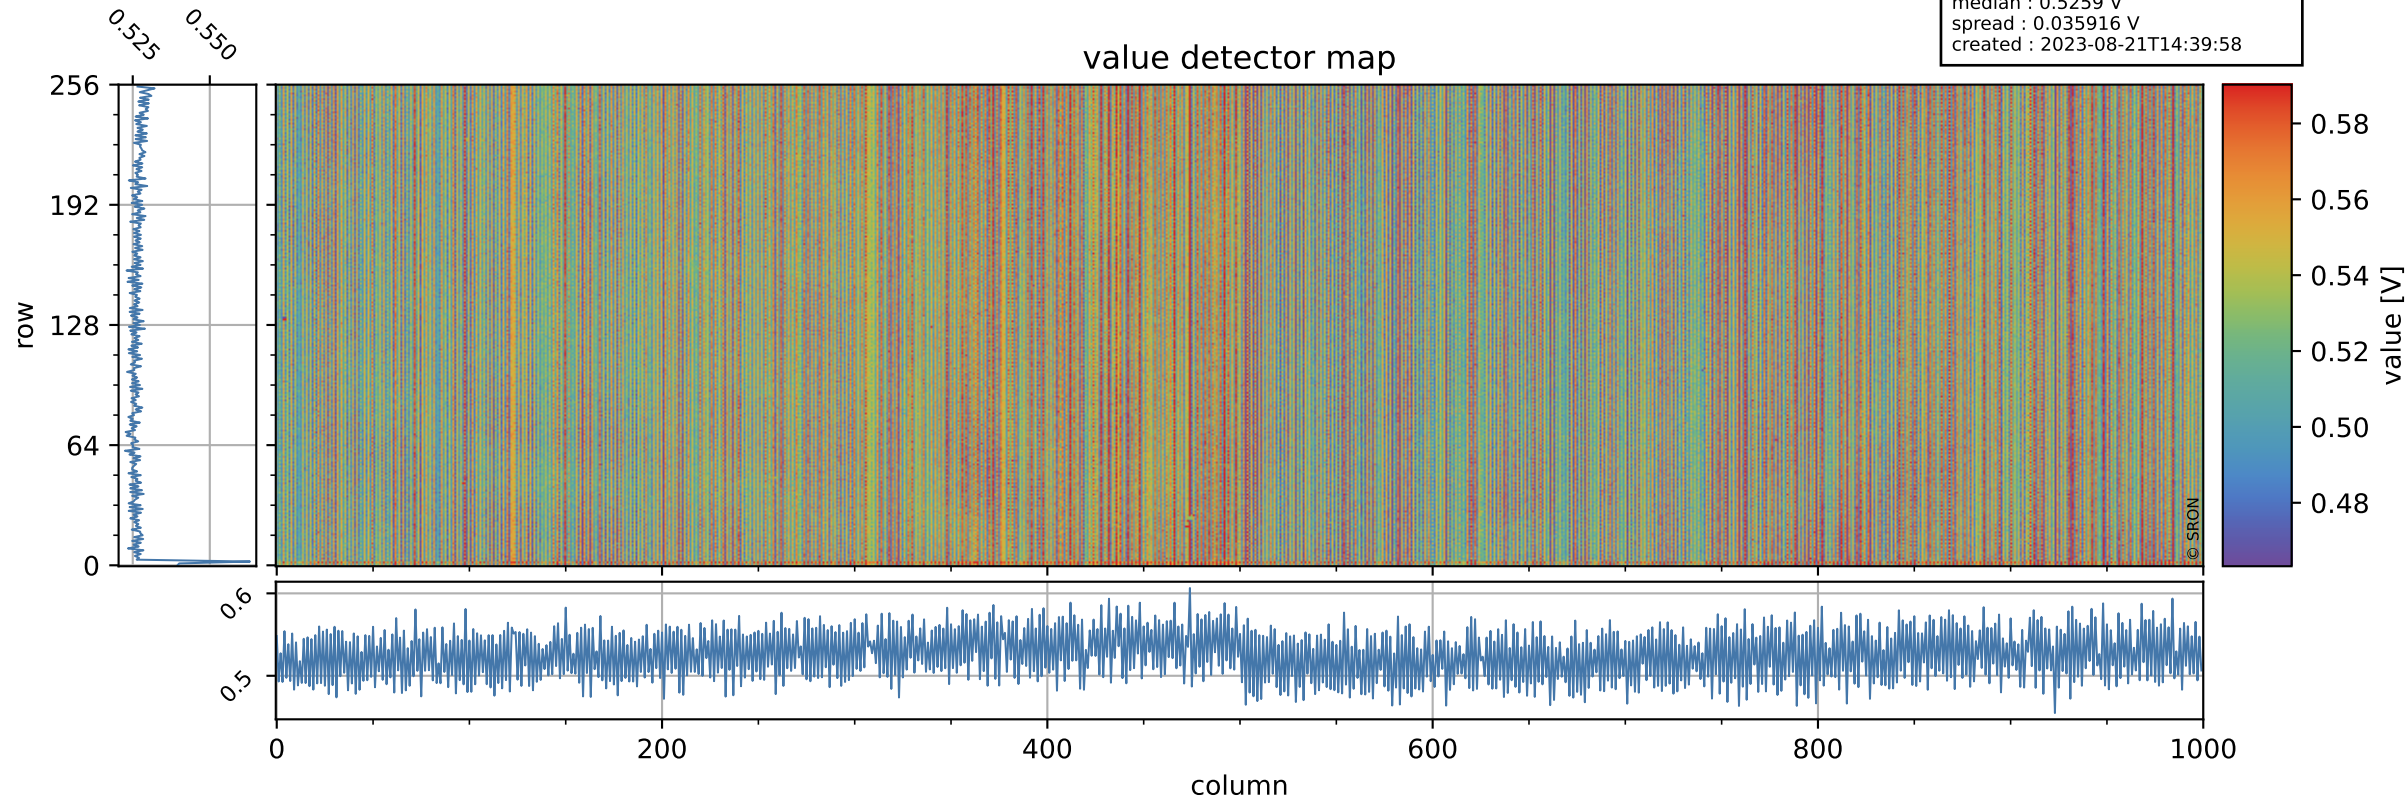

Tropomi SWIR offset (official)

orbits : 20 in [12832, 12877]
coverage : 2020-04-04 / 2020-04-08
median : 0.5259 V
spread : 0.035916 V
created : 2023-08-21T14:39:58

value detector map

Tropomi SWIR offset (official)

orbits : 20 in [12832, 12877]
coverage : 2020-04-04 / 2020-04-08
median : 31.155 μV
spread : 14.939 μV
created : 2023-08-21T14:39:59

Tropomi SWIR offset (official)

orbits : 20 in [12832, 12877]
coverage : 2020-04-04 / 2020-04-08
median : -0.12213 mV
spread : 0.36881 mV
created : 2023-08-21T14:39:59

value compared with SWIR offset CKD

Tropomi SWIR offset (official) ground-tracks of Sentinel-5P

orbits : 20 in [12832, 12877]
coverage : 2020-04-04 / 2020-04-08
created : 2023-08-21T14:40:00

Tropomi SWIR offset (official)

orbits : [2827, 12877]
coverage : 2018-04-30 / 2020-04-08
created : 2023-08-21T14:40:00

trend of detector median & temperatures