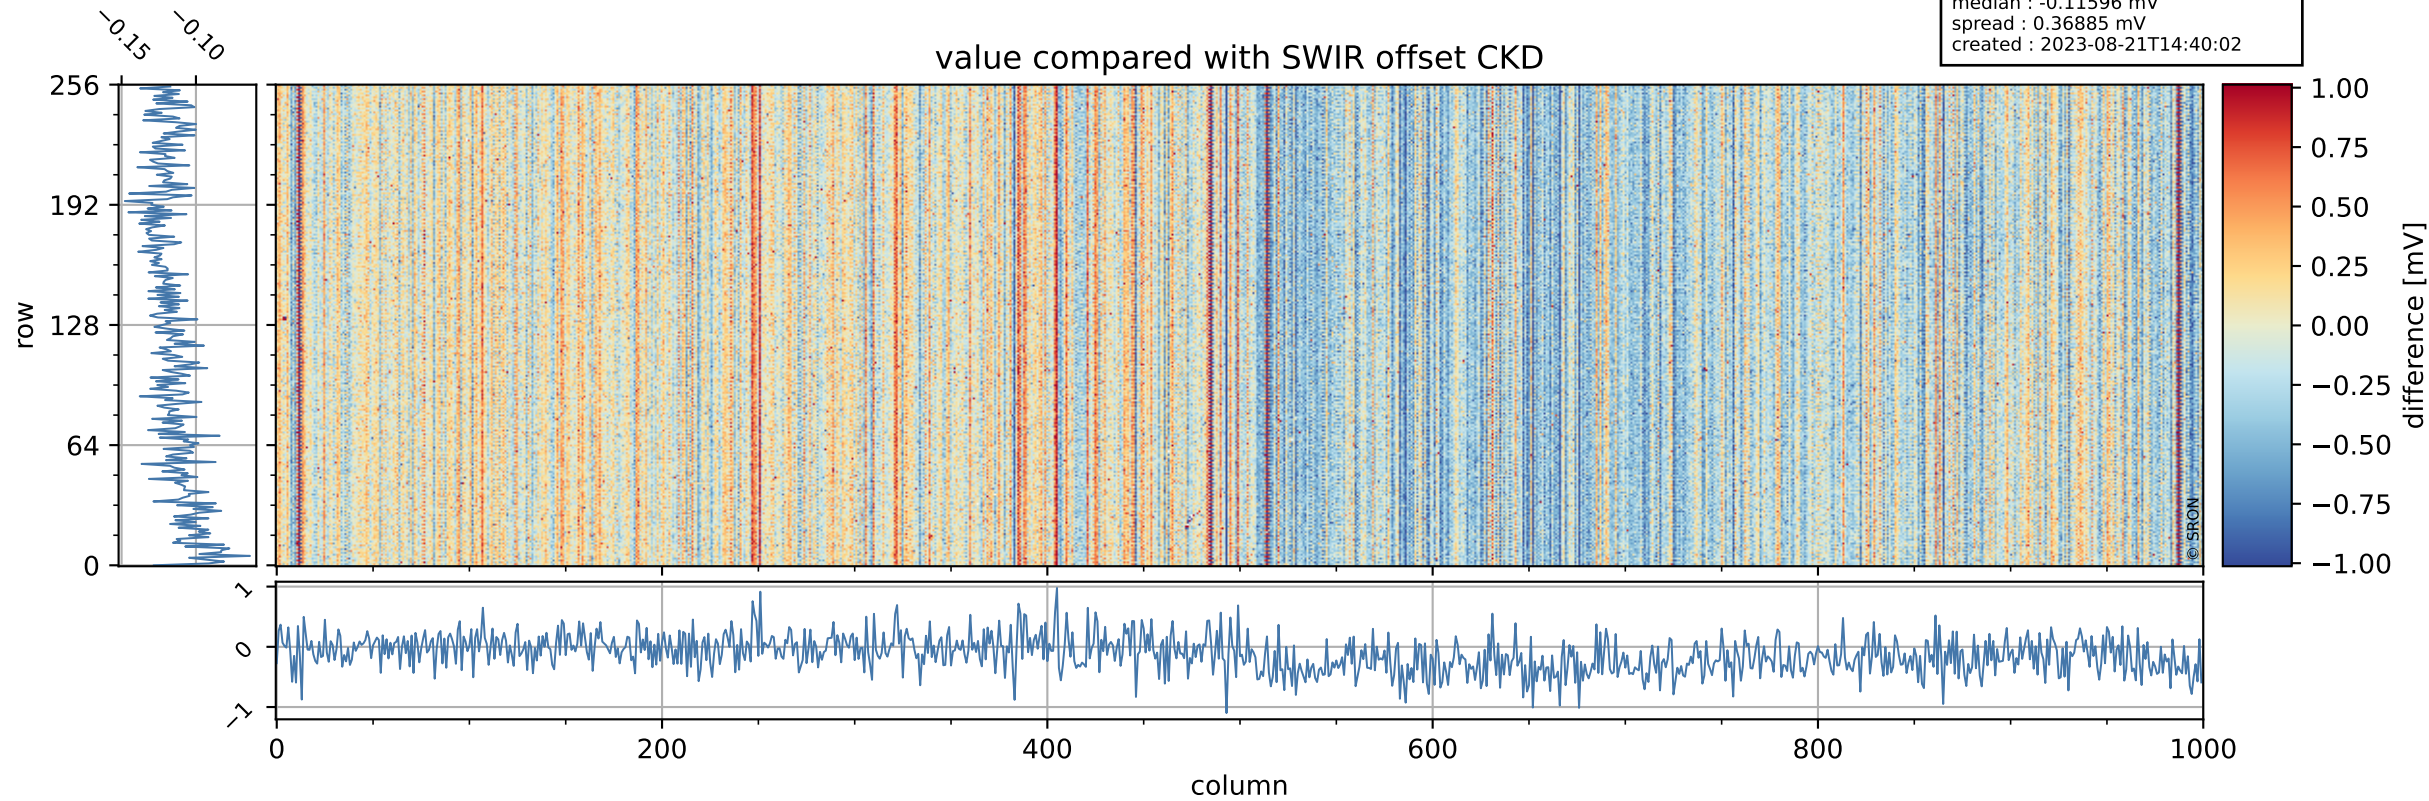

Tropomi SWIR offset (official)

orbits : 19 in [12847, 12892]
coverage : 2020-04-06 / 2020-04-09
median : 0.52591 V
spread : 0.035916 V
created : 2023-08-21T14:40:01

value detector map

Tropomi SWIR offset (official)

orbits : 19 in [12847, 12892]
coverage : 2020-04-06 / 2020-04-09
median : 30.224 μV
spread : 15.058 μV
created : 2023-08-21T14:40:01

Tropomi SWIR offset (official)

orbits : 19 in [12847, 12892]
coverage : 2020-04-06 / 2020-04-09
median : -0.11596 mV
spread : 0.36885 mV
created : 2023-08-21T14:40:02

value compared with SWIR offset CKD

Tropomi SWIR offset (official) ground-tracks of Sentinel-5P

orbits : 19 in [12847, 12892]
coverage : 2020-04-06 / 2020-04-09
created : 2023-08-21T14:40:02

- ICID: 11
- ICID: 13
- ICID: 15
- ICID: 17
- ICID: 19

Tropomi SWIR offset (official)

orbits : [2827, 12892]
coverage : 2018-04-30 / 2020-04-09
created : 2023-08-21T14:40:02

trend of detector median & temperatures