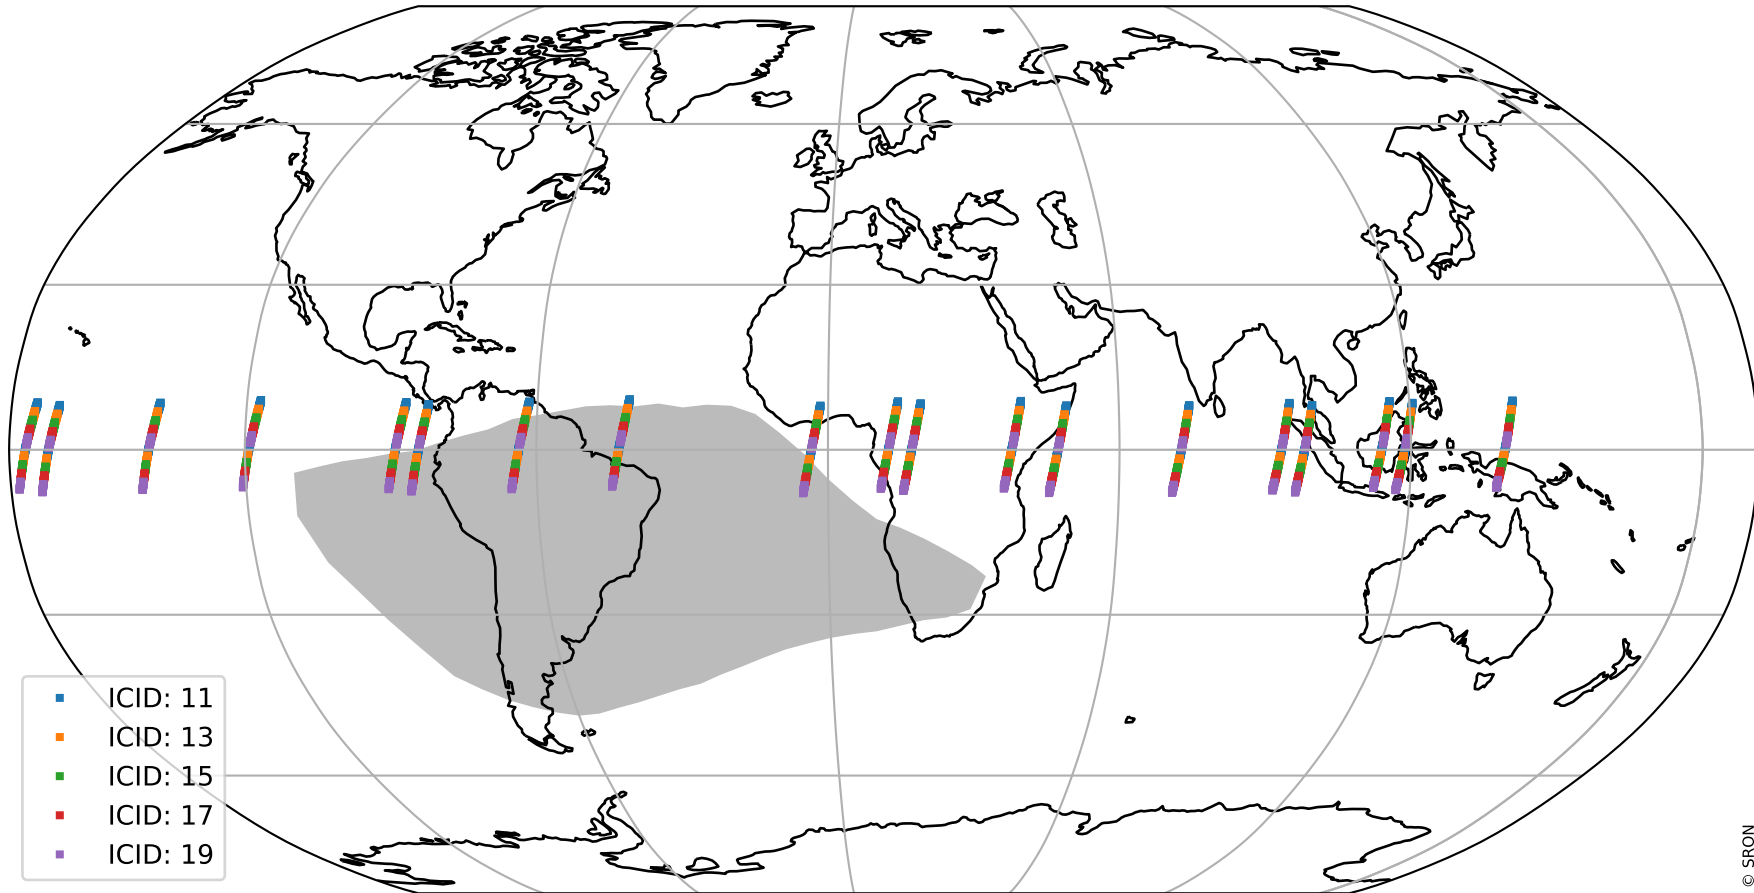

Tropomi SWIR offset (official)

orbits : 19 in [12847, 12892]
coverage : 2020-04-06 / 2020-04-09
median : 0.52591 V
spread : 0.035916 V
created : 2023-08-21T14:40:01

value detector map

Tropomi SWIR offset (official)

orbits : 19 in [12847, 12892]
coverage : 2020-04-06 / 2020-04-09
median : 30.224 μV
spread : 15.058 μV
created : 2023-08-21T14:40:01

Tropomi SWIR offset (official)

orbits : 19 in [12847, 12892]
coverage : 2020-04-06 / 2020-04-09
median : -0.11596 mV
spread : 0.36885 mV
created : 2023-08-21T14:40:02

value compared with SWIR offset CKD

Tropomi SWIR offset (official) ground-tracks of Sentinel-5P

orbits : 19 in [12847, 12892]
coverage : 2020-04-06 / 2020-04-09
created : 2023-08-21T14:40:02

- ICID: 11
- ICID: 13
- ICID: 15
- ICID: 17
- ICID: 19

Tropomi SWIR offset (official)

orbits : [2827, 12892]
coverage : 2018-04-30 / 2020-04-09
created : 2023-08-21T14:40:02

trend of detector median & temperatures