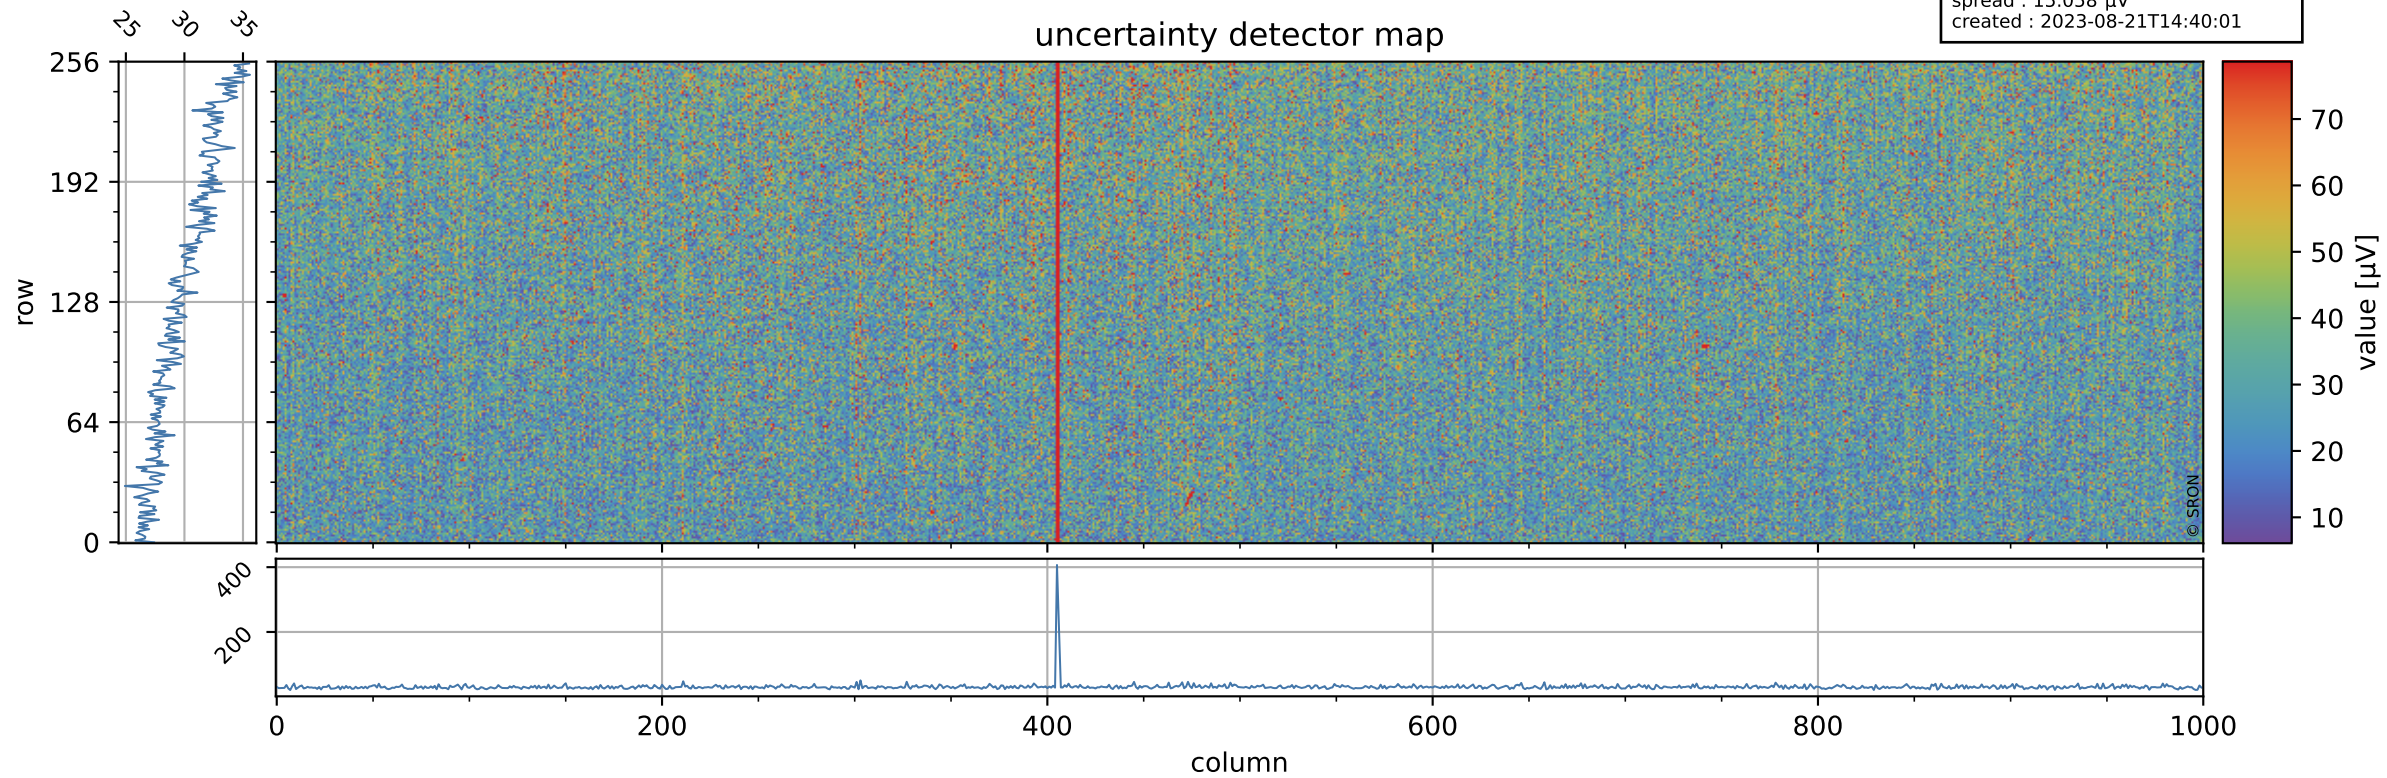

Tropomi SWIR offset (official)

orbits : 19 in [12847, 12892]
coverage : 2020-04-06 / 2020-04-09
median : 0.52591 V
spread : 0.035916 V
created : 2023-08-21T14:40:01

value detector map

Tropomi SWIR offset (official)

orbits : 19 in [12847, 12892]
coverage : 2020-04-06 / 2020-04-09
median : 30.224 μV
spread : 15.058 μV
created : 2023-08-21T14:40:01

Tropomi SWIR offset (official)

orbits : 19 in [12847, 12892]
coverage : 2020-04-06 / 2020-04-09
median : -0.11596 mV
spread : 0.36885 mV
created : 2023-08-21T14:40:02

value compared with SWIR offset CKD

Tropomi SWIR offset (official) ground-tracks of Sentinel-5P

orbits : 19 in [12847, 12892]
coverage : 2020-04-06 / 2020-04-09
created : 2023-08-21T14:40:02

- ICID: 11
- ICID: 13
- ICID: 15
- ICID: 17
- ICID: 19

Tropomi SWIR offset (official)

orbits : [2827, 12892]
coverage : 2018-04-30 / 2020-04-09
created : 2023-08-21T14:40:02

trend of detector median & temperatures