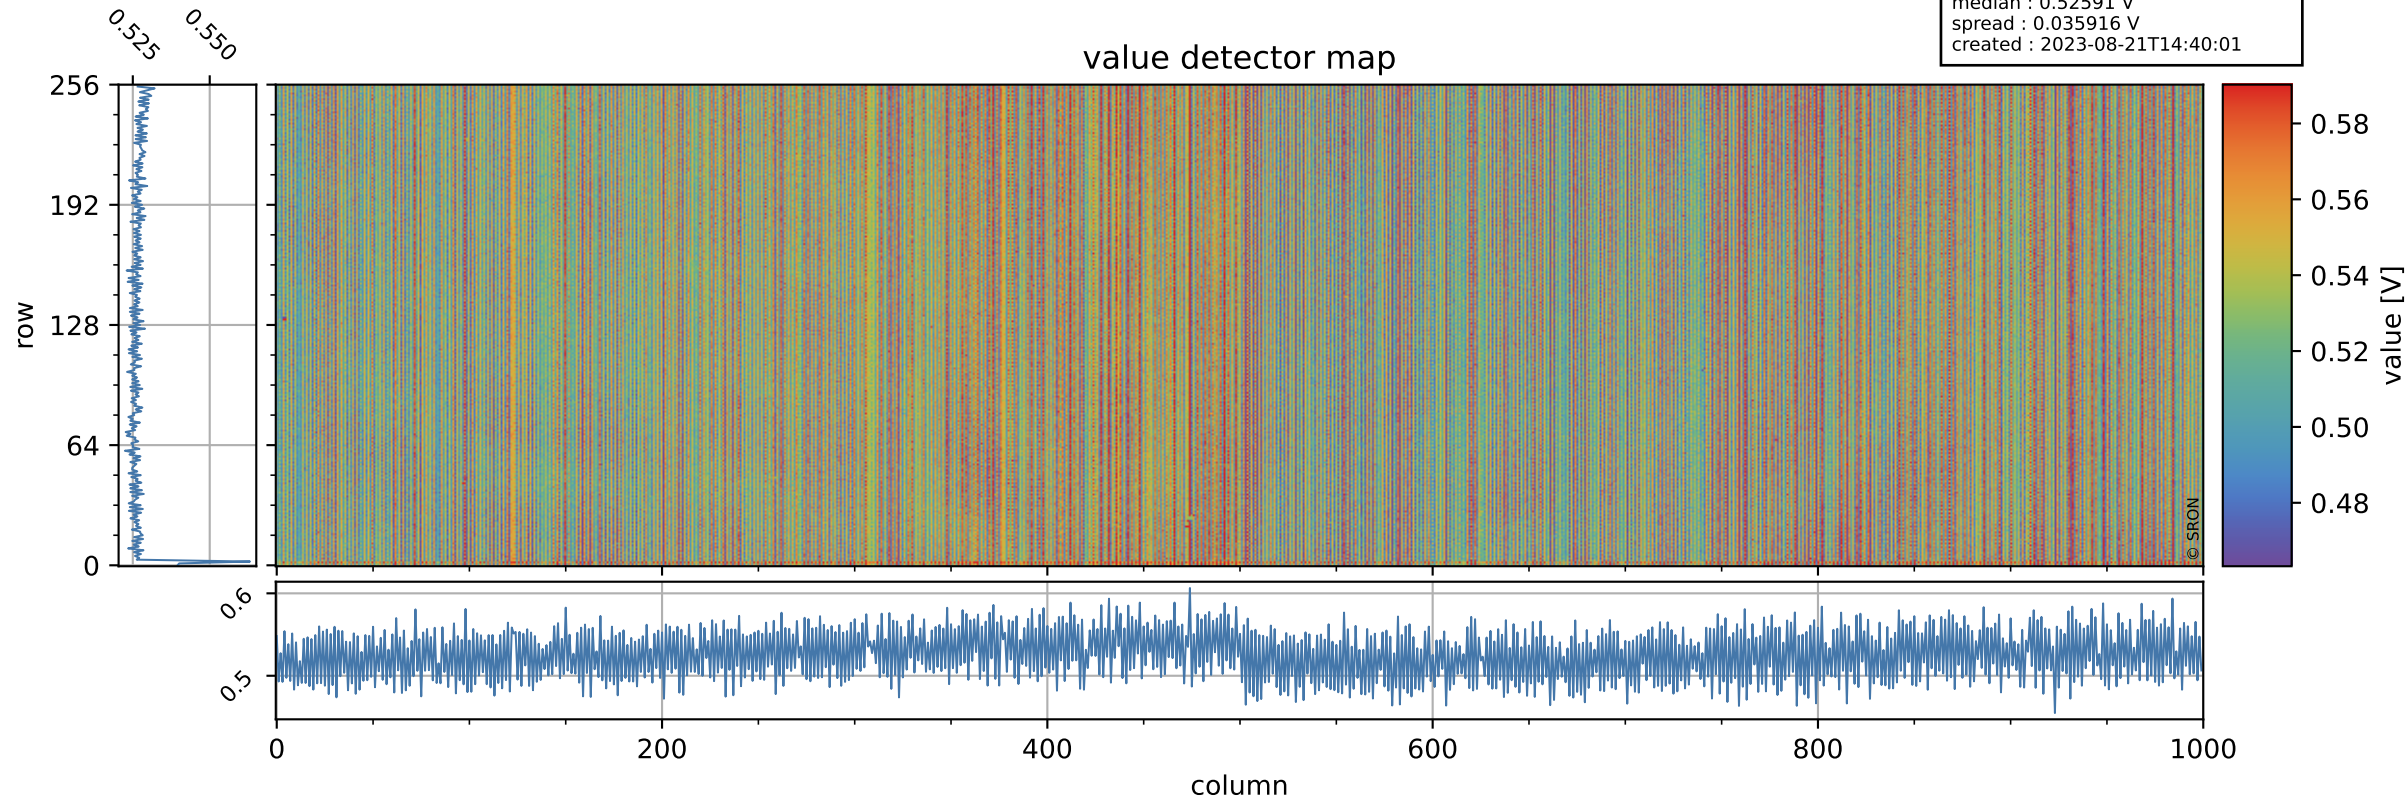

Tropomi SWIR offset (official)

orbits : 19 in [12847, 12892]
coverage : 2020-04-06 / 2020-04-09
median : 0.52591 V
spread : 0.035916 V
created : 2023-08-21T14:40:01

value detector map

Tropomi SWIR offset (official)

orbits : 19 in [12847, 12892]
coverage : 2020-04-06 / 2020-04-09
median : 30.224 μV
spread : 15.058 μV
created : 2023-08-21T14:40:01

Tropomi SWIR offset (official)

orbits : 19 in [12847, 12892]
coverage : 2020-04-06 / 2020-04-09
median : -0.11596 mV
spread : 0.36885 mV
created : 2023-08-21T14:40:02

value compared with SWIR offset CKD

Tropomi SWIR offset (official) ground-tracks of Sentinel-5P

orbits : 19 in [12847, 12892]
coverage : 2020-04-06 / 2020-04-09
created : 2023-08-21T14:40:02

- ICID: 11
- ICID: 13
- ICID: 15
- ICID: 17
- ICID: 19

Tropomi SWIR offset (official)

orbits : [2827, 12892]
coverage : 2018-04-30 / 2020-04-09
created : 2023-08-21T14:40:02

trend of detector median & temperatures