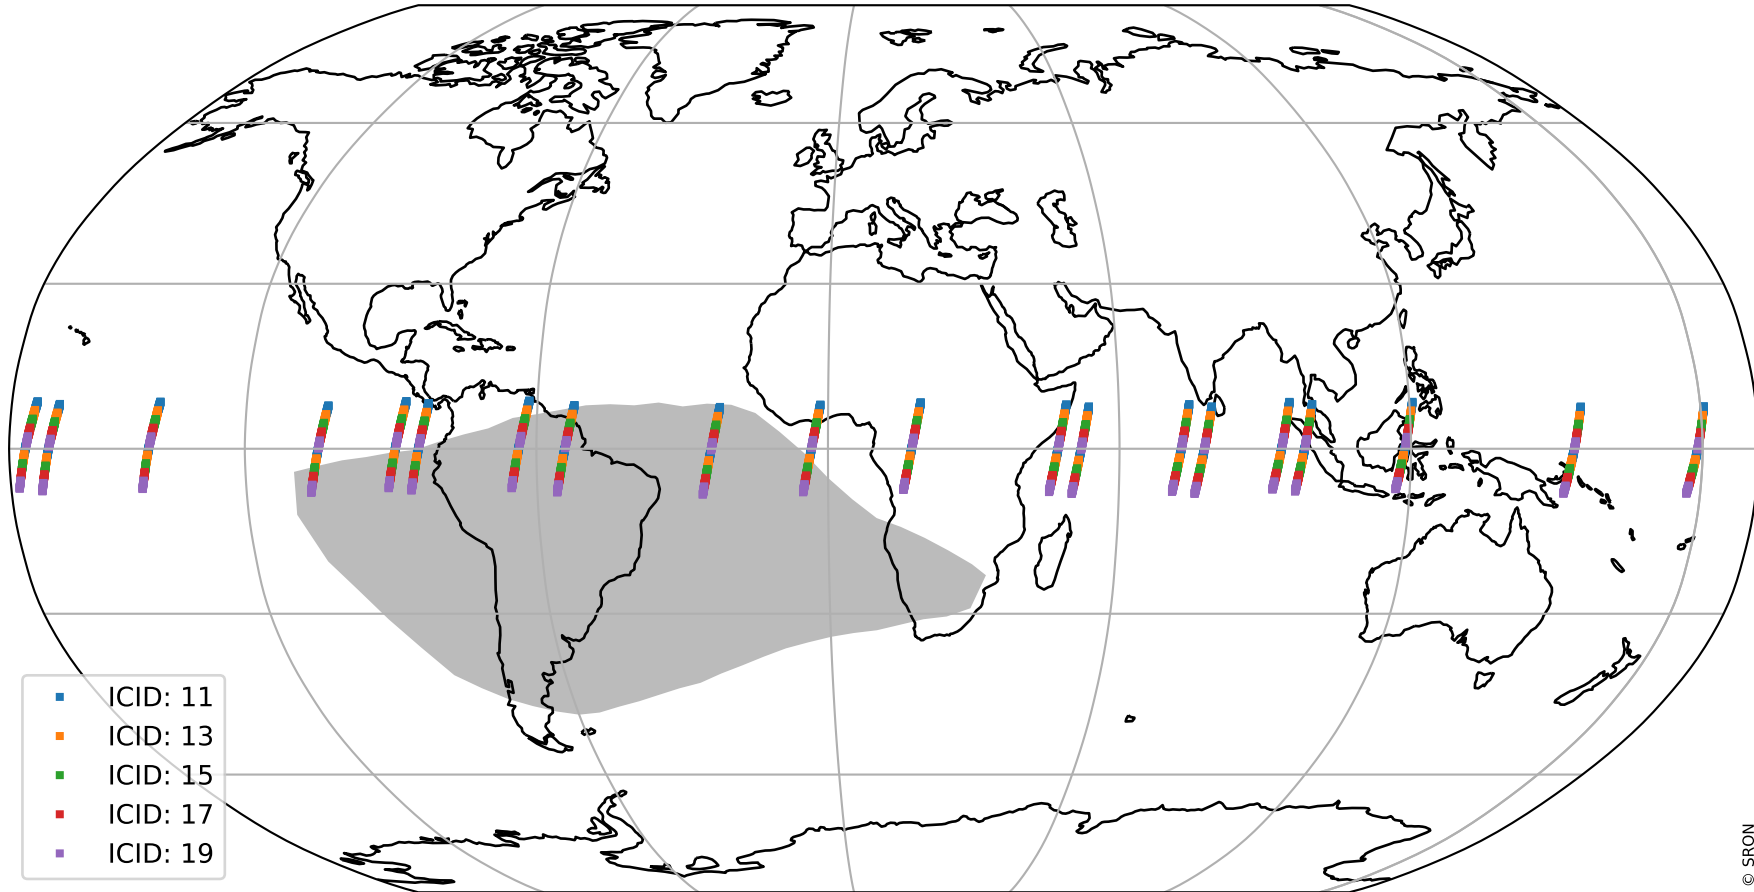

Tropomi SWIR offset (official)

orbits : 20 in [12862, 12907]
coverage : 2020-04-07 / 2020-04-10
median : 0.52591 V
spread : 0.035915 V
created : 2023-08-21T14:40:03

value detector map

Tropomi SWIR offset (official)

orbits : 20 in [12862, 12907]
coverage : 2020-04-07 / 2020-04-10
median : 30.117 μV
spread : 15.023 μV
created : 2023-08-21T14:40:04

Tropomi SWIR offset (official)

orbits : 20 in [12862, 12907]
coverage : 2020-04-07 / 2020-04-10
median : -0.1148 mV
spread : 0.36581 mV
created : 2023-08-21T14:40:04

value compared with SWIR offset CKD

Tropomi SWIR offset (official) ground-tracks of Sentinel-5P

orbits : 20 in [12862, 12907]
coverage : 2020-04-07 / 2020-04-10
created : 2023-08-21T14:40:04

Tropomi SWIR offset (official)

orbits : [2827, 12907]
coverage : 2018-04-30 / 2020-04-10
created : 2023-08-21T14:40:05

trend of detector median & temperatures