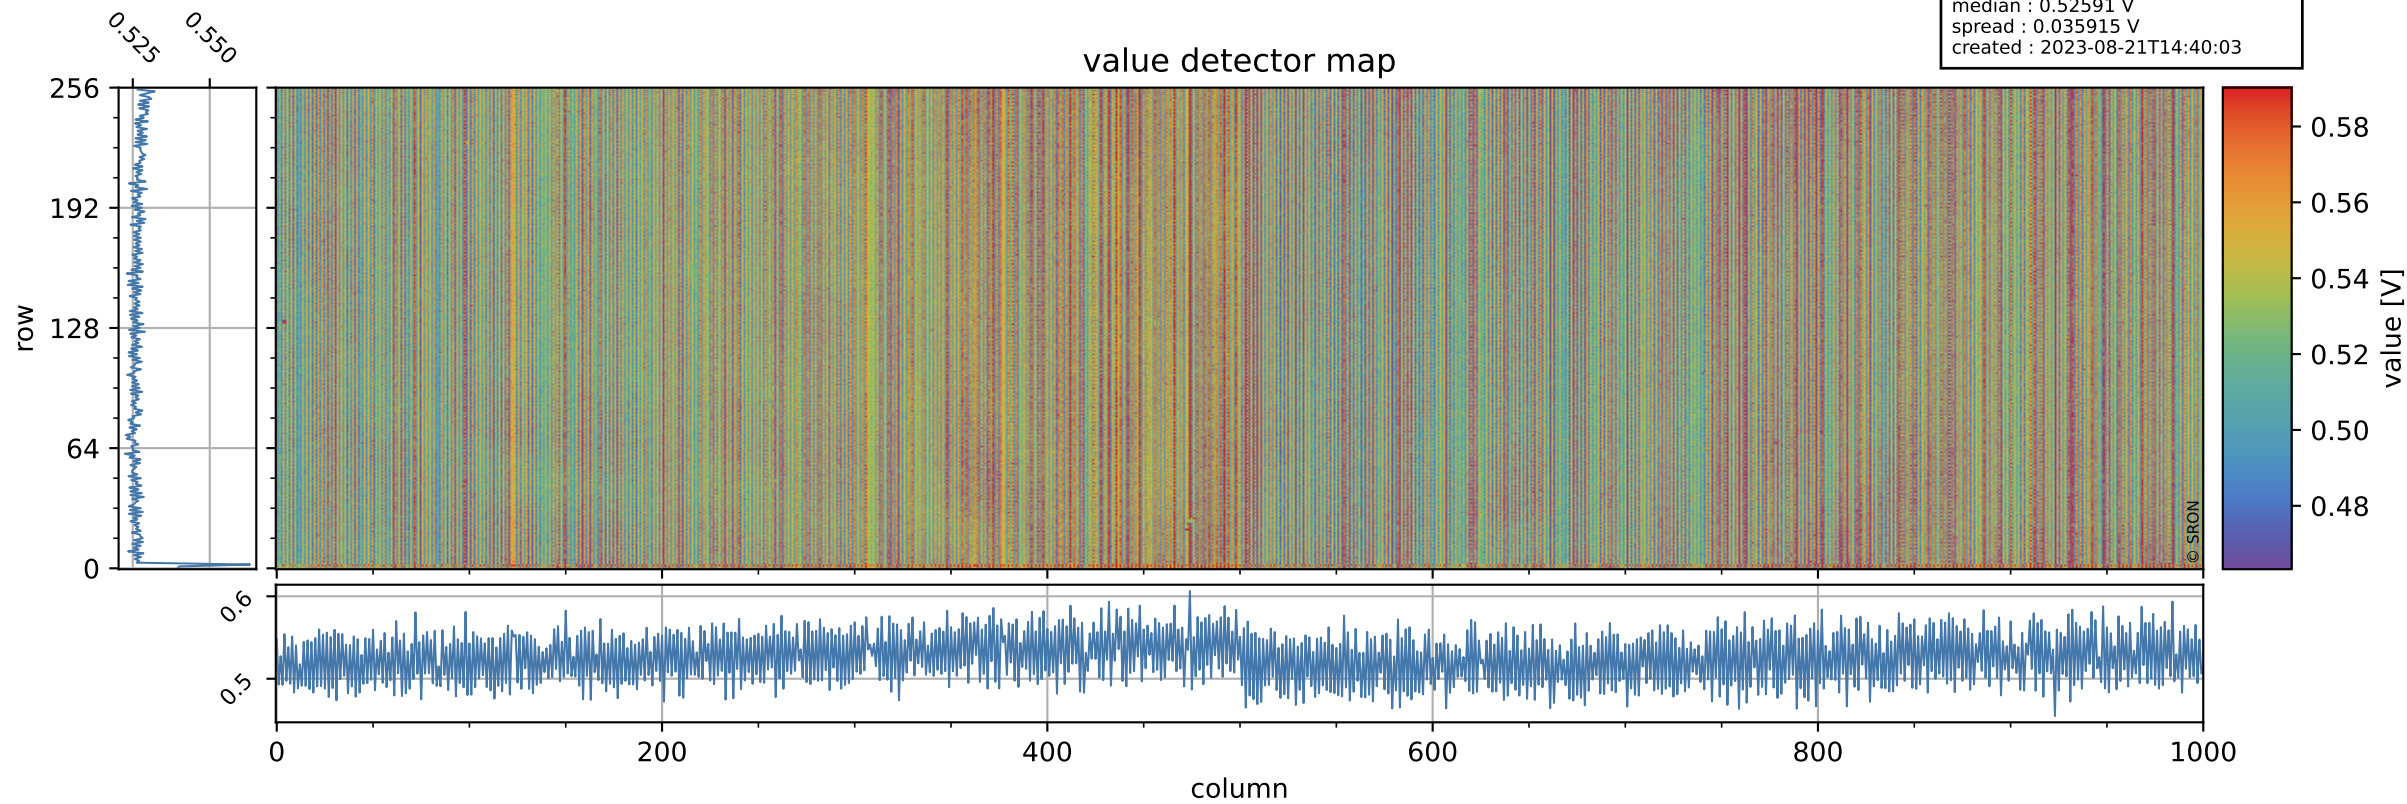

Tropomi SWIR offset (official)

orbits : 20 in [12862, 12907]
coverage : 2020-04-07 / 2020-04-10
median : 0.52591 V
spread : 0.035915 V
created : 2023-08-21T14:40:03

value detector map

Tropomi SWIR offset (official)

orbits : 20 in [12862, 12907]
coverage : 2020-04-07 / 2020-04-10
median : 30.117 μV
spread : 15.023 μV
created : 2023-08-21T14:40:04

Tropomi SWIR offset (official)

orbits : 20 in [12862, 12907]
coverage : 2020-04-07 / 2020-04-10
median : -0.1148 mV
spread : 0.36581 mV
created : 2023-08-21T14:40:04

value compared with SWIR offset CKD

Tropomi SWIR offset (official) ground-tracks of Sentinel-5P

orbits : 20 in [12862, 12907]
coverage : 2020-04-07 / 2020-04-10
created : 2023-08-21T14:40:04

Tropomi SWIR offset (official)

orbits : [2827, 12907]
coverage : 2018-04-30 / 2020-04-10
created : 2023-08-21T14:40:05

trend of detector median & temperatures