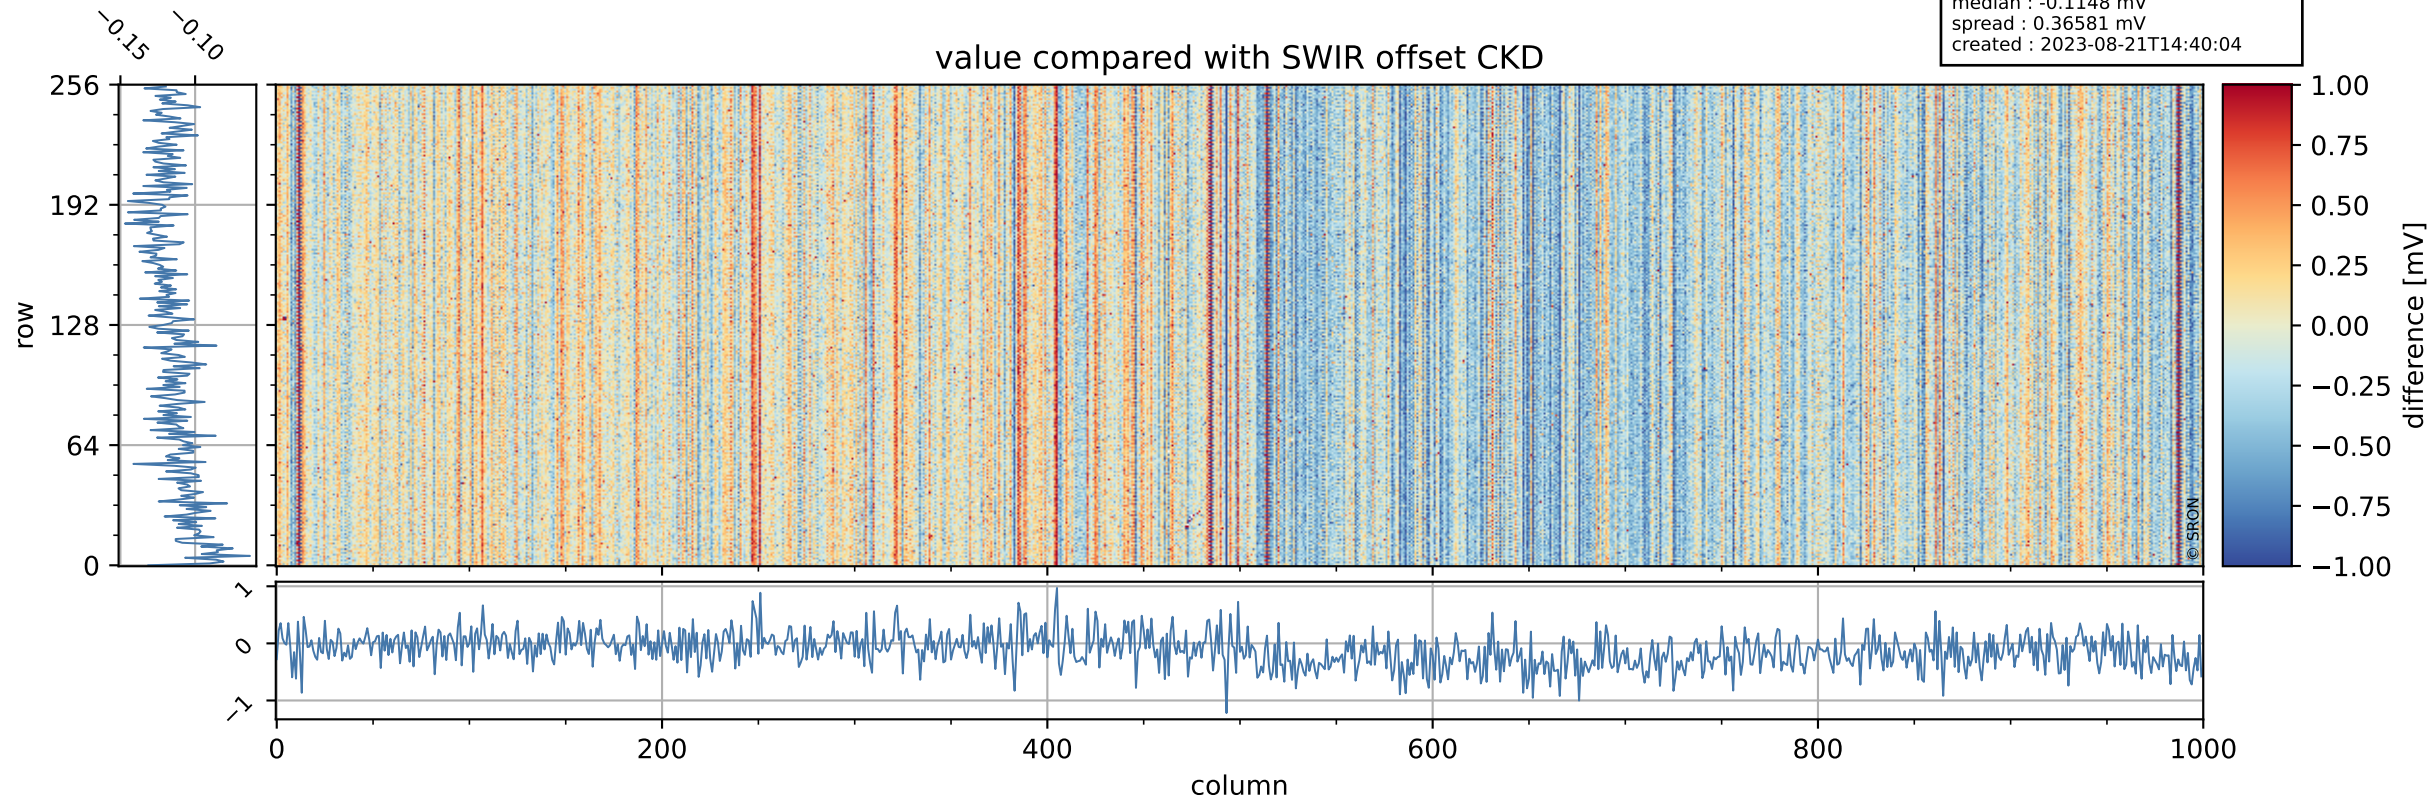

Tropomi SWIR offset (official)

orbits : 20 in [12862, 12907]
coverage : 2020-04-07 / 2020-04-10
median : 0.52591 V
spread : 0.035915 V
created : 2023-08-21T14:40:03

value detector map

Tropomi SWIR offset (official)

orbits : 20 in [12862, 12907]
coverage : 2020-04-07 / 2020-04-10
median : 30.117 μV
spread : 15.023 μV
created : 2023-08-21T14:40:04

Tropomi SWIR offset (official)

orbits : 20 in [12862, 12907]
coverage : 2020-04-07 / 2020-04-10
median : -0.1148 mV
spread : 0.36581 mV
created : 2023-08-21T14:40:04

value compared with SWIR offset CKD

Tropomi SWIR offset (official) ground-tracks of Sentinel-5P

orbits : 20 in [12862, 12907]
coverage : 2020-04-07 / 2020-04-10
created : 2023-08-21T14:40:04

Tropomi SWIR offset (official)

orbits : [2827, 12907]
coverage : 2018-04-30 / 2020-04-10
created : 2023-08-21T14:40:05

trend of detector median & temperatures