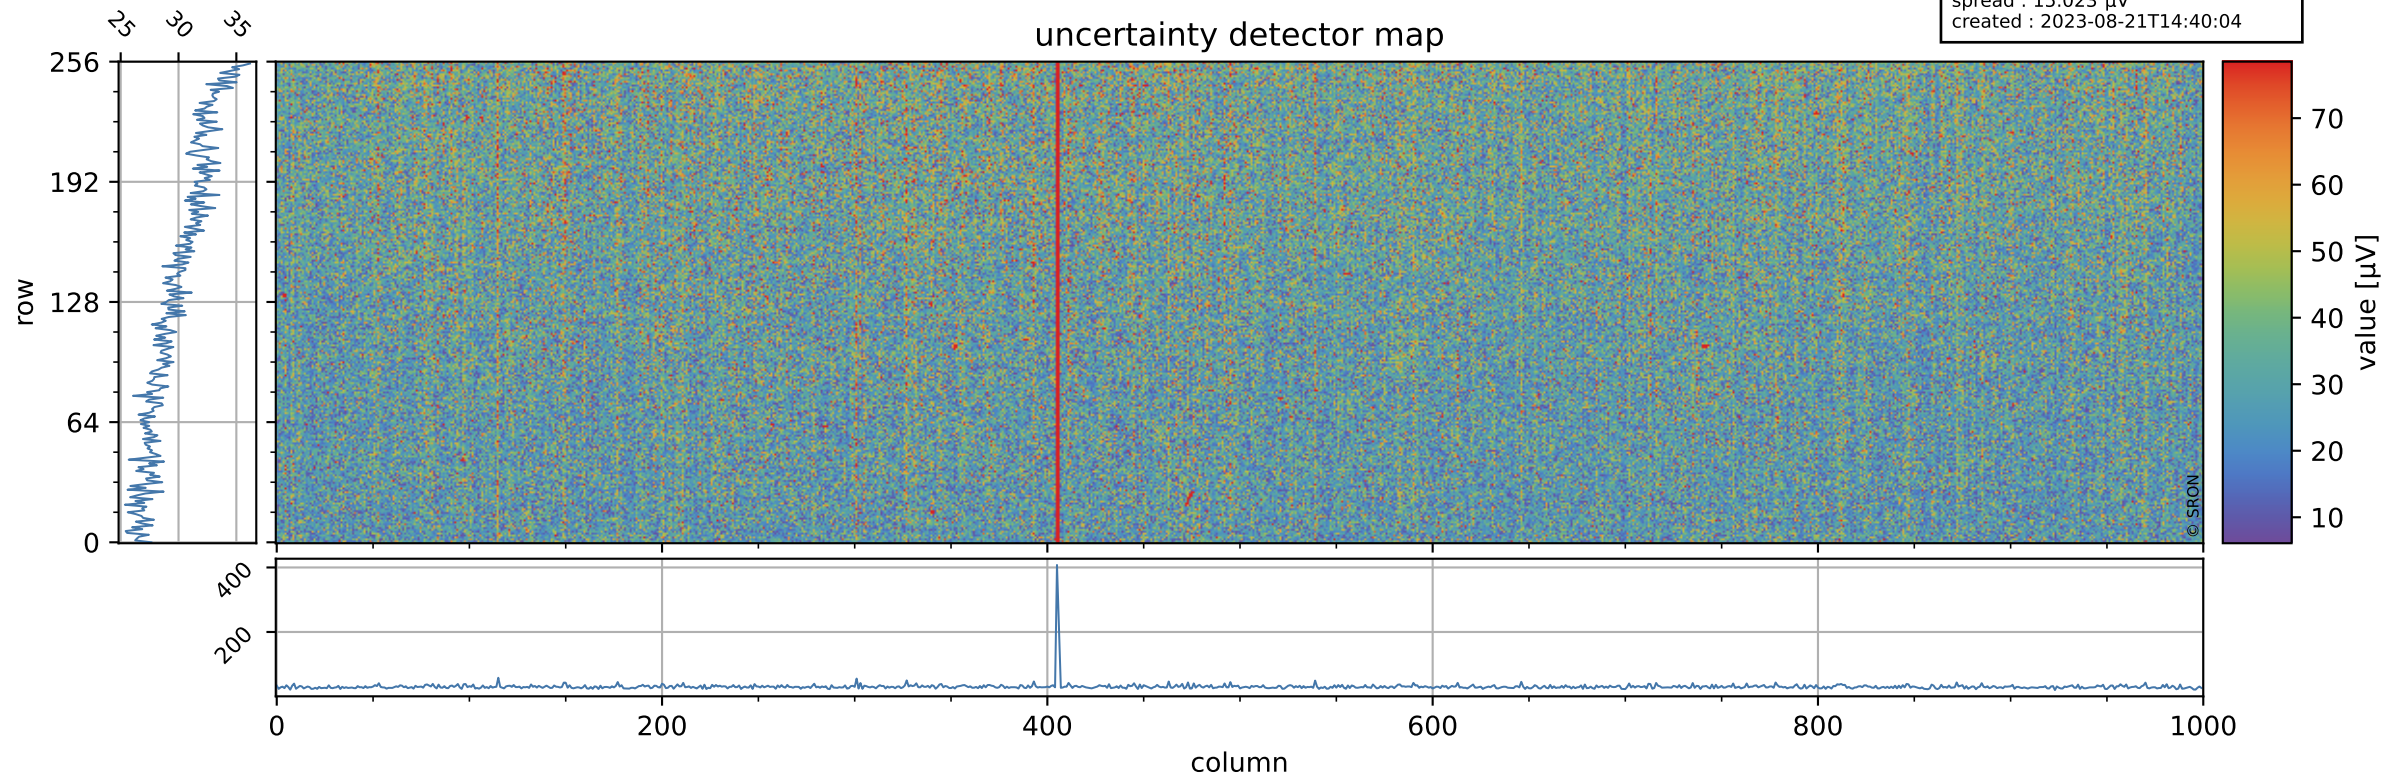

Tropomi SWIR offset (official)

orbits : 20 in [12862, 12907]
coverage : 2020-04-07 / 2020-04-10
median : 0.52591 V
spread : 0.035915 V
created : 2023-08-21T14:40:03

value detector map

Tropomi SWIR offset (official)

orbits : 20 in [12862, 12907]
coverage : 2020-04-07 / 2020-04-10
median : 30.117 μV
spread : 15.023 μV
created : 2023-08-21T14:40:04

Tropomi SWIR offset (official)

orbits : 20 in [12862, 12907]
coverage : 2020-04-07 / 2020-04-10
median : -0.1148 mV
spread : 0.36581 mV
created : 2023-08-21T14:40:04

value compared with SWIR offset CKD

Tropomi SWIR offset (official) ground-tracks of Sentinel-5P

orbits : 20 in [12862, 12907]
coverage : 2020-04-07 / 2020-04-10
created : 2023-08-21T14:40:04

Tropomi SWIR offset (official)

orbits : [2827, 12907]
coverage : 2018-04-30 / 2020-04-10
created : 2023-08-21T14:40:05

trend of detector median & temperatures