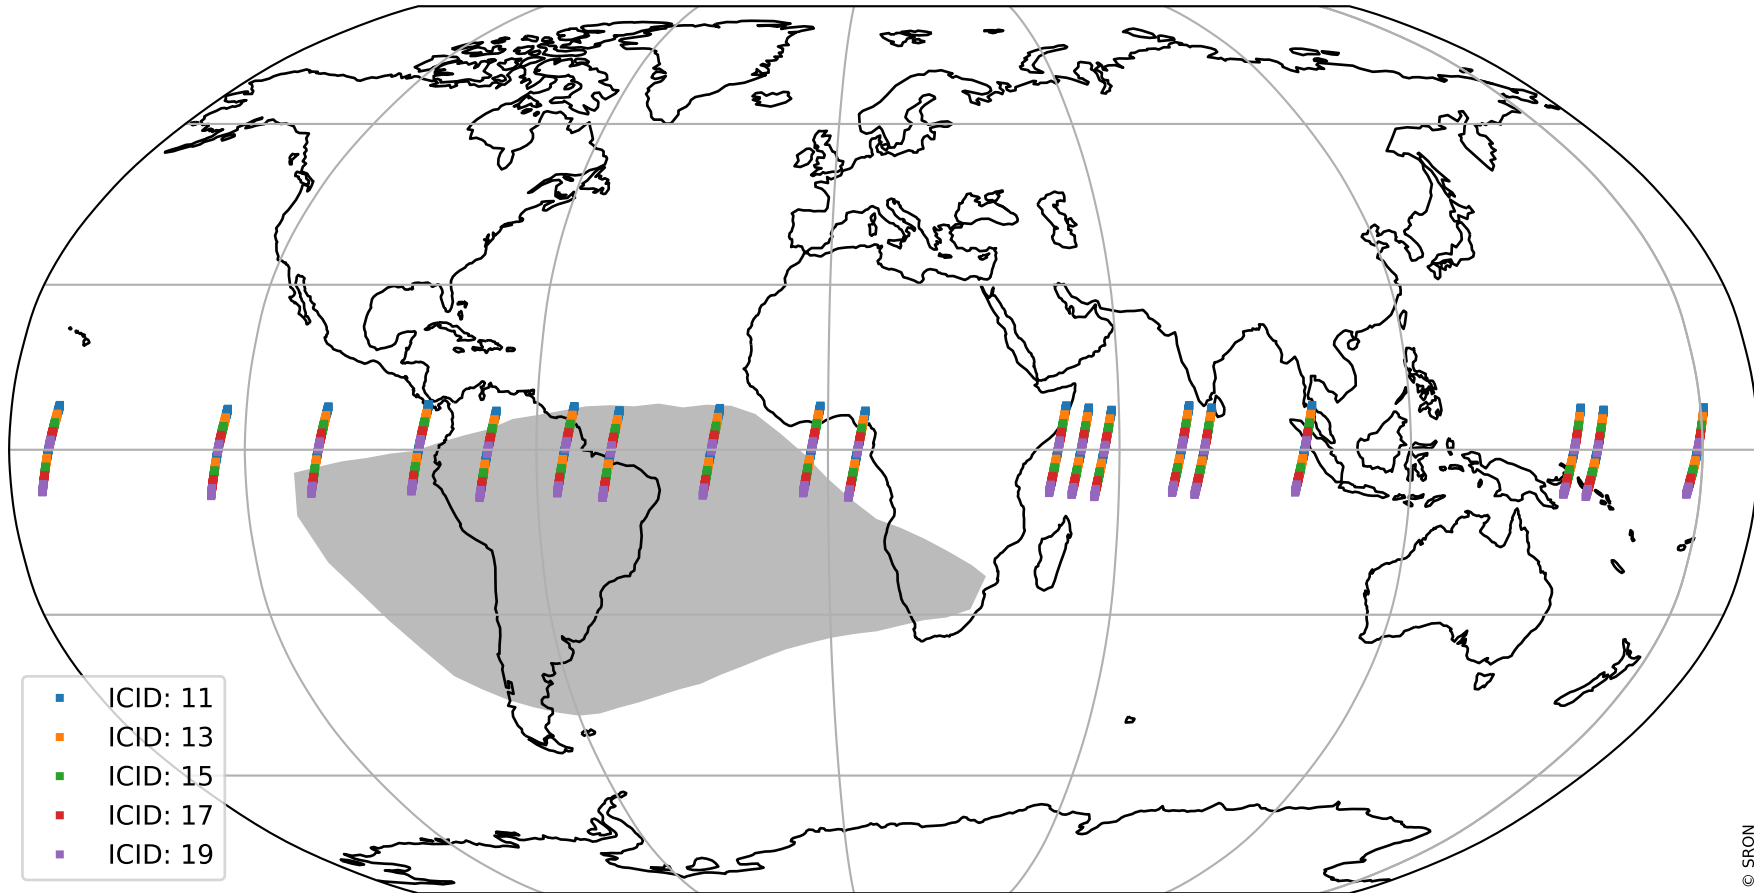

# Tropomi SWIR offset (official)

orbits : 19 in [12877, 12922]  
coverage : 2020-04-08 / 2020-04-11  
median : 30.109  $\mu\text{V}$   
spread : 14.998  $\mu\text{V}$   
created : 2023-08-21T14:40:06

# Tropomi SWIR offset (official)

value compared with SWIR offset CKD

orbits : 19 in [12877, 12922]  
coverage : 2020-04-08 / 2020-04-11  
median : -0.11099 mV  
spread : 0.36395 mV  
created : 2023-08-21T14:40:06

# Tropomi SWIR offset (official) ground-tracks of Sentinel-5P

orbits : 19 in [12877, 12922]  
coverage : 2020-04-08 / 2020-04-11  
created : 2023-08-21T14:40:07

# Tropomi SWIR offset (official)

orbits : [2827, 12922]  
coverage : 2018-04-30 / 2020-04-11  
created : 2023-08-21T14:40:07