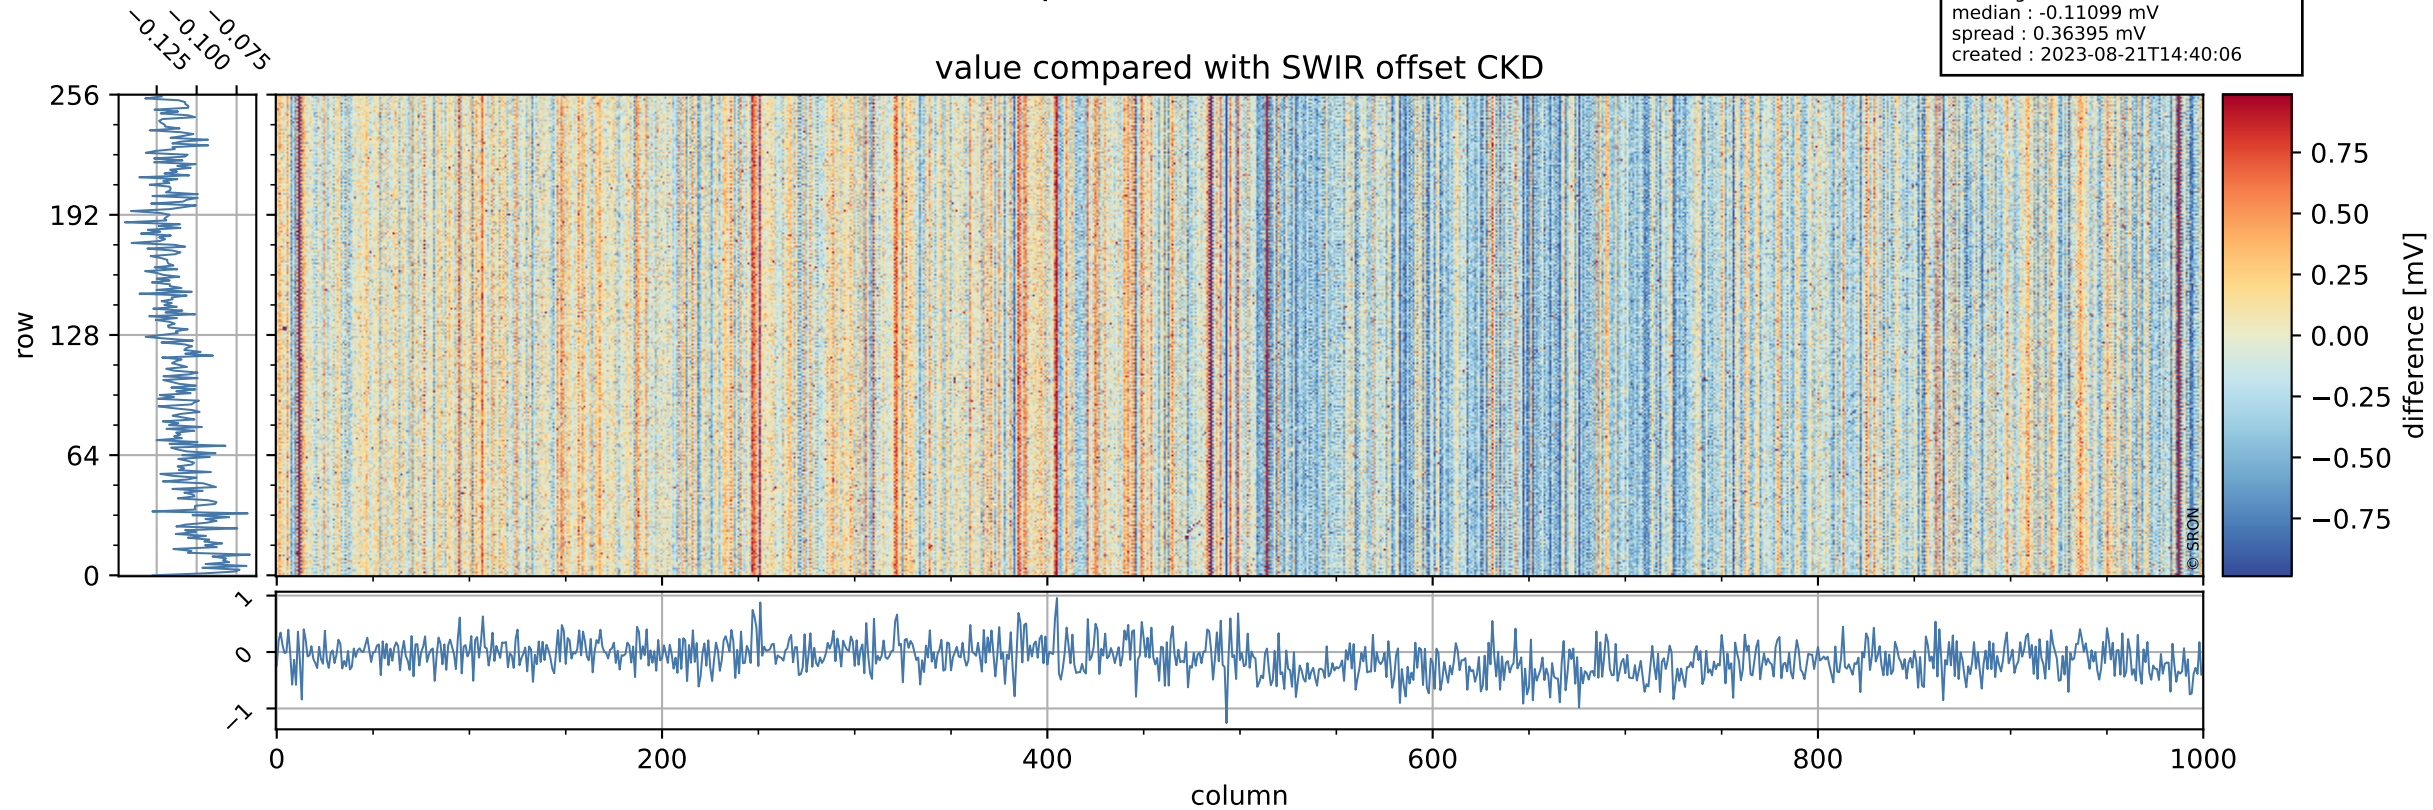

## value detector map

# Tropomi SWIR offset (official)

orbits : 19 in [12877, 12922]  
coverage : 2020-04-08 / 2020-04-11  
median : 30.109  $\mu\text{V}$   
spread : 14.998  $\mu\text{V}$   
created : 2023-08-21T14:40:06

# Tropomi SWIR offset (official) ground-tracks of Sentinel-5P

orbits : 19 in [12877, 12922]  
coverage : 2020-04-08 / 2020-04-11  
created : 2023-08-21T14:40:07

# Tropomi SWIR offset (official)

orbits : [2827, 12922]  
coverage : 2018-04-30 / 2020-04-11  
created : 2023-08-21T14:40:07