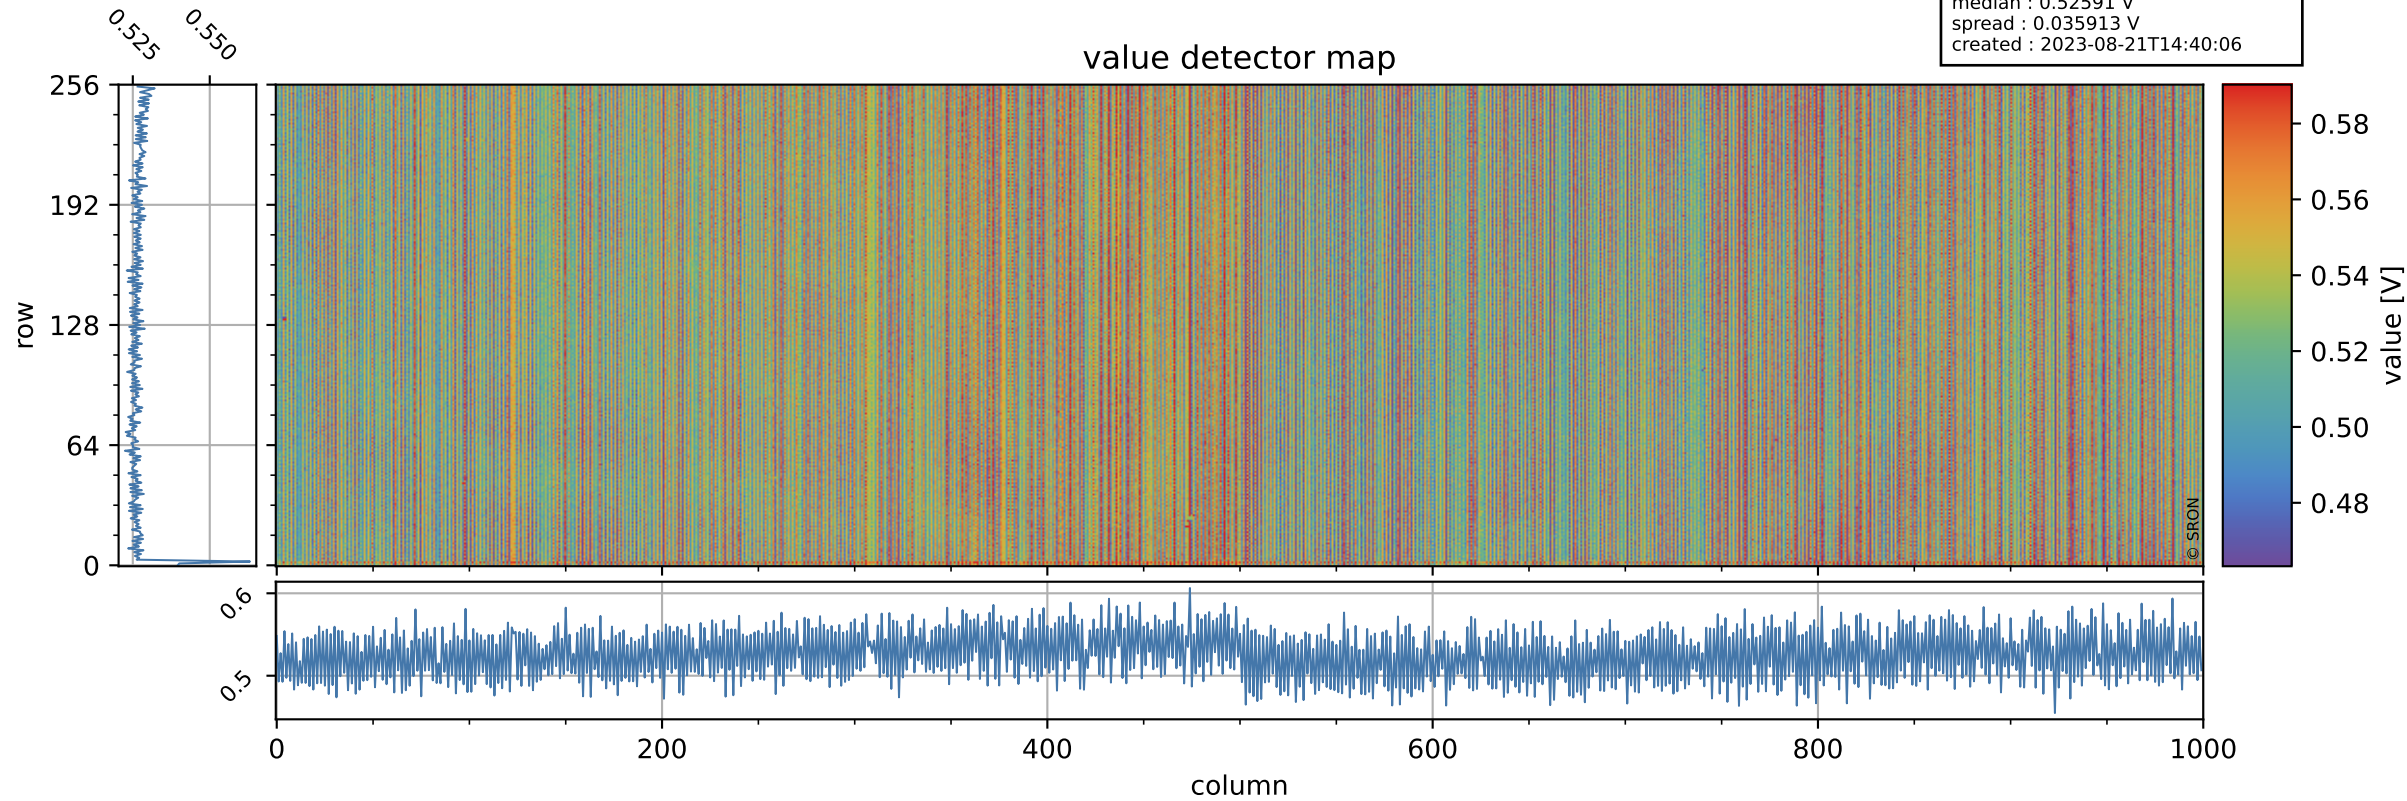

# Tropomi SWIR offset (official)

orbits : 19 in [12877, 12922]  
coverage : 2020-04-08 / 2020-04-11  
median : 0.52591 V  
spread : 0.035913 V  
created : 2023-08-21T14:40:06

## value detector map

# Tropomi SWIR offset (official)

orbits : 19 in [12877, 12922]  
coverage : 2020-04-08 / 2020-04-11  
median : 30.109  $\mu\text{V}$   
spread : 14.998  $\mu\text{V}$   
created : 2023-08-21T14:40:06

# Tropomi SWIR offset (official) ground-tracks of Sentinel-5P

orbits : 19 in [12877, 12922]  
coverage : 2020-04-08 / 2020-04-11  
created : 2023-08-21T14:40:07