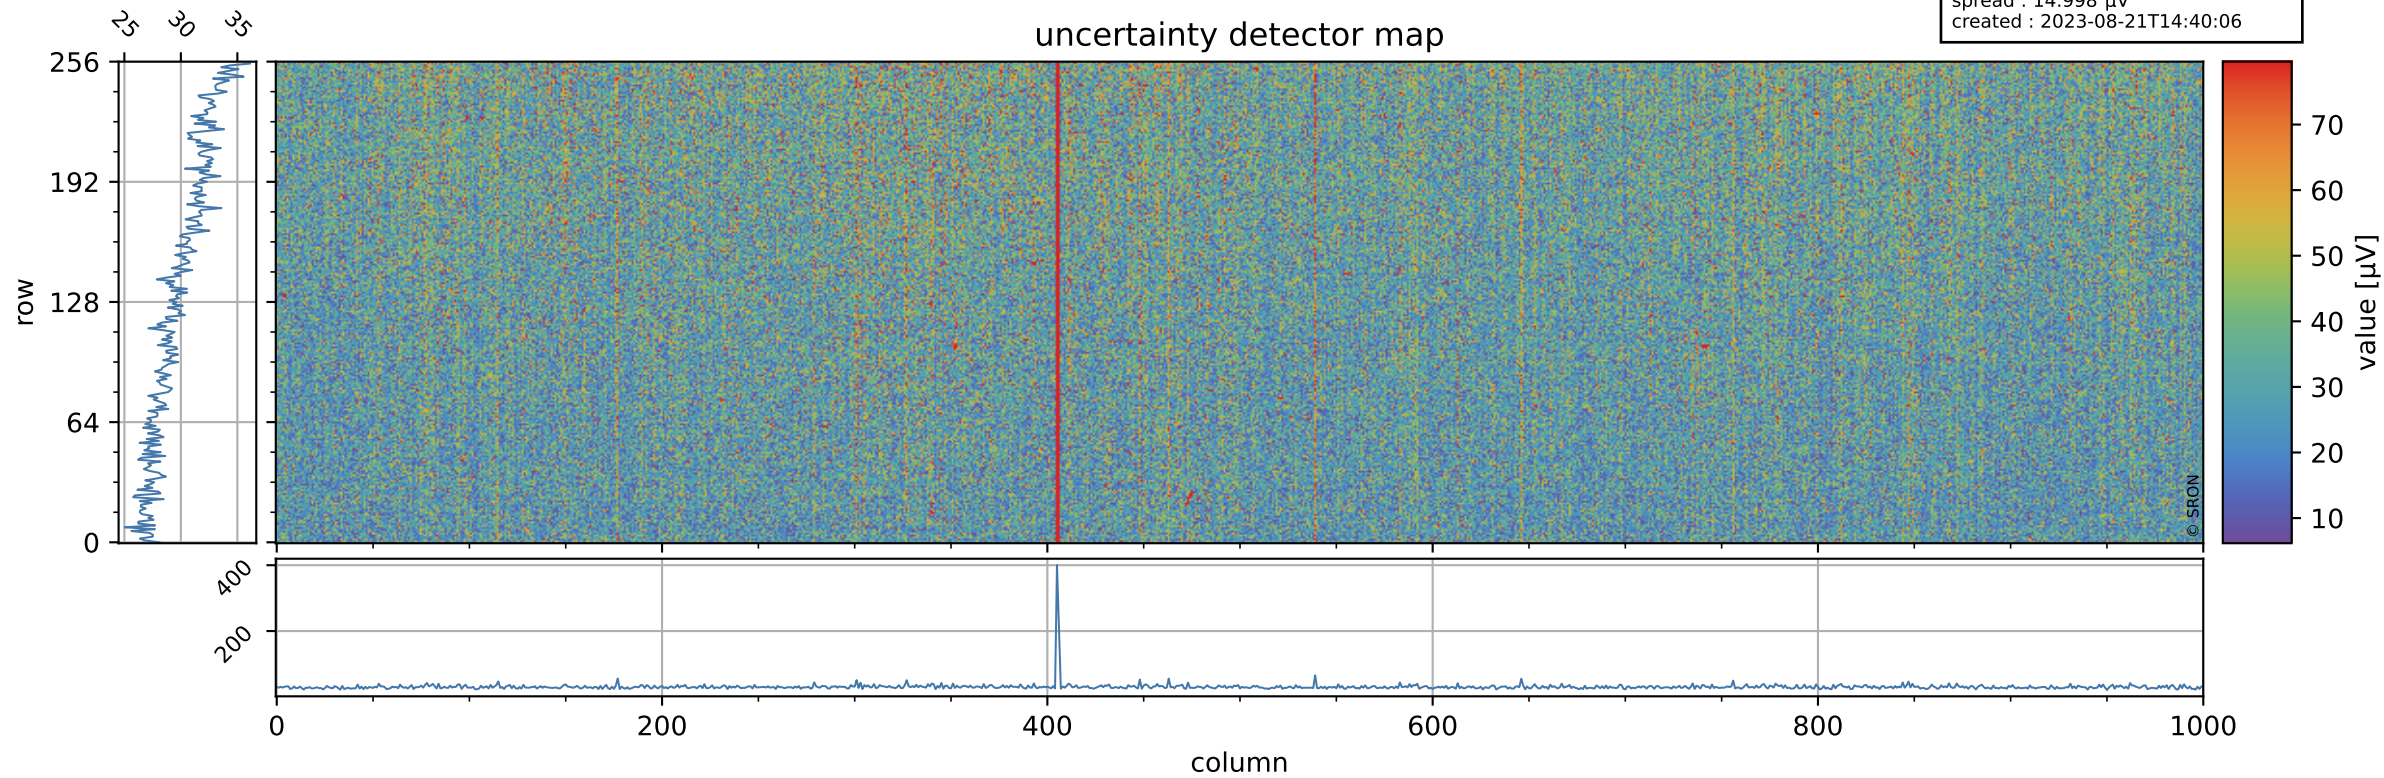

# Tropomi SWIR offset (official)

orbits : 19 in [12877, 12922]  
coverage : 2020-04-08 / 2020-04-11  
median : 0.52591 V  
spread : 0.035913 V  
created : 2023-08-21T14:40:06

## value detector map

# Tropomi SWIR offset (official)

orbits : 19 in [12877, 12922]  
coverage : 2020-04-08 / 2020-04-11  
median : 30.109  $\mu\text{V}$   
spread : 14.998  $\mu\text{V}$   
created : 2023-08-21T14:40:06

# Tropomi SWIR offset (official) ground-tracks of Sentinel-5P

orbits : 19 in [12877, 12922]  
coverage : 2020-04-08 / 2020-04-11  
created : 2023-08-21T14:40:07