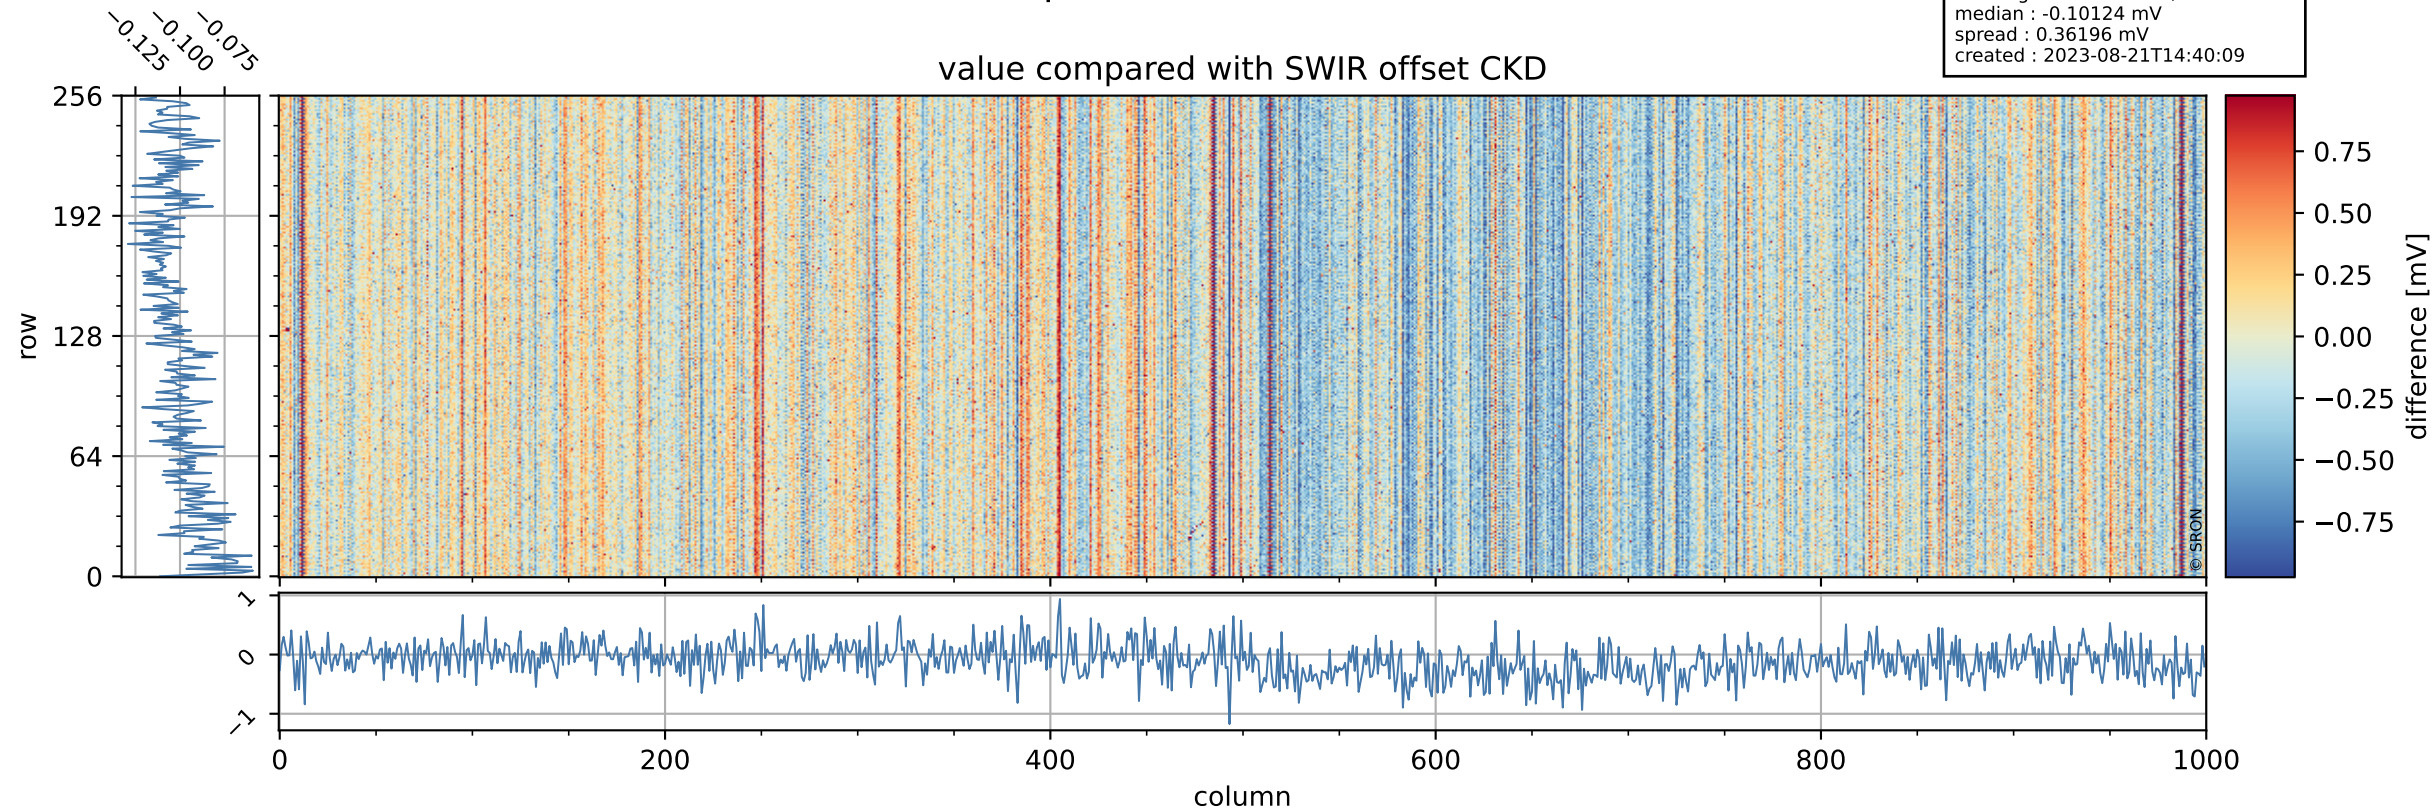

## value detector map

# Tropomi SWIR offset (official)

orbits : 19 in [12892, 12937]  
coverage : 2020-04-09 / 2020-04-12  
median : 29.961  $\mu\text{V}$   
spread : 14.874  $\mu\text{V}$   
created : 2023-08-21T14:40:08

# Tropomi SWIR offset (official)

orbits : 19 in [12892, 12937]  
coverage : 2020-04-09 / 2020-04-12  
median : -0.10124 mV  
spread : 0.36196 mV  
created : 2023-08-21T14:40:09

value compared with SWIR offset CKD

# Tropomi SWIR offset (official) ground-tracks of Sentinel-5P

orbits : 19 in [12892, 12937]  
coverage : 2020-04-09 / 2020-04-12  
created : 2023-08-21T14:40:09