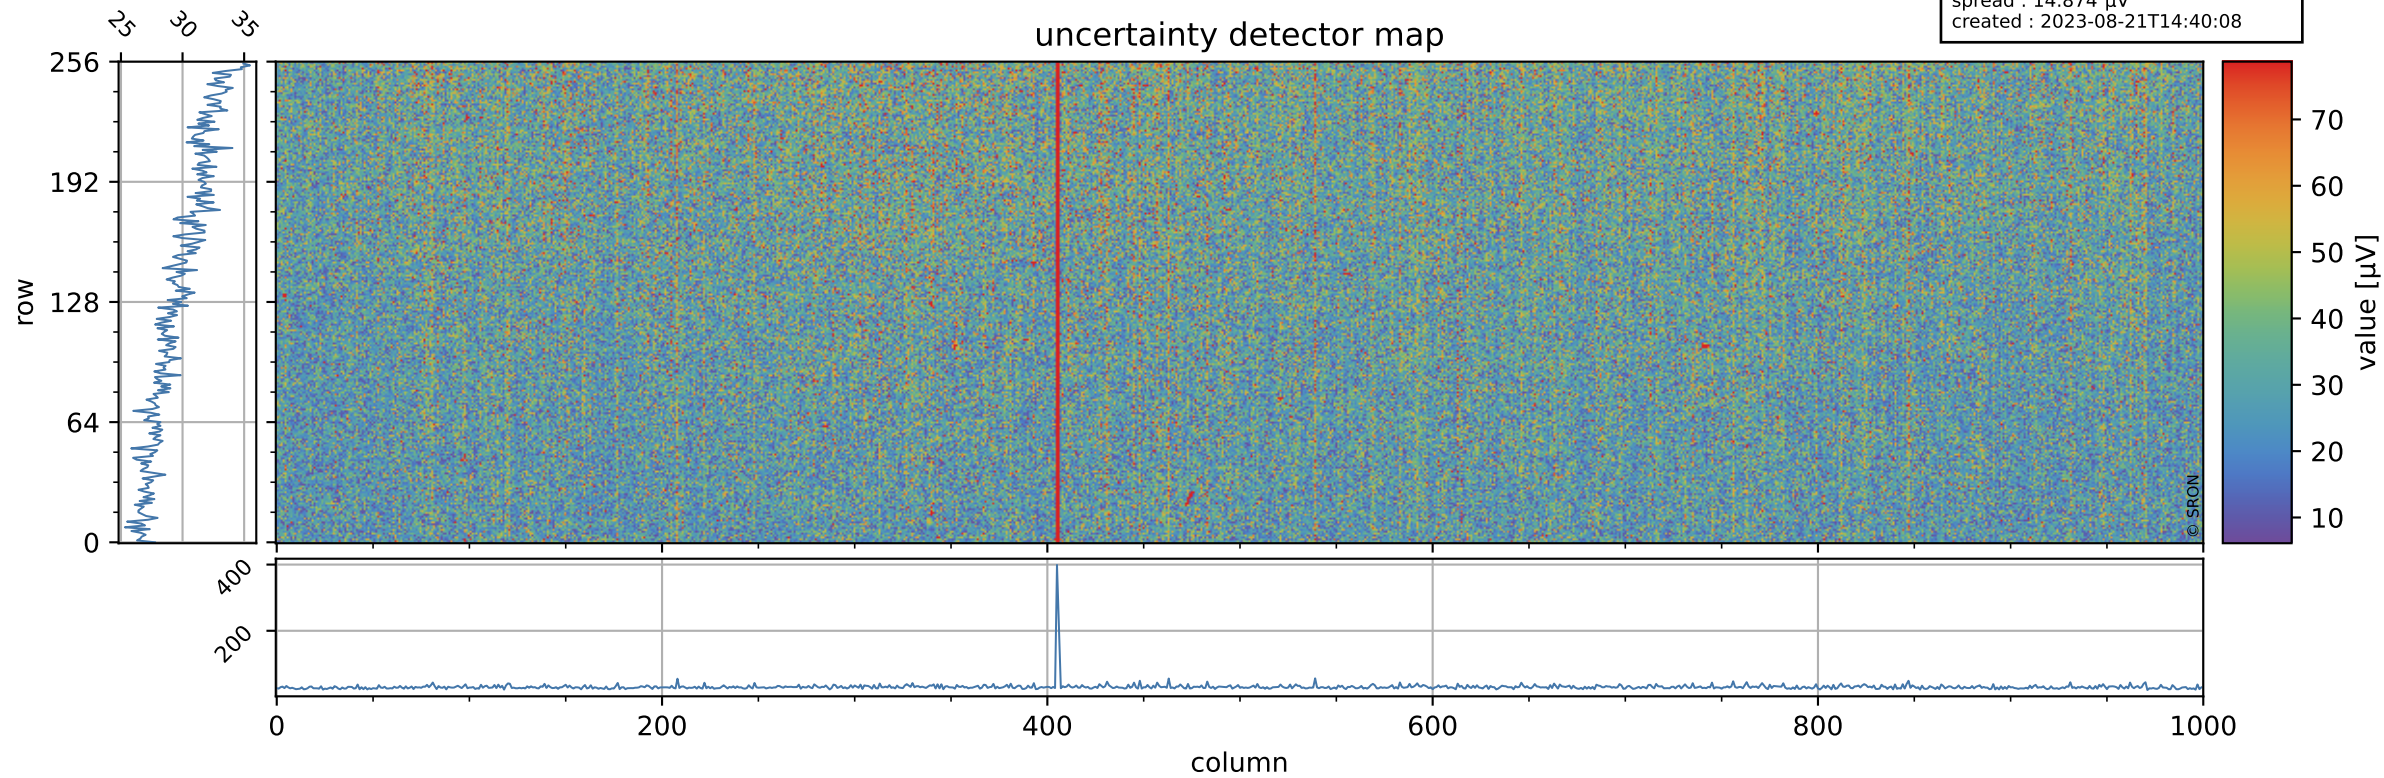

# Tropomi SWIR offset (official)

orbits : 19 in [12892, 12937]  
coverage : 2020-04-09 / 2020-04-12  
median : 0.52592 V  
spread : 0.035912 V  
created : 2023-08-21T14:40:08

## value detector map

# Tropomi SWIR offset (official)

orbits : 19 in [12892, 12937]  
coverage : 2020-04-09 / 2020-04-12  
median : 29.961  $\mu\text{V}$   
spread : 14.874  $\mu\text{V}$   
created : 2023-08-21T14:40:08

# Tropomi SWIR offset (official) ground-tracks of Sentinel-5P

orbits : 19 in [12892, 12937]  
coverage : 2020-04-09 / 2020-04-12  
created : 2023-08-21T14:40:09