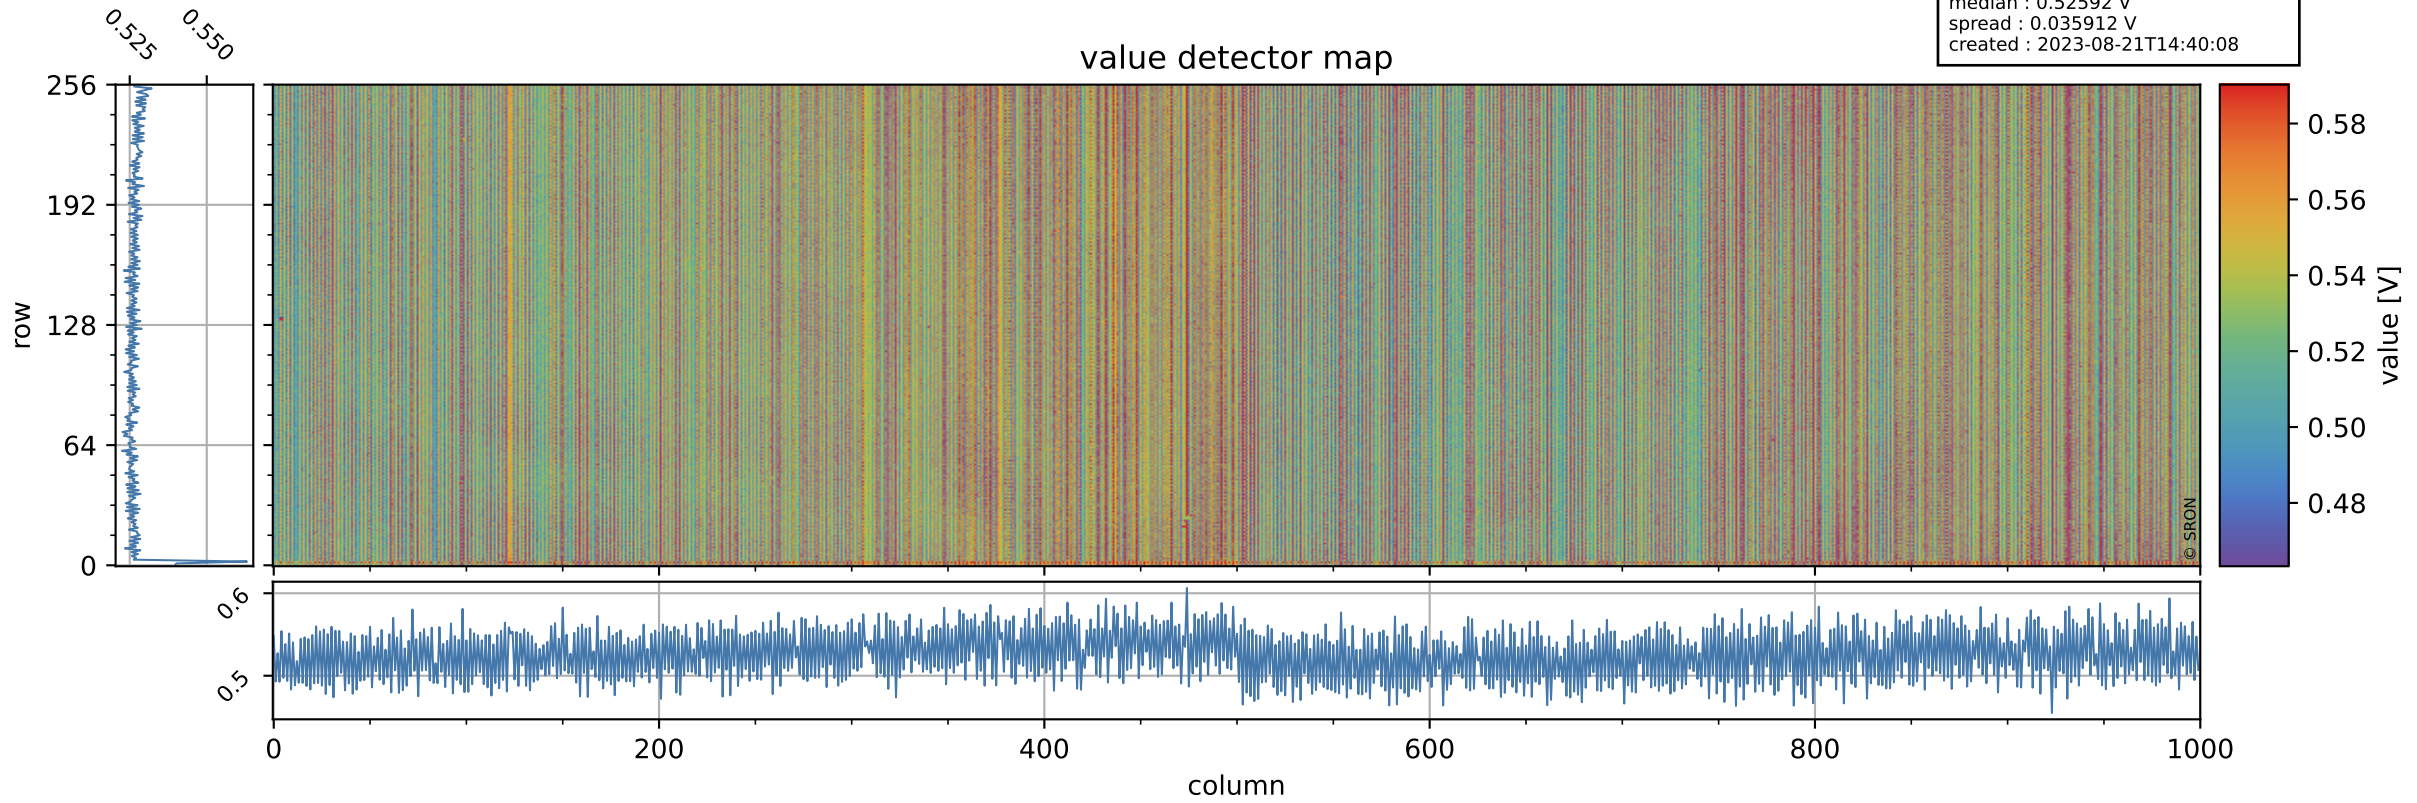

# Tropomi SWIR offset (official)

orbits : 19 in [12892, 12937]  
coverage : 2020-04-09 / 2020-04-12  
median : 0.52592 V  
spread : 0.035912 V  
created : 2023-08-21T14:40:08

## value detector map

# Tropomi SWIR offset (official)

orbits : 19 in [12892, 12937]  
coverage : 2020-04-09 / 2020-04-12  
median : 29.961  $\mu\text{V}$   
spread : 14.874  $\mu\text{V}$   
created : 2023-08-21T14:40:08

# Tropomi SWIR offset (official) ground-tracks of Sentinel-5P

orbits : 19 in [12892, 12937]  
coverage : 2020-04-09 / 2020-04-12  
created : 2023-08-21T14:40:09