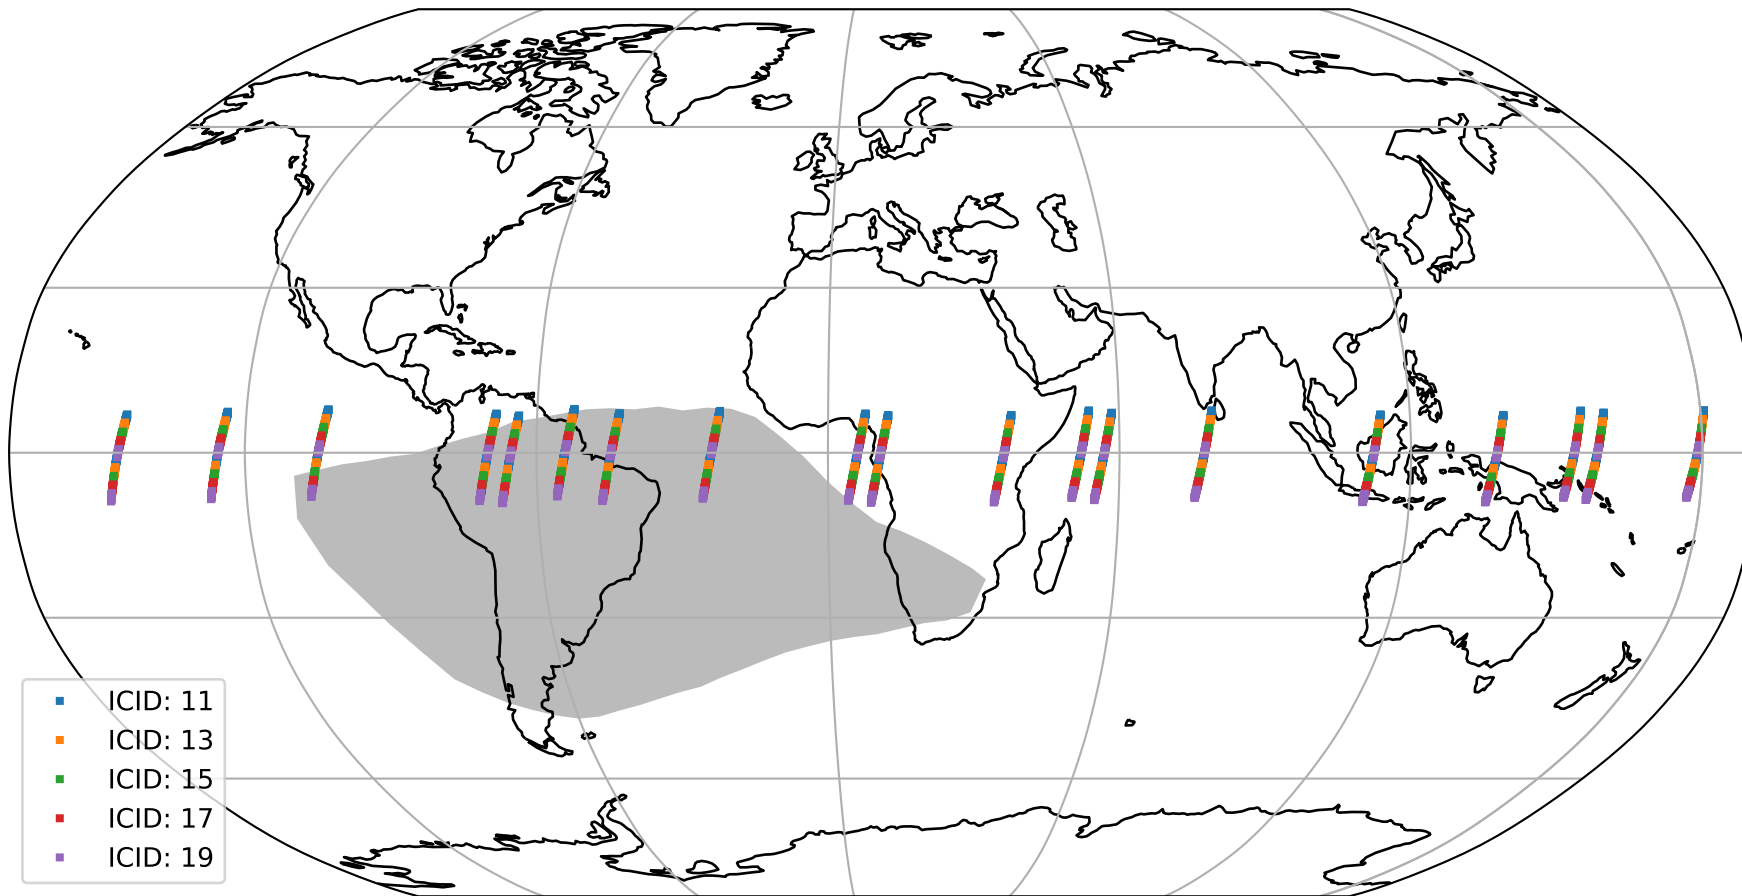

# Tropomi SWIR offset (official)

orbits : 19 in [12892, 12937]  
coverage : 2020-04-09 / 2020-04-12  
median : 29.961  $\mu\text{V}$   
spread : 14.874  $\mu\text{V}$   
created : 2023-08-21T14:40:08

# Tropomi SWIR offset (official)

orbits : 19 in [12892, 12937]  
coverage : 2020-04-09 / 2020-04-12  
median : -0.10124 mV  
spread : 0.36196 mV  
created : 2023-08-21T14:40:09

value compared with SWIR offset CKD

# Tropomi SWIR offset (official) ground-tracks of Sentinel-5P

orbits : 19 in [12892, 12937]  
coverage : 2020-04-09 / 2020-04-12  
created : 2023-08-21T14:40:09

# Tropomi SWIR offset (official)

orbits : [2827, 12937]  
coverage : 2018-04-30 / 2020-04-12  
created : 2023-08-21T14:40:09