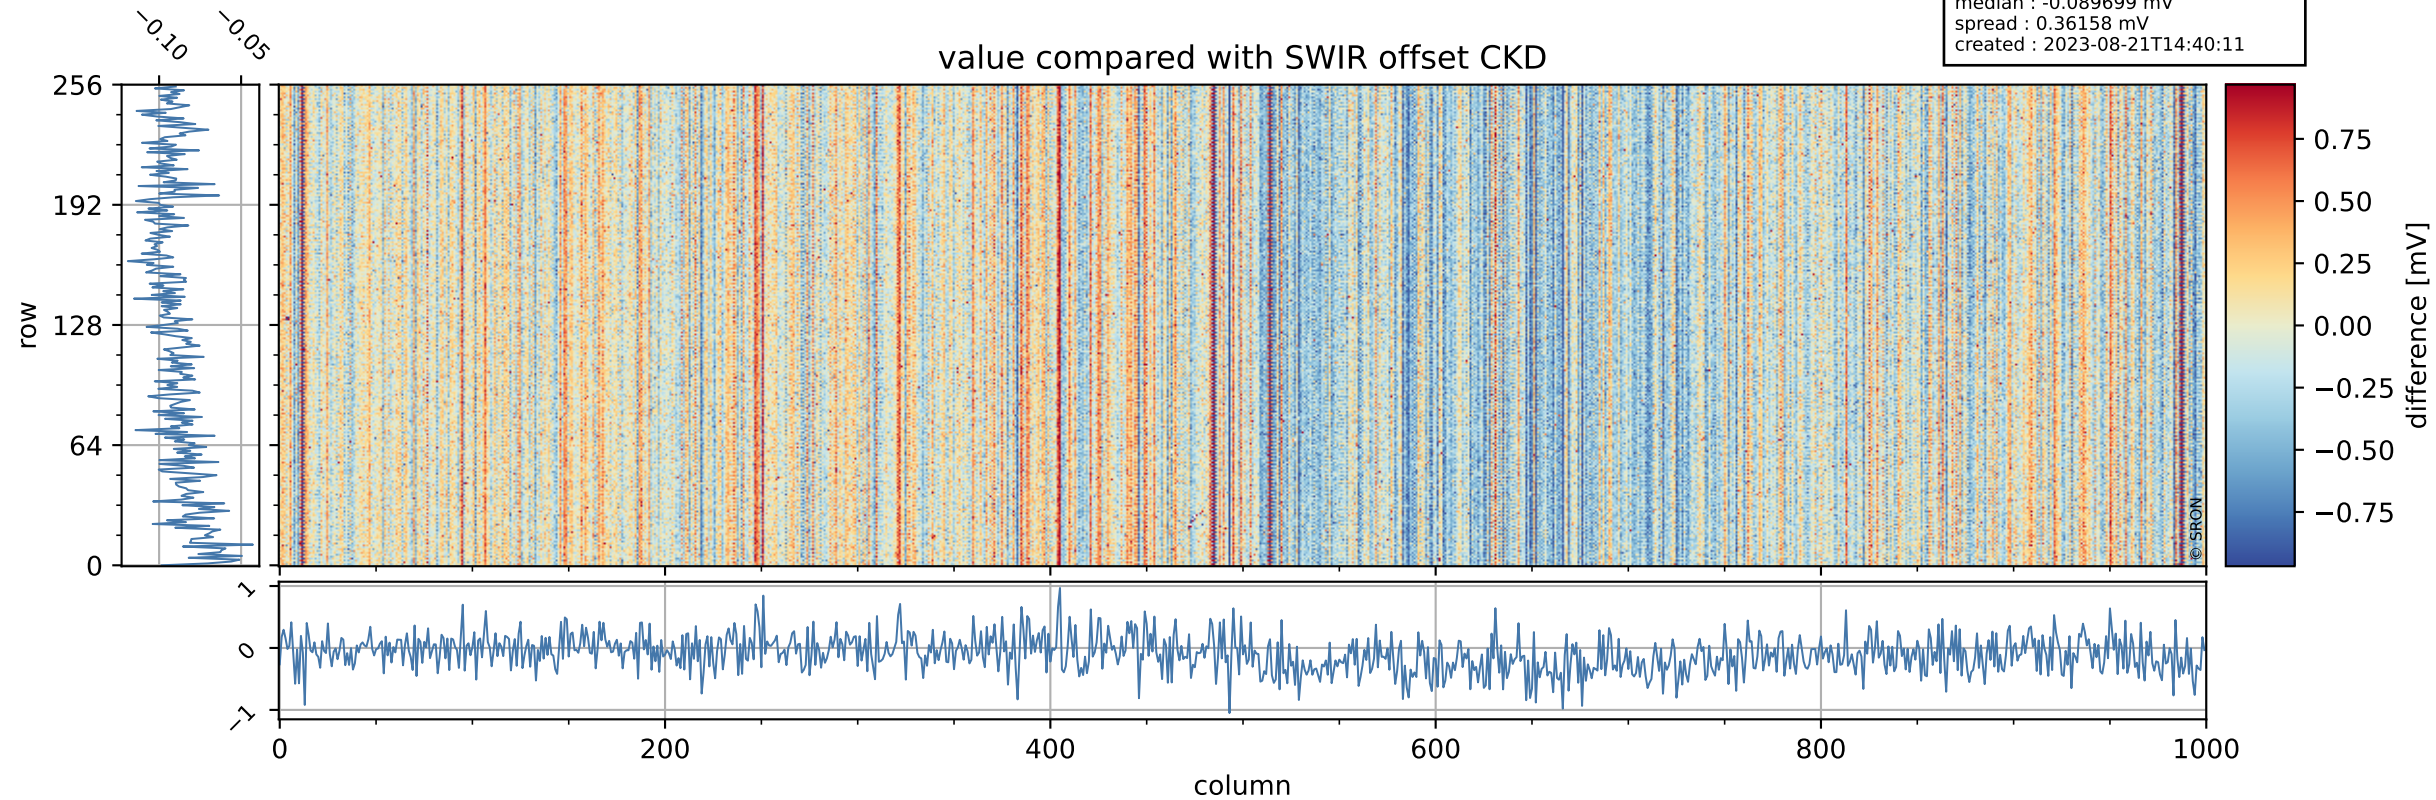

Tropomi SWIR offset (official)

orbits : 18 in [12907, 12952]
coverage : 2020-04-10 / 2020-04-13
median : 0.52593 V
spread : 0.035912 V
created : 2023-08-21T14:40:10

value detector map

Tropomi SWIR offset (official)

orbits : 18 in [12907, 12952]
coverage : 2020-04-10 / 2020-04-13
median : 30.026 μV
spread : 14.925 μV
created : 2023-08-21T14:40:11

Tropomi SWIR offset (official)

orbits : 18 in [12907, 12952]
coverage : 2020-04-10 / 2020-04-13
median : -0.089699 mV
spread : 0.36158 mV
created : 2023-08-21T14:40:11

value compared with SWIR offset CKD

Tropomi SWIR offset (official) ground-tracks of Sentinel-5P

orbits : 18 in [12907, 12952]
coverage : 2020-04-10 / 2020-04-13
created : 2023-08-21T14:40:11

Tropomi SWIR offset (official)

orbits : [2827, 12952]
coverage : 2018-04-30 / 2020-04-13
created : 2023-08-21T14:40:11

trend of detector median & temperatures