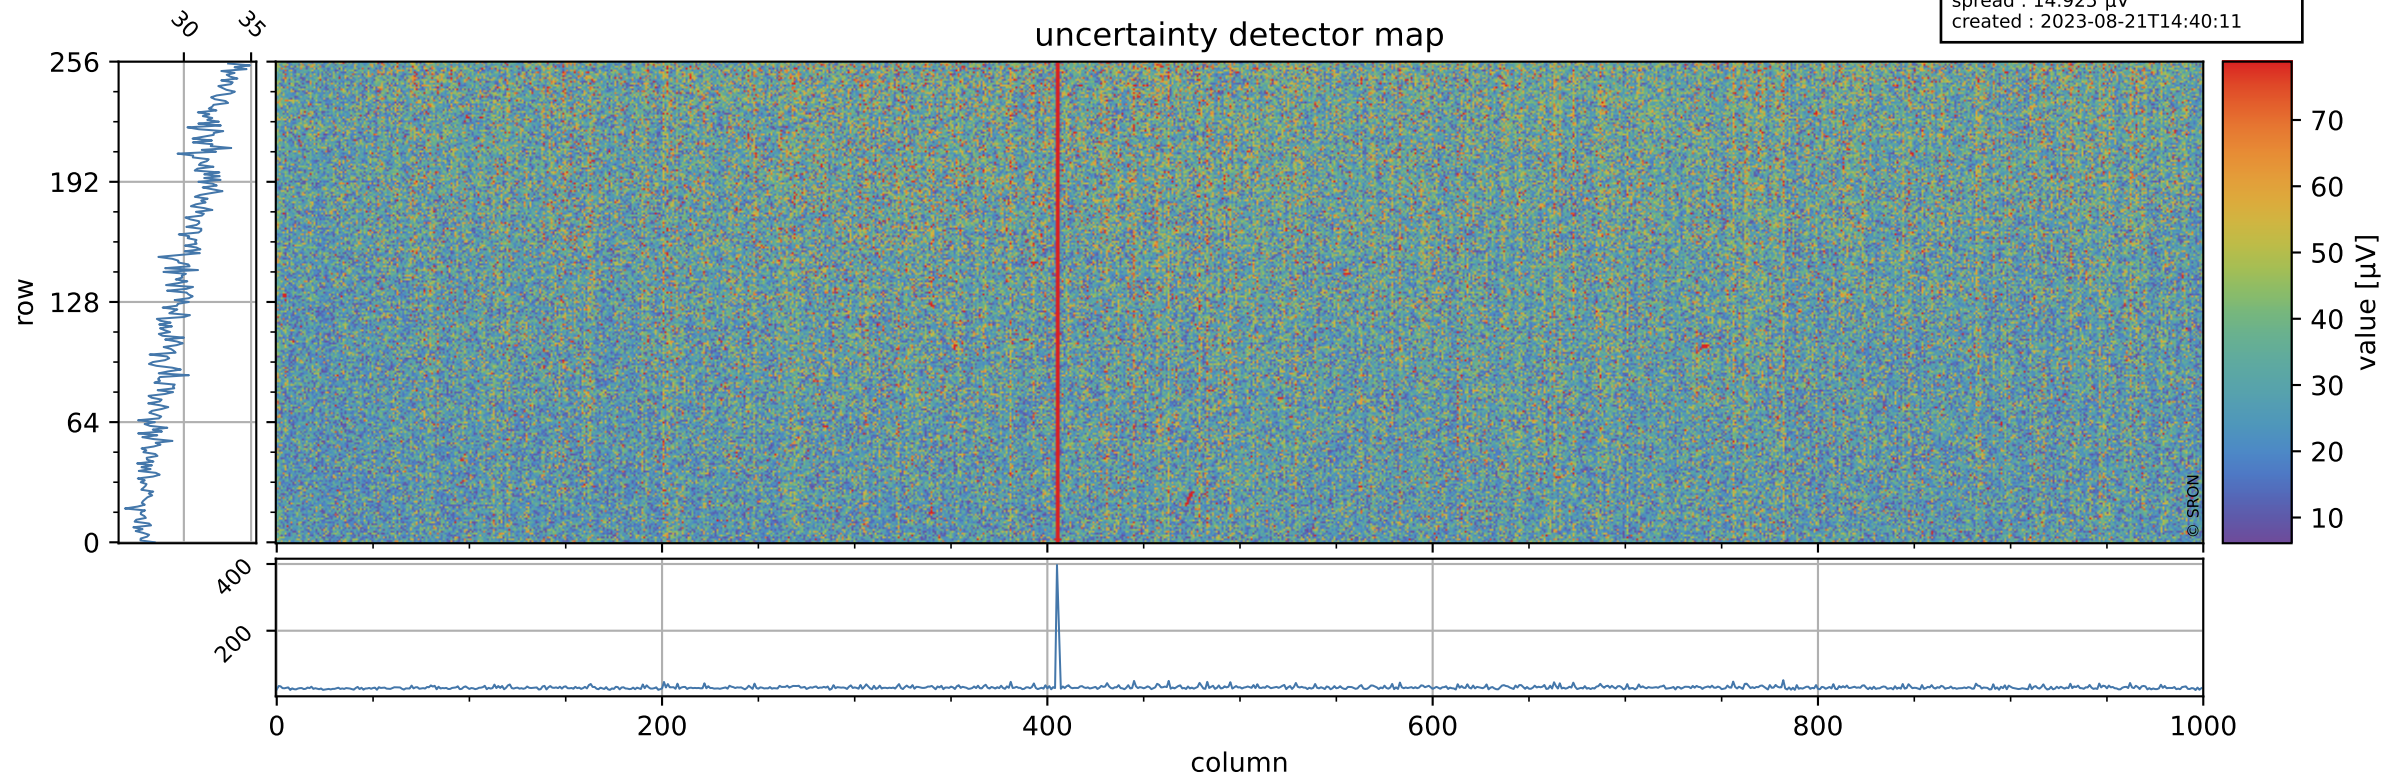

Tropomi SWIR offset (official)

orbits : 18 in [12907, 12952]
coverage : 2020-04-10 / 2020-04-13
median : 0.52593 V
spread : 0.035912 V
created : 2023-08-21T14:40:10

value detector map

Tropomi SWIR offset (official)

orbits : 18 in [12907, 12952]
coverage : 2020-04-10 / 2020-04-13
median : 30.026 μV
spread : 14.925 μV
created : 2023-08-21T14:40:11

Tropomi SWIR offset (official)

orbits : 18 in [12907, 12952]
coverage : 2020-04-10 / 2020-04-13
median : -0.089699 mV
spread : 0.36158 mV
created : 2023-08-21T14:40:11

value compared with SWIR offset CKD

Tropomi SWIR offset (official) ground-tracks of Sentinel-5P

orbits : 18 in [12907, 12952]
coverage : 2020-04-10 / 2020-04-13
created : 2023-08-21T14:40:11

Tropomi SWIR offset (official)

orbits : [2827, 12952]
coverage : 2018-04-30 / 2020-04-13
created : 2023-08-21T14:40:11

trend of detector median & temperatures