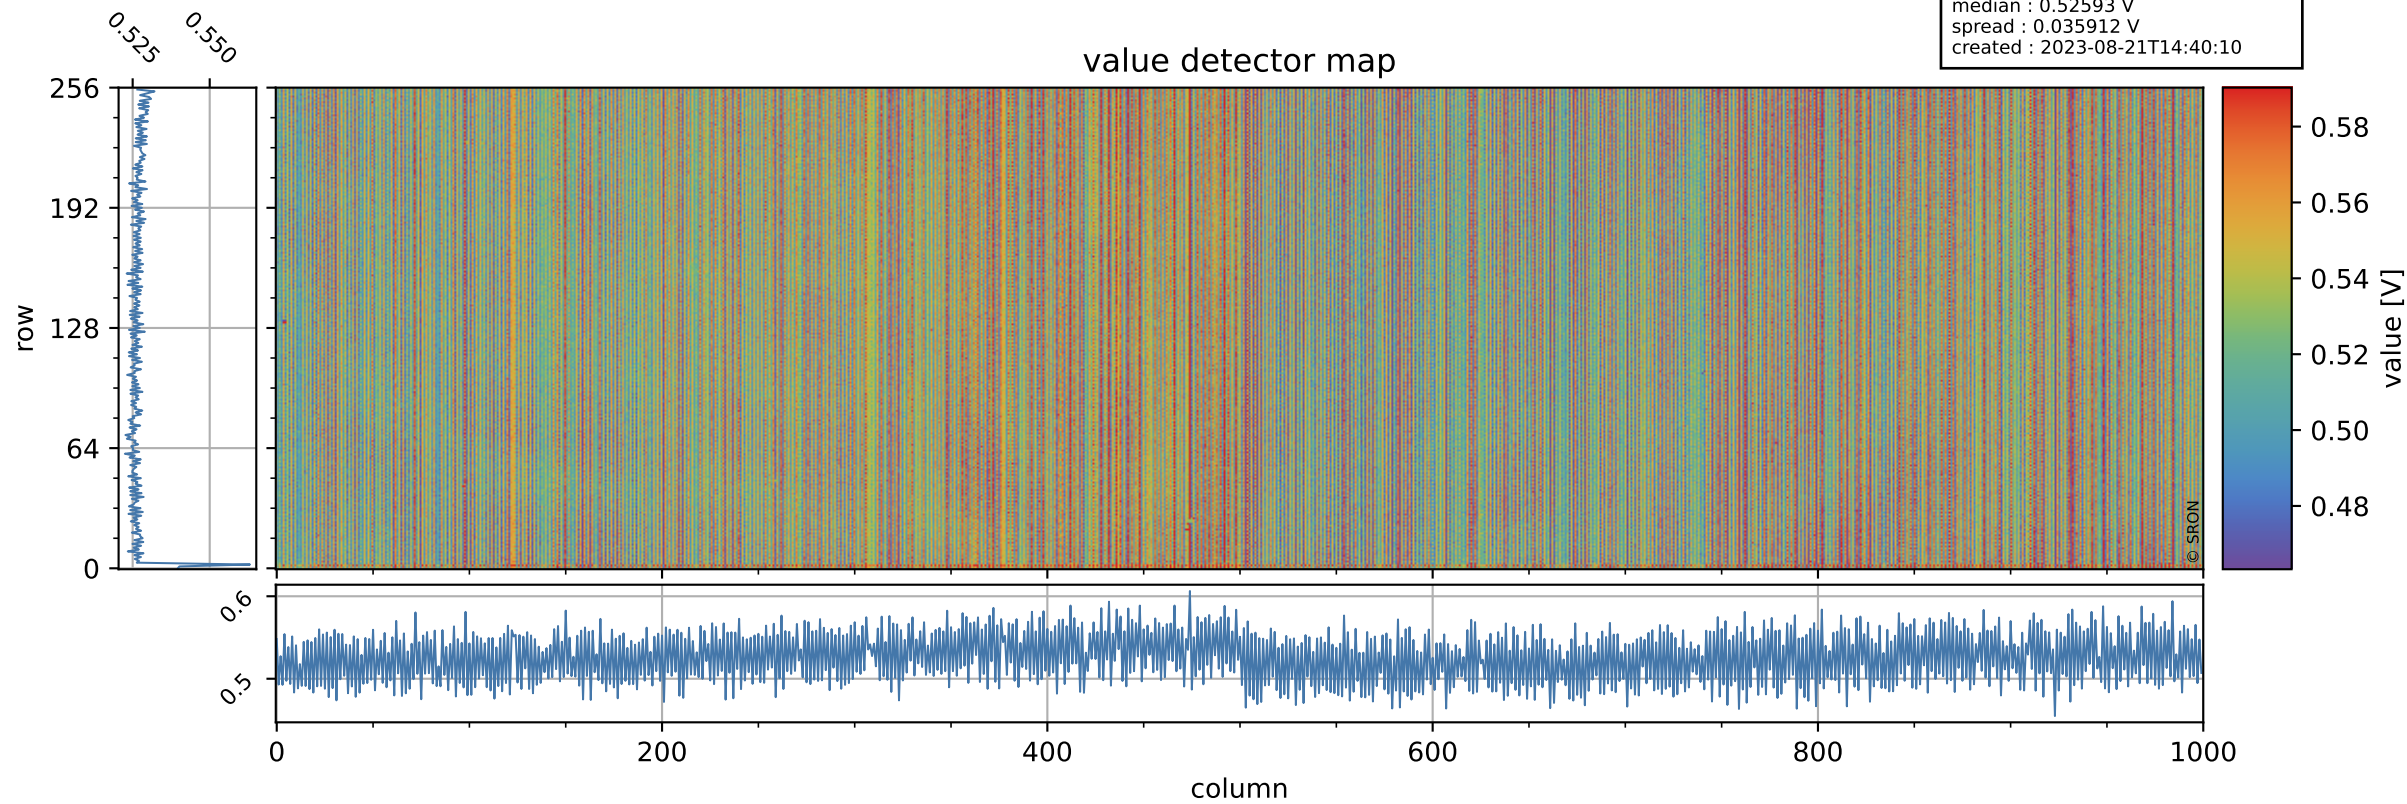

Tropomi SWIR offset (official)

orbits : 18 in [12907, 12952]
coverage : 2020-04-10 / 2020-04-13
median : 0.52593 V
spread : 0.035912 V
created : 2023-08-21T14:40:10

value detector map

Tropomi SWIR offset (official)

orbits : 18 in [12907, 12952]
coverage : 2020-04-10 / 2020-04-13
median : 30.026 μV
spread : 14.925 μV
created : 2023-08-21T14:40:11

Tropomi SWIR offset (official)

orbits : 18 in [12907, 12952]
coverage : 2020-04-10 / 2020-04-13
median : -0.089699 mV
spread : 0.36158 mV
created : 2023-08-21T14:40:11

value compared with SWIR offset CKD

Tropomi SWIR offset (official) ground-tracks of Sentinel-5P

orbits : 18 in [12907, 12952]
coverage : 2020-04-10 / 2020-04-13
created : 2023-08-21T14:40:11

Tropomi SWIR offset (official)

orbits : [2827, 12952]
coverage : 2018-04-30 / 2020-04-13
created : 2023-08-21T14:40:11

trend of detector median & temperatures