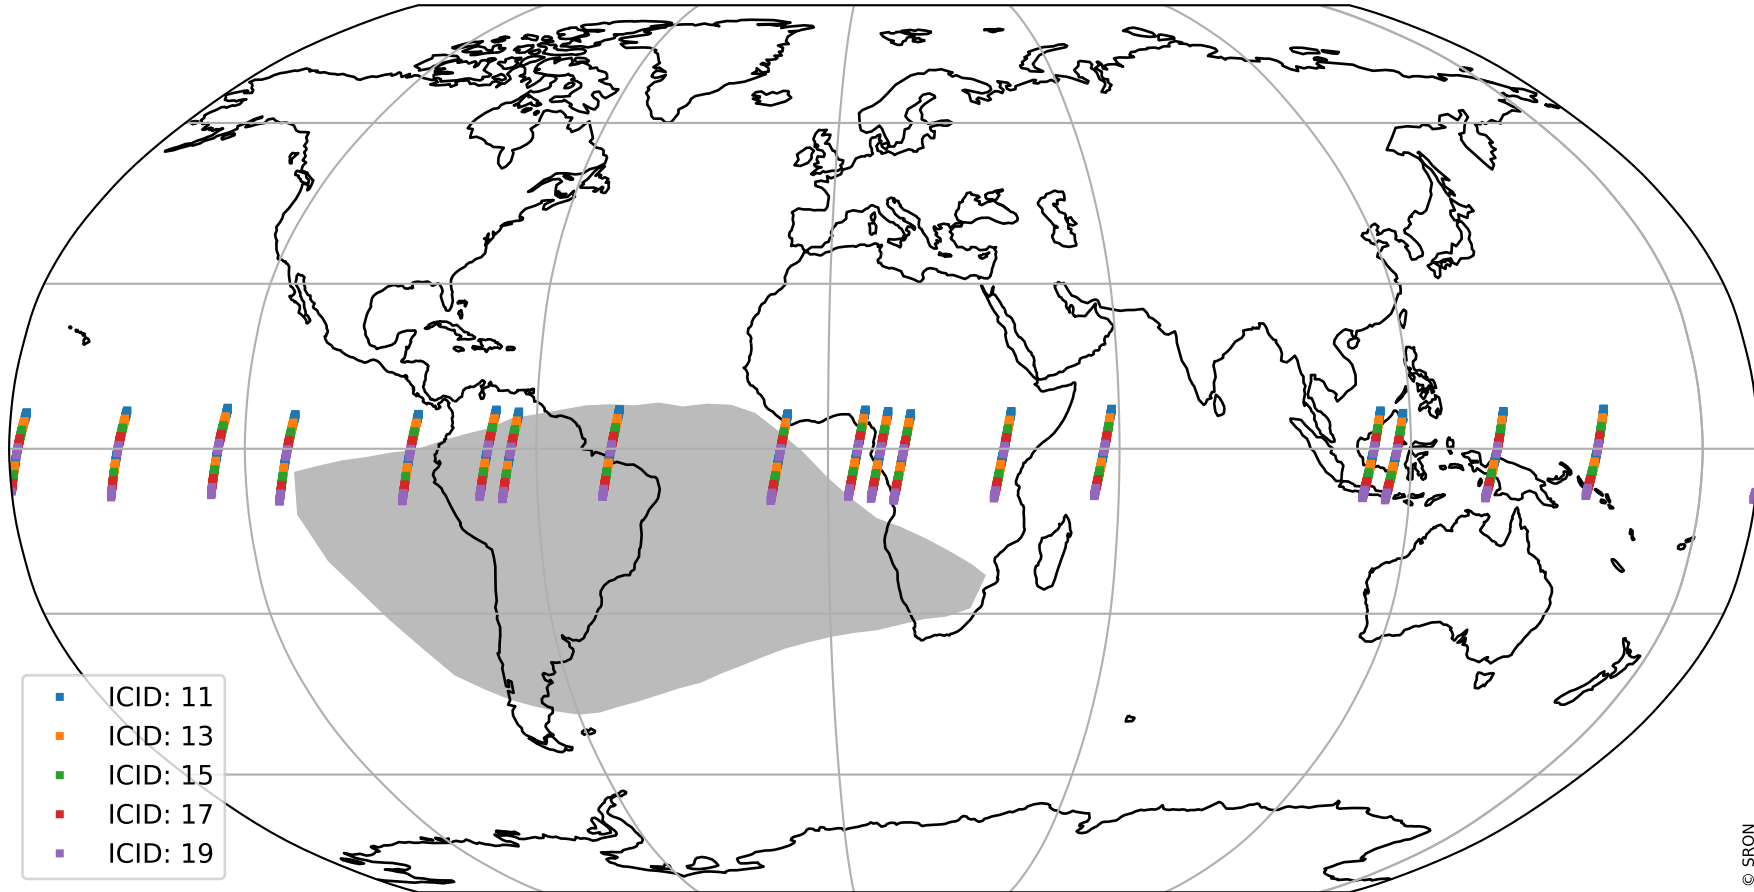

Tropomi SWIR offset (official)

orbits : 18 in [12907, 12952]
coverage : 2020-04-10 / 2020-04-13
median : 0.52593 V
spread : 0.035912 V
created : 2023-08-21T14:40:10

value detector map

Tropomi SWIR offset (official)

orbits : 18 in [12907, 12952]
coverage : 2020-04-10 / 2020-04-13
median : 30.026 μV
spread : 14.925 μV
created : 2023-08-21T14:40:11

Tropomi SWIR offset (official)

orbits : 18 in [12907, 12952]
coverage : 2020-04-10 / 2020-04-13
median : -0.089699 mV
spread : 0.36158 mV
created : 2023-08-21T14:40:11

value compared with SWIR offset CKD

Tropomi SWIR offset (official) ground-tracks of Sentinel-5P

orbits : 18 in [12907, 12952]
coverage : 2020-04-10 / 2020-04-13
created : 2023-08-21T14:40:11

Tropomi SWIR offset (official)

orbits : [2827, 12952]
coverage : 2018-04-30 / 2020-04-13
created : 2023-08-21T14:40:11

trend of detector median & temperatures