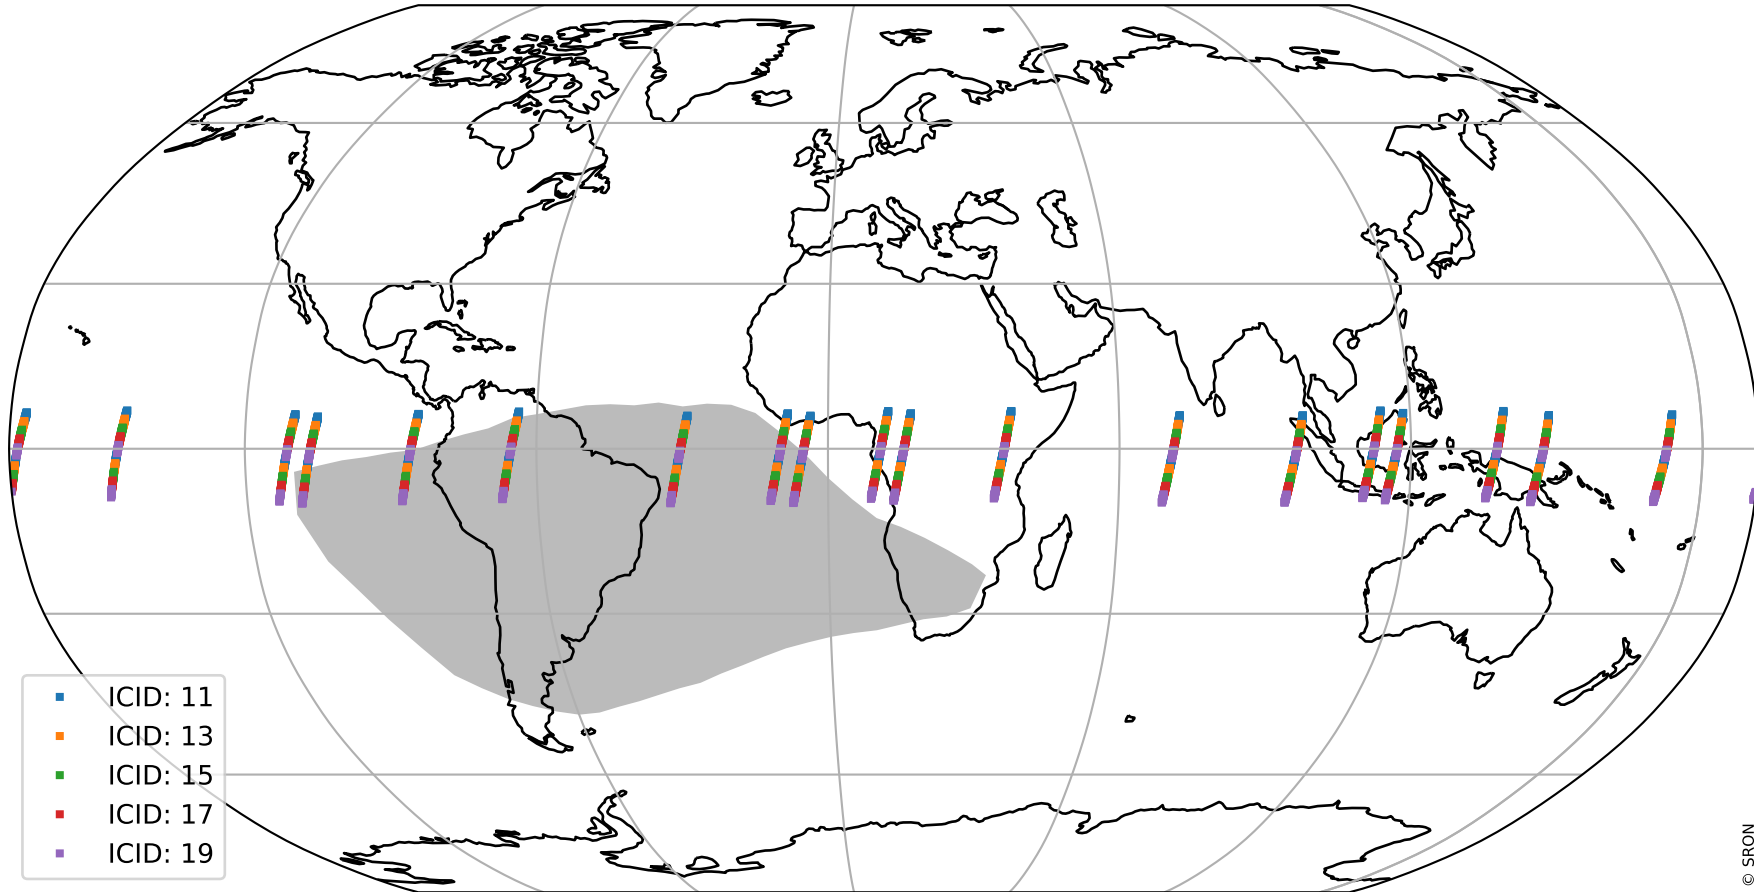

Tropomi SWIR offset (official)

orbits : 19 in [12922, 12967]
coverage : 2020-04-11 / 2020-04-14
median : 0.52594 V
spread : 0.035912 V
created : 2023-08-21T14:40:12

value detector map

Tropomi SWIR offset (official)

orbits : 19 in [12922, 12967]
coverage : 2020-04-11 / 2020-04-14
median : 30.526 μV
spread : 15.26 μV
created : 2023-08-21T14:40:13

Tropomi SWIR offset (official)

value compared with SWIR offset CKD

orbits : 19 in [12922, 12967]
coverage : 2020-04-11 / 2020-04-14
median : -0.082171 mV
spread : 0.36276 mV
created : 2023-08-21T14:40:13

Tropomi SWIR offset (official) ground-tracks of Sentinel-5P

orbits : 19 in [12922, 12967]
coverage : 2020-04-11 / 2020-04-14
created : 2023-08-21T14:40:13

Tropomi SWIR offset (official)

orbits : [2827, 12967]
coverage : 2018-04-30 / 2020-04-14
created : 2023-08-21T14:40:14