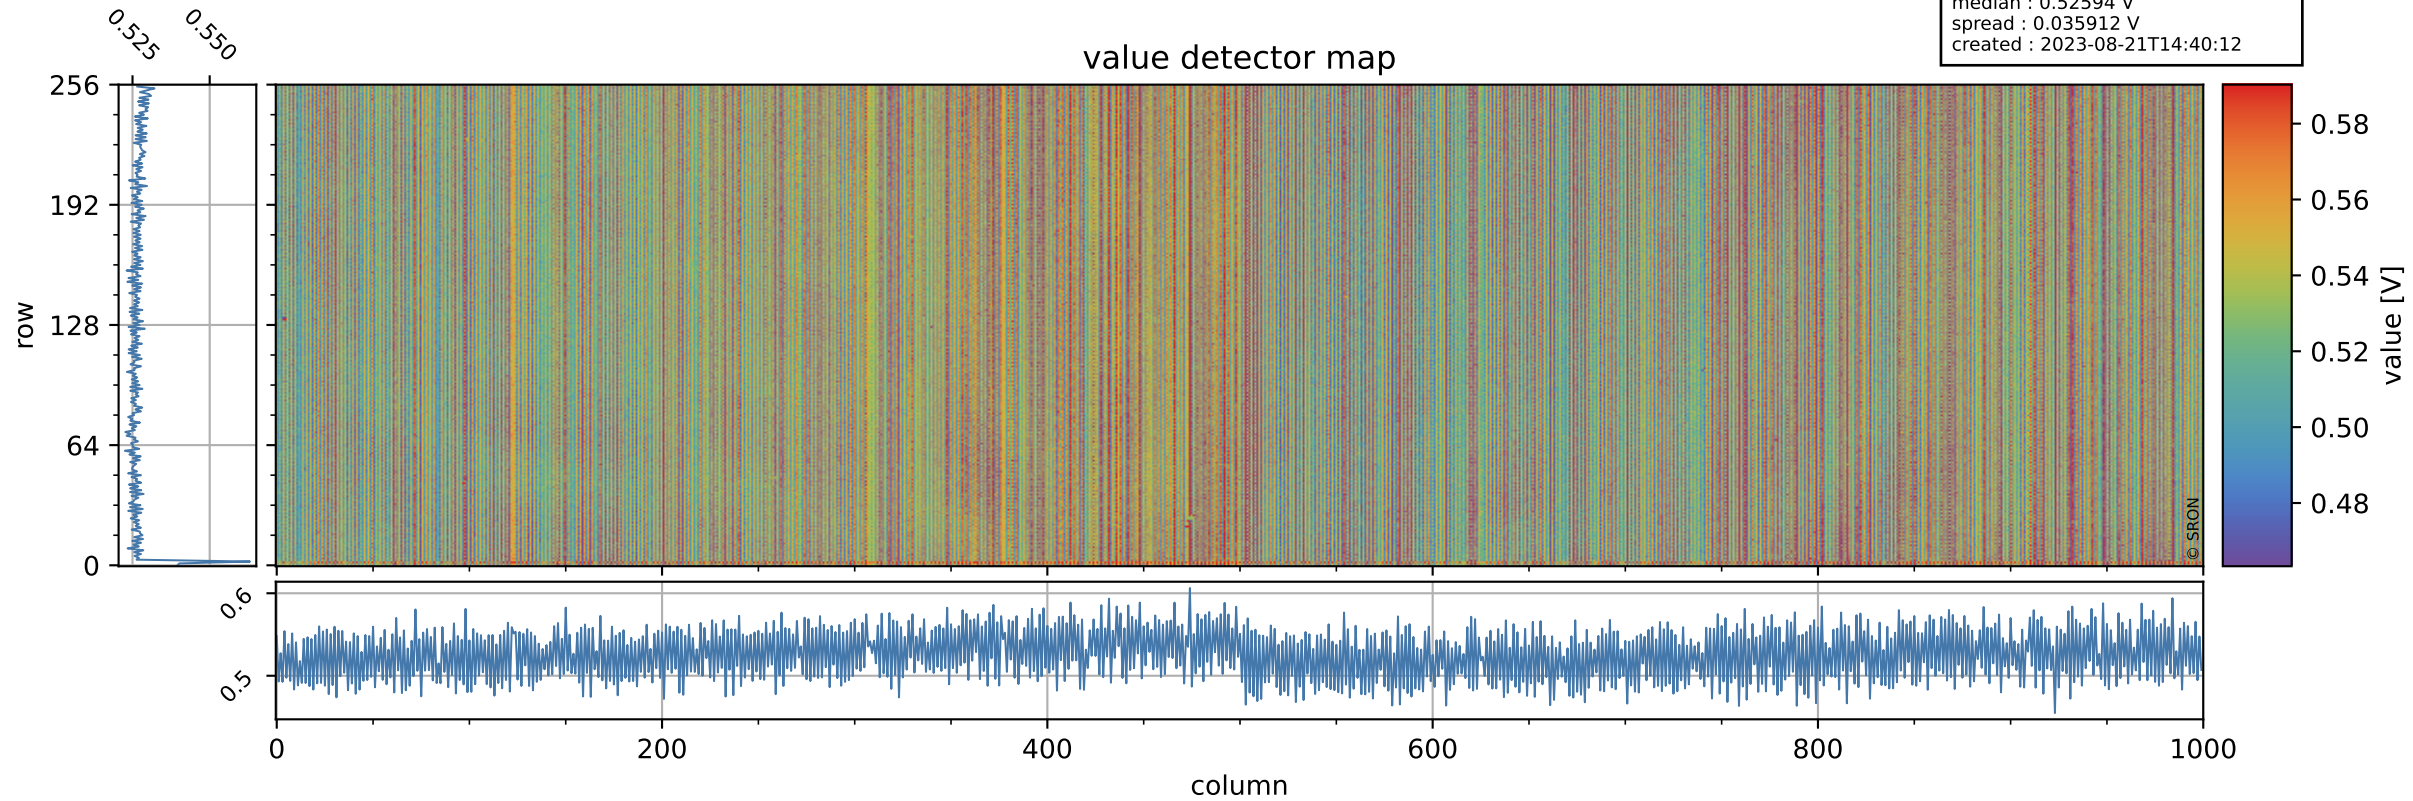

Tropomi SWIR offset (official)

orbits : 19 in [12922, 12967]
coverage : 2020-04-11 / 2020-04-14
median : 0.52594 V
spread : 0.035912 V
created : 2023-08-21T14:40:12

value detector map

Tropomi SWIR offset (official)

orbits : 19 in [12922, 12967]
coverage : 2020-04-11 / 2020-04-14
median : 30.526 μV
spread : 15.26 μV
created : 2023-08-21T14:40:13

Tropomi SWIR offset (official)

value compared with SWIR offset CKD

orbits : 19 in [12922, 12967]
coverage : 2020-04-11 / 2020-04-14
median : -0.082171 mV
spread : 0.36276 mV
created : 2023-08-21T14:40:13

Tropomi SWIR offset (official) ground-tracks of Sentinel-5P

orbits : 19 in [12922, 12967]
coverage : 2020-04-11 / 2020-04-14
created : 2023-08-21T14:40:13

Tropomi SWIR offset (official)

orbits : [2827, 12967]
coverage : 2018-04-30 / 2020-04-14
created : 2023-08-21T14:40:14

trend of detector median & temperatures