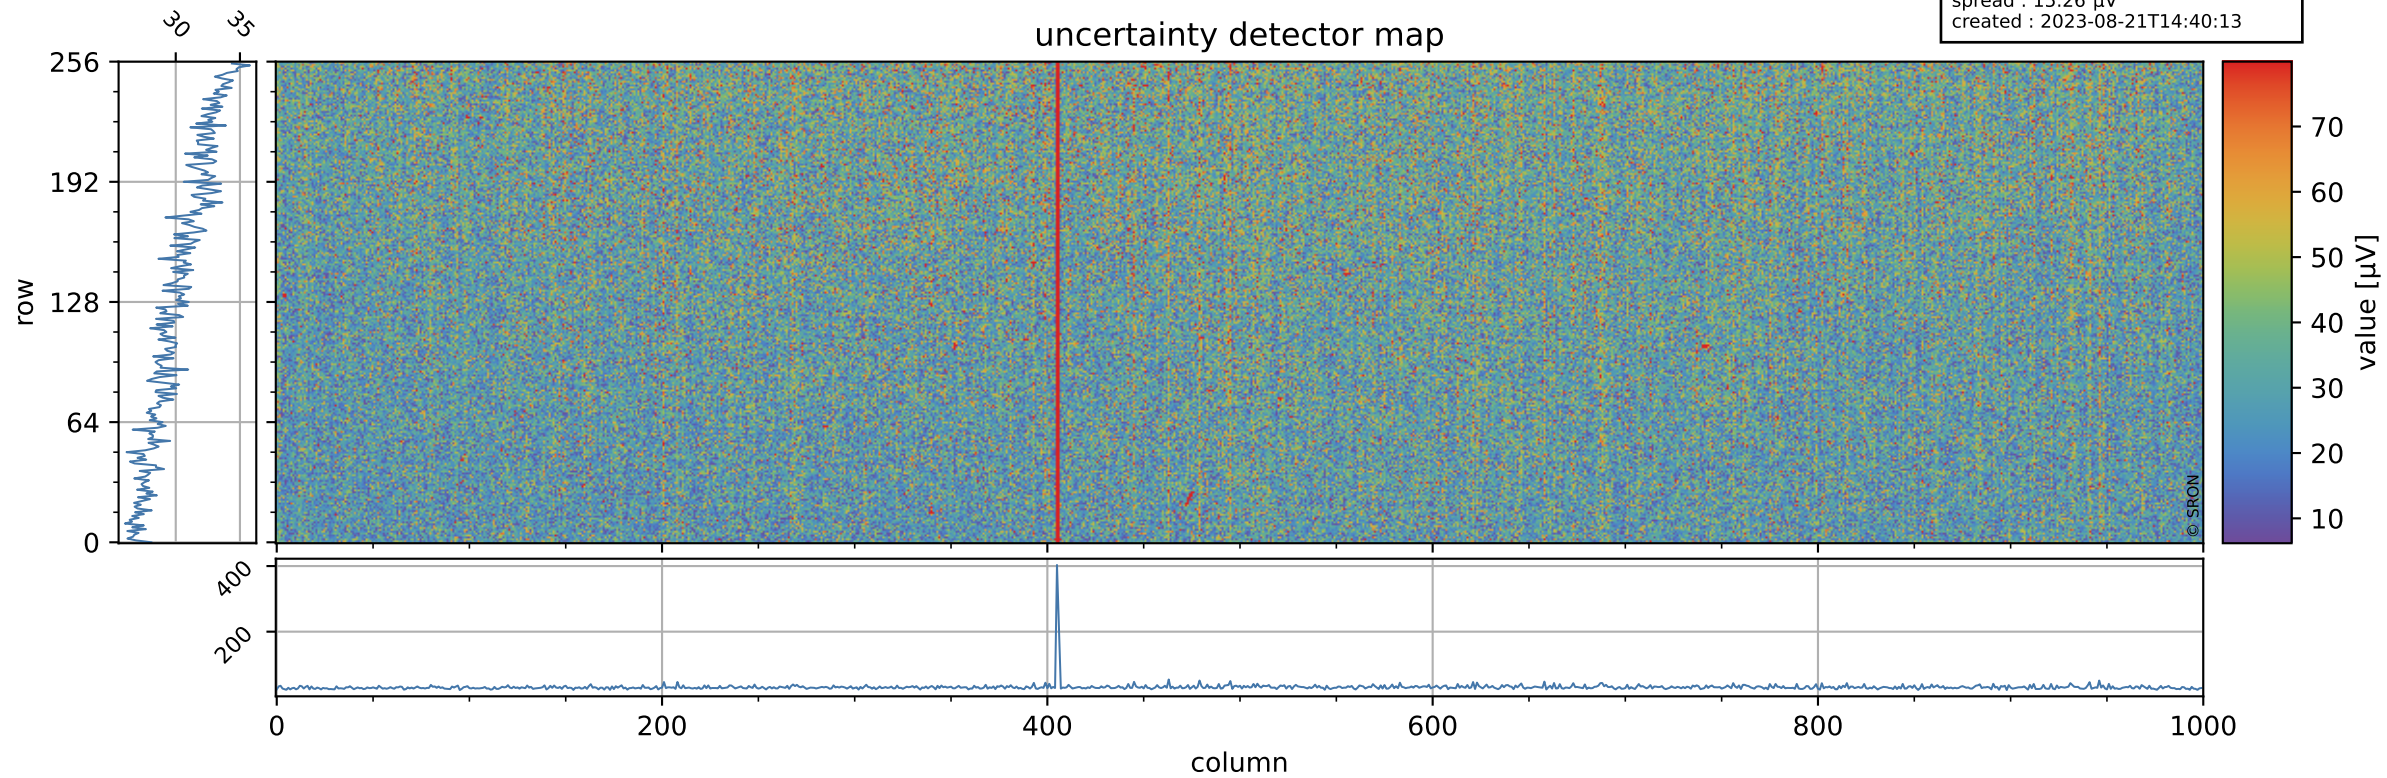

Tropomi SWIR offset (official)

orbits : 19 in [12922, 12967]
coverage : 2020-04-11 / 2020-04-14
median : 0.52594 V
spread : 0.035912 V
created : 2023-08-21T14:40:12

value detector map

Tropomi SWIR offset (official)

orbits : 19 in [12922, 12967]
coverage : 2020-04-11 / 2020-04-14
median : 30.526 μV
spread : 15.26 μV
created : 2023-08-21T14:40:13

Tropomi SWIR offset (official)

value compared with SWIR offset CKD

orbits : 19 in [12922, 12967]
coverage : 2020-04-11 / 2020-04-14
median : -0.082171 mV
spread : 0.36276 mV
created : 2023-08-21T14:40:13

Tropomi SWIR offset (official) ground-tracks of Sentinel-5P

orbits : 19 in [12922, 12967]
coverage : 2020-04-11 / 2020-04-14
created : 2023-08-21T14:40:13

Tropomi SWIR offset (official)

orbits : [2827, 12967]
coverage : 2018-04-30 / 2020-04-14
created : 2023-08-21T14:40:14

trend of detector median & temperatures