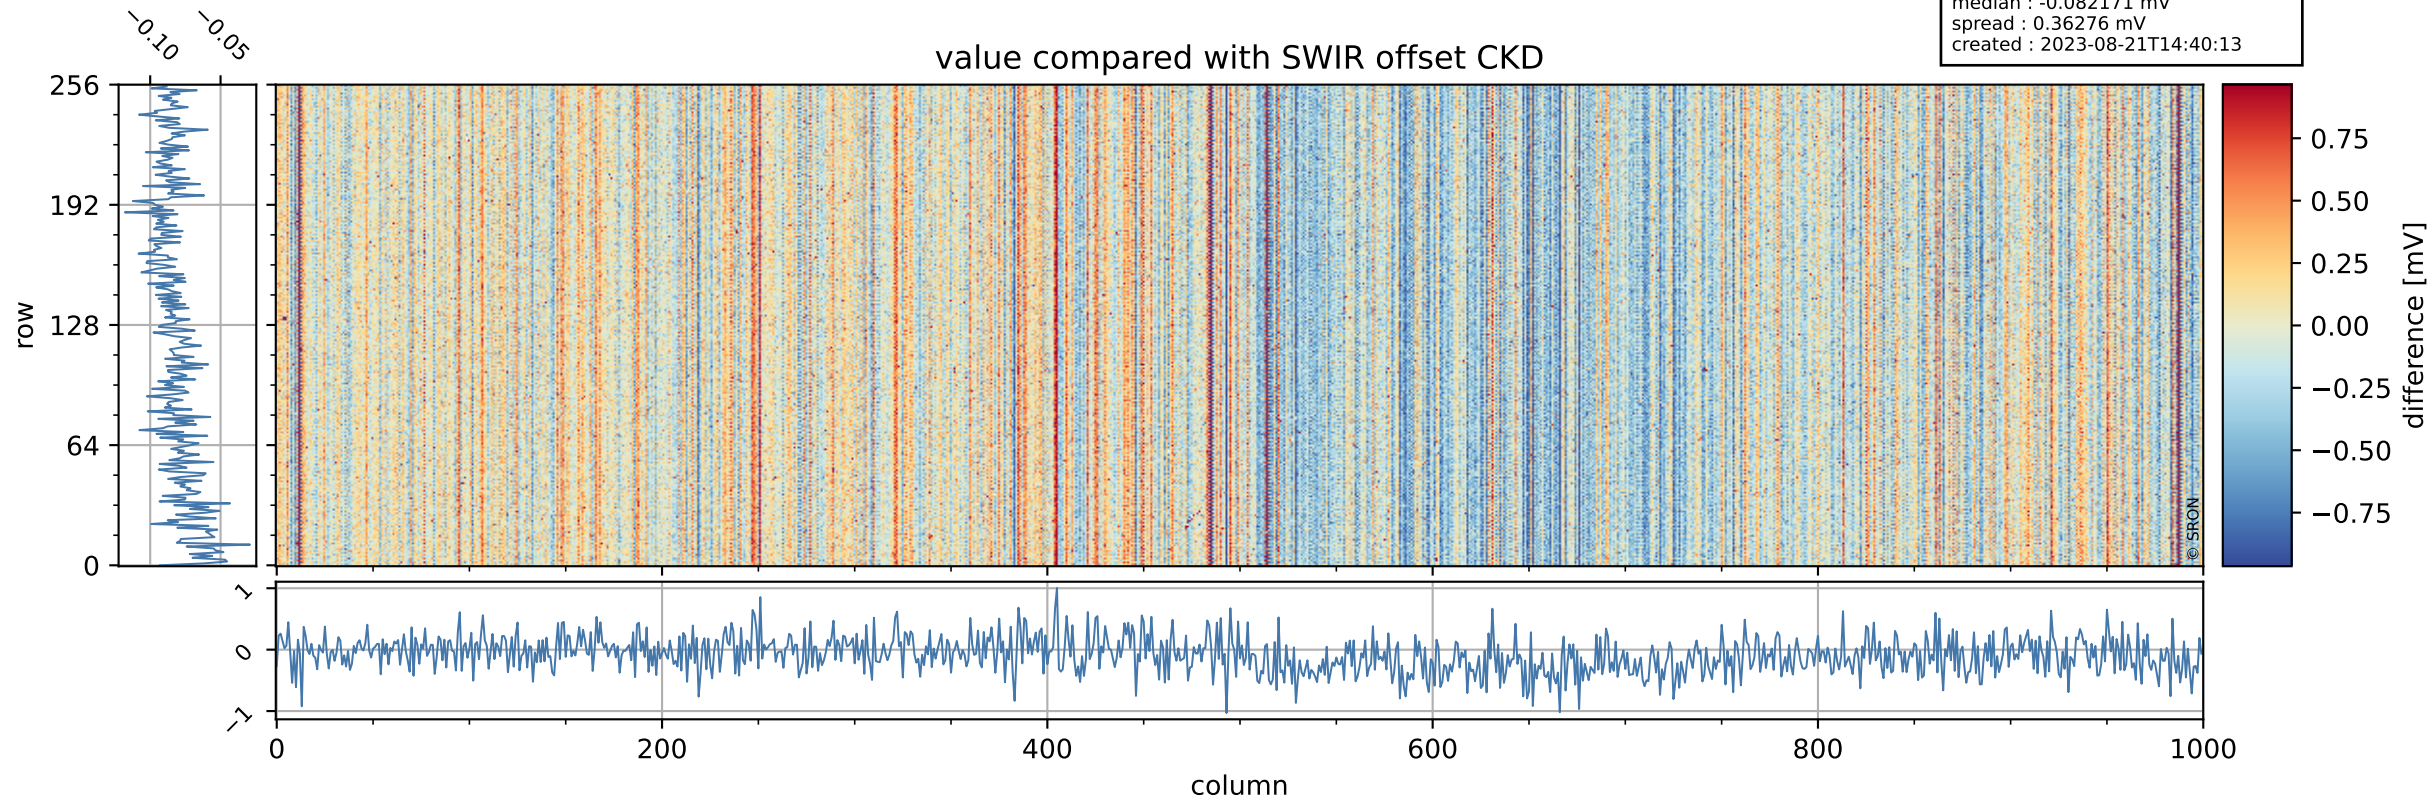

Tropomi SWIR offset (official)

orbits : 19 in [12922, 12967]
coverage : 2020-04-11 / 2020-04-14
median : 0.52594 V
spread : 0.035912 V
created : 2023-08-21T14:40:12

value detector map

Tropomi SWIR offset (official)

orbits : 19 in [12922, 12967]
coverage : 2020-04-11 / 2020-04-14
median : 30.526 μV
spread : 15.26 μV
created : 2023-08-21T14:40:13

Tropomi SWIR offset (official)

value compared with SWIR offset CKD

orbits : 19 in [12922, 12967]
coverage : 2020-04-11 / 2020-04-14
median : -0.082171 mV
spread : 0.36276 mV
created : 2023-08-21T14:40:13

Tropomi SWIR offset (official) ground-tracks of Sentinel-5P

orbits : 19 in [12922, 12967]
coverage : 2020-04-11 / 2020-04-14
created : 2023-08-21T14:40:13

Tropomi SWIR offset (official)

orbits : [2827, 12967]
coverage : 2018-04-30 / 2020-04-14
created : 2023-08-21T14:40:14

trend of detector median & temperatures