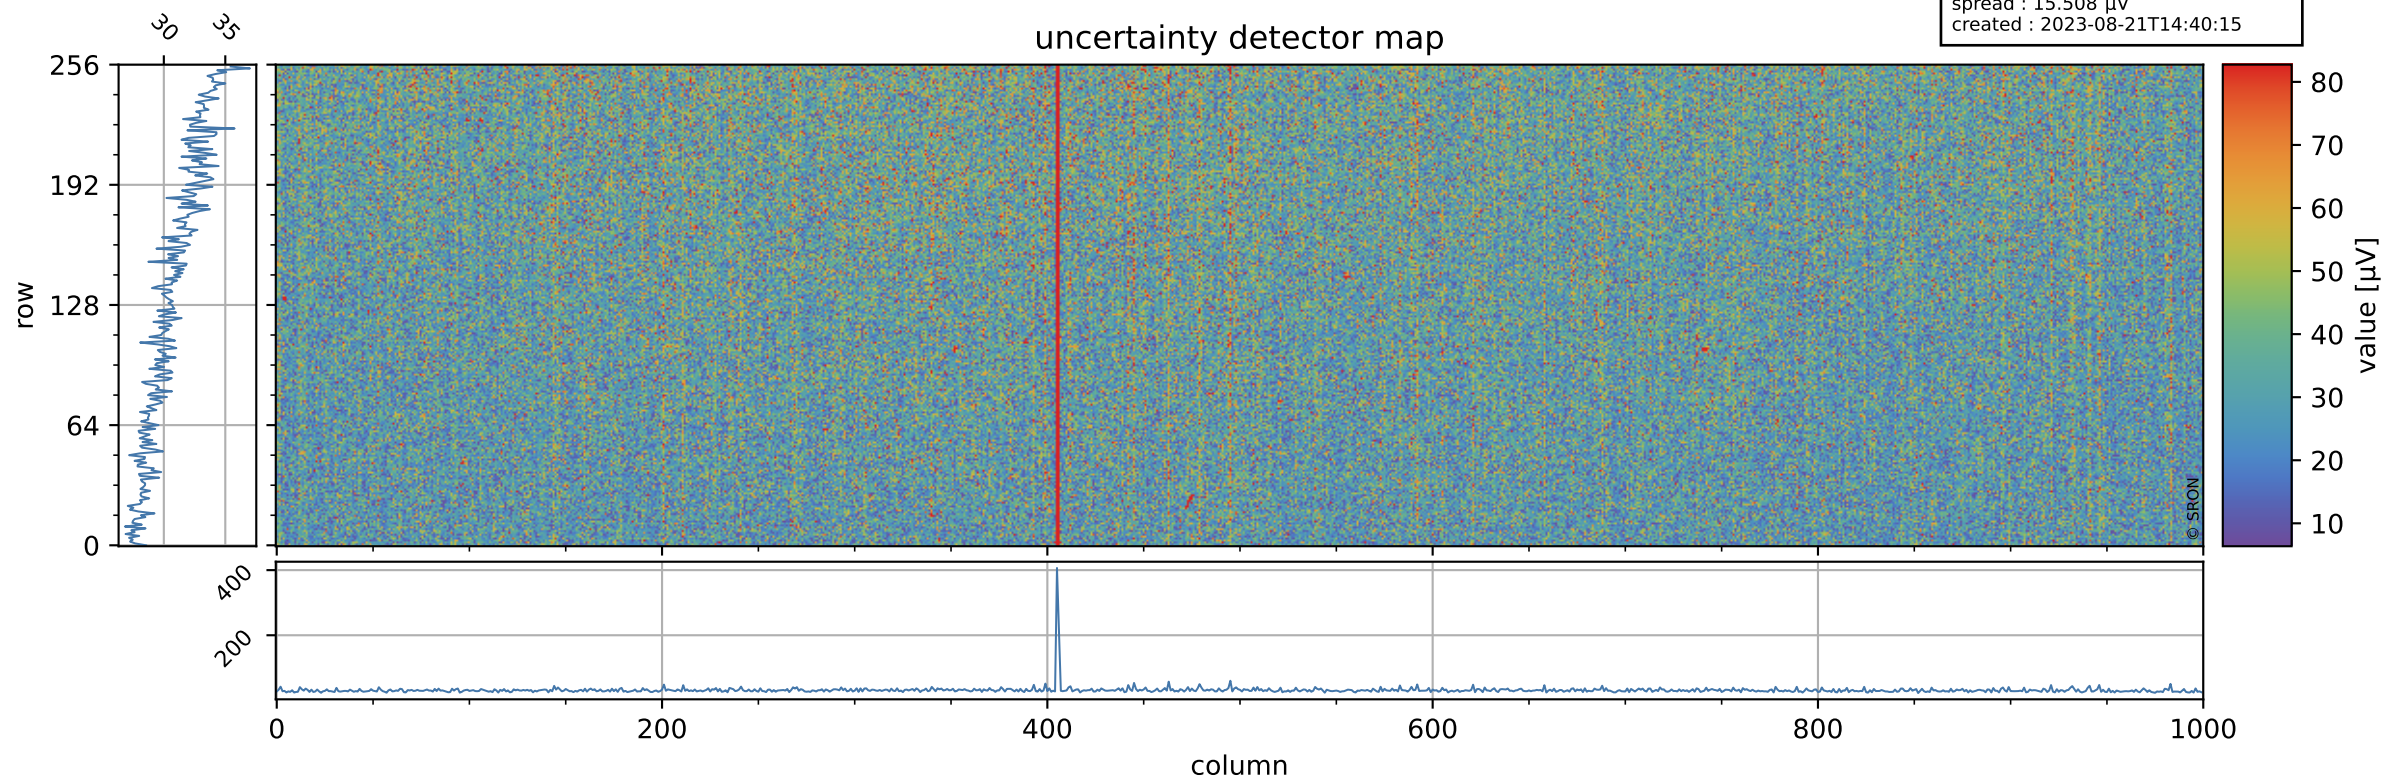

Tropomi SWIR offset (official)

orbits : 19 in [12937, 12982]
coverage : 2020-04-12 / 2020-04-15
median : 0.52594 V
spread : 0.035913 V
created : 2023-08-21T14:40:14

value detector map

Tropomi SWIR offset (official)

orbits : 19 in [12937, 12982]
coverage : 2020-04-12 / 2020-04-15
median : 31.023 μV
spread : 15.508 μV
created : 2023-08-21T14:40:15

Tropomi SWIR offset (official)

orbits : 19 in [12937, 12982]
coverage : 2020-04-12 / 2020-04-15
median : -0.082627 mV
spread : 0.36311 mV
created : 2023-08-21T14:40:15

value compared with SWIR offset CKD

Tropomi SWIR offset (official) ground-tracks of Sentinel-5P

orbits : 19 in [12937, 12982]
coverage : 2020-04-12 / 2020-04-15
created : 2023-08-21T14:40:16

Tropomi SWIR offset (official)

orbits : [2827, 12982]
coverage : 2018-04-30 / 2020-04-15
created : 2023-08-21T14:40:16

trend of detector median & temperatures