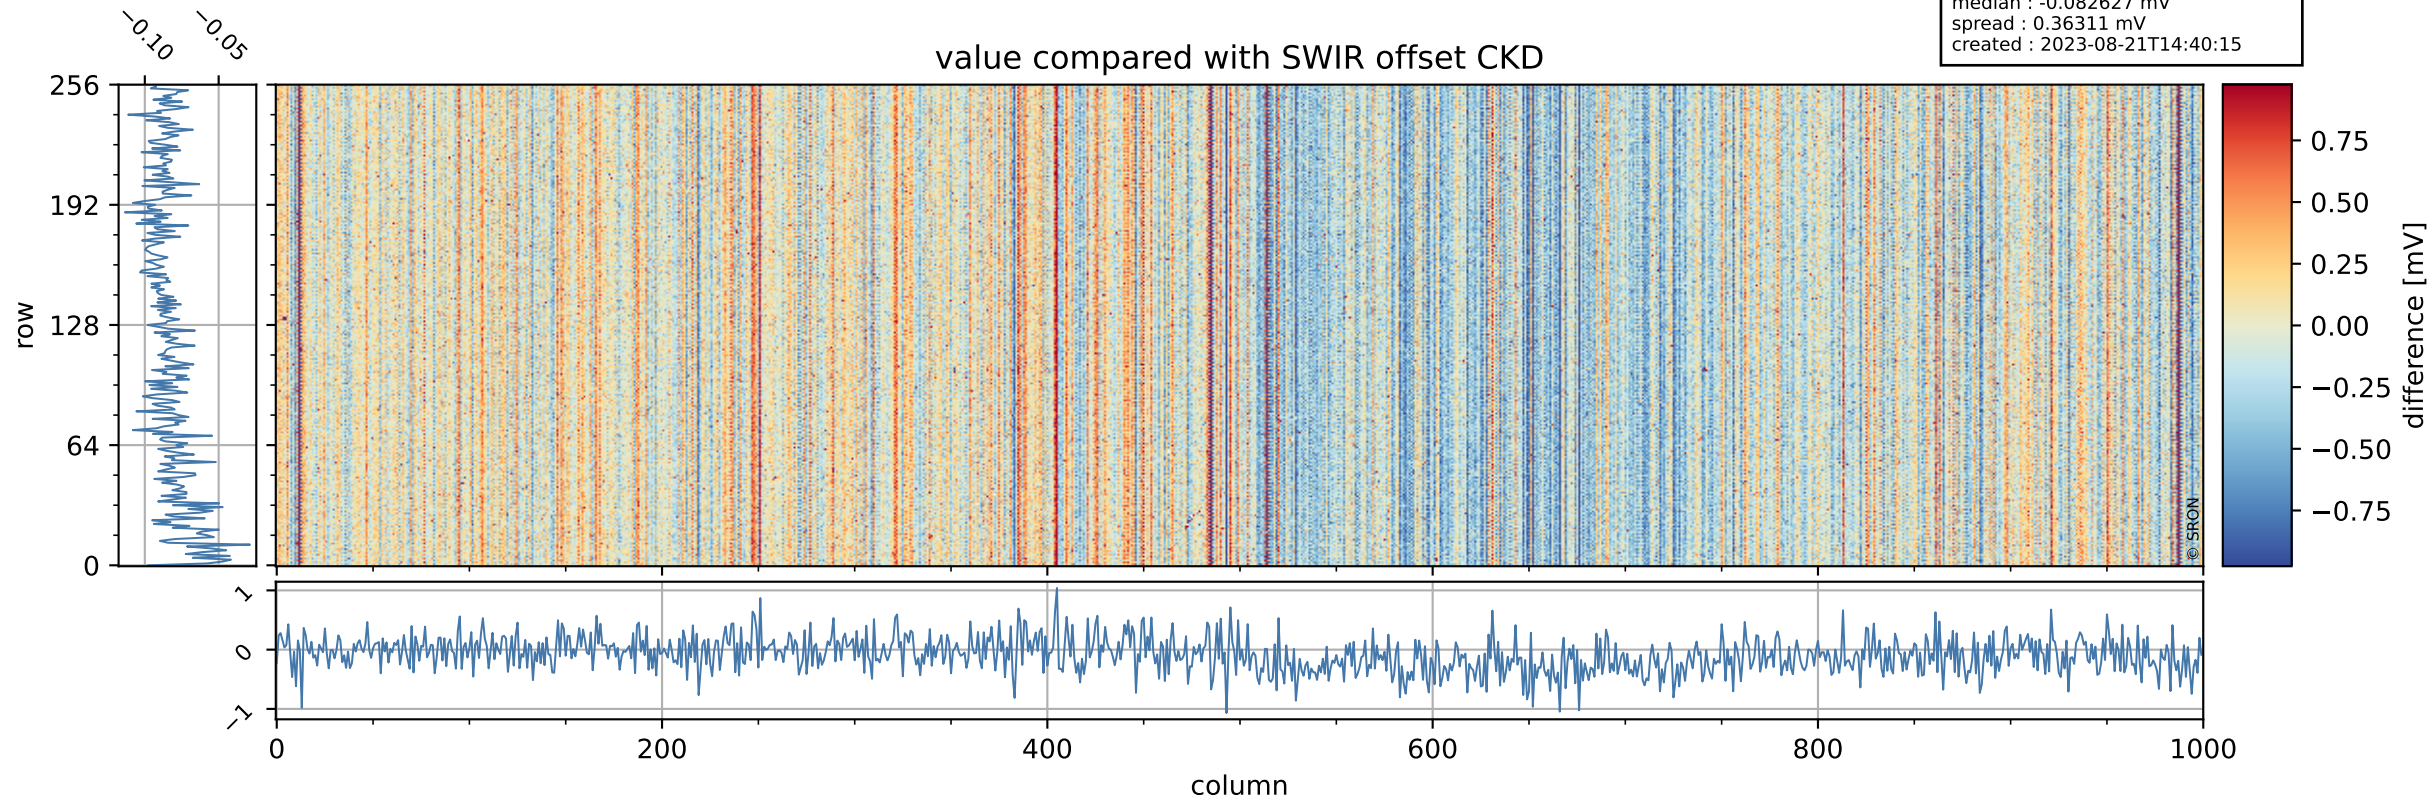

Tropomi SWIR offset (official)

orbits : 19 in [12937, 12982]
coverage : 2020-04-12 / 2020-04-15
median : 0.52594 V
spread : 0.035913 V
created : 2023-08-21T14:40:14

value detector map

Tropomi SWIR offset (official)

orbits : 19 in [12937, 12982]
coverage : 2020-04-12 / 2020-04-15
median : 31.023 μV
spread : 15.508 μV
created : 2023-08-21T14:40:15

Tropomi SWIR offset (official)

orbits : 19 in [12937, 12982]
coverage : 2020-04-12 / 2020-04-15
median : -0.082627 mV
spread : 0.36311 mV
created : 2023-08-21T14:40:15

value compared with SWIR offset CKD

Tropomi SWIR offset (official) ground-tracks of Sentinel-5P

orbits : 19 in [12937, 12982]
coverage : 2020-04-12 / 2020-04-15
created : 2023-08-21T14:40:16

Tropomi SWIR offset (official)

orbits : [2827, 12982]
coverage : 2018-04-30 / 2020-04-15
created : 2023-08-21T14:40:16

trend of detector median & temperatures