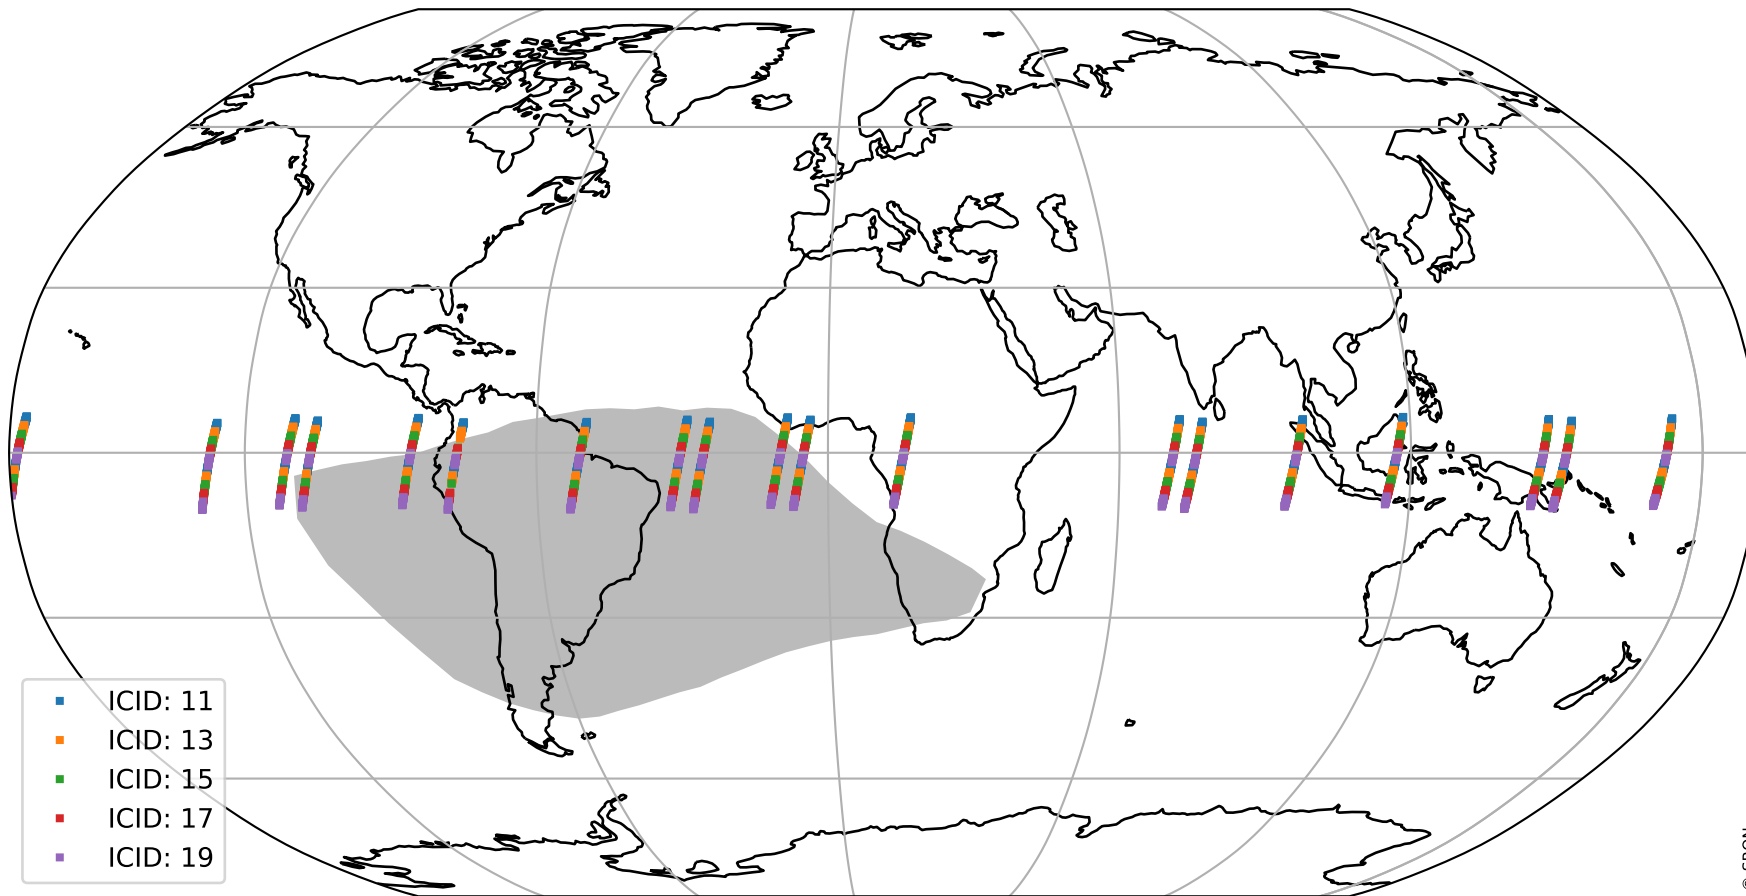

Tropomi SWIR offset (official)

orbits : 19 in [12937, 12982]
coverage : 2020-04-12 / 2020-04-15
median : 0.52594 V
spread : 0.035913 V
created : 2023-08-21T14:40:14

value detector map

Tropomi SWIR offset (official)

orbits : 19 in [12937, 12982]
coverage : 2020-04-12 / 2020-04-15
median : 31.023 μV
spread : 15.508 μV
created : 2023-08-21T14:40:15

Tropomi SWIR offset (official)

orbits : 19 in [12937, 12982]
coverage : 2020-04-12 / 2020-04-15
median : -0.082627 mV
spread : 0.36311 mV
created : 2023-08-21T14:40:15

value compared with SWIR offset CKD

Tropomi SWIR offset (official) ground-tracks of Sentinel-5P

orbits : 19 in [12937, 12982]
coverage : 2020-04-12 / 2020-04-15
created : 2023-08-21T14:40:16

Tropomi SWIR offset (official)

orbits : [2827, 12982]
coverage : 2018-04-30 / 2020-04-15
created : 2023-08-21T14:40:16

trend of detector median & temperatures