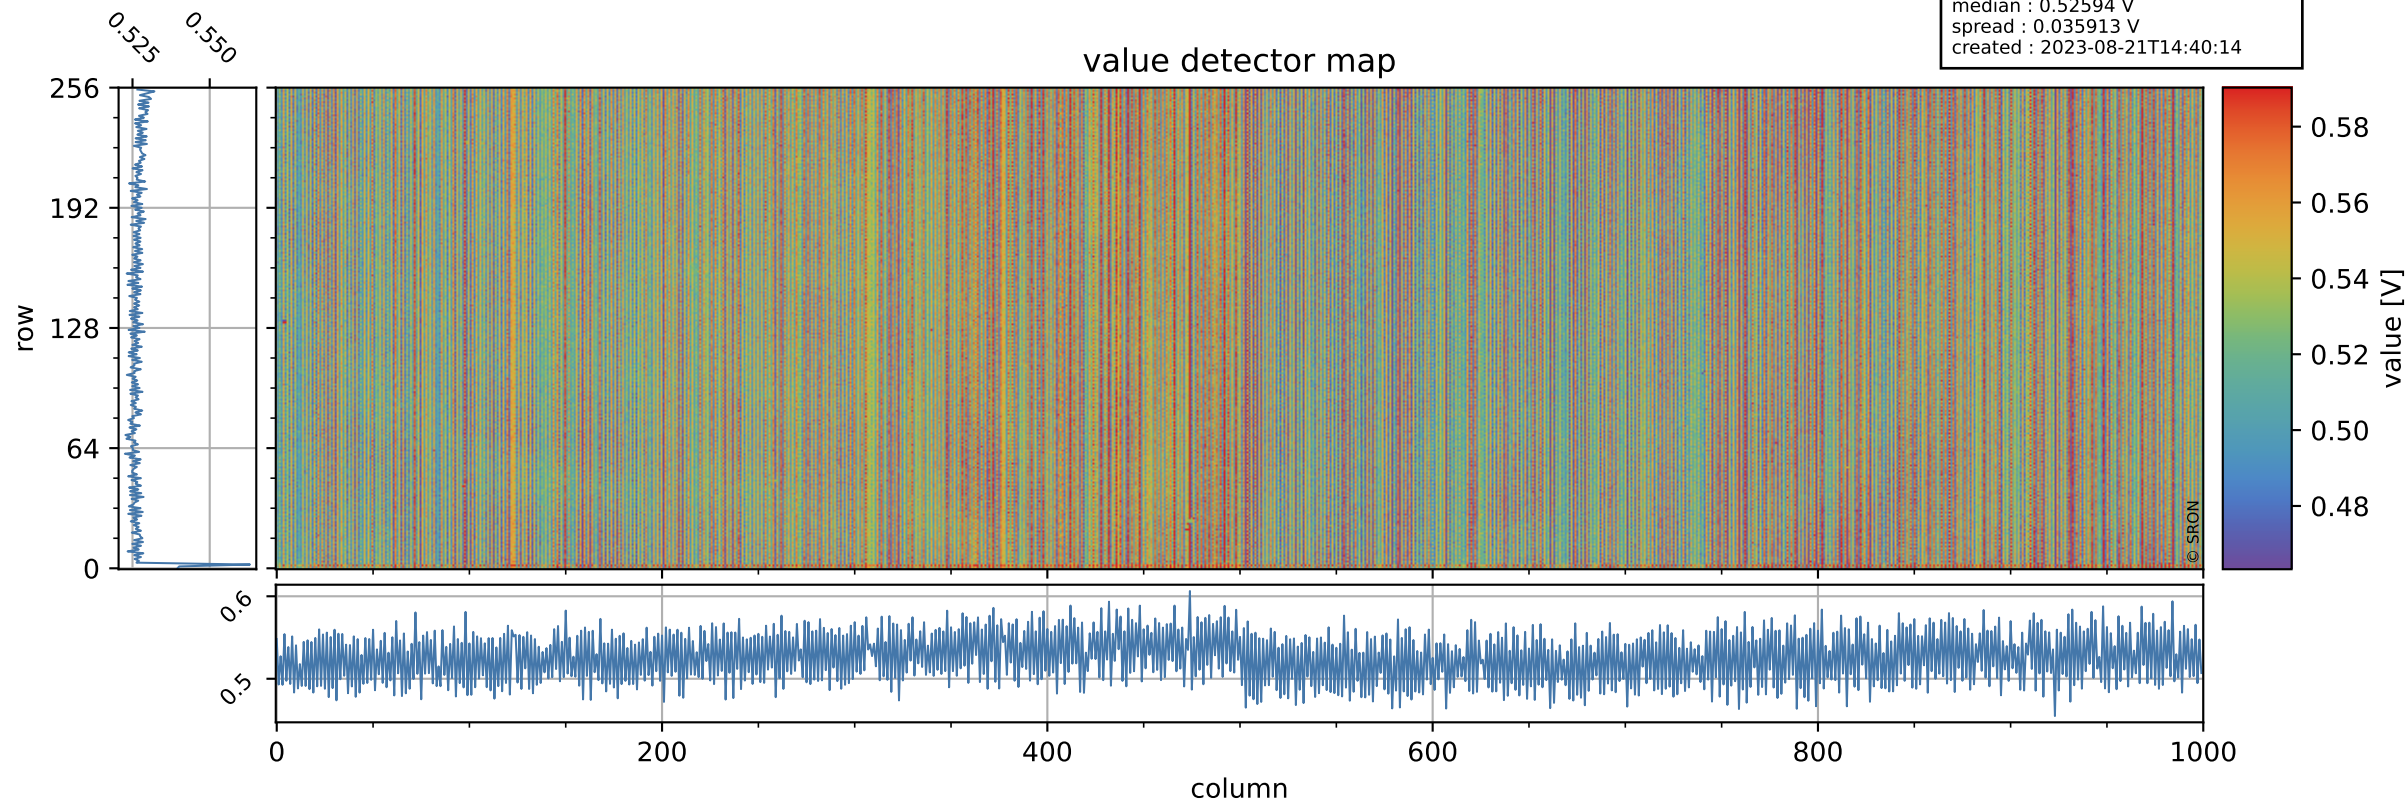

Tropomi SWIR offset (official)

orbits : 19 in [12937, 12982]
coverage : 2020-04-12 / 2020-04-15
median : 0.52594 V
spread : 0.035913 V
created : 2023-08-21T14:40:14

value detector map

Tropomi SWIR offset (official)

orbits : 19 in [12937, 12982]
coverage : 2020-04-12 / 2020-04-15
median : 31.023 μV
spread : 15.508 μV
created : 2023-08-21T14:40:15

Tropomi SWIR offset (official)

orbits : 19 in [12937, 12982]
coverage : 2020-04-12 / 2020-04-15
median : -0.082627 mV
spread : 0.36311 mV
created : 2023-08-21T14:40:15

value compared with SWIR offset CKD

Tropomi SWIR offset (official) ground-tracks of Sentinel-5P

orbits : 19 in [12937, 12982]
coverage : 2020-04-12 / 2020-04-15
created : 2023-08-21T14:40:16

Tropomi SWIR offset (official)

orbits : [2827, 12982]
coverage : 2018-04-30 / 2020-04-15
created : 2023-08-21T14:40:16

trend of detector median & temperatures