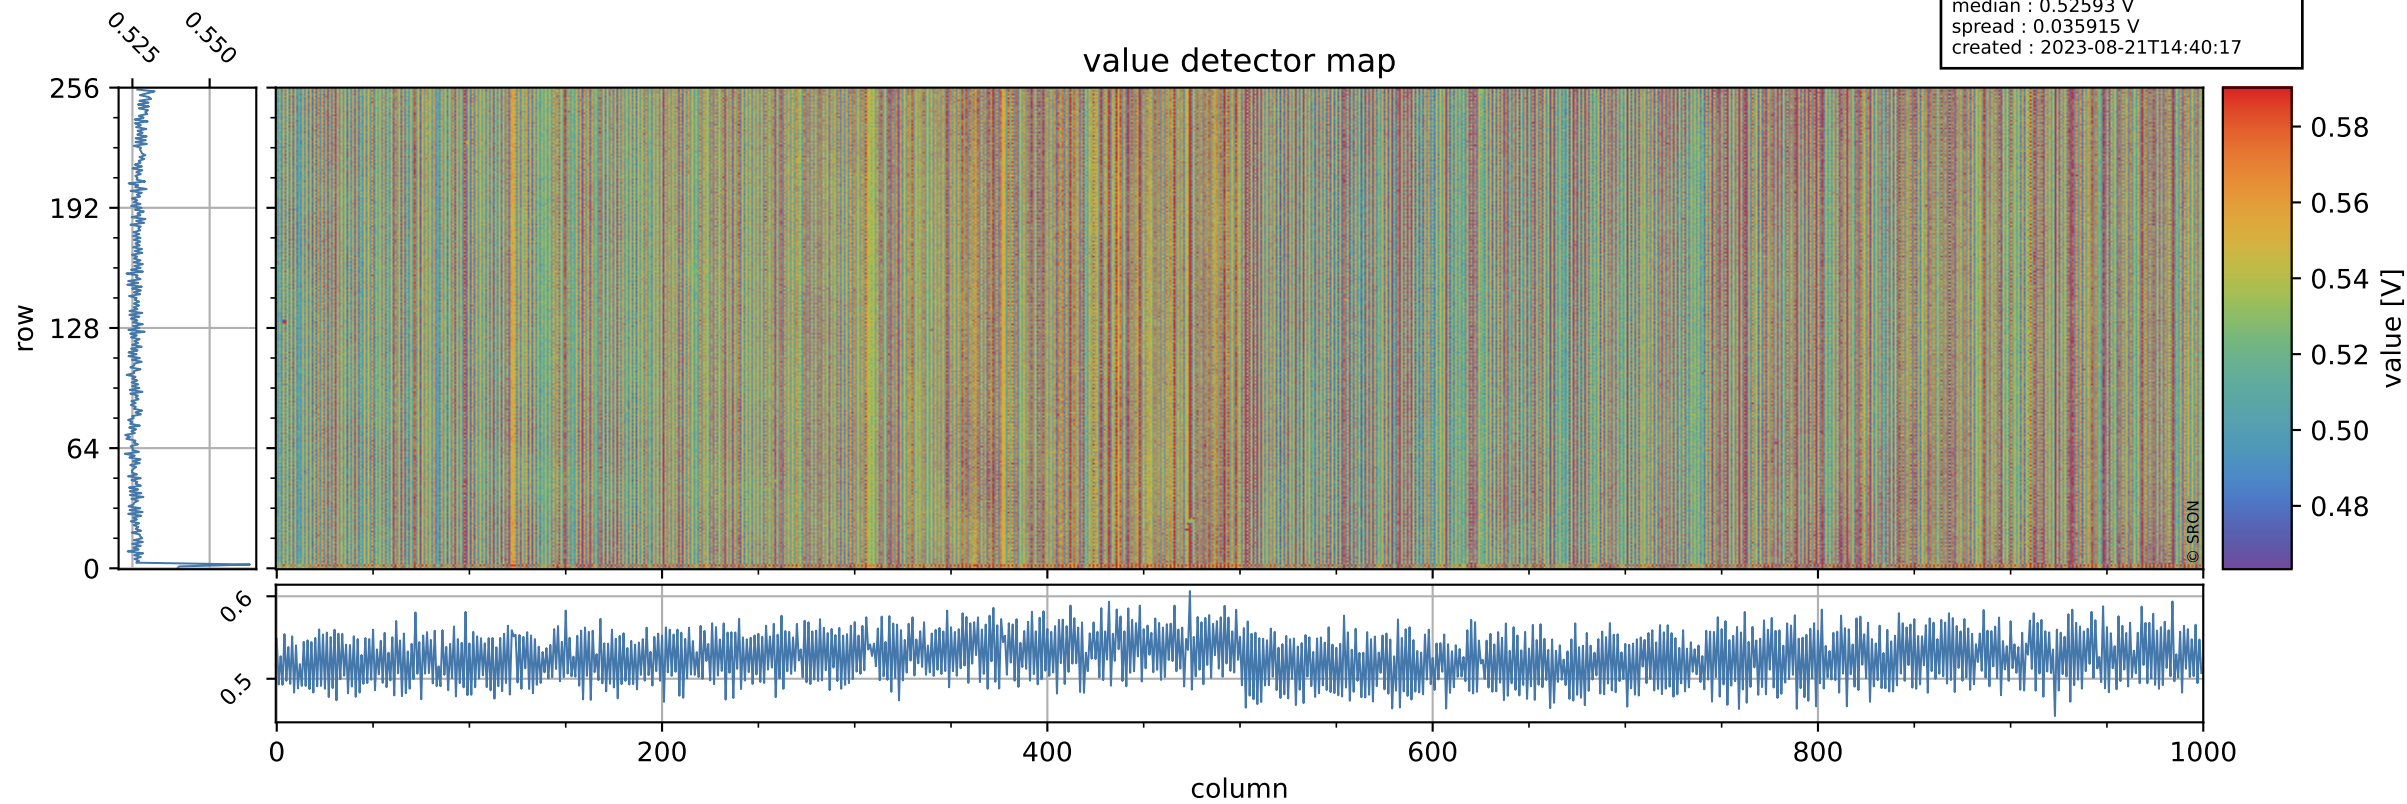

Tropomi SWIR offset (official)

orbits : 20 in [12952, 12997]
coverage : 2020-04-13 / 2020-04-16
median : 0.52593 V
spread : 0.035915 V
created : 2023-08-21T14:40:17

value detector map

Tropomi SWIR offset (official)

orbits : 20 in [12952, 12997]
coverage : 2020-04-13 / 2020-04-16
median : 31.38 μV
spread : 15.303 μV
created : 2023-08-21T14:40:17

Tropomi SWIR offset (official)

orbits : 20 in [12952, 12997]
coverage : 2020-04-13 / 2020-04-16
median : -0.093852 mV
spread : 0.36798 mV
created : 2023-08-21T14:40:17

value compared with SWIR offset CKD

Tropomi SWIR offset (official) ground-tracks of Sentinel-5P

orbits : 20 in [12952, 12997]
coverage : 2020-04-13 / 2020-04-16
created : 2023-08-21T14:40:18

Tropomi SWIR offset (official)

orbits : [2827, 12997]
coverage : 2018-04-30 / 2020-04-16
created : 2023-08-21T14:40:18

trend of detector median & temperatures