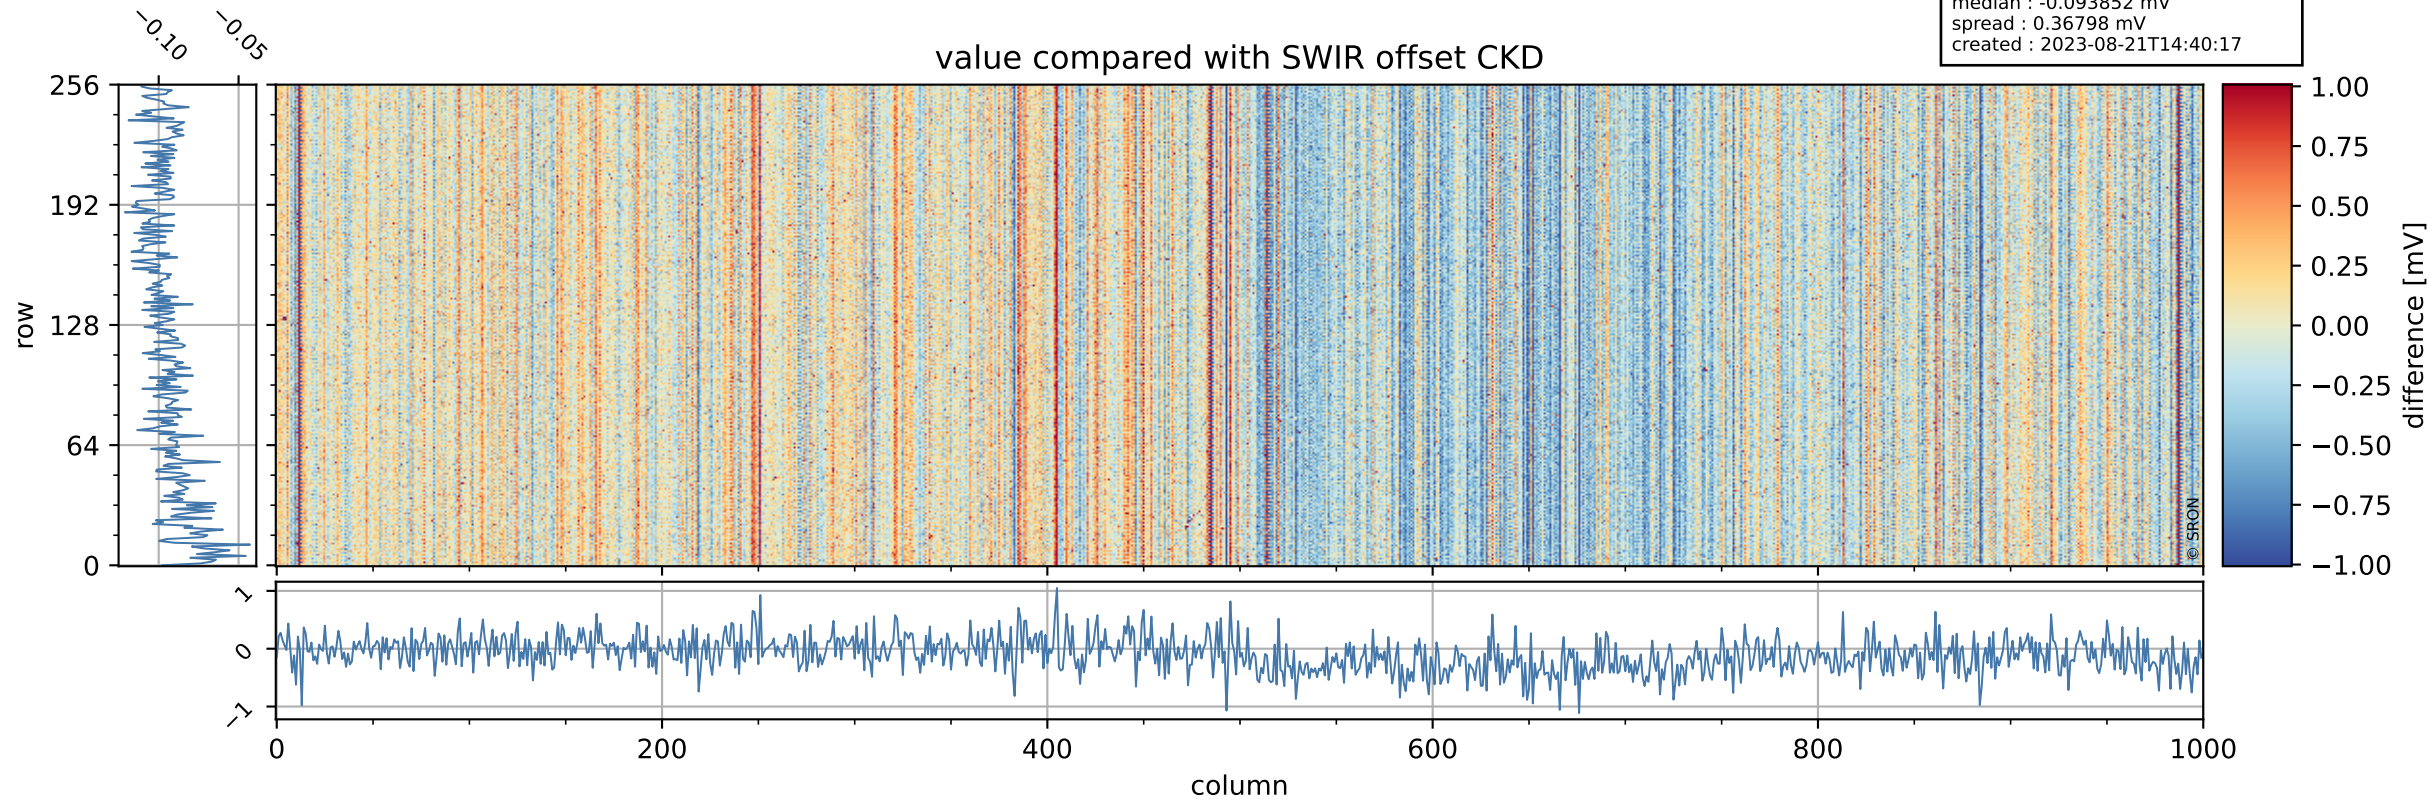

Tropomi SWIR offset (official)

orbits : 20 in [12952, 12997]
coverage : 2020-04-13 / 2020-04-16
median : 0.52593 V
spread : 0.035915 V
created : 2023-08-21T14:40:17

value detector map

Tropomi SWIR offset (official)

orbits : 20 in [12952, 12997]
coverage : 2020-04-13 / 2020-04-16
median : 31.38 μV
spread : 15.303 μV
created : 2023-08-21T14:40:17

Tropomi SWIR offset (official)

orbits : 20 in [12952, 12997]
coverage : 2020-04-13 / 2020-04-16
median : -0.093852 mV
spread : 0.36798 mV
created : 2023-08-21T14:40:17

value compared with SWIR offset CKD

Tropomi SWIR offset (official) ground-tracks of Sentinel-5P

orbits : 20 in [12952, 12997]
coverage : 2020-04-13 / 2020-04-16
created : 2023-08-21T14:40:18

Tropomi SWIR offset (official)

orbits : [2827, 12997]
coverage : 2018-04-30 / 2020-04-16
created : 2023-08-21T14:40:18

trend of detector median & temperatures