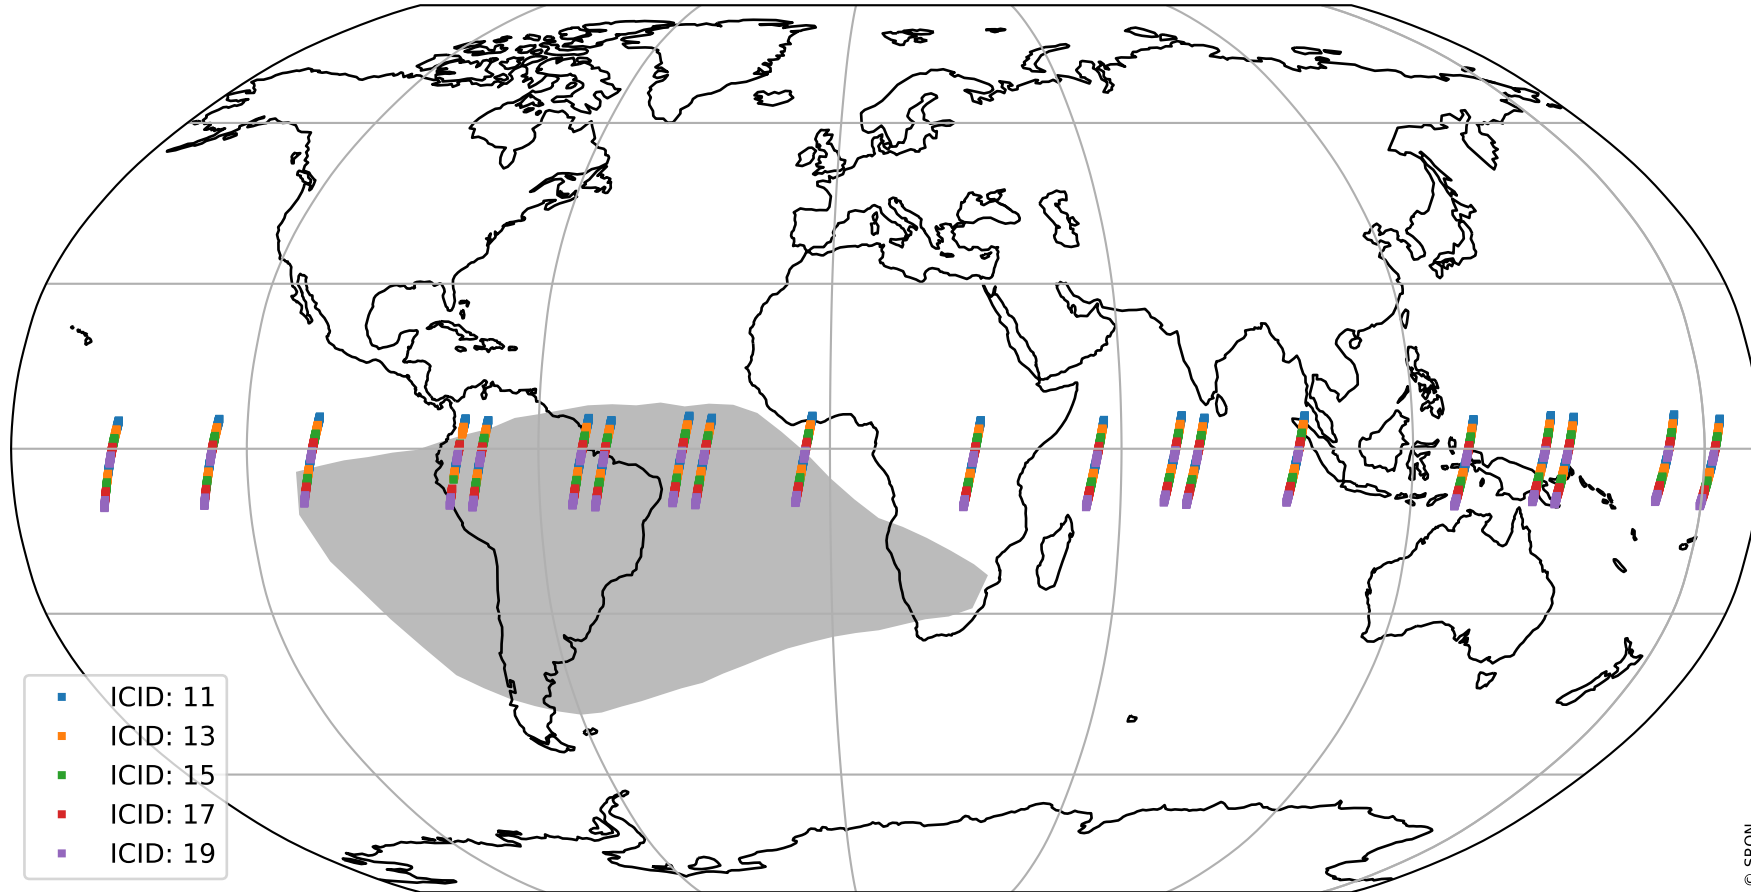

Tropomi SWIR offset (official)

orbits : 20 in [12952, 12997]
coverage : 2020-04-13 / 2020-04-16
median : 0.52593 V
spread : 0.035915 V
created : 2023-08-21T14:40:17

value detector map

Tropomi SWIR offset (official)

orbits : 20 in [12952, 12997]
coverage : 2020-04-13 / 2020-04-16
median : 31.38 μV
spread : 15.303 μV
created : 2023-08-21T14:40:17

Tropomi SWIR offset (official)

orbits : 20 in [12952, 12997]
coverage : 2020-04-13 / 2020-04-16
median : -0.093852 mV
spread : 0.36798 mV
created : 2023-08-21T14:40:17

value compared with SWIR offset CKD

Tropomi SWIR offset (official) ground-tracks of Sentinel-5P

orbits : 20 in [12952, 12997]
coverage : 2020-04-13 / 2020-04-16
created : 2023-08-21T14:40:18

Tropomi SWIR offset (official)

orbits : [2827, 12997]
coverage : 2018-04-30 / 2020-04-16
created : 2023-08-21T14:40:18

trend of detector median & temperatures