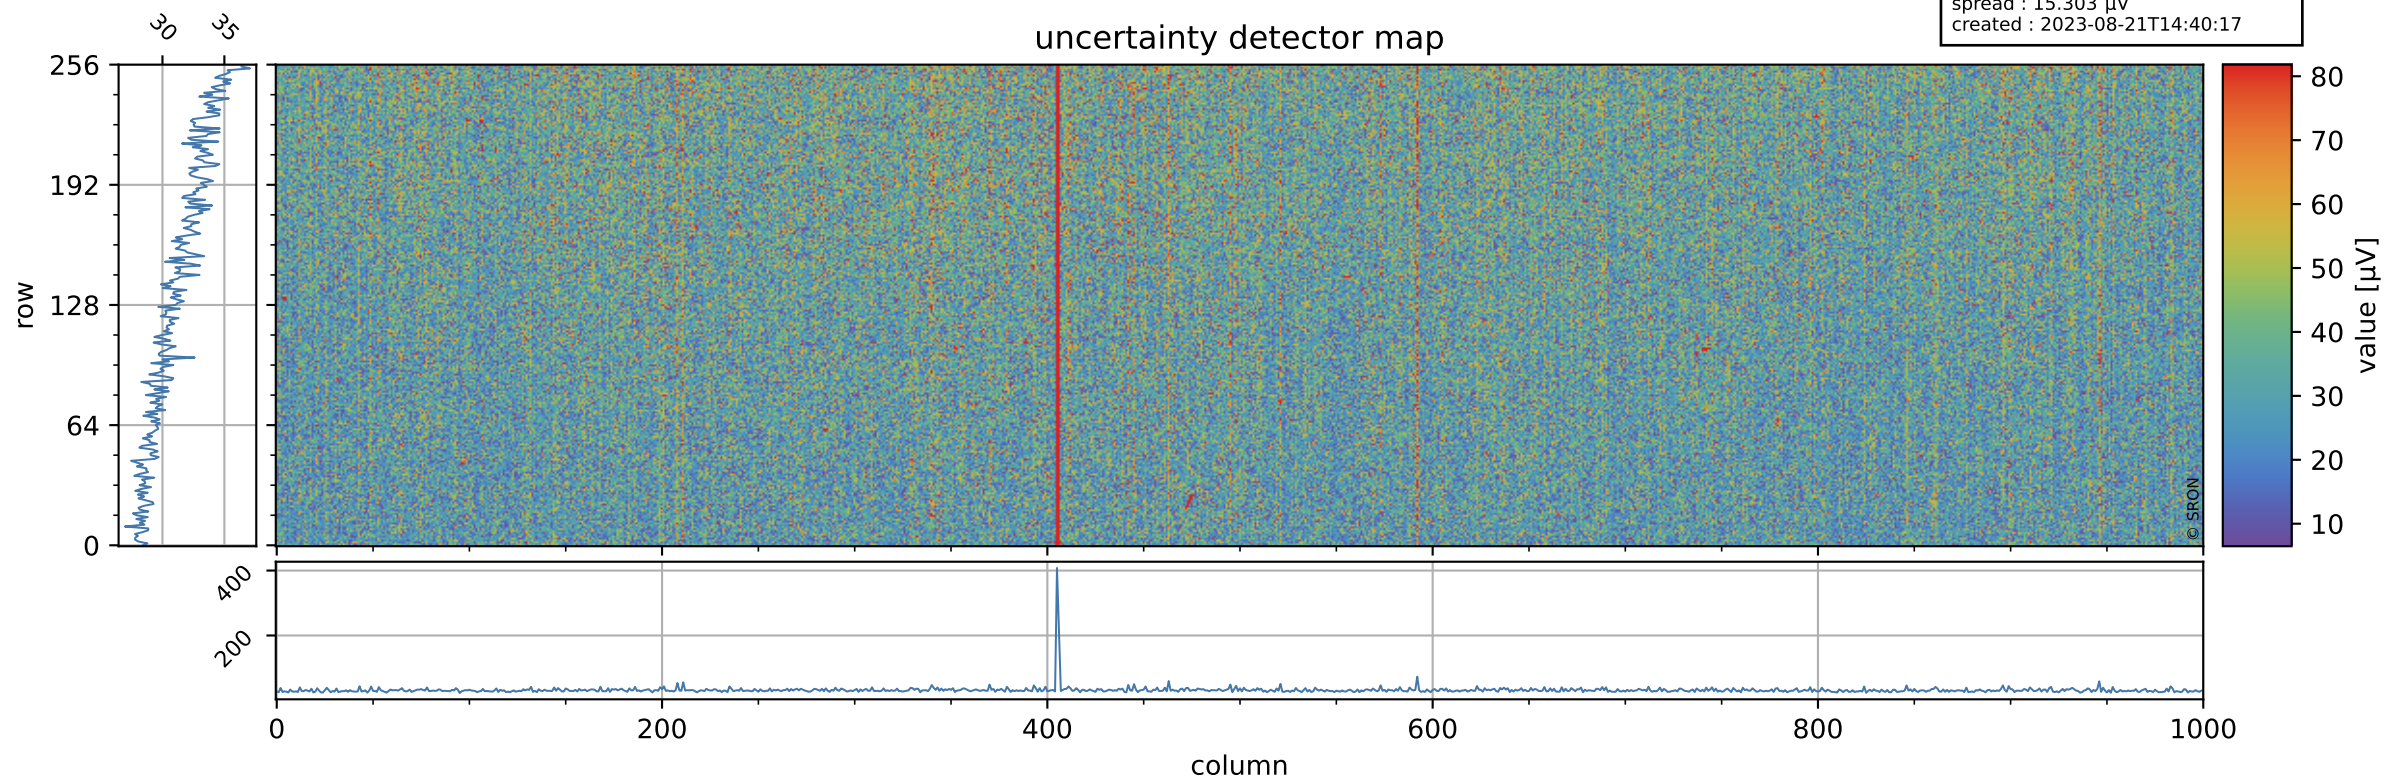

Tropomi SWIR offset (official)

orbits : 20 in [12952, 12997]
coverage : 2020-04-13 / 2020-04-16
median : 0.52593 V
spread : 0.035915 V
created : 2023-08-21T14:40:17

value detector map

Tropomi SWIR offset (official)

orbits : 20 in [12952, 12997]
coverage : 2020-04-13 / 2020-04-16
median : 31.38 μV
spread : 15.303 μV
created : 2023-08-21T14:40:17

Tropomi SWIR offset (official)

orbits : 20 in [12952, 12997]
coverage : 2020-04-13 / 2020-04-16
median : -0.093852 mV
spread : 0.36798 mV
created : 2023-08-21T14:40:17

value compared with SWIR offset CKD

Tropomi SWIR offset (official) ground-tracks of Sentinel-5P

orbits : 20 in [12952, 12997]
coverage : 2020-04-13 / 2020-04-16
created : 2023-08-21T14:40:18

Tropomi SWIR offset (official)

orbits : [2827, 12997]
coverage : 2018-04-30 / 2020-04-16
created : 2023-08-21T14:40:18

trend of detector median & temperatures