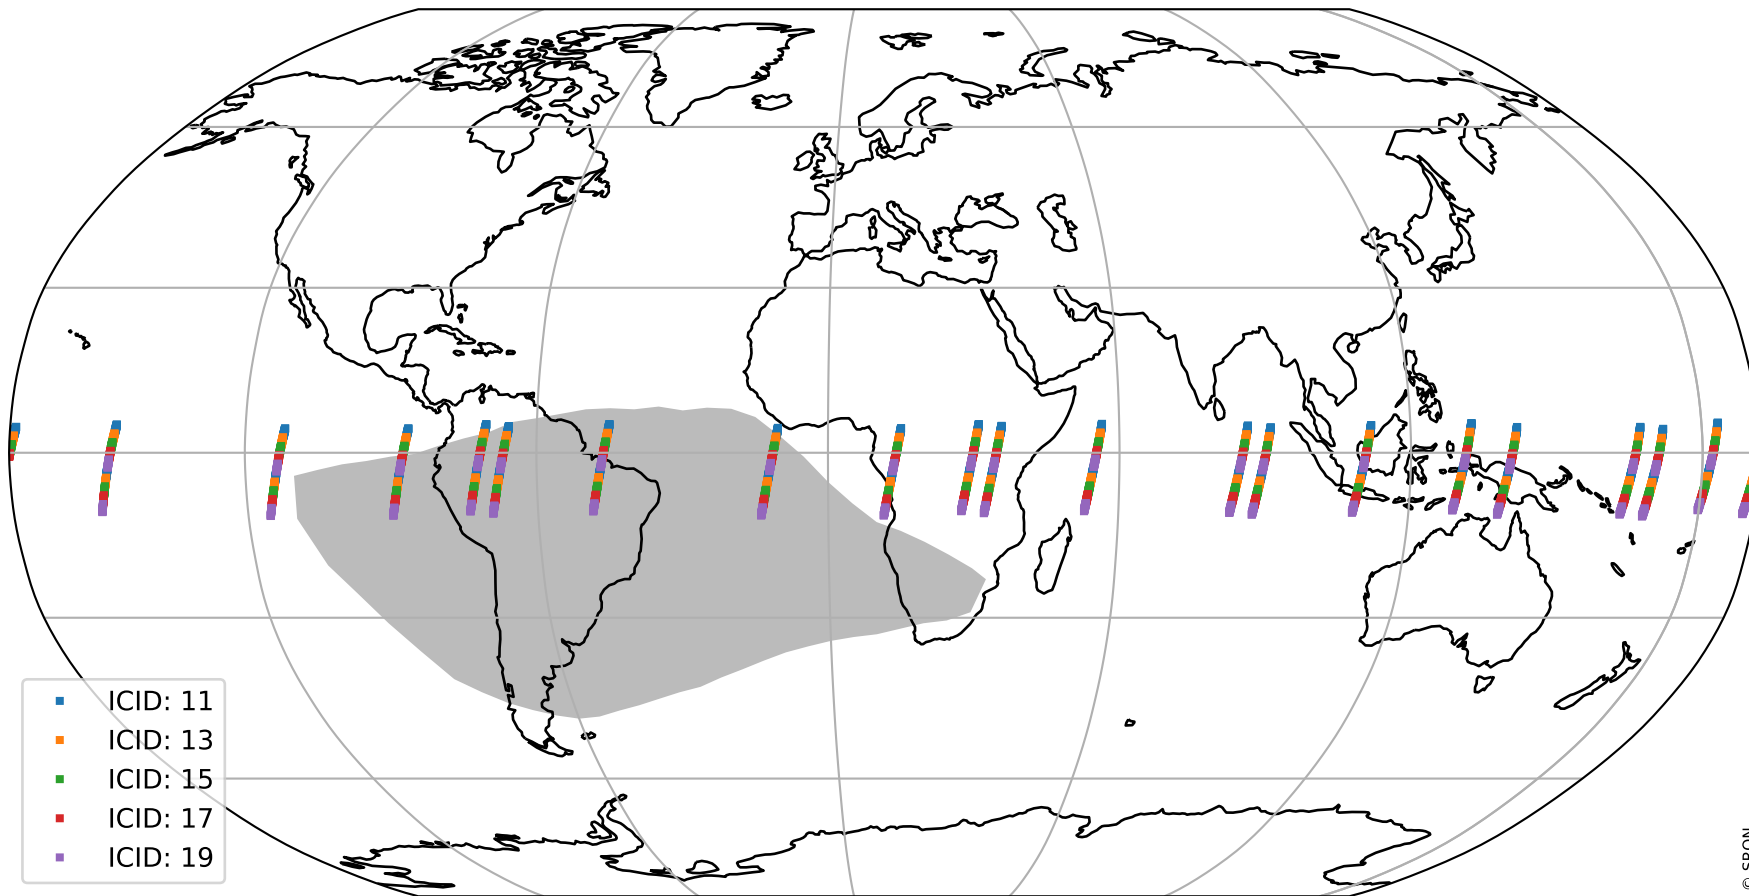

Tropomi SWIR offset (official)

orbits : 20 in [12982, 13027]
coverage : 2020-04-15 / 2020-04-18
median : 0.52592 V
spread : 0.035916 V
created : 2023-08-21T14:40:21

value detector map

Tropomi SWIR offset (official)

orbits : 20 in [12982, 13027]
coverage : 2020-04-15 / 2020-04-18
median : 31.604 μV
spread : 15.376 μV
created : 2023-08-21T14:40:21

Tropomi SWIR offset (official)

value compared with SWIR offset CKD

orbits : 20 in [12982, 13027]
coverage : 2020-04-15 / 2020-04-18
median : -0.10101 mV
spread : 0.37275 mV
created : 2023-08-21T14:40:22

Tropomi SWIR offset (official) ground-tracks of Sentinel-5P

orbits : 20 in [12982, 13027]
coverage : 2020-04-15 / 2020-04-18
created : 2023-08-21T14:40:22

Tropomi SWIR offset (official)

orbits : [2827, 13027]
coverage : 2018-04-30 / 2020-04-18
created : 2023-08-21T14:40:23

trend of detector median & temperatures