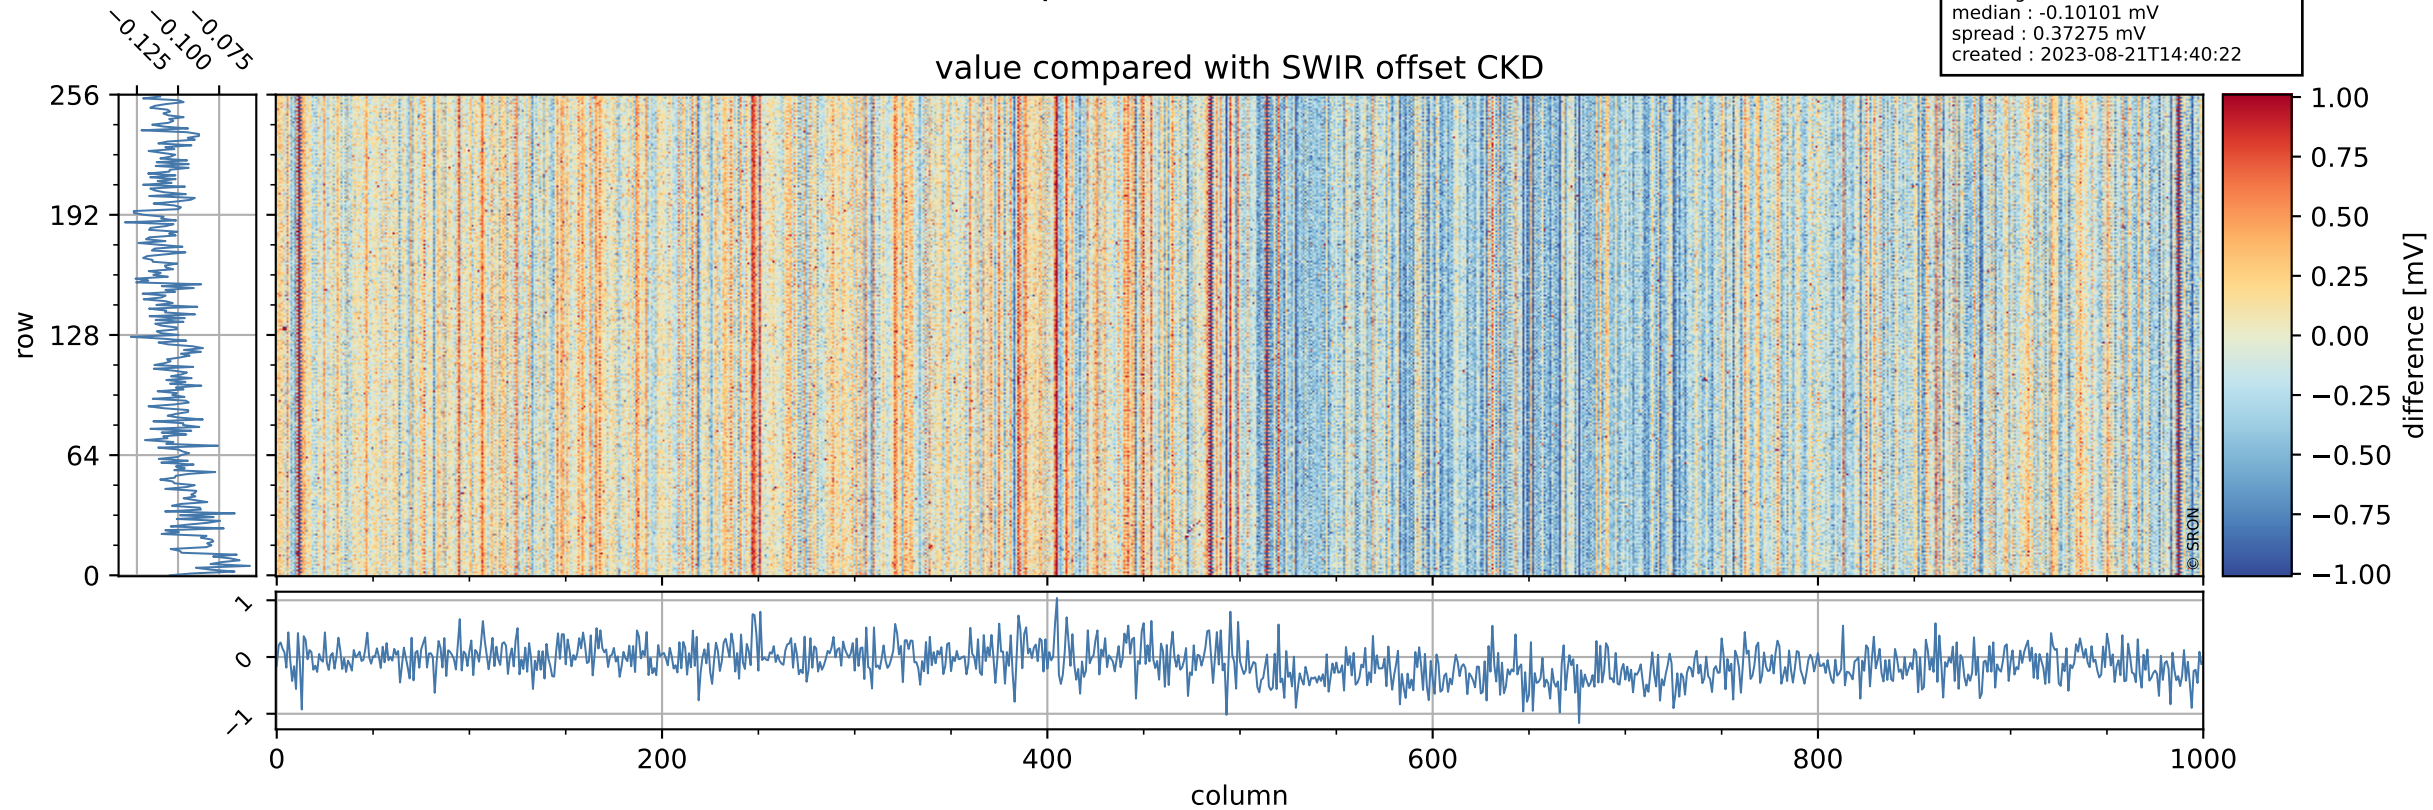

Tropomi SWIR offset (official)

orbits : 20 in [12982, 13027]
coverage : 2020-04-15 / 2020-04-18
median : 0.52592 V
spread : 0.035916 V
created : 2023-08-21T14:40:21

value detector map

Tropomi SWIR offset (official)

orbits : 20 in [12982, 13027]
coverage : 2020-04-15 / 2020-04-18
median : 31.604 μV
spread : 15.376 μV
created : 2023-08-21T14:40:21

Tropomi SWIR offset (official)

value compared with SWIR offset CKD

orbits : 20 in [12982, 13027]
coverage : 2020-04-15 / 2020-04-18
median : -0.10101 mV
spread : 0.37275 mV
created : 2023-08-21T14:40:22

Tropomi SWIR offset (official) ground-tracks of Sentinel-5P

orbits : 20 in [12982, 13027]
coverage : 2020-04-15 / 2020-04-18
created : 2023-08-21T14:40:22

Tropomi SWIR offset (official)

orbits : [2827, 13027]
coverage : 2018-04-30 / 2020-04-18
created : 2023-08-21T14:40:23

trend of detector median & temperatures