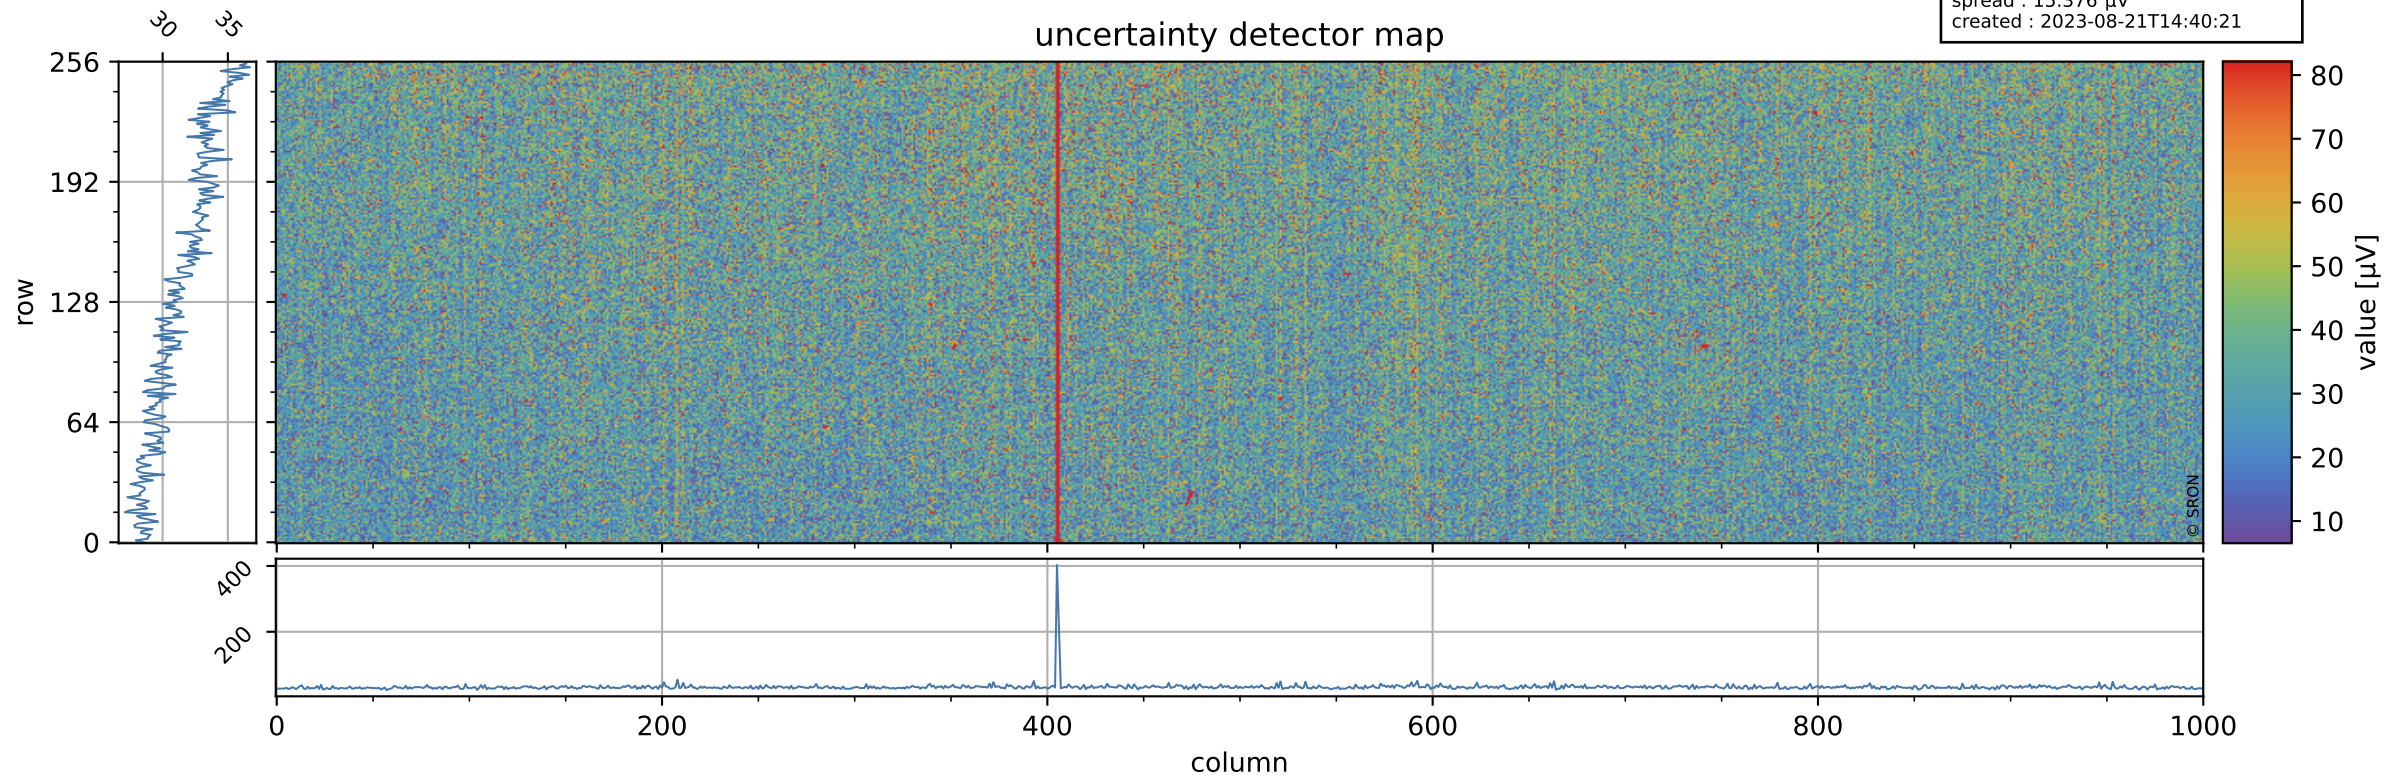

Tropomi SWIR offset (official)

orbits : 20 in [12982, 13027]
coverage : 2020-04-15 / 2020-04-18
median : 0.52592 V
spread : 0.035916 V
created : 2023-08-21T14:40:21

value detector map

Tropomi SWIR offset (official)

orbits : 20 in [12982, 13027]
coverage : 2020-04-15 / 2020-04-18
median : 31.604 μV
spread : 15.376 μV
created : 2023-08-21T14:40:21

Tropomi SWIR offset (official)

value compared with SWIR offset CKD

orbits : 20 in [12982, 13027]
coverage : 2020-04-15 / 2020-04-18
median : -0.10101 mV
spread : 0.37275 mV
created : 2023-08-21T14:40:22

Tropomi SWIR offset (official) ground-tracks of Sentinel-5P

orbits : 20 in [12982, 13027]
coverage : 2020-04-15 / 2020-04-18
created : 2023-08-21T14:40:22

Tropomi SWIR offset (official)

orbits : [2827, 13027]
coverage : 2018-04-30 / 2020-04-18
created : 2023-08-21T14:40:23

trend of detector median & temperatures