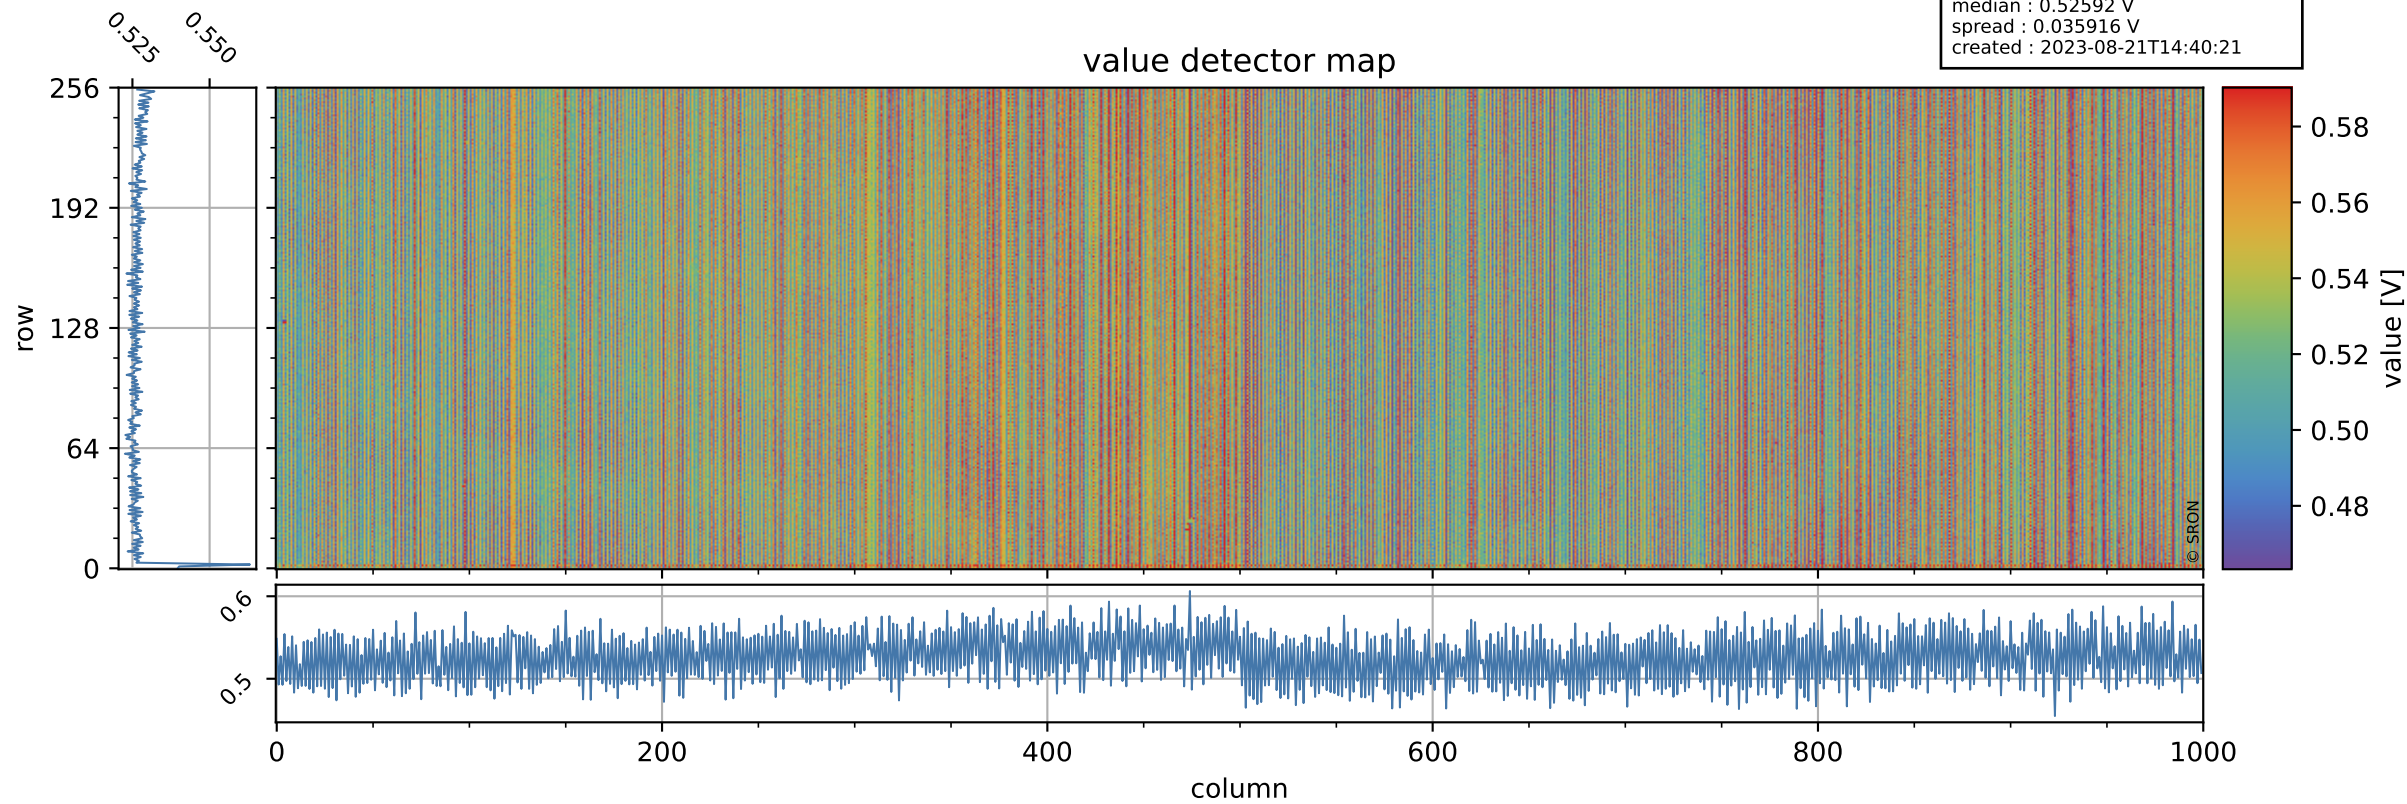

Tropomi SWIR offset (official)

orbits : 20 in [12982, 13027]
coverage : 2020-04-15 / 2020-04-18
median : 0.52592 V
spread : 0.035916 V
created : 2023-08-21T14:40:21

value detector map

Tropomi SWIR offset (official)

orbits : 20 in [12982, 13027]
coverage : 2020-04-15 / 2020-04-18
median : 31.604 μV
spread : 15.376 μV
created : 2023-08-21T14:40:21

Tropomi SWIR offset (official)

value compared with SWIR offset CKD

orbits : 20 in [12982, 13027]
coverage : 2020-04-15 / 2020-04-18
median : -0.10101 mV
spread : 0.37275 mV
created : 2023-08-21T14:40:22

Tropomi SWIR offset (official) ground-tracks of Sentinel-5P

orbits : 20 in [12982, 13027]
coverage : 2020-04-15 / 2020-04-18
created : 2023-08-21T14:40:22

Tropomi SWIR offset (official)

orbits : [2827, 13027]
coverage : 2018-04-30 / 2020-04-18
created : 2023-08-21T14:40:23

trend of detector median & temperatures