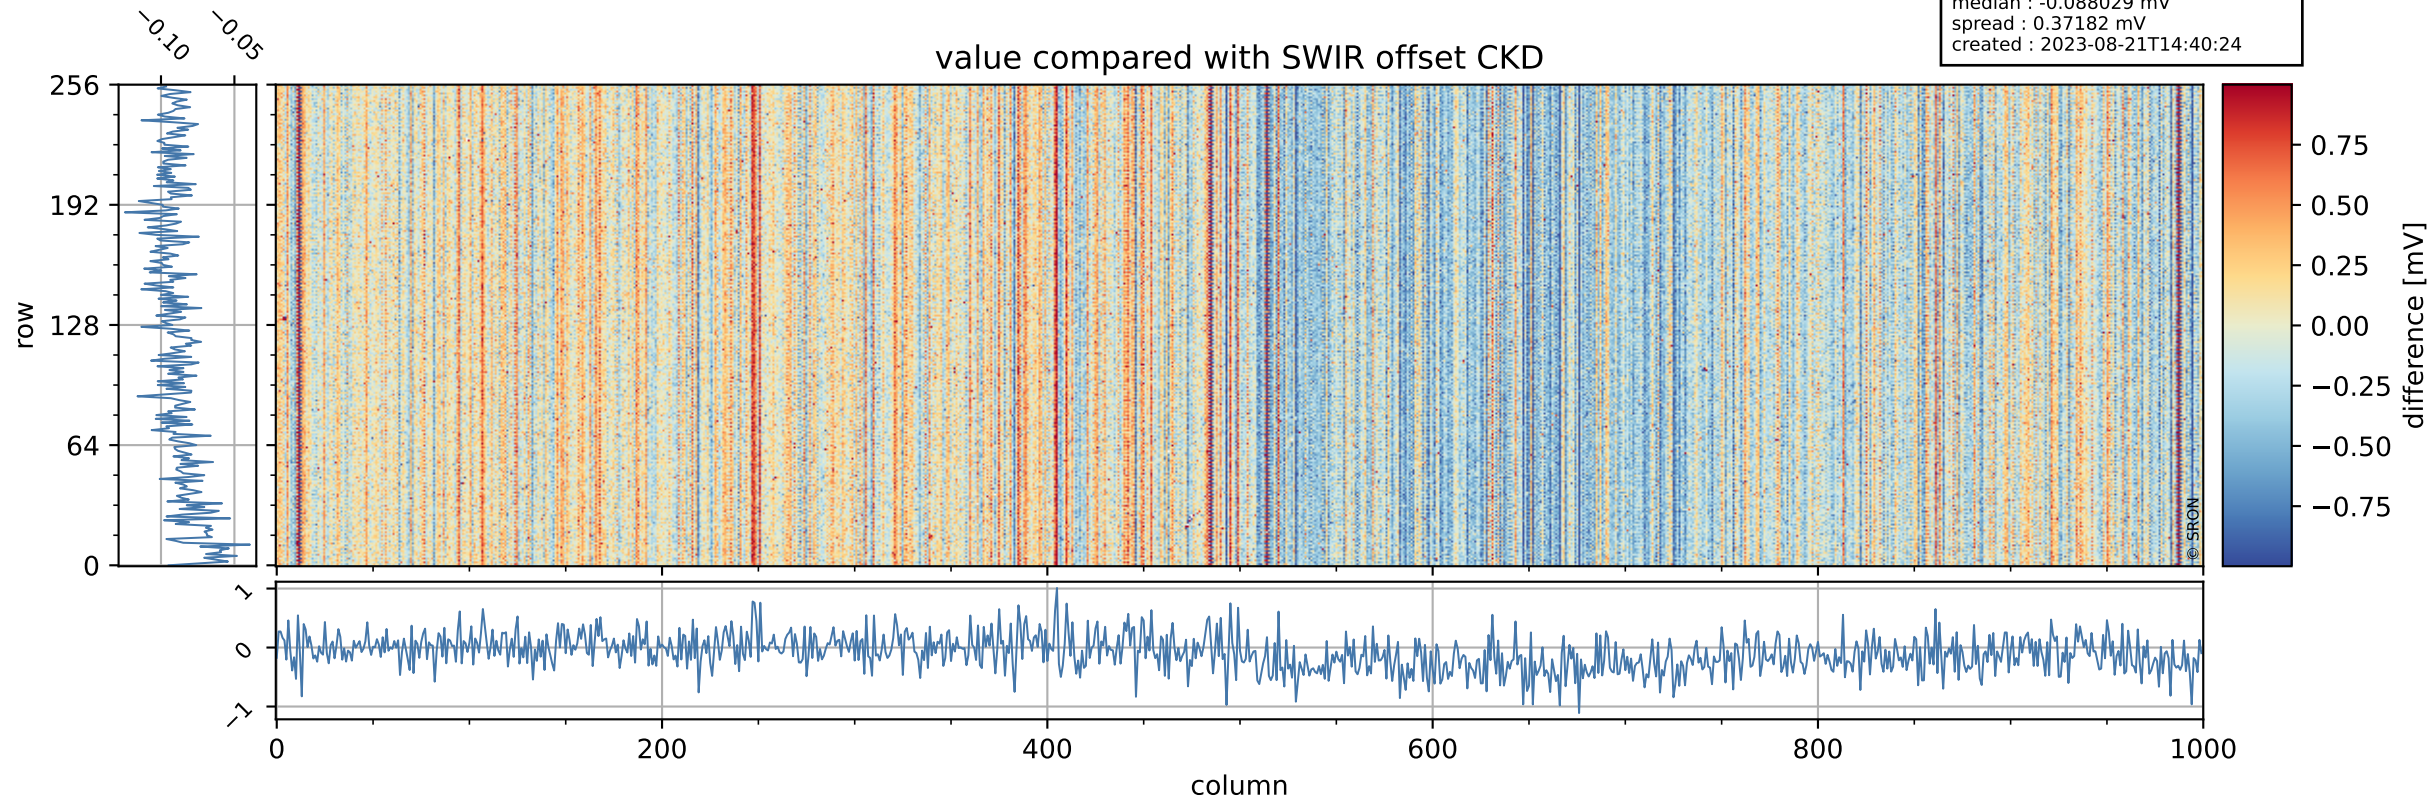

Tropomi SWIR offset (official)

orbits : 19 in [12997, 13042]
coverage : 2020-04-16 / 2020-04-19
median : 0.52593 V
spread : 0.035916 V
created : 2023-08-21T14:40:23

value detector map

Tropomi SWIR offset (official)

orbits : 19 in [12997, 13042]
coverage : 2020-04-16 / 2020-04-19
median : 30.566 μV
spread : 15.207 μV
created : 2023-08-21T14:40:24

Tropomi SWIR offset (official)

value compared with SWIR offset CKD

orbits : 19 in [12997, 13042]
coverage : 2020-04-16 / 2020-04-19
median : -0.088029 mV
spread : 0.37182 mV
created : 2023-08-21T14:40:24

Tropomi SWIR offset (official) ground-tracks of Sentinel-5P

orbits : 19 in [12997, 13042]
coverage : 2020-04-16 / 2020-04-19
created : 2023-08-21T14:40:24

Tropomi SWIR offset (official)

orbits : [2827, 13042]
coverage : 2018-04-30 / 2020-04-19
created : 2023-08-21T14:40:25

trend of detector median & temperatures