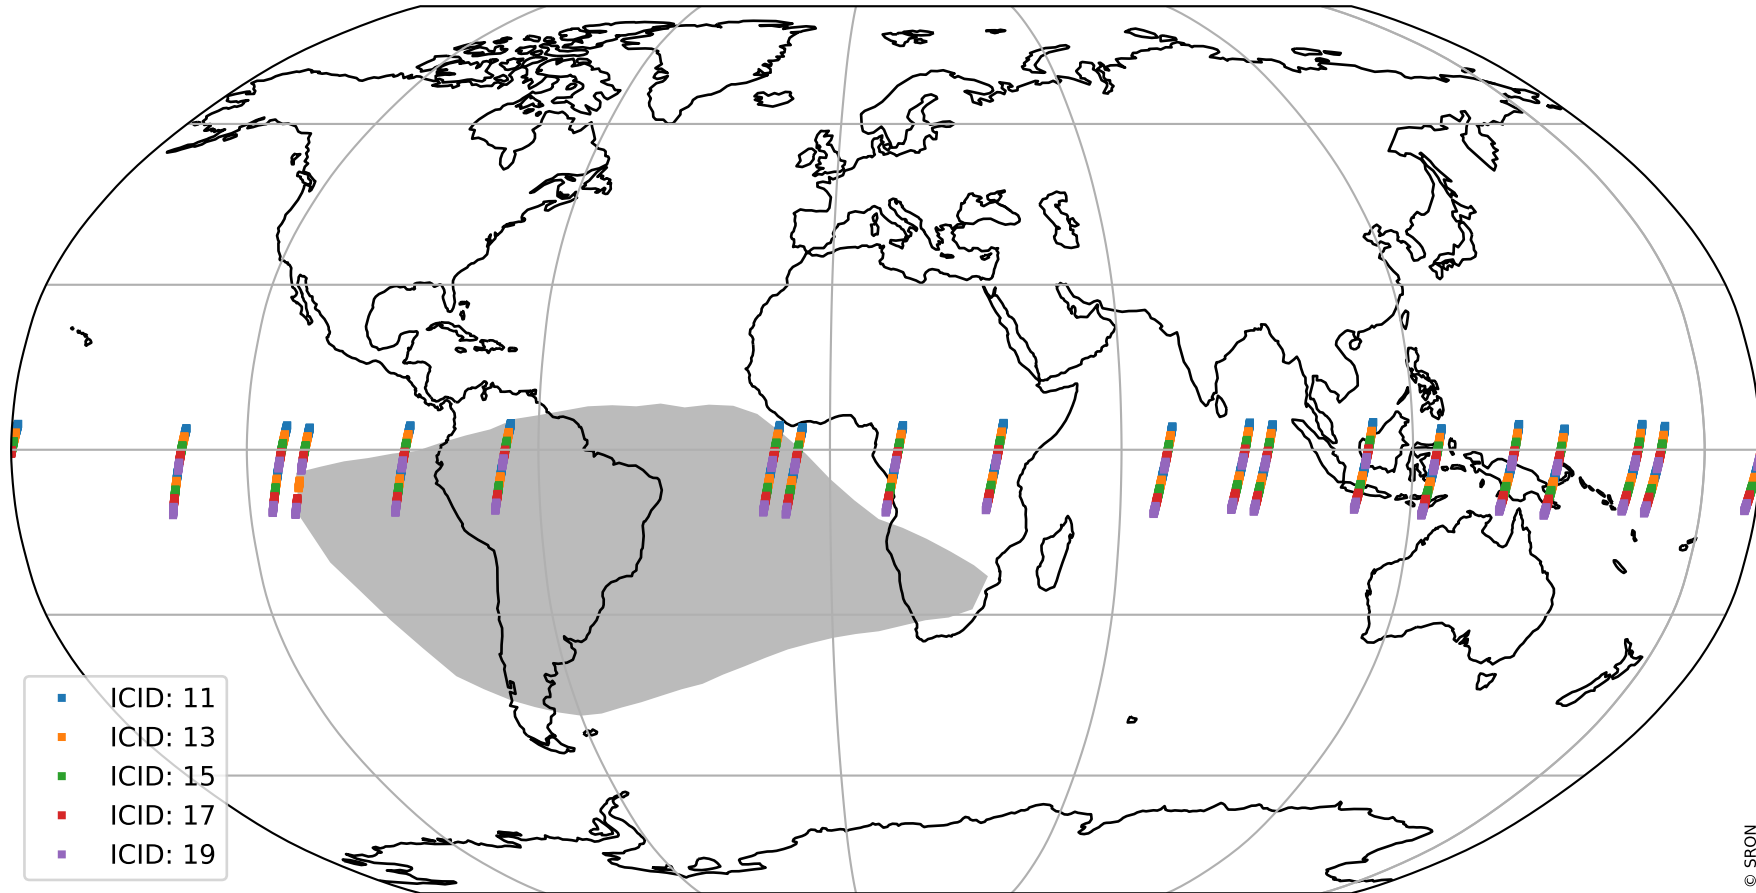

Tropomi SWIR offset (official)

orbits : 19 in [12997, 13042]
coverage : 2020-04-16 / 2020-04-19
median : 0.52593 V
spread : 0.035916 V
created : 2023-08-21T14:40:23

value detector map

Tropomi SWIR offset (official)

orbits : 19 in [12997, 13042]
coverage : 2020-04-16 / 2020-04-19
median : 30.566 μV
spread : 15.207 μV
created : 2023-08-21T14:40:24

Tropomi SWIR offset (official)

value compared with SWIR offset CKD

orbits : 19 in [12997, 13042]
coverage : 2020-04-16 / 2020-04-19
median : -0.088029 mV
spread : 0.37182 mV
created : 2023-08-21T14:40:24

Tropomi SWIR offset (official) ground-tracks of Sentinel-5P

orbits : 19 in [12997, 13042]
coverage : 2020-04-16 / 2020-04-19
created : 2023-08-21T14:40:24

Tropomi SWIR offset (official)

orbits : [2827, 13042]
coverage : 2018-04-30 / 2020-04-19
created : 2023-08-21T14:40:25