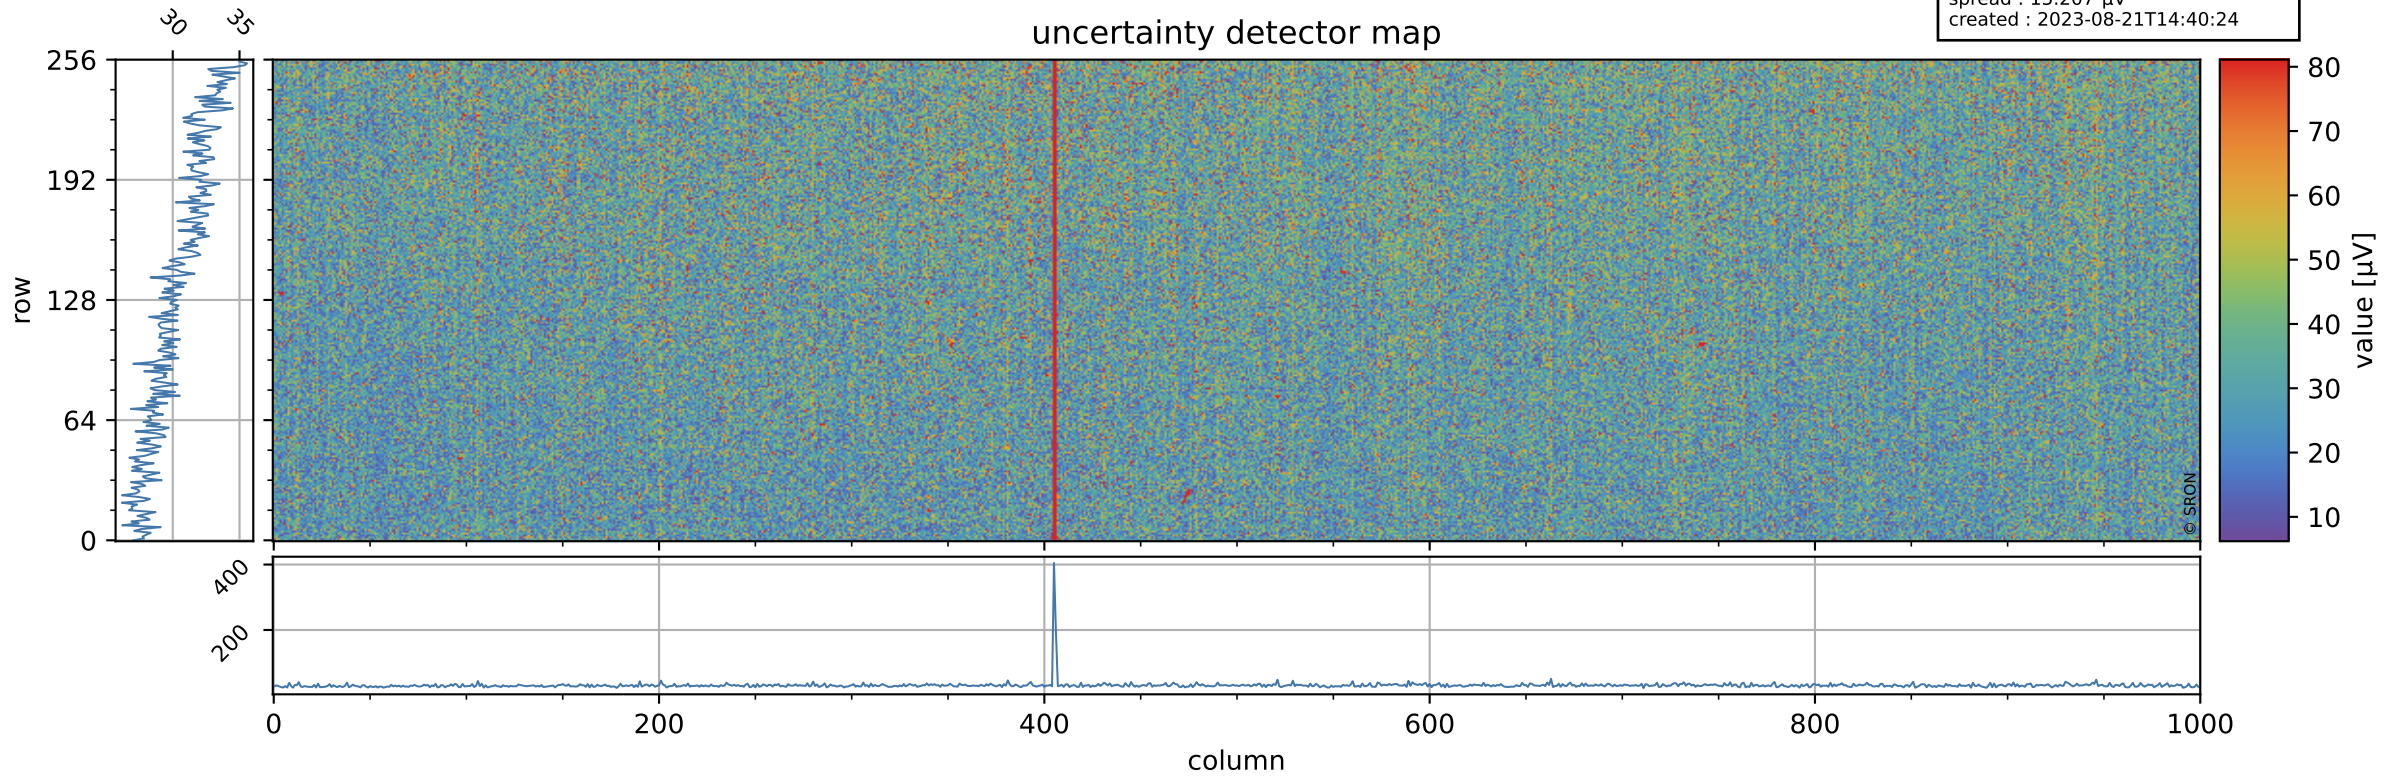

Tropomi SWIR offset (official)

orbits : 19 in [12997, 13042]
coverage : 2020-04-16 / 2020-04-19
median : 0.52593 V
spread : 0.035916 V
created : 2023-08-21T14:40:23

value detector map

Tropomi SWIR offset (official)

orbits : 19 in [12997, 13042]
coverage : 2020-04-16 / 2020-04-19
median : 30.566 μV
spread : 15.207 μV
created : 2023-08-21T14:40:24

Tropomi SWIR offset (official)

value compared with SWIR offset CKD

orbits : 19 in [12997, 13042]
coverage : 2020-04-16 / 2020-04-19
median : -0.088029 mV
spread : 0.37182 mV
created : 2023-08-21T14:40:24

Tropomi SWIR offset (official) ground-tracks of Sentinel-5P

orbits : 19 in [12997, 13042]
coverage : 2020-04-16 / 2020-04-19
created : 2023-08-21T14:40:24

Tropomi SWIR offset (official)

orbits : [2827, 13042]
coverage : 2018-04-30 / 2020-04-19
created : 2023-08-21T14:40:25

trend of detector median & temperatures