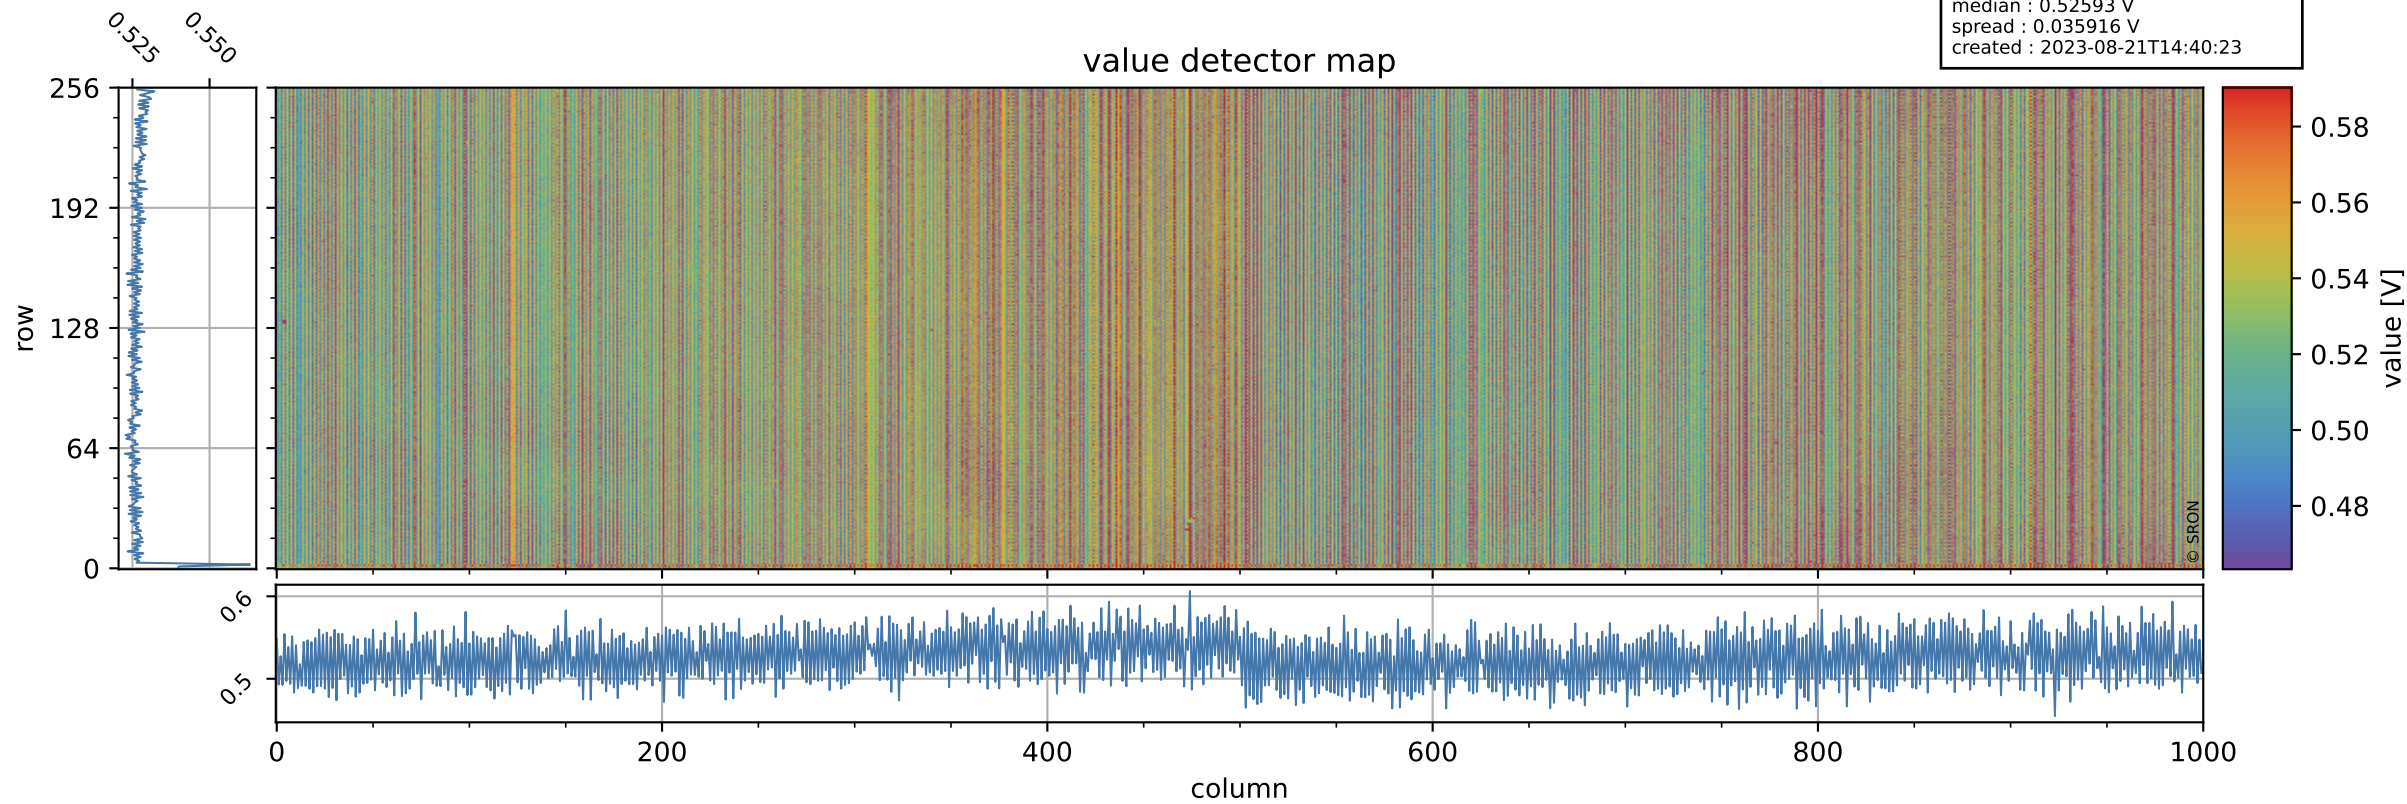

Tropomi SWIR offset (official)

orbits : 19 in [12997, 13042]
coverage : 2020-04-16 / 2020-04-19
median : 0.52593 V
spread : 0.035916 V
created : 2023-08-21T14:40:23

value detector map

Tropomi SWIR offset (official)

orbits : 19 in [12997, 13042]
coverage : 2020-04-16 / 2020-04-19
median : 30.566 μV
spread : 15.207 μV
created : 2023-08-21T14:40:24

Tropomi SWIR offset (official)

value compared with SWIR offset CKD

orbits : 19 in [12997, 13042]
coverage : 2020-04-16 / 2020-04-19
median : -0.088029 mV
spread : 0.37182 mV
created : 2023-08-21T14:40:24

Tropomi SWIR offset (official) ground-tracks of Sentinel-5P

orbits : 19 in [12997, 13042]
coverage : 2020-04-16 / 2020-04-19
created : 2023-08-21T14:40:24

Tropomi SWIR offset (official)

orbits : [2827, 13042]
coverage : 2018-04-30 / 2020-04-19
created : 2023-08-21T14:40:25

trend of detector median & temperatures