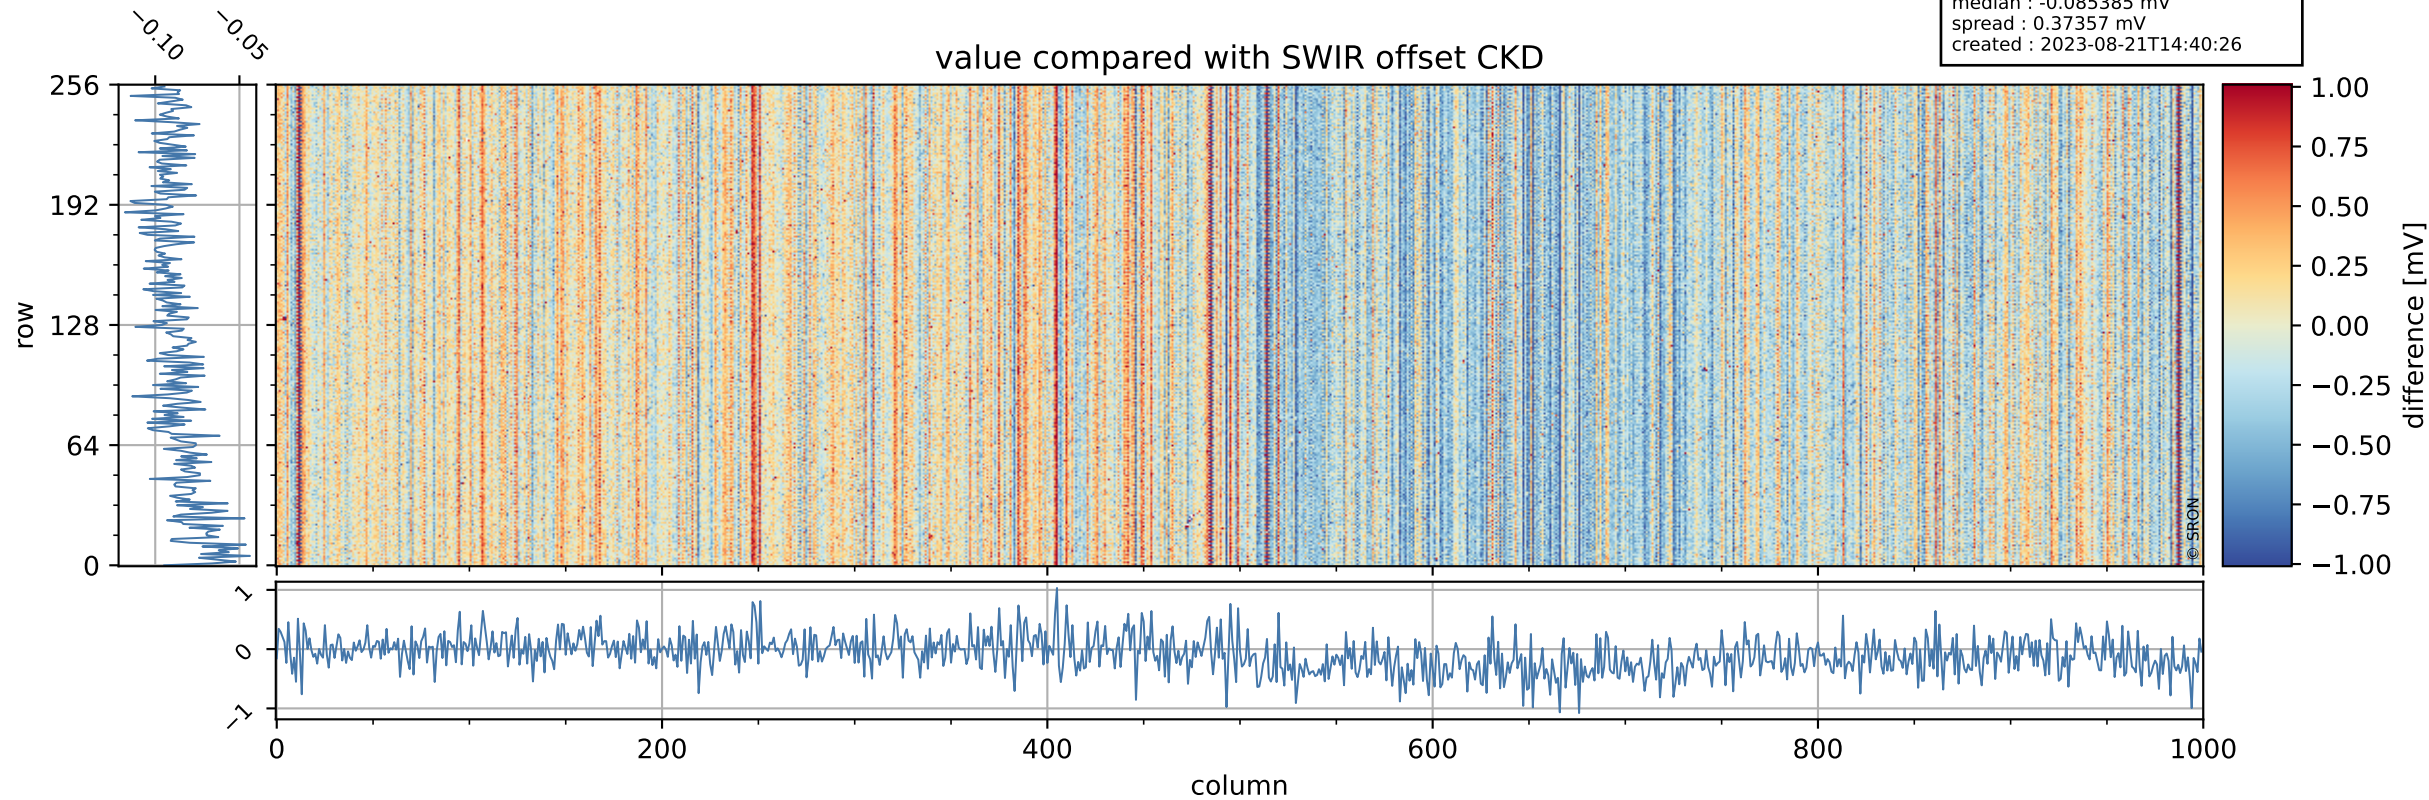

## value detector map

# Tropomi SWIR offset (official)

orbits : 20 in [13012, 13057]  
coverage : 2020-04-17 / 2020-04-20  
median : 30.543  $\mu\text{V}$   
spread : 15.157  $\mu\text{V}$   
created : 2023-08-21T14:40:26

# Tropomi SWIR offset (official)

orbits : 20 in [13012, 13057]  
coverage : 2020-04-17 / 2020-04-20  
median : -0.085385 mV  
spread : 0.37357 mV  
created : 2023-08-21T14:40:26

value compared with SWIR offset CKD

# Tropomi SWIR offset (official) ground-tracks of Sentinel-5P

orbits : 20 in [13012, 13057]  
coverage : 2020-04-17 / 2020-04-20  
created : 2023-08-21T14:40:26