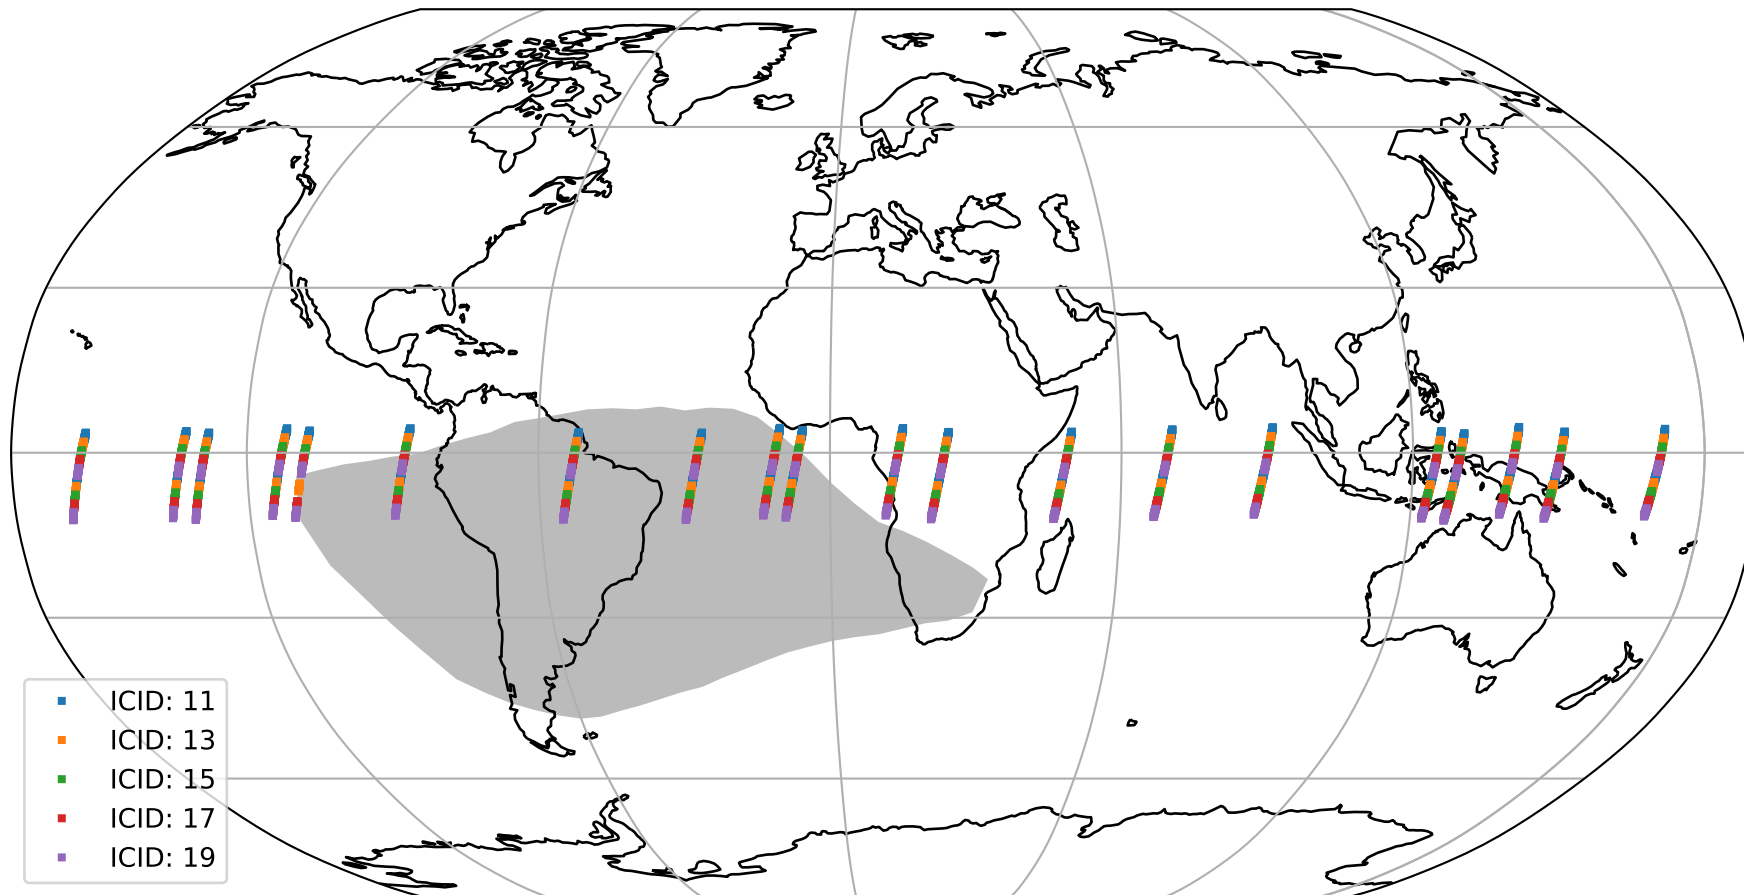

# Tropomi SWIR offset (official)

orbits : 20 in [13012, 13057]  
coverage : 2020-04-17 / 2020-04-20  
median : 30.543  $\mu\text{V}$   
spread : 15.157  $\mu\text{V}$   
created : 2023-08-21T14:40:26

# Tropomi SWIR offset (official)

orbits : 20 in [13012, 13057]  
coverage : 2020-04-17 / 2020-04-20  
median : -0.085385 mV  
spread : 0.37357 mV  
created : 2023-08-21T14:40:26

value compared with SWIR offset CKD

# Tropomi SWIR offset (official) ground-tracks of Sentinel-5P

orbits : 20 in [13012, 13057]  
coverage : 2020-04-17 / 2020-04-20  
created : 2023-08-21T14:40:26

# Tropomi SWIR offset (official)

orbits : [2827, 13057]  
coverage : 2018-04-30 / 2020-04-20  
created : 2023-08-21T14:40:27