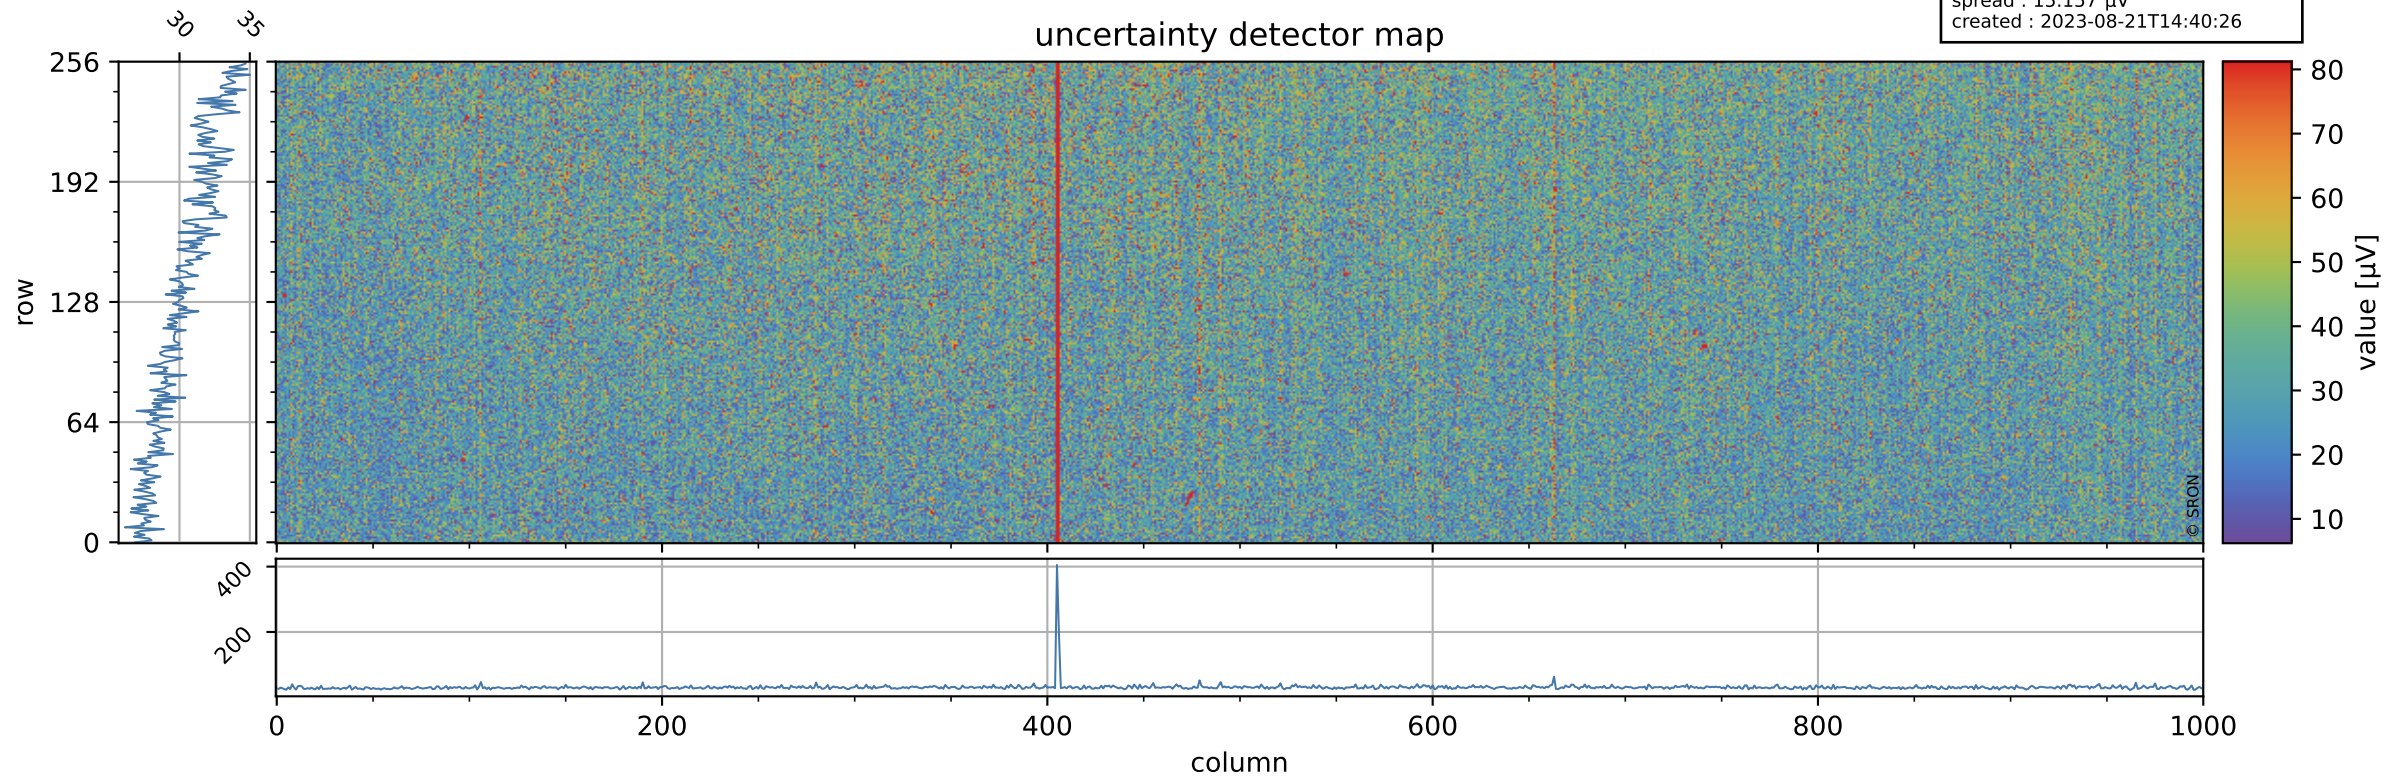

# Tropomi SWIR offset (official)

orbits : 20 in [13012, 13057]  
coverage : 2020-04-17 / 2020-04-20  
median : 0.52594 V  
spread : 0.035914 V  
created : 2023-08-21T14:40:25

## value detector map

# Tropomi SWIR offset (official)

orbits : 20 in [13012, 13057]  
coverage : 2020-04-17 / 2020-04-20  
median : 30.543  $\mu\text{V}$   
spread : 15.157  $\mu\text{V}$   
created : 2023-08-21T14:40:26

# Tropomi SWIR offset (official) ground-tracks of Sentinel-5P

orbits : 20 in [13012, 13057]  
coverage : 2020-04-17 / 2020-04-20  
created : 2023-08-21T14:40:26