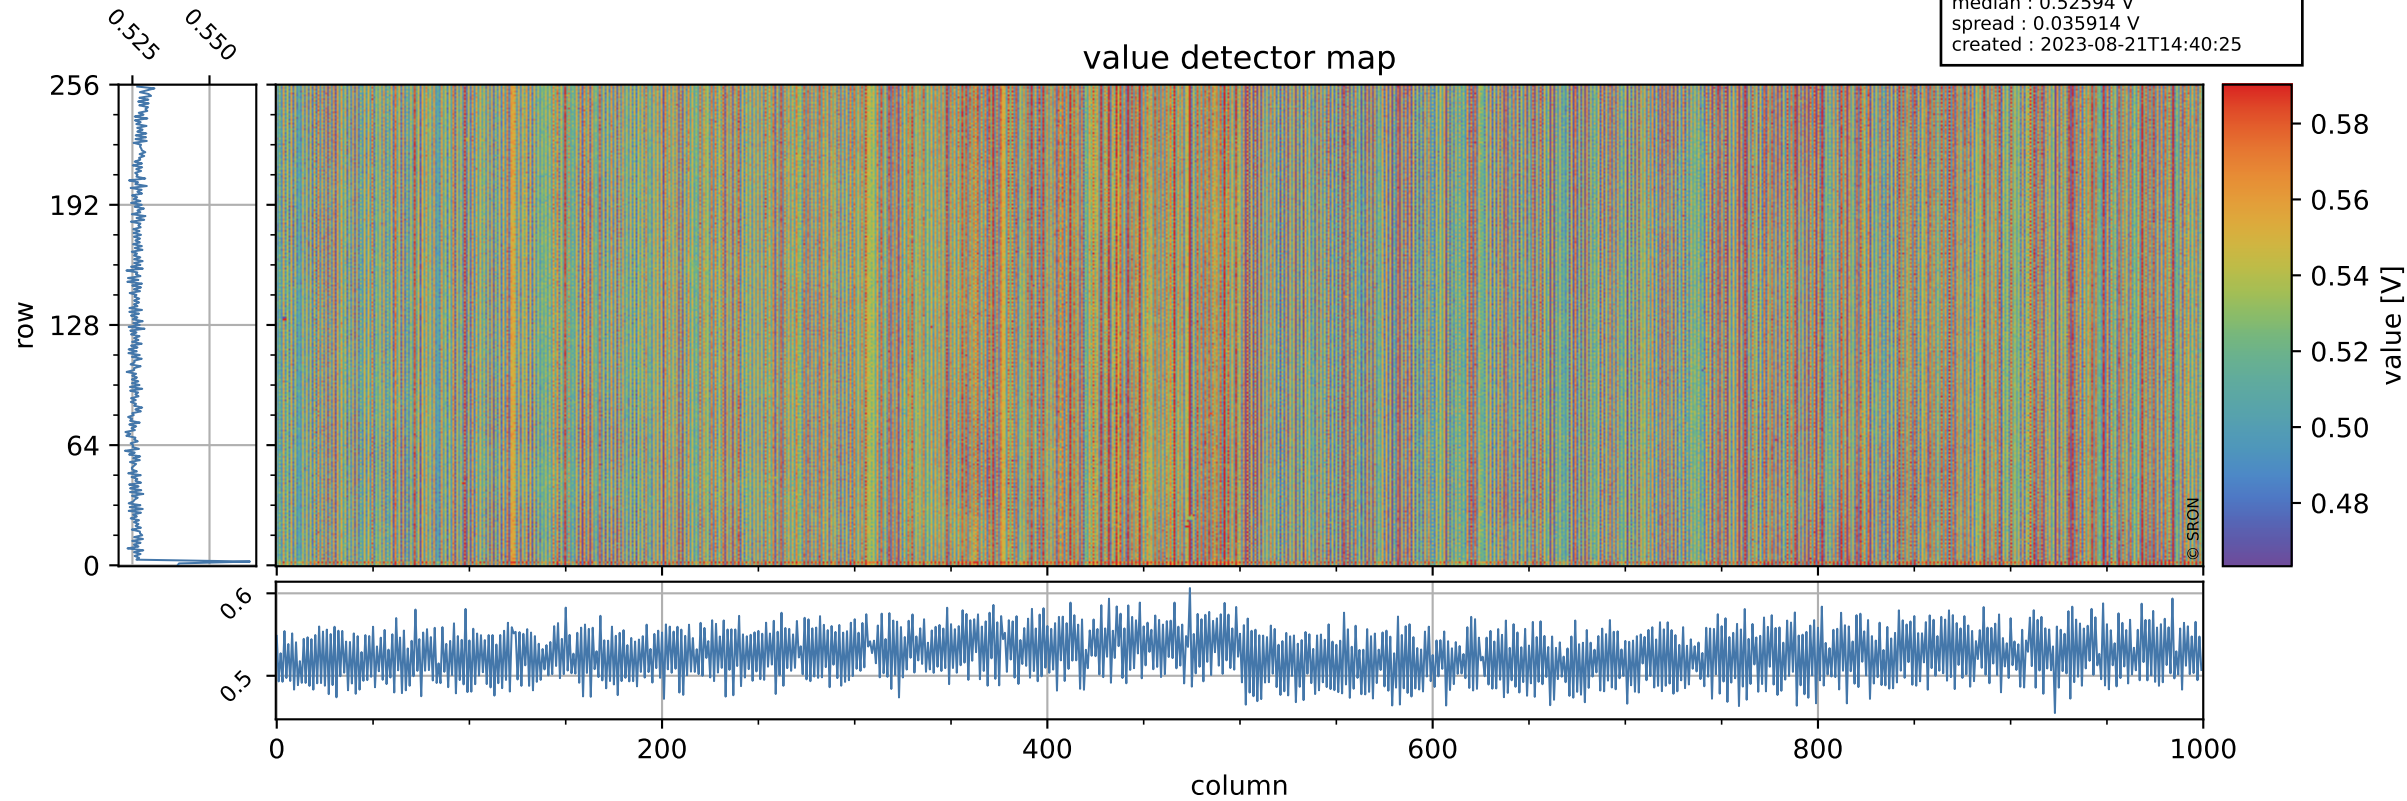

# Tropomi SWIR offset (official)

orbits : 20 in [13012, 13057]  
coverage : 2020-04-17 / 2020-04-20  
median : 0.52594 V  
spread : 0.035914 V  
created : 2023-08-21T14:40:25

## value detector map

# Tropomi SWIR offset (official)

orbits : 20 in [13012, 13057]  
coverage : 2020-04-17 / 2020-04-20  
median : 30.543  $\mu\text{V}$   
spread : 15.157  $\mu\text{V}$   
created : 2023-08-21T14:40:26

# Tropomi SWIR offset (official) ground-tracks of Sentinel-5P

orbits : 20 in [13012, 13057]  
coverage : 2020-04-17 / 2020-04-20  
created : 2023-08-21T14:40:26