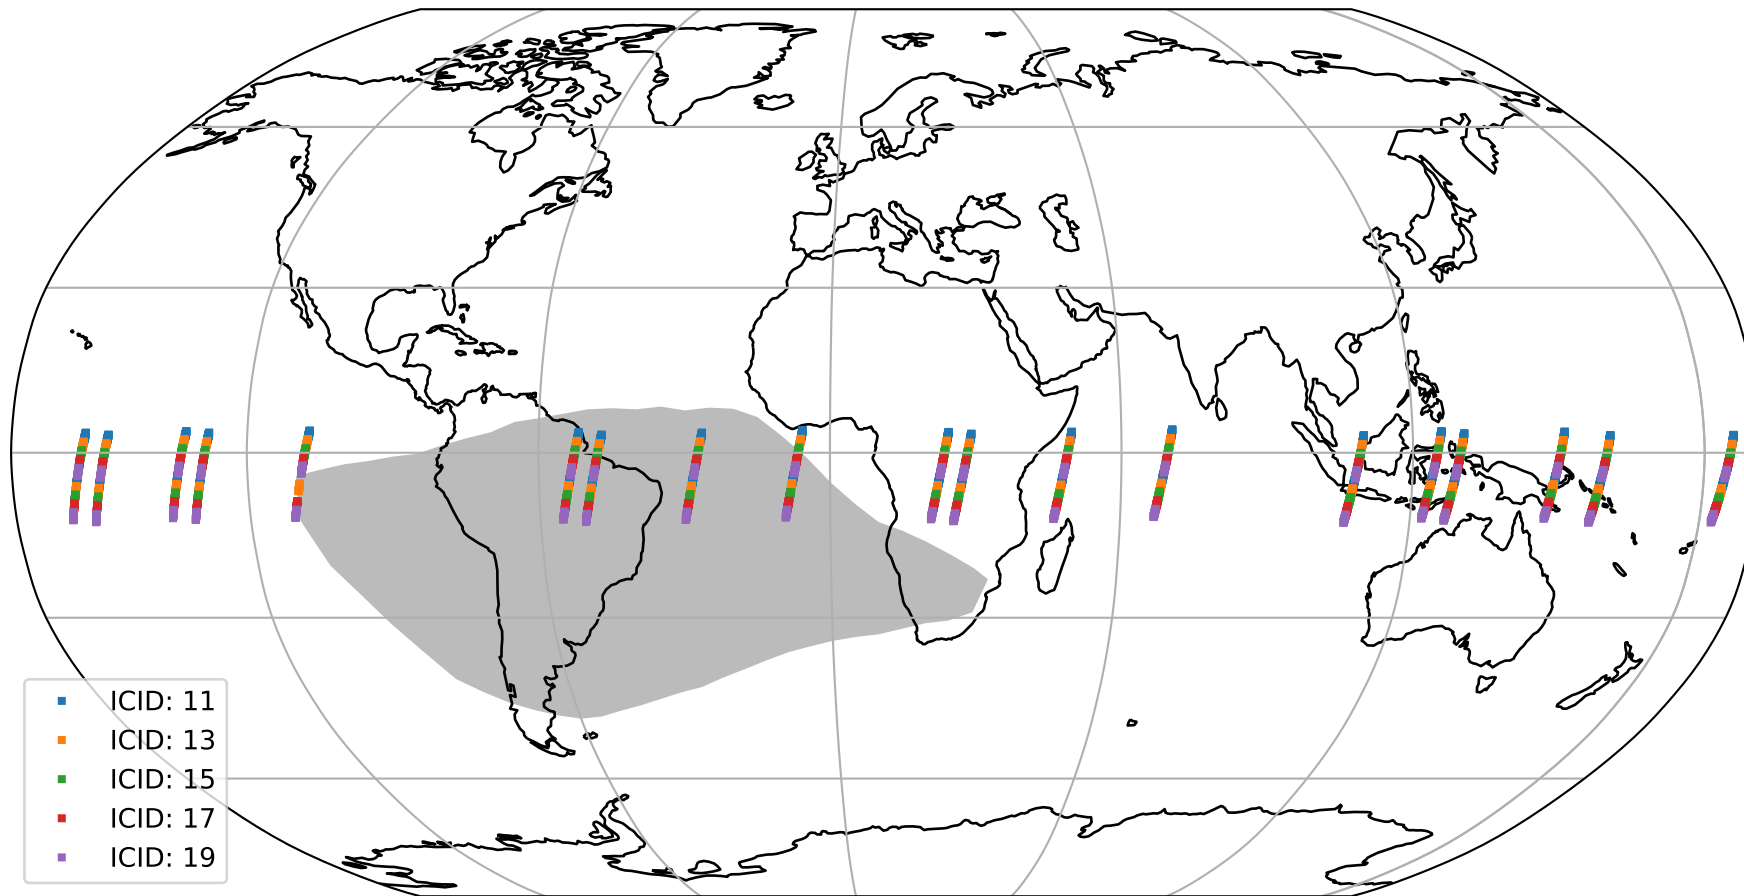

Tropomi SWIR offset (official)

orbits : 19 in [13027, 13072]
coverage : 2020-04-18 / 2020-04-21
median : 0.52594 V
spread : 0.035914 V
created : 2023-08-21T14:40:27

value detector map

Tropomi SWIR offset (official)

orbits : 19 in [13027, 13072]
coverage : 2020-04-18 / 2020-04-21
median : 29.058 μV
spread : 14.454 μV
created : 2023-08-21T14:40:28

Tropomi SWIR offset (official)

orbits : 19 in [13027, 13072]
coverage : 2020-04-18 / 2020-04-21
median : -0.085346 mV
spread : 0.37127 mV
created : 2023-08-21T14:40:28

value compared with SWIR offset CKD

Tropomi SWIR offset (official) ground-tracks of Sentinel-5P

orbits : 19 in [13027, 13072]
coverage : 2020-04-18 / 2020-04-21
created : 2023-08-21T14:40:28

Tropomi SWIR offset (official)

orbits : [2827, 13072]
coverage : 2018-04-30 / 2020-04-21
created : 2023-08-21T14:40:29

trend of detector median & temperatures