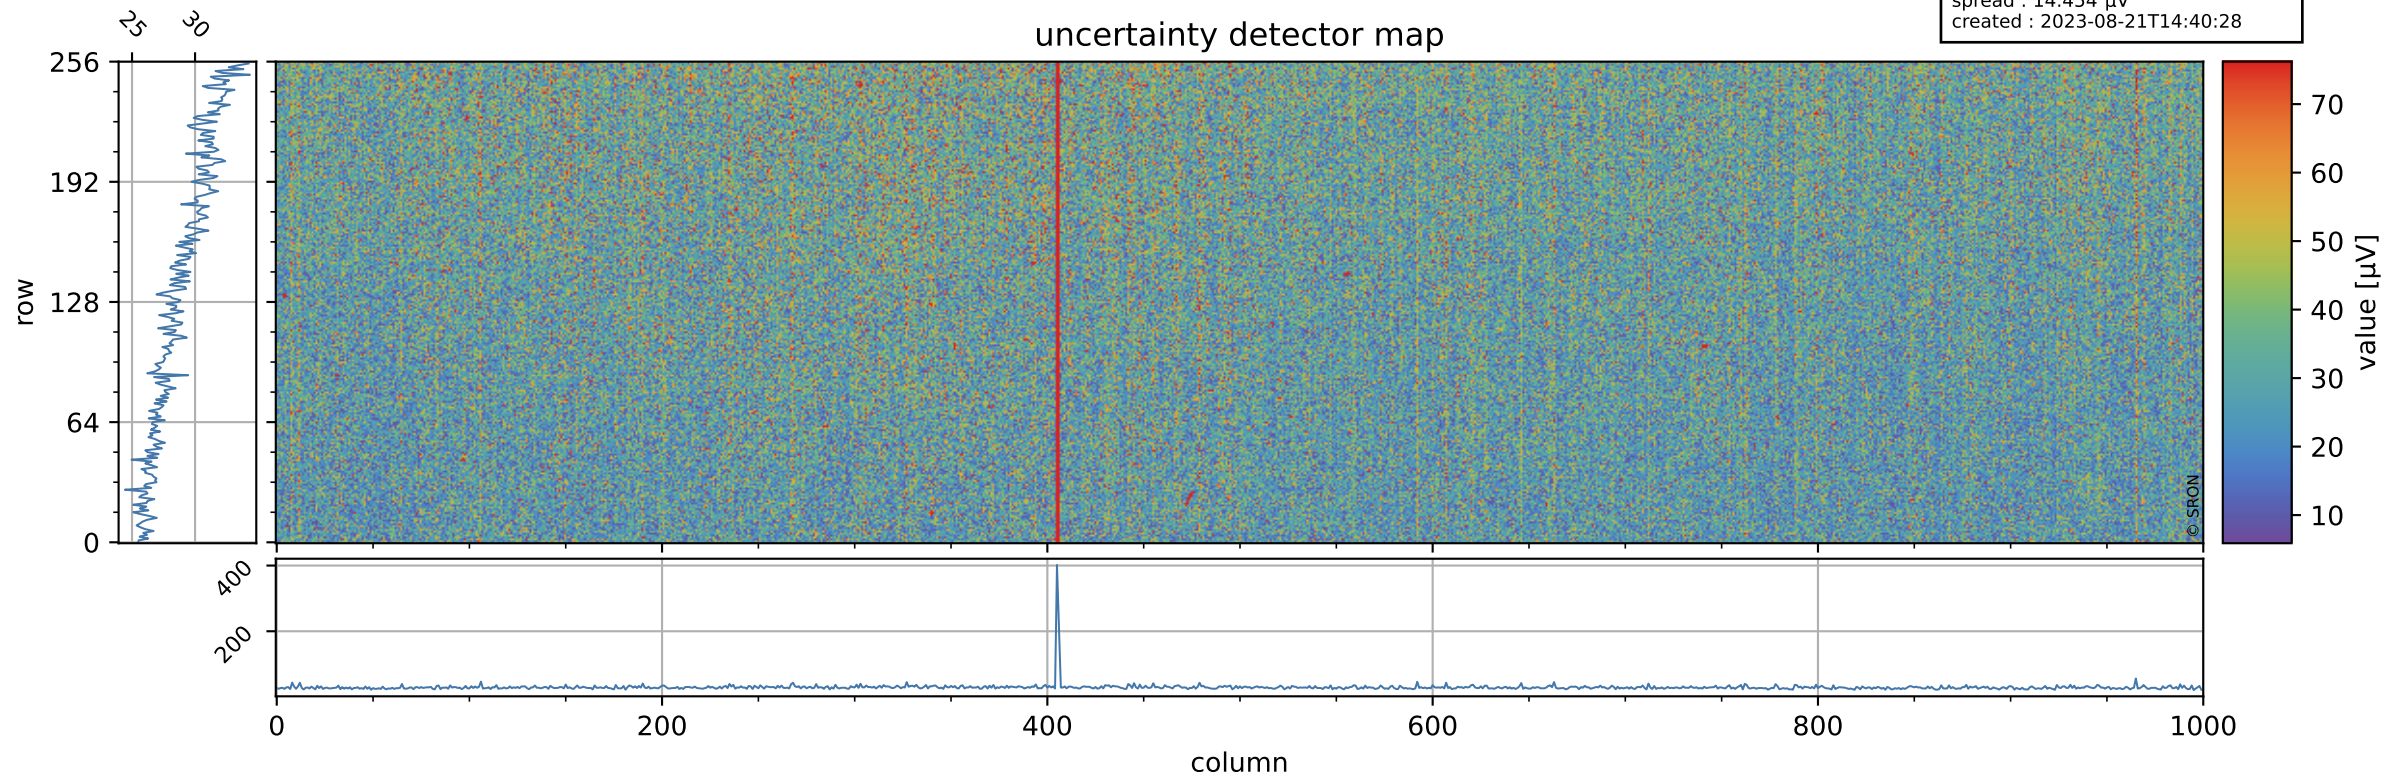

Tropomi SWIR offset (official)

orbits : 19 in [13027, 13072]
coverage : 2020-04-18 / 2020-04-21
median : 0.52594 V
spread : 0.035914 V
created : 2023-08-21T14:40:27

value detector map

Tropomi SWIR offset (official)

orbits : 19 in [13027, 13072]
coverage : 2020-04-18 / 2020-04-21
median : 29.058 μV
spread : 14.454 μV
created : 2023-08-21T14:40:28

Tropomi SWIR offset (official)

orbits : 19 in [13027, 13072]
coverage : 2020-04-18 / 2020-04-21
median : -0.085346 mV
spread : 0.37127 mV
created : 2023-08-21T14:40:28

value compared with SWIR offset CKD

Tropomi SWIR offset (official) ground-tracks of Sentinel-5P

orbits : 19 in [13027, 13072]
coverage : 2020-04-18 / 2020-04-21
created : 2023-08-21T14:40:28

Tropomi SWIR offset (official)

orbits : [2827, 13072]
coverage : 2018-04-30 / 2020-04-21
created : 2023-08-21T14:40:29

trend of detector median & temperatures