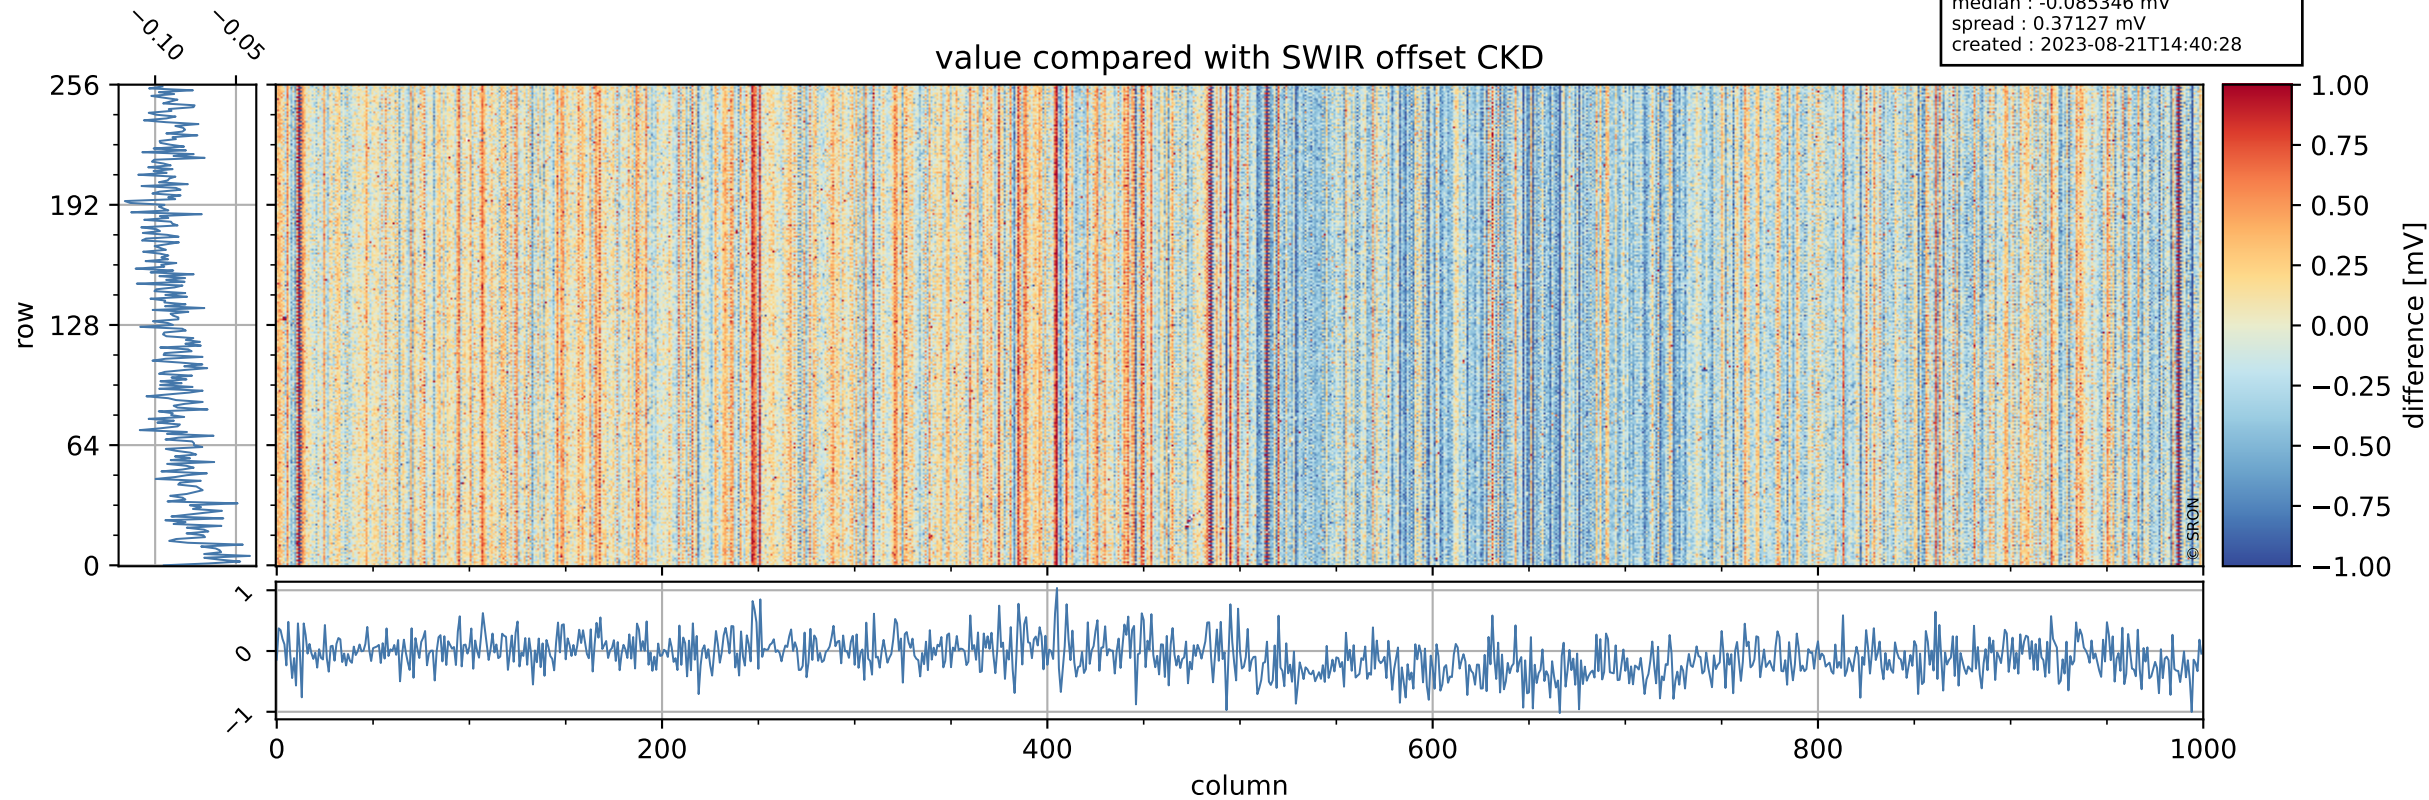

Tropomi SWIR offset (official)

orbits : 19 in [13027, 13072]
coverage : 2020-04-18 / 2020-04-21
median : 0.52594 V
spread : 0.035914 V
created : 2023-08-21T14:40:27

value detector map

Tropomi SWIR offset (official)

orbits : 19 in [13027, 13072]
coverage : 2020-04-18 / 2020-04-21
median : 29.058 μV
spread : 14.454 μV
created : 2023-08-21T14:40:28

Tropomi SWIR offset (official)

orbits : 19 in [13027, 13072]
coverage : 2020-04-18 / 2020-04-21
median : -0.085346 mV
spread : 0.37127 mV
created : 2023-08-21T14:40:28

value compared with SWIR offset CKD

Tropomi SWIR offset (official) ground-tracks of Sentinel-5P

orbits : 19 in [13027, 13072]
coverage : 2020-04-18 / 2020-04-21
created : 2023-08-21T14:40:28

Tropomi SWIR offset (official)

orbits : [2827, 13072]
coverage : 2018-04-30 / 2020-04-21
created : 2023-08-21T14:40:29

trend of detector median & temperatures