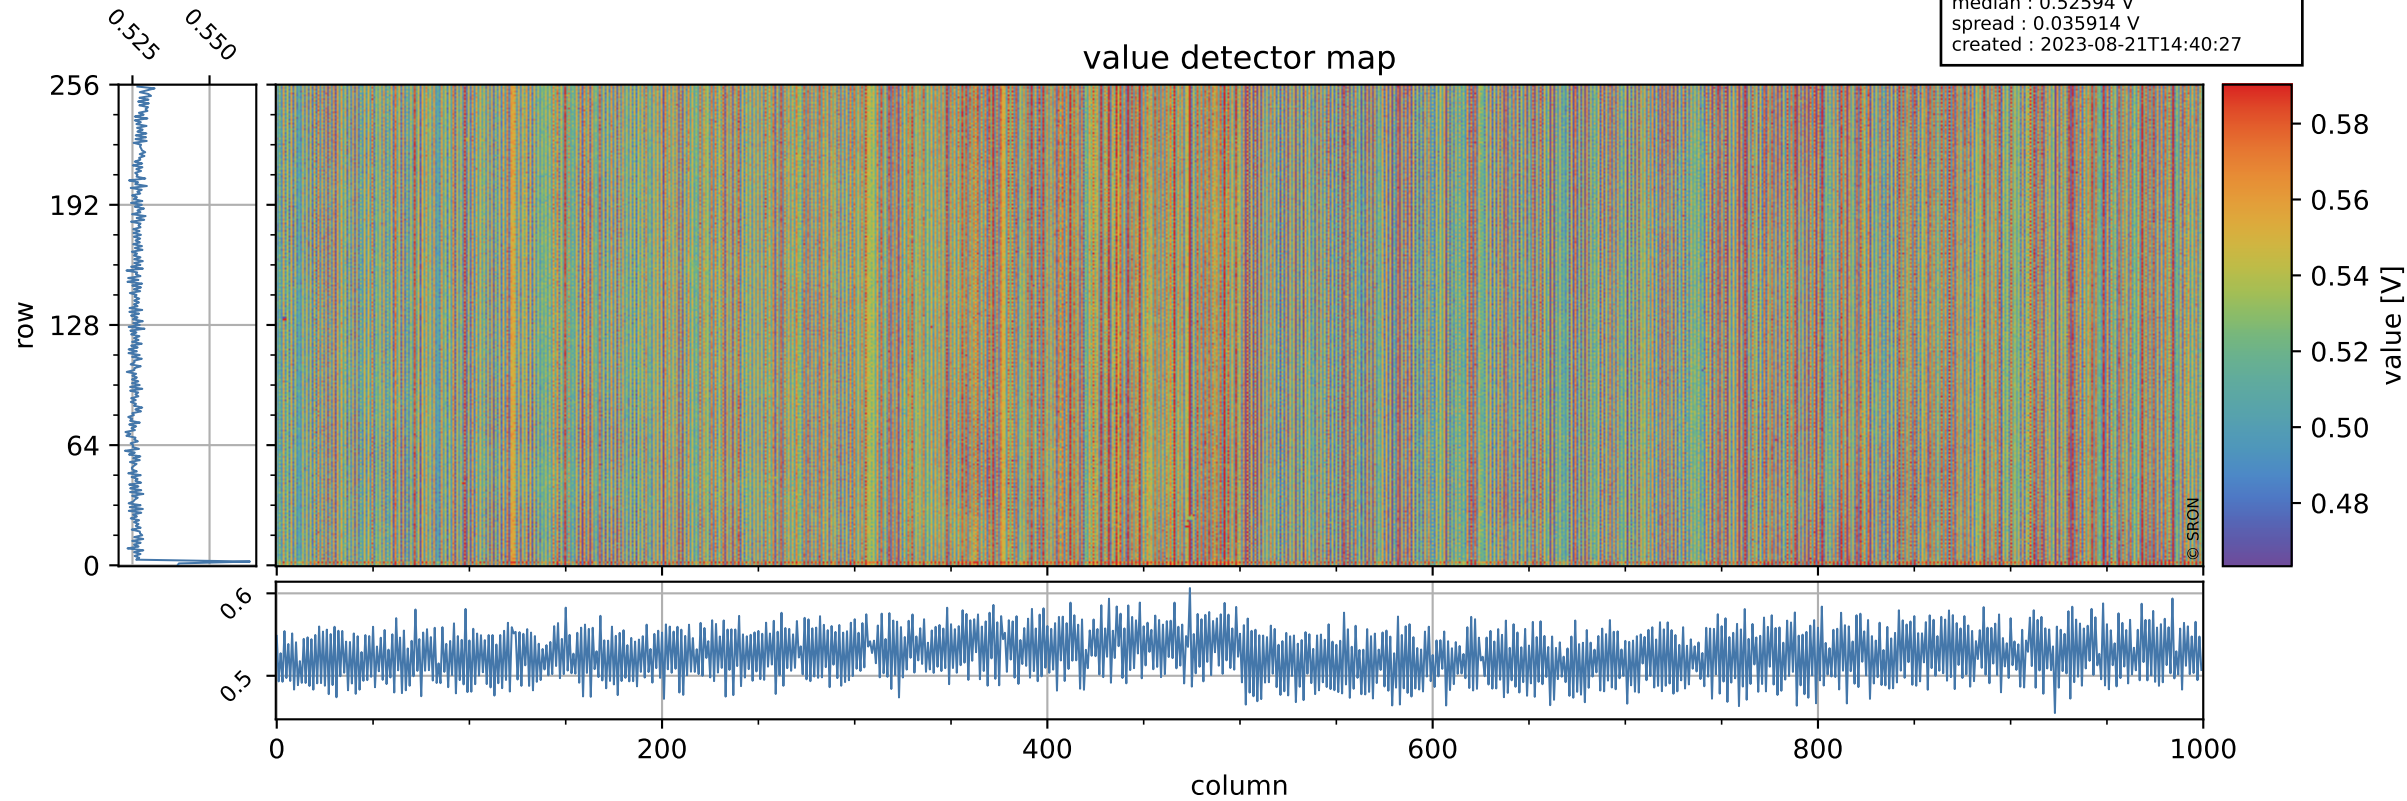

Tropomi SWIR offset (official)

orbits : 19 in [13027, 13072]
coverage : 2020-04-18 / 2020-04-21
median : 0.52594 V
spread : 0.035914 V
created : 2023-08-21T14:40:27

value detector map

Tropomi SWIR offset (official)

orbits : 19 in [13027, 13072]
coverage : 2020-04-18 / 2020-04-21
median : 29.058 μV
spread : 14.454 μV
created : 2023-08-21T14:40:28

Tropomi SWIR offset (official)

orbits : 19 in [13027, 13072]
coverage : 2020-04-18 / 2020-04-21
median : -0.085346 mV
spread : 0.37127 mV
created : 2023-08-21T14:40:28

value compared with SWIR offset CKD

Tropomi SWIR offset (official) ground-tracks of Sentinel-5P

orbits : 19 in [13027, 13072]
coverage : 2020-04-18 / 2020-04-21
created : 2023-08-21T14:40:28

Tropomi SWIR offset (official)

orbits : [2827, 13072]
coverage : 2018-04-30 / 2020-04-21
created : 2023-08-21T14:40:29

trend of detector median & temperatures