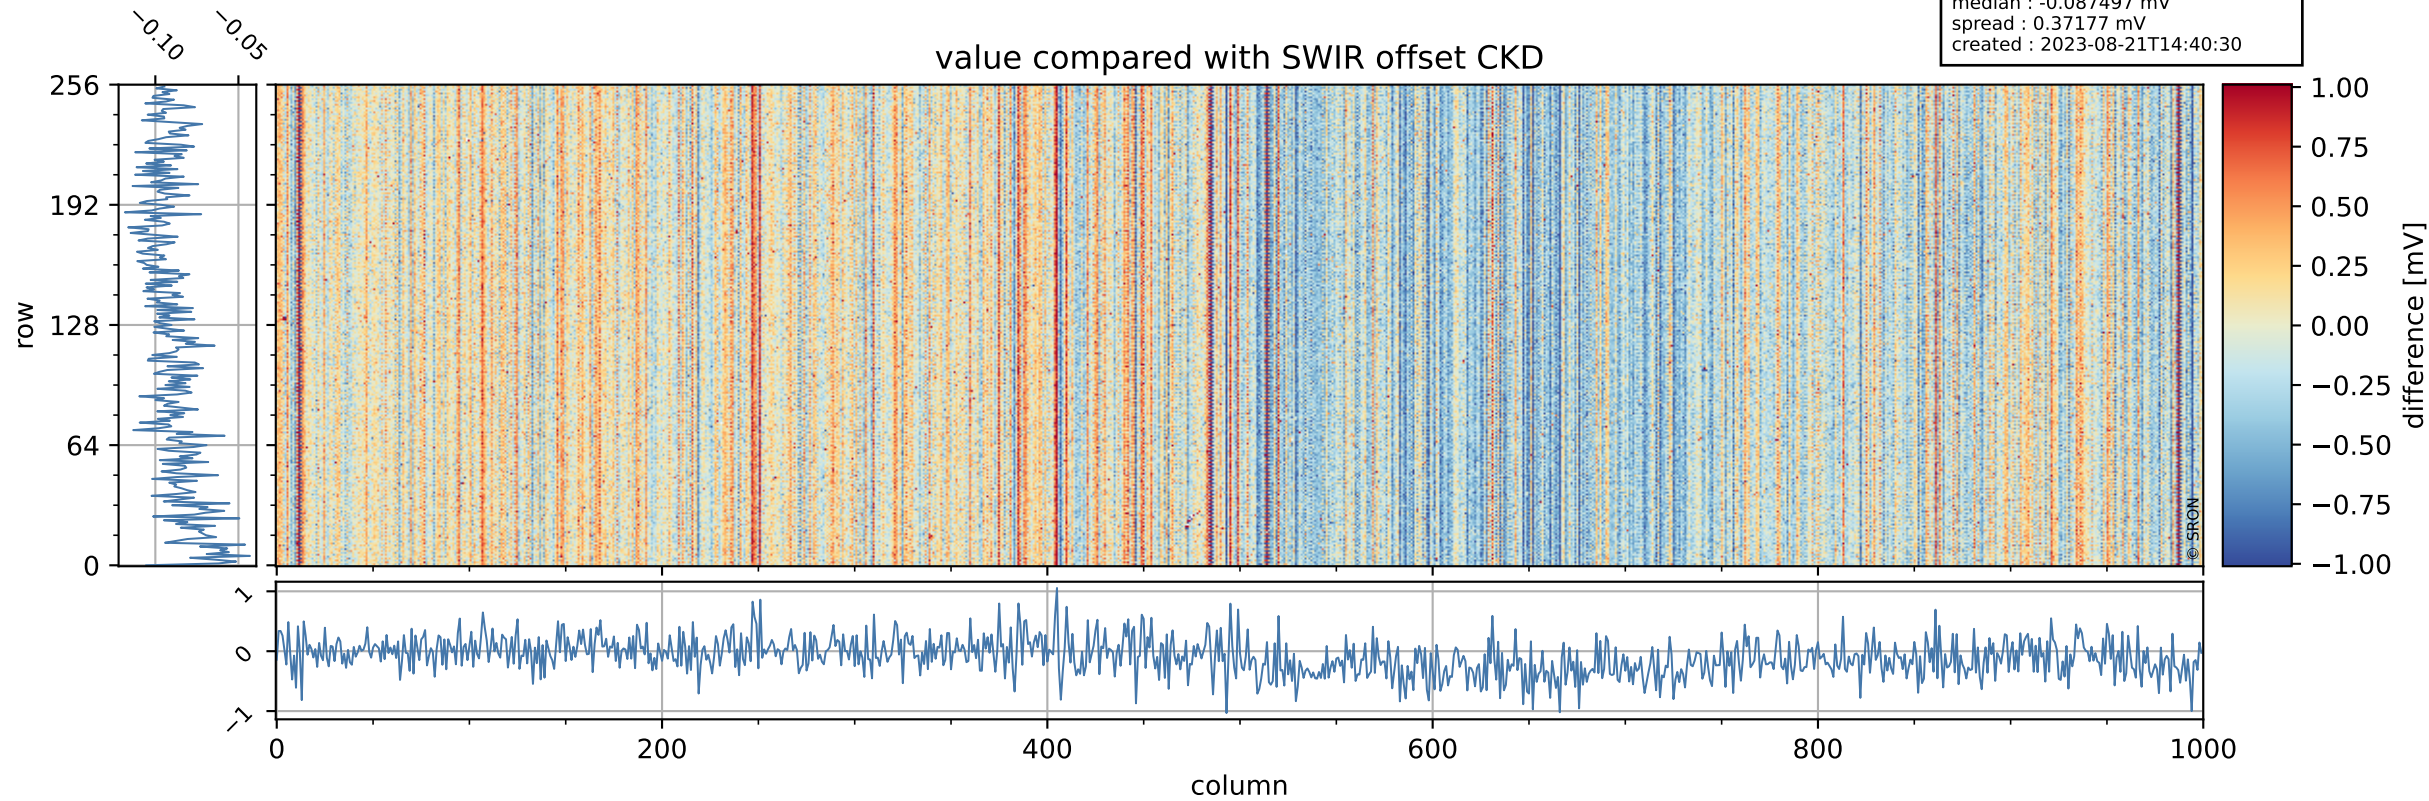

Tropomi SWIR offset (official)

orbits : 20 in [13042, 13087]
coverage : 2020-04-19 / 2020-04-22
median : 0.52593 V
spread : 0.035911 V
created : 2023-08-21T14:40:29

value detector map

Tropomi SWIR offset (official)

orbits : 20 in [13042, 13087]
coverage : 2020-04-19 / 2020-04-22
median : 29.749 μV
spread : 14.886 μV
created : 2023-08-21T14:40:29

Tropomi SWIR offset (official)

orbits : 20 in [13042, 13087]
coverage : 2020-04-19 / 2020-04-22
median : -0.087497 mV
spread : 0.37177 mV
created : 2023-08-21T14:40:30

value compared with SWIR offset CKD

Tropomi SWIR offset (official) ground-tracks of Sentinel-5P

orbits : 20 in [13042, 13087]
coverage : 2020-04-19 / 2020-04-22
created : 2023-08-21T14:40:30

Tropomi SWIR offset (official)

orbits : [2827, 13087]
coverage : 2018-04-30 / 2020-04-22
created : 2023-08-21T14:40:30

trend of detector median & temperatures