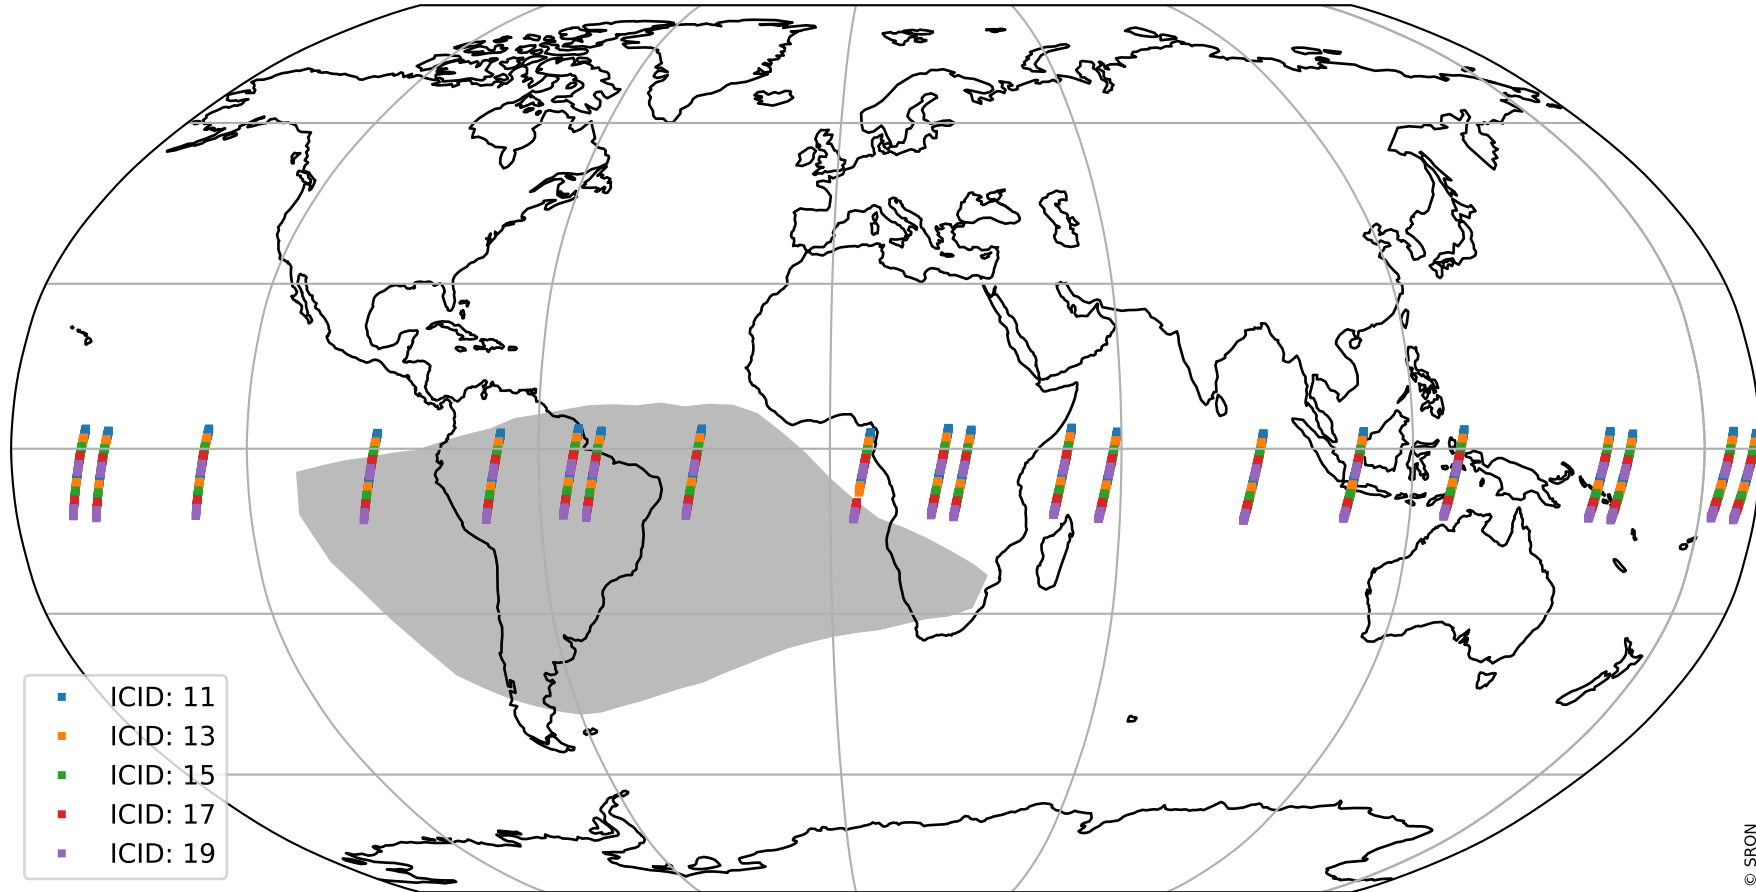

Tropomi SWIR offset (official)

orbits : 20 in [13042, 13087]
coverage : 2020-04-19 / 2020-04-22
median : 0.52593 V
spread : 0.035911 V
created : 2023-08-21T14:40:29

value detector map

Tropomi SWIR offset (official)

orbits : 20 in [13042, 13087]
coverage : 2020-04-19 / 2020-04-22
median : 29.749 μV
spread : 14.886 μV
created : 2023-08-21T14:40:29

Tropomi SWIR offset (official)

orbits : 20 in [13042, 13087]
coverage : 2020-04-19 / 2020-04-22
median : -0.087497 mV
spread : 0.37177 mV
created : 2023-08-21T14:40:30

value compared with SWIR offset CKD

Tropomi SWIR offset (official) ground-tracks of Sentinel-5P

orbits : 20 in [13042, 13087]
coverage : 2020-04-19 / 2020-04-22
created : 2023-08-21T14:40:30

Tropomi SWIR offset (official)

orbits : [2827, 13087]
coverage : 2018-04-30 / 2020-04-22
created : 2023-08-21T14:40:30

trend of detector median & temperatures