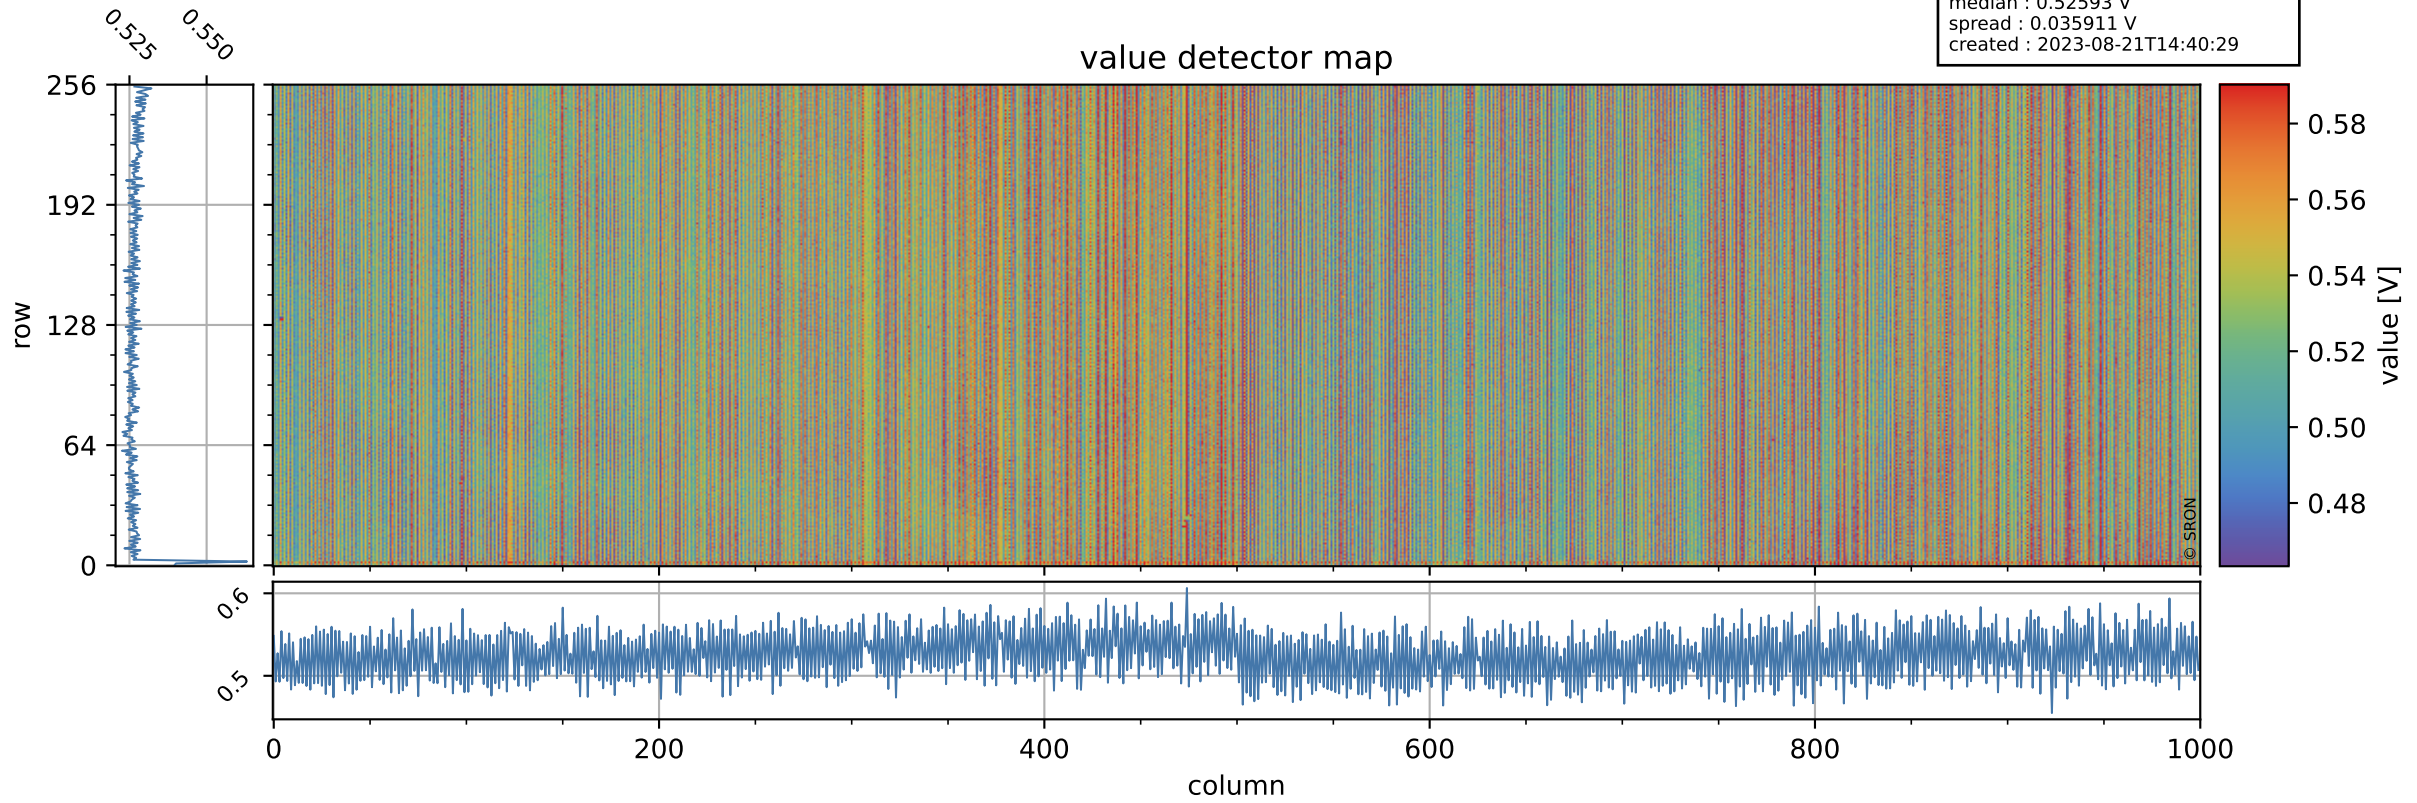

Tropomi SWIR offset (official)

orbits : 20 in [13042, 13087]
coverage : 2020-04-19 / 2020-04-22
median : 0.52593 V
spread : 0.035911 V
created : 2023-08-21T14:40:29

value detector map

Tropomi SWIR offset (official)

orbits : 20 in [13042, 13087]
coverage : 2020-04-19 / 2020-04-22
median : 29.749 μV
spread : 14.886 μV
created : 2023-08-21T14:40:29

Tropomi SWIR offset (official)

orbits : 20 in [13042, 13087]
coverage : 2020-04-19 / 2020-04-22
median : -0.087497 mV
spread : 0.37177 mV
created : 2023-08-21T14:40:30

value compared with SWIR offset CKD

Tropomi SWIR offset (official) ground-tracks of Sentinel-5P

orbits : 20 in [13042, 13087]
coverage : 2020-04-19 / 2020-04-22
created : 2023-08-21T14:40:30

Tropomi SWIR offset (official)

orbits : [2827, 13087]
coverage : 2018-04-30 / 2020-04-22
created : 2023-08-21T14:40:30

trend of detector median & temperatures