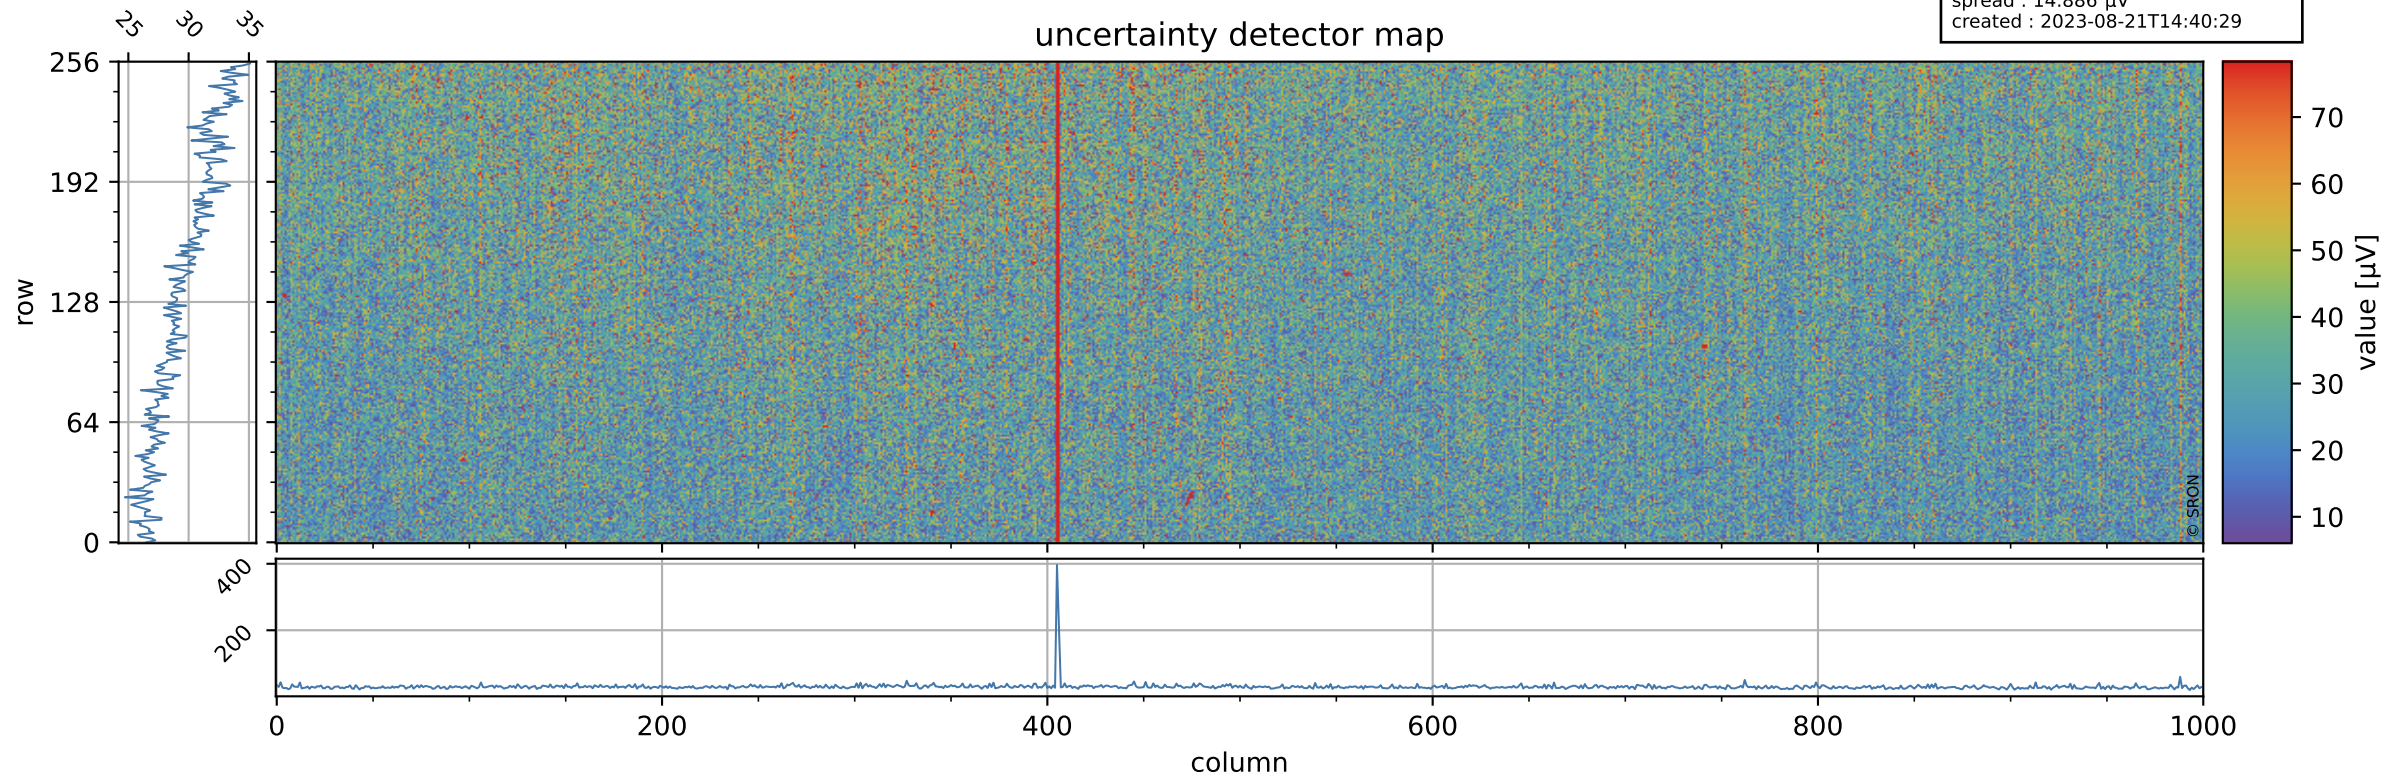

Tropomi SWIR offset (official)

orbits : 20 in [13042, 13087]
coverage : 2020-04-19 / 2020-04-22
median : 0.52593 V
spread : 0.035911 V
created : 2023-08-21T14:40:29

value detector map

Tropomi SWIR offset (official)

orbits : 20 in [13042, 13087]
coverage : 2020-04-19 / 2020-04-22
median : 29.749 μV
spread : 14.886 μV
created : 2023-08-21T14:40:29

Tropomi SWIR offset (official)

orbits : 20 in [13042, 13087]
coverage : 2020-04-19 / 2020-04-22
median : -0.087497 mV
spread : 0.37177 mV
created : 2023-08-21T14:40:30

value compared with SWIR offset CKD

Tropomi SWIR offset (official) ground-tracks of Sentinel-5P

orbits : 20 in [13042, 13087]
coverage : 2020-04-19 / 2020-04-22
created : 2023-08-21T14:40:30

Tropomi SWIR offset (official)

orbits : [2827, 13087]
coverage : 2018-04-30 / 2020-04-22
created : 2023-08-21T14:40:30

trend of detector median & temperatures