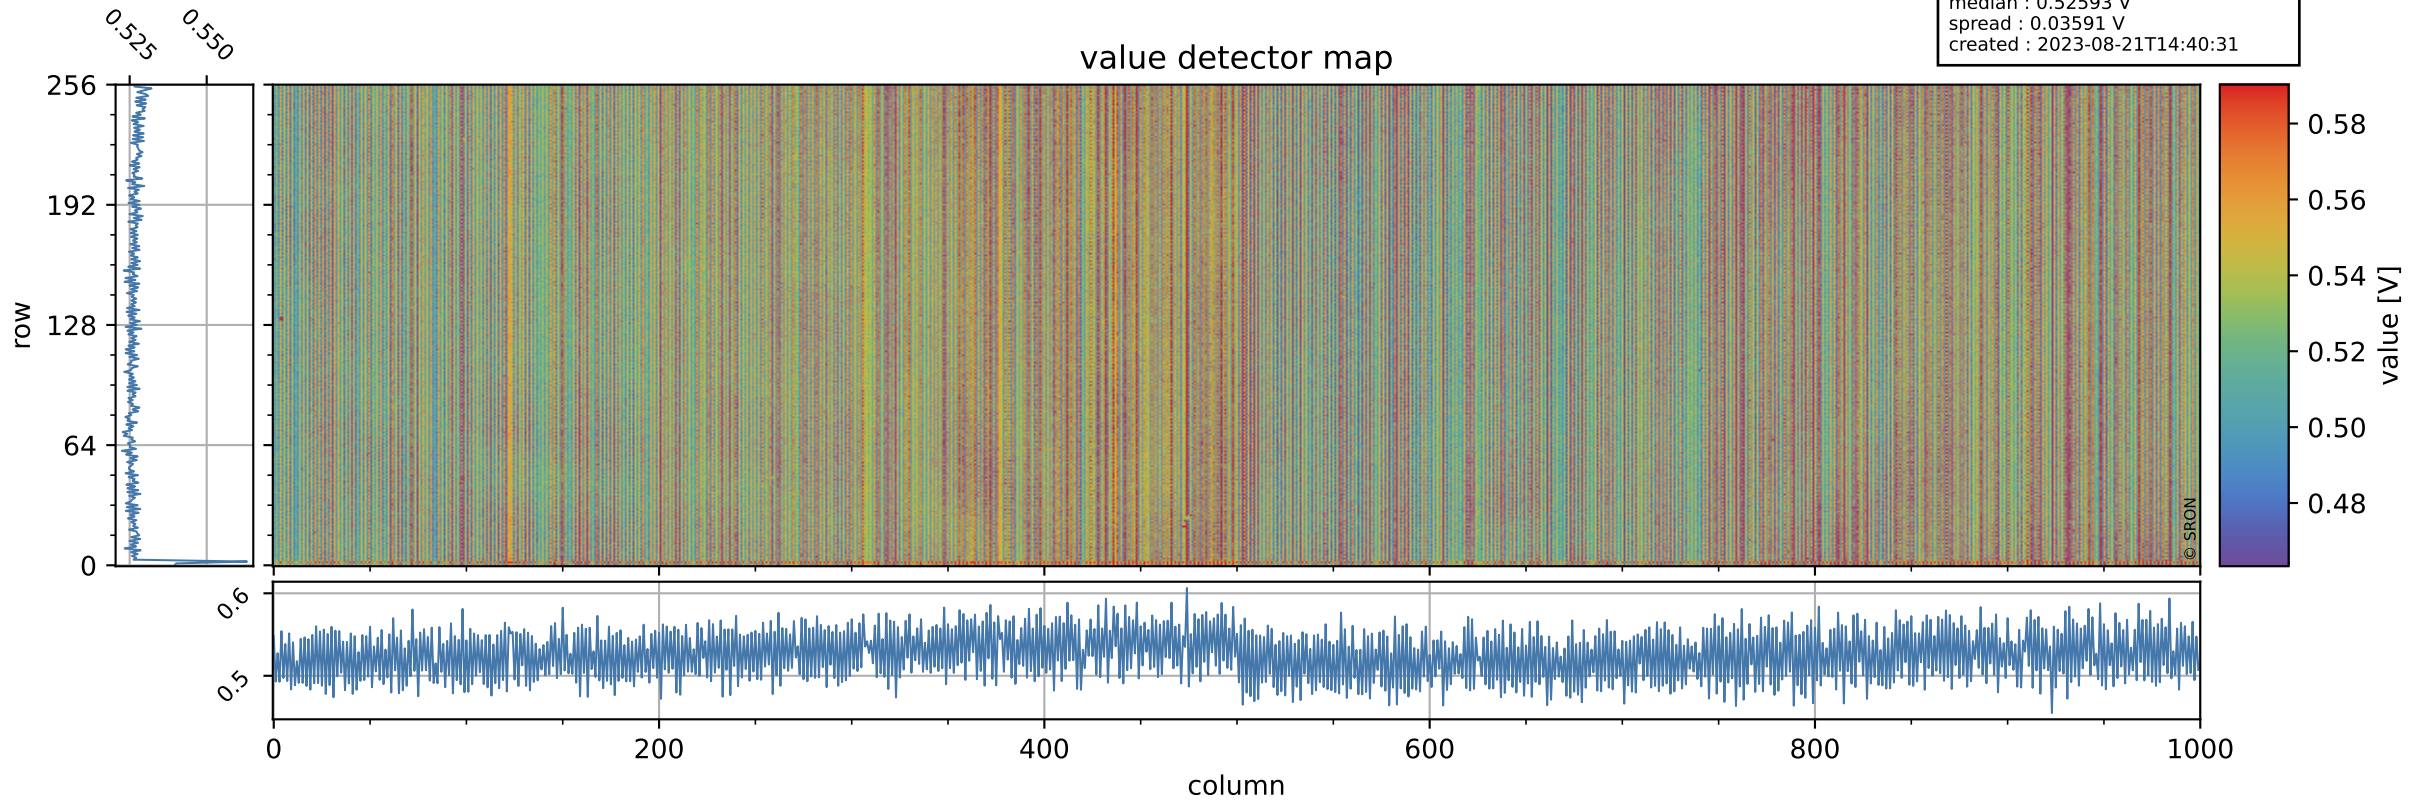

Tropomi SWIR offset (official)

orbits : 19 in [13057, 13102]
coverage : 2020-04-20 / 2020-04-23
median : 0.52593 V
spread : 0.03591 V
created : 2023-08-21T14:40:31

value detector map

Tropomi SWIR offset (official)

orbits : 19 in [13057, 13102]
coverage : 2020-04-20 / 2020-04-23
median : 33.238 μV
spread : 16.134 μV
created : 2023-08-21T14:40:32

Tropomi SWIR offset (official)

orbits : 19 in [13057, 13102]
coverage : 2020-04-20 / 2020-04-23
median : -0.086124 mV
spread : 0.36886 mV
created : 2023-08-21T14:40:32

value compared with SWIR offset CKD

Tropomi SWIR offset (official) ground-tracks of Sentinel-5P

orbits : 19 in [13057, 13102]
coverage : 2020-04-20 / 2020-04-23
created : 2023-08-21T14:40:32

Tropomi SWIR offset (official)

orbits : [2827, 13102]
coverage : 2018-04-30 / 2020-04-23
created : 2023-08-21T14:40:32

trend of detector median & temperatures