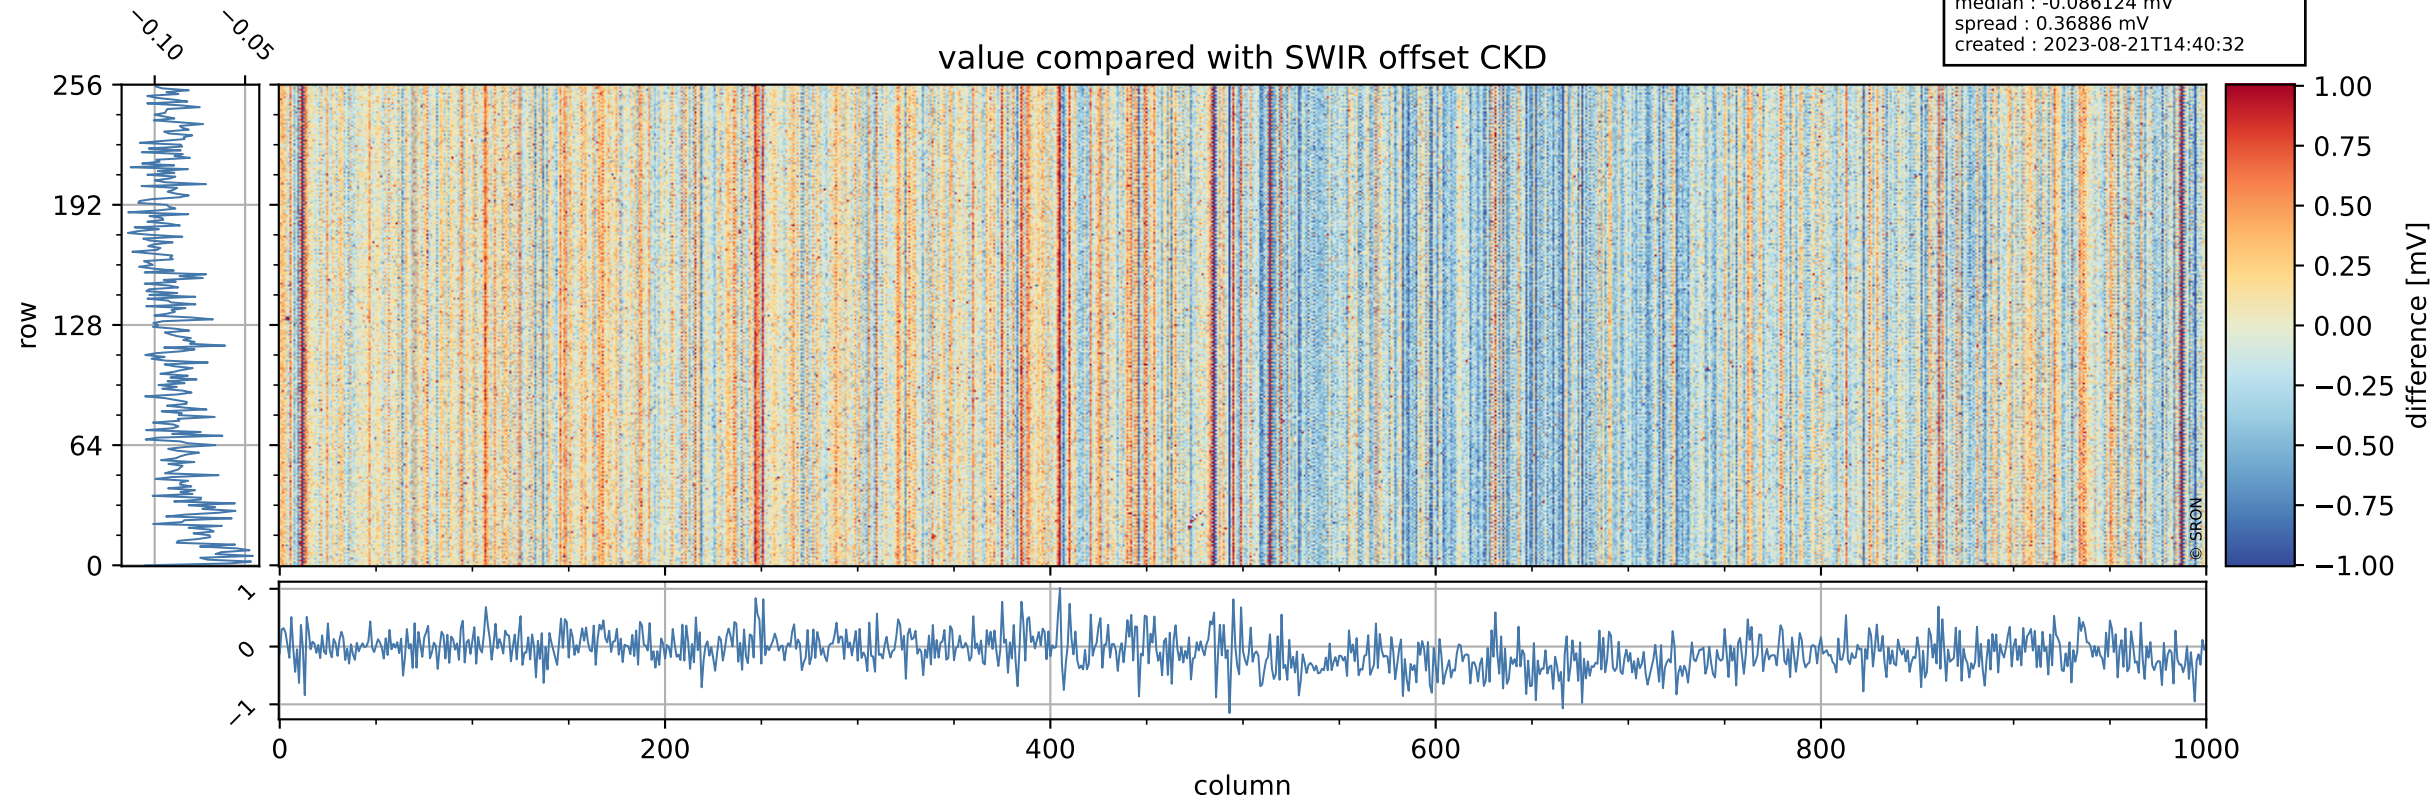

Tropomi SWIR offset (official)

orbits : 19 in [13057, 13102]
coverage : 2020-04-20 / 2020-04-23
median : 0.52593 V
spread : 0.03591 V
created : 2023-08-21T14:40:31

value detector map

Tropomi SWIR offset (official)

orbits : 19 in [13057, 13102]
coverage : 2020-04-20 / 2020-04-23
median : 33.238 μV
spread : 16.134 μV
created : 2023-08-21T14:40:32

Tropomi SWIR offset (official)

orbits : 19 in [13057, 13102]
coverage : 2020-04-20 / 2020-04-23
median : -0.086124 mV
spread : 0.36886 mV
created : 2023-08-21T14:40:32

value compared with SWIR offset CKD

Tropomi SWIR offset (official) ground-tracks of Sentinel-5P

orbits : 19 in [13057, 13102]
coverage : 2020-04-20 / 2020-04-23
created : 2023-08-21T14:40:32

Tropomi SWIR offset (official)

orbits : [2827, 13102]
coverage : 2018-04-30 / 2020-04-23
created : 2023-08-21T14:40:32

trend of detector median & temperatures