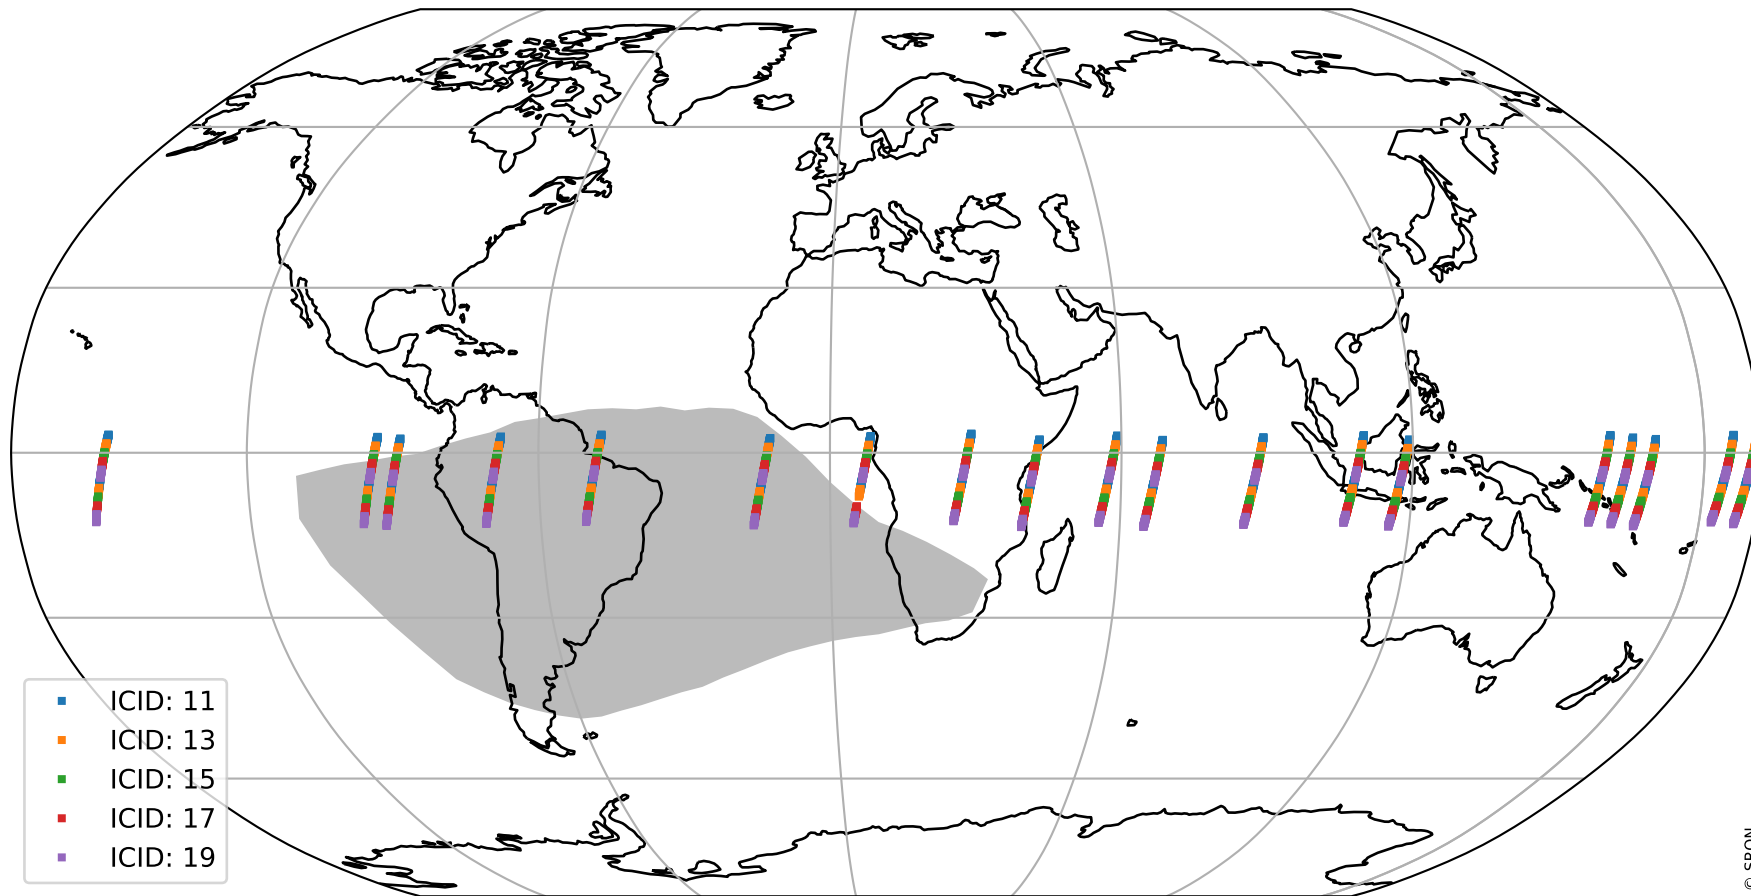

Tropomi SWIR offset (official)

orbits : 19 in [13057, 13102]
coverage : 2020-04-20 / 2020-04-23
median : 0.52593 V
spread : 0.03591 V
created : 2023-08-21T14:40:31

value detector map

Tropomi SWIR offset (official)

orbits : 19 in [13057, 13102]
coverage : 2020-04-20 / 2020-04-23
median : 33.238 μV
spread : 16.134 μV
created : 2023-08-21T14:40:32

Tropomi SWIR offset (official)

orbits : 19 in [13057, 13102]
coverage : 2020-04-20 / 2020-04-23
median : -0.086124 mV
spread : 0.36886 mV
created : 2023-08-21T14:40:32

value compared with SWIR offset CKD

Tropomi SWIR offset (official) ground-tracks of Sentinel-5P

orbits : 19 in [13057, 13102]
coverage : 2020-04-20 / 2020-04-23
created : 2023-08-21T14:40:32

Tropomi SWIR offset (official)

orbits : [2827, 13102]
coverage : 2018-04-30 / 2020-04-23
created : 2023-08-21T14:40:32

trend of detector median & temperatures