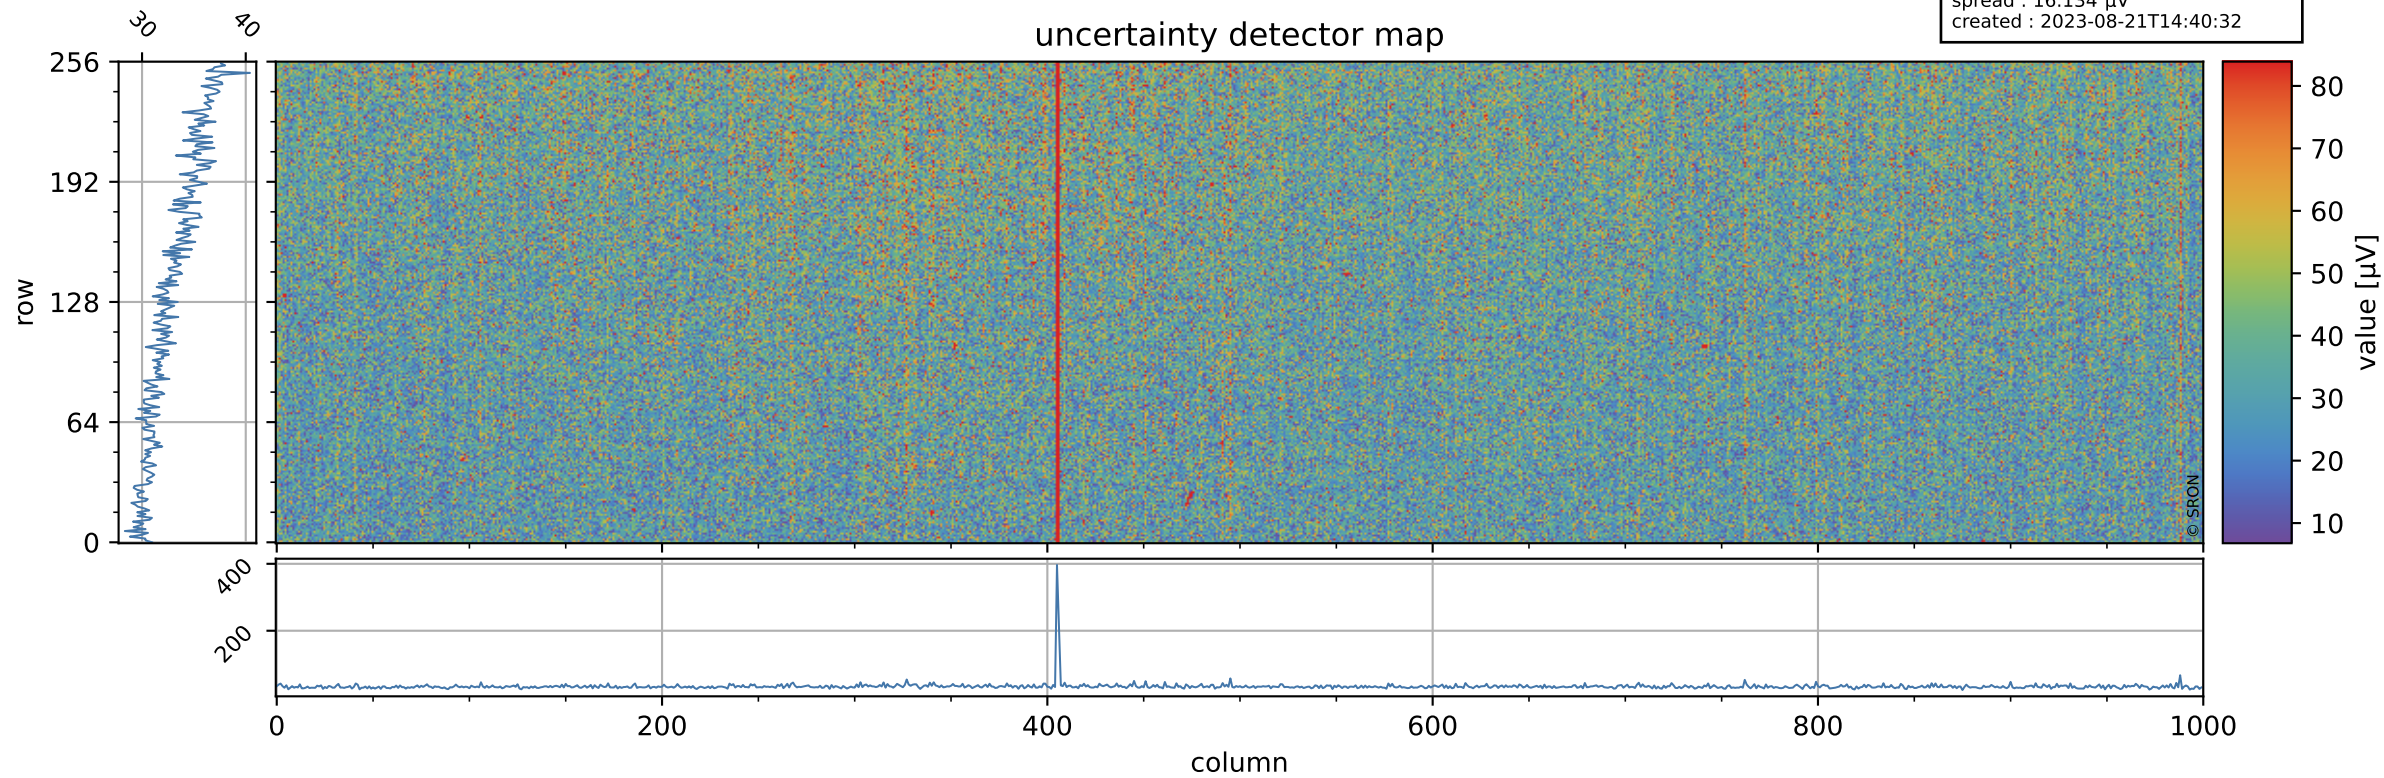

Tropomi SWIR offset (official)

orbits : 19 in [13057, 13102]
coverage : 2020-04-20 / 2020-04-23
median : 0.52593 V
spread : 0.03591 V
created : 2023-08-21T14:40:31

value detector map

Tropomi SWIR offset (official)

orbits : 19 in [13057, 13102]
coverage : 2020-04-20 / 2020-04-23
median : 33.238 μV
spread : 16.134 μV
created : 2023-08-21T14:40:32

Tropomi SWIR offset (official)

orbits : 19 in [13057, 13102]
coverage : 2020-04-20 / 2020-04-23
median : -0.086124 mV
spread : 0.36886 mV
created : 2023-08-21T14:40:32

value compared with SWIR offset CKD

Tropomi SWIR offset (official) ground-tracks of Sentinel-5P

orbits : 19 in [13057, 13102]
coverage : 2020-04-20 / 2020-04-23
created : 2023-08-21T14:40:32

Tropomi SWIR offset (official)

orbits : [2827, 13102]
coverage : 2018-04-30 / 2020-04-23
created : 2023-08-21T14:40:32

trend of detector median & temperatures