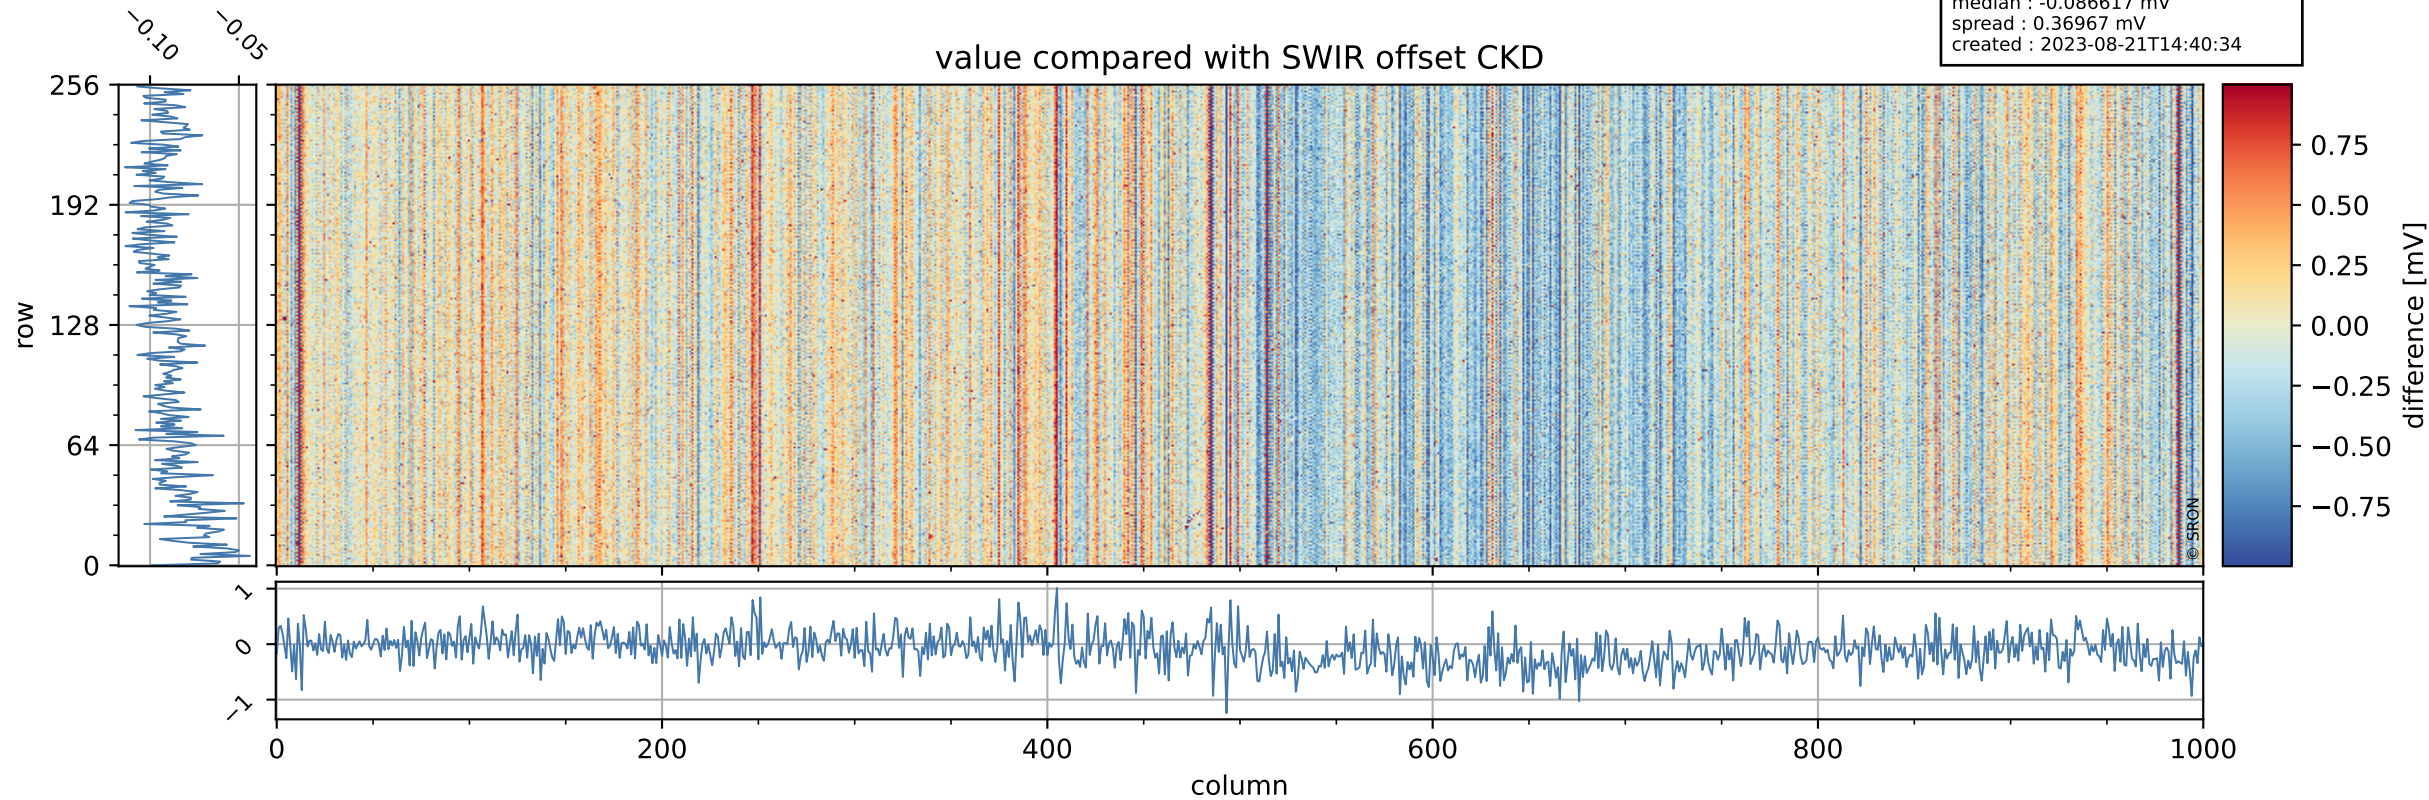

Tropomi SWIR offset (official)

orbits : 19 in [13072, 13117]
coverage : 2020-04-21 / 2020-04-24
median : 0.52593 V
spread : 0.03591 V
created : 2023-08-21T14:40:33

value detector map

Tropomi SWIR offset (official)

orbits : 19 in [13072, 13117]
coverage : 2020-04-21 / 2020-04-24
median : 33.444 μV
spread : 16.096 μV
created : 2023-08-21T14:40:33

Tropomi SWIR offset (official)

value compared with SWIR offset CKD

orbits : 19 in [13072, 13117]
coverage : 2020-04-21 / 2020-04-24
median : -0.086617 mV
spread : 0.36967 mV
created : 2023-08-21T14:40:34

Tropomi SWIR offset (official) ground-tracks of Sentinel-5P

orbits : 19 in [13072, 13117]
coverage : 2020-04-21 / 2020-04-24
created : 2023-08-21T14:40:34

Tropomi SWIR offset (official)

orbits : [2827, 13117]
coverage : 2018-04-30 / 2020-04-24
created : 2023-08-21T14:40:34

trend of detector median & temperatures