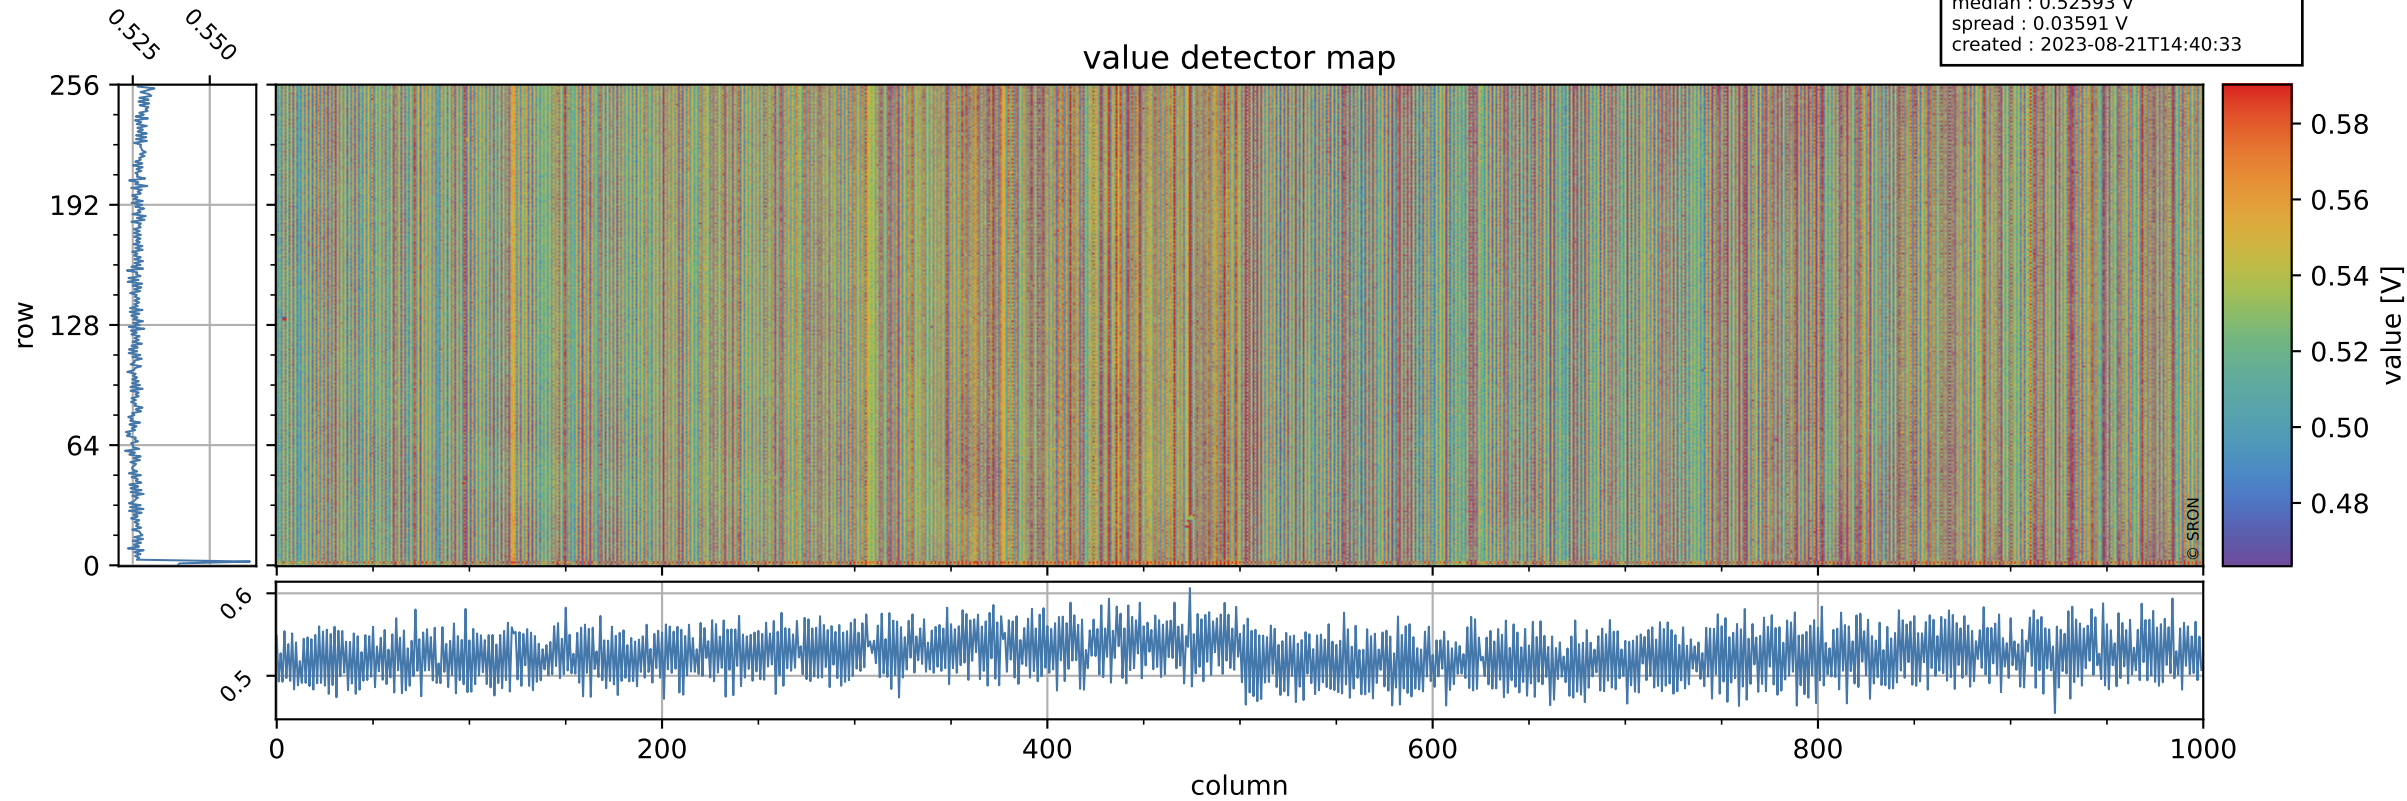

Tropomi SWIR offset (official)

orbits : 19 in [13072, 13117]
coverage : 2020-04-21 / 2020-04-24
median : 0.52593 V
spread : 0.03591 V
created : 2023-08-21T14:40:33

value detector map

Tropomi SWIR offset (official)

orbits : 19 in [13072, 13117]
coverage : 2020-04-21 / 2020-04-24
median : 33.444 μV
spread : 16.096 μV
created : 2023-08-21T14:40:33

Tropomi SWIR offset (official)

value compared with SWIR offset CKD

orbits : 19 in [13072, 13117]
coverage : 2020-04-21 / 2020-04-24
median : -0.086617 mV
spread : 0.36967 mV
created : 2023-08-21T14:40:34

Tropomi SWIR offset (official) ground-tracks of Sentinel-5P

orbits : 19 in [13072, 13117]
coverage : 2020-04-21 / 2020-04-24
created : 2023-08-21T14:40:34

Tropomi SWIR offset (official)

orbits : [2827, 13117]
coverage : 2018-04-30 / 2020-04-24
created : 2023-08-21T14:40:34

trend of detector median & temperatures