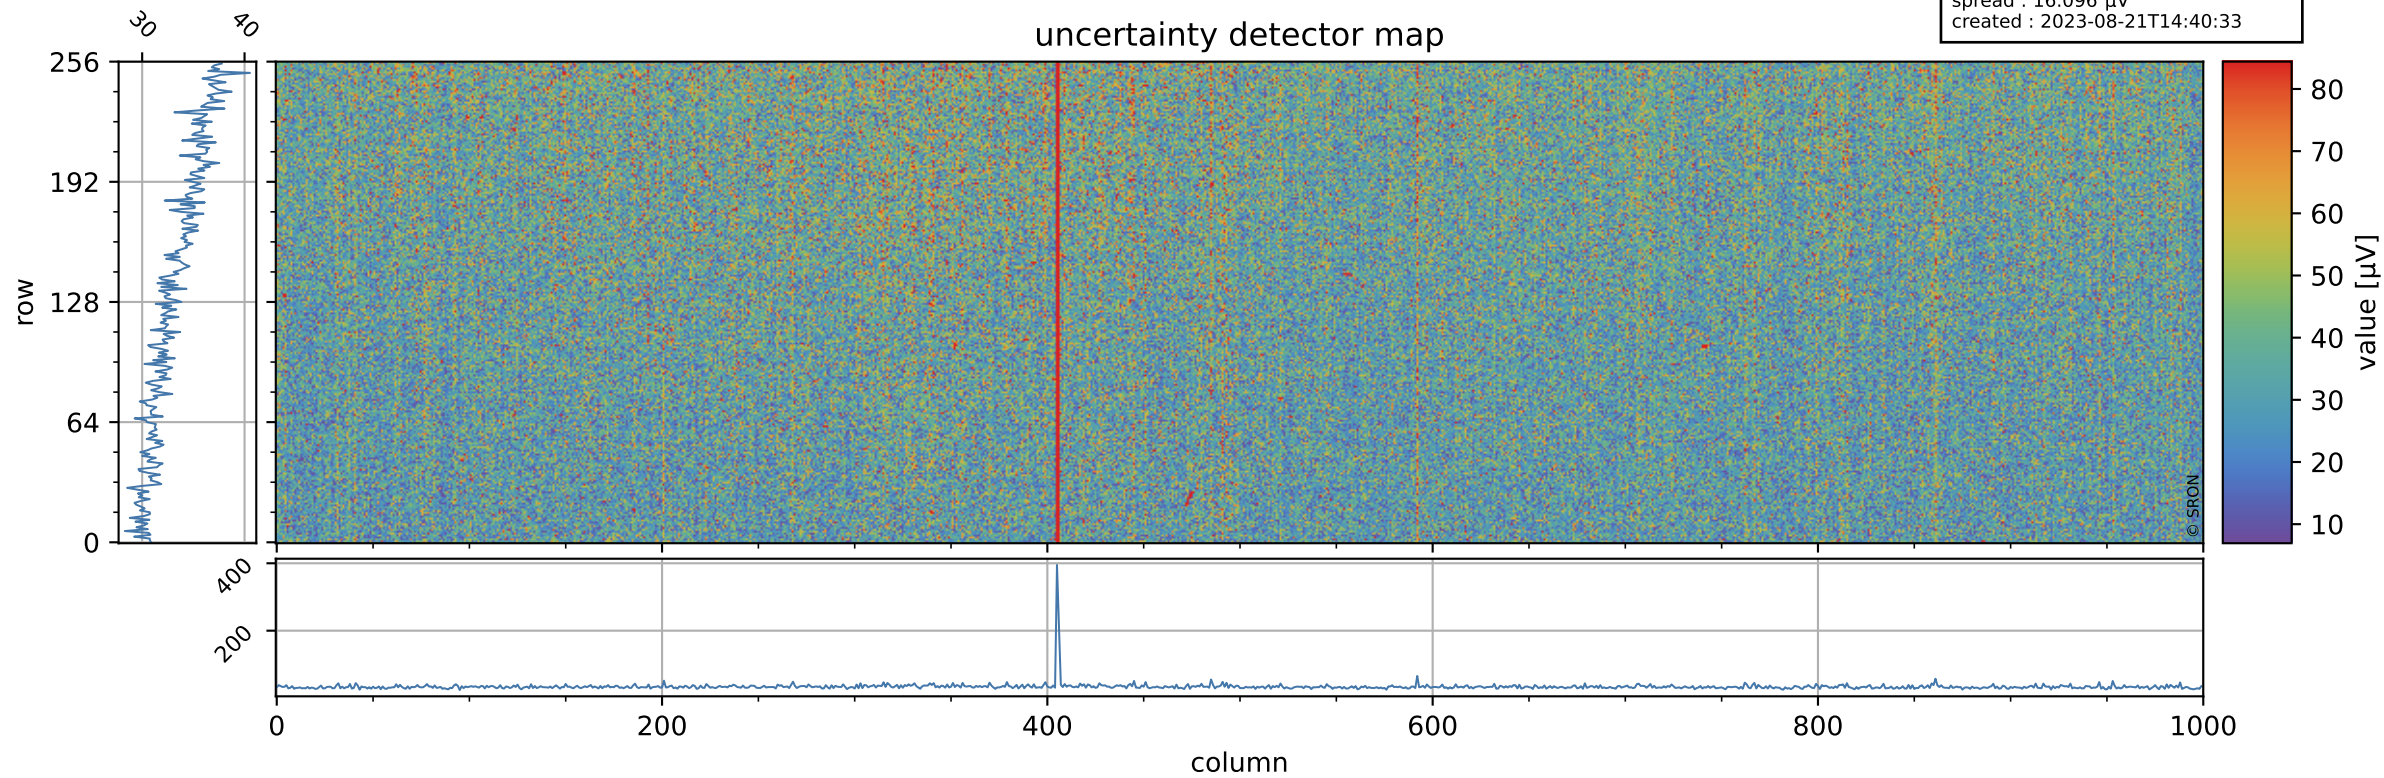

Tropomi SWIR offset (official)

orbits : 19 in [13072, 13117]
coverage : 2020-04-21 / 2020-04-24
median : 0.52593 V
spread : 0.03591 V
created : 2023-08-21T14:40:33

value detector map

Tropomi SWIR offset (official)

orbits : 19 in [13072, 13117]
coverage : 2020-04-21 / 2020-04-24
median : 33.444 μV
spread : 16.096 μV
created : 2023-08-21T14:40:33

Tropomi SWIR offset (official)

value compared with SWIR offset CKD

orbits : 19 in [13072, 13117]
coverage : 2020-04-21 / 2020-04-24
median : -0.086617 mV
spread : 0.36967 mV
created : 2023-08-21T14:40:34

Tropomi SWIR offset (official) ground-tracks of Sentinel-5P

orbits : 19 in [13072, 13117]
coverage : 2020-04-21 / 2020-04-24
created : 2023-08-21T14:40:34

Tropomi SWIR offset (official)

orbits : [2827, 13117]
coverage : 2018-04-30 / 2020-04-24
created : 2023-08-21T14:40:34

trend of detector median & temperatures