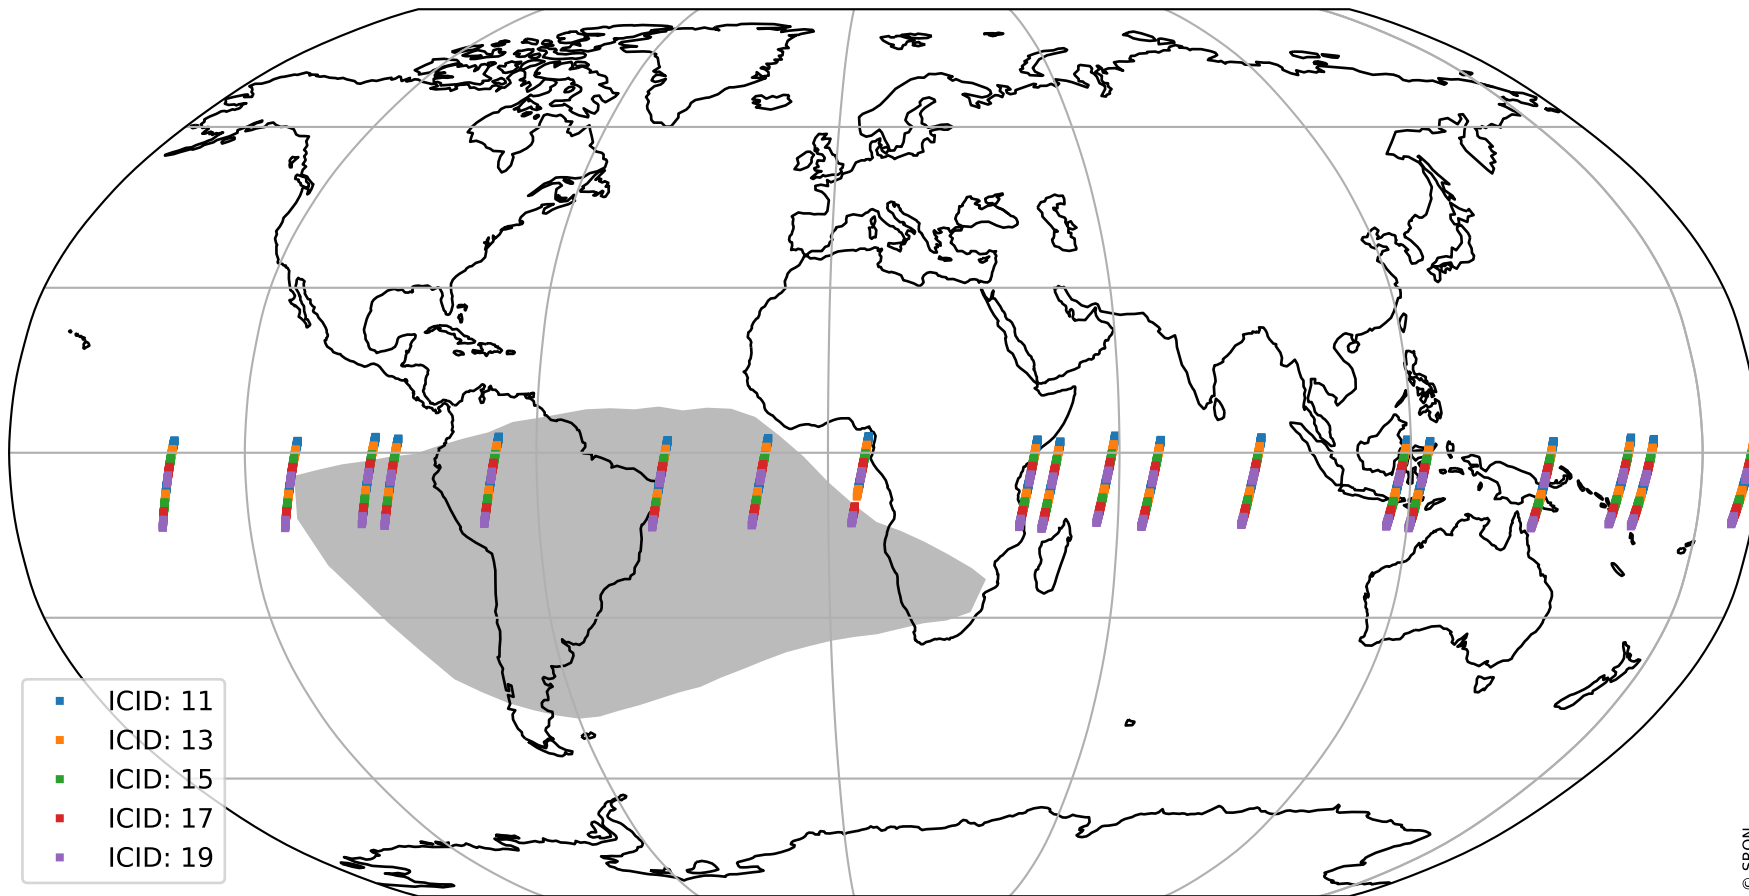

Tropomi SWIR offset (official)

orbits : 19 in [13072, 13117]
coverage : 2020-04-21 / 2020-04-24
median : 0.52593 V
spread : 0.03591 V
created : 2023-08-21T14:40:33

value detector map

Tropomi SWIR offset (official)

orbits : 19 in [13072, 13117]
coverage : 2020-04-21 / 2020-04-24
median : 33.444 μV
spread : 16.096 μV
created : 2023-08-21T14:40:33

Tropomi SWIR offset (official)

value compared with SWIR offset CKD

orbits : 19 in [13072, 13117]
coverage : 2020-04-21 / 2020-04-24
median : -0.086617 mV
spread : 0.36967 mV
created : 2023-08-21T14:40:34

Tropomi SWIR offset (official) ground-tracks of Sentinel-5P

orbits : 19 in [13072, 13117]
coverage : 2020-04-21 / 2020-04-24
created : 2023-08-21T14:40:34

Tropomi SWIR offset (official)

orbits : [2827, 13117]
coverage : 2018-04-30 / 2020-04-24
created : 2023-08-21T14:40:34

trend of detector median & temperatures