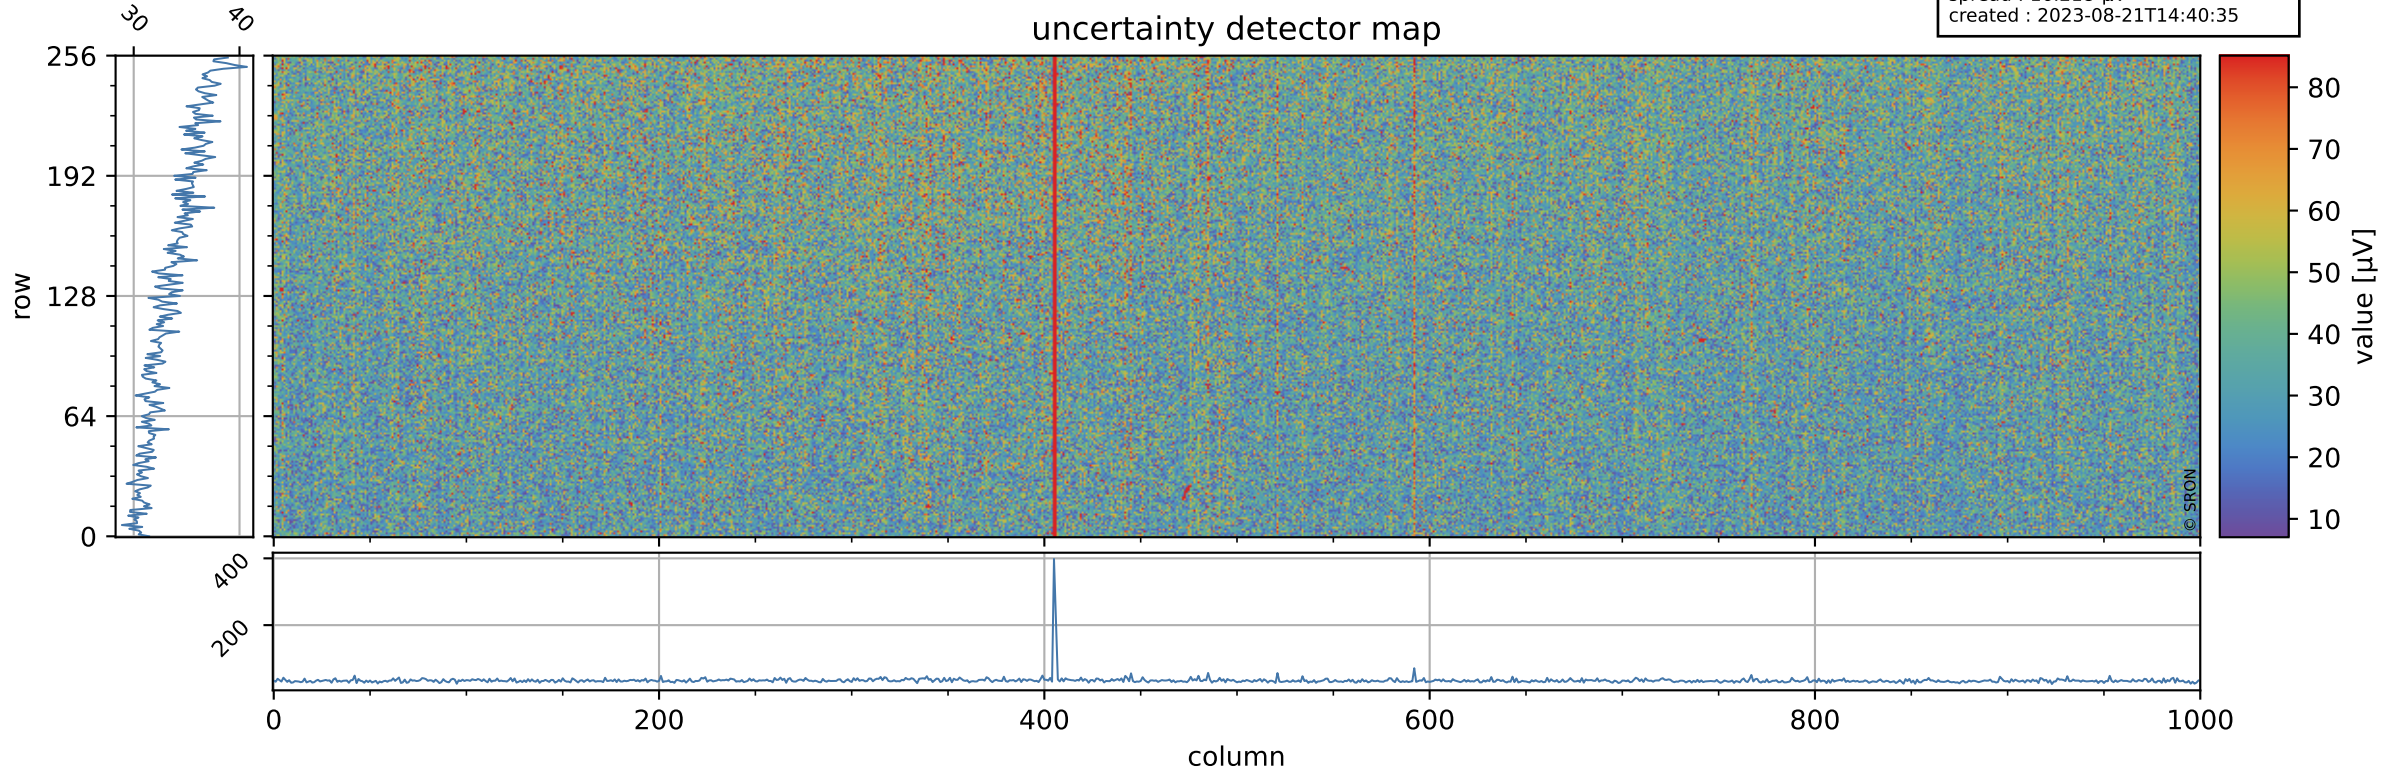

# Tropomi SWIR offset (official)

orbits : 18 in [13087, 13132]  
coverage : 2020-04-23 / 2020-04-26  
median : 0.52593 V  
spread : 0.035909 V  
created : 2023-08-21T14:40:35

## value detector map

# Tropomi SWIR offset (official)

orbits : 18 in [13087, 13132]  
coverage : 2020-04-23 / 2020-04-26  
median : 33.863  $\mu\text{V}$   
spread : 16.218  $\mu\text{V}$   
created : 2023-08-21T14:40:35

# Tropomi SWIR offset (official) ground-tracks of Sentinel-5P

orbits : 18 in [13087, 13132]  
coverage : 2020-04-23 / 2020-04-26  
created : 2023-08-21T14:40:36