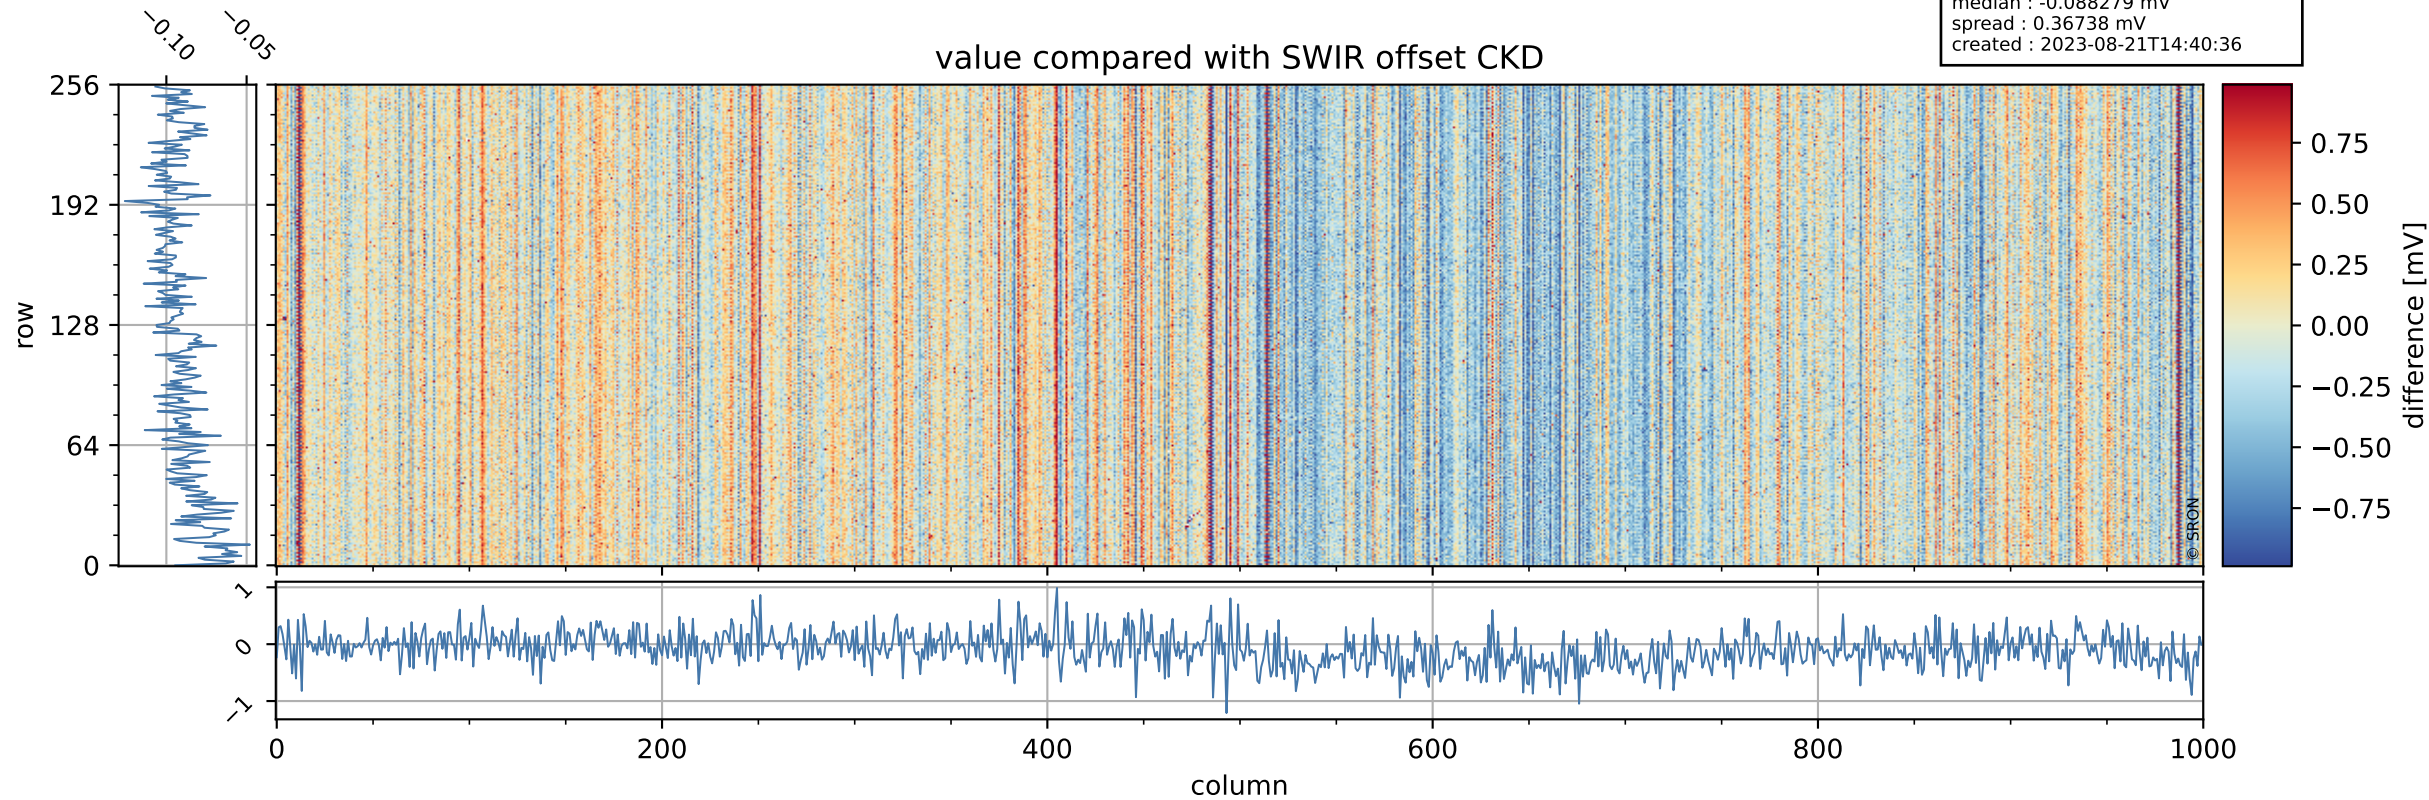

## value detector map

# Tropomi SWIR offset (official)

orbits : 18 in [13087, 13132]  
coverage : 2020-04-23 / 2020-04-26  
median : 33.863  $\mu\text{V}$   
spread : 16.218  $\mu\text{V}$   
created : 2023-08-21T14:40:35

# Tropomi SWIR offset (official)

orbits : 18 in [13087, 13132]  
coverage : 2020-04-23 / 2020-04-26  
median : -0.088279 mV  
spread : 0.36738 mV  
created : 2023-08-21T14:40:36

value compared with SWIR offset CKD

# Tropomi SWIR offset (official) ground-tracks of Sentinel-5P

orbits : 18 in [13087, 13132]  
coverage : 2020-04-23 / 2020-04-26  
created : 2023-08-21T14:40:36