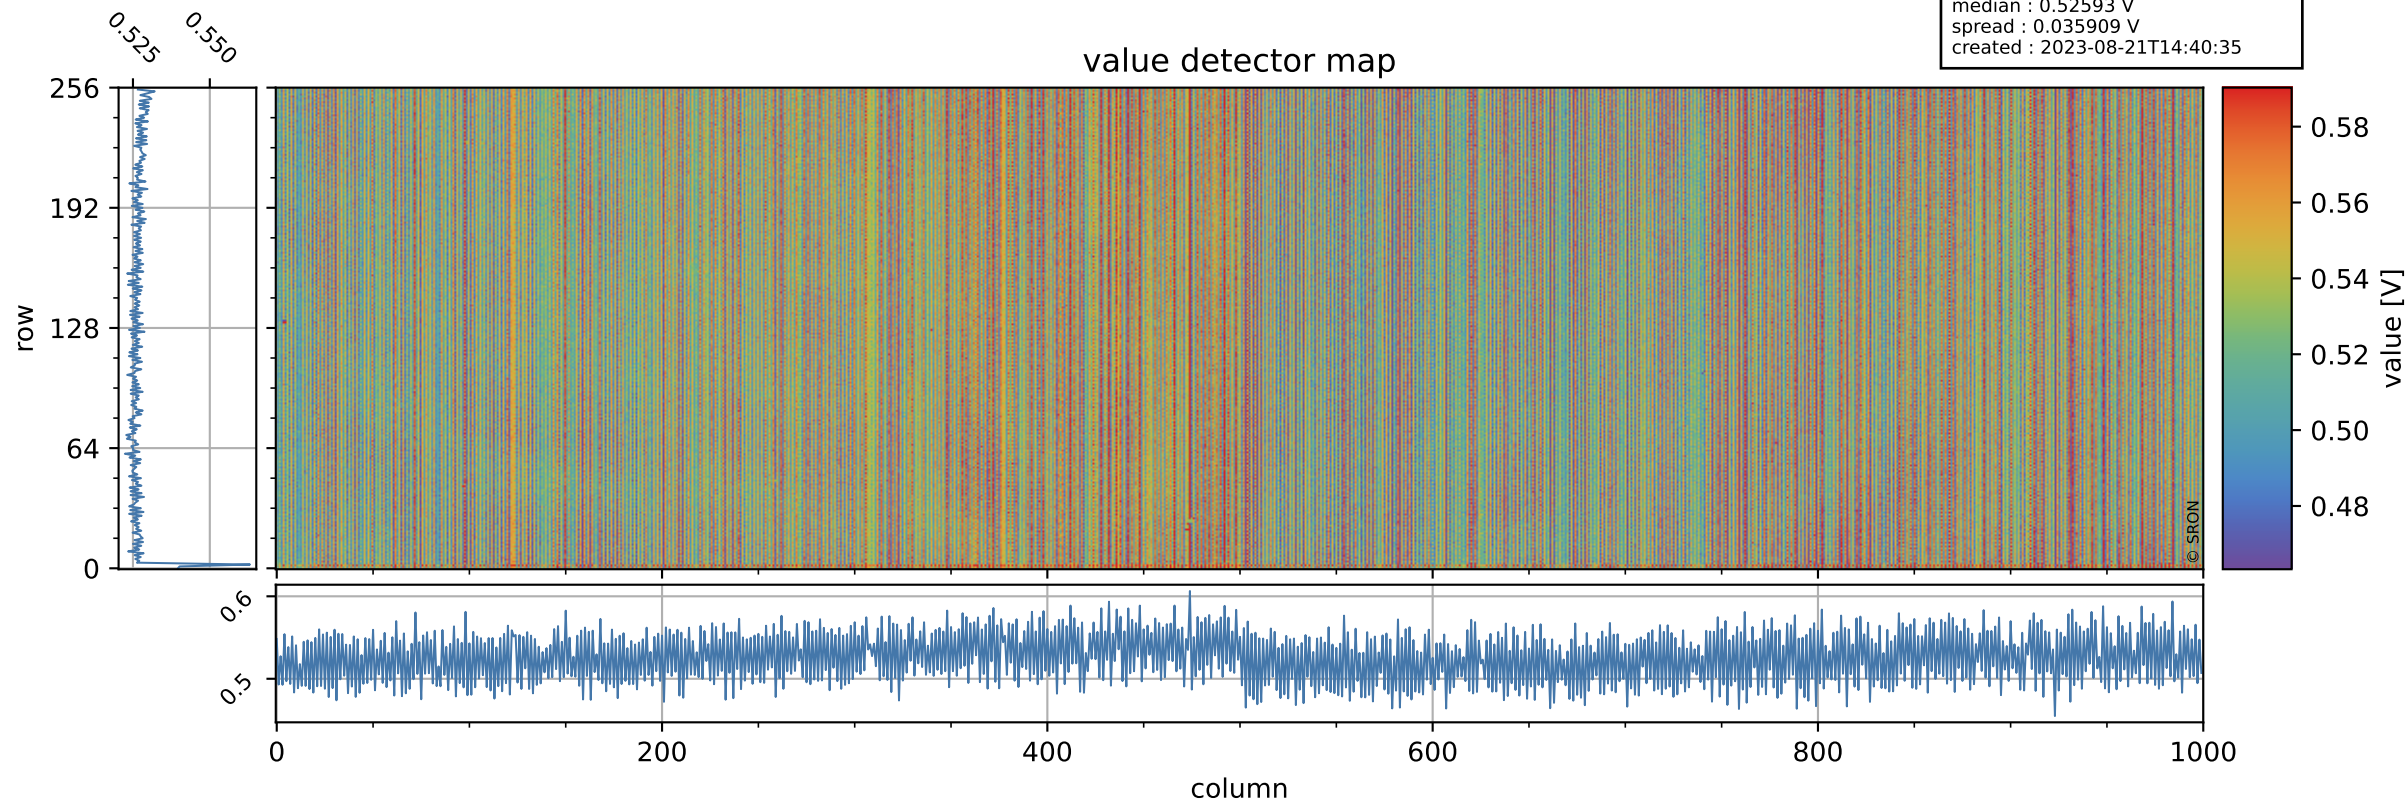

# Tropomi SWIR offset (official)

orbits : 18 in [13087, 13132]  
coverage : 2020-04-23 / 2020-04-26  
median : 0.52593 V  
spread : 0.035909 V  
created : 2023-08-21T14:40:35

## value detector map

# Tropomi SWIR offset (official)

orbits : 18 in [13087, 13132]  
coverage : 2020-04-23 / 2020-04-26  
median : 33.863  $\mu\text{V}$   
spread : 16.218  $\mu\text{V}$   
created : 2023-08-21T14:40:35

# Tropomi SWIR offset (official) ground-tracks of Sentinel-5P

orbits : 18 in [13087, 13132]  
coverage : 2020-04-23 / 2020-04-26  
created : 2023-08-21T14:40:36