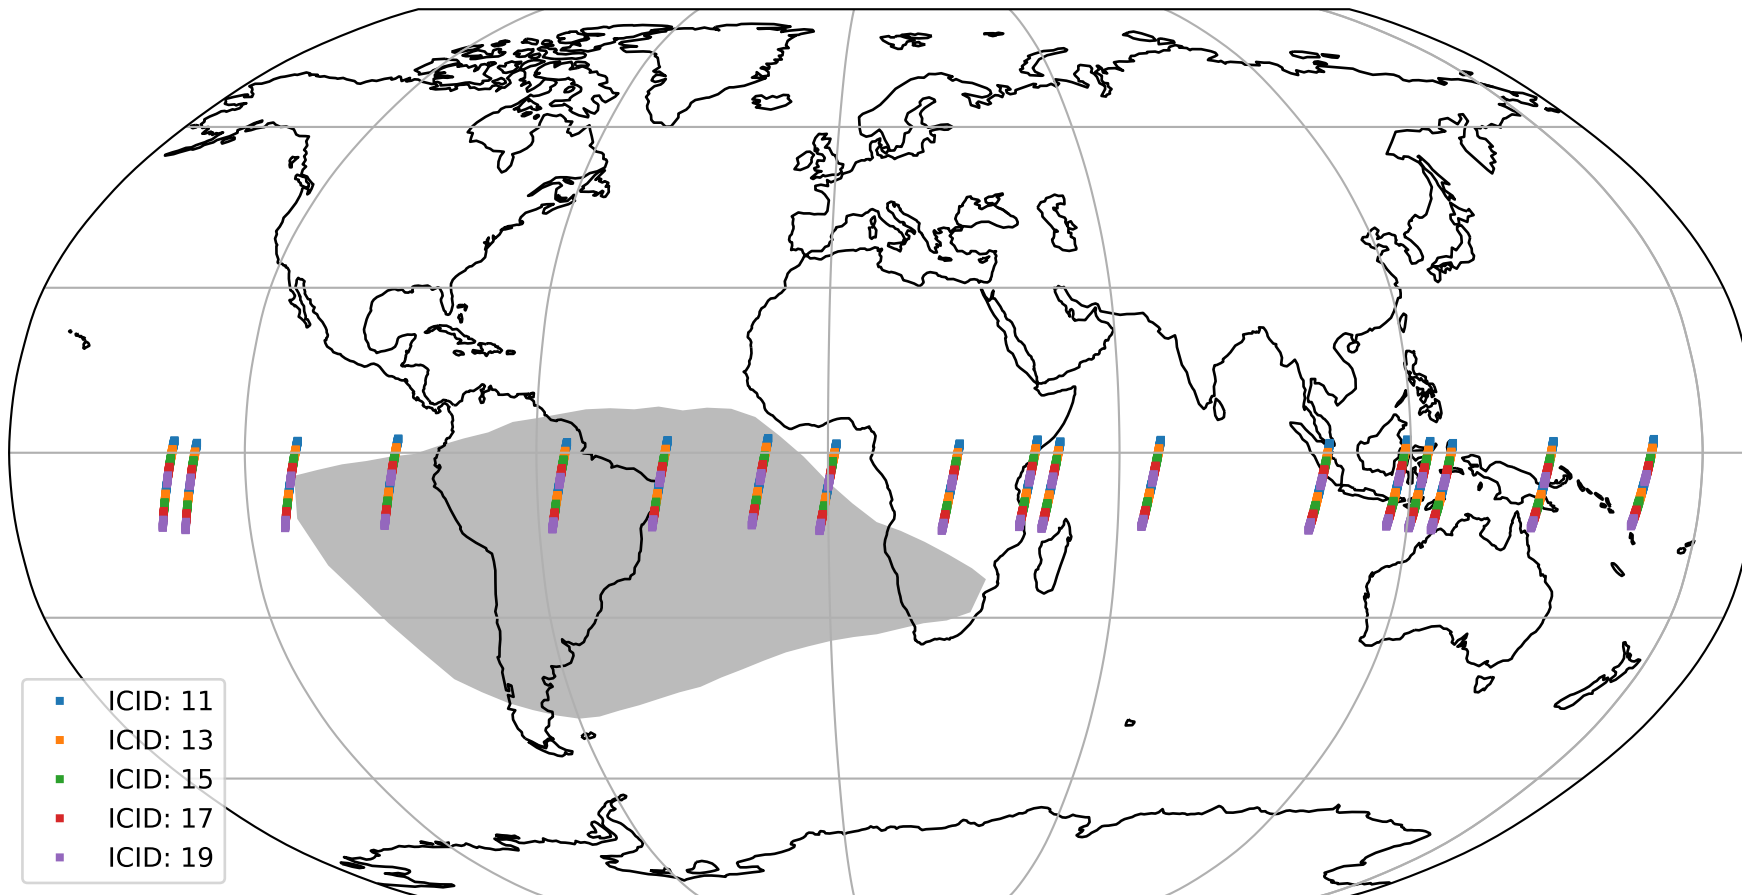

# Tropomi SWIR offset (official)

orbits : 18 in [13087, 13132]  
coverage : 2020-04-23 / 2020-04-26  
median : 33.863  $\mu\text{V}$   
spread : 16.218  $\mu\text{V}$   
created : 2023-08-21T14:40:35

# Tropomi SWIR offset (official)

orbits : 18 in [13087, 13132]  
coverage : 2020-04-23 / 2020-04-26  
median : -0.088279 mV  
spread : 0.36738 mV  
created : 2023-08-21T14:40:36

value compared with SWIR offset CKD

# Tropomi SWIR offset (official) ground-tracks of Sentinel-5P

orbits : 18 in [13087, 13132]  
coverage : 2020-04-23 / 2020-04-26  
created : 2023-08-21T14:40:36

# Tropomi SWIR offset (official)

orbits : [2827, 13132]  
coverage : 2018-04-30 / 2020-04-26  
created : 2023-08-21T14:40:36