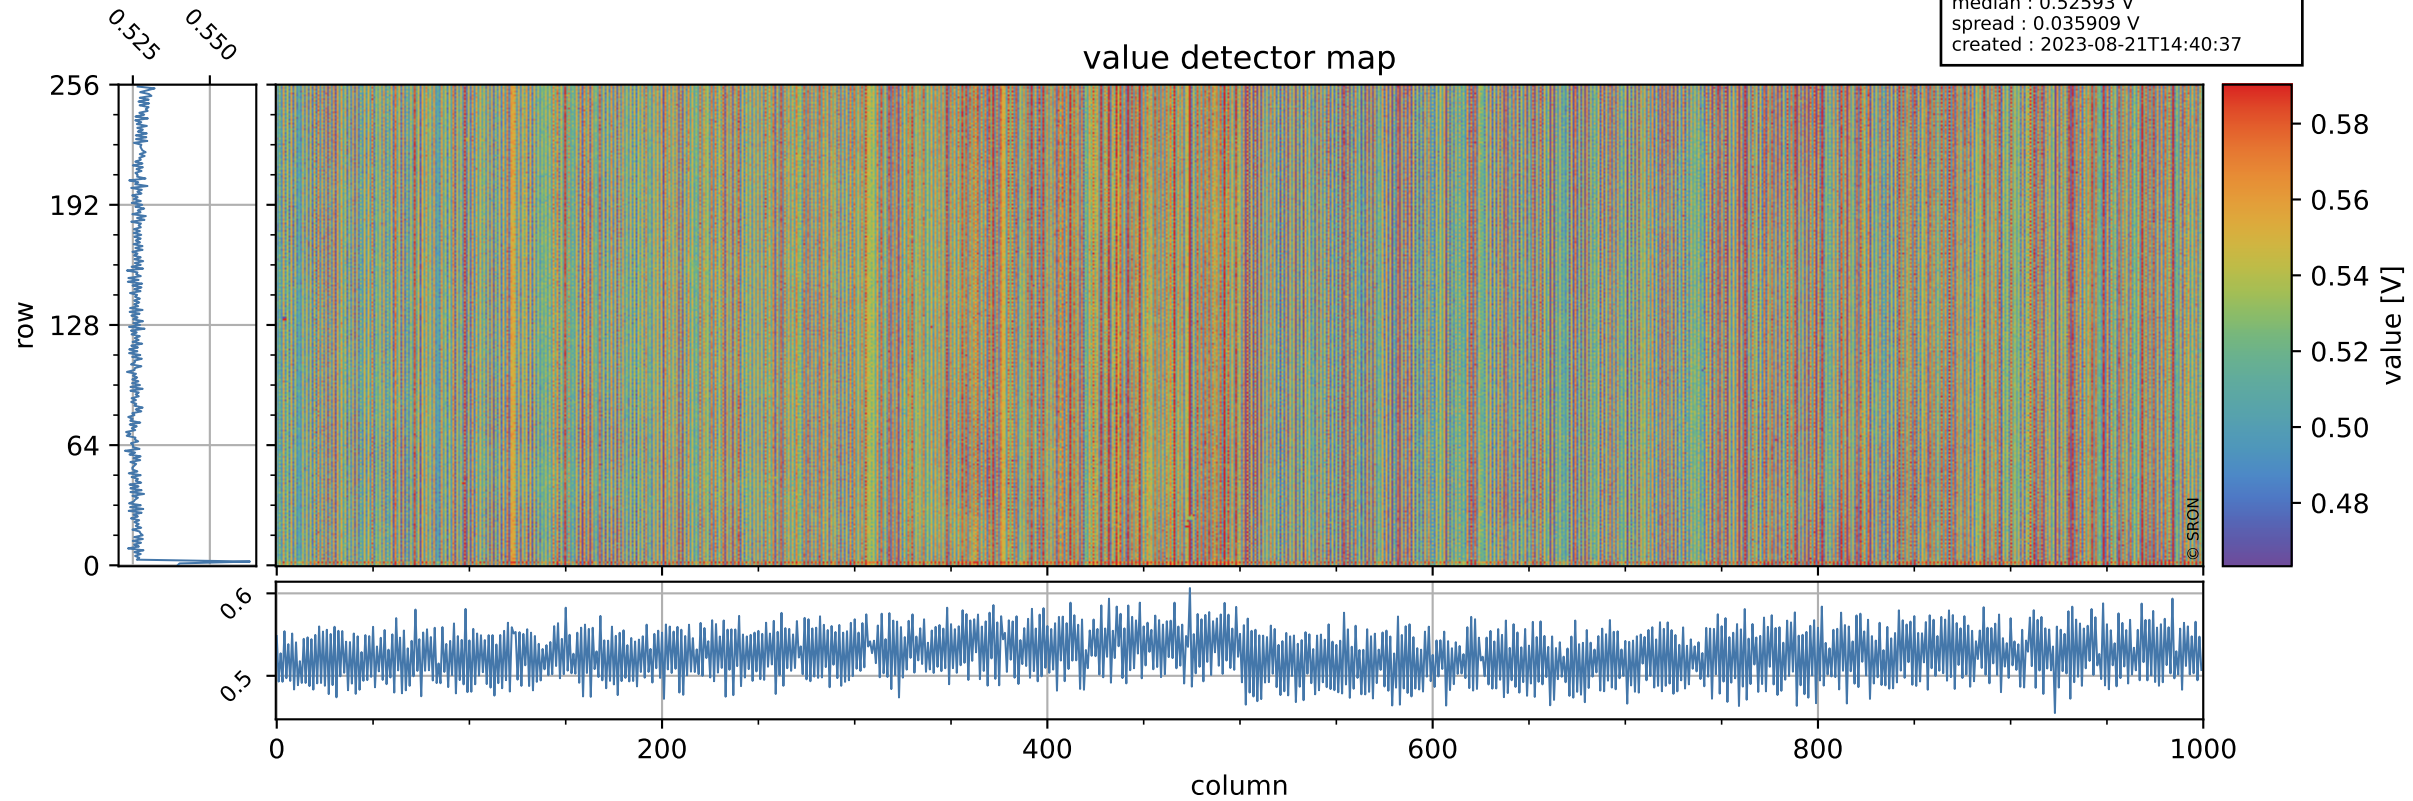

# Tropomi SWIR offset (official)

orbits : 19 in [13102, 13147]  
coverage : 2020-04-24 / 2020-04-27  
median : 0.52593 V  
spread : 0.035909 V  
created : 2023-08-21T14:40:37

## value detector map

# Tropomi SWIR offset (official)

orbits : 19 in [13102, 13147]  
coverage : 2020-04-24 / 2020-04-27  
median : 30.904  $\mu\text{V}$   
spread : 15.261  $\mu\text{V}$   
created : 2023-08-21T14:40:37

# Tropomi SWIR offset (official) ground-tracks of Sentinel-5P

orbits : 19 in [13102, 13147]  
coverage : 2020-04-24 / 2020-04-27  
created : 2023-08-21T14:40:38