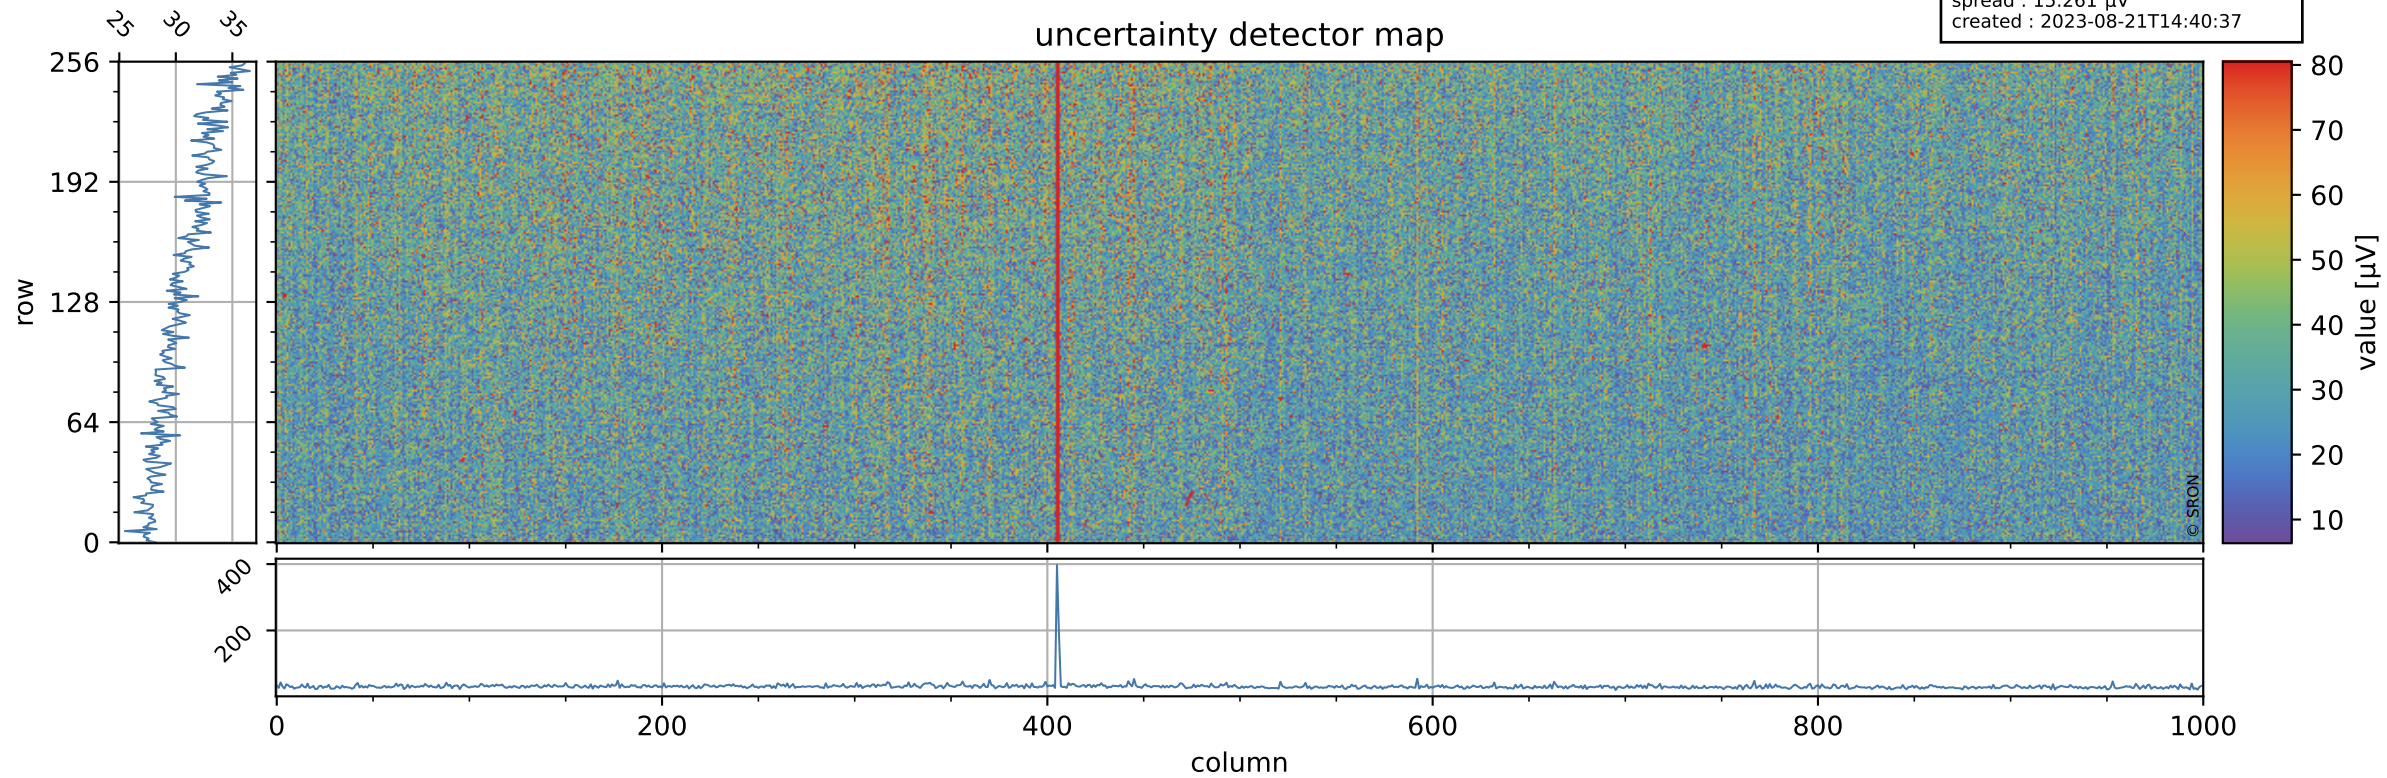

# Tropomi SWIR offset (official)

orbits : 19 in [13102, 13147]  
coverage : 2020-04-24 / 2020-04-27  
median : 0.52593 V  
spread : 0.035909 V  
created : 2023-08-21T14:40:37

## value detector map

# Tropomi SWIR offset (official)

orbits : 19 in [13102, 13147]  
coverage : 2020-04-24 / 2020-04-27  
median : 30.904  $\mu\text{V}$   
spread : 15.261  $\mu\text{V}$   
created : 2023-08-21T14:40:37

# Tropomi SWIR offset (official) ground-tracks of Sentinel-5P

orbits : 19 in [13102, 13147]  
coverage : 2020-04-24 / 2020-04-27  
created : 2023-08-21T14:40:38