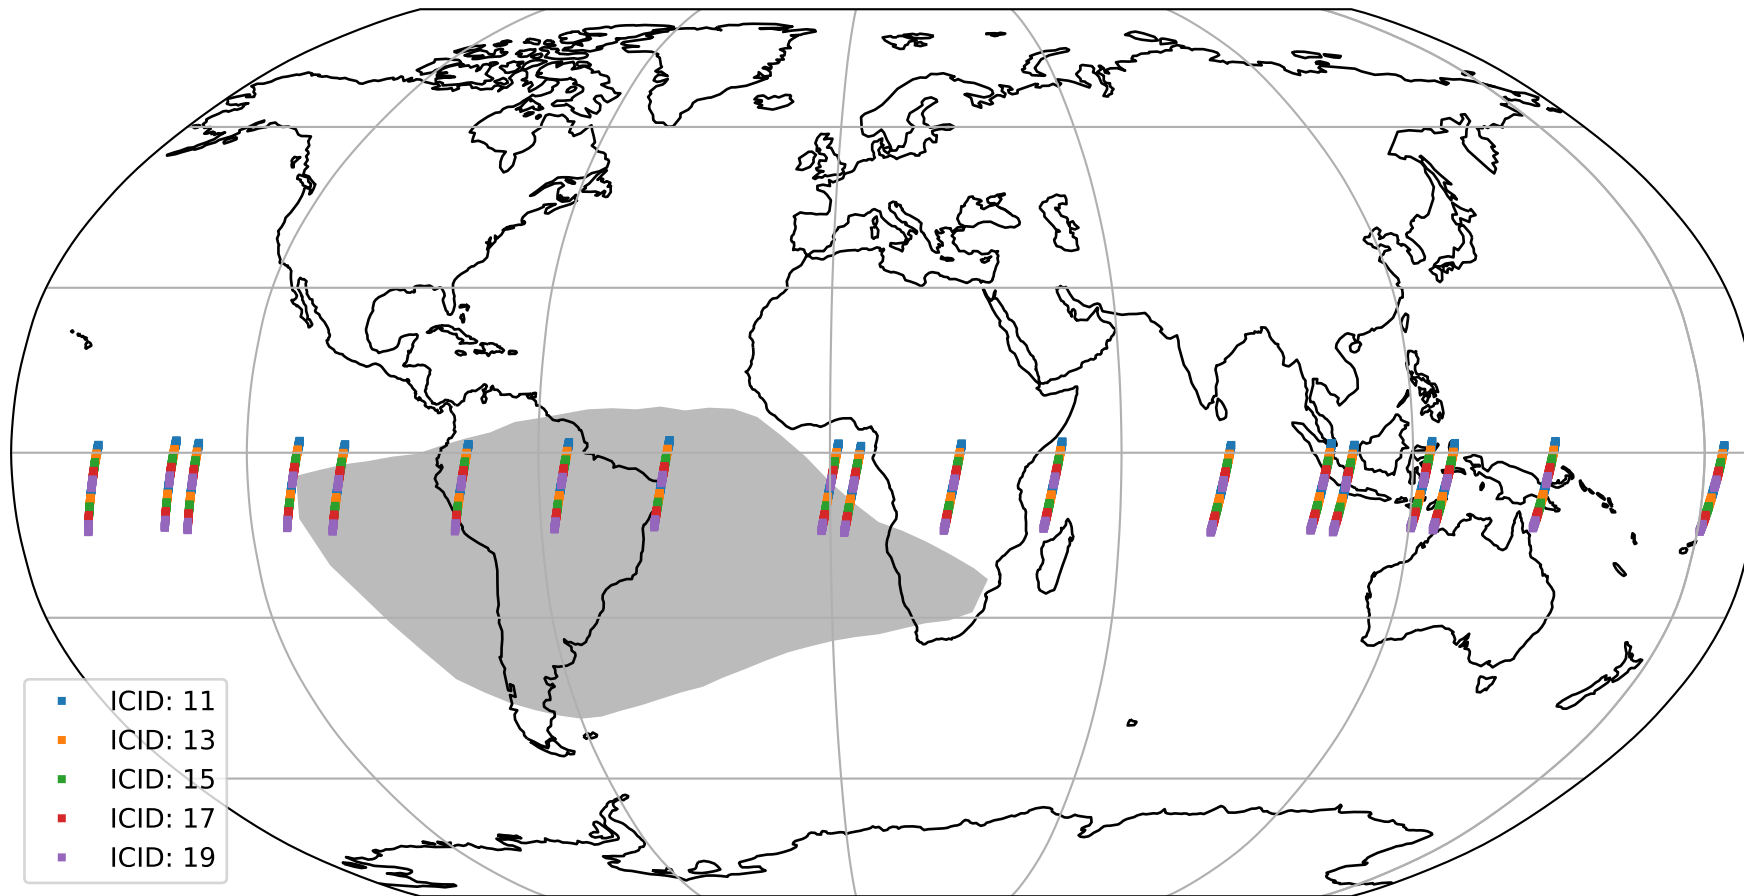

# Tropomi SWIR offset (official)

orbits : 19 in [13102, 13147]  
coverage : 2020-04-24 / 2020-04-27  
median : 30.904  $\mu\text{V}$   
spread : 15.261  $\mu\text{V}$   
created : 2023-08-21T14:40:37

# Tropomi SWIR offset (official)

orbits : 19 in [13102, 13147]  
coverage : 2020-04-24 / 2020-04-27  
median : -0.089016 mV  
spread : 0.37232 mV  
created : 2023-08-21T14:40:38

value compared with SWIR offset CKD

# Tropomi SWIR offset (official) ground-tracks of Sentinel-5P

orbits : 19 in [13102, 13147]  
coverage : 2020-04-24 / 2020-04-27  
created : 2023-08-21T14:40:38

# Tropomi SWIR offset (official)

orbits : [2827, 13147]  
coverage : 2018-04-30 / 2020-04-27  
created : 2023-08-21T14:40:38