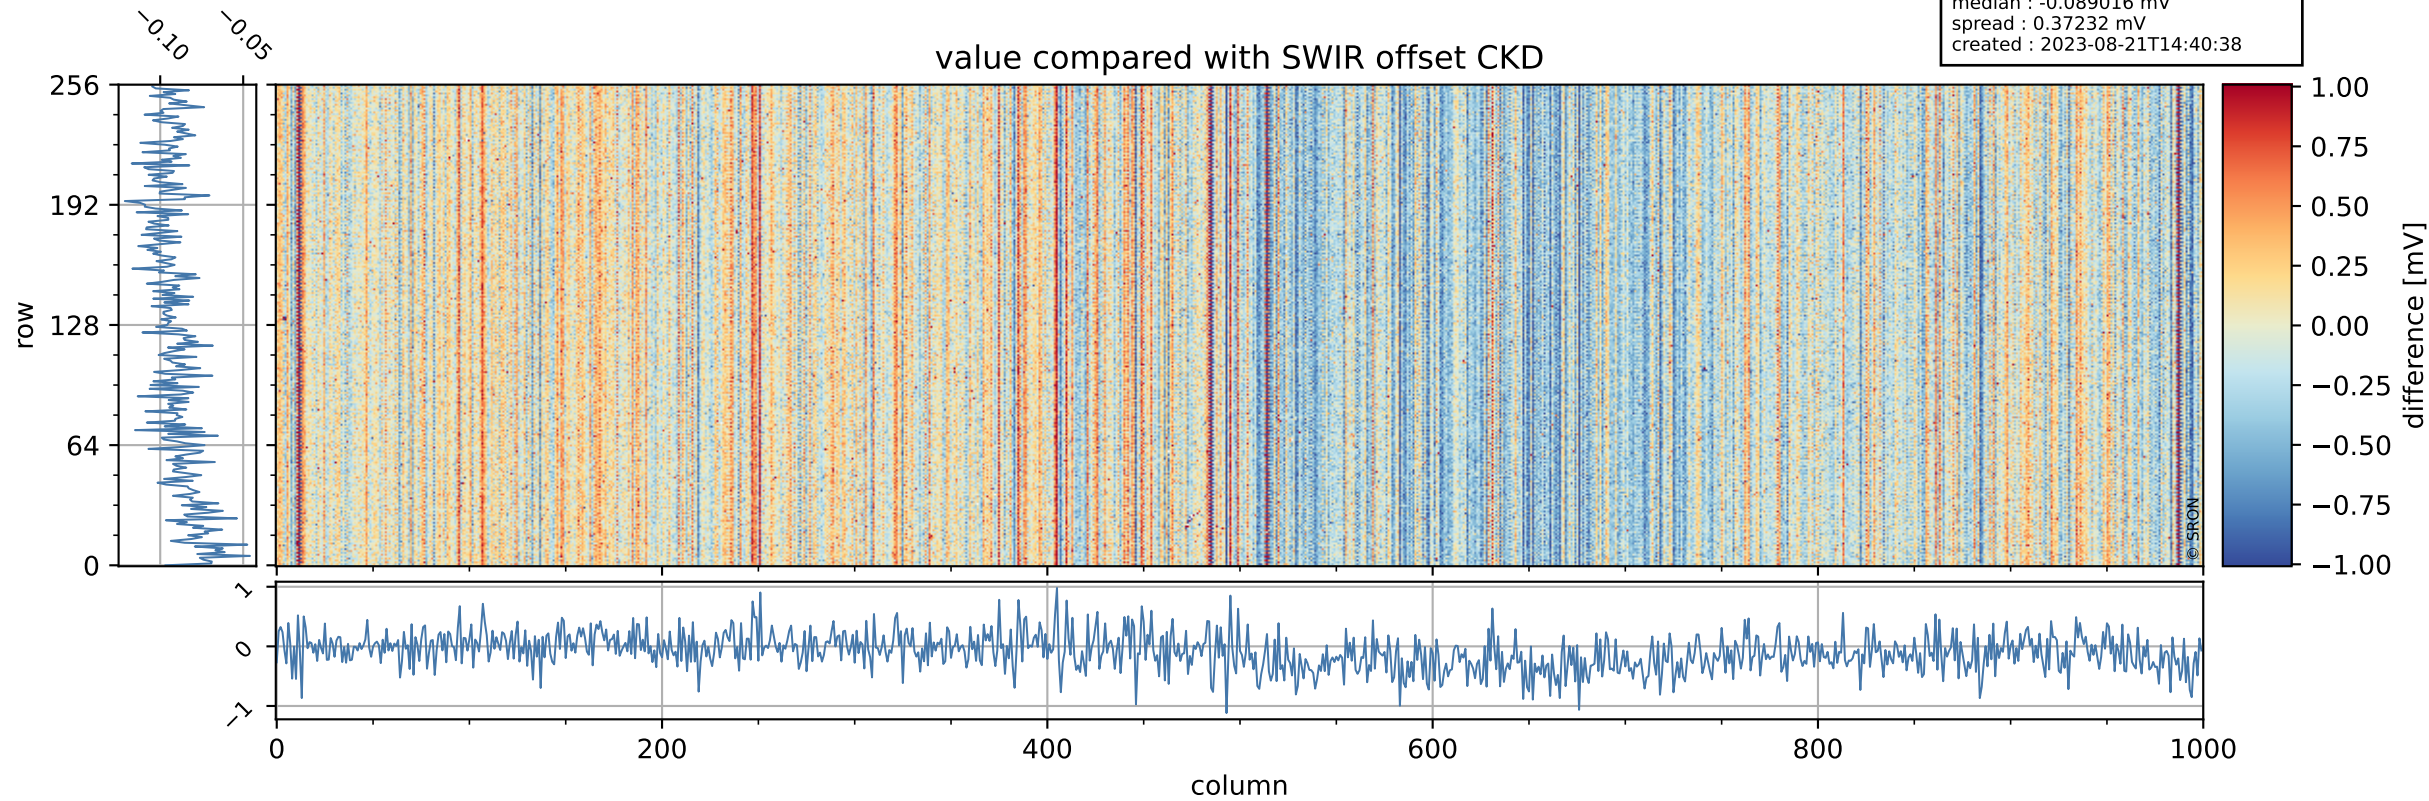

## value detector map

# Tropomi SWIR offset (official)

orbits : 19 in [13102, 13147]  
coverage : 2020-04-24 / 2020-04-27  
median : 30.904  $\mu\text{V}$   
spread : 15.261  $\mu\text{V}$   
created : 2023-08-21T14:40:37

# Tropomi SWIR offset (official)

orbits : 19 in [13102, 13147]  
coverage : 2020-04-24 / 2020-04-27  
median : -0.089016 mV  
spread : 0.37232 mV  
created : 2023-08-21T14:40:38

value compared with SWIR offset CKD

# Tropomi SWIR offset (official) ground-tracks of Sentinel-5P

orbits : 19 in [13102, 13147]  
coverage : 2020-04-24 / 2020-04-27  
created : 2023-08-21T14:40:38