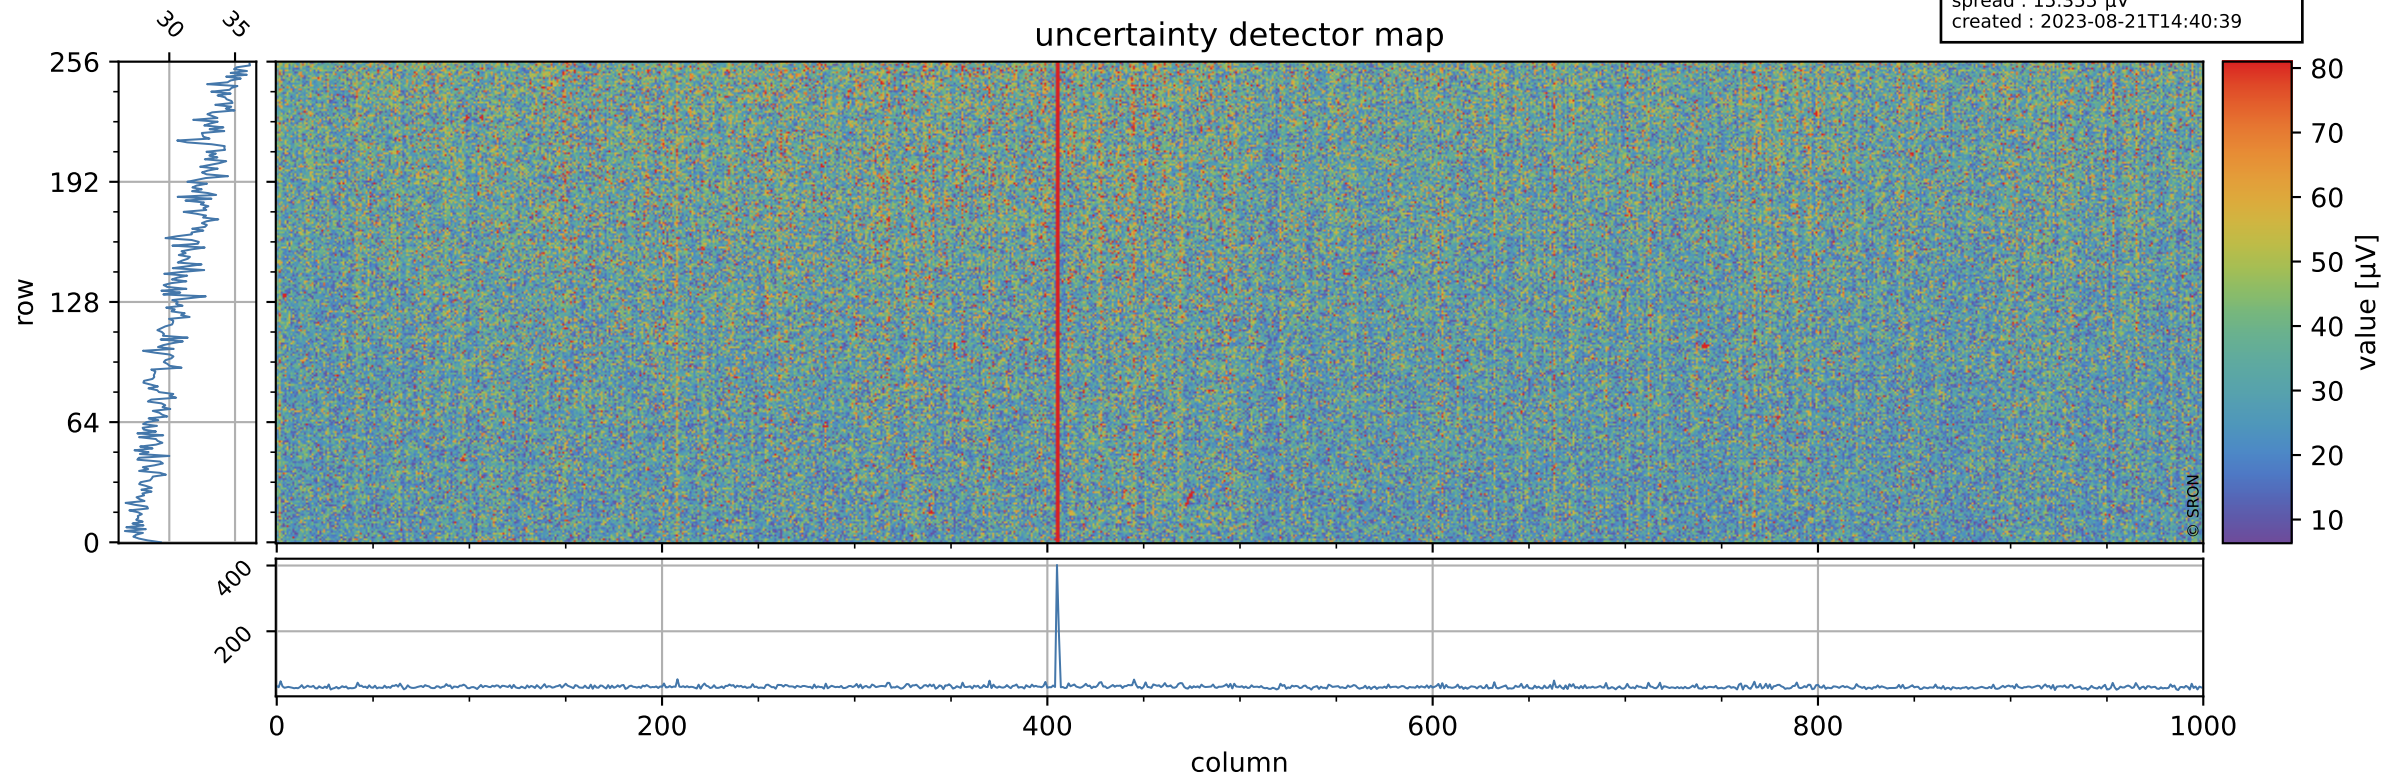

Tropomi SWIR offset (official)

orbits : 19 in [13117, 13162]
coverage : 2020-04-25 / 2020-04-28
median : 0.52593 V
spread : 0.035911 V
created : 2023-08-21T14:40:39

value detector map

Tropomi SWIR offset (official)

orbits : 19 in [13117, 13162]
coverage : 2020-04-25 / 2020-04-28
median : 31.154 μV
spread : 15.355 μV
created : 2023-08-21T14:40:39

Tropomi SWIR offset (official)

orbits : 19 in [13117, 13162]
coverage : 2020-04-25 / 2020-04-28
median : -0.085465 mV
spread : 0.37395 mV
created : 2023-08-21T14:40:40

value compared with SWIR offset CKD

Tropomi SWIR offset (official) ground-tracks of Sentinel-5P

orbits : 19 in [13117, 13162]
coverage : 2020-04-25 / 2020-04-28
created : 2023-08-21T14:40:40

Tropomi SWIR offset (official)

orbits : [2827, 13162]
coverage : 2018-04-30 / 2020-04-28
created : 2023-08-21T14:40:40

trend of detector median & temperatures