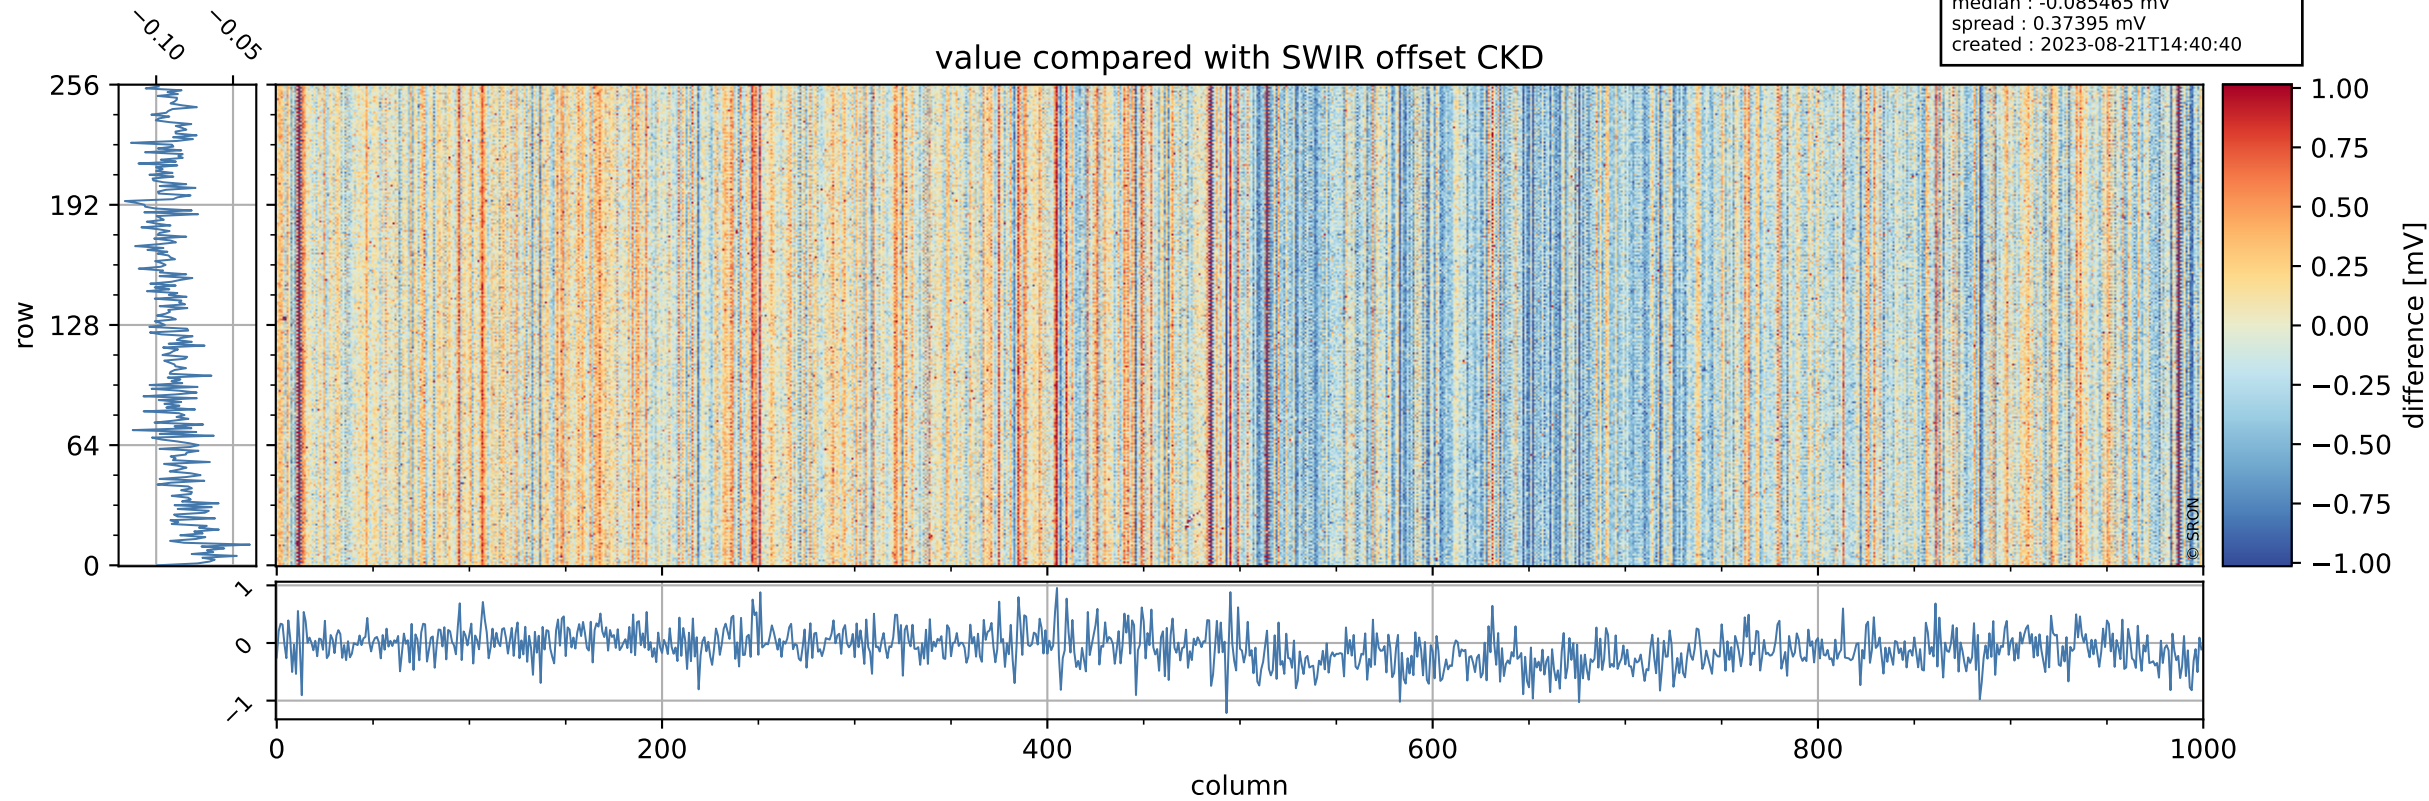

Tropomi SWIR offset (official)

orbits : 19 in [13117, 13162]
coverage : 2020-04-25 / 2020-04-28
median : 0.52593 V
spread : 0.035911 V
created : 2023-08-21T14:40:39

value detector map

Tropomi SWIR offset (official)

orbits : 19 in [13117, 13162]
coverage : 2020-04-25 / 2020-04-28
median : 31.154 μV
spread : 15.355 μV
created : 2023-08-21T14:40:39

Tropomi SWIR offset (official)

orbits : 19 in [13117, 13162]
coverage : 2020-04-25 / 2020-04-28
median : -0.085465 mV
spread : 0.37395 mV
created : 2023-08-21T14:40:40

value compared with SWIR offset CKD

Tropomi SWIR offset (official) ground-tracks of Sentinel-5P

orbits : 19 in [13117, 13162]
coverage : 2020-04-25 / 2020-04-28
created : 2023-08-21T14:40:40

Tropomi SWIR offset (official)

orbits : [2827, 13162]
coverage : 2018-04-30 / 2020-04-28
created : 2023-08-21T14:40:40

trend of detector median & temperatures