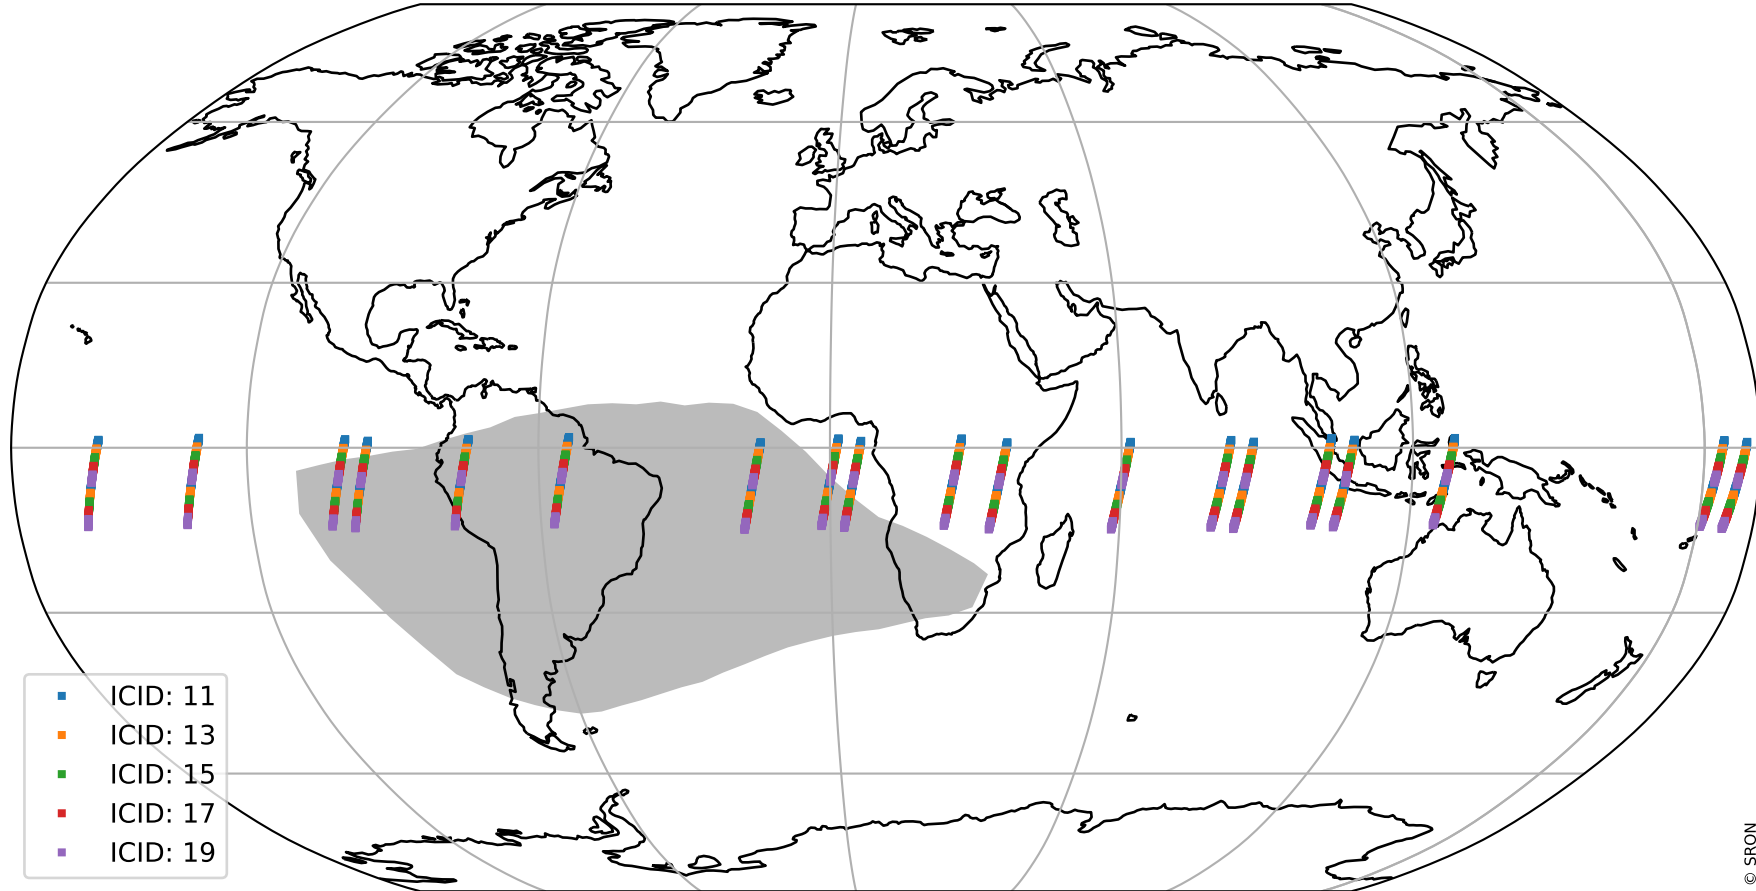

Tropomi SWIR offset (official)

orbits : 19 in [13117, 13162]
coverage : 2020-04-25 / 2020-04-28
median : 0.52593 V
spread : 0.035911 V
created : 2023-08-21T14:40:39

value detector map

Tropomi SWIR offset (official)

orbits : 19 in [13117, 13162]
coverage : 2020-04-25 / 2020-04-28
median : 31.154 μV
spread : 15.355 μV
created : 2023-08-21T14:40:39

Tropomi SWIR offset (official)

orbits : 19 in [13117, 13162]
coverage : 2020-04-25 / 2020-04-28
median : -0.085465 mV
spread : 0.37395 mV
created : 2023-08-21T14:40:40

value compared with SWIR offset CKD

Tropomi SWIR offset (official) ground-tracks of Sentinel-5P

orbits : 19 in [13117, 13162]
coverage : 2020-04-25 / 2020-04-28
created : 2023-08-21T14:40:40

Tropomi SWIR offset (official)

orbits : [2827, 13162]
coverage : 2018-04-30 / 2020-04-28
created : 2023-08-21T14:40:40

trend of detector median & temperatures