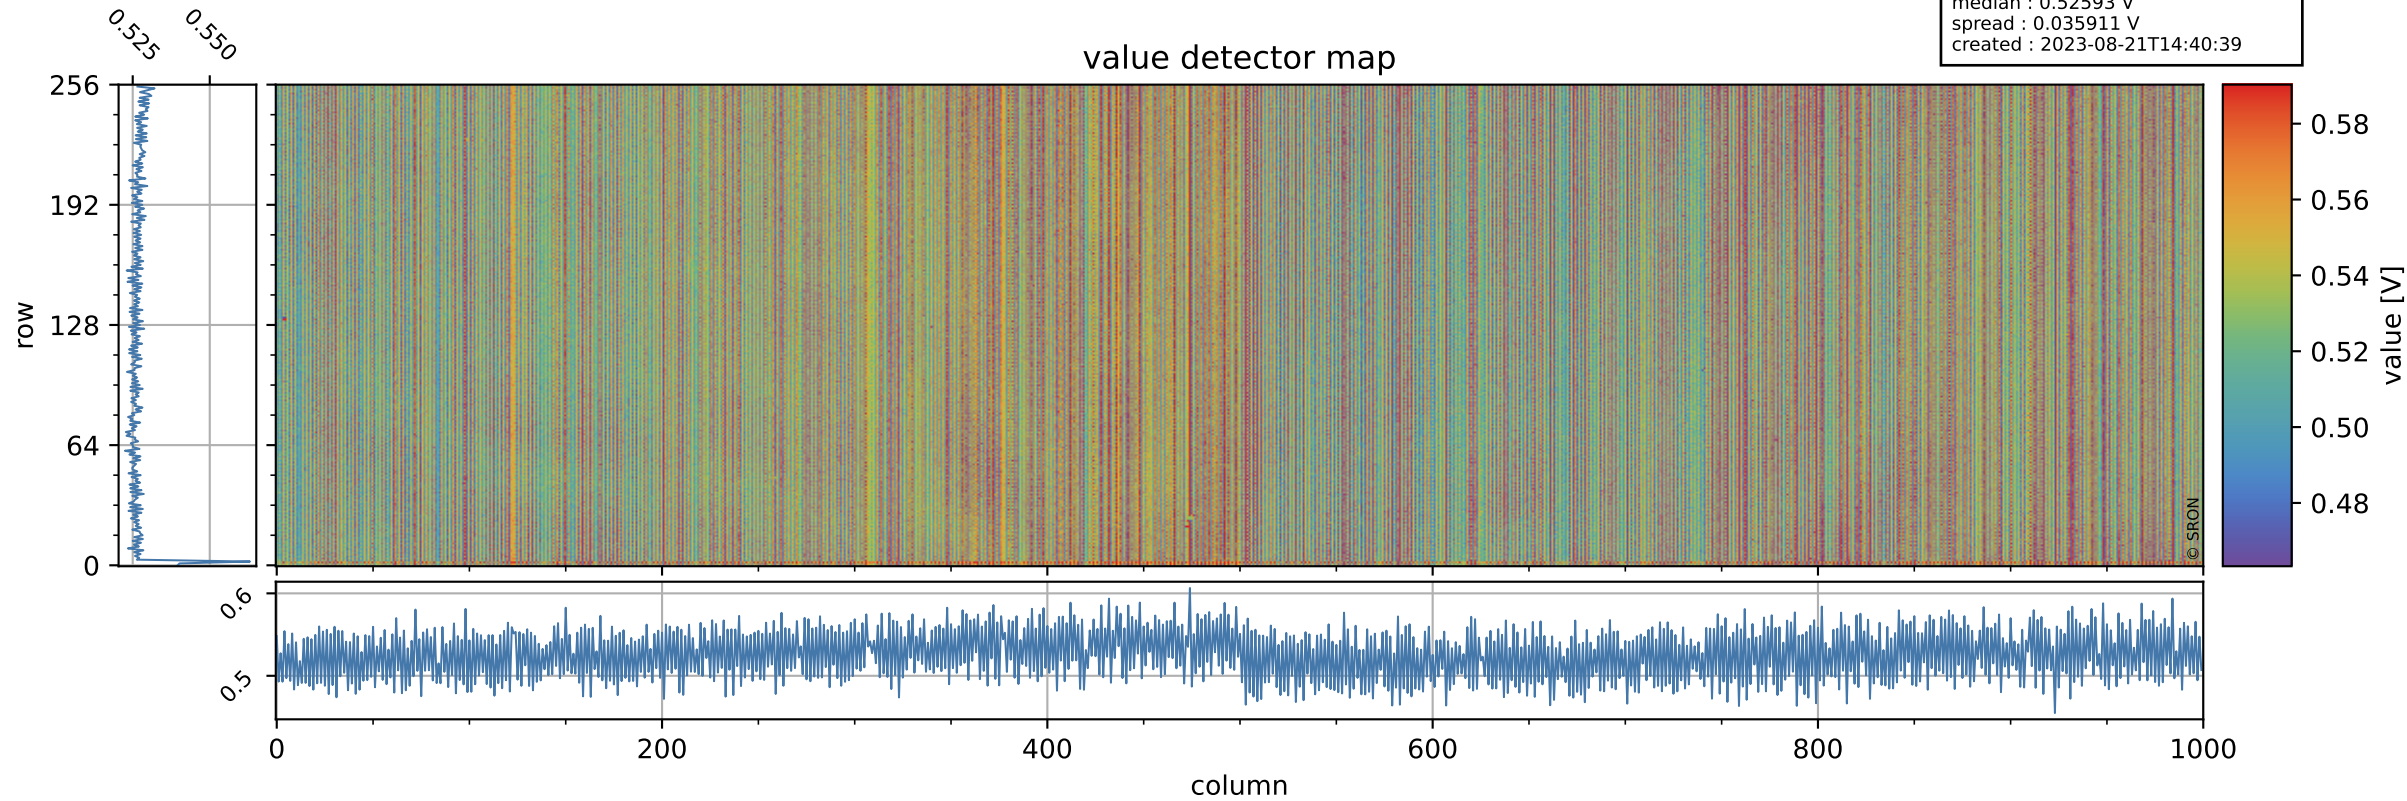

Tropomi SWIR offset (official)

orbits : 19 in [13117, 13162]
coverage : 2020-04-25 / 2020-04-28
median : 0.52593 V
spread : 0.035911 V
created : 2023-08-21T14:40:39

value detector map

Tropomi SWIR offset (official)

orbits : 19 in [13117, 13162]
coverage : 2020-04-25 / 2020-04-28
median : 31.154 μV
spread : 15.355 μV
created : 2023-08-21T14:40:39

Tropomi SWIR offset (official)

orbits : 19 in [13117, 13162]
coverage : 2020-04-25 / 2020-04-28
median : -0.085465 mV
spread : 0.37395 mV
created : 2023-08-21T14:40:40

value compared with SWIR offset CKD

Tropomi SWIR offset (official) ground-tracks of Sentinel-5P

orbits : 19 in [13117, 13162]
coverage : 2020-04-25 / 2020-04-28
created : 2023-08-21T14:40:40

Tropomi SWIR offset (official)

orbits : [2827, 13162]
coverage : 2018-04-30 / 2020-04-28
created : 2023-08-21T14:40:40

trend of detector median & temperatures