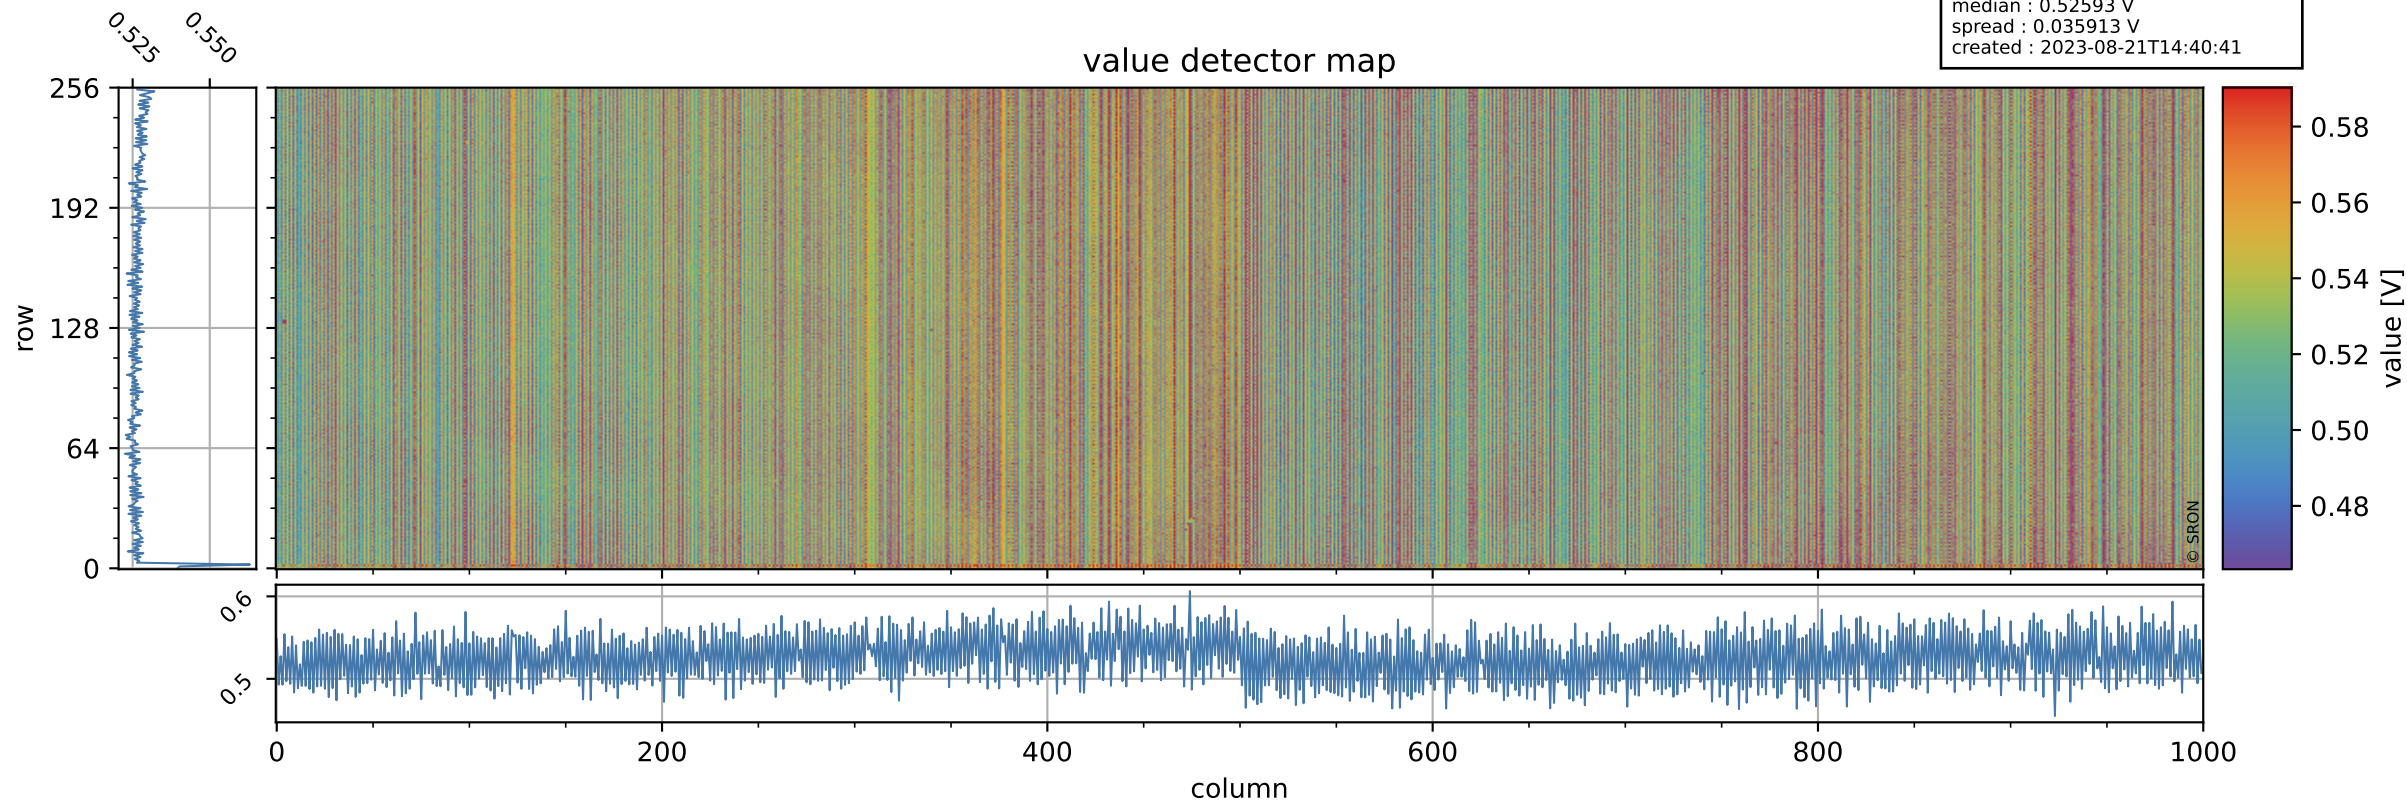

Tropomi SWIR offset (official)

orbits : 20 in [13132, 13177]
coverage : 2020-04-26 / 2020-04-29
median : 0.52593 V
spread : 0.035913 V
created : 2023-08-21T14:40:41

value detector map

Tropomi SWIR offset (official)

orbits : 20 in [13132, 13177]
coverage : 2020-04-26 / 2020-04-29
median : 31.434 μV
spread : 15.515 μV
created : 2023-08-21T14:40:41

Tropomi SWIR offset (official)

orbits : 20 in [13132, 13177]
coverage : 2020-04-26 / 2020-04-29
median : -0.085042 mV
spread : 0.37748 mV
created : 2023-08-21T14:40:42

value compared with SWIR offset CKD

Tropomi SWIR offset (official) ground-tracks of Sentinel-5P

orbits : 20 in [13132, 13177]
coverage : 2020-04-26 / 2020-04-29
created : 2023-08-21T14:40:42

Tropomi SWIR offset (official)

orbits : [2827, 13177]
coverage : 2018-04-30 / 2020-04-29
created : 2023-08-21T14:40:42

trend of detector median & temperatures