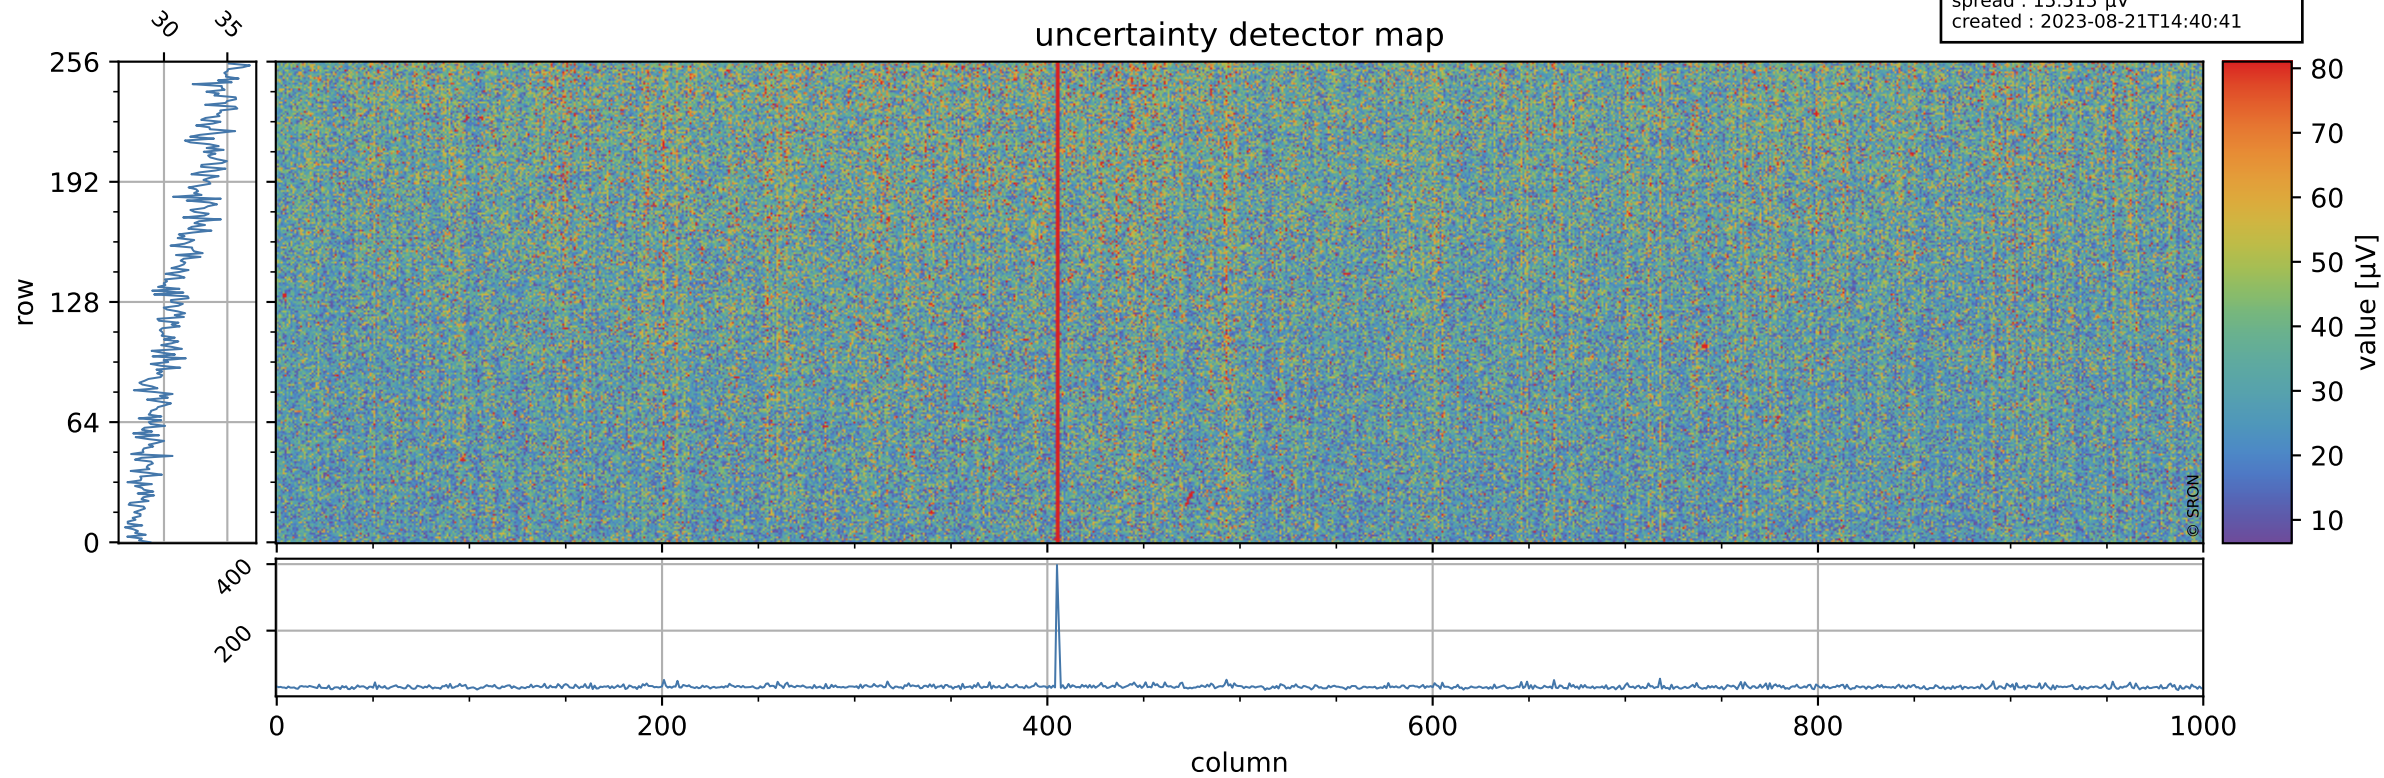

Tropomi SWIR offset (official)

orbits : 20 in [13132, 13177]
coverage : 2020-04-26 / 2020-04-29
median : 0.52593 V
spread : 0.035913 V
created : 2023-08-21T14:40:41

value detector map

Tropomi SWIR offset (official)

orbits : 20 in [13132, 13177]
coverage : 2020-04-26 / 2020-04-29
median : 31.434 μV
spread : 15.515 μV
created : 2023-08-21T14:40:41

Tropomi SWIR offset (official)

orbits : 20 in [13132, 13177]
coverage : 2020-04-26 / 2020-04-29
median : -0.085042 mV
spread : 0.37748 mV
created : 2023-08-21T14:40:42

value compared with SWIR offset CKD

Tropomi SWIR offset (official) ground-tracks of Sentinel-5P

orbits : 20 in [13132, 13177]
coverage : 2020-04-26 / 2020-04-29
created : 2023-08-21T14:40:42

Tropomi SWIR offset (official)

orbits : [2827, 13177]
coverage : 2018-04-30 / 2020-04-29
created : 2023-08-21T14:40:42

trend of detector median & temperatures