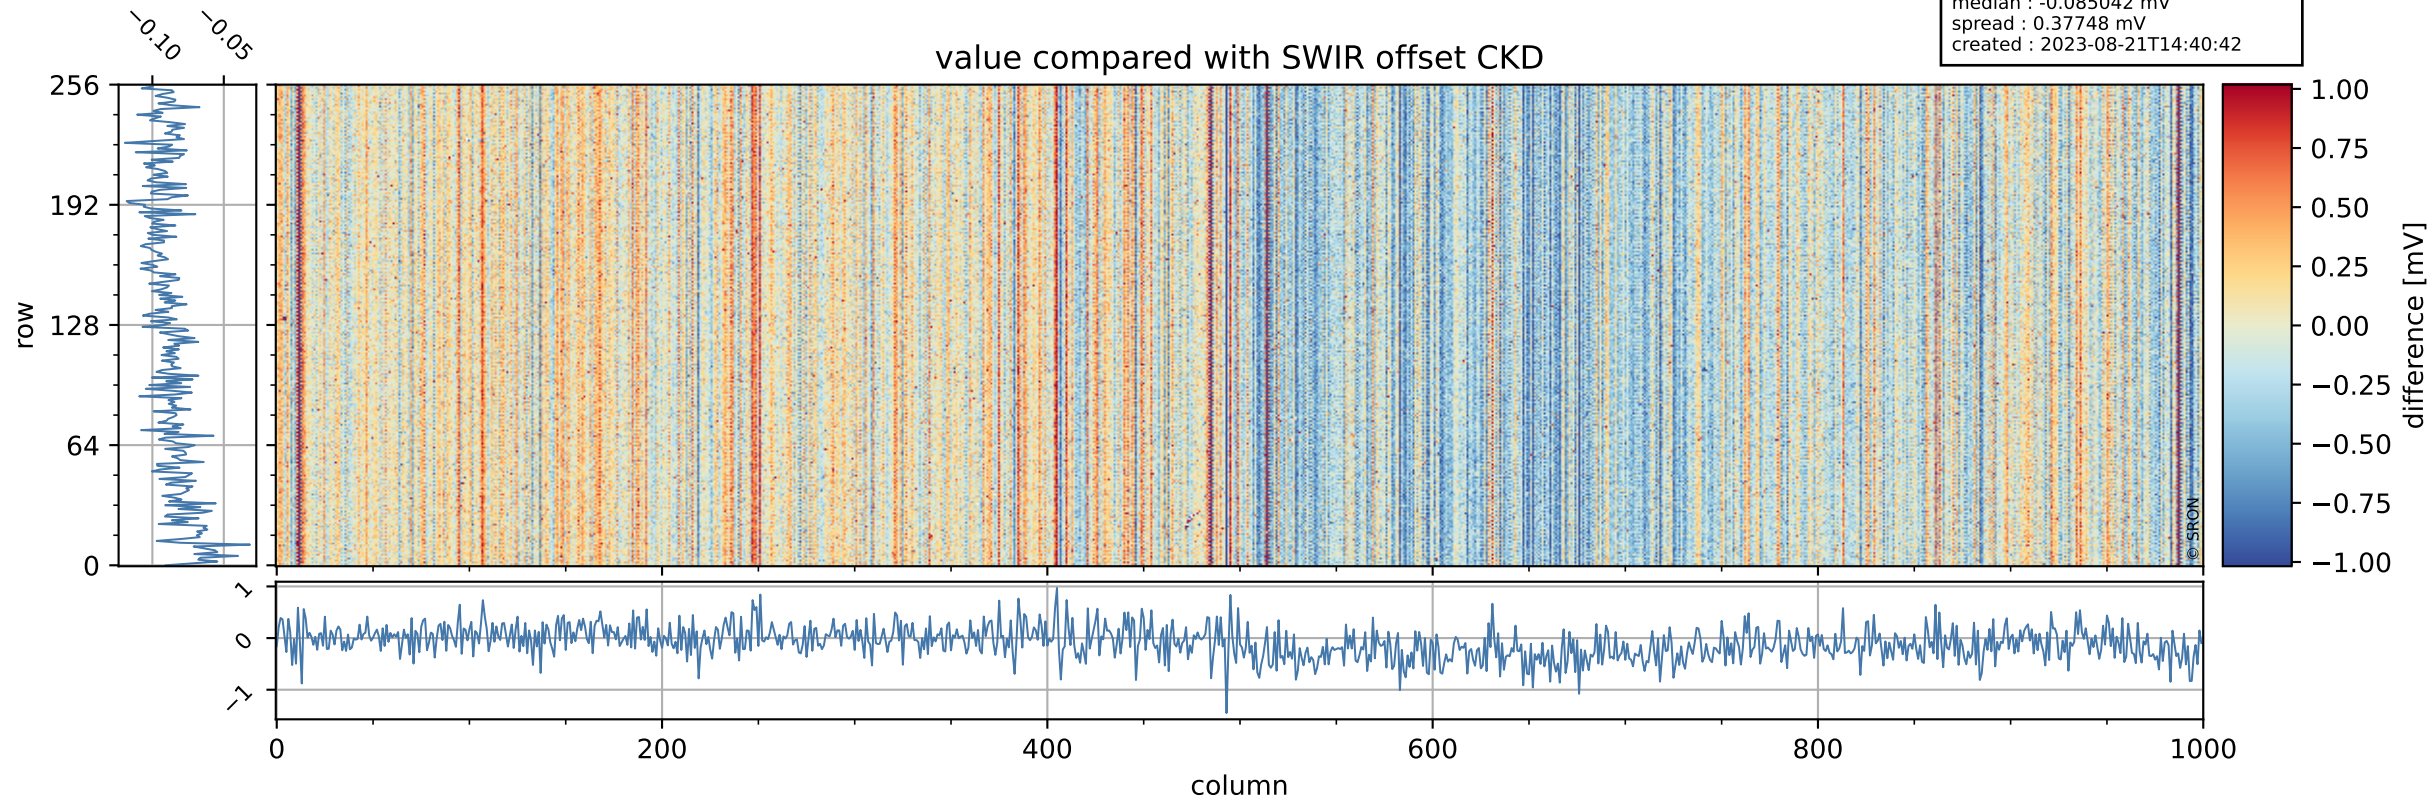

Tropomi SWIR offset (official)

orbits : 20 in [13132, 13177]
coverage : 2020-04-26 / 2020-04-29
median : 0.52593 V
spread : 0.035913 V
created : 2023-08-21T14:40:41

value detector map

Tropomi SWIR offset (official)

orbits : 20 in [13132, 13177]
coverage : 2020-04-26 / 2020-04-29
median : 31.434 μV
spread : 15.515 μV
created : 2023-08-21T14:40:41

Tropomi SWIR offset (official)

orbits : 20 in [13132, 13177]
coverage : 2020-04-26 / 2020-04-29
median : -0.085042 mV
spread : 0.37748 mV
created : 2023-08-21T14:40:42

value compared with SWIR offset CKD

Tropomi SWIR offset (official) ground-tracks of Sentinel-5P

orbits : 20 in [13132, 13177]
coverage : 2020-04-26 / 2020-04-29
created : 2023-08-21T14:40:42

Tropomi SWIR offset (official)

orbits : [2827, 13177]
coverage : 2018-04-30 / 2020-04-29
created : 2023-08-21T14:40:42

trend of detector median & temperatures