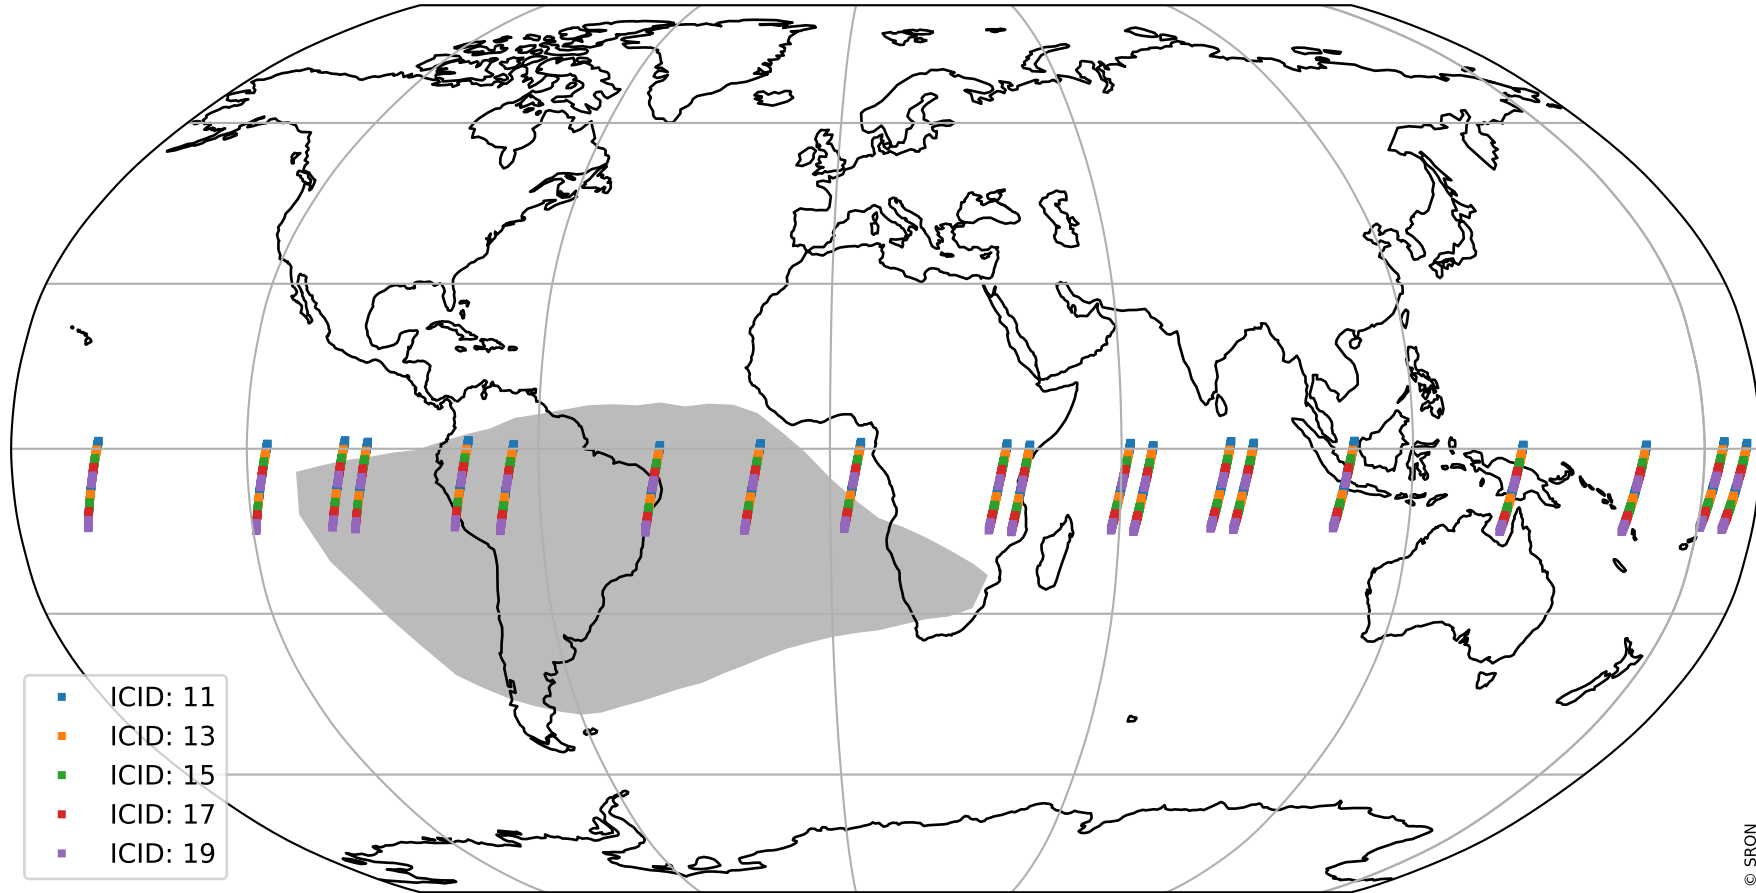

Tropomi SWIR offset (official)

orbits : 20 in [13132, 13177]
coverage : 2020-04-26 / 2020-04-29
median : 0.52593 V
spread : 0.035913 V
created : 2023-08-21T14:40:41

value detector map

Tropomi SWIR offset (official)

orbits : 20 in [13132, 13177]
coverage : 2020-04-26 / 2020-04-29
median : 31.434 μV
spread : 15.515 μV
created : 2023-08-21T14:40:41

Tropomi SWIR offset (official)

orbits : 20 in [13132, 13177]
coverage : 2020-04-26 / 2020-04-29
median : -0.085042 mV
spread : 0.37748 mV
created : 2023-08-21T14:40:42

value compared with SWIR offset CKD

Tropomi SWIR offset (official) ground-tracks of Sentinel-5P

orbits : 20 in [13132, 13177]
coverage : 2020-04-26 / 2020-04-29
created : 2023-08-21T14:40:42

Tropomi SWIR offset (official)

orbits : [2827, 13177]
coverage : 2018-04-30 / 2020-04-29
created : 2023-08-21T14:40:42

trend of detector median & temperatures